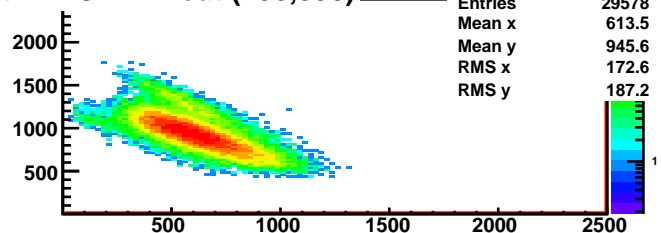

PS vs SH without TDC cut

With TDC cut TSH (450,850)

With TDC cut PSH (450,850)

With TDC ENA cut (450,850)

With TDC ENA cut (450,850)

With TDC EWA cut (450,850)

With TDC PINA cut (200,850)

With TDC PIWA cut (200,850)

PRL1 hit x,y

PRL1 hit x

PRL1 hit y