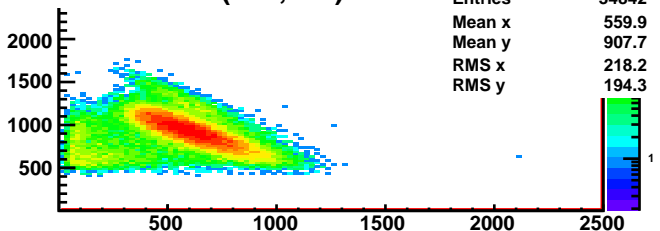

PS vs SH without TDC cut

With TDC cut TSH (450,850)

With TDC cut PSH (450,850)

With TDC ENA cut (450,850)

With TDC ENA cut (450,850)

With TDC EWA cut (450,850)

With TDC PINA cut (200,850)

With TDC PIWA cut (200,850)

PRL1 hit x,y

PRL1 hit x

PRL1 hit y