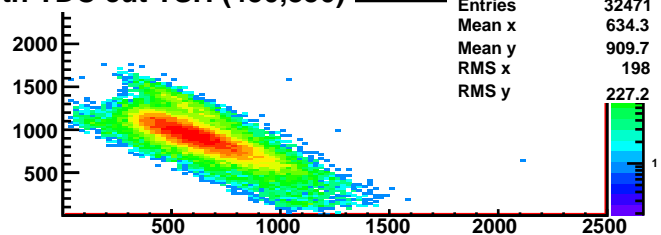

PS vs SH without TDC cut

With TDC cut TSH (450,850)

With TDC cut PSH (450,850)

With TDC ENA cut (450,850)

With TDC ENA cut (450,850)

With TDC EWA cut (450,850)

With TDC PINA cut (200,850)

With TDC PIWA cut (200,850)

PRL1 hit x,y

PRL1 hit x

PRL1 hit y