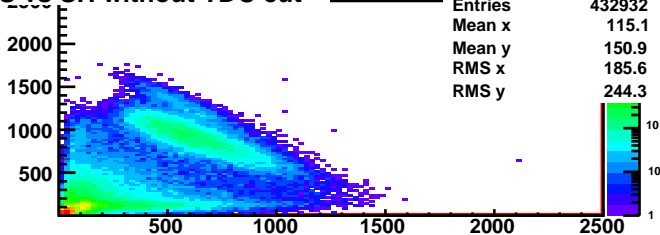

PS vs SH without TDC cut

With TDC cut TSH (450,850)

With TDC cut PSH (450,850)

With TDC ENA cut (450,850)

With TDC ENA cut (450,850)

With TDC EWA cut (450,850)

With TDC PINA cut (200,850)

With TDC PIWA cut (200,850)

PRL1 hit x,y

PRL1 hit x

PRL1 hit y