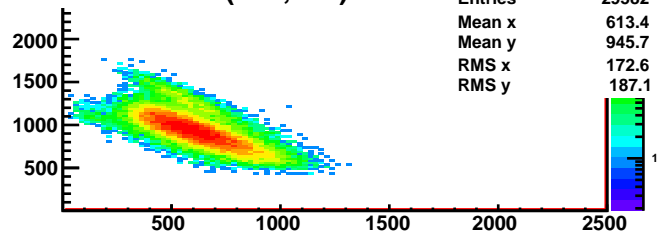

PS vs SH without TDC cut

With TDC cut TSH (450,850)

With TDC cut PSH (450,850)

With TDC ENA cut (450,850)

With TDC ENA cut (450,850)

With TDC EWA cut (450,850)

With TDC PINA cut (200,850)

With TDC PIWA cut (200,850)

PRL1 hit x,y

PRL1 hit x

PRL1 hit y