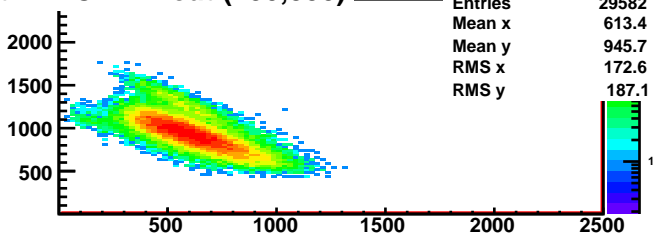

PS vs SH without TDC cut

With TDC cut TSH (450,850)

With TDC cut PSH (450,850)

With TDC ENA cut (450,850)

With TDC ENA cut (450,850)

With TDC EWA cut (450,850)

With TDC PINA cut (200,850)

With TDC PIWA cut (200,850)

PRL1 hit x,y

PRL1 hit x

PRL1 hit y