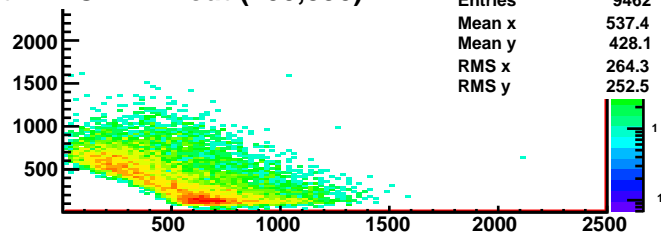

PS vs SH without TDC cut

With TDC cut TSH (450,850)

With TDC cut PSH (450,850)

With TDC ENA cut (450,850)

With TDC ENA cut (450,850)

With TDC EWA cut (450,850)

With TDC PINA cut (200,850)

With TDC PIWA cut (200,850)

PRL1 hit x,y

PRL1 hit x

PRL1 hit y