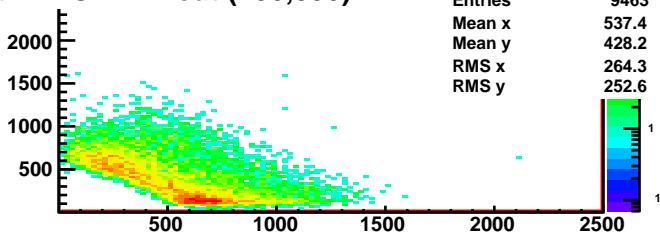

PS vs SH without TDC cut

With TDC cut TSH (450,850)

With TDC cut PSH (450,850)

With TDC ENA cut (450,850)

With TDC ENA cut (450,850)

With TDC EWA cut (450,850)

With TDC PINA cut (200,850)

With TDC PIWA cut (200,850)

PRL1 hit x,y

PRL1 hit x

PRL1 hit y