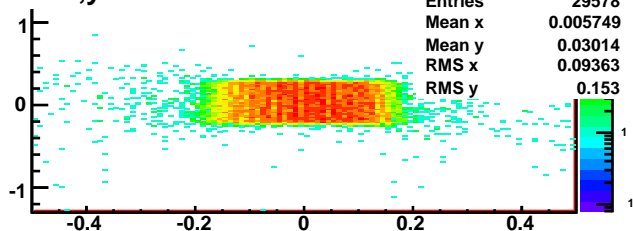

PS vs SH without TDC cut

With TDC cut TSH (450,850)

With TDC cut PSH (450,850)

With TDC ENA cut (450,850)

With TDC ENA cut (450,850)

With TDC EWA cut (450,850)

With TDC PINA cut (200,850)

With TDC PIWA cut (200,850)

PRL1 hit x,y

PRL1 hit x

PRL1 hit y