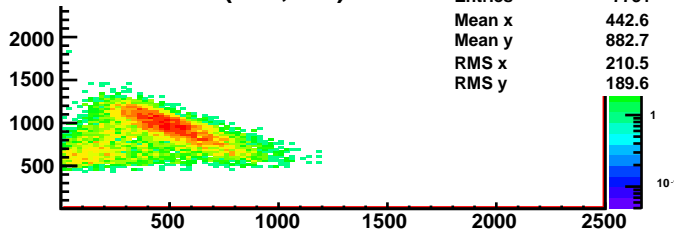

PS vs SH without TDC cut

With TDC cut TSH (450,850)

With TDC cut PSH (450,850)

With TDC ENA cut (450,850)

With TDC ENA cut (450,850)

With TDC EWA cut (450,850)

With TDC PINA cut (200,850)

With TDC PIWA cut (200,850)

PRL1 hit x,y

PRL1 hit x

PRL1 hit y