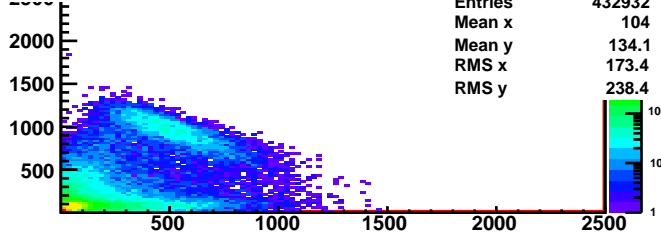

PS vs SH without TDC cut

With TDC cut TSH (450,850)

With TDC cut PSH (450,850)

With TDC ENA cut (450,850)

With TDC ENA cut (450,850)

With TDC EWA cut (450,850)

With TDC PINA cut (200,850)

With TDC PIWA cut (200,850)

PRL1 hit x,y

PRL1 hit x

PRL1 hit y