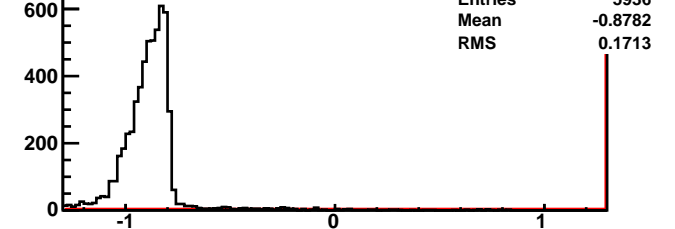

PS vs SH without TDC cut

With TDC cut TSH (450,850)

With TDC cut PSH (450,850)

With TDC ENA cut (450,850)

With TDC ENA cut (450,850)

With TDC EWA cut (450,850)

With TDC PINA cut (200,850)

With TDC PIWA cut (200,850)

PRL1 hit x,y

PRL1 hit x

PRL1 hit y