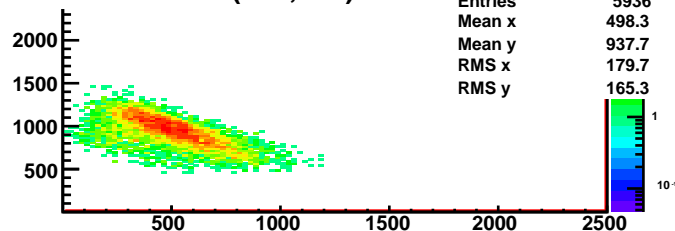

PS vs SH without TDC cut

With TDC cut TSH (450,850)

With TDC cut PSH (450,850)

With TDC ENA cut (450,850)

With TDC ENA cut (450,850)

With TDC EWA cut (450,850)

With TDC PINA cut (200,850)

With TDC PIWA cut (200,850)

PRL1 hit x,y

PRL1 hit x

PRL1 hit y