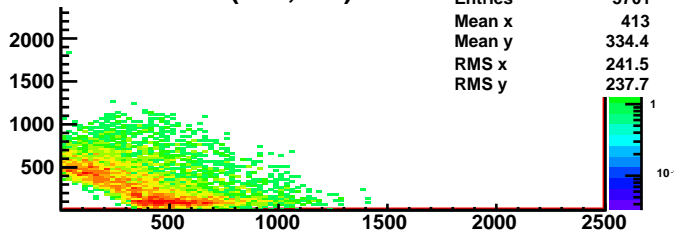

PS vs SH without TDC cut

With TDC cut TSH (450,850)

With TDC cut PSH (450,850)

With TDC ENA cut (450,850)

With TDC ENA cut (450,850)

With TDC EWA cut (450,850)

With TDC PINA cut (200,850)

With TDC PIWA cut (200,850)

PRL1 hit x,y

PRL1 hit x

PRL1 hit y