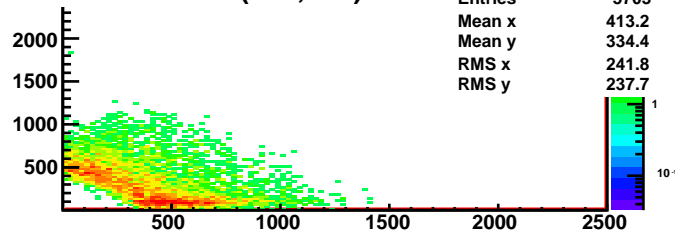

PS vs SH without TDC cut

With TDC cut TSH (450,850)

With TDC cut PSH (450,850)

With TDC ENA cut (450,850)

With TDC ENA cut (450,850)

With TDC EWA cut (450,850)

With TDC PINA cut (200,850)

With TDC PIWA cut (200,850)

PRL1 hit x,y

PRL1 hit x

PRL1 hit y