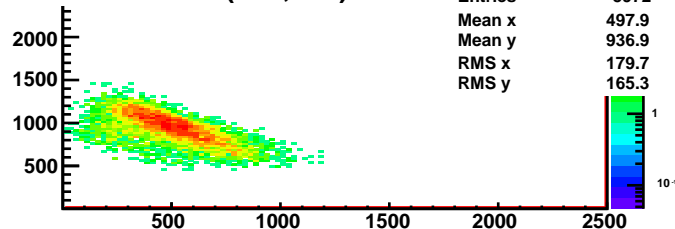

PS vs SH without TDC cut

With TDC cut TSH (450,850)

With TDC cut PSH (450,850)

With TDC ENA cut (450,850)

With TDC ENA cut (450,850)

With TDC EWA cut (450,850)

With TDC PINA cut (200,850)

With TDC PIWA cut (200,850)

PRL1 hit x,y

PRL1 hit x

PRL1 hit y