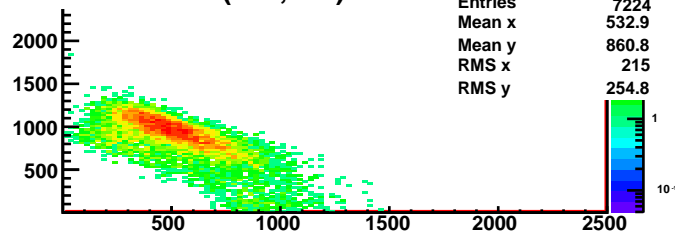

PS vs SH without TDC cut

With TDC cut TSH (450,850)

With TDC cut PSH (450,850)

With TDC ENA cut (450,850)

With TDC ENA cut (450,850)

With TDC EWA cut (450,850)

With TDC PINA cut (200,850)

With TDC PIWA cut (200,850)

PRL1 hit x,y

PRL1 hit x

PRL1 hit y