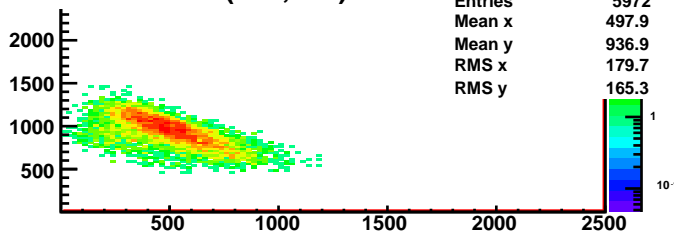

PS vs SH without TDC cut

With TDC cut TSH (450,850)

With TDC cut PSH (450,850)

With TDC ENA cut (450,850)

With TDC ENA cut (450,850)

With TDC EWA cut (450,850)

With TDC PINA cut (200,850)

With TDC PIWA cut (200,850)

PRL1 hit x,y

PRL1 hit x

PRL1 hit y