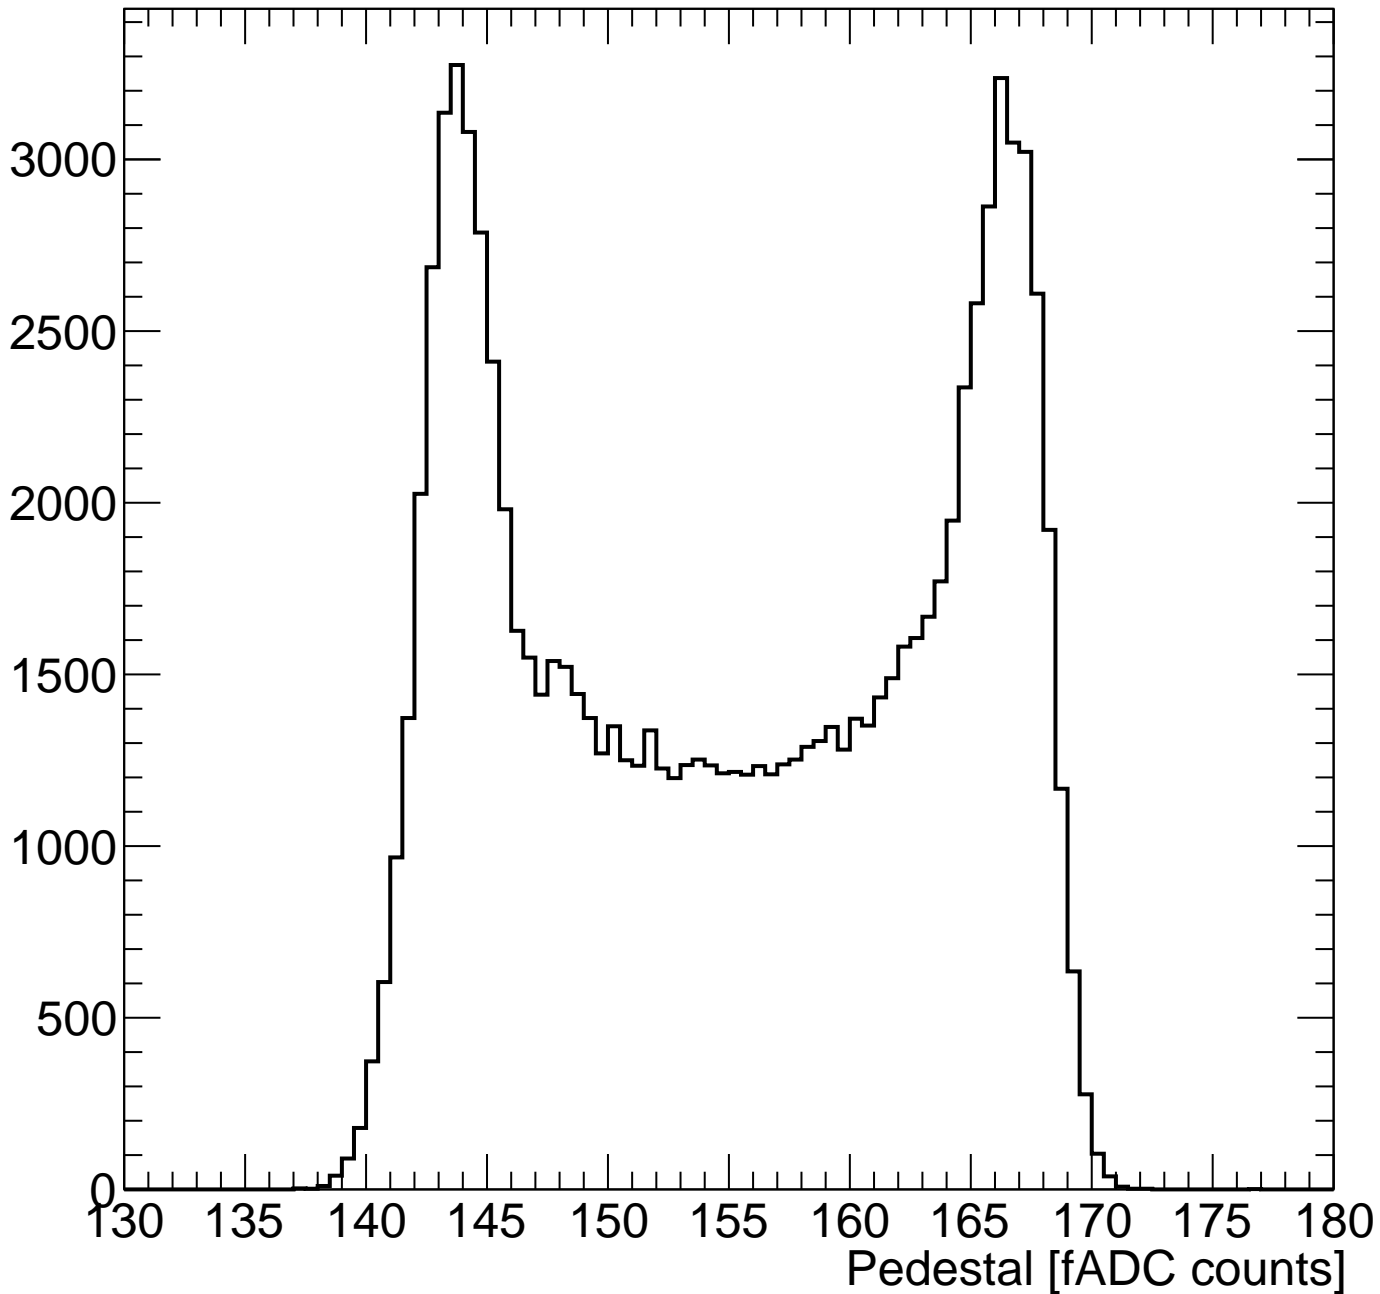

Pedestal Distribution (average fADC count between 48 - 64 ns)

Amplitude Distribution (no pedestal subtraction)

Integral Distribution (no pedestal subtraction)

Amplitude Distribution (with pedestal subtraction)

Integral Distribution (with pedestal subtraction)