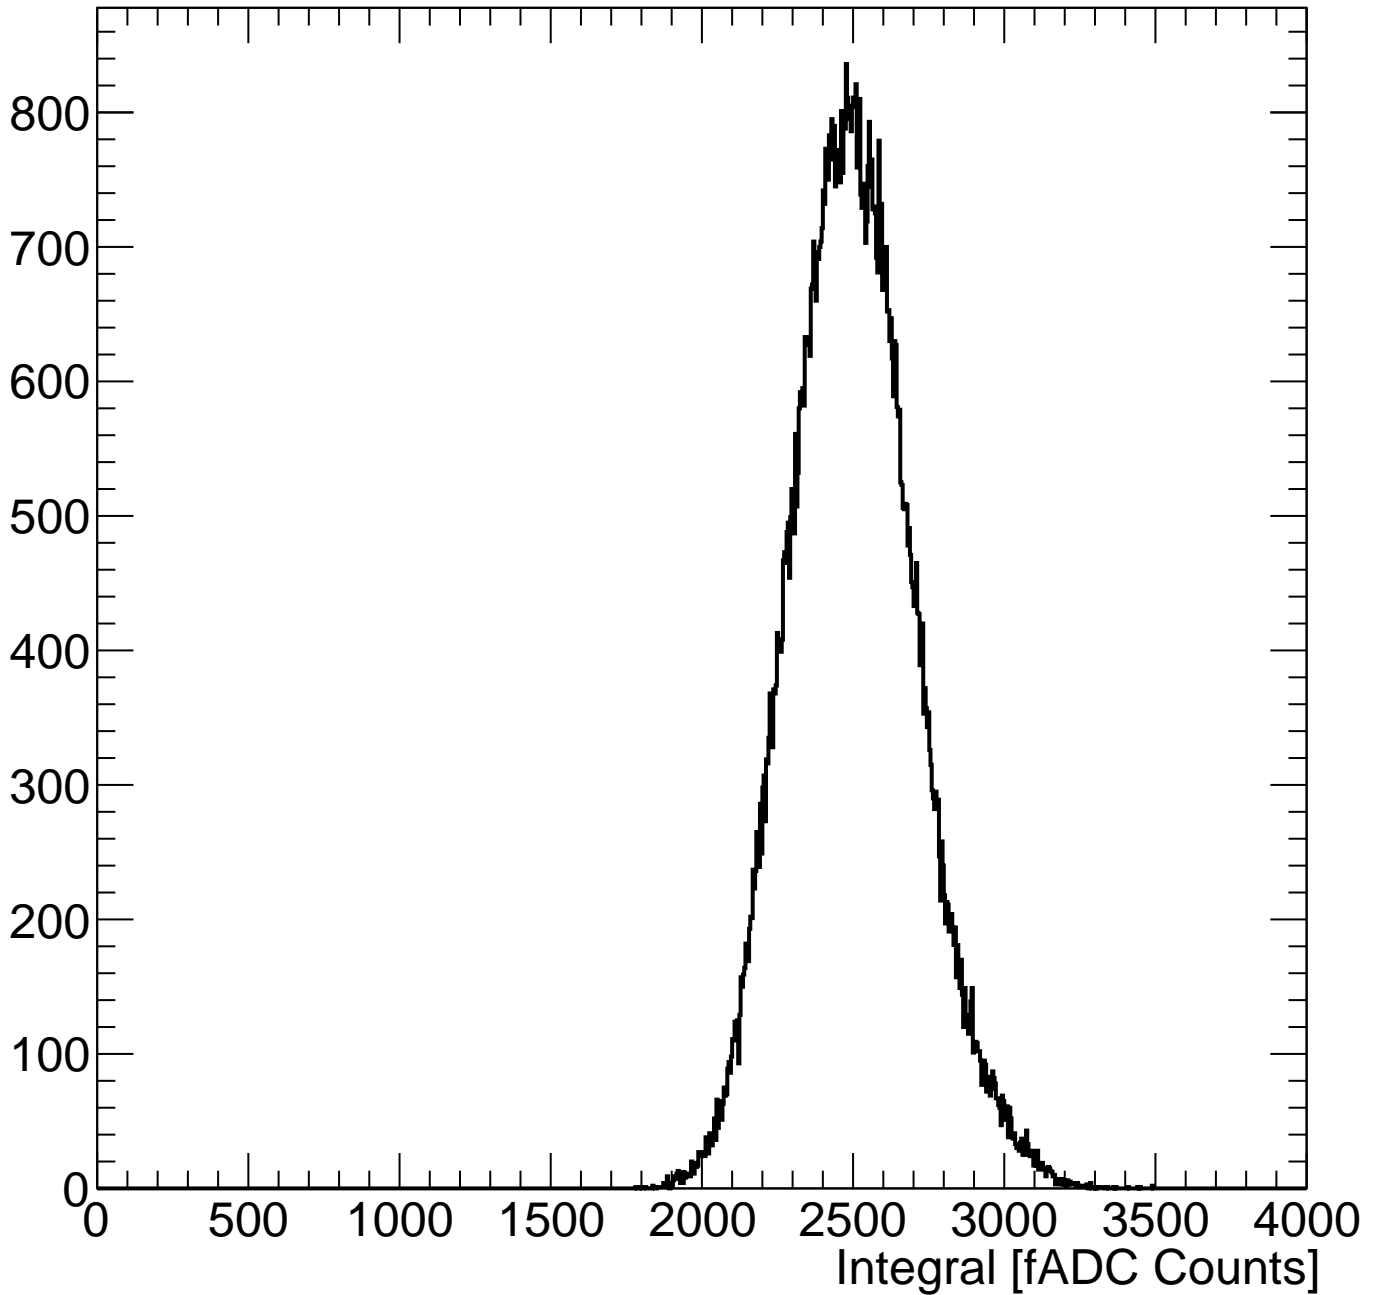

Pedestal Distribution (average fADC count between 48 - 64 ns)

Amplitude Distribution (no pedestal subtraction)

Integral Distribution (no pedestal subtraction)

Amplitude Distribution (with pedestal subtraction)

Integral Distribution (with pedestal subtraction)