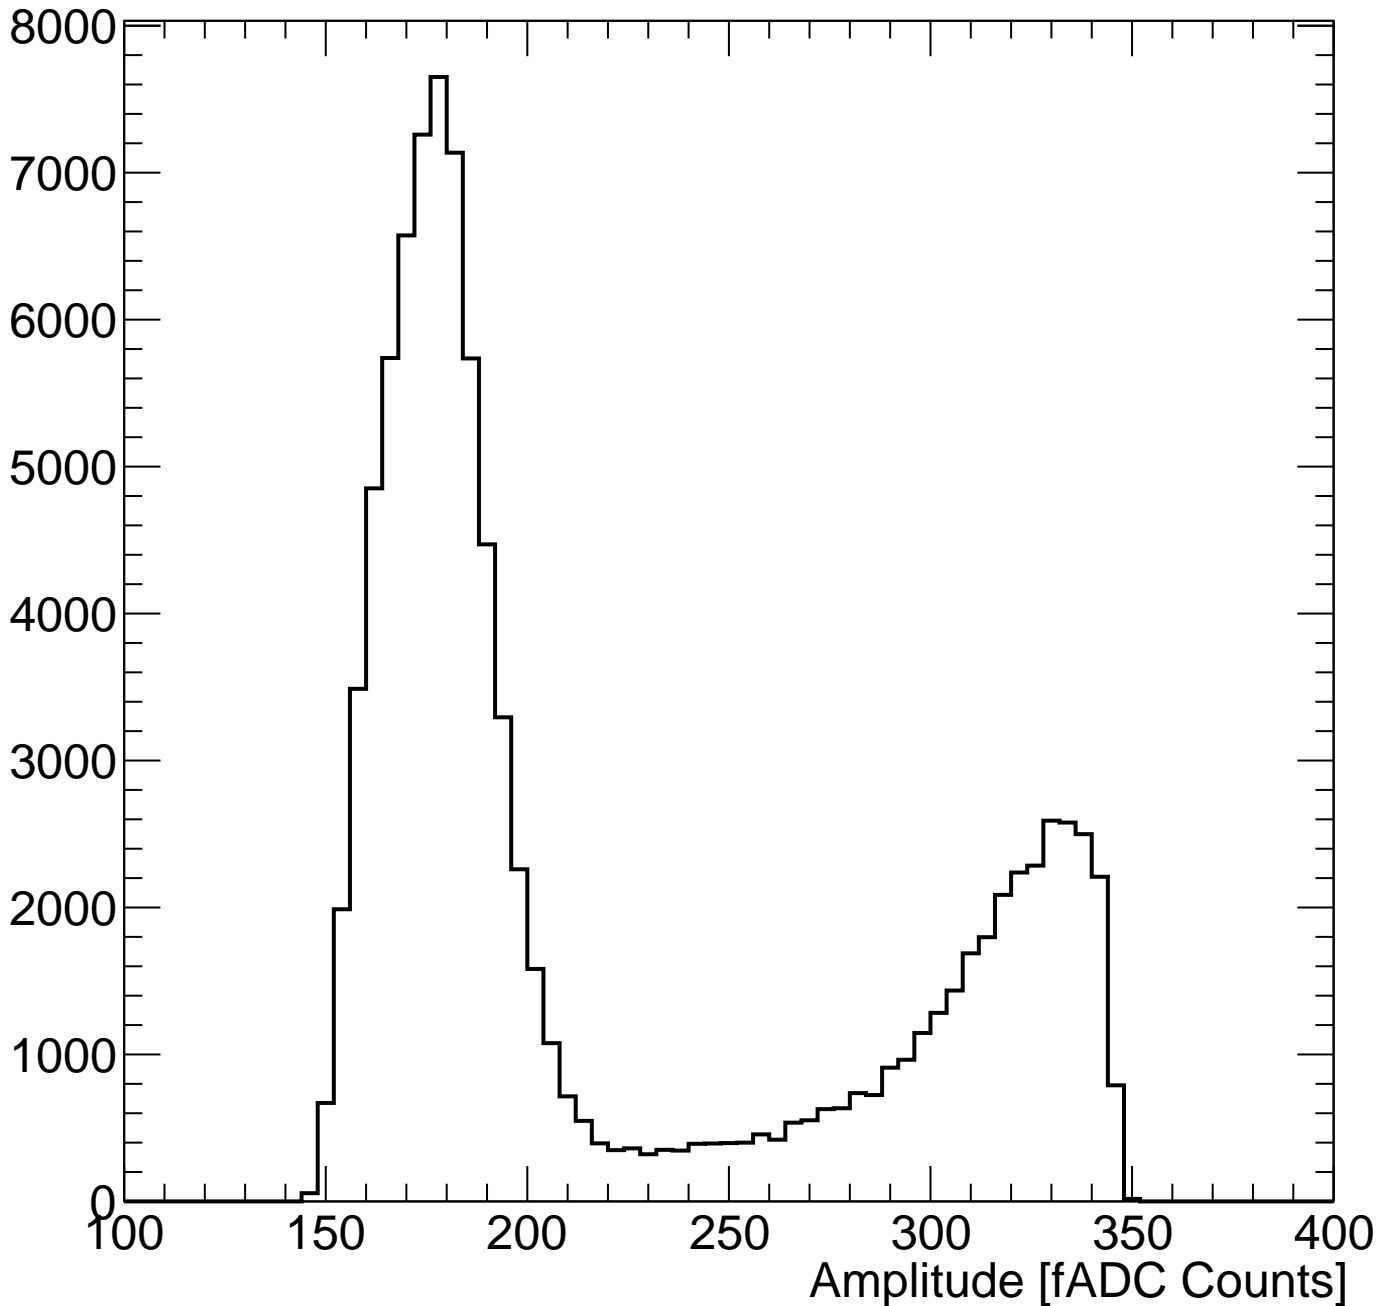

Pedestal Distribution (average fADC count between 48 - 64 ns)

Amplitude Distribution (no pedestal subtraction)

Integral Distribution (no pedestal subtraction)

Amplitude Distribution (with pedestal subtraction)

Integral Distribution (with pedestal subtraction)