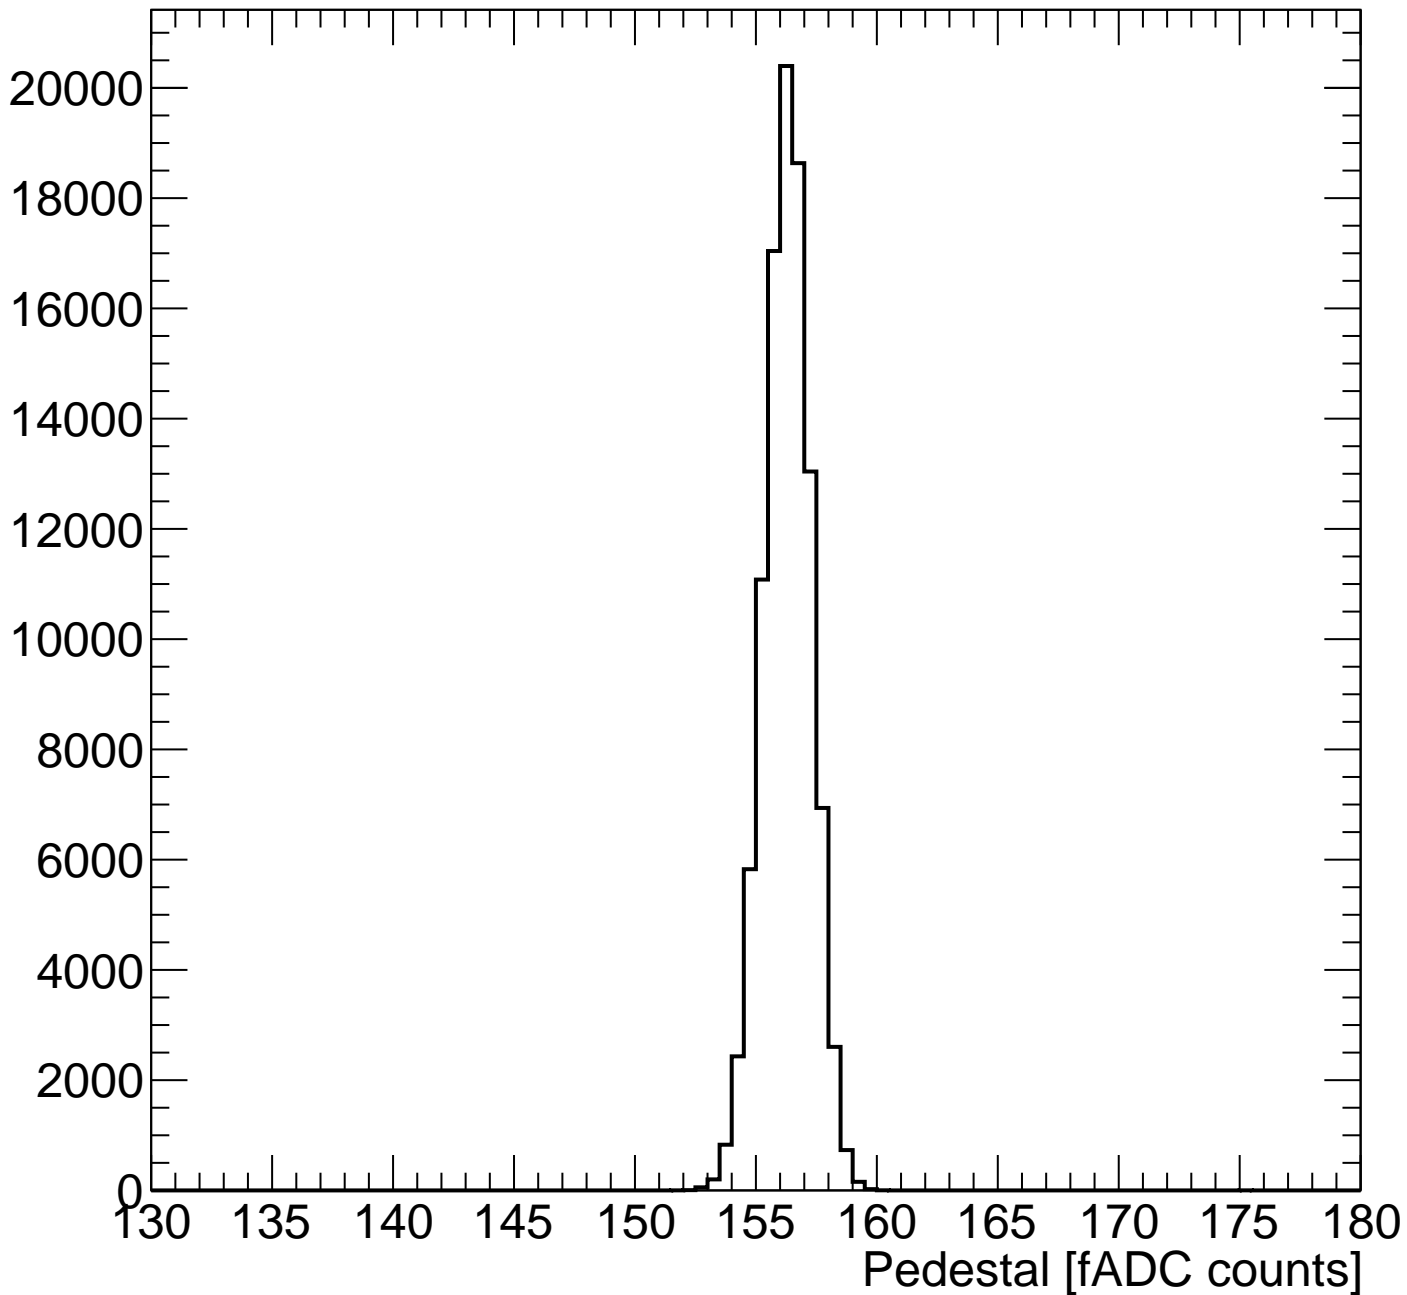

Pedestal Distribution (average fADC count between 48 - 64 ns)

Amplitude Distribution (no pedestal subtraction)

Integral Distribution (no pedestal subtraction)

Amplitude Distribution (with pedestal subtraction)

Integral Distribution (with pedestal subtraction)