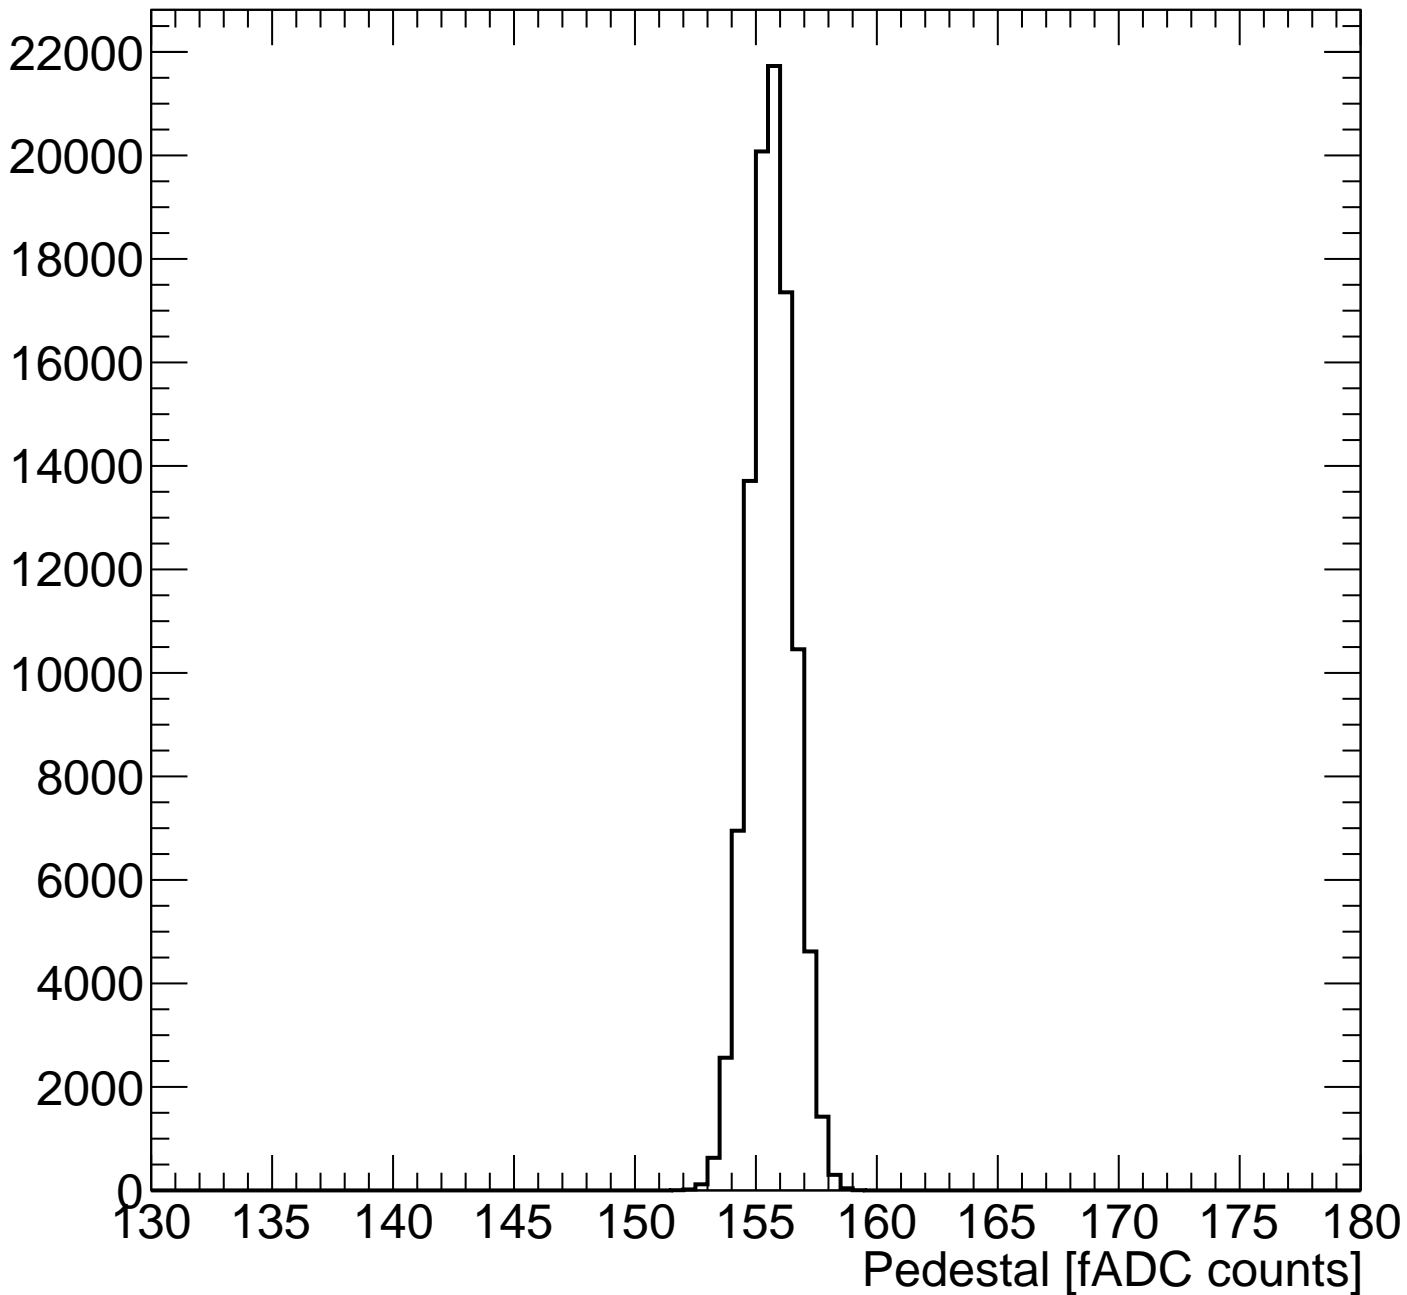

Pedestal Distribution (average fADC count between 48 - 64 ns)

Amplitude Distribution (no pedestal subtraction)

Integral Distribution (no pedestal subtraction)

Amplitude Distribution (with pedestal subtraction)

Integral Distribution (with pedestal subtraction)