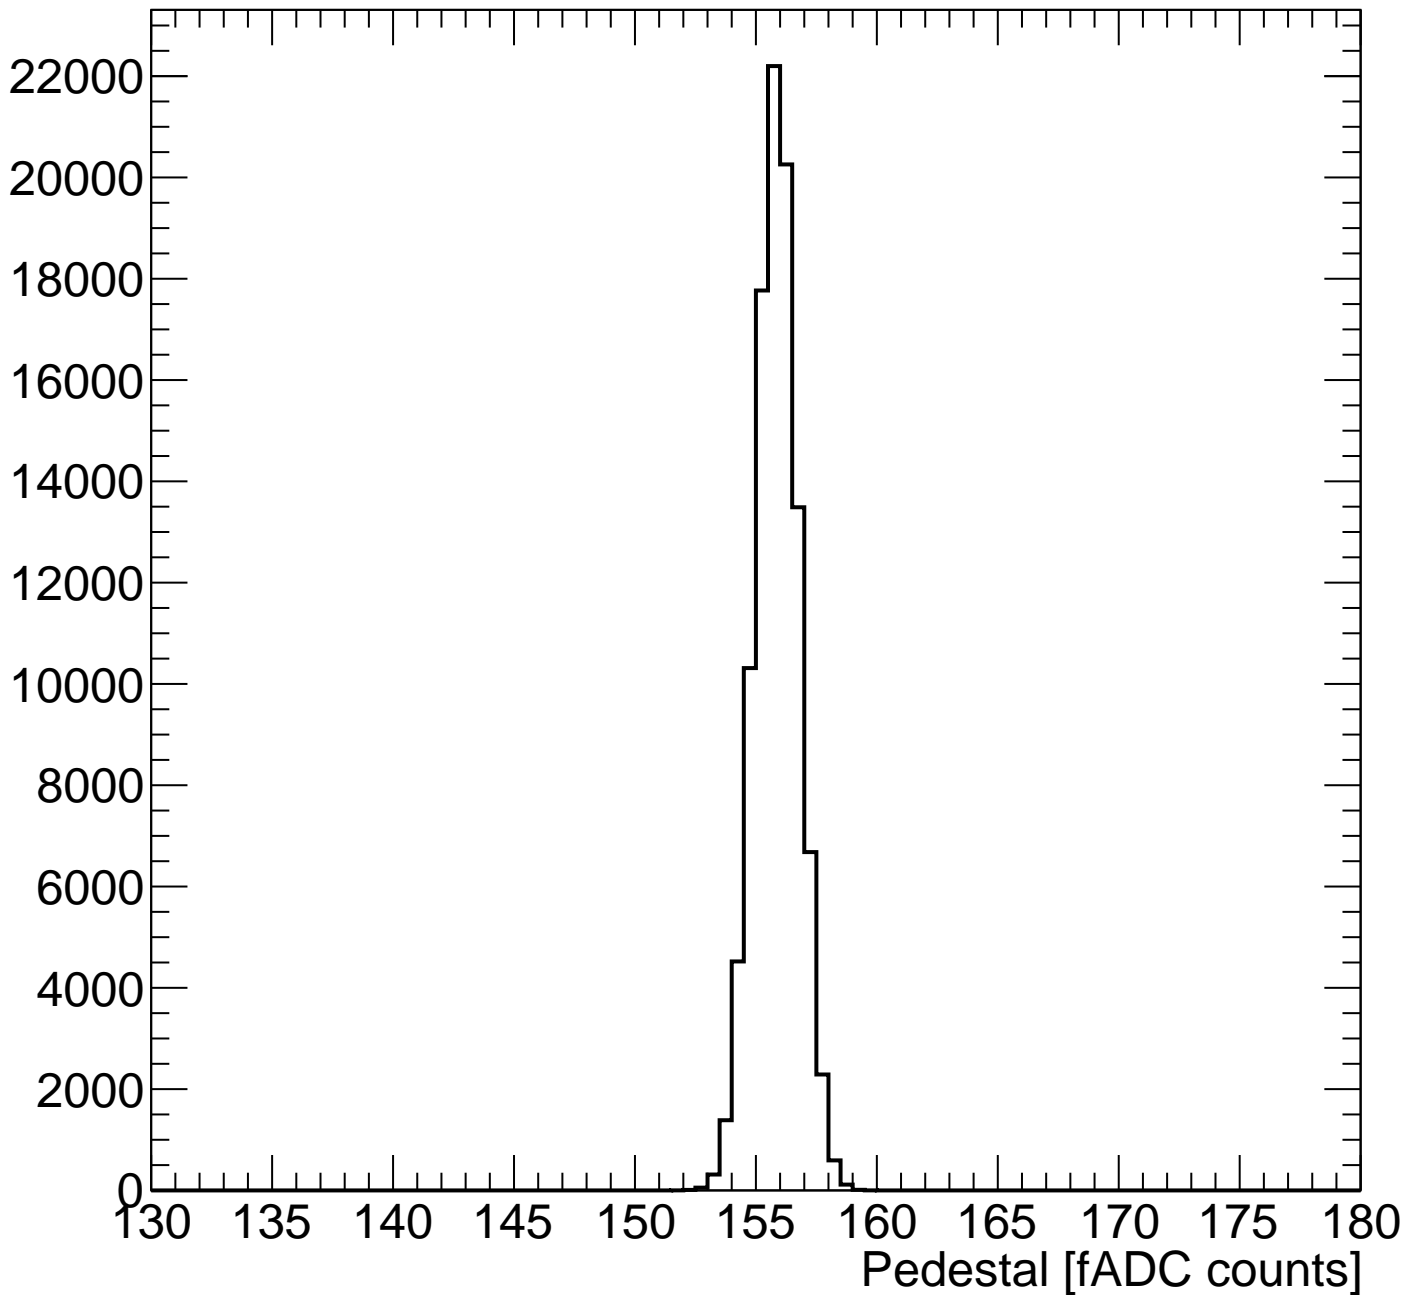

Pedestal Distribution (average fADC count between 48 - 64 ns)

Amplitude Distribution (no pedestal subtraction)

Integral Distribution (no pedestal subtraction)

Amplitude Distribution (with pedestal subtraction)

Integral Distribution (with pedestal subtraction)