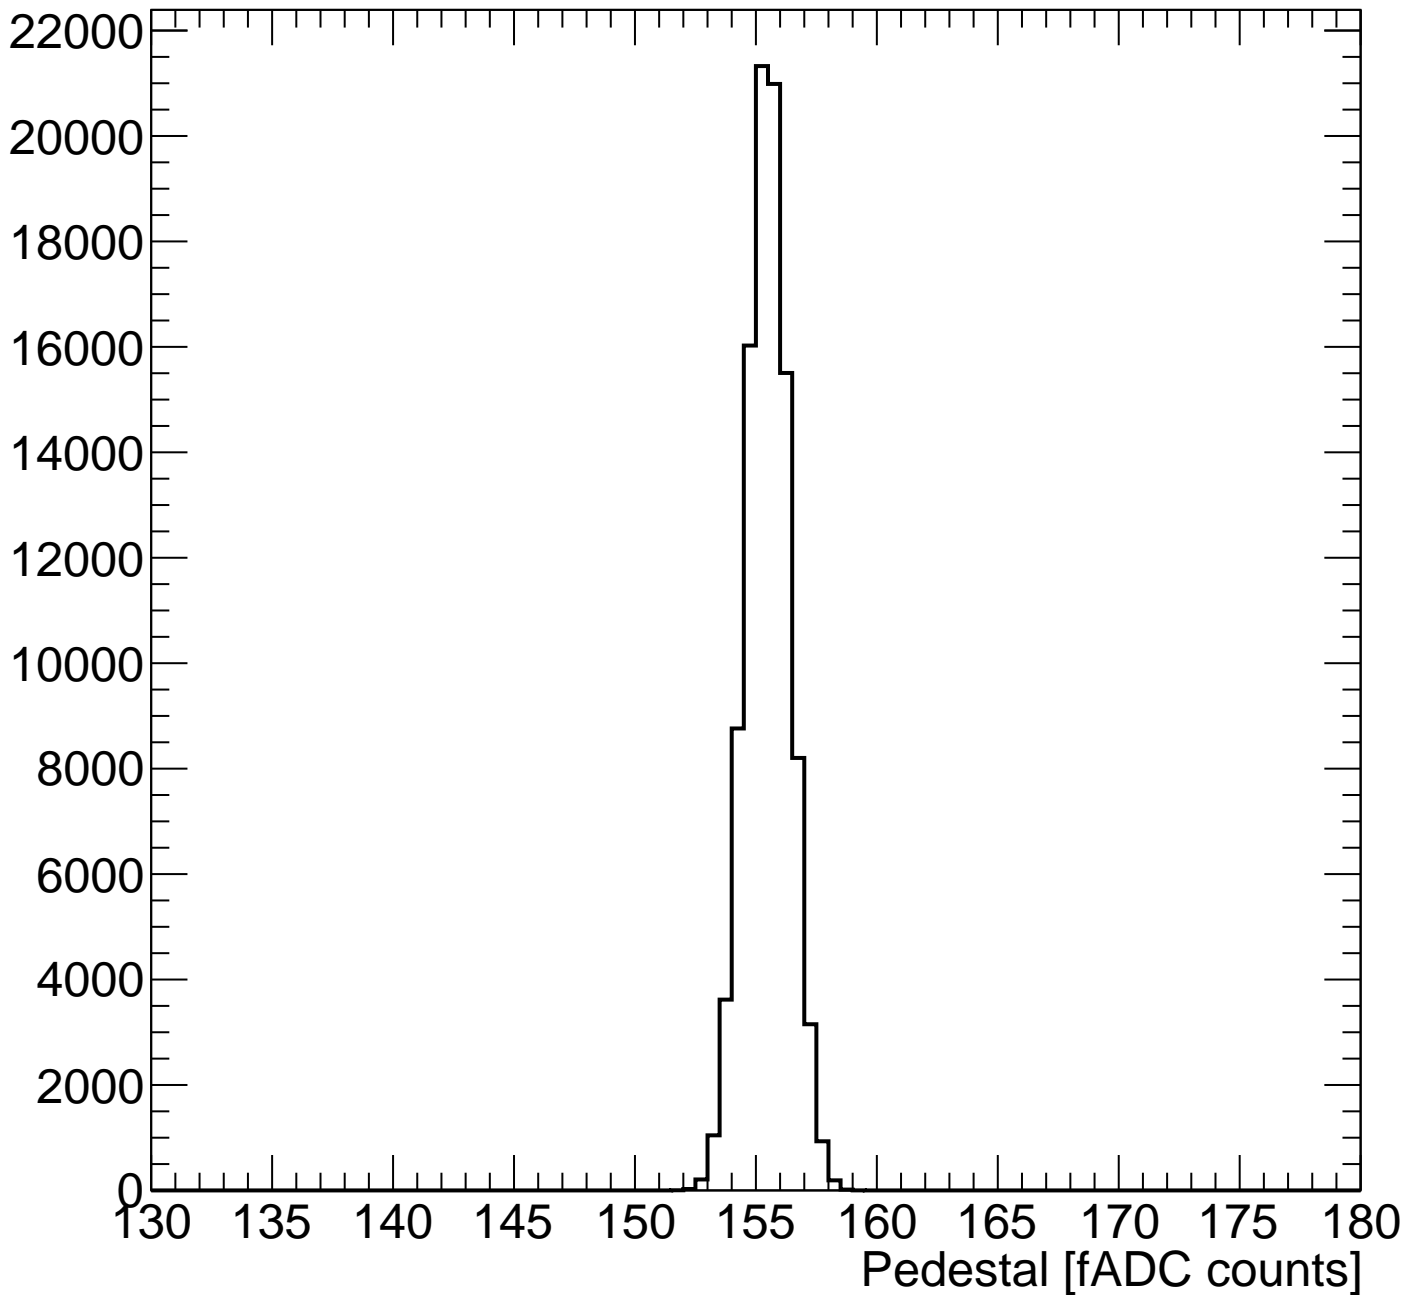

Pedestal Distribution (average fADC count between 48 - 64 ns)

Amplitude Distribution (no pedestal subtraction)

Integral Distribution (no pedestal subtraction)

Amplitude Distribution (with pedestal subtraction)

Integral Distribution (with pedestal subtraction)