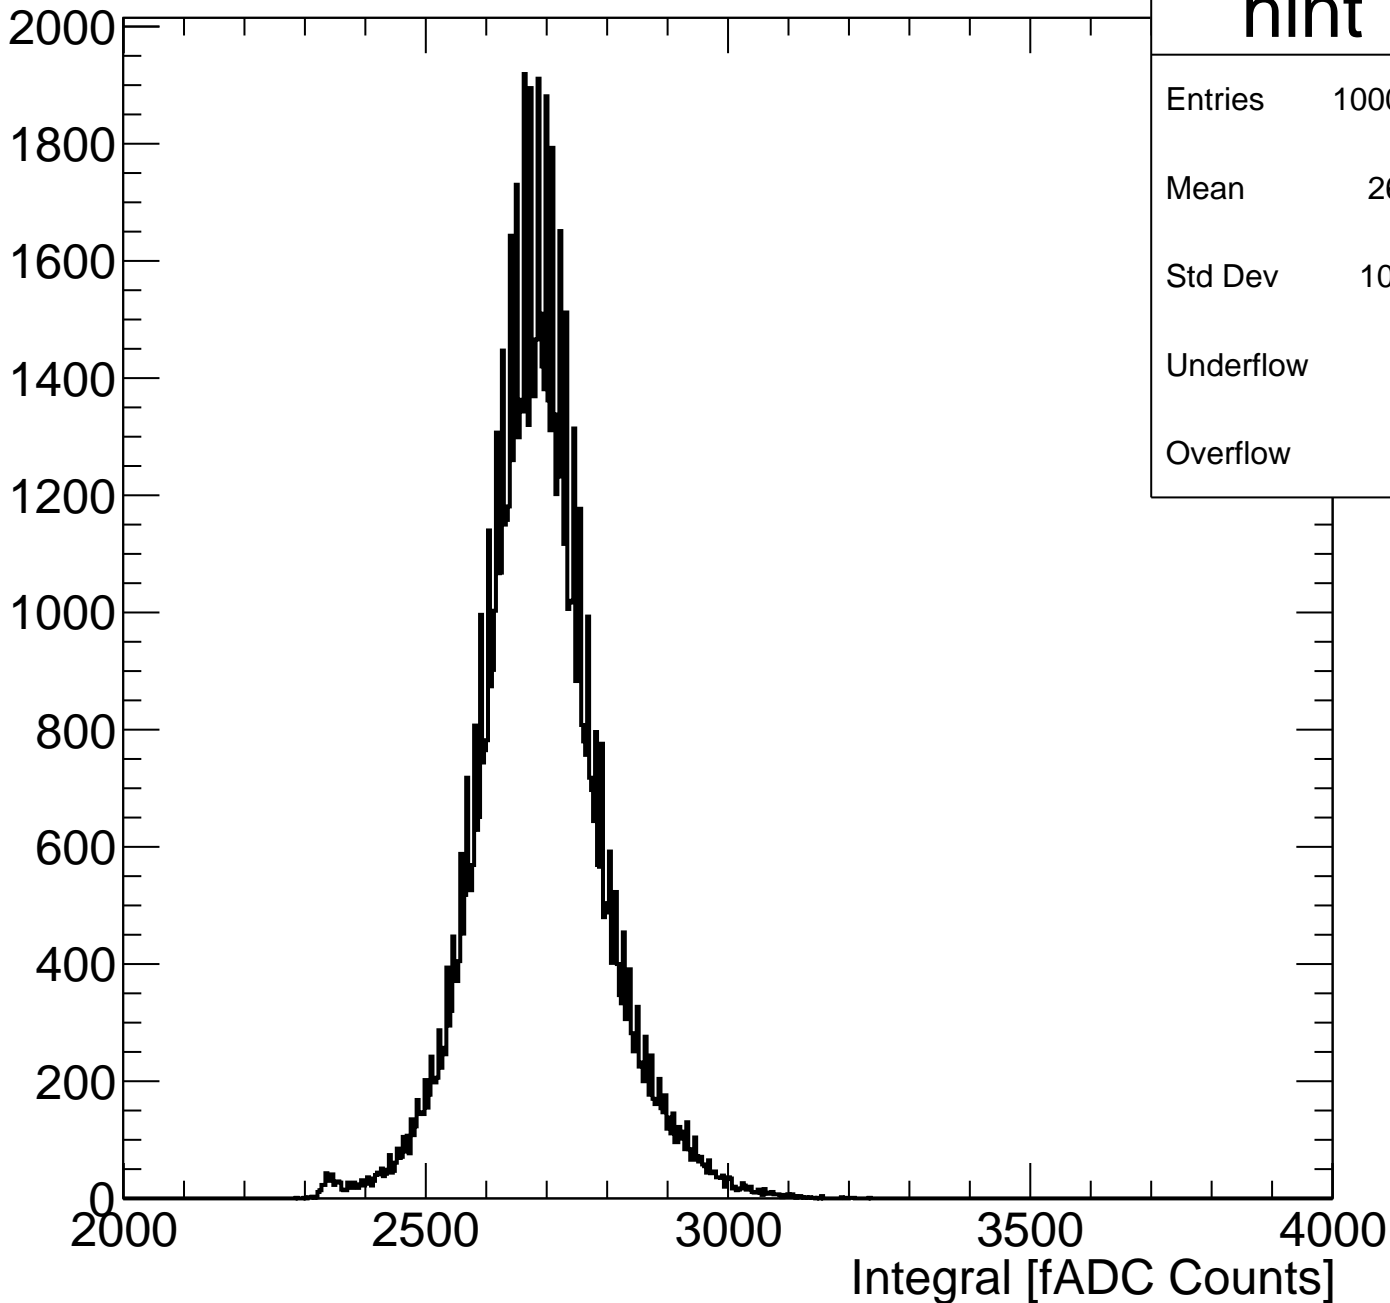

Pedestal Distribution (average fADC count between 28 - 64 ns)

Amplitude Distribution (no pedestal subtraction)

Integral Distribution (no pedestal subtraction)

Amplitude Distribution (with pedestal subtraction)

Integral Distribution (with pedestal subtraction)