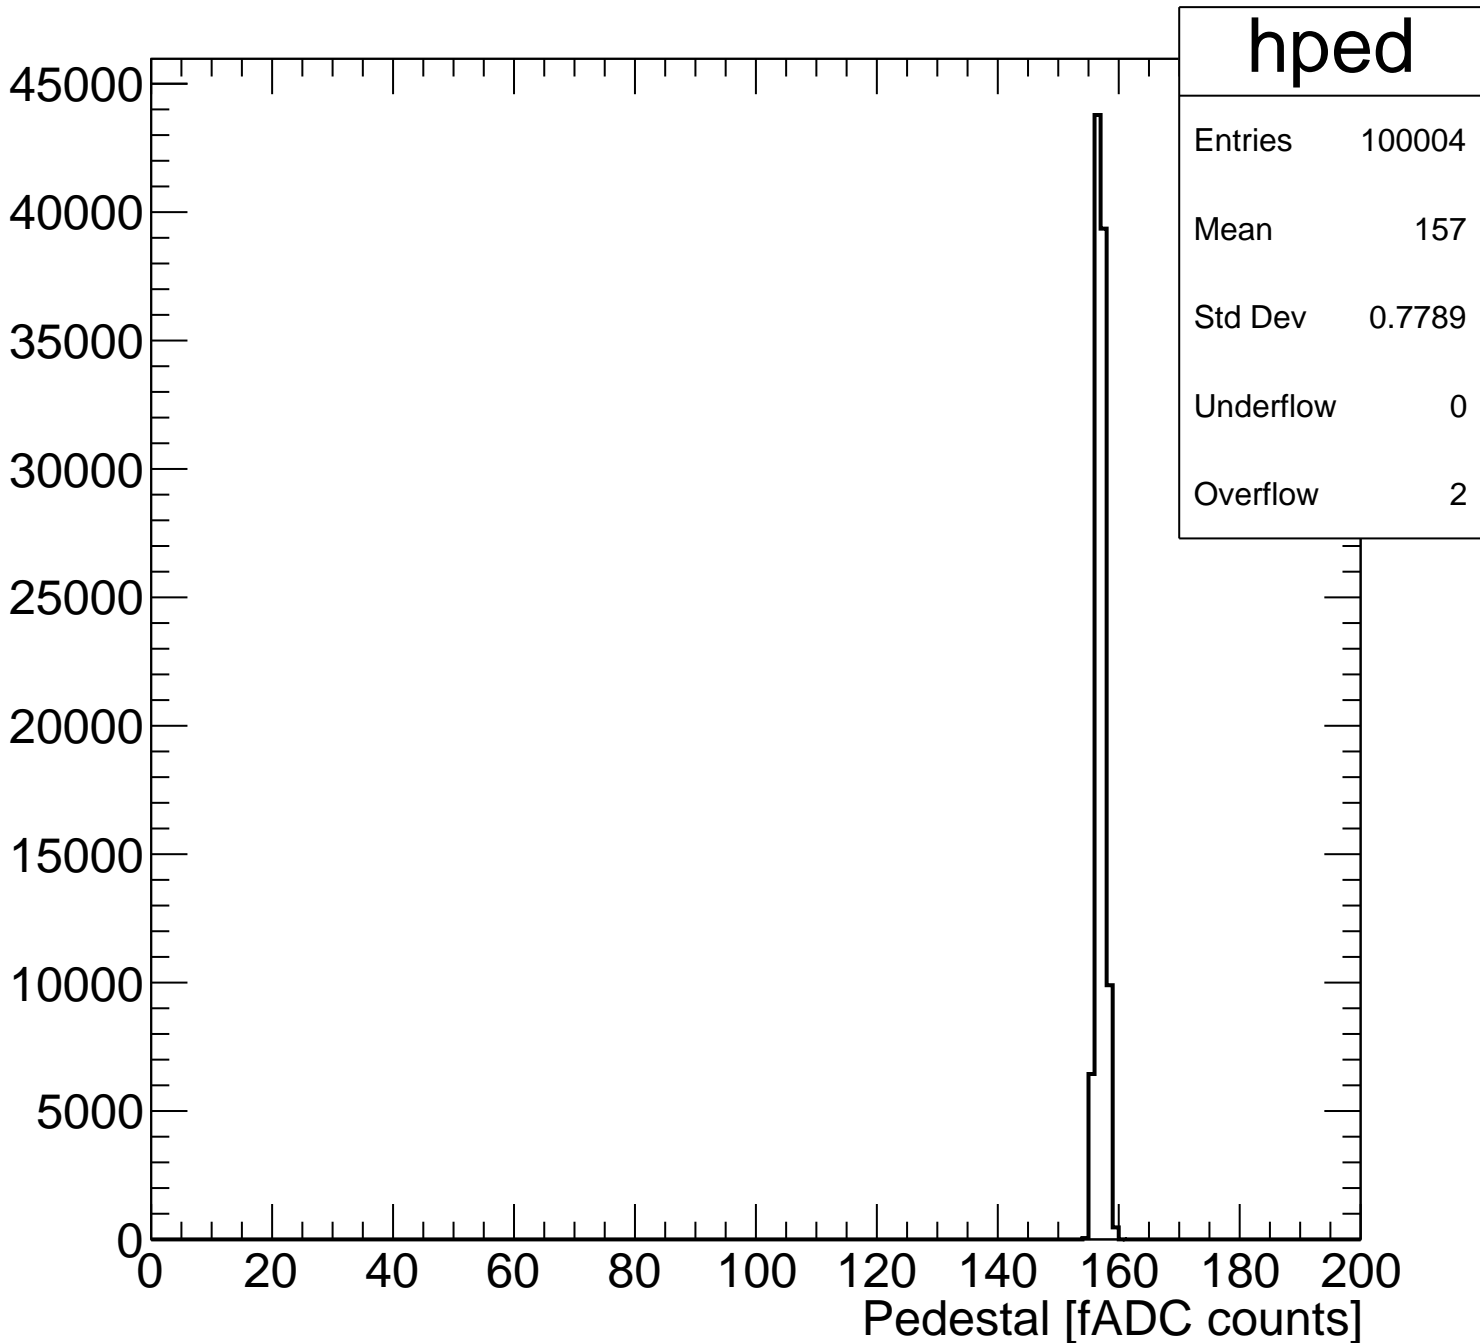

Pedestal Distribution (average fADC count between 28 - 64 ns)

Amplitude Distribution (no pedestal subtraction)

Integral Distribution (no pedestal subtraction)

Amplitude Distribution (with pedestal subtraction)

Integral Distribution (with pedestal subtraction)