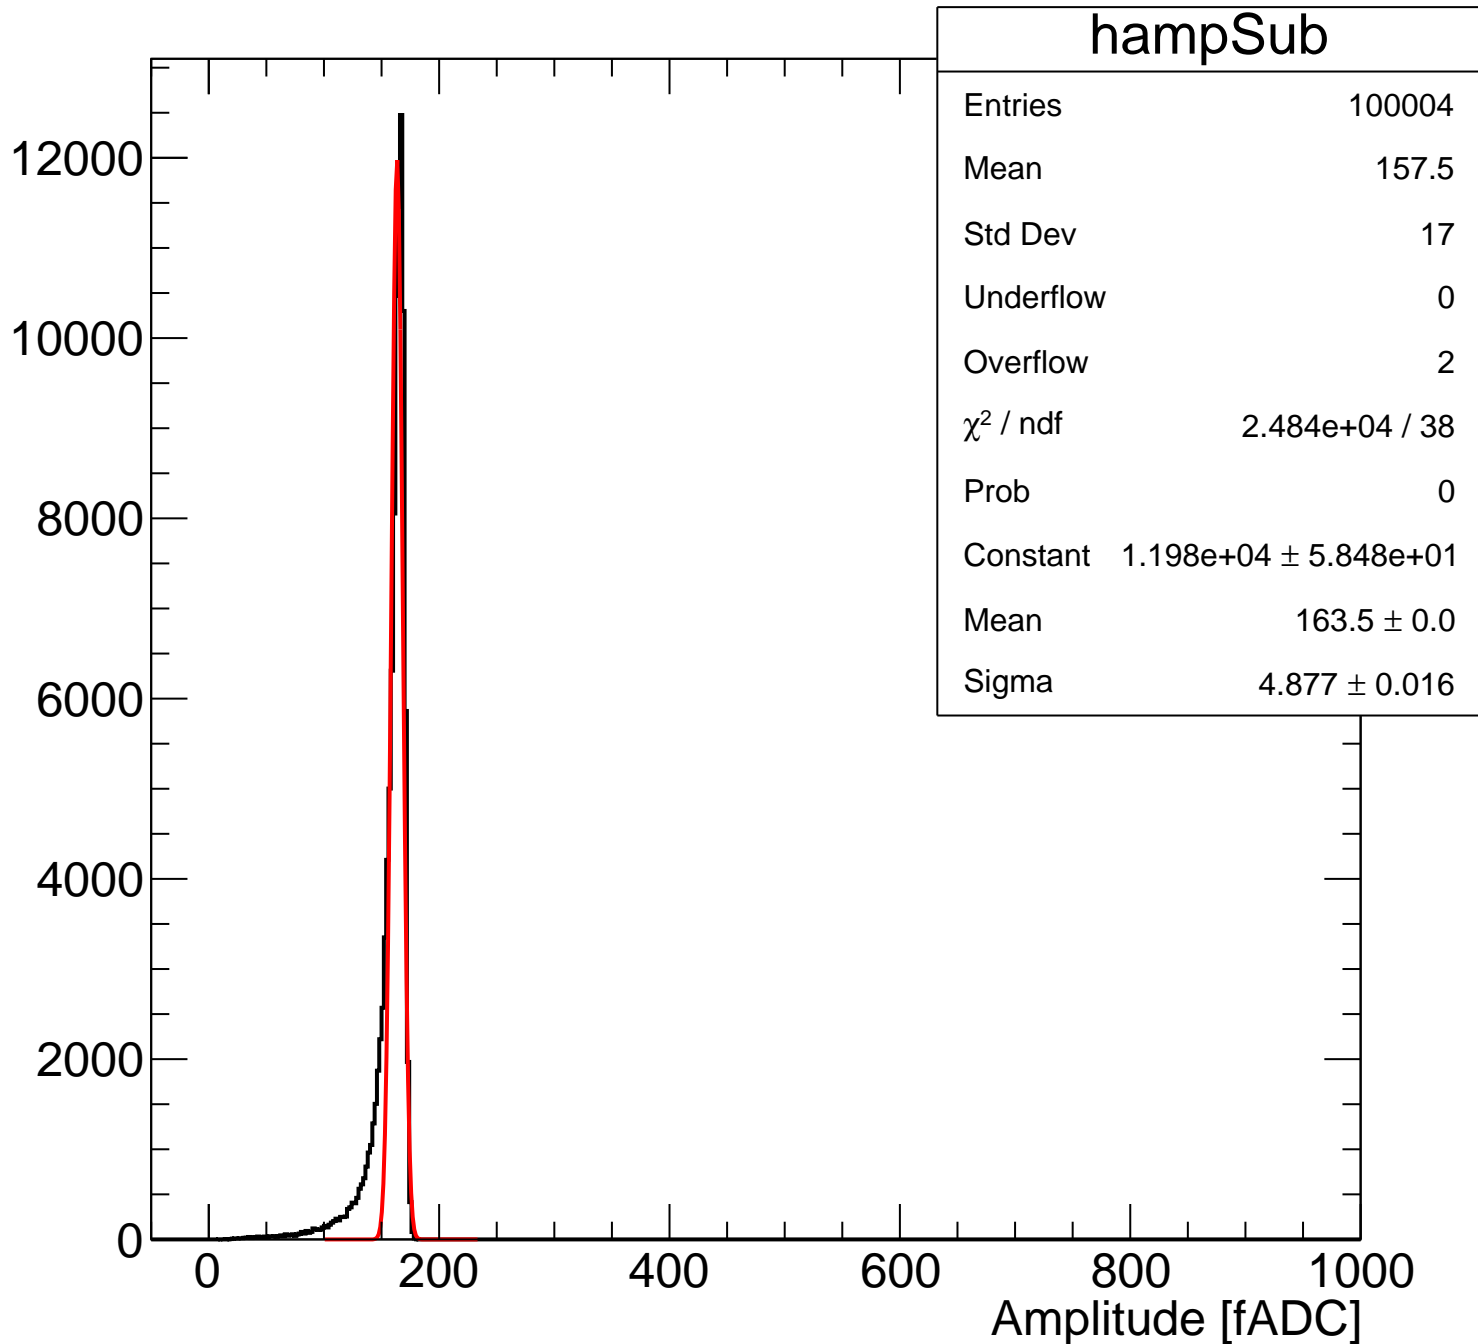

Pedestal Distribution (average fADC count between 28 - 64 ns)

Amplitude Distribution (no pedestal subtraction)

Integral Distribution (no pedestal subtraction)

Amplitude Distribution (with pedestal subtraction)

Integral Distribution (with pedestal subtraction)