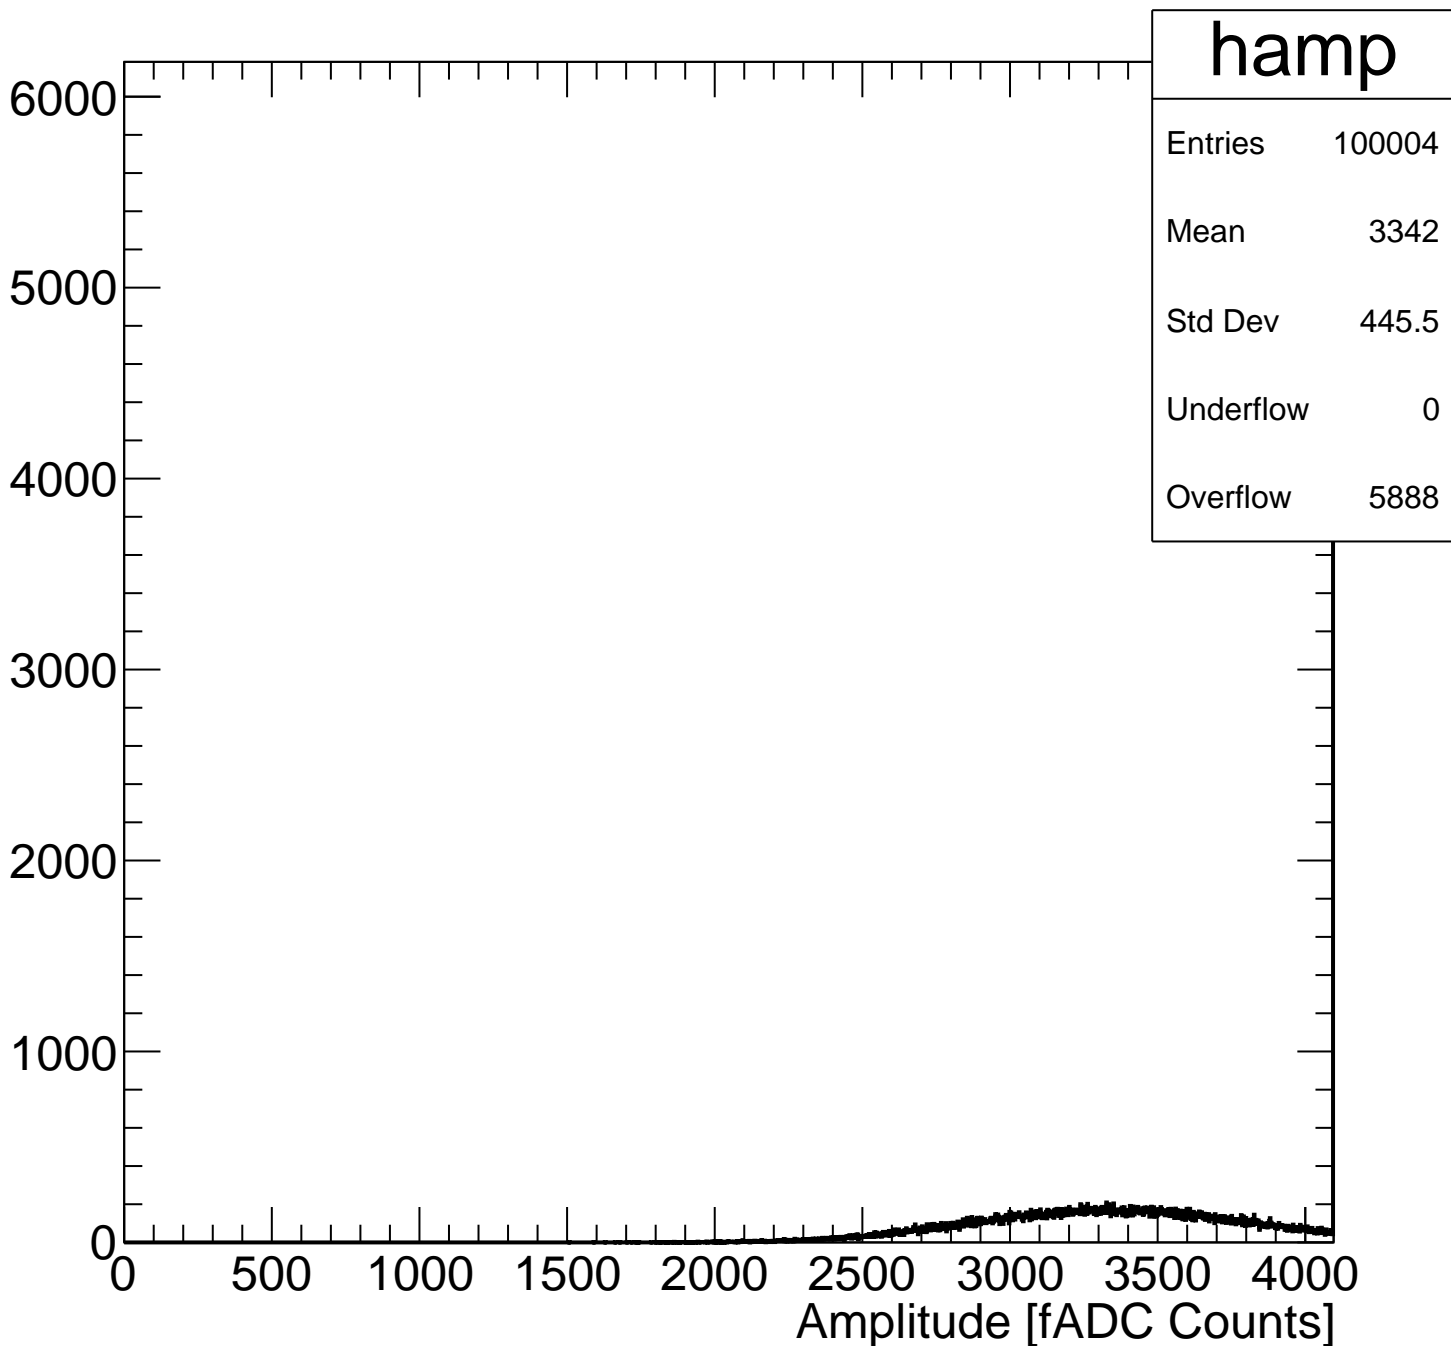

Pedestal Distribution (average fADC count between 52 - 88 ns)

hped

Entries 100004

Mean 674.5

Std Dev 23.28

Underflow 2

Overflow 0

Amplitude Distribution (no pedestal subtraction)

Integral Distribution (no pedestal subtraction)

Amplitude Distribution (with pedestal subtraction)

Integral Distribution (with pedestal subtraction)