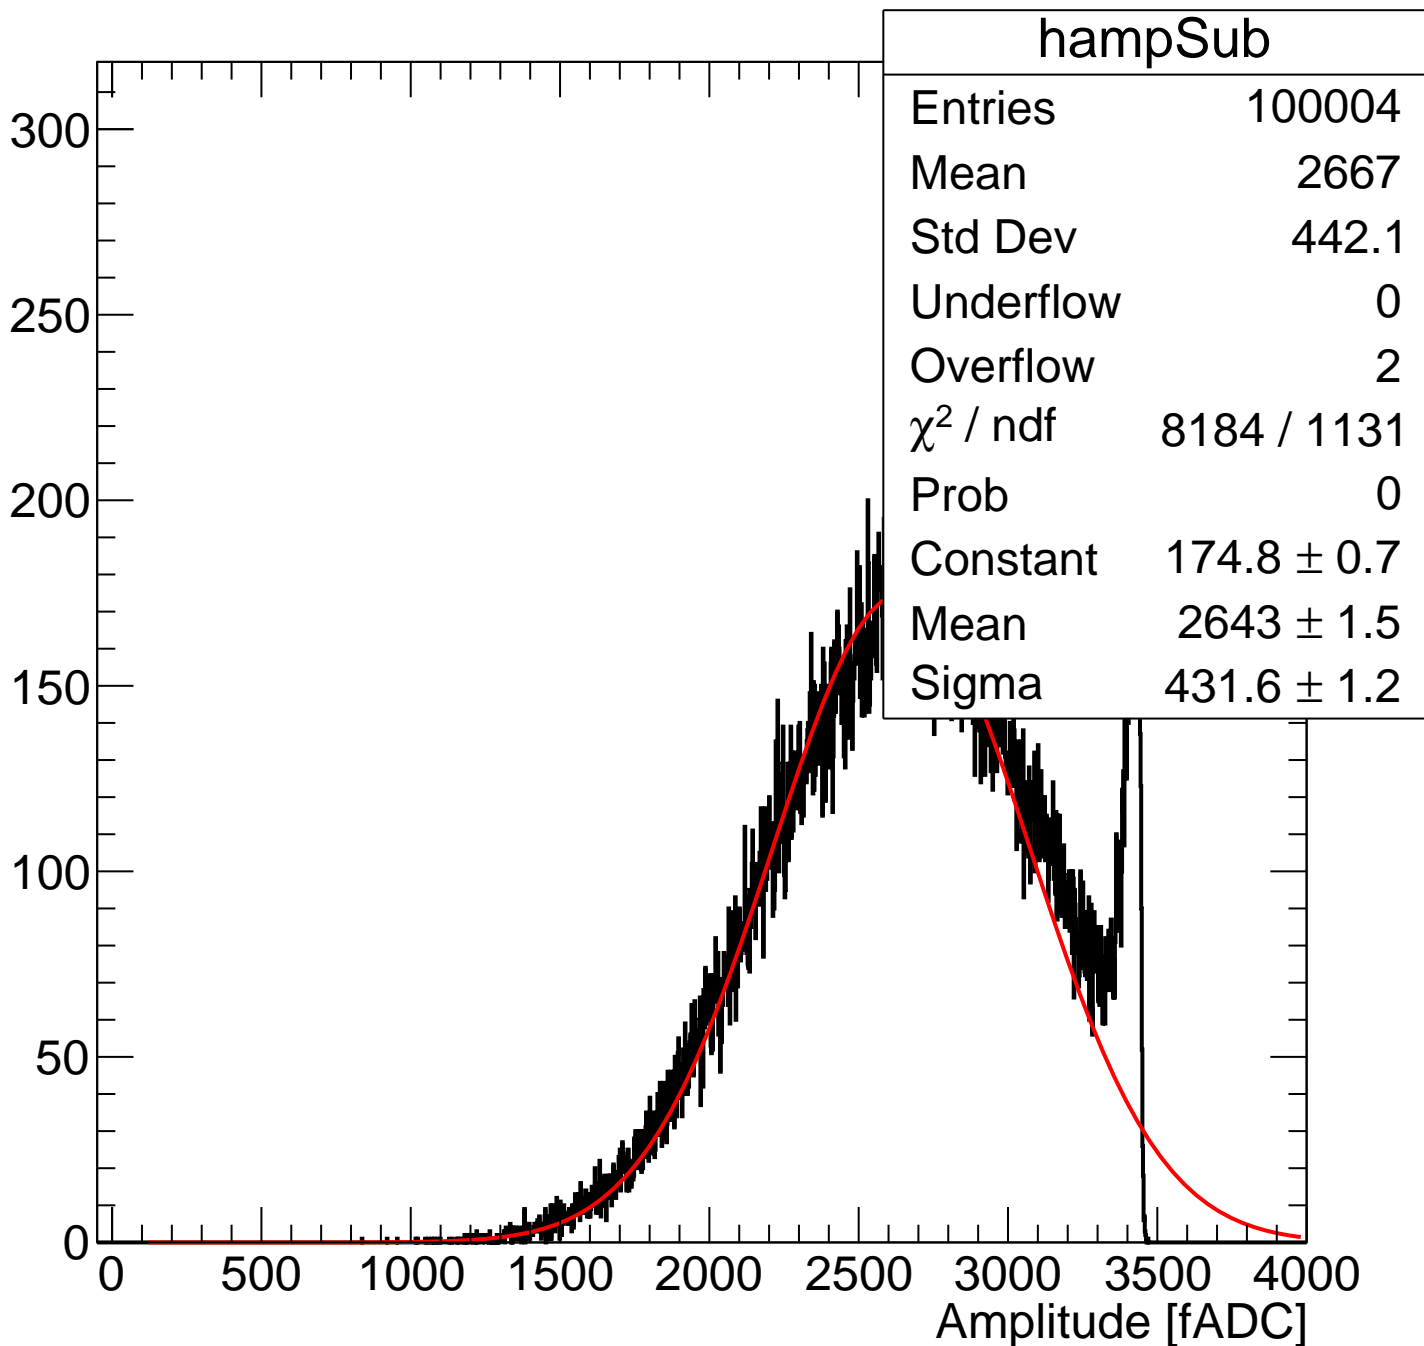

Pedestal Distribution (average fADC count between 52 - 88 ns)

hped

Entries 100004

Mean 674.5

Std Dev 23.28

Underflow 2

Overflow 0

Amplitude Distribution (no pedestal subtraction)

Integral Distribution (no pedestal subtraction)

Amplitude Distribution (with pedestal subtraction)

Integral Distribution (with pedestal subtraction)