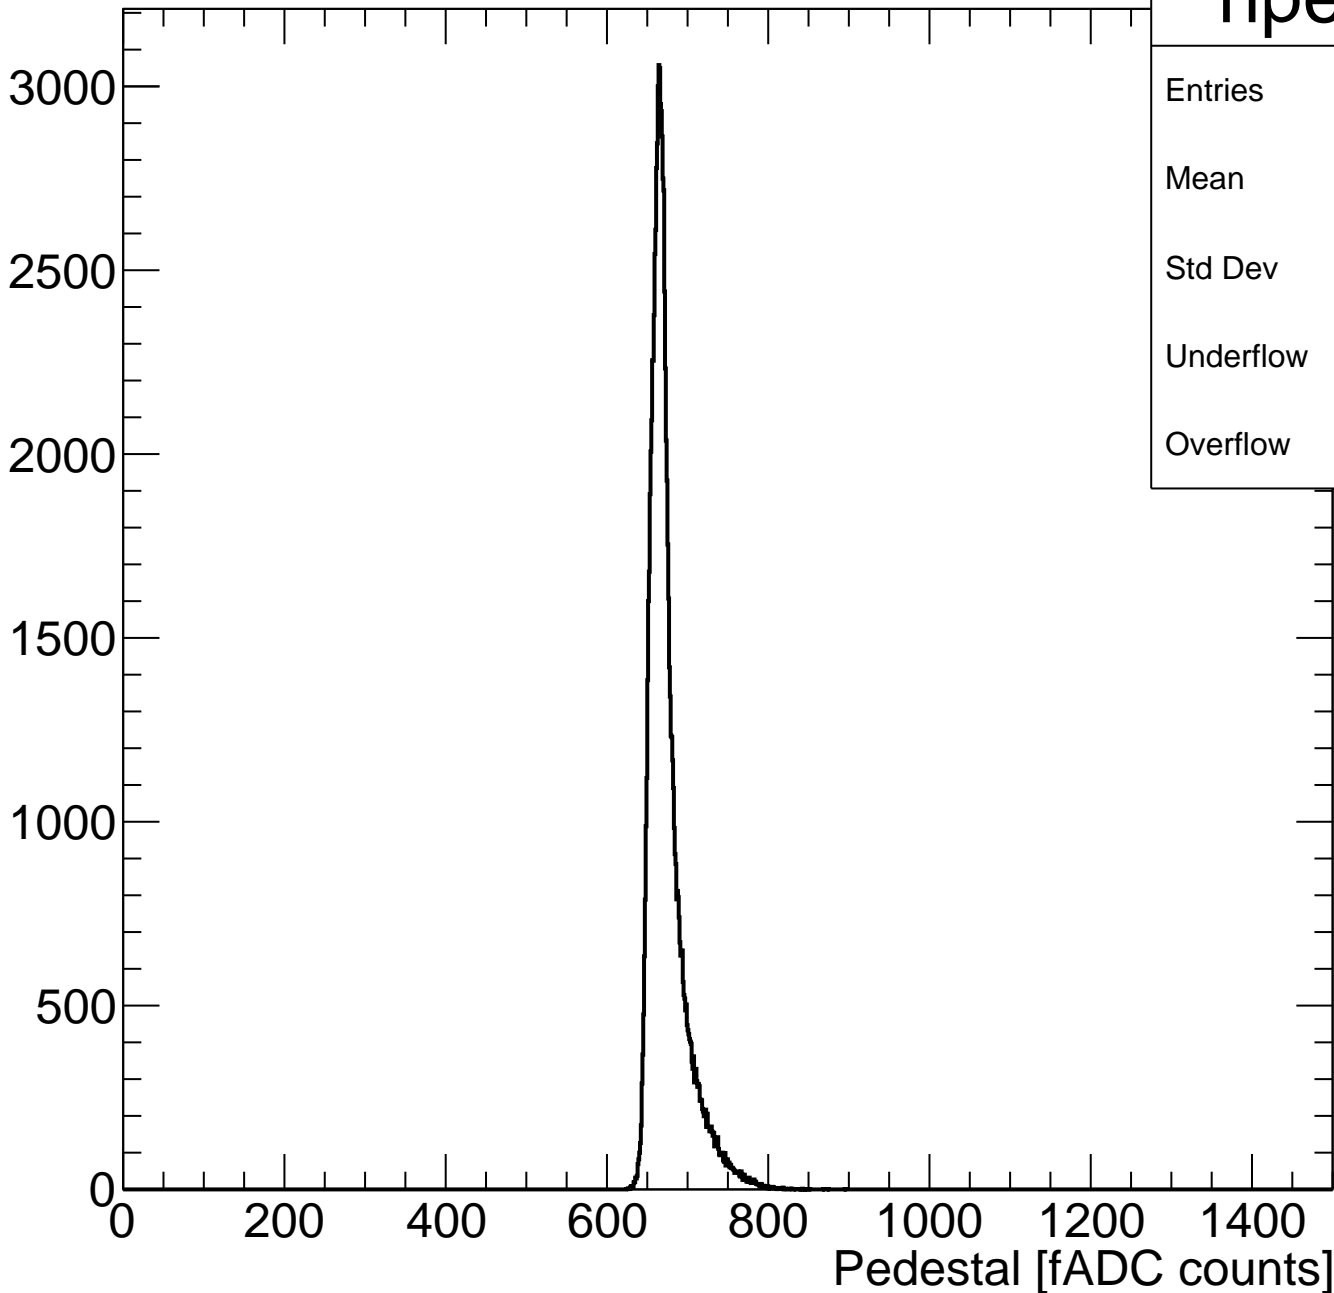

Pedestal Distribution (average fADC count between 52 - 88 ns)

hped

Entries 100004

Mean 674.5

Std Dev 23.28

Underflow 2

Overflow 0

Amplitude Distribution (no pedestal subtraction)

Integral Distribution (no pedestal subtraction)

Amplitude Distribution (with pedestal subtraction)

Integral Distribution (with pedestal subtraction)