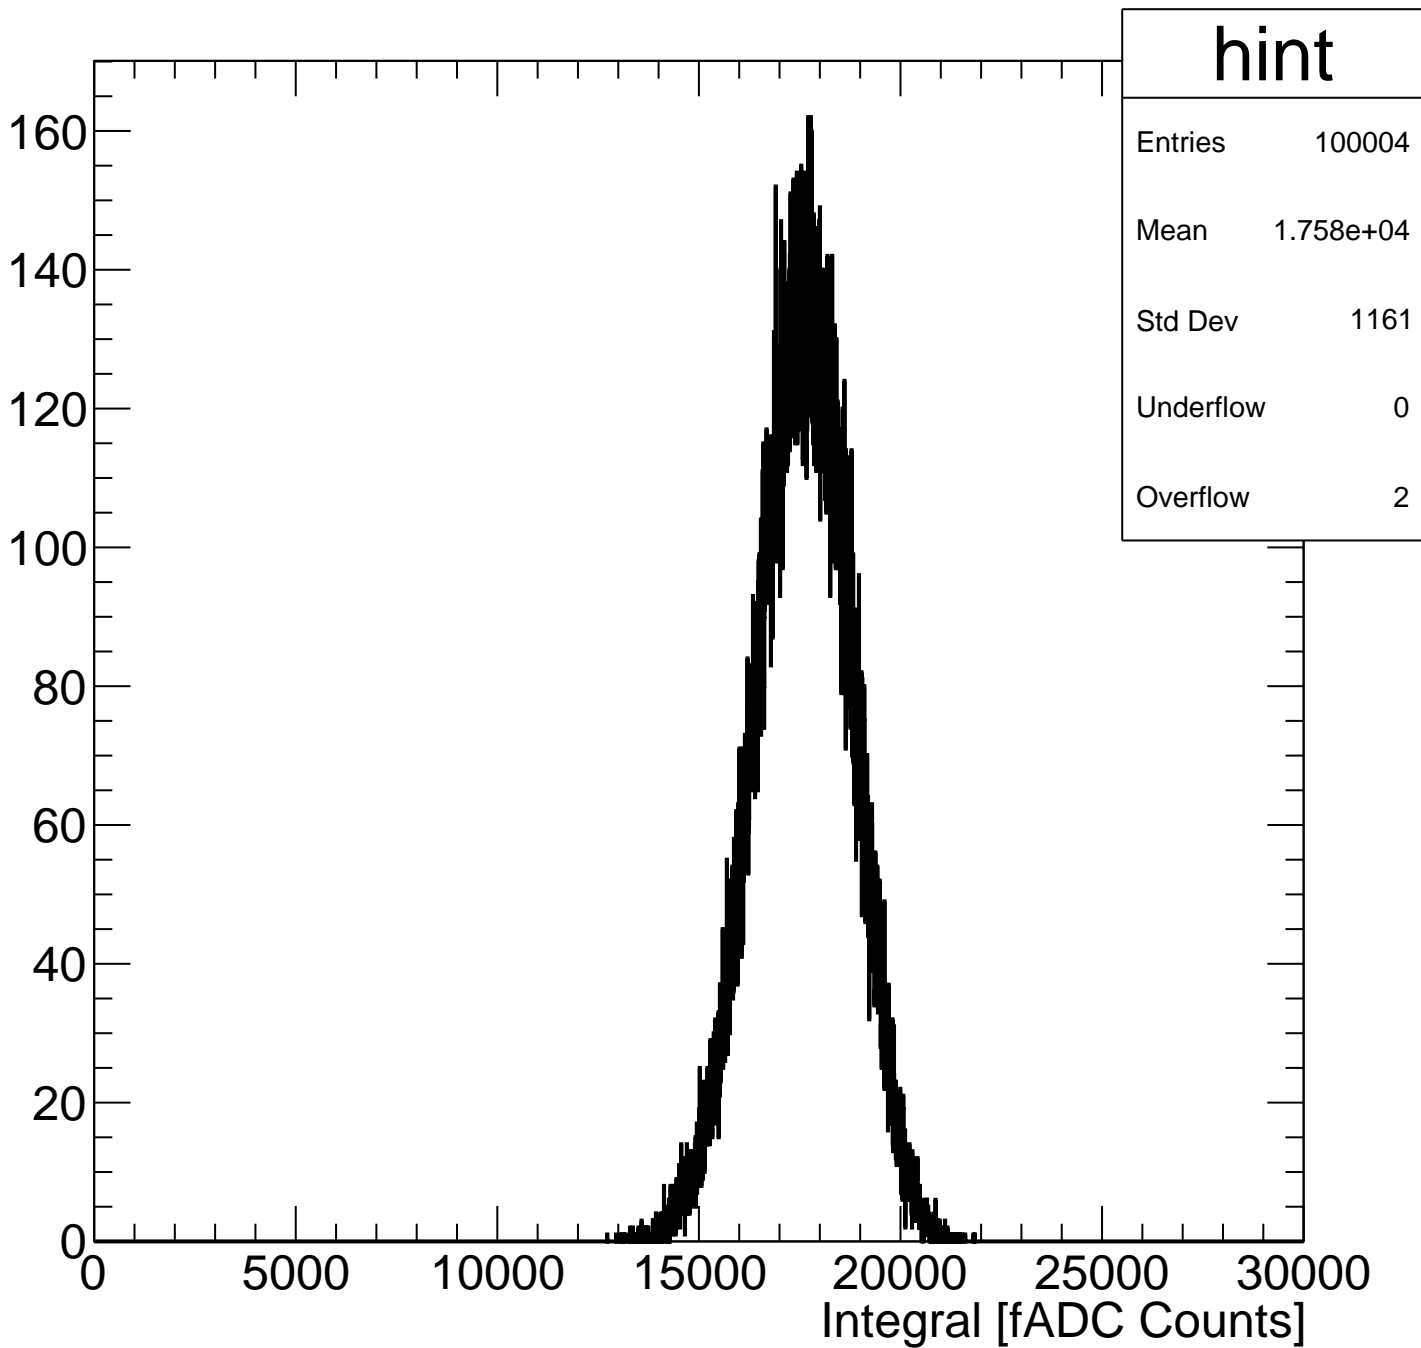

Pedestal Distribution (average fADC count between 52 - 88 ns)

hped

Entries 100004

Mean 674.5

Std Dev 23.28

Underflow 2

Overflow 0

Amplitude Distribution (no pedestal subtraction)

Integral Distribution (no pedestal subtraction)

Amplitude Distribution (with pedestal subtraction)

Integral Distribution (with pedestal subtraction)