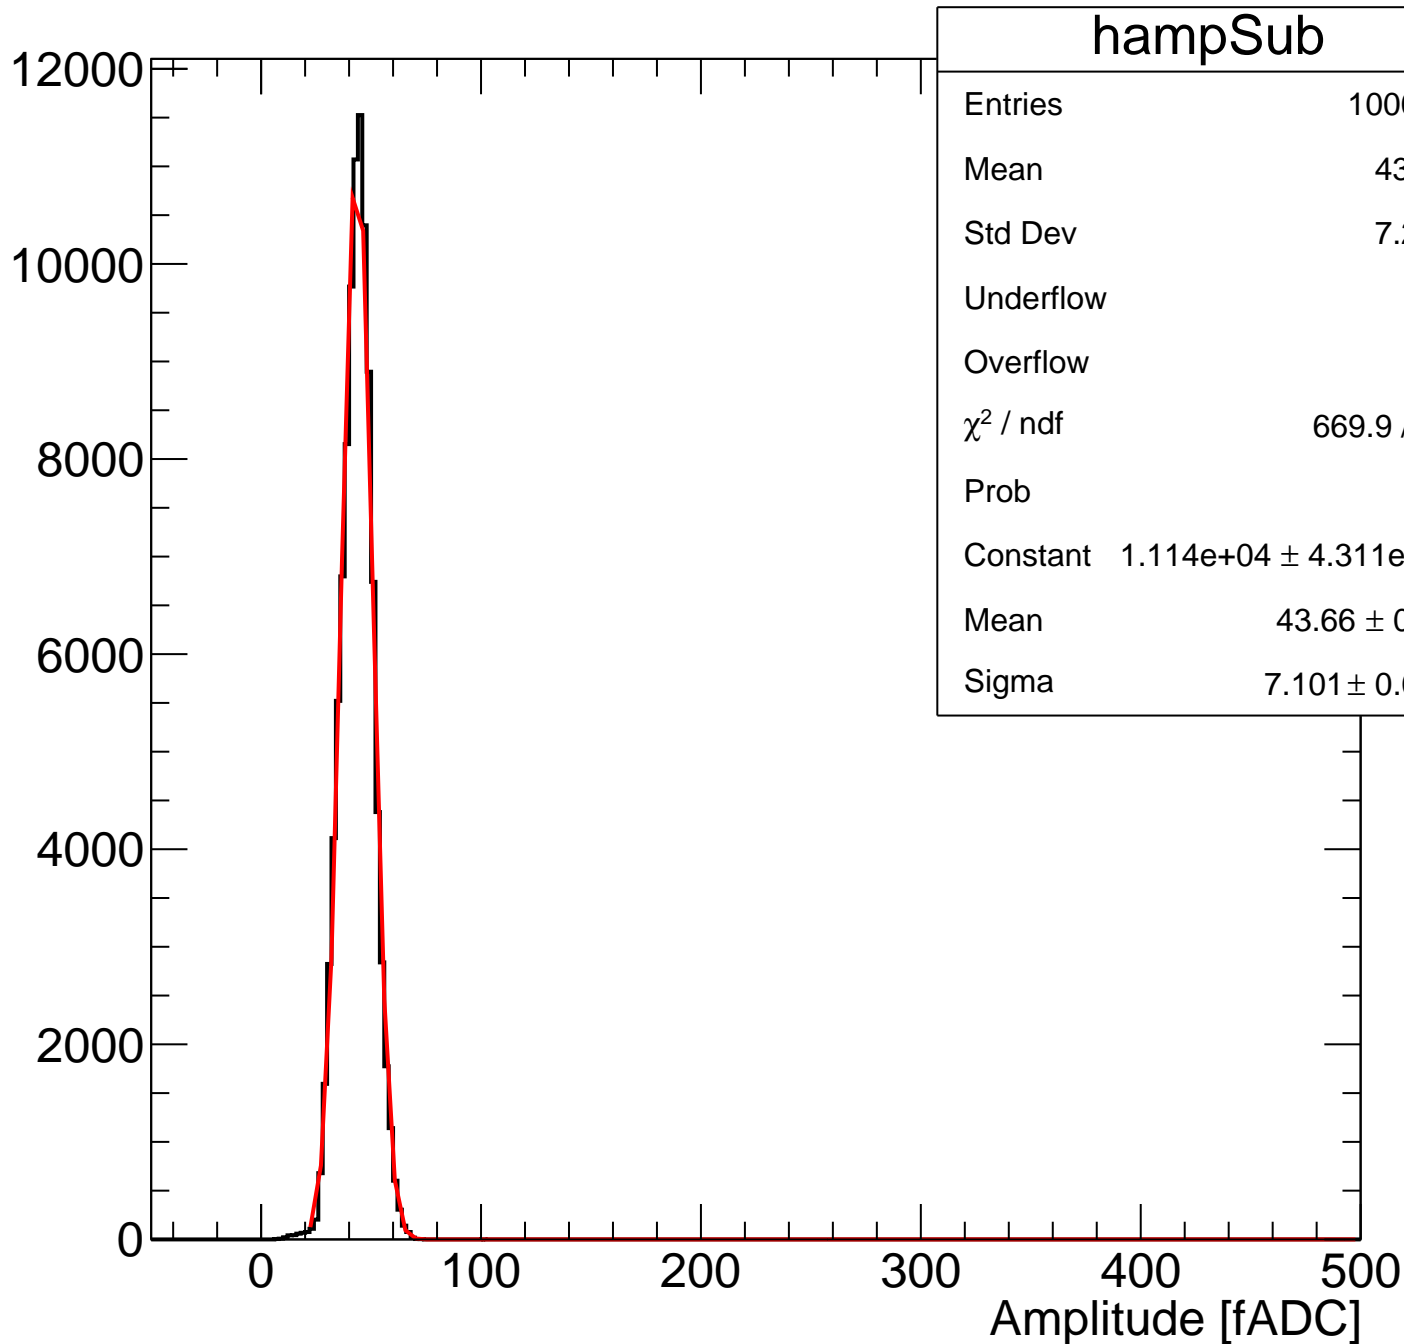

Pedestal Distribution (average fADC count between 52 - 88 ns)

# Amplitude Distribution (no pedestal subtraction)

# Integral Distribution (no pedestal subtraction)

hint	
Entries	100004
Mean	9909
Std Dev	105.3
Underflow	2
Overflow	0

# Amplitude Distribution (with pedestal subtraction)