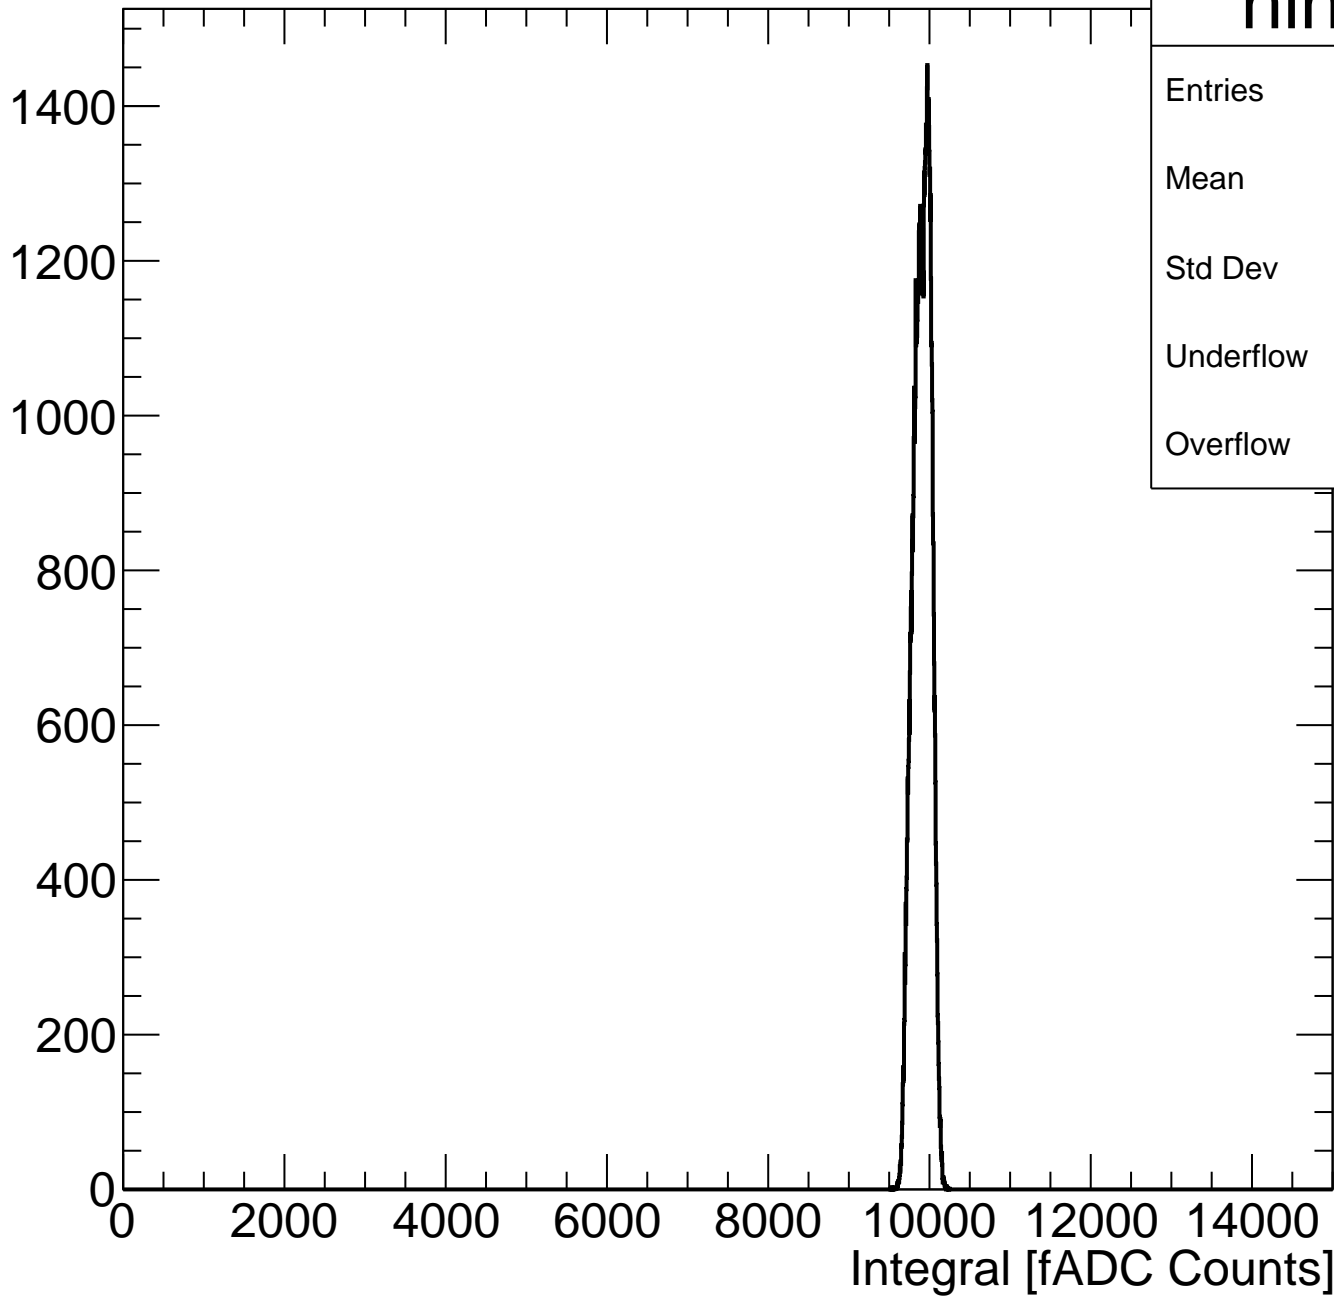

Integral Distribution (no pedestal subtraction)

hint	
Entries	100004
Mean	9909
Std Dev	105.3
Underflow	2
Overflow	0