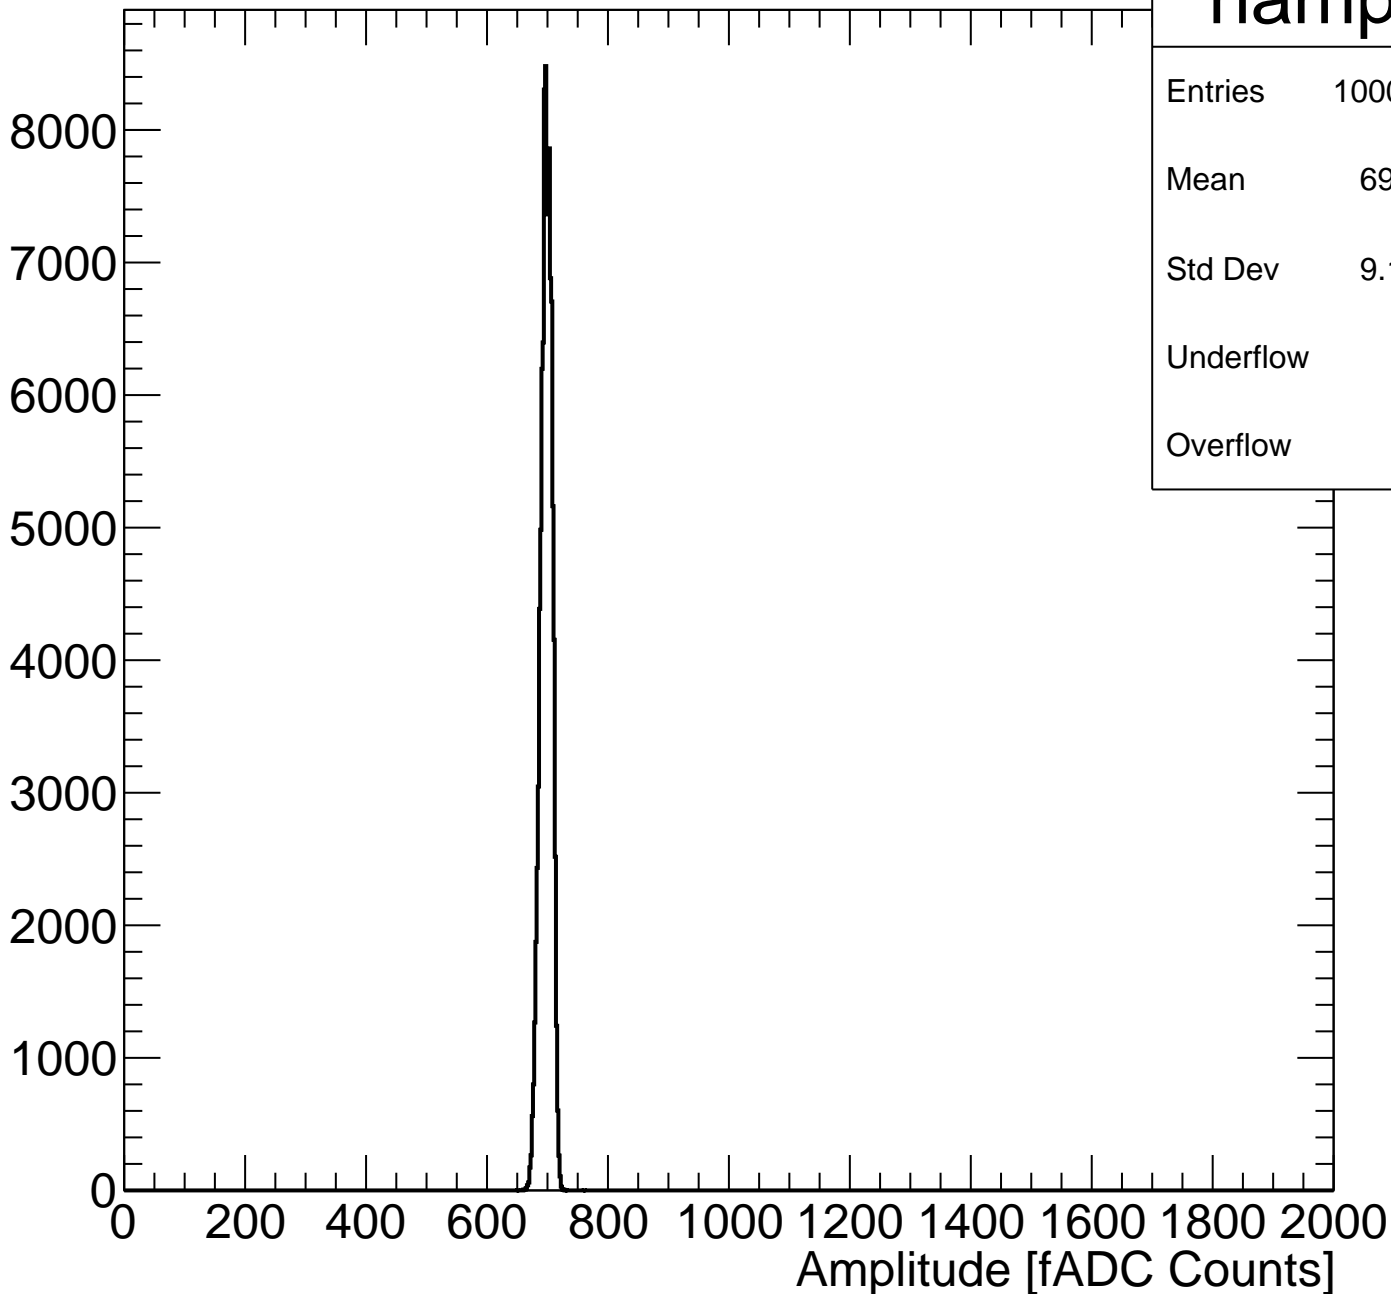

Pedestal Distribution (average fADC count between 52 - 88 ns)

# Amplitude Distribution (no pedestal subtraction)