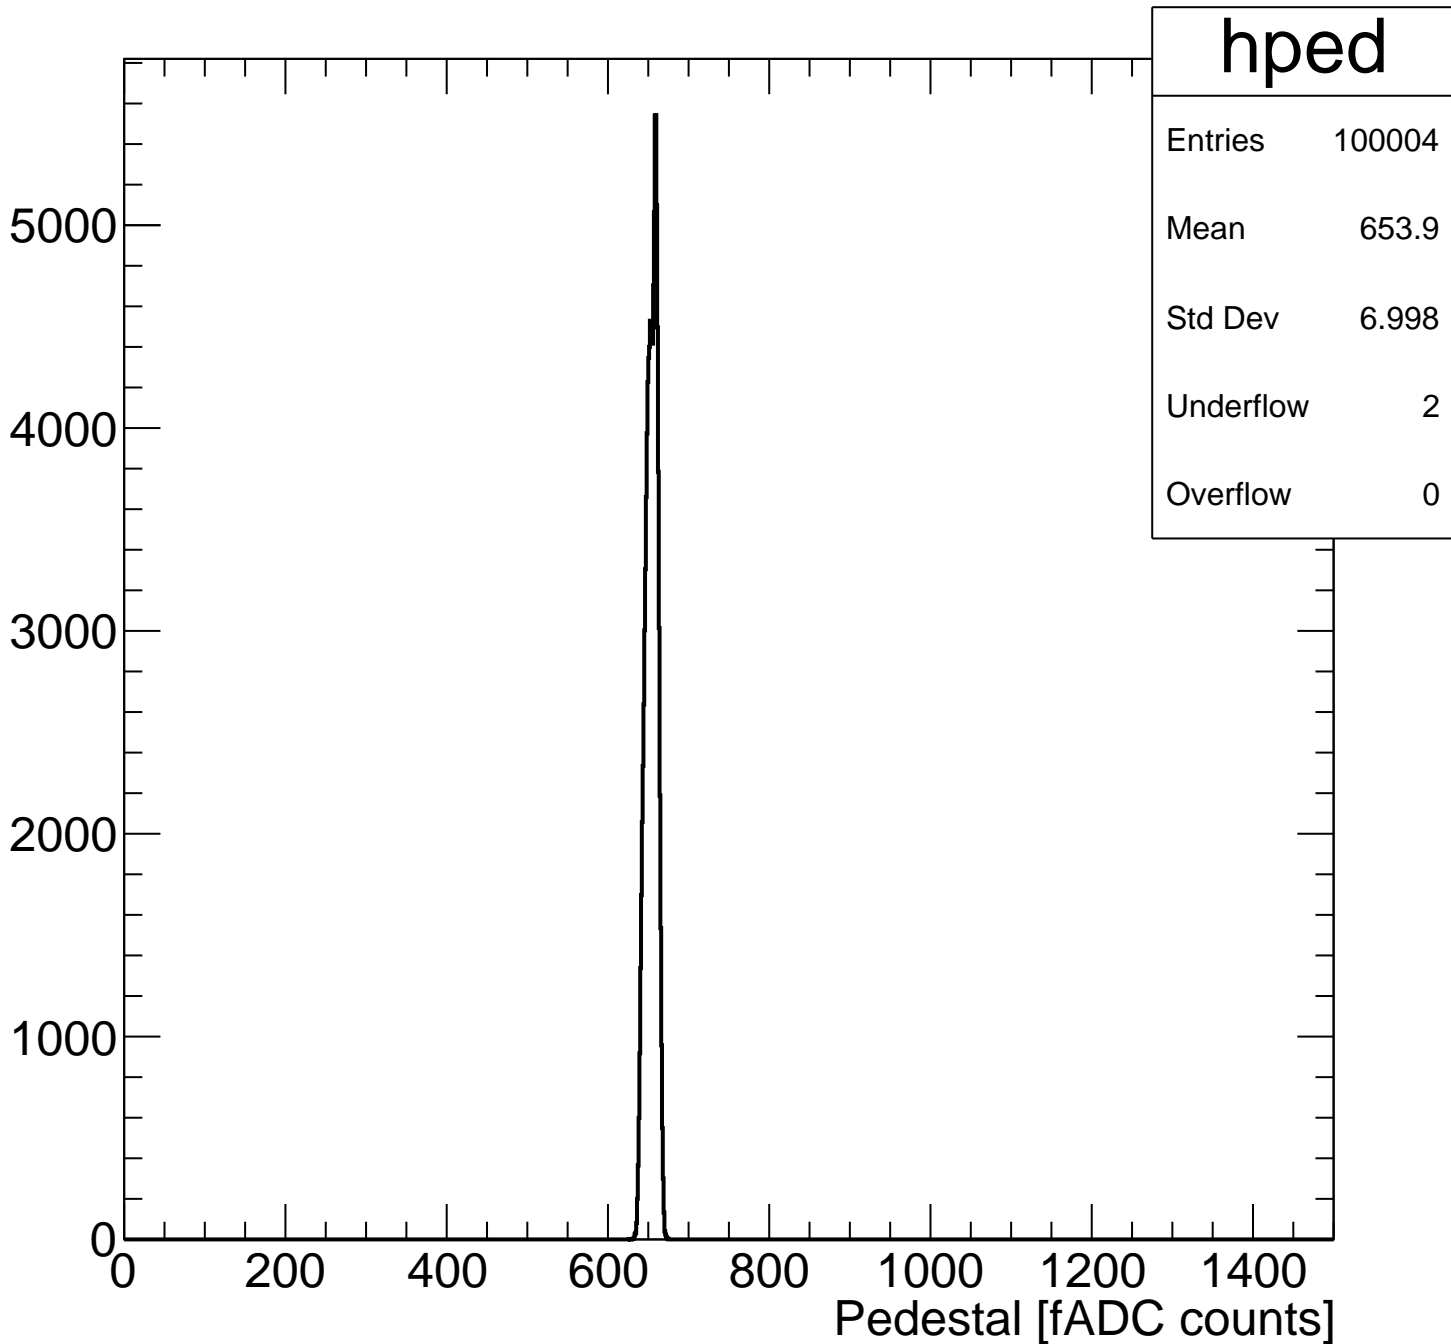

Pedestal Distribution (average fADC count between 52 - 88 ns)

# Amplitude Distribution (no pedestal subtraction)

# Integral Distribution (no pedestal subtraction)

hint	
Entries	100004
Mean	9909
Std Dev	105.3
Underflow	2
Overflow	0

# Amplitude Distribution (with pedestal subtraction)