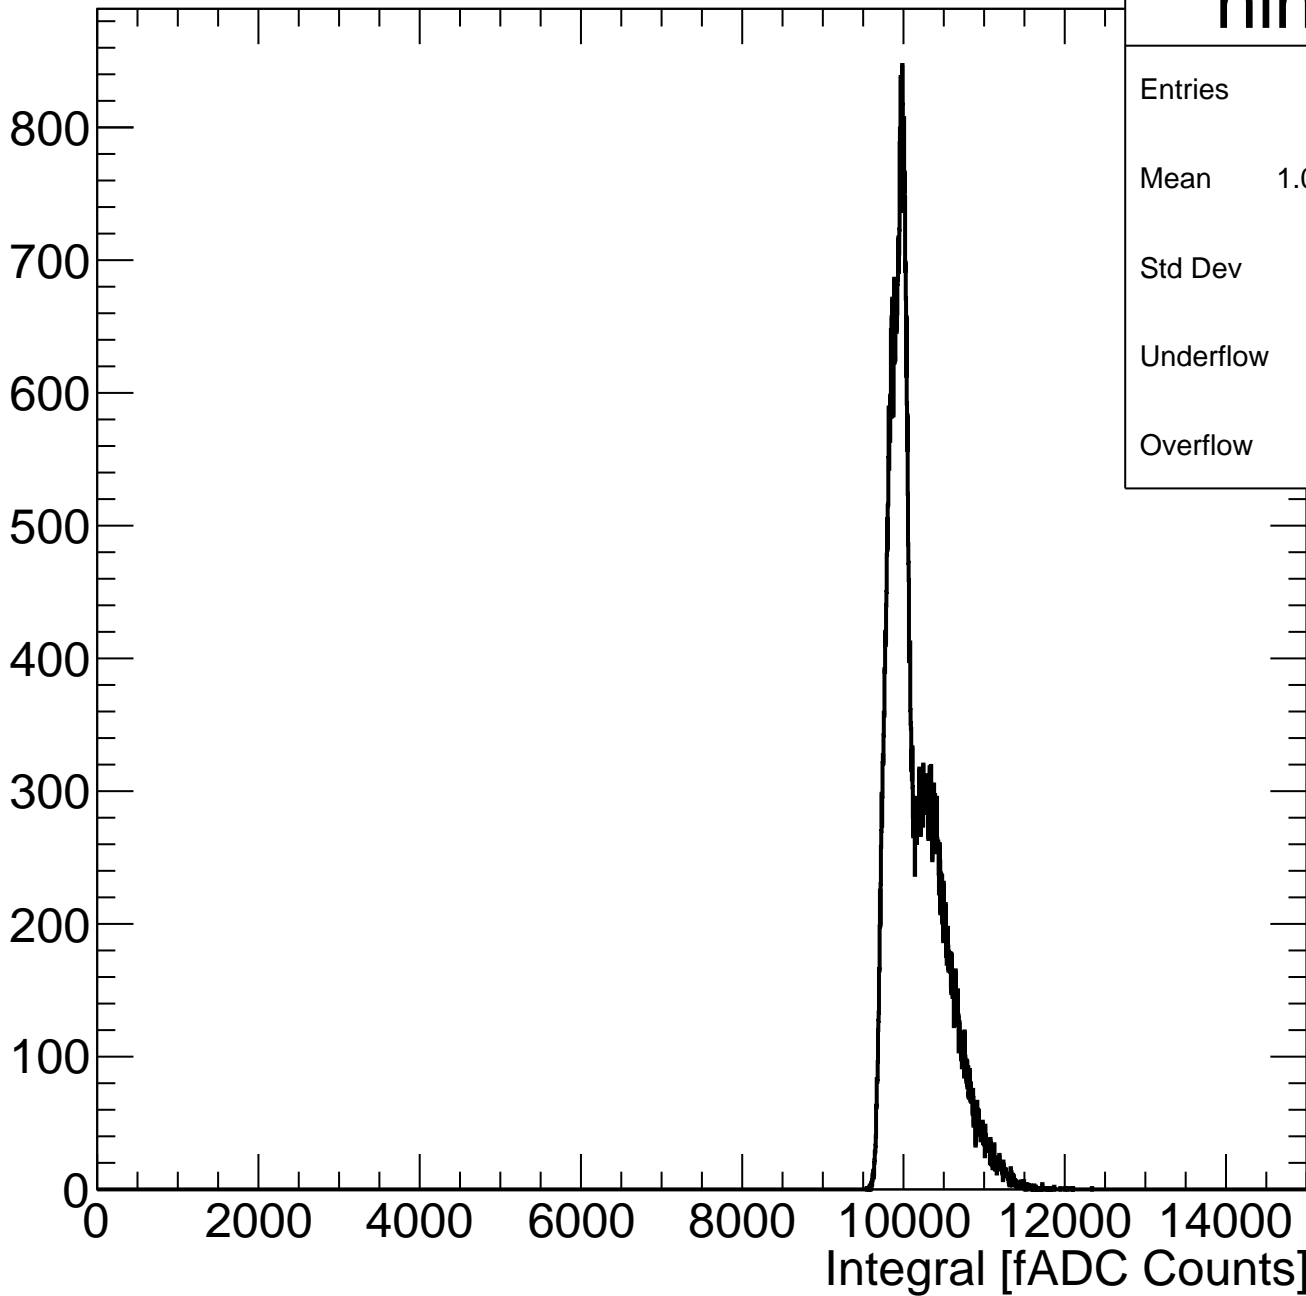

Pedestal Distribution (average fADC count between 52 - 88 ns)

hped

Entries	100004
Mean	654.9
Std Dev	7.214
Underflow	2
Overflow	0

# Amplitude Distribution (no pedestal subtraction)

# Integral Distribution (no pedestal subtraction)

**hint**

Entries	100004
Mean	1.015e+04
Std Dev	330.5
Underflow	2
Overflow	0

Amplitude Distribution (with pedestal subtraction)