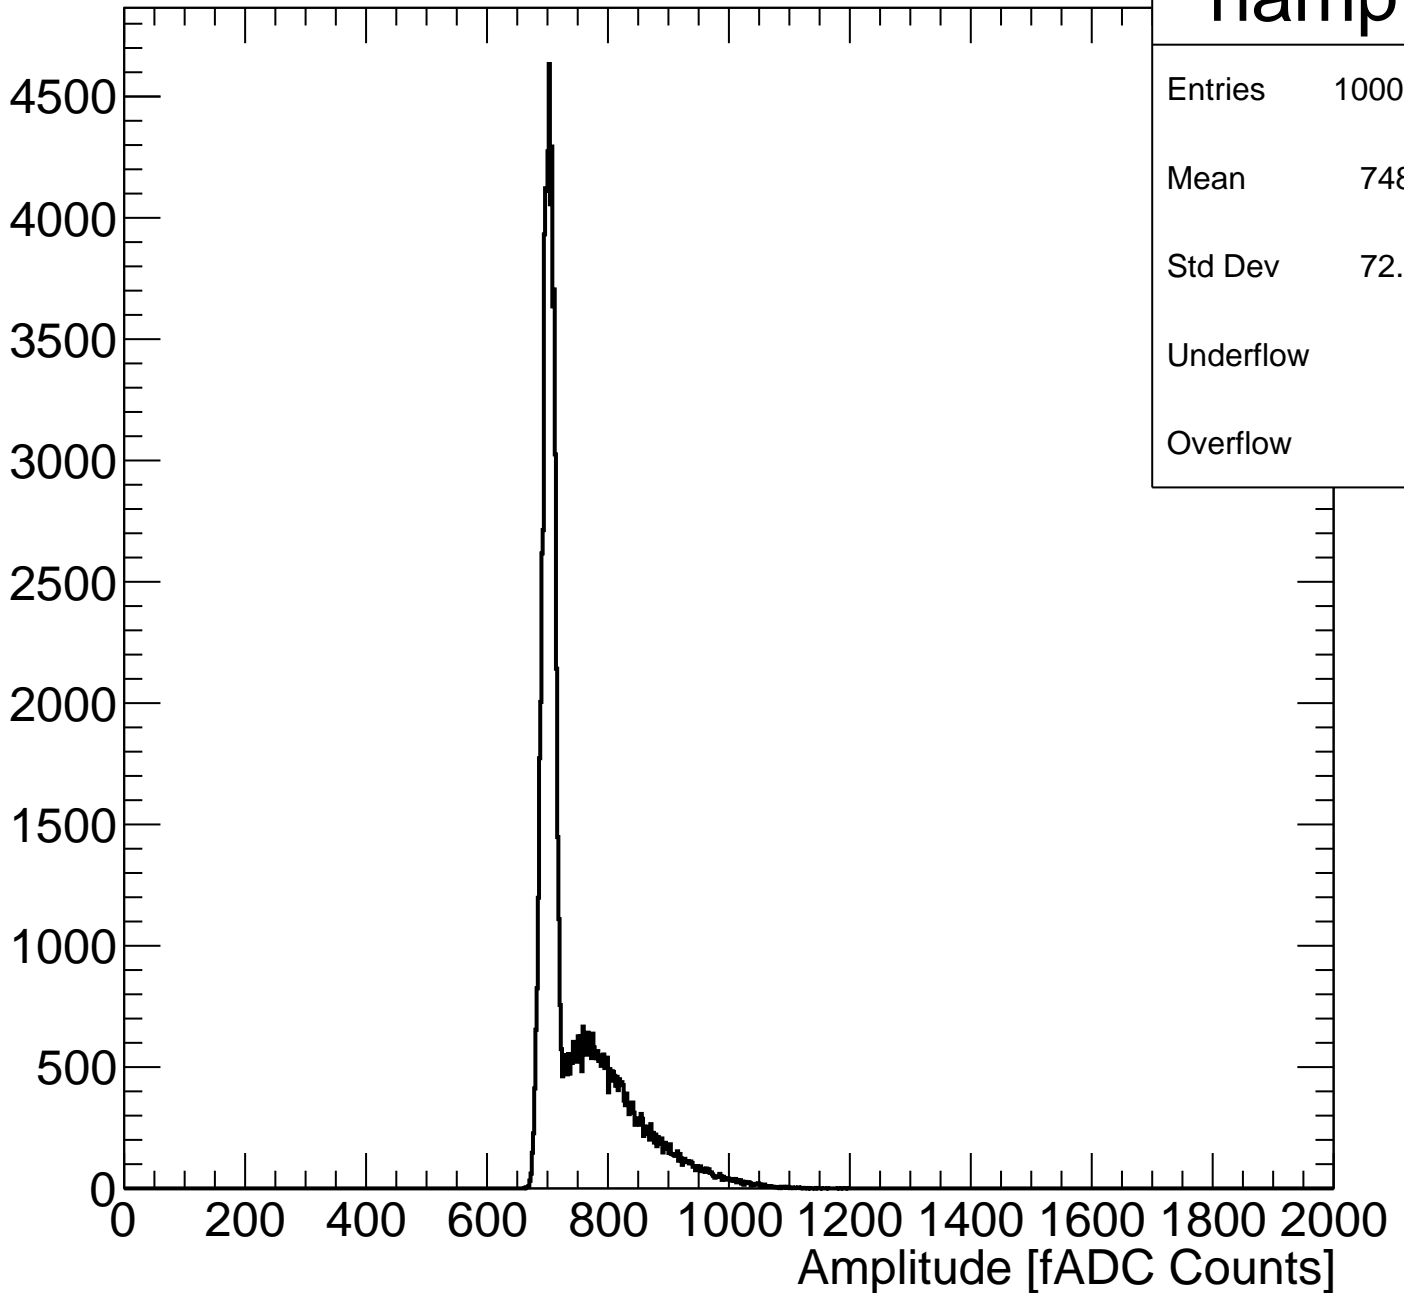

Pedestal Distribution (average fADC count between 52 - 88 ns)

hped

Entries	100004
Mean	654.9
Std Dev	7.214
Underflow	2
Overflow	0

# Amplitude Distribution (no pedestal subtraction)

# Integral Distribution (no pedestal subtraction)

**hint**

Entries	100004
Mean	1.015e+04
Std Dev	330.5
Underflow	2
Overflow	0

Amplitude Distribution (with pedestal subtraction)