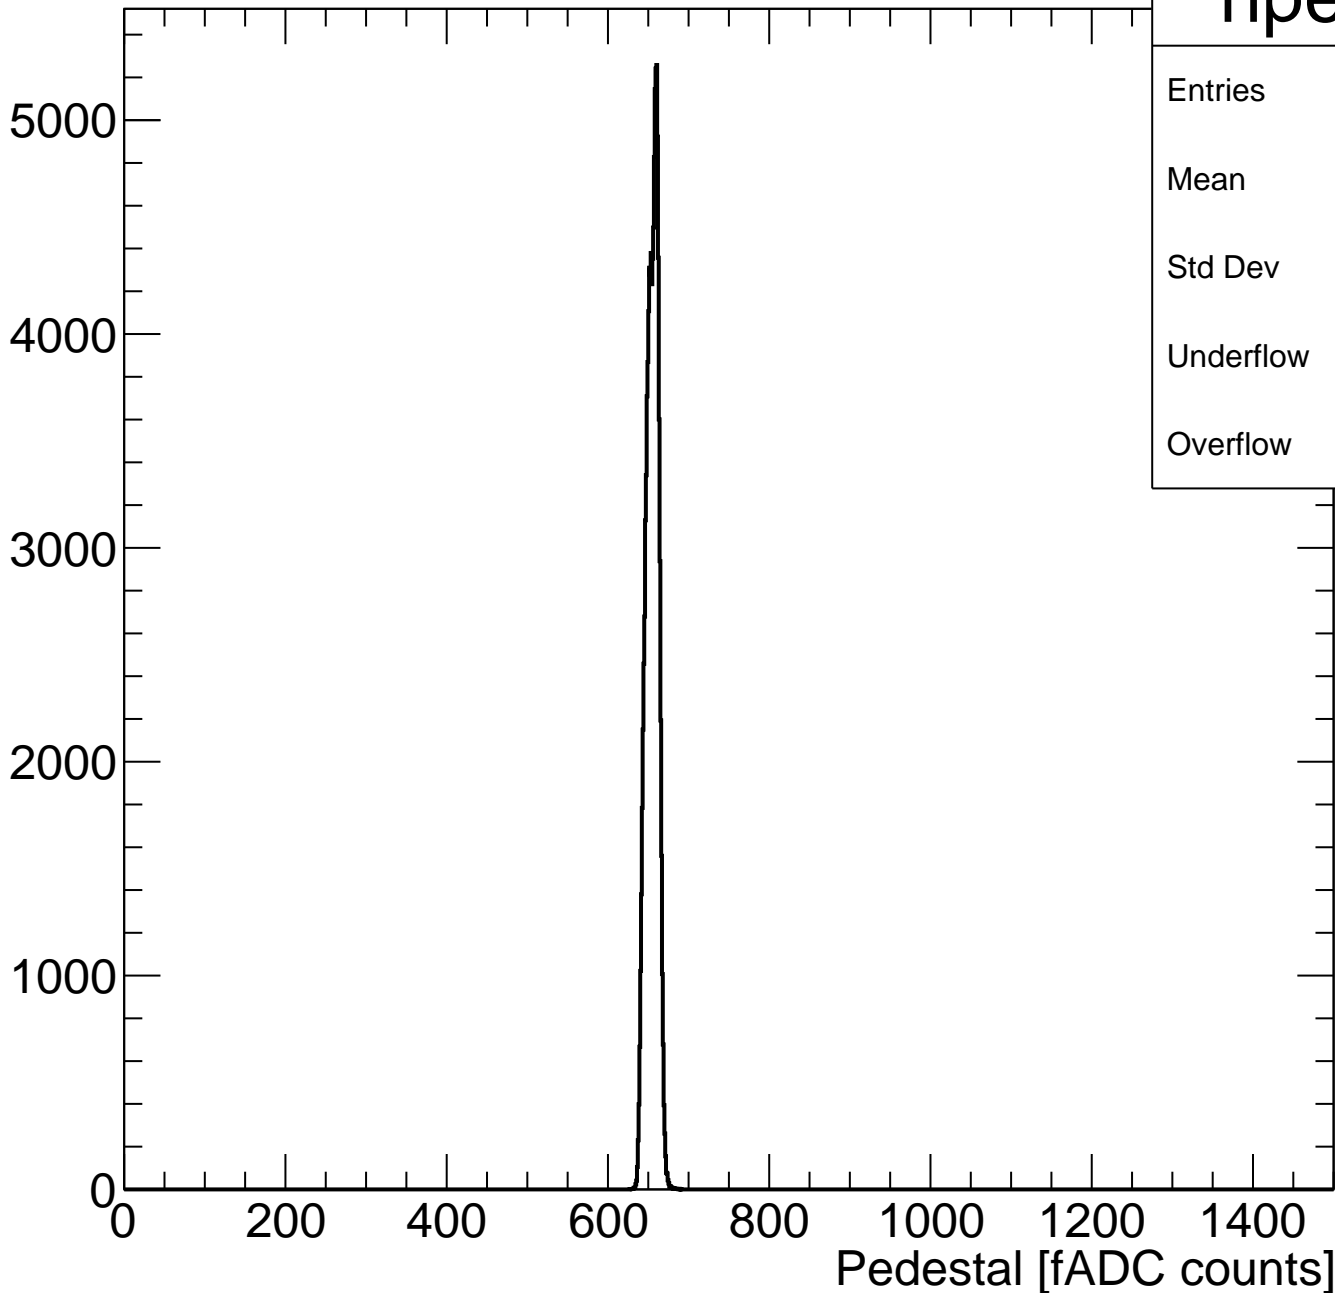

Pedestal Distribution (average fADC count between 52 - 88 ns)

hped

Entries	100004
Mean	654.9
Std Dev	7.214
Underflow	2
Overflow	0

# Amplitude Distribution (no pedestal subtraction)

# Integral Distribution (no pedestal subtraction)

**hint**

Entries	100004
Mean	1.015e+04
Std Dev	330.5
Underflow	2
Overflow	0

Amplitude Distribution (with pedestal subtraction)