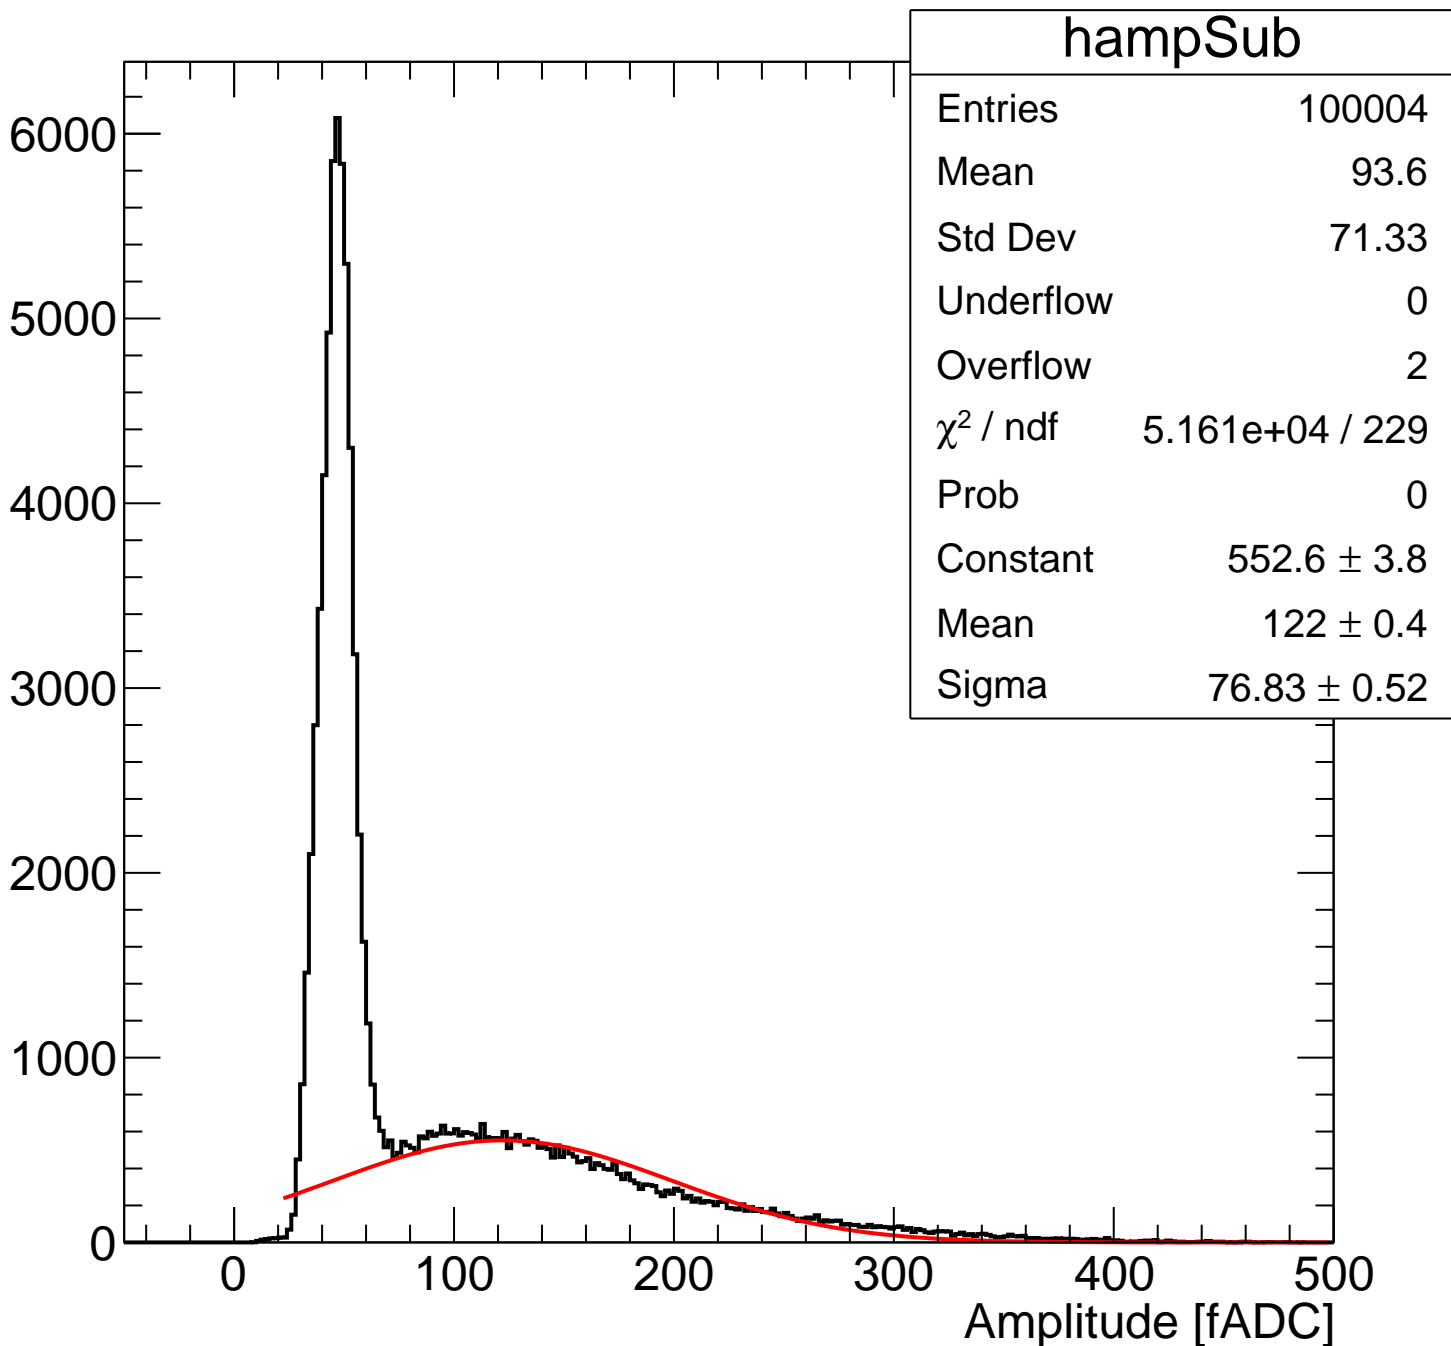

Pedestal Distribution (average fADC count between 52 - 88 ns)

hped

Entries	100004
Mean	654.9
Std Dev	7.214
Underflow	2
Overflow	0

# Amplitude Distribution (no pedestal subtraction)

# Integral Distribution (no pedestal subtraction)

**hint**

Entries	100004
Mean	1.015e+04
Std Dev	330.5
Underflow	2
Overflow	0

Amplitude Distribution (with pedestal subtraction)