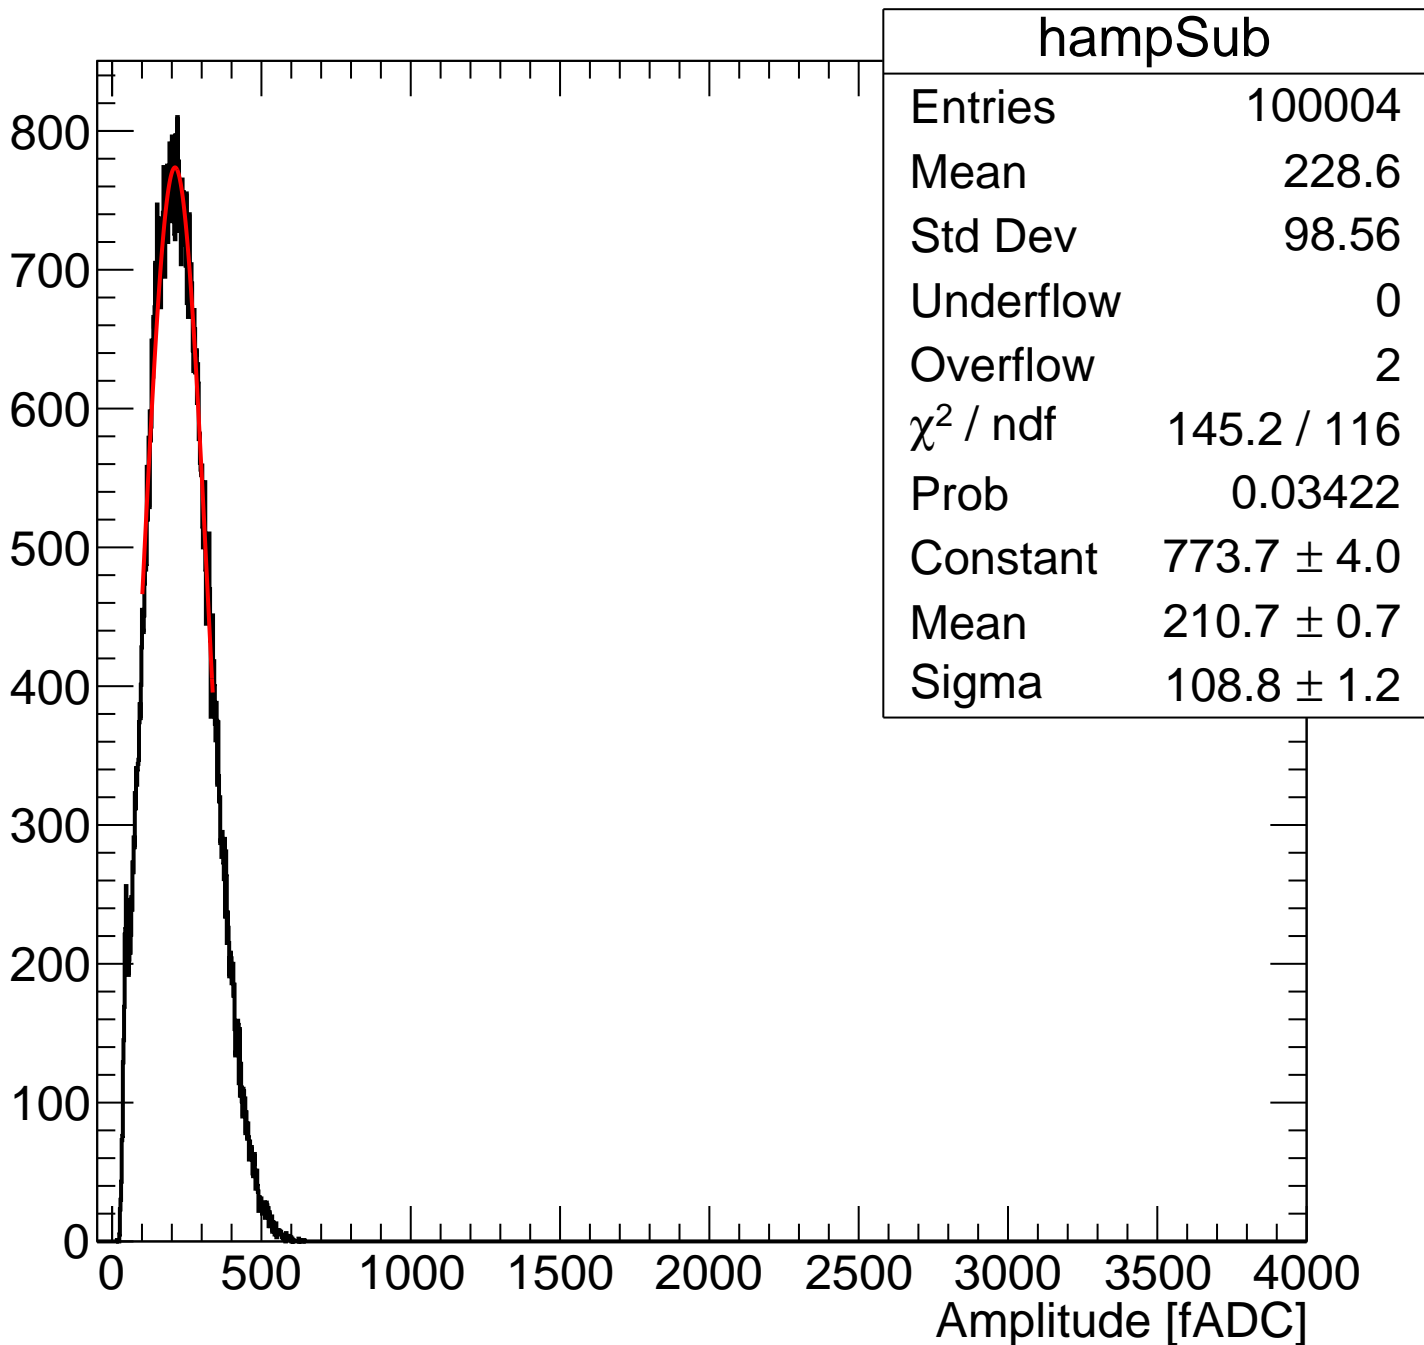

Pedestal Distribution (average fADC count between 52 - 88 ns)

hped	
Entries	100004
Mean	261.1
Std Dev	7.59
Underflow	2
Overflow	0

Amplitude Distribution (no pedestal subtraction)

Integral Distribution (no pedestal subtraction)

Amplitude Distribution (with pedestal subtraction)

Integral Distribution (with pedestal subtraction)