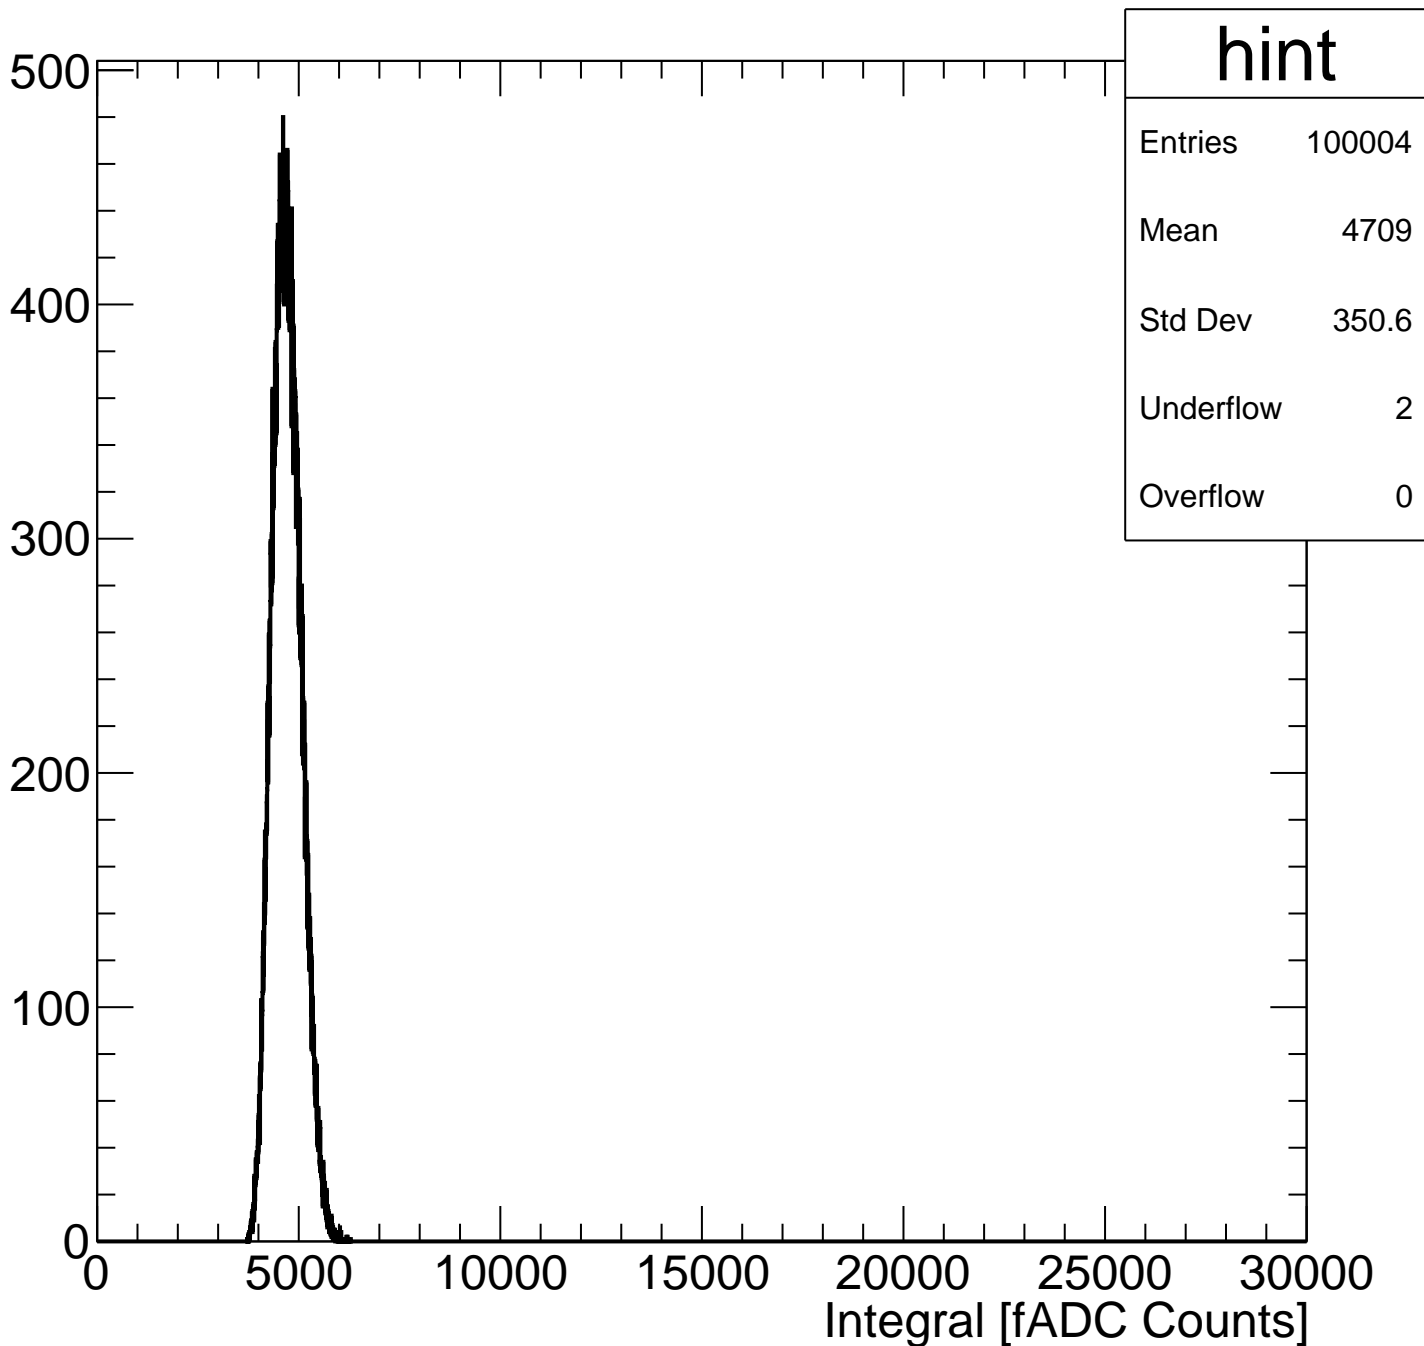

Pedestal Distribution (average fADC count between 52 - 88 ns)

hped	
Entries	100004
Mean	261.1
Std Dev	7.59
Underflow	2
Overflow	0

Amplitude Distribution (no pedestal subtraction)

Integral Distribution (no pedestal subtraction)

Amplitude Distribution (with pedestal subtraction)

Integral Distribution (with pedestal subtraction)