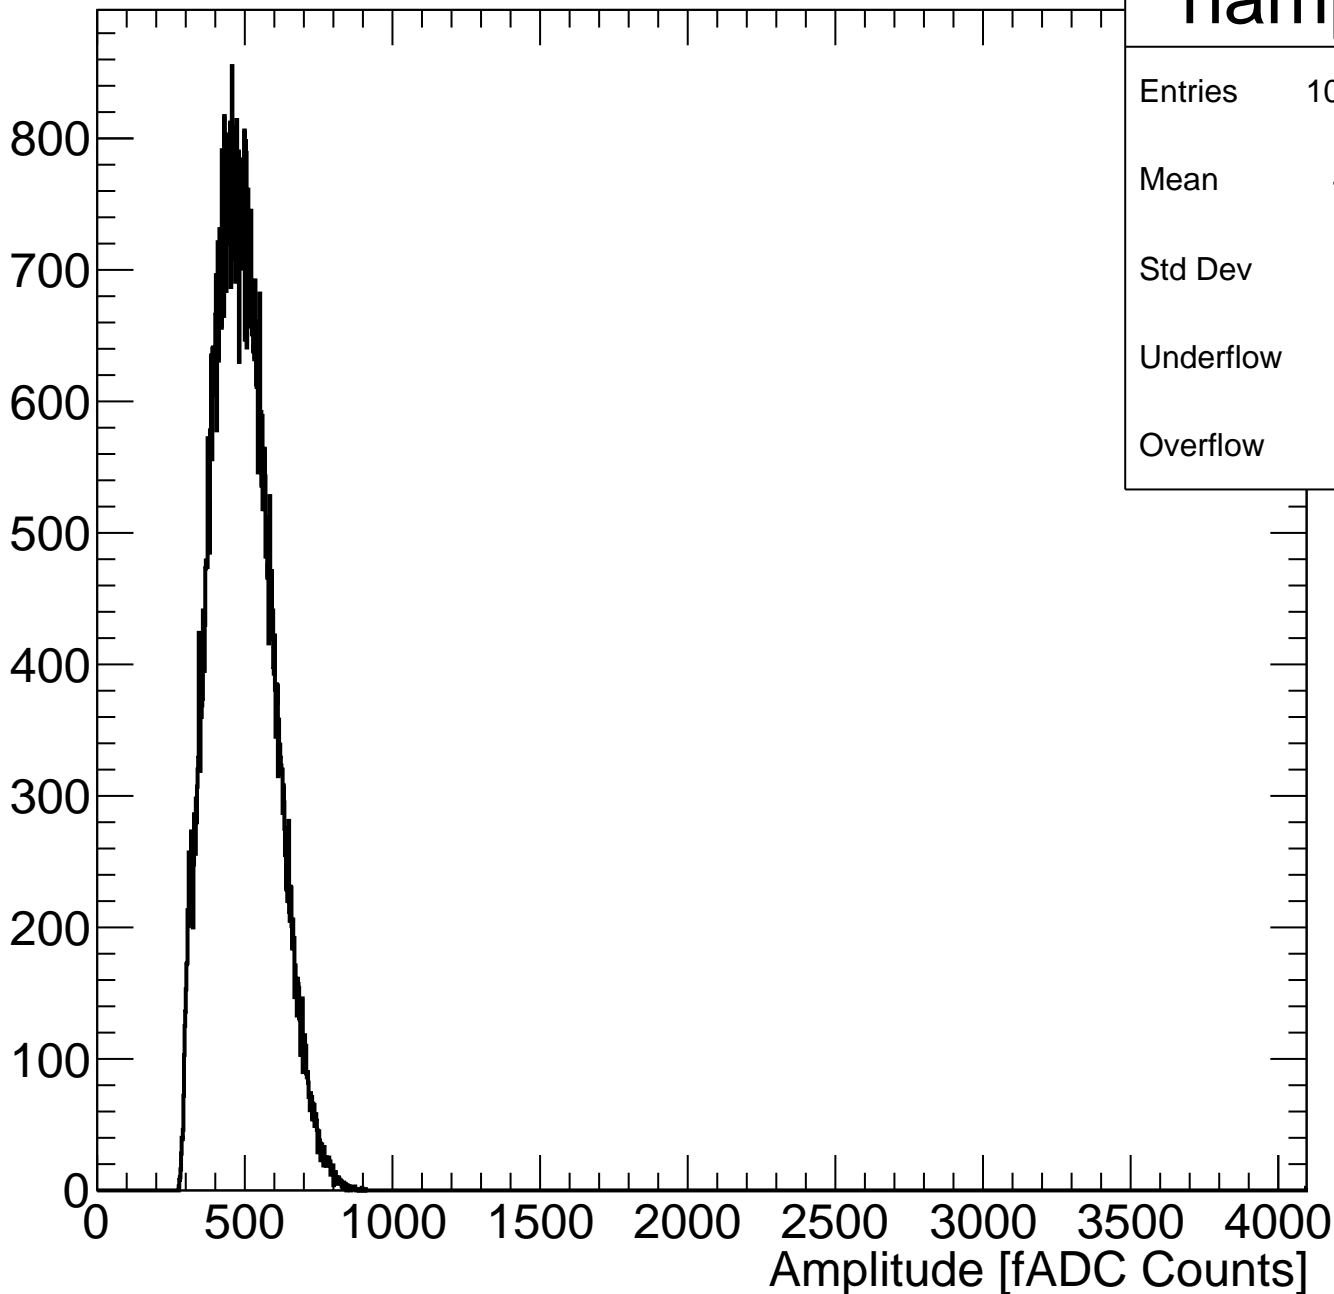

Pedestal Distribution (average fADC count between 52 - 88 ns)

hped	
Entries	100004
Mean	261.1
Std Dev	7.59
Underflow	2
Overflow	0

Amplitude Distribution (no pedestal subtraction)

Integral Distribution (no pedestal subtraction)

Amplitude Distribution (with pedestal subtraction)

Integral Distribution (with pedestal subtraction)