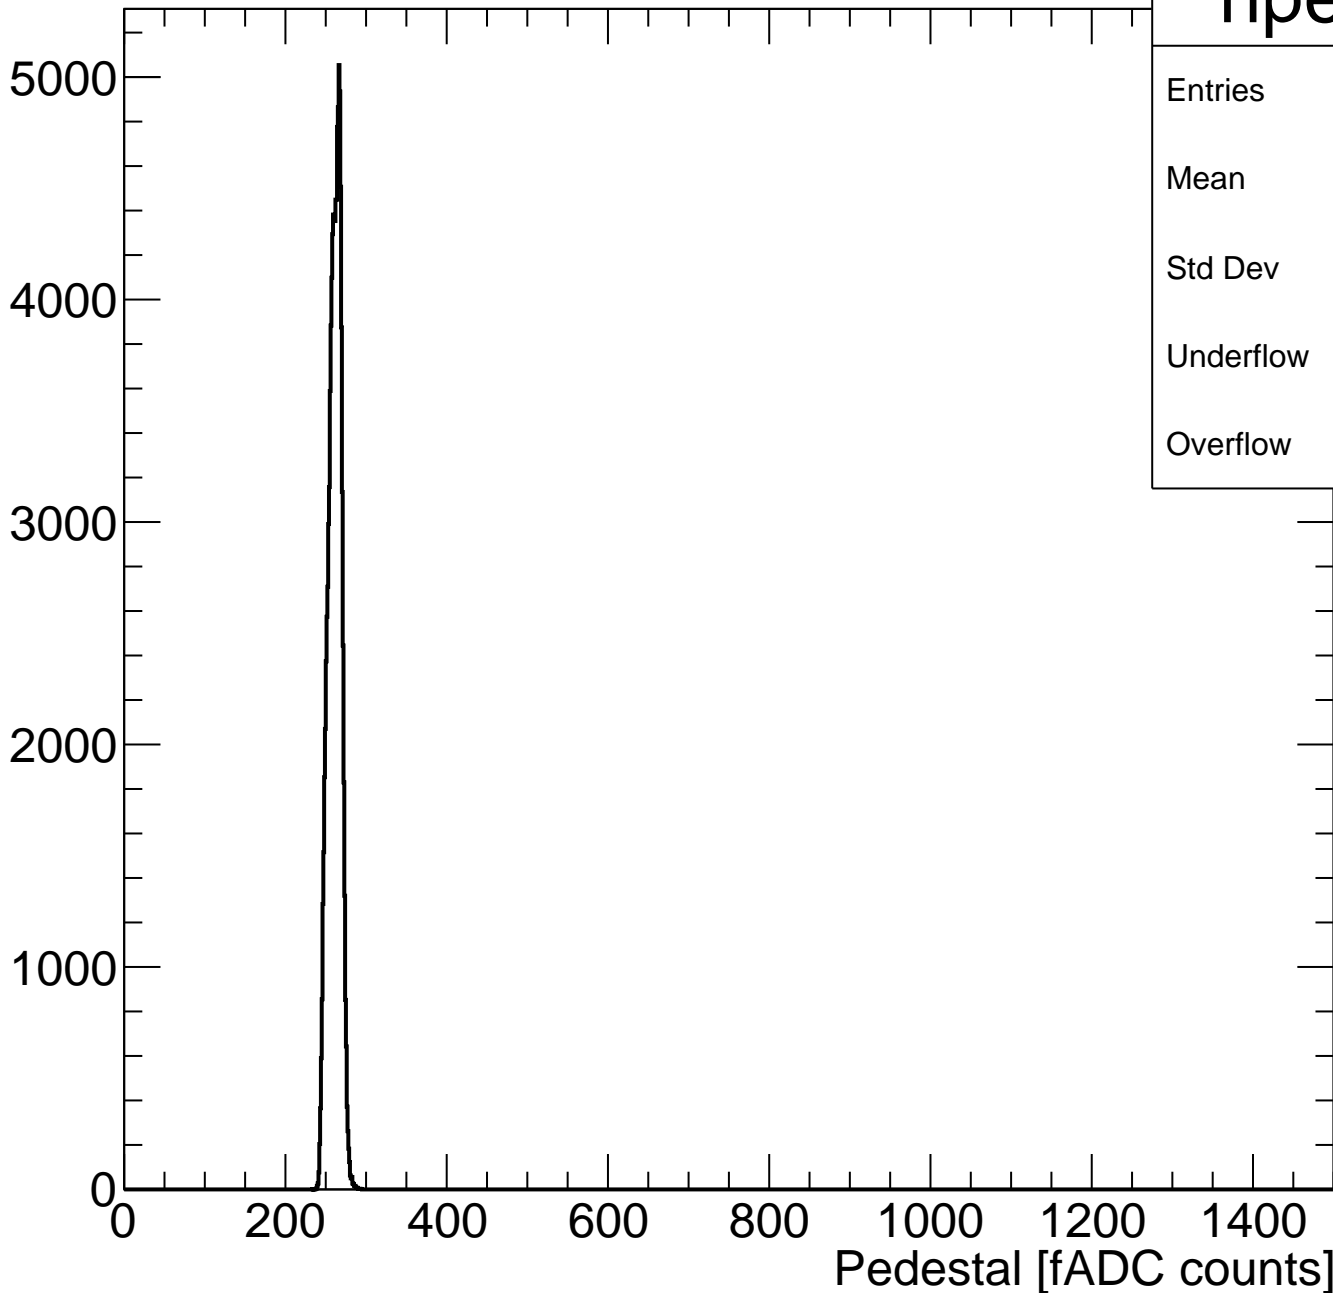

Pedestal Distribution (average fADC count between 52 - 88 ns)

hped	
Entries	100004
Mean	261.1
Std Dev	7.59
Underflow	2
Overflow	0

Amplitude Distribution (no pedestal subtraction)

Integral Distribution (no pedestal subtraction)

Amplitude Distribution (with pedestal subtraction)

Integral Distribution (with pedestal subtraction)