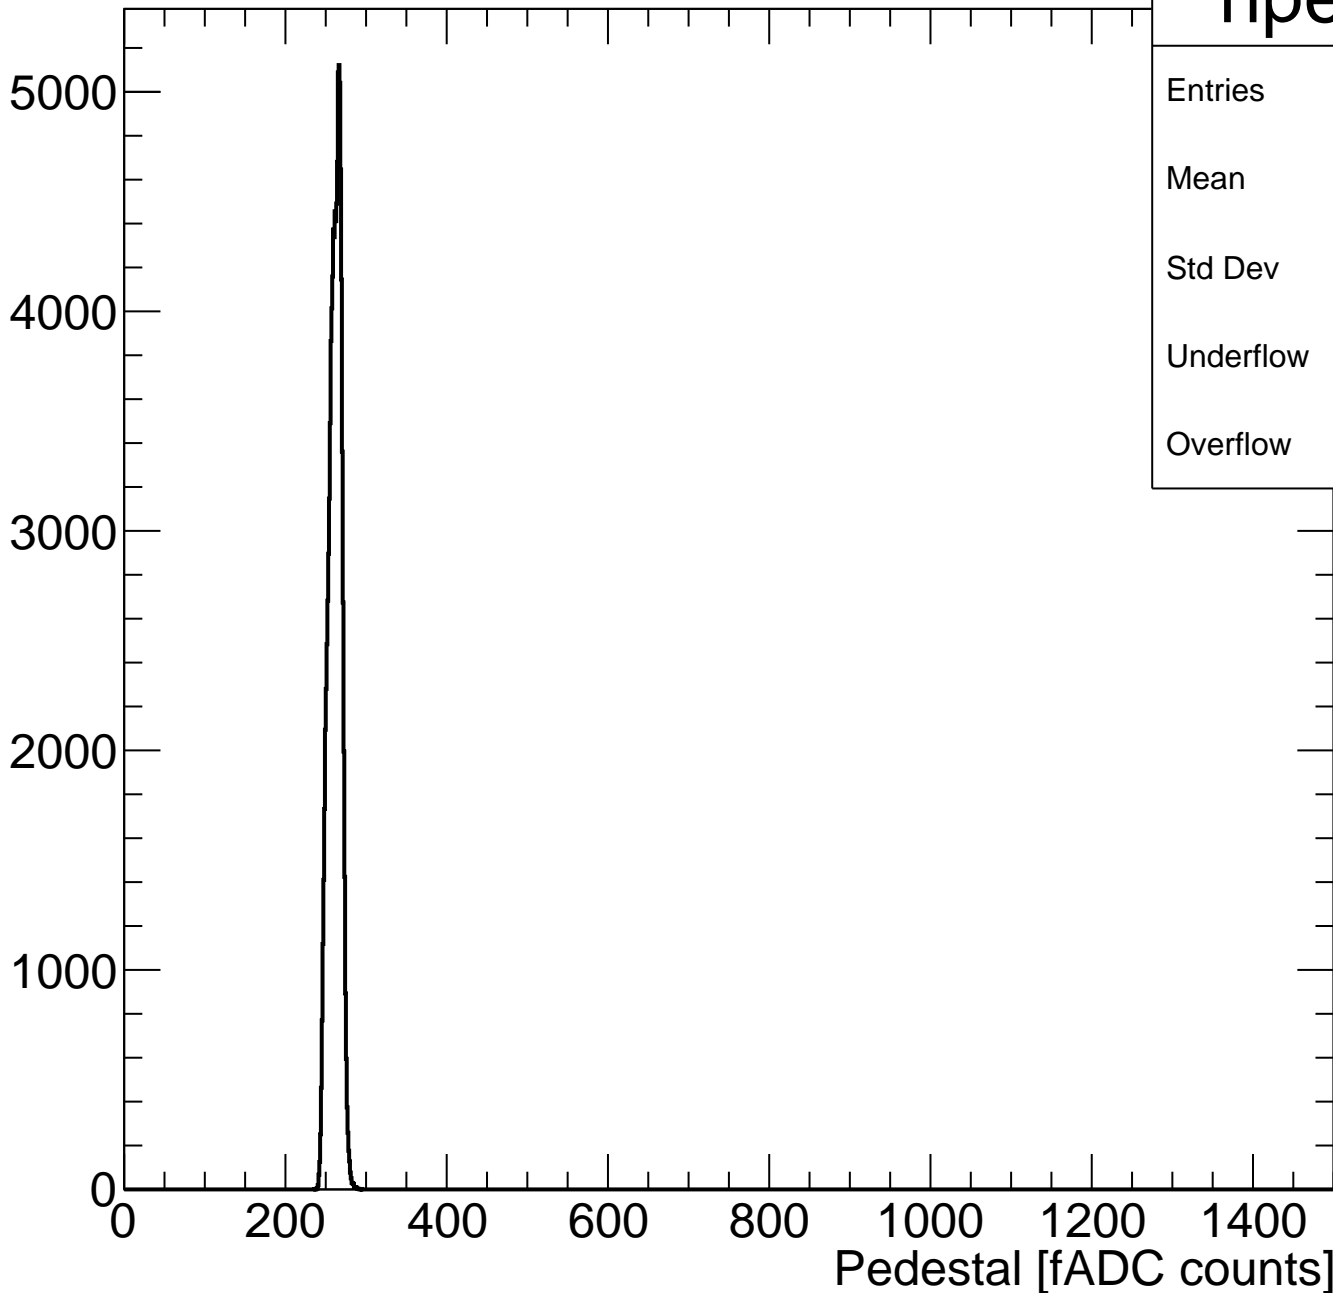

Pedestal Distribution (average fADC count between 52 - 88 ns)

hped	
Entries	100004
Mean	261.4
Std Dev	7.49
Underflow	2
Overflow	0

Amplitude Distribution (no pedestal subtraction)

hamp	
Entries	100004
Mean	549.9
Std Dev	124.2
Underflow	0
Overflow	2

Integral Distribution (no pedestal subtraction)

Amplitude Distribution (with pedestal subtraction)

Integral Distribution (with pedestal subtraction)