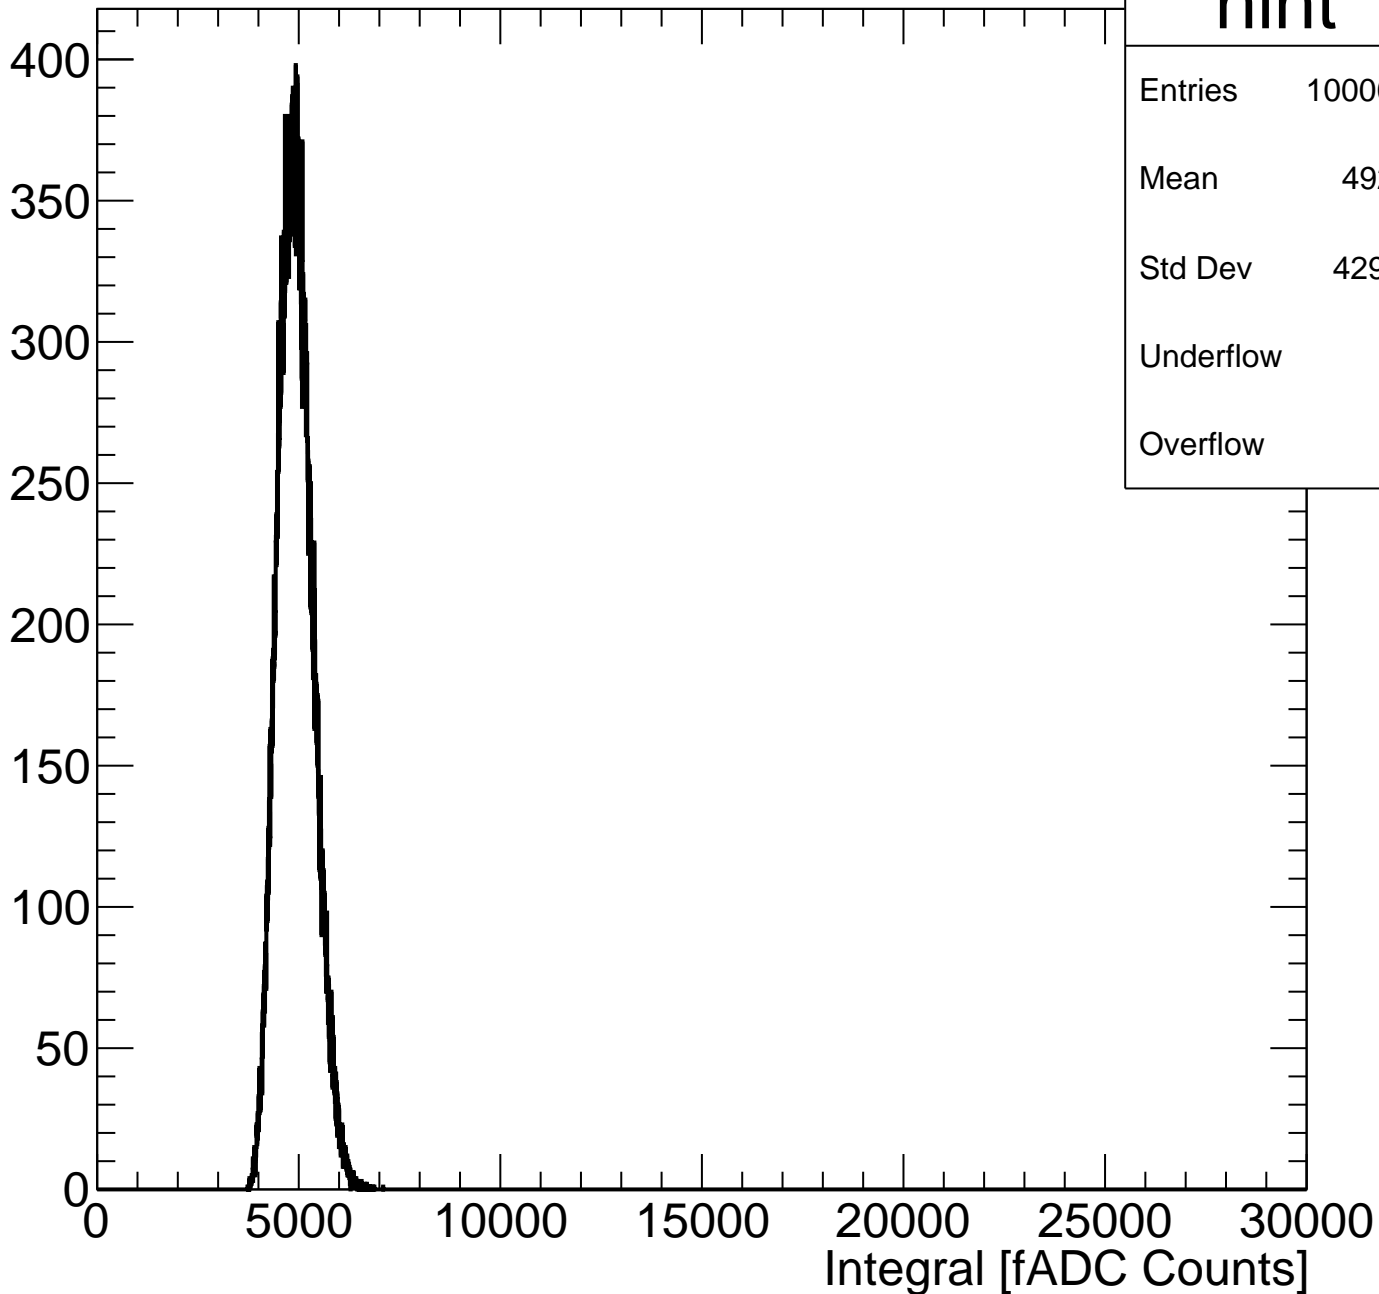

Pedestal Distribution (average fADC count between 52 - 88 ns)

hped	
Entries	100004
Mean	261.4
Std Dev	7.49
Underflow	2
Overflow	0

Amplitude Distribution (no pedestal subtraction)

hamp	
Entries	100004
Mean	549.9
Std Dev	124.2
Underflow	0
Overflow	2

Integral Distribution (no pedestal subtraction)

Amplitude Distribution (with pedestal subtraction)

Integral Distribution (with pedestal subtraction)