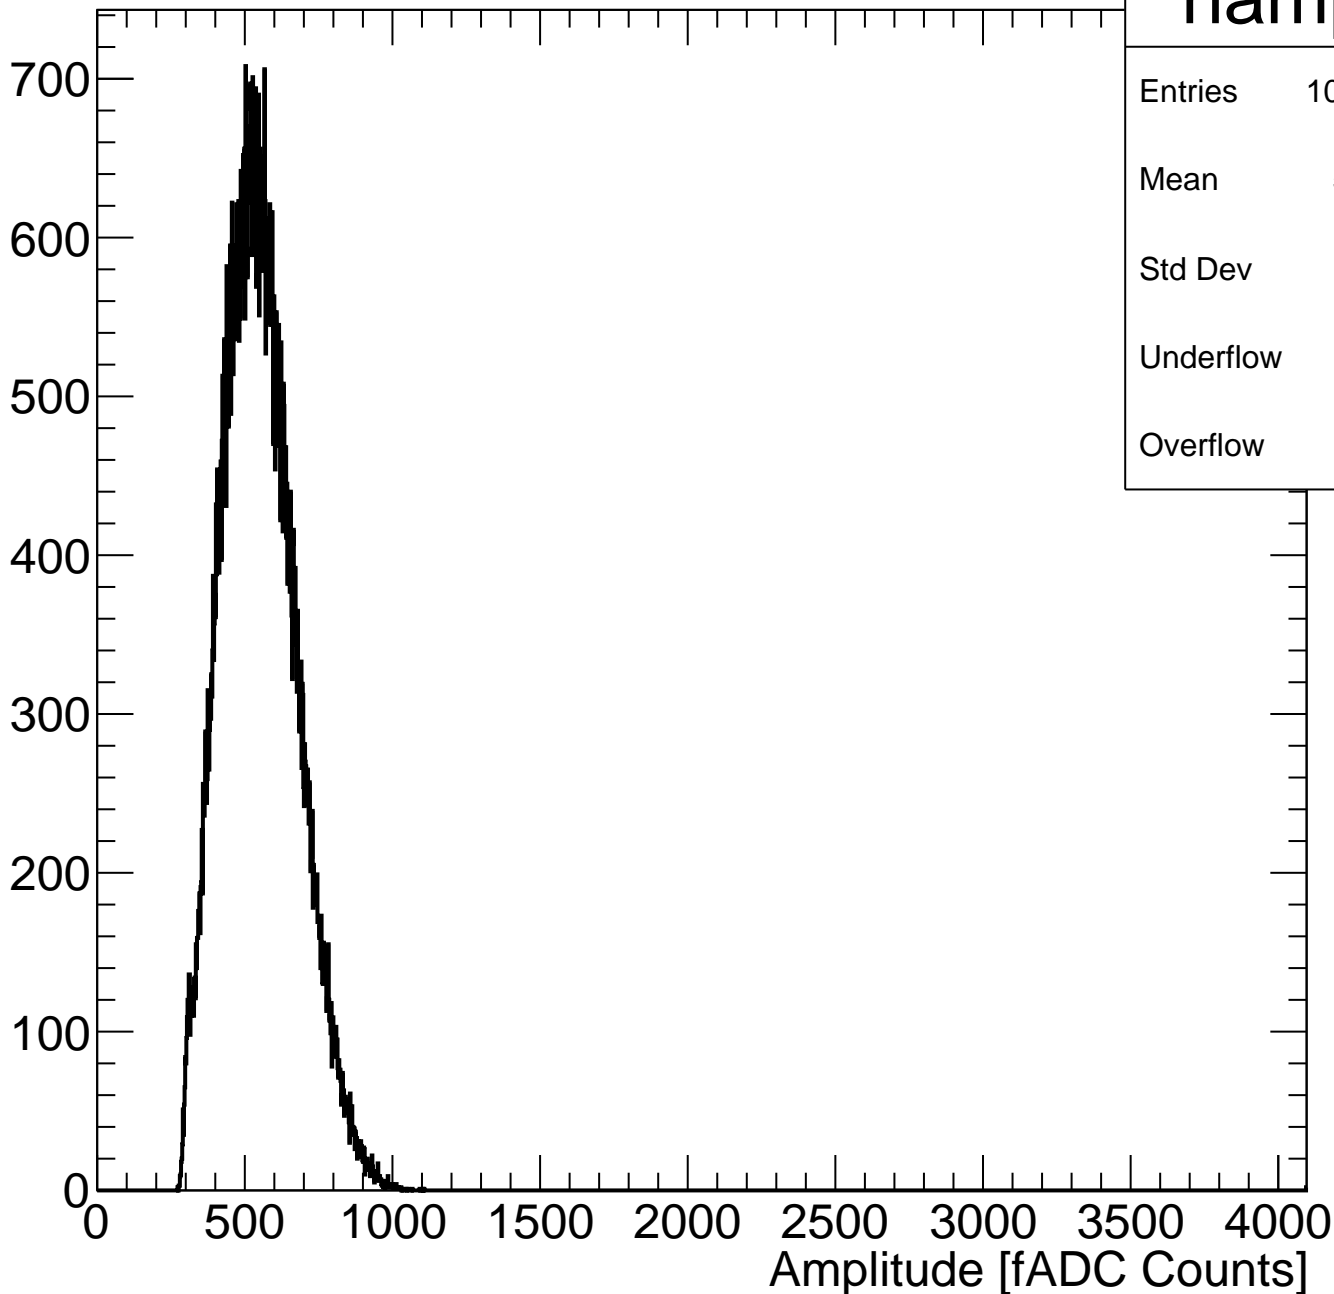

Pedestal Distribution (average fADC count between 52 - 88 ns)

hped	
Entries	100004
Mean	261.4
Std Dev	7.49
Underflow	2
Overflow	0

Amplitude Distribution (no pedestal subtraction)

hamp	
Entries	100004
Mean	549.9
Std Dev	124.2
Underflow	0
Overflow	2

Integral Distribution (no pedestal subtraction)

Amplitude Distribution (with pedestal subtraction)

Integral Distribution (with pedestal subtraction)