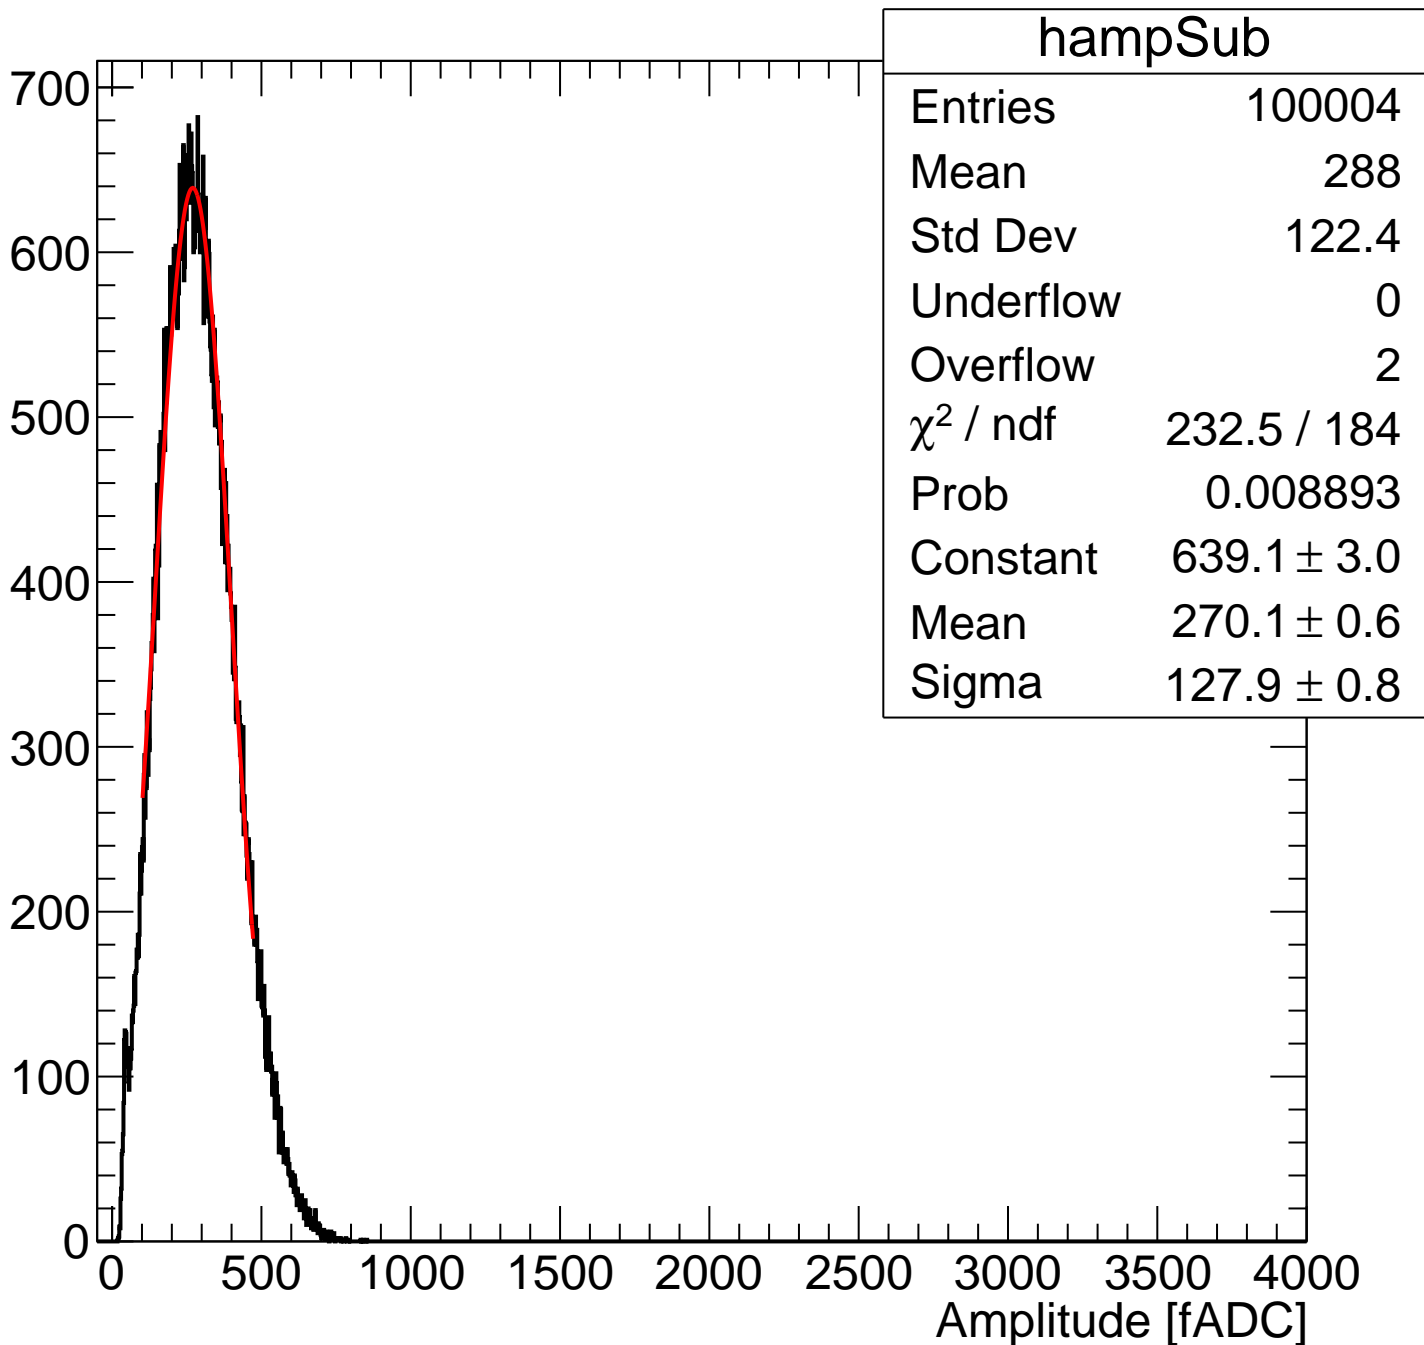

Pedestal Distribution (average fADC count between 52 - 88 ns)

hped	
Entries	100004
Mean	261.4
Std Dev	7.49
Underflow	2
Overflow	0

Amplitude Distribution (no pedestal subtraction)

hamp	
Entries	100004
Mean	549.9
Std Dev	124.2
Underflow	0
Overflow	2

Integral Distribution (no pedestal subtraction)

Amplitude Distribution (with pedestal subtraction)

Integral Distribution (with pedestal subtraction)