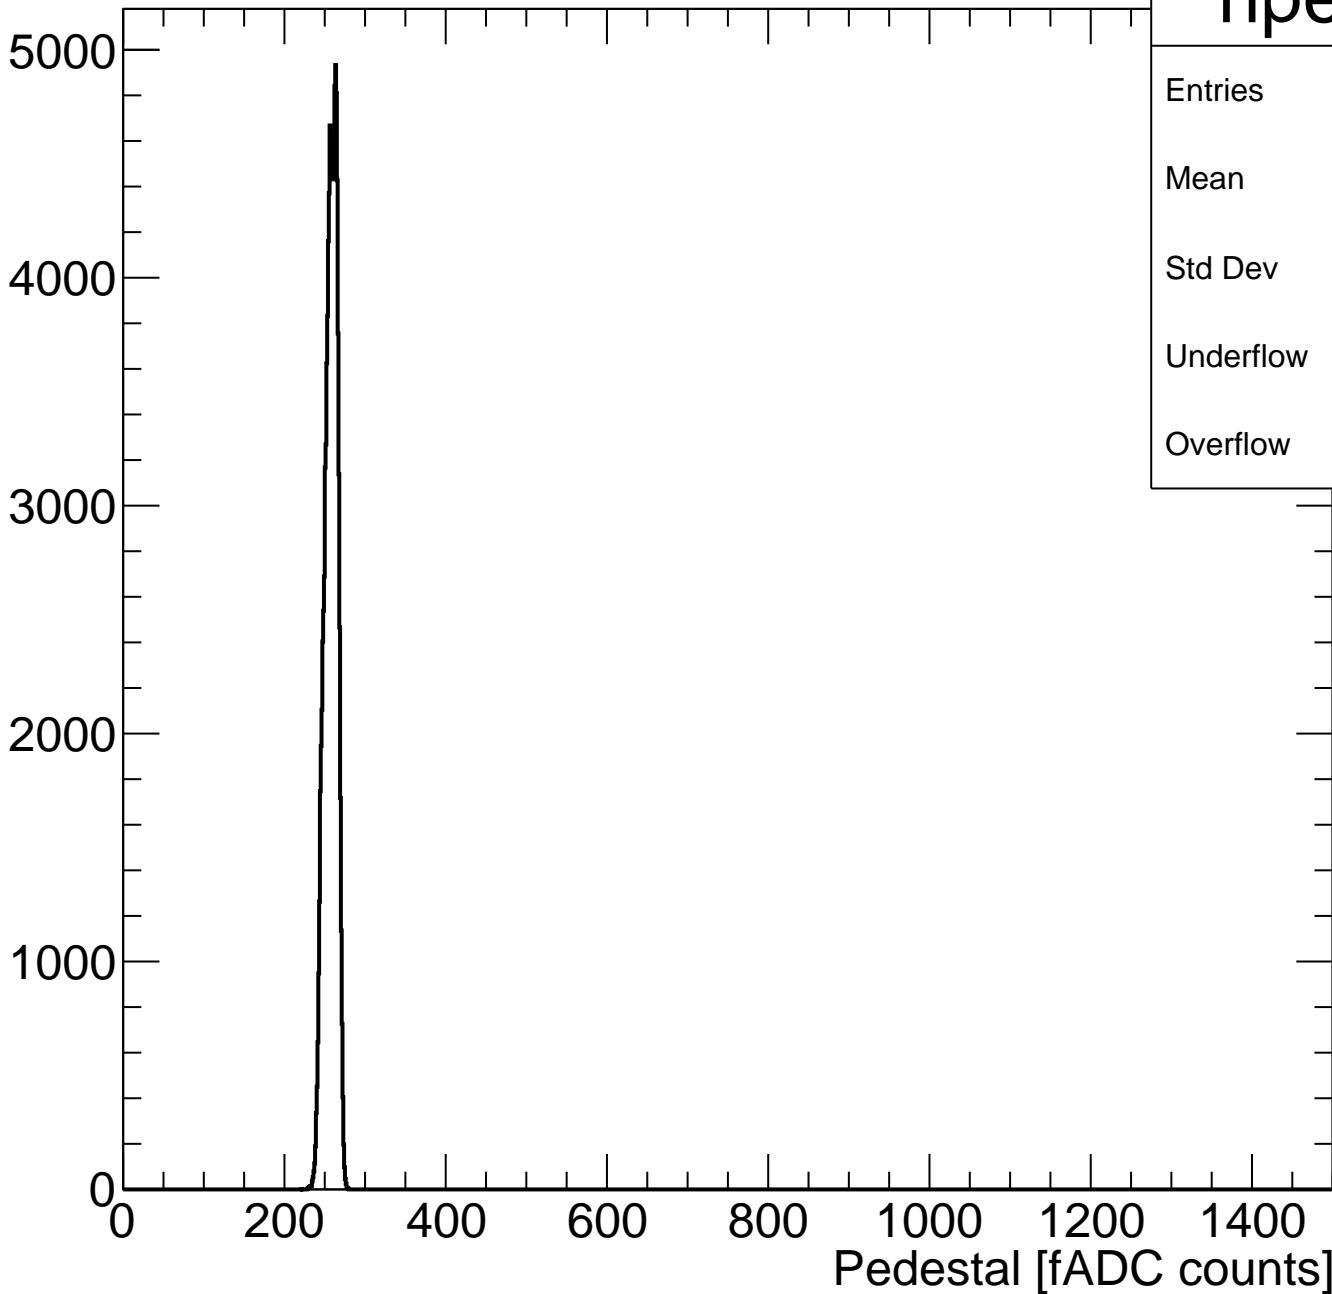

Pedestal Distribution (average fADC count between 52 - 88 ns)

| hped | |
|-----------|--------|
| Entries | 100004 |
| Mean | 257.6 |
| Std Dev | 7.535 |
| Underflow | 2 |
| Overflow | 0 |

Amplitude Distribution (no pedestal subtraction)

hamp

Entries 100004

Mean 304.1

Std Dev 19.47

Underflow 0

Overflow 2

Integral Distribution (no pedestal subtraction)

Amplitude Distribution (with pedestal subtraction)

Integral Distribution (with pedestal subtraction)