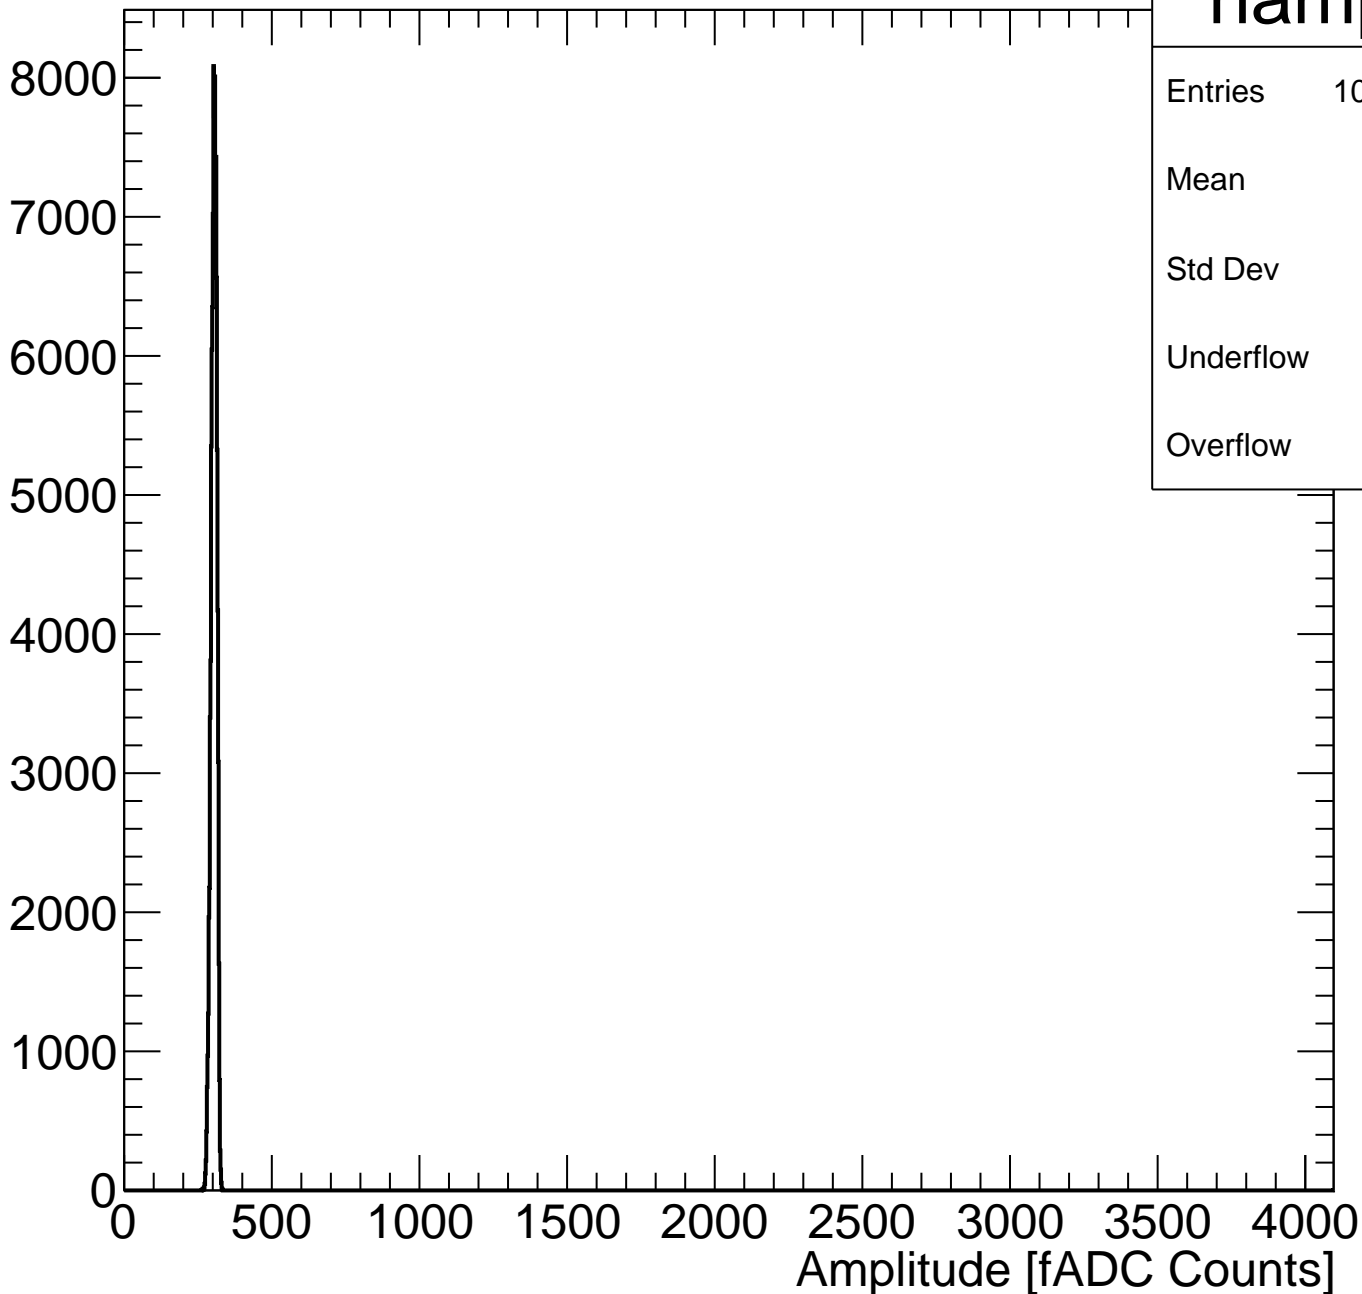

Pedestal Distribution (average fADC count between 52 - 88 ns)

| hped | |
|-----------|--------|
| Entries | 100004 |
| Mean | 257.6 |
| Std Dev | 7.535 |
| Underflow | 2 |
| Overflow | 0 |

Amplitude Distribution (no pedestal subtraction)

hamp

Entries 100004

Mean 304.1

Std Dev 19.47

Underflow 0

Overflow 2

Integral Distribution (no pedestal subtraction)

Amplitude Distribution (with pedestal subtraction)

Integral Distribution (with pedestal subtraction)