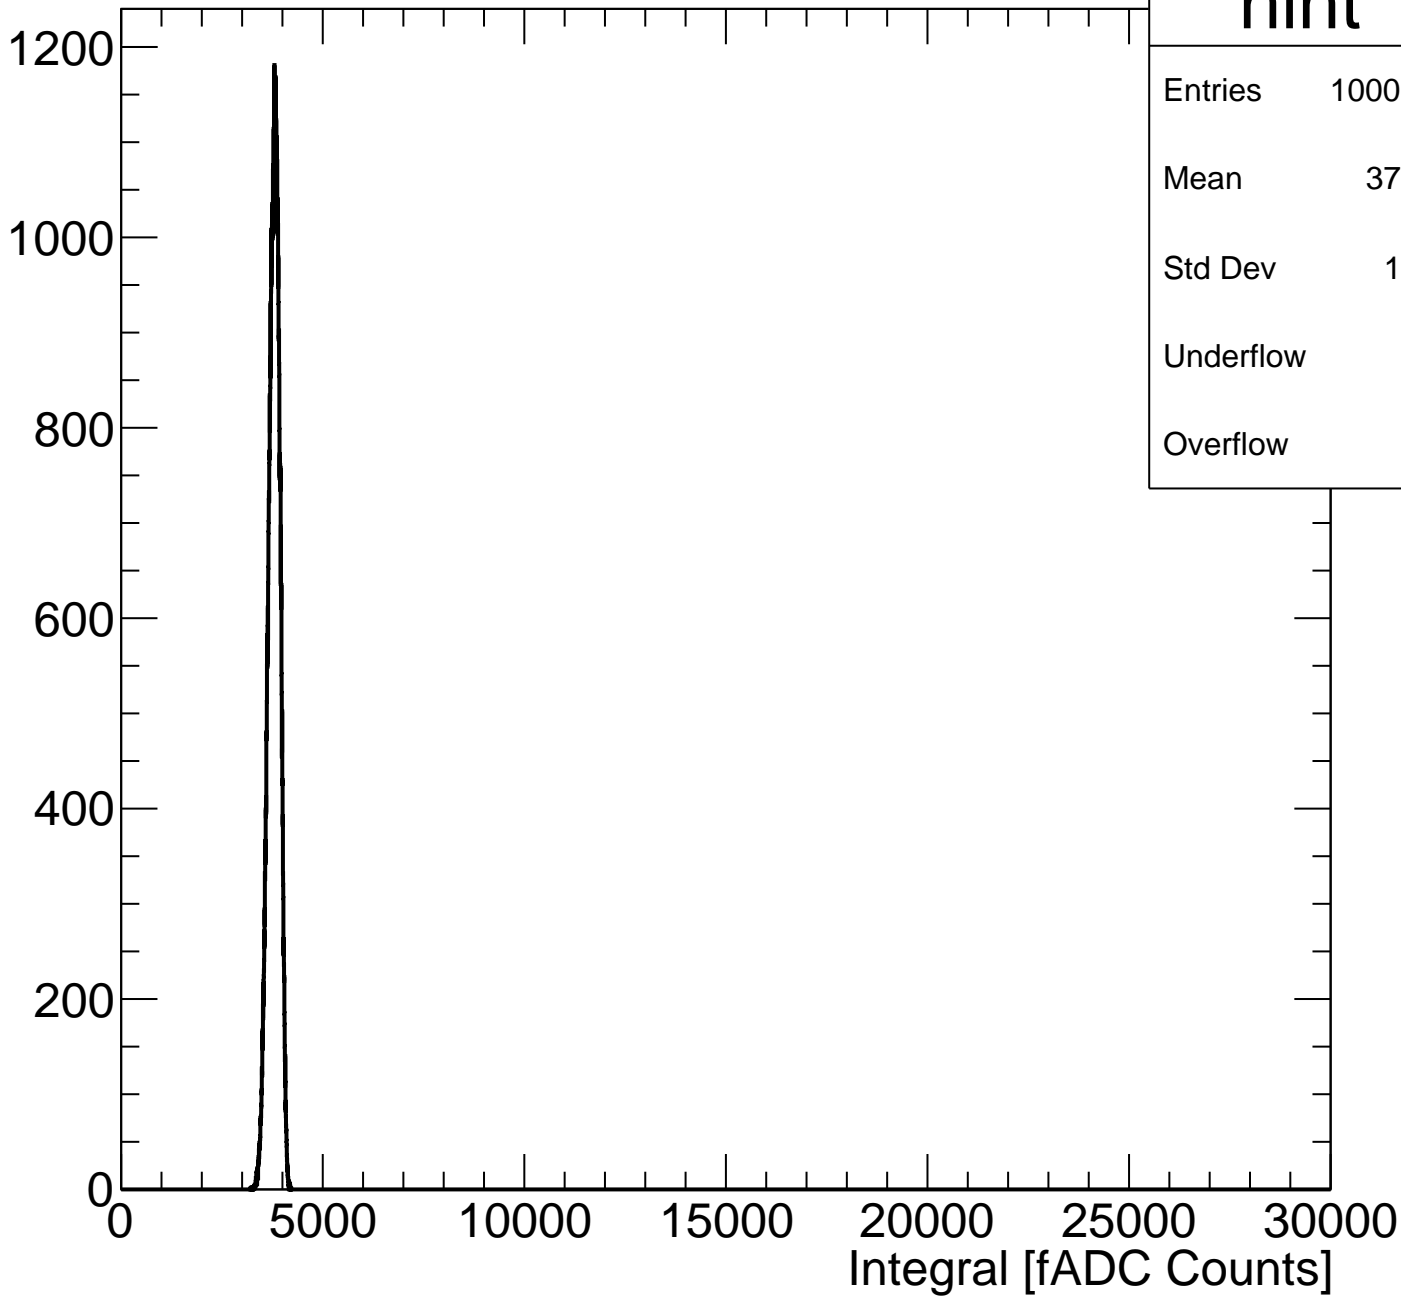

Pedestal Distribution (average fADC count between 52 - 88 ns)

| hped | |
|-----------|--------|
| Entries | 100004 |
| Mean | 257.6 |
| Std Dev | 7.535 |
| Underflow | 2 |
| Overflow | 0 |

Amplitude Distribution (no pedestal subtraction)

hamp

Entries 100004

Mean 304.1

Std Dev 19.47

Underflow 0

Overflow 2

Integral Distribution (no pedestal subtraction)

Amplitude Distribution (with pedestal subtraction)

Integral Distribution (with pedestal subtraction)