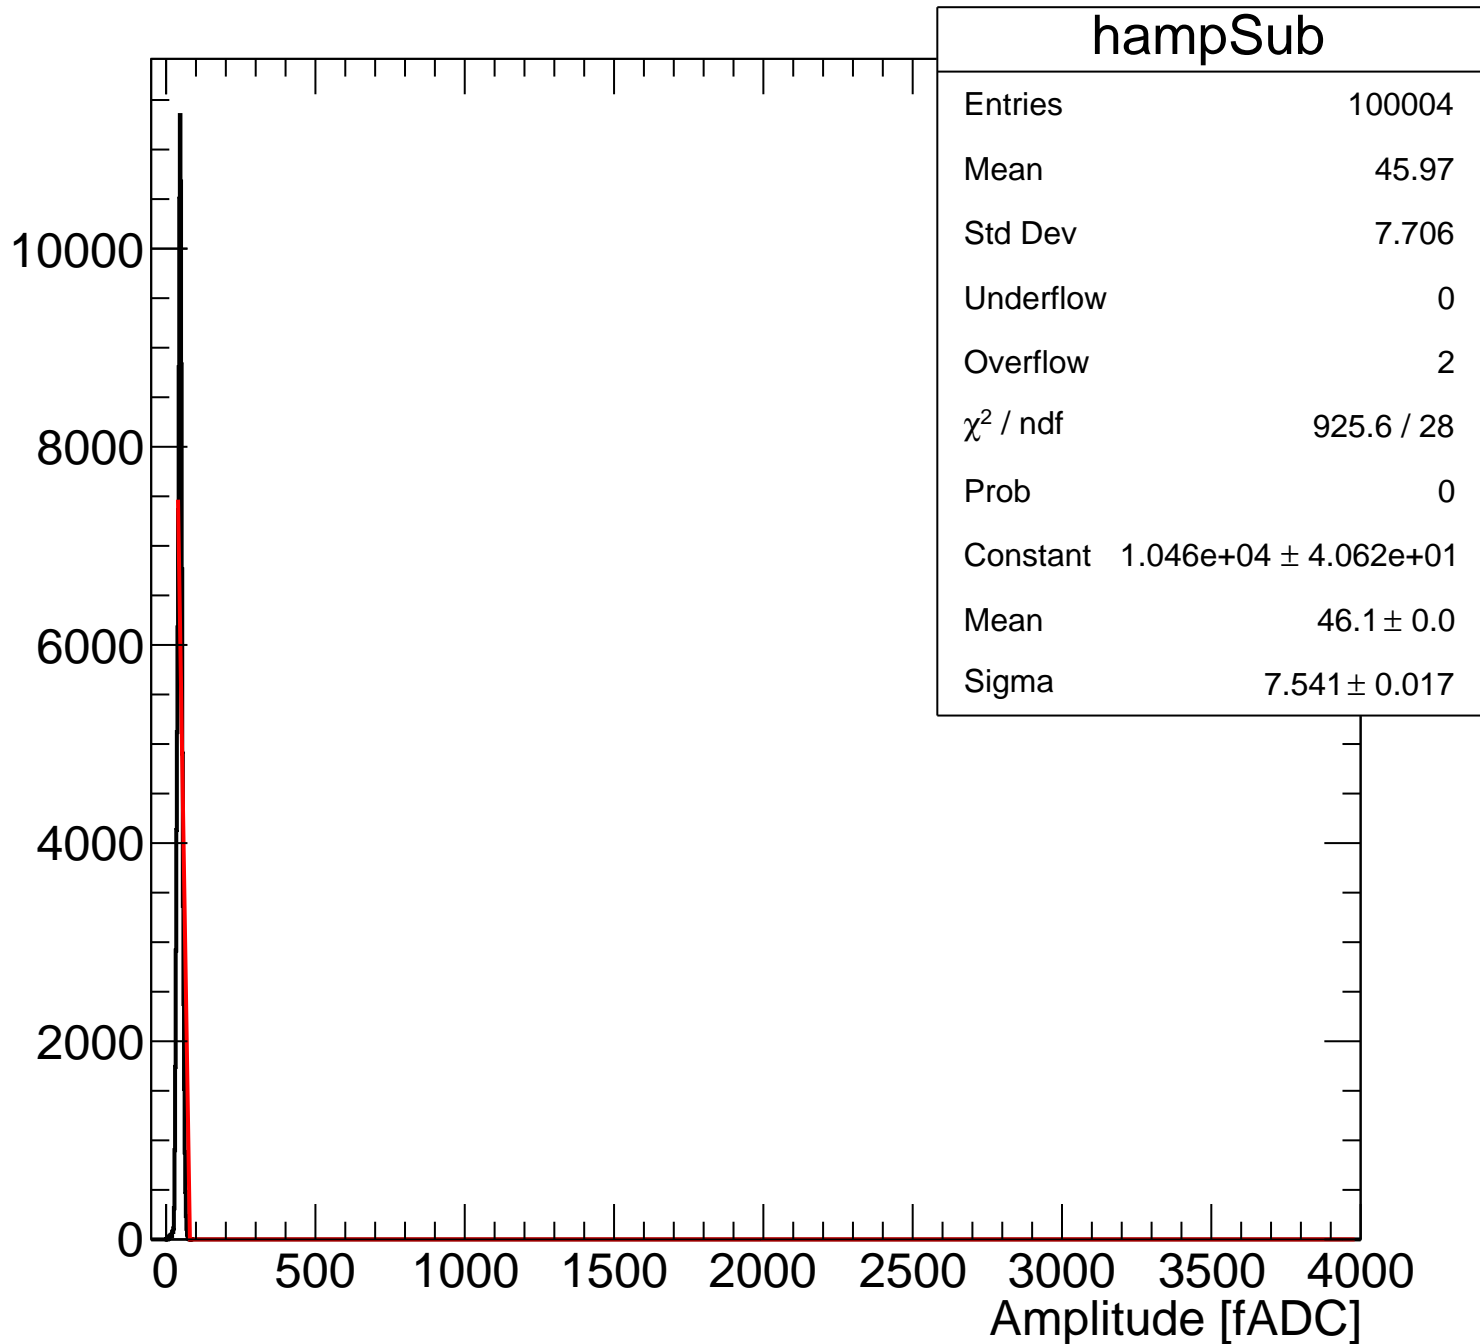

Pedestal Distribution (average fADC count between 52 - 88 ns)

| hped | |
|-----------|--------|
| Entries | 100004 |
| Mean | 257.6 |
| Std Dev | 7.535 |
| Underflow | 2 |
| Overflow | 0 |

Amplitude Distribution (no pedestal subtraction)

hamp

Entries 100004

Mean 304.1

Std Dev 19.47

Underflow 0

Overflow 2

Integral Distribution (no pedestal subtraction)

Amplitude Distribution (with pedestal subtraction)

Integral Distribution (with pedestal subtraction)