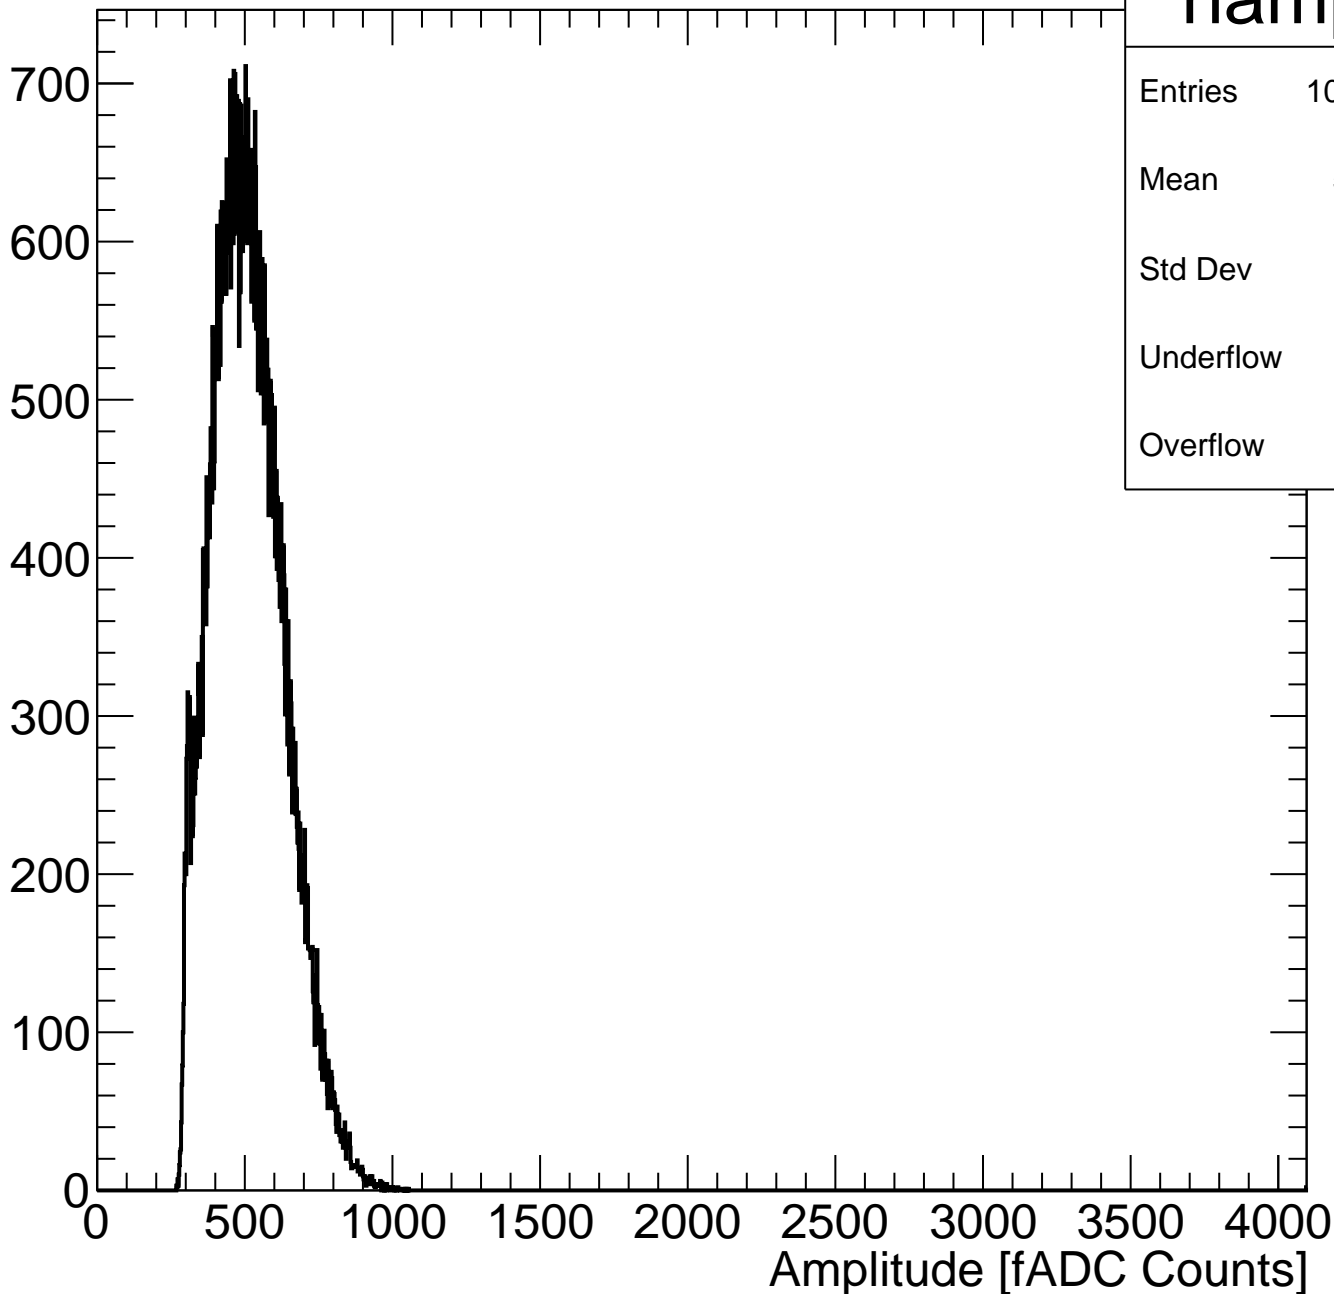

Pedestal Distribution (average fADC count between 52 - 88 ns)

hped

Entries	100004
Mean	259.7
Std Dev	7.508
Underflow	0
Overflow	2

Amplitude Distribution (no pedestal subtraction)

Integral Distribution (no pedestal subtraction)

Amplitude Distribution (with pedestal subtraction)

Integral Distribution (with pedestal subtraction)