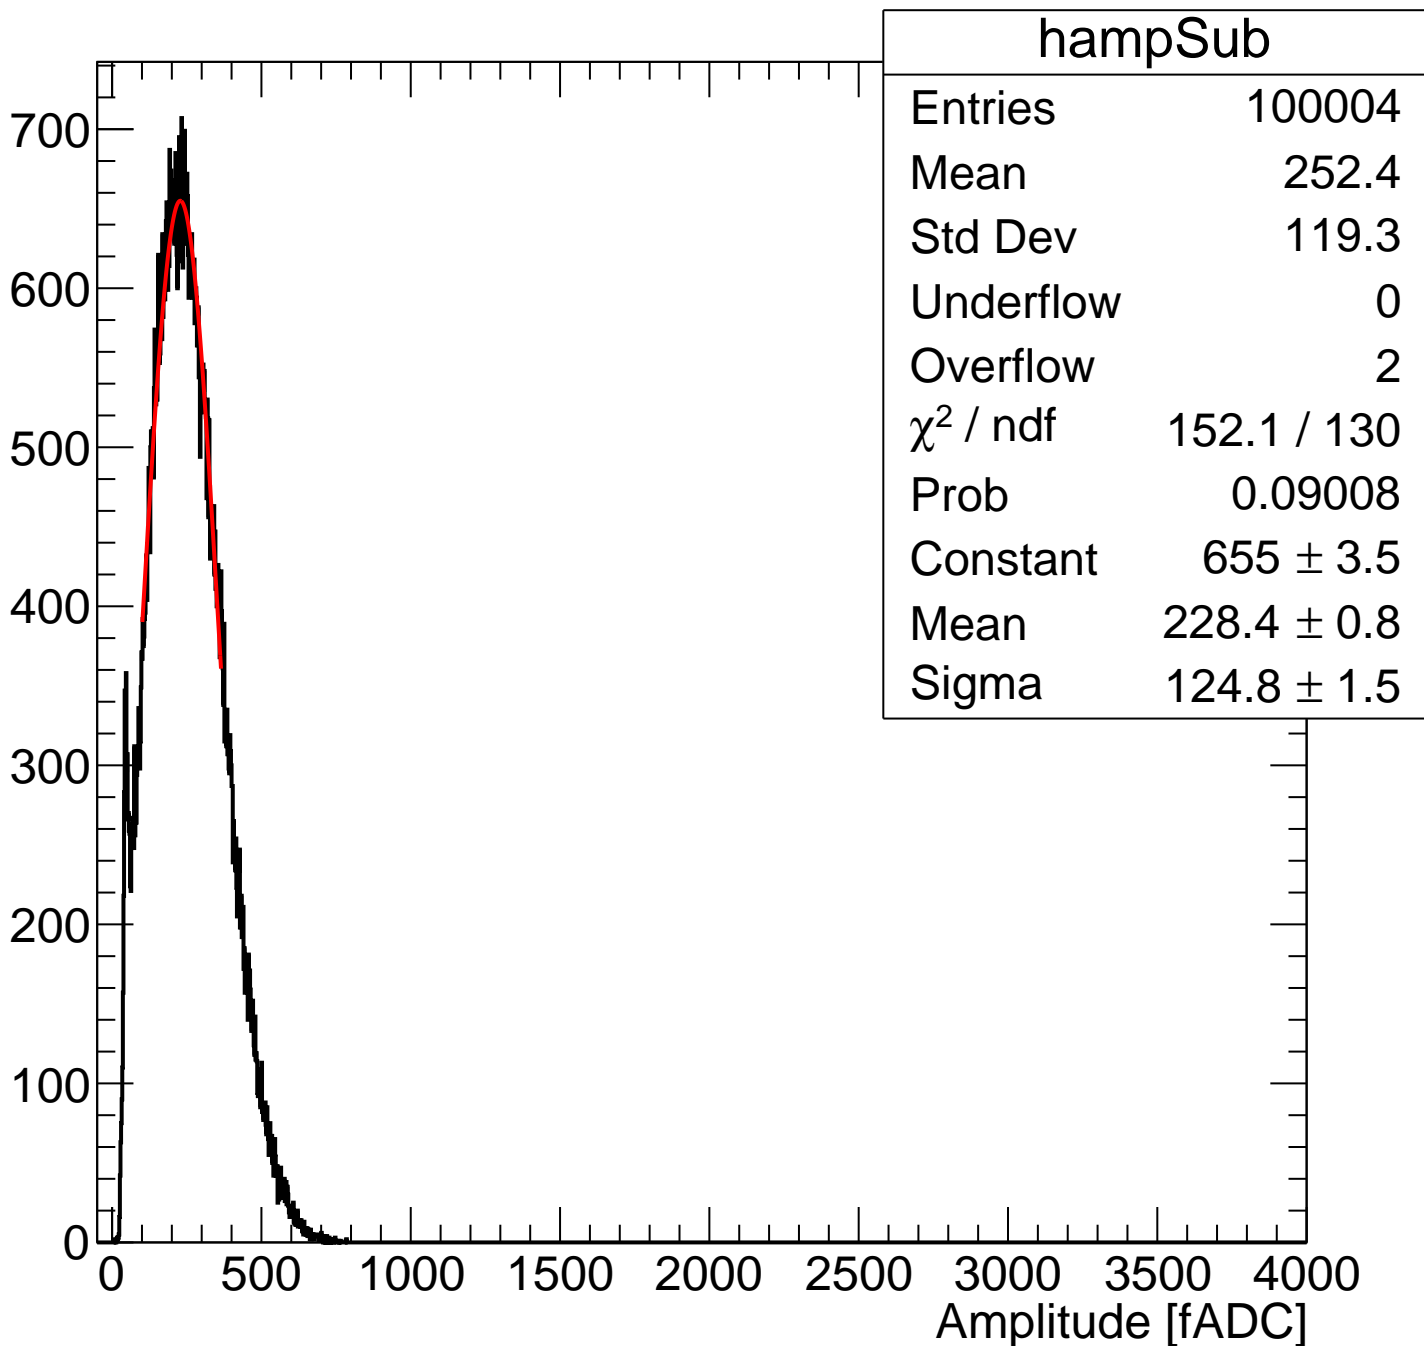

Pedestal Distribution (average fADC count between 52 - 88 ns)

hped

Entries	100004
Mean	259.7
Std Dev	7.508
Underflow	0
Overflow	2

Amplitude Distribution (no pedestal subtraction)

Integral Distribution (no pedestal subtraction)

Amplitude Distribution (with pedestal subtraction)

Integral Distribution (with pedestal subtraction)