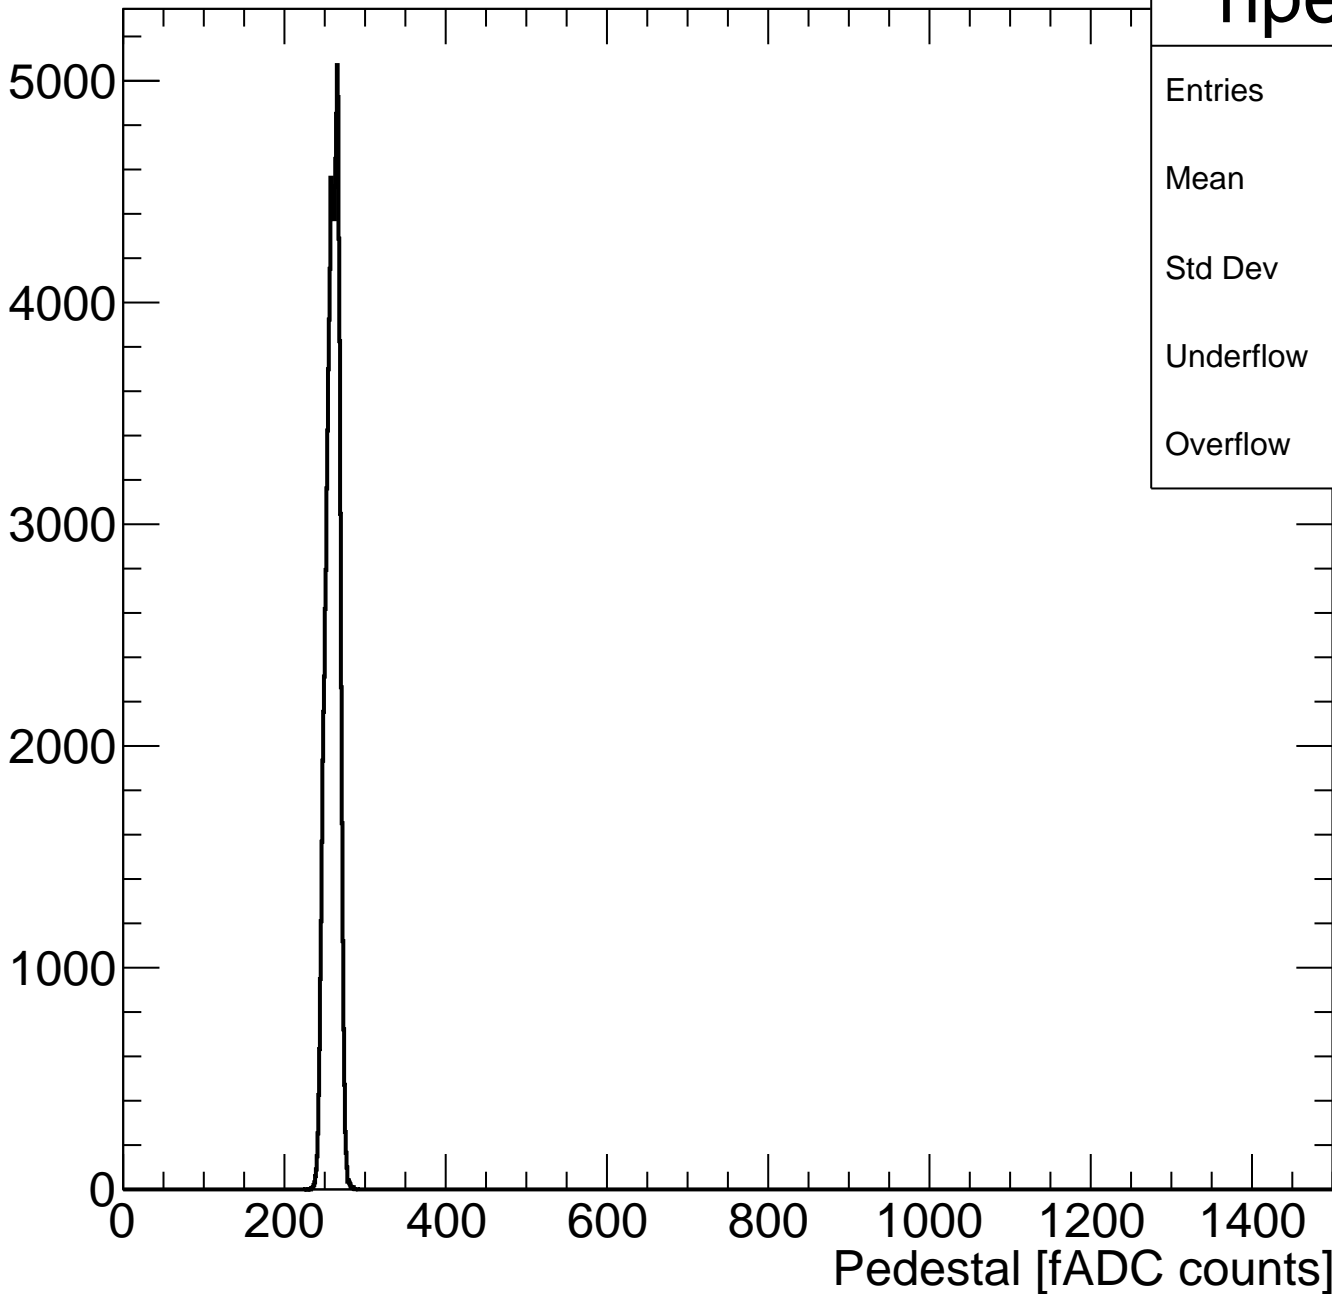

Pedestal Distribution (average fADC count between 52 - 88 ns)

hped

Entries	100004
Mean	259.7
Std Dev	7.508
Underflow	0
Overflow	2

Amplitude Distribution (no pedestal subtraction)

Integral Distribution (no pedestal subtraction)

Amplitude Distribution (with pedestal subtraction)

Integral Distribution (with pedestal subtraction)