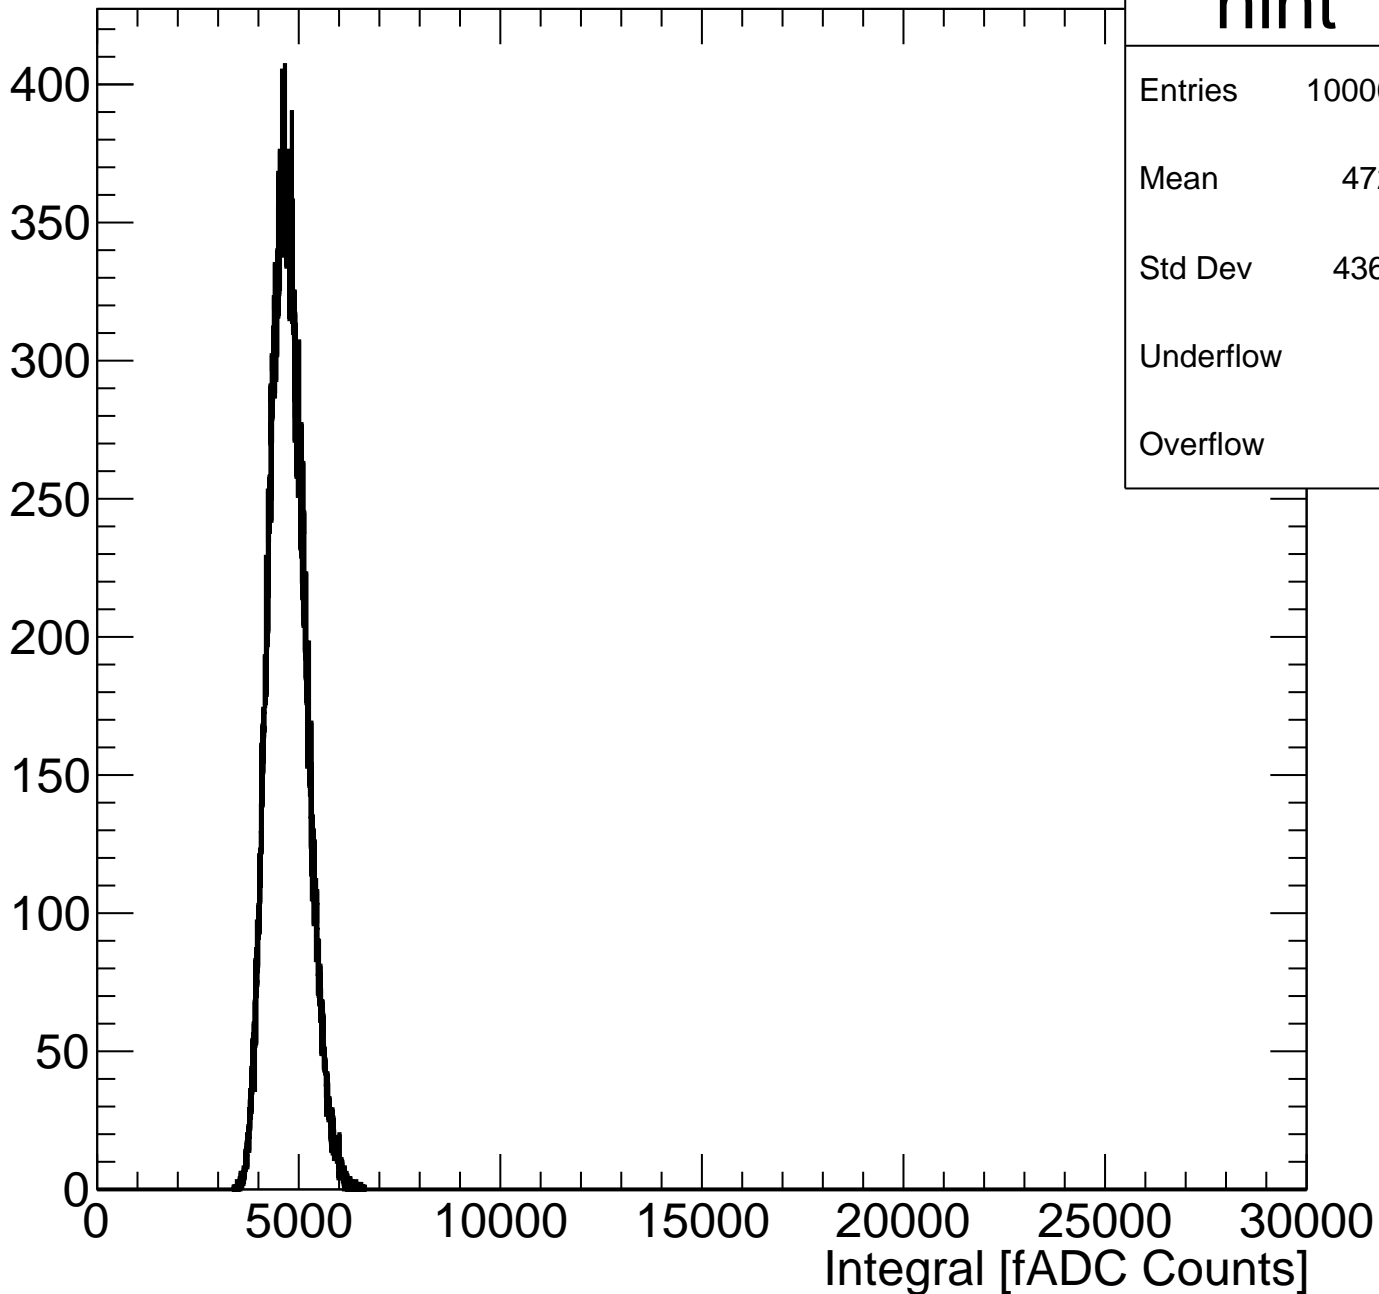

Pedestal Distribution (average fADC count between 52 - 88 ns)

hped

Entries	100004
Mean	259.7
Std Dev	7.508
Underflow	0
Overflow	2

Amplitude Distribution (no pedestal subtraction)

Integral Distribution (no pedestal subtraction)

Amplitude Distribution (with pedestal subtraction)

Integral Distribution (with pedestal subtraction)