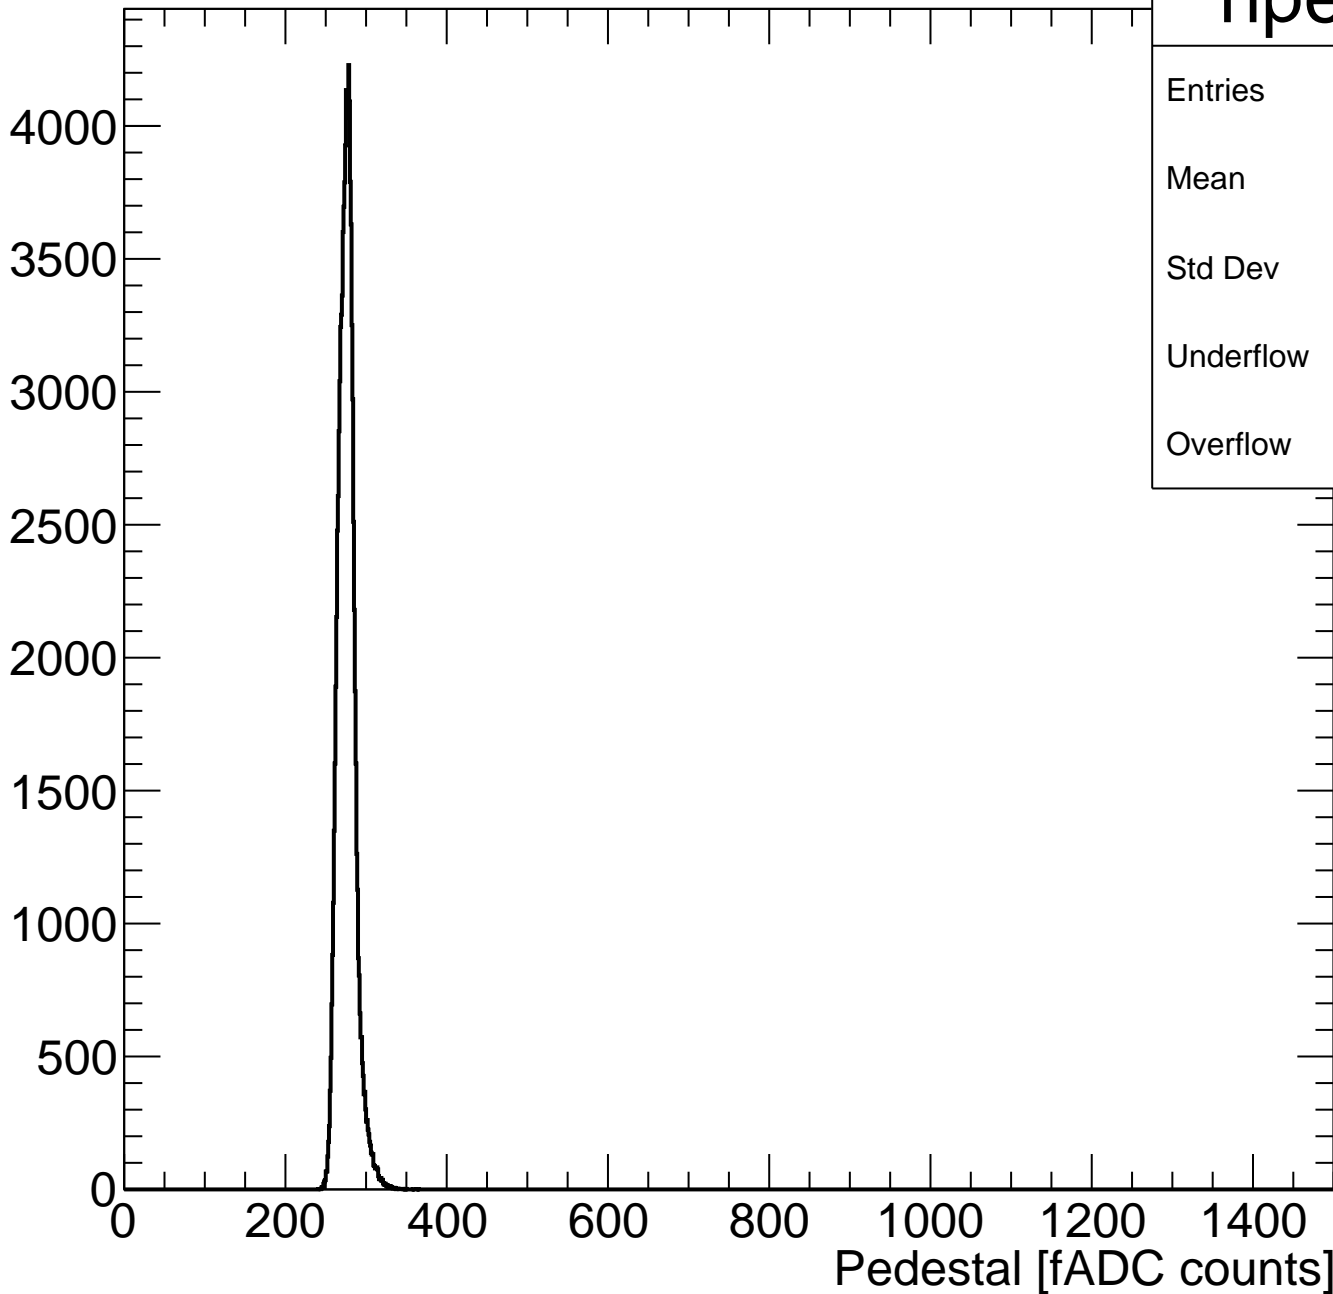

Pedestal Distribution (average fADC count between 52 - 88 ns)

hped

Entries 100004

Mean 276.1

Std Dev 10.55

Underflow 2

Overflow 0

Amplitude Distribution (no pedestal subtraction)

Integral Distribution (no pedestal subtraction)

Amplitude Distribution (with pedestal subtraction)

Integral Distribution (with pedestal subtraction)