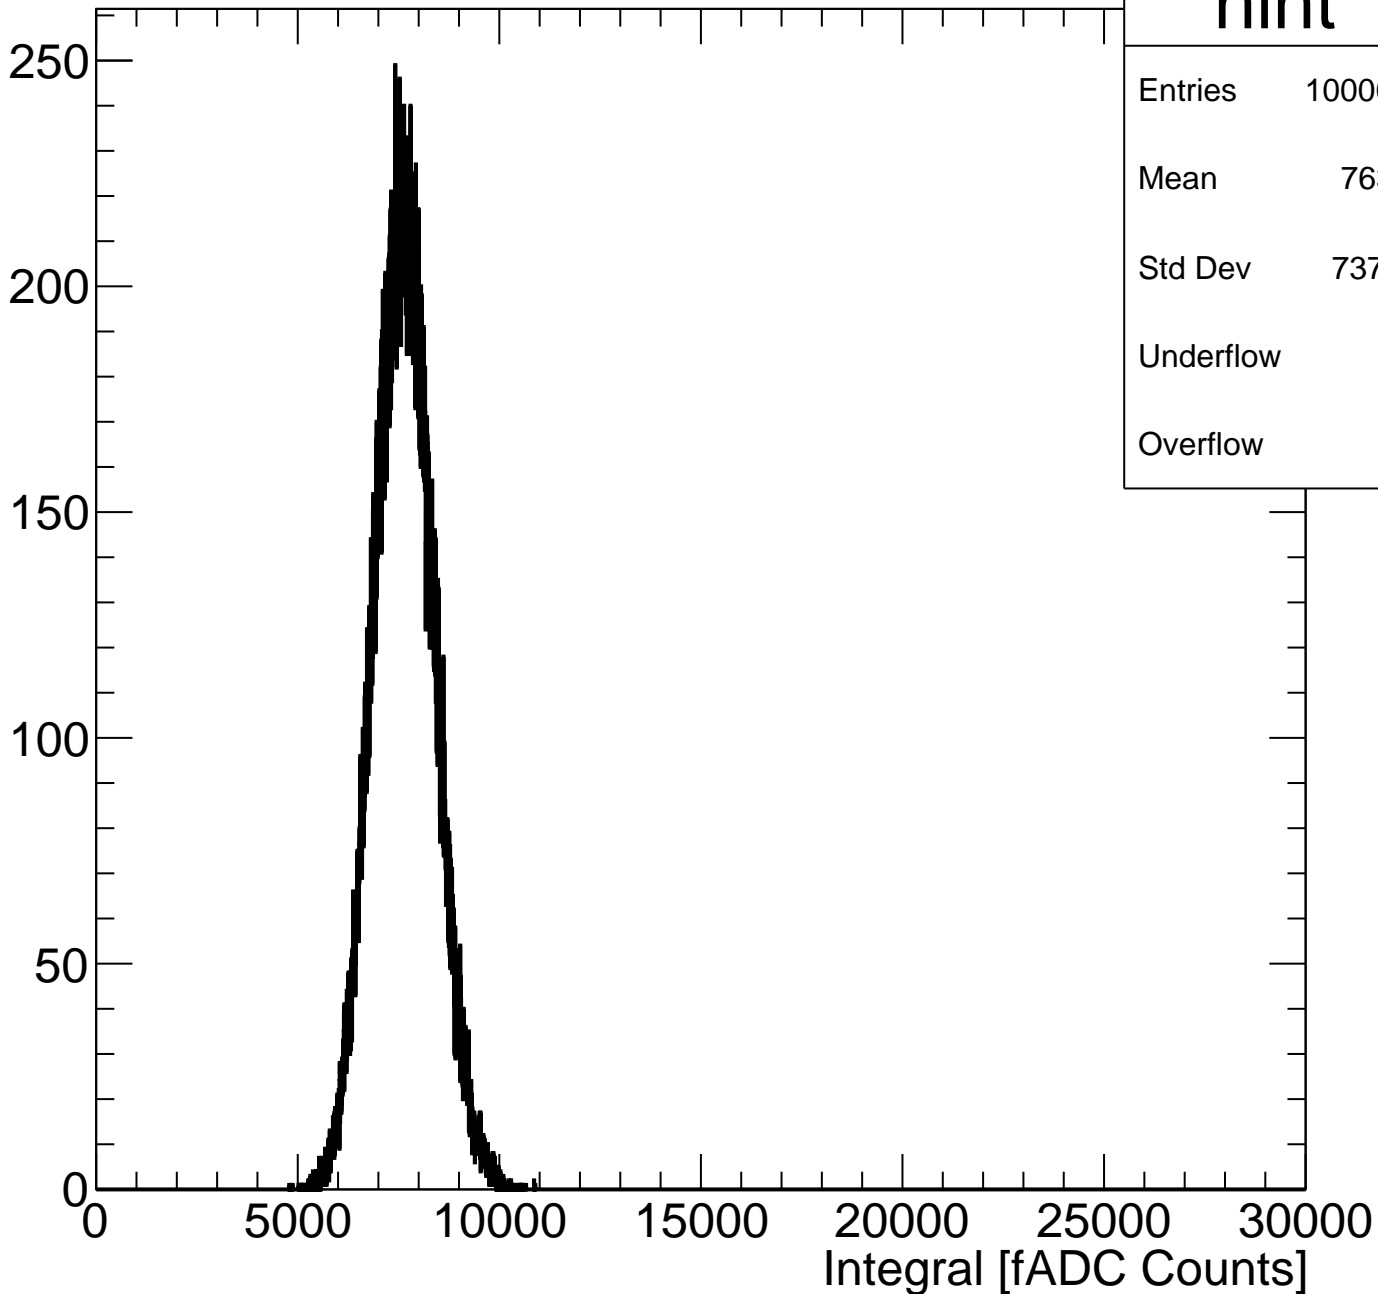

Pedestal Distribution (average fADC count between 52 - 88 ns)

hped

Entries 100004

Mean 276.1

Std Dev 10.55

Underflow 2

Overflow 0

Amplitude Distribution (no pedestal subtraction)

Integral Distribution (no pedestal subtraction)

Amplitude Distribution (with pedestal subtraction)

Integral Distribution (with pedestal subtraction)