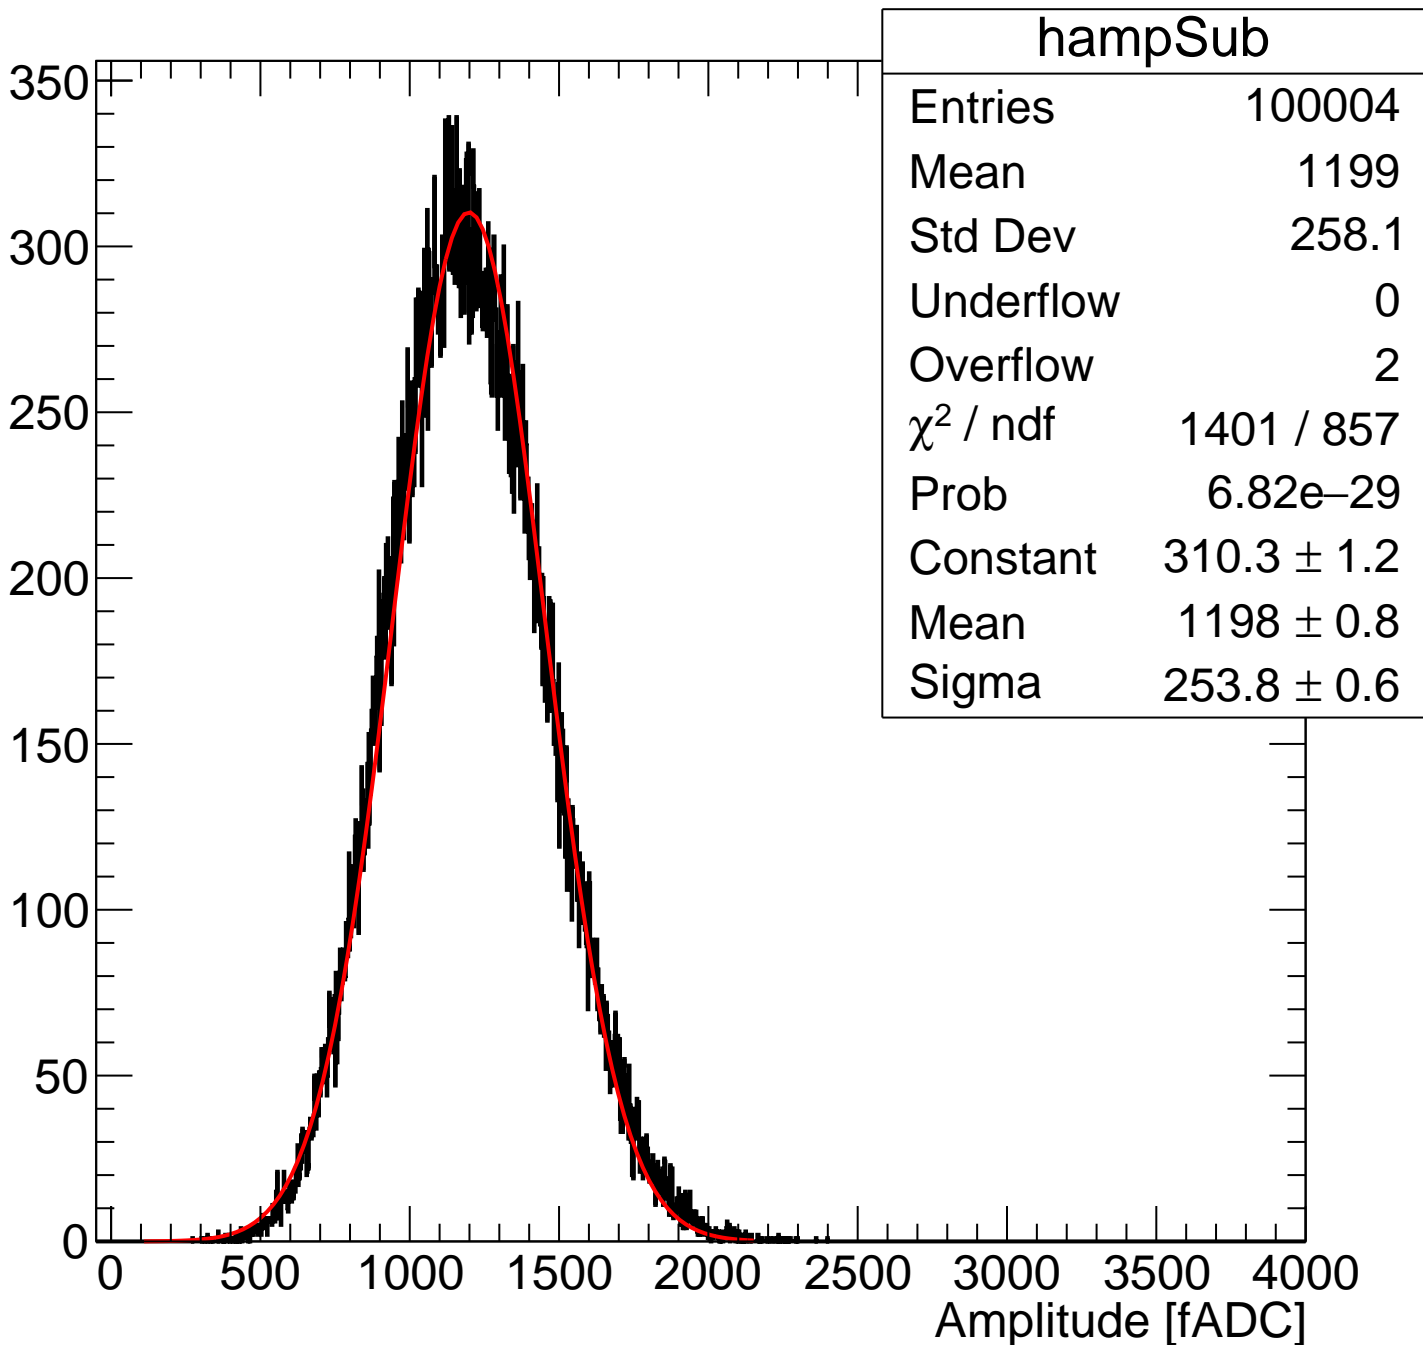

Pedestal Distribution (average fADC count between 52 - 88 ns)

hped

Entries 100004

Mean 276.1

Std Dev 10.55

Underflow 2

Overflow 0

Amplitude Distribution (no pedestal subtraction)

Integral Distribution (no pedestal subtraction)

Amplitude Distribution (with pedestal subtraction)

Integral Distribution (with pedestal subtraction)