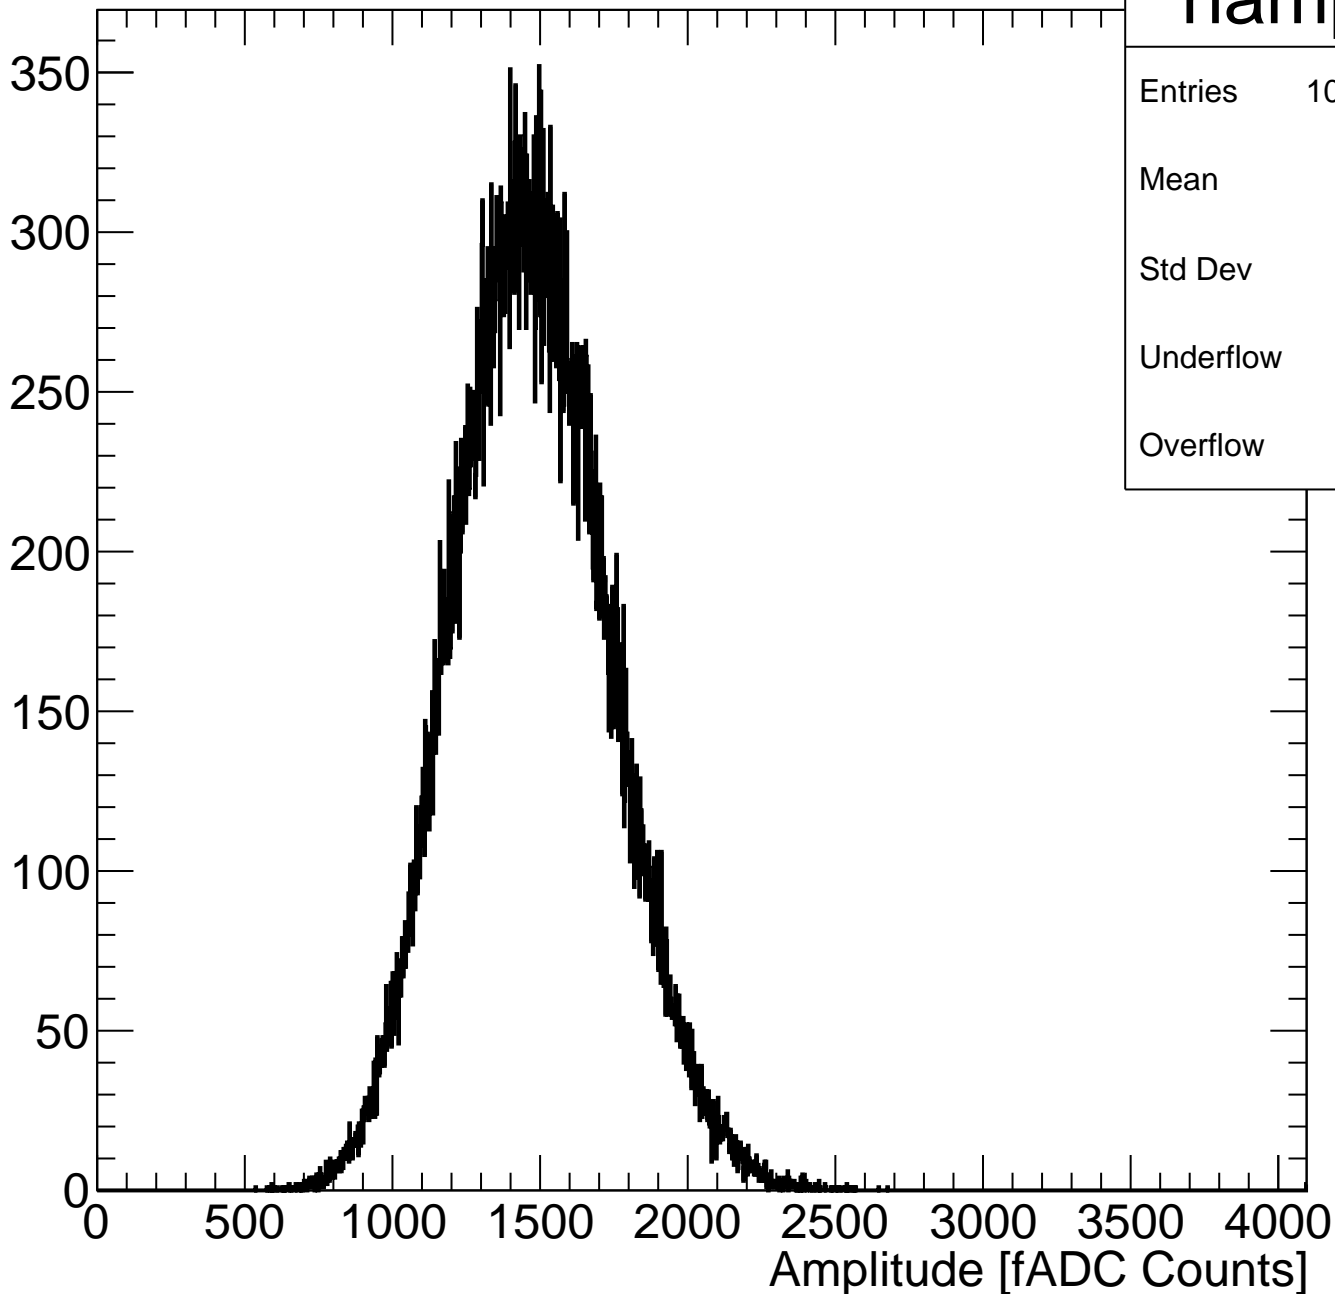

Pedestal Distribution (average fADC count between 52 - 88 ns)

hped

Entries 100004

Mean 276.1

Std Dev 10.55

Underflow 2

Overflow 0

Amplitude Distribution (no pedestal subtraction)

Integral Distribution (no pedestal subtraction)

Amplitude Distribution (with pedestal subtraction)

Integral Distribution (with pedestal subtraction)