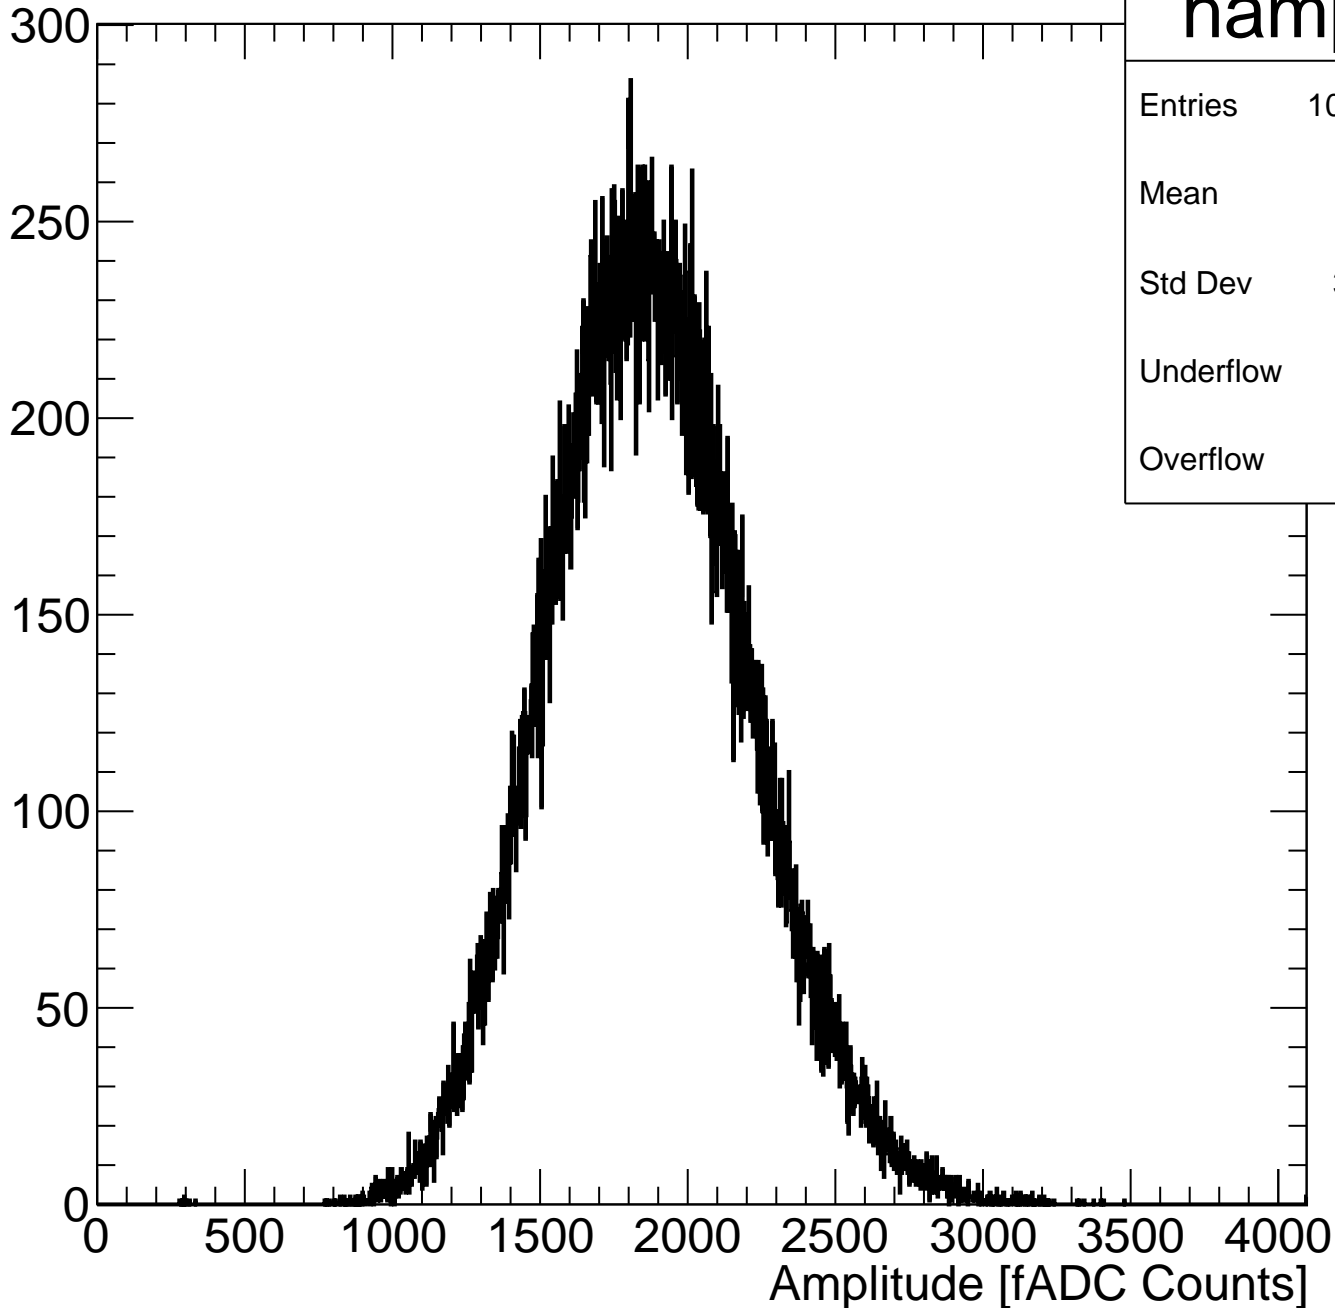

Pedestal Distribution (average fADC count between 52 - 88 ns)

hped

Entries	100013
Mean	265.1
Std Dev	12.66
Underflow	2
Overflow	0

Amplitude Distribution (no pedestal subtraction)

Integral Distribution (no pedestal subtraction)

Amplitude Distribution (with pedestal subtraction)

Integral Distribution (with pedestal subtraction)