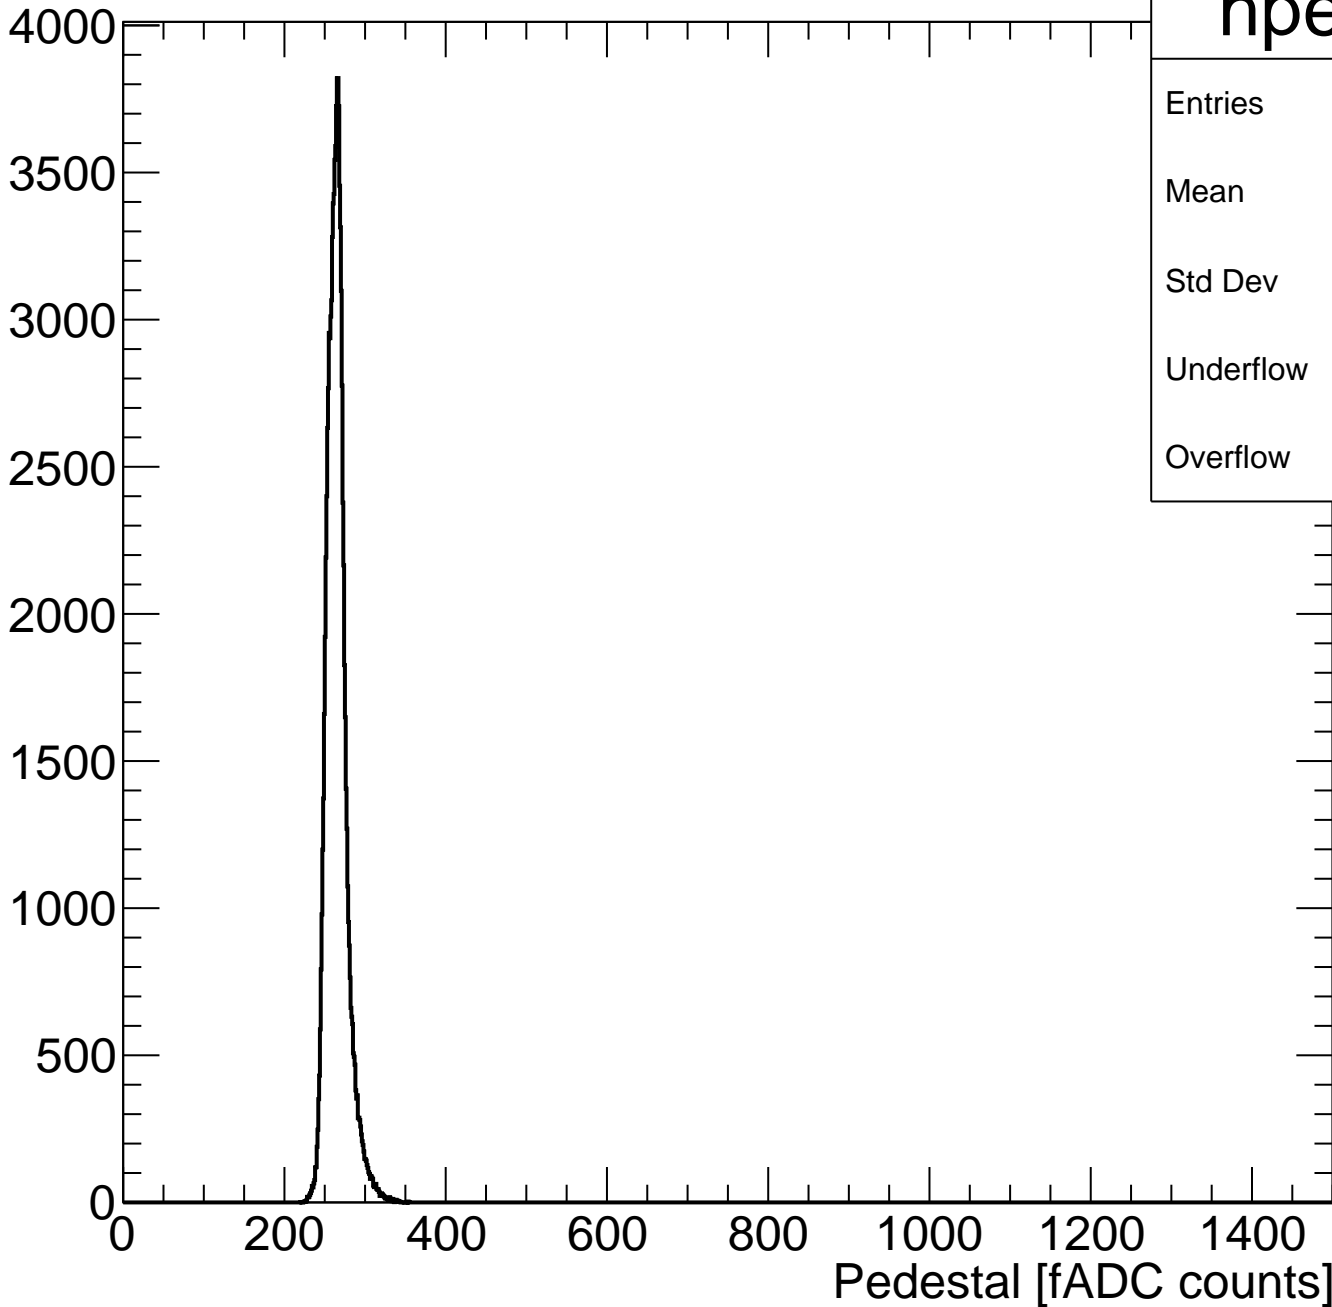

Pedestal Distribution (average fADC count between 52 - 88 ns)

hped

Entries	100013
Mean	265.1
Std Dev	12.66
Underflow	2
Overflow	0

Amplitude Distribution (no pedestal subtraction)

Integral Distribution (no pedestal subtraction)

Amplitude Distribution (with pedestal subtraction)

Integral Distribution (with pedestal subtraction)