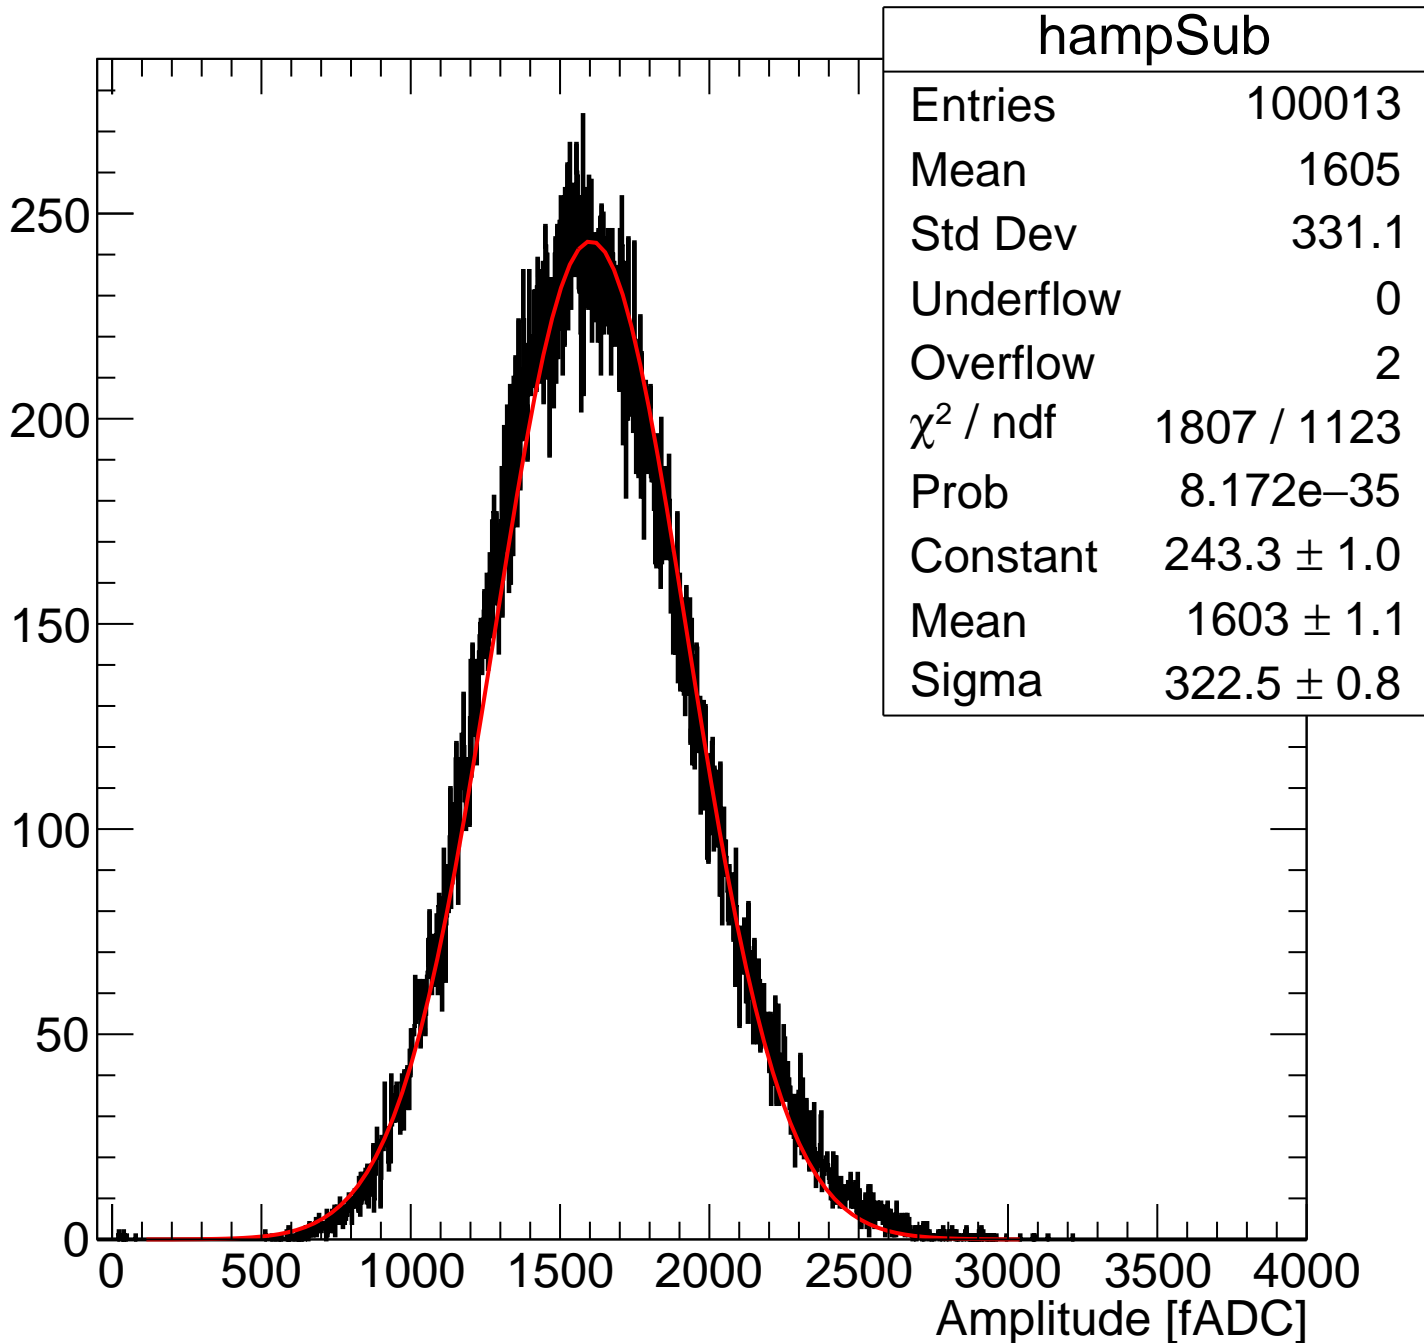

Pedestal Distribution (average fADC count between 52 - 88 ns)

hped

Entries	100013
Mean	265.1
Std Dev	12.66
Underflow	2
Overflow	0

Amplitude Distribution (no pedestal subtraction)

Integral Distribution (no pedestal subtraction)

Amplitude Distribution (with pedestal subtraction)

Integral Distribution (with pedestal subtraction)