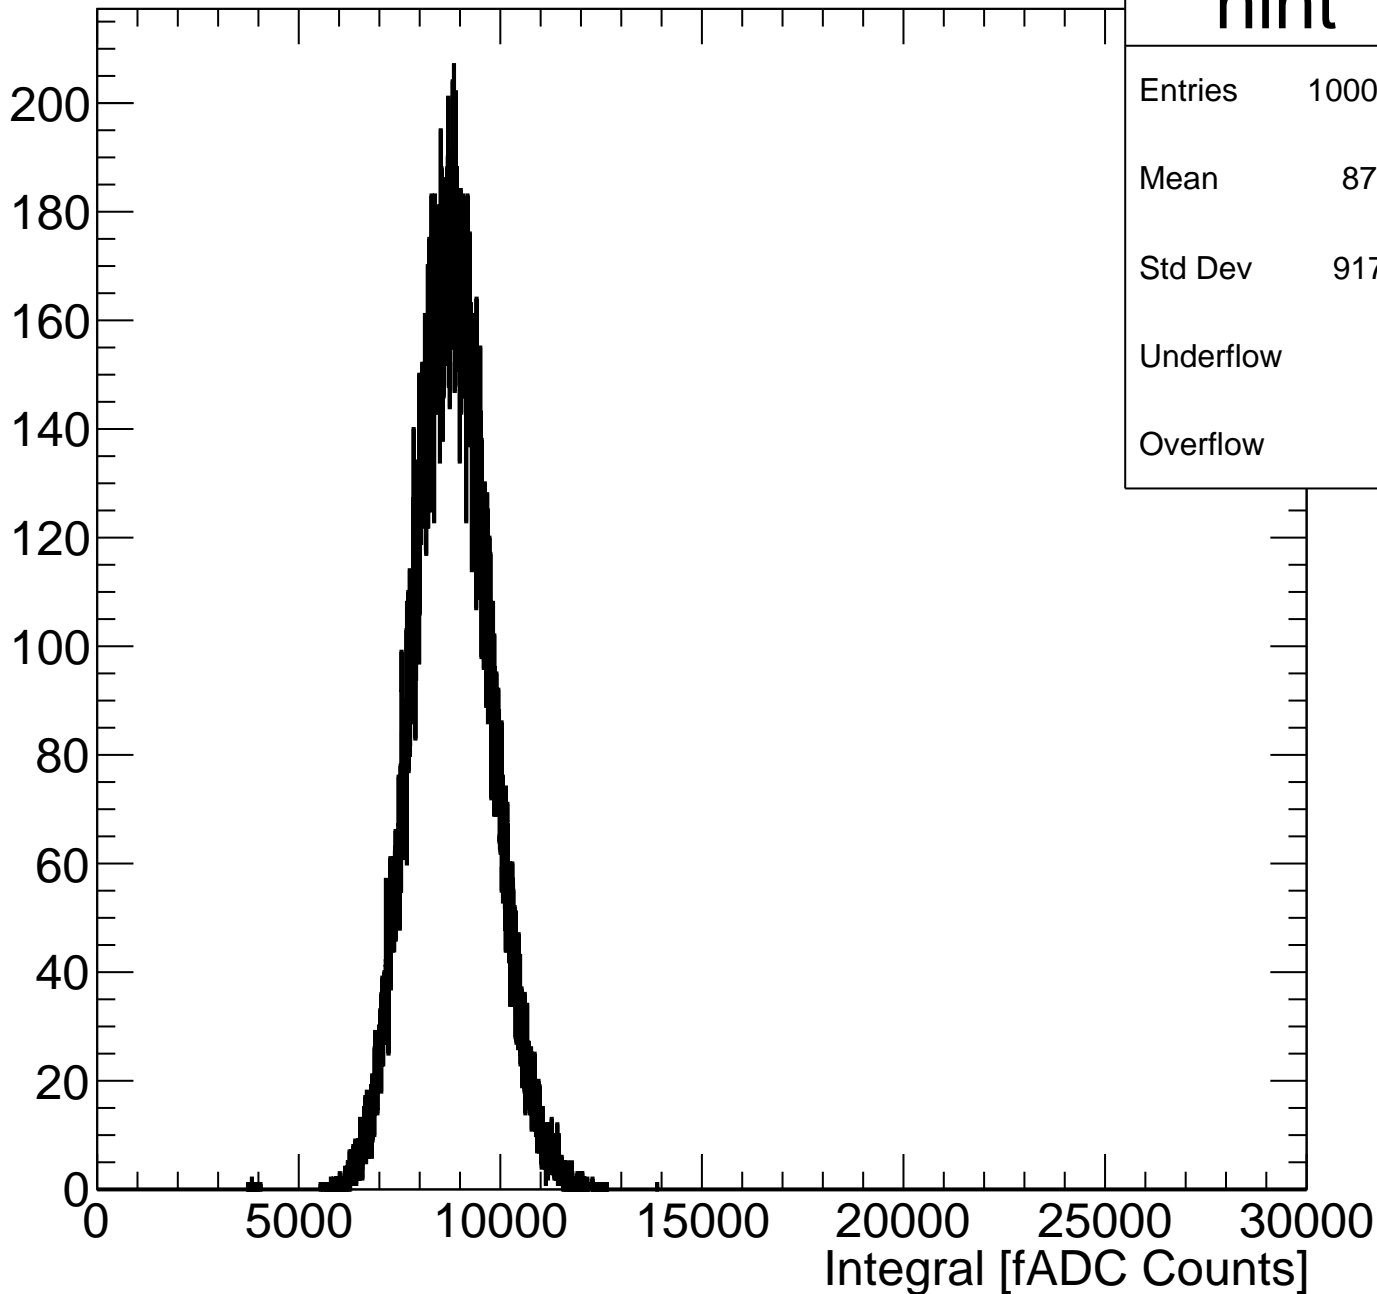

Pedestal Distribution (average fADC count between 52 - 88 ns)

hped

Entries	100013
Mean	265.1
Std Dev	12.66
Underflow	2
Overflow	0

Amplitude Distribution (no pedestal subtraction)

Integral Distribution (no pedestal subtraction)

Amplitude Distribution (with pedestal subtraction)

Integral Distribution (with pedestal subtraction)