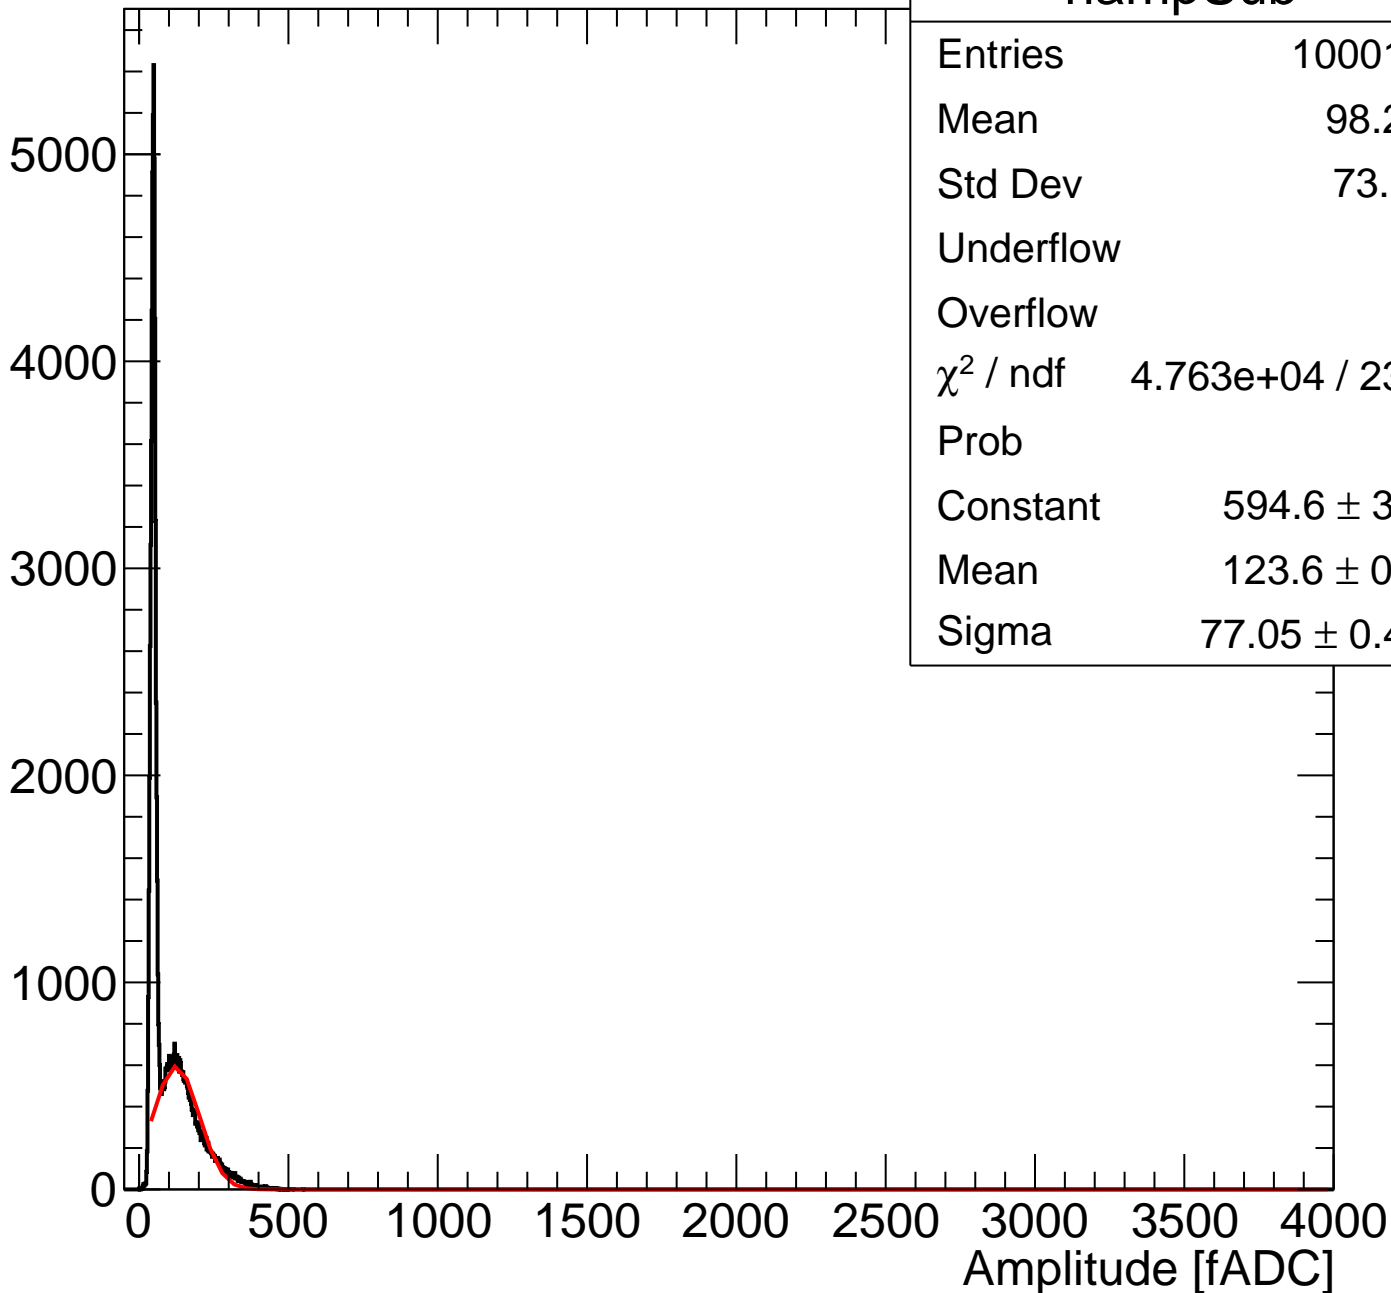

Pedestal Distribution (average fADC count between 52 - 88 ns)

**hped**

Entries	100013
Mean	258.6
Std Dev	7.522
Underflow	2
Overflow	0

Amplitude Distribution (no pedestal subtraction)

# Integral Distribution (no pedestal subtraction)

# Amplitude Distribution (with pedestal subtraction)