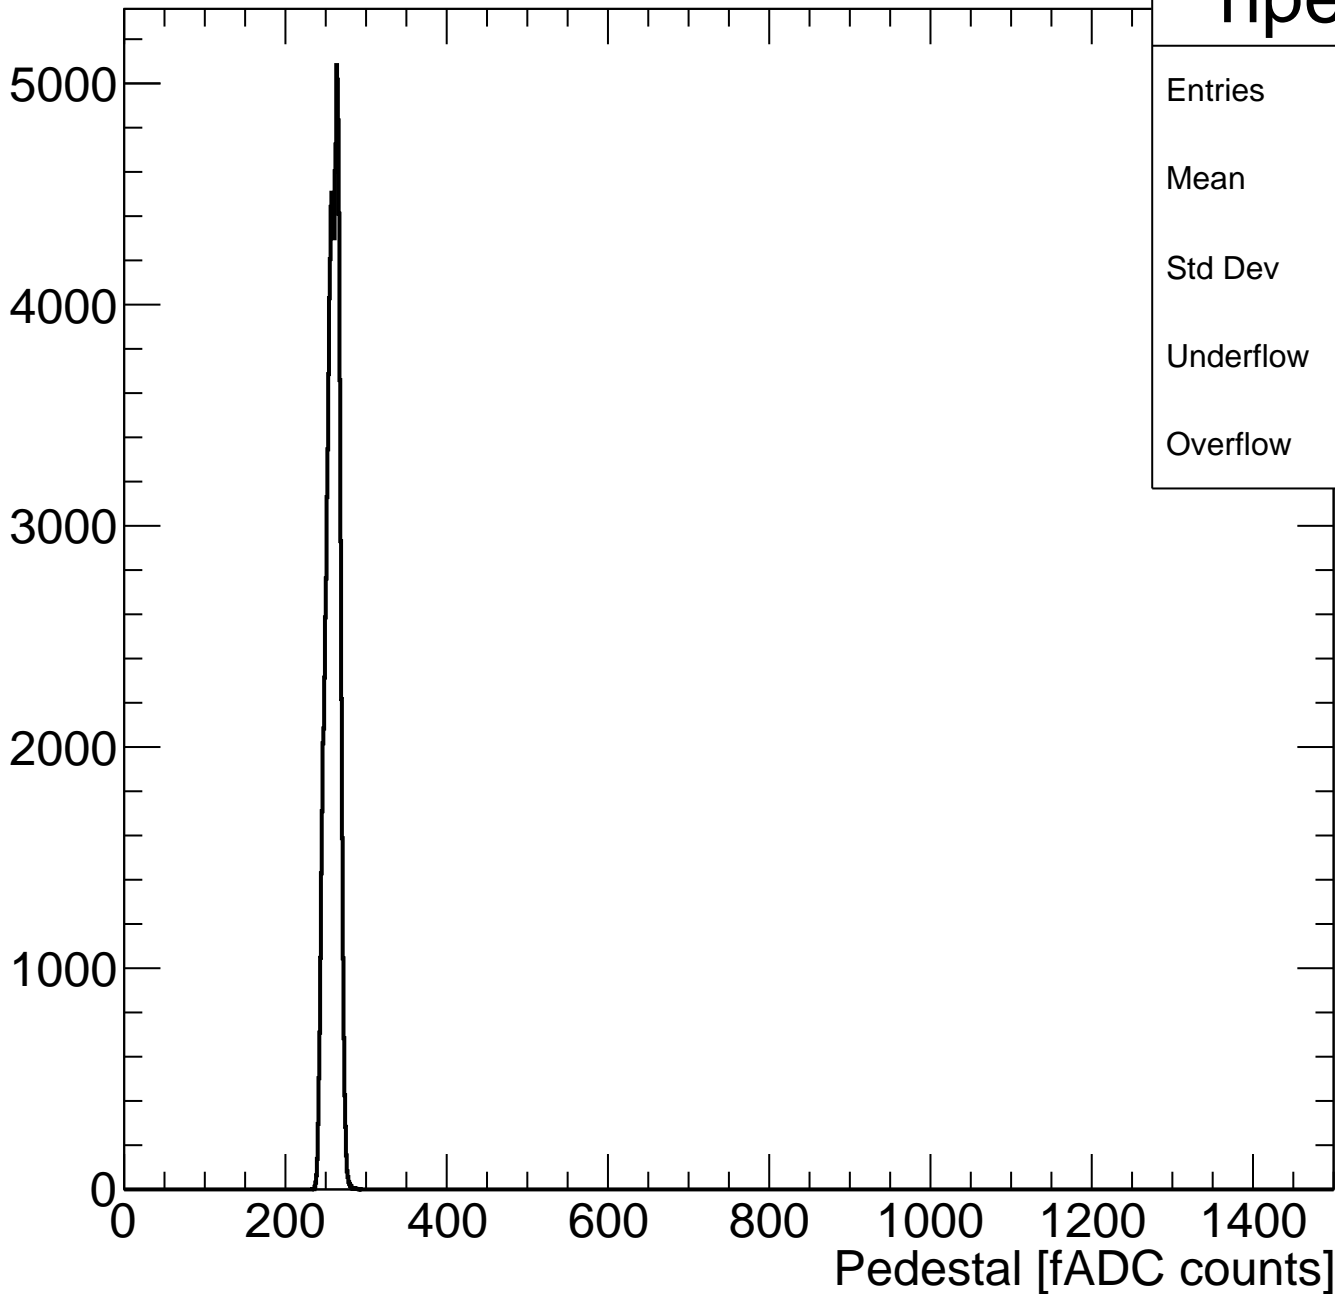

Pedestal Distribution (average fADC count between 52 - 88 ns)

**hped**

Entries	100013
Mean	258.6
Std Dev	7.522
Underflow	2
Overflow	0

Amplitude Distribution (no pedestal subtraction)

# Integral Distribution (no pedestal subtraction)

# Amplitude Distribution (with pedestal subtraction)