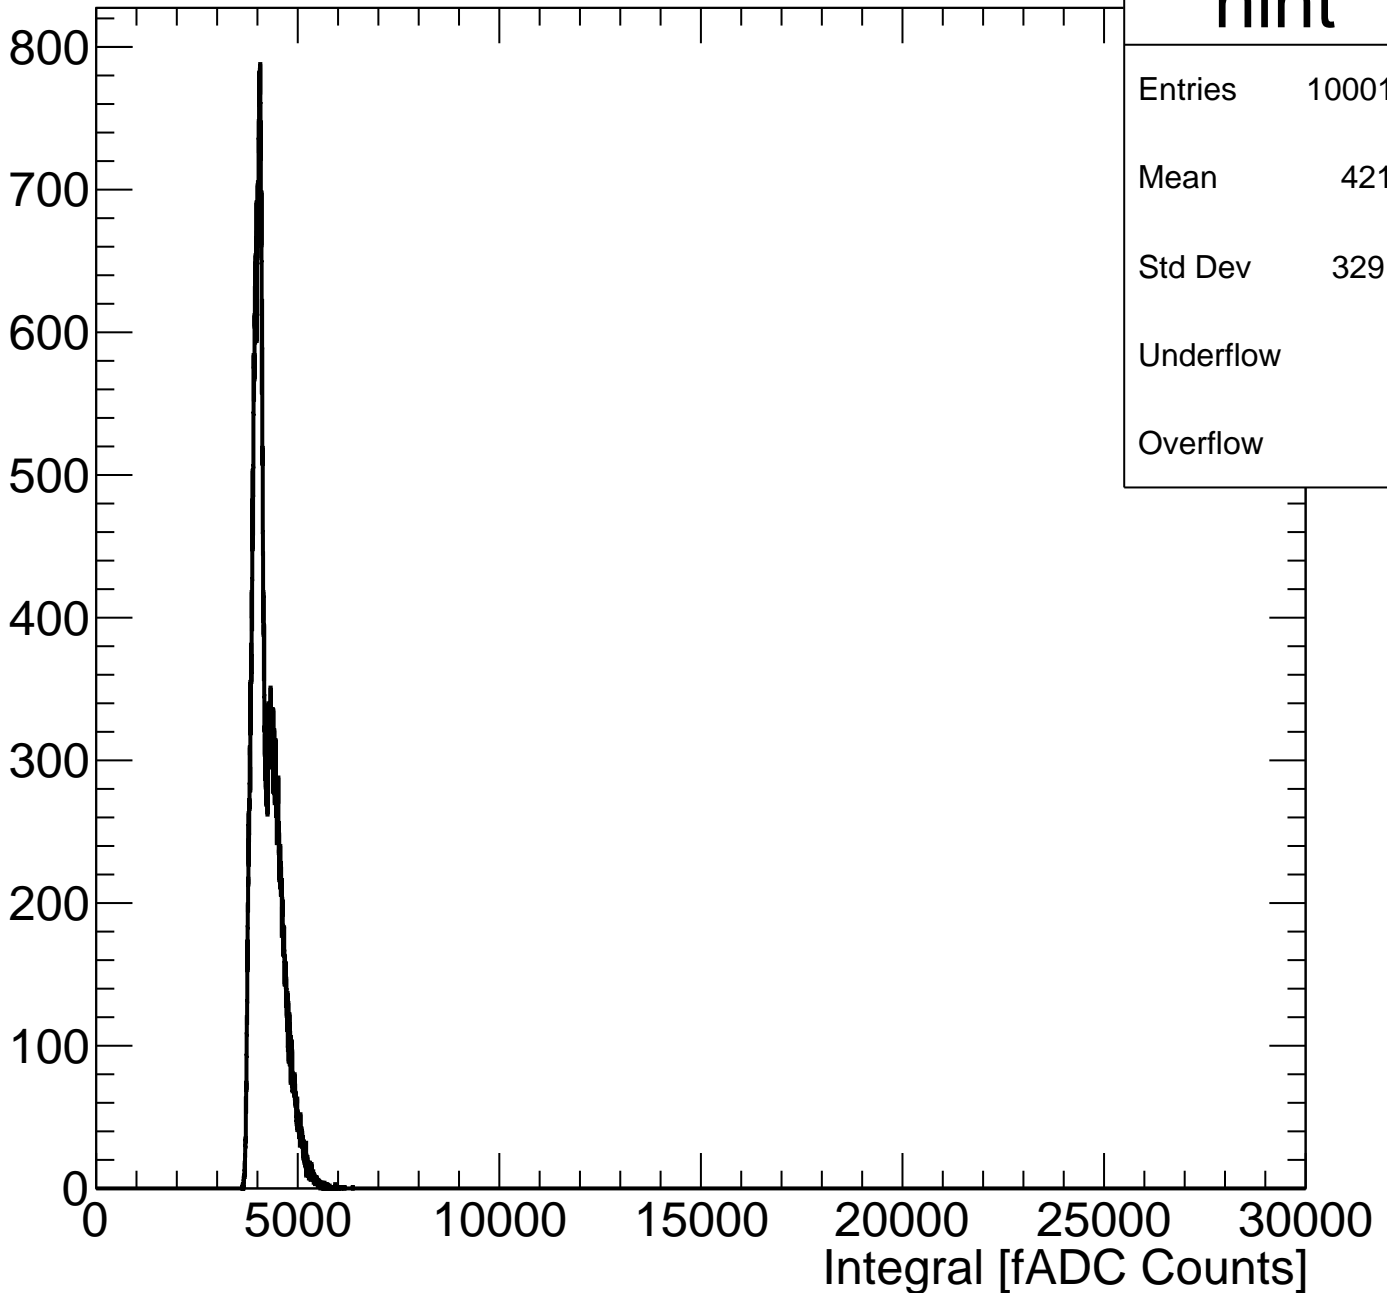

Pedestal Distribution (average fADC count between 52 - 88 ns)

**hped**

Entries	100013
Mean	258.6
Std Dev	7.522
Underflow	2
Overflow	0

Amplitude Distribution (no pedestal subtraction)

# Integral Distribution (no pedestal subtraction)

# Amplitude Distribution (with pedestal subtraction)