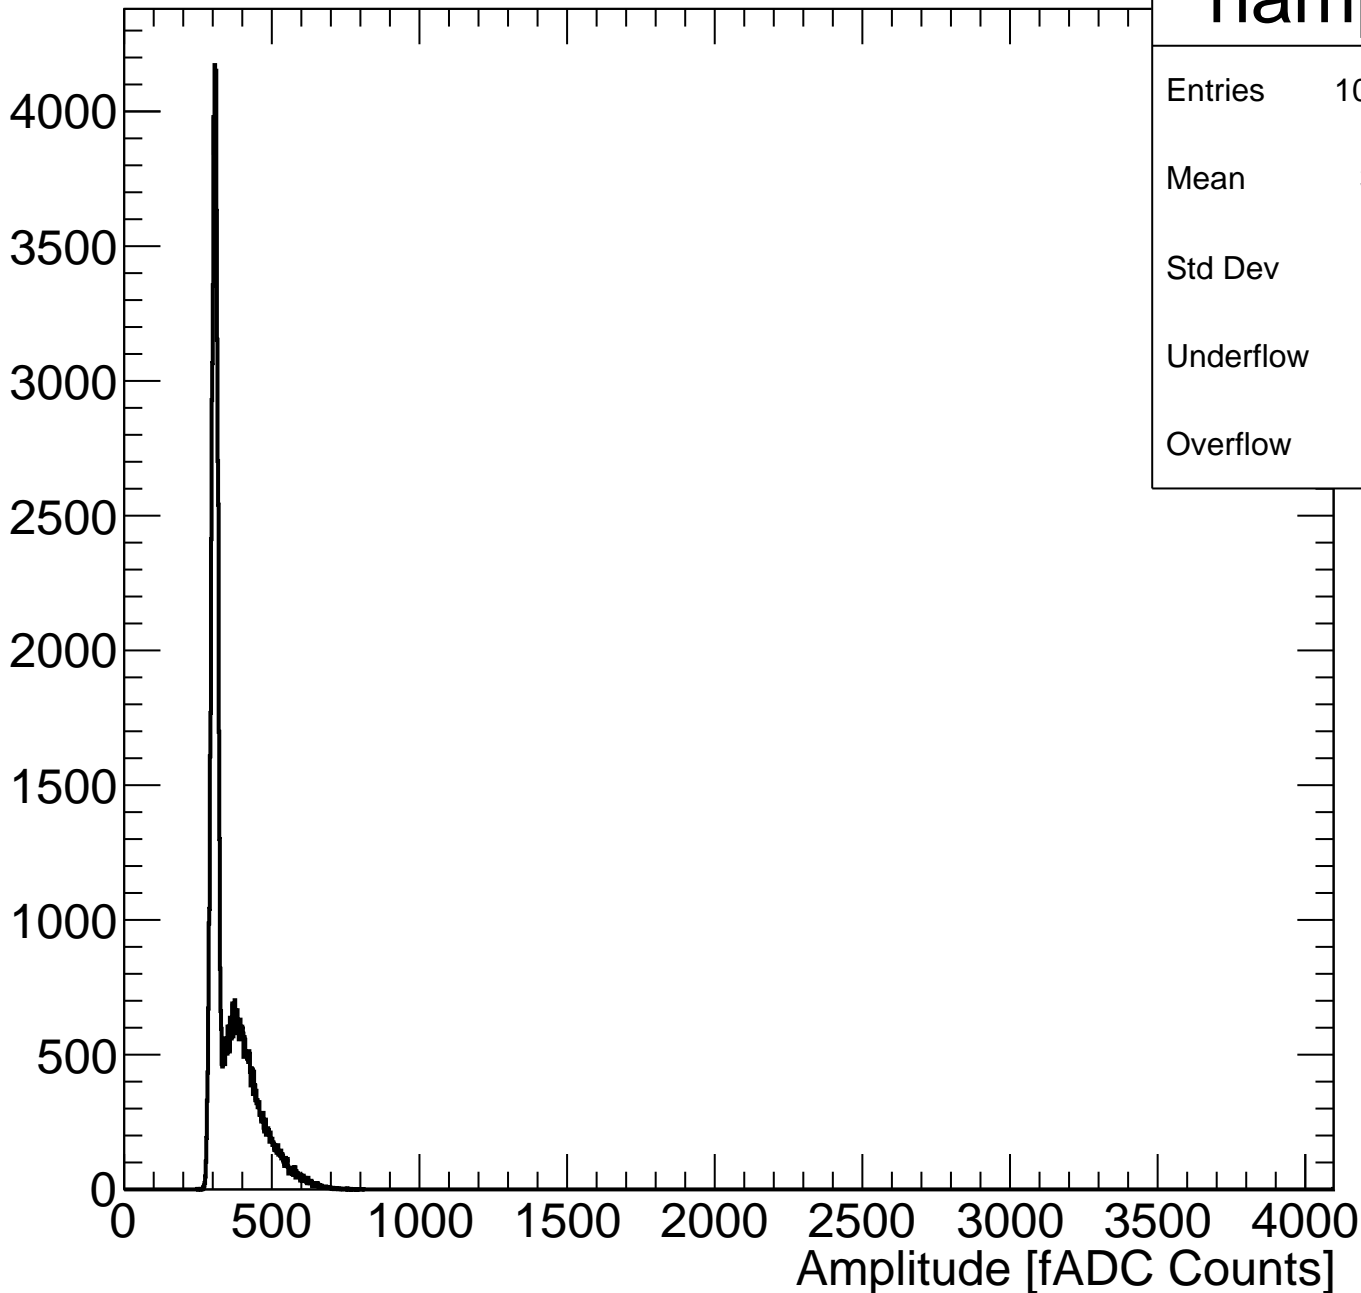

Pedestal Distribution (average fADC count between 52 - 88 ns)

**hped**

Entries	100013
Mean	258.6
Std Dev	7.522
Underflow	2
Overflow	0

Amplitude Distribution (no pedestal subtraction)

# Integral Distribution (no pedestal subtraction)

# Amplitude Distribution (with pedestal subtraction)