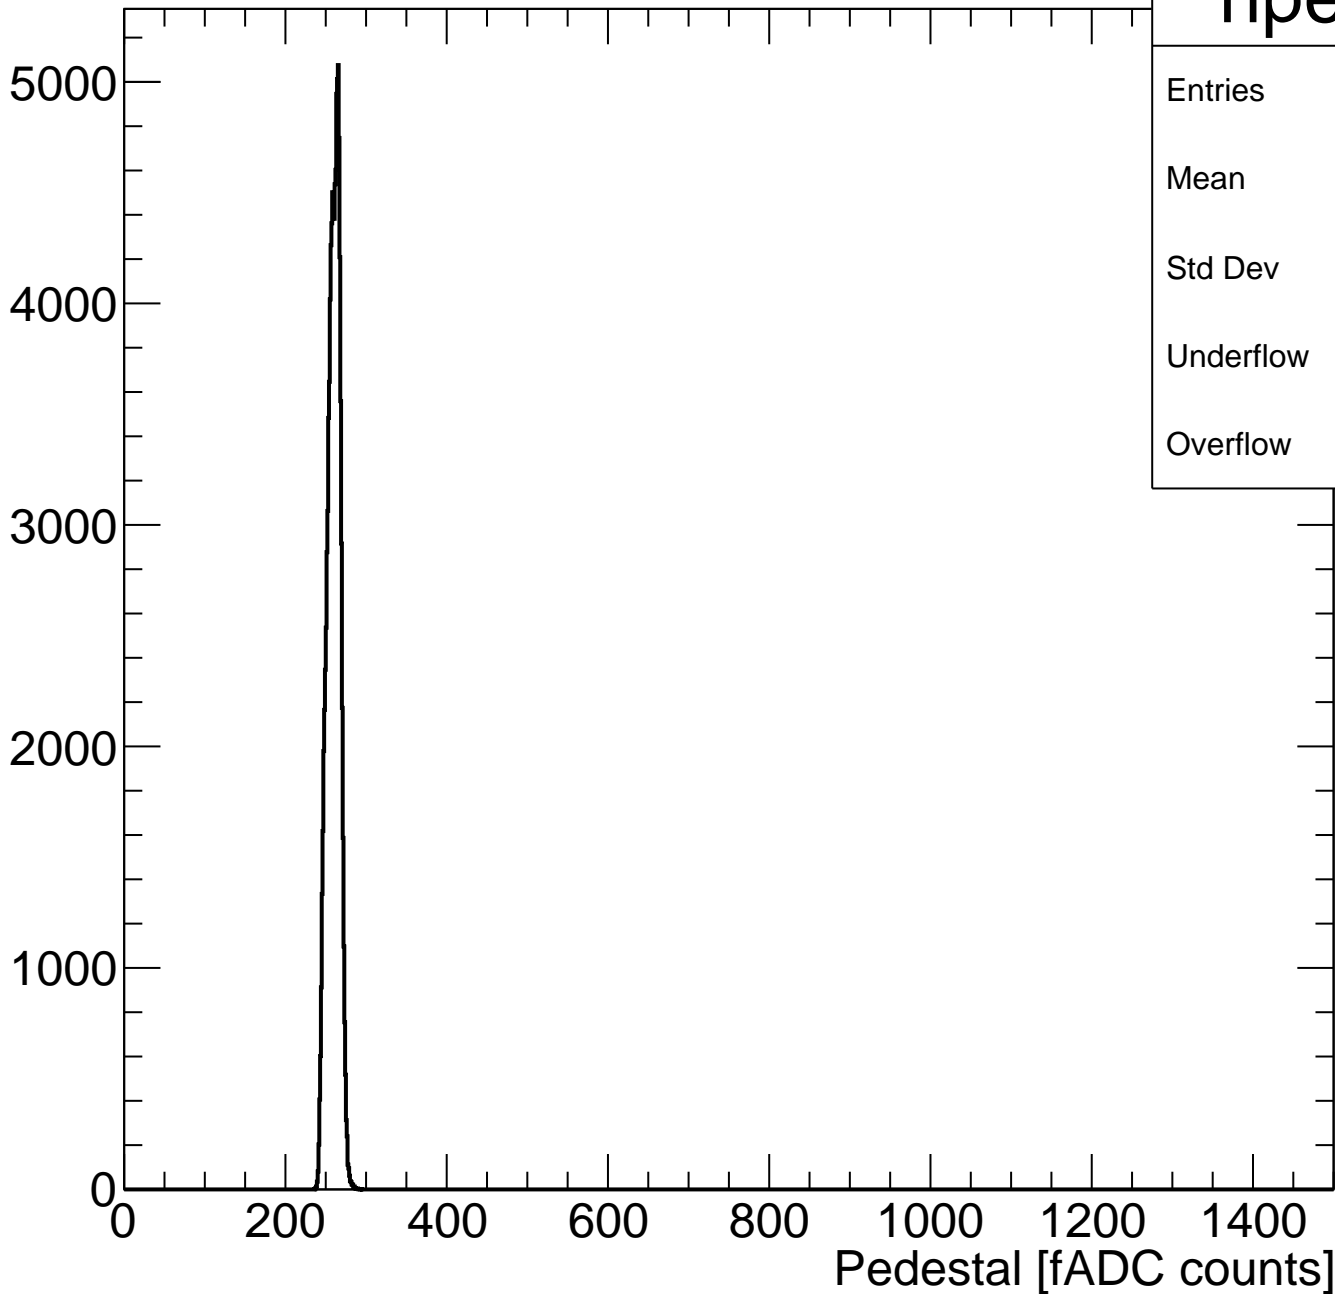

Pedestal Distribution (average fADC count between 52 - 88 ns)

hped

Entries	100013
Mean	259.8
Std Dev	7.478
Underflow	2
Overflow	0

Amplitude Distribution (no pedestal subtraction)

Integral Distribution (no pedestal subtraction)

Amplitude Distribution (with pedestal subtraction)

Integral Distribution (with pedestal subtraction)