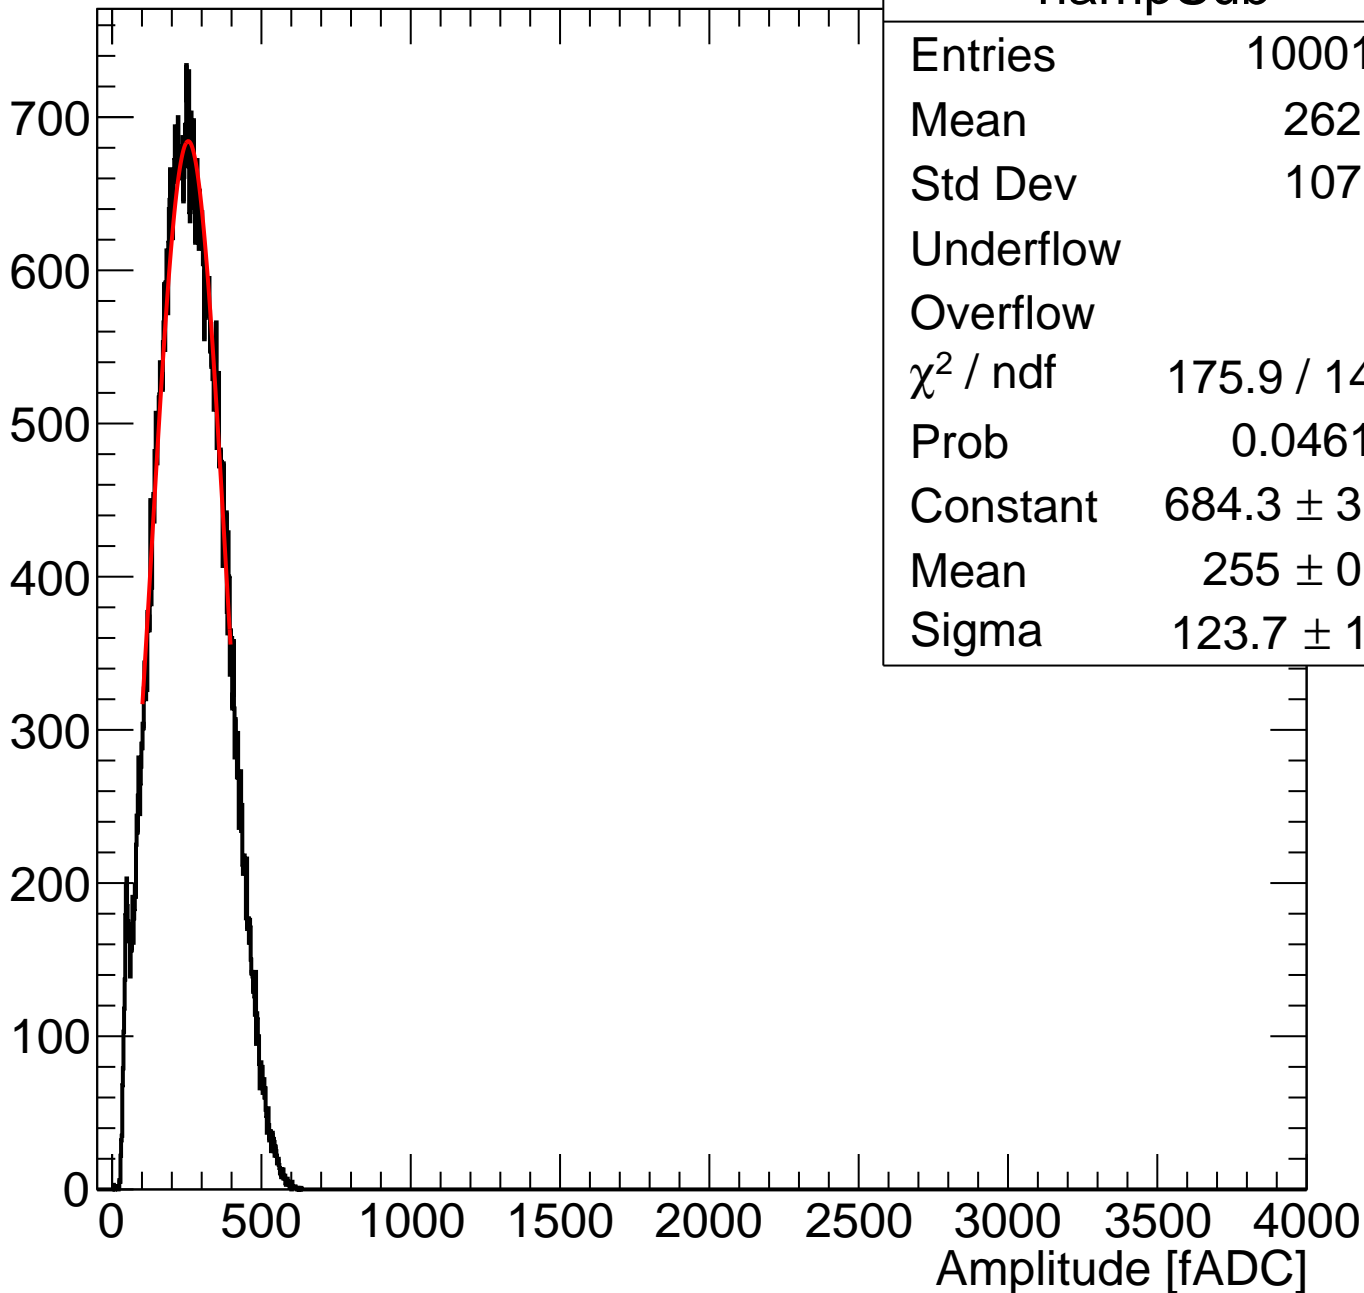

Pedestal Distribution (average fADC count between 52 - 88 ns)

hped

Entries	100013
Mean	259.8
Std Dev	7.478
Underflow	2
Overflow	0

Amplitude Distribution (no pedestal subtraction)

Integral Distribution (no pedestal subtraction)

Amplitude Distribution (with pedestal subtraction)

Integral Distribution (with pedestal subtraction)