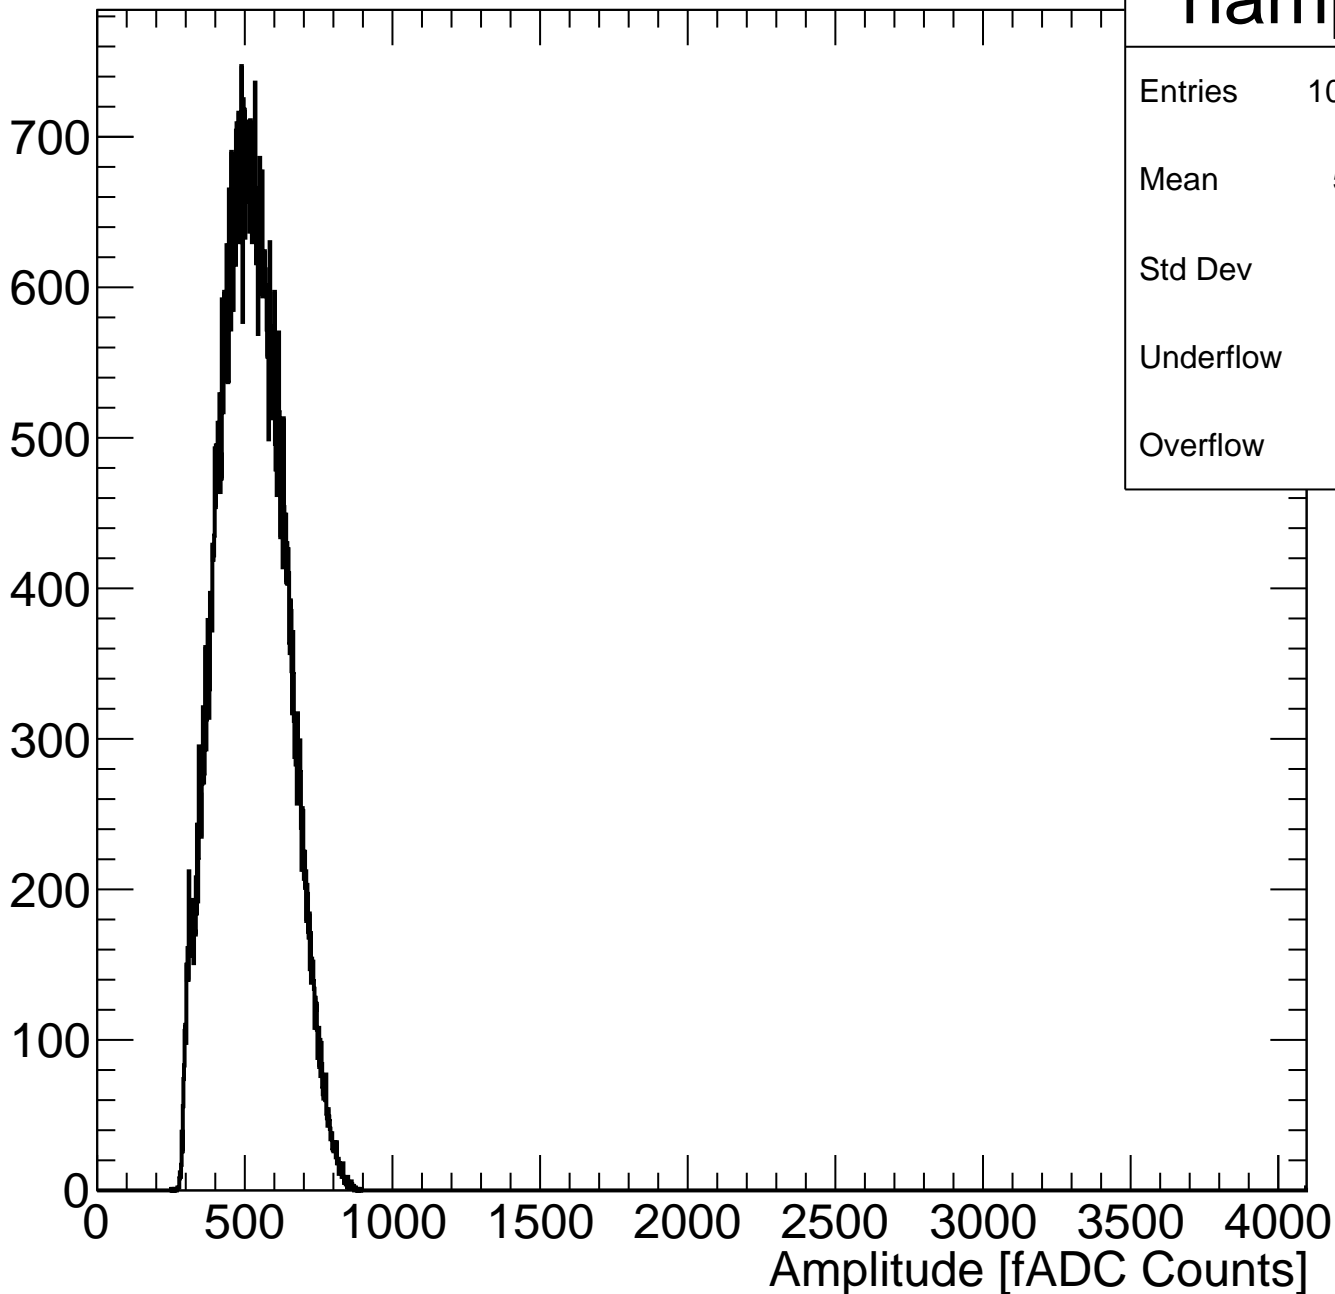

Pedestal Distribution (average fADC count between 52 - 88 ns)

hped

Entries	100013
Mean	259.8
Std Dev	7.478
Underflow	2
Overflow	0

Amplitude Distribution (no pedestal subtraction)

Integral Distribution (no pedestal subtraction)

Amplitude Distribution (with pedestal subtraction)

Integral Distribution (with pedestal subtraction)