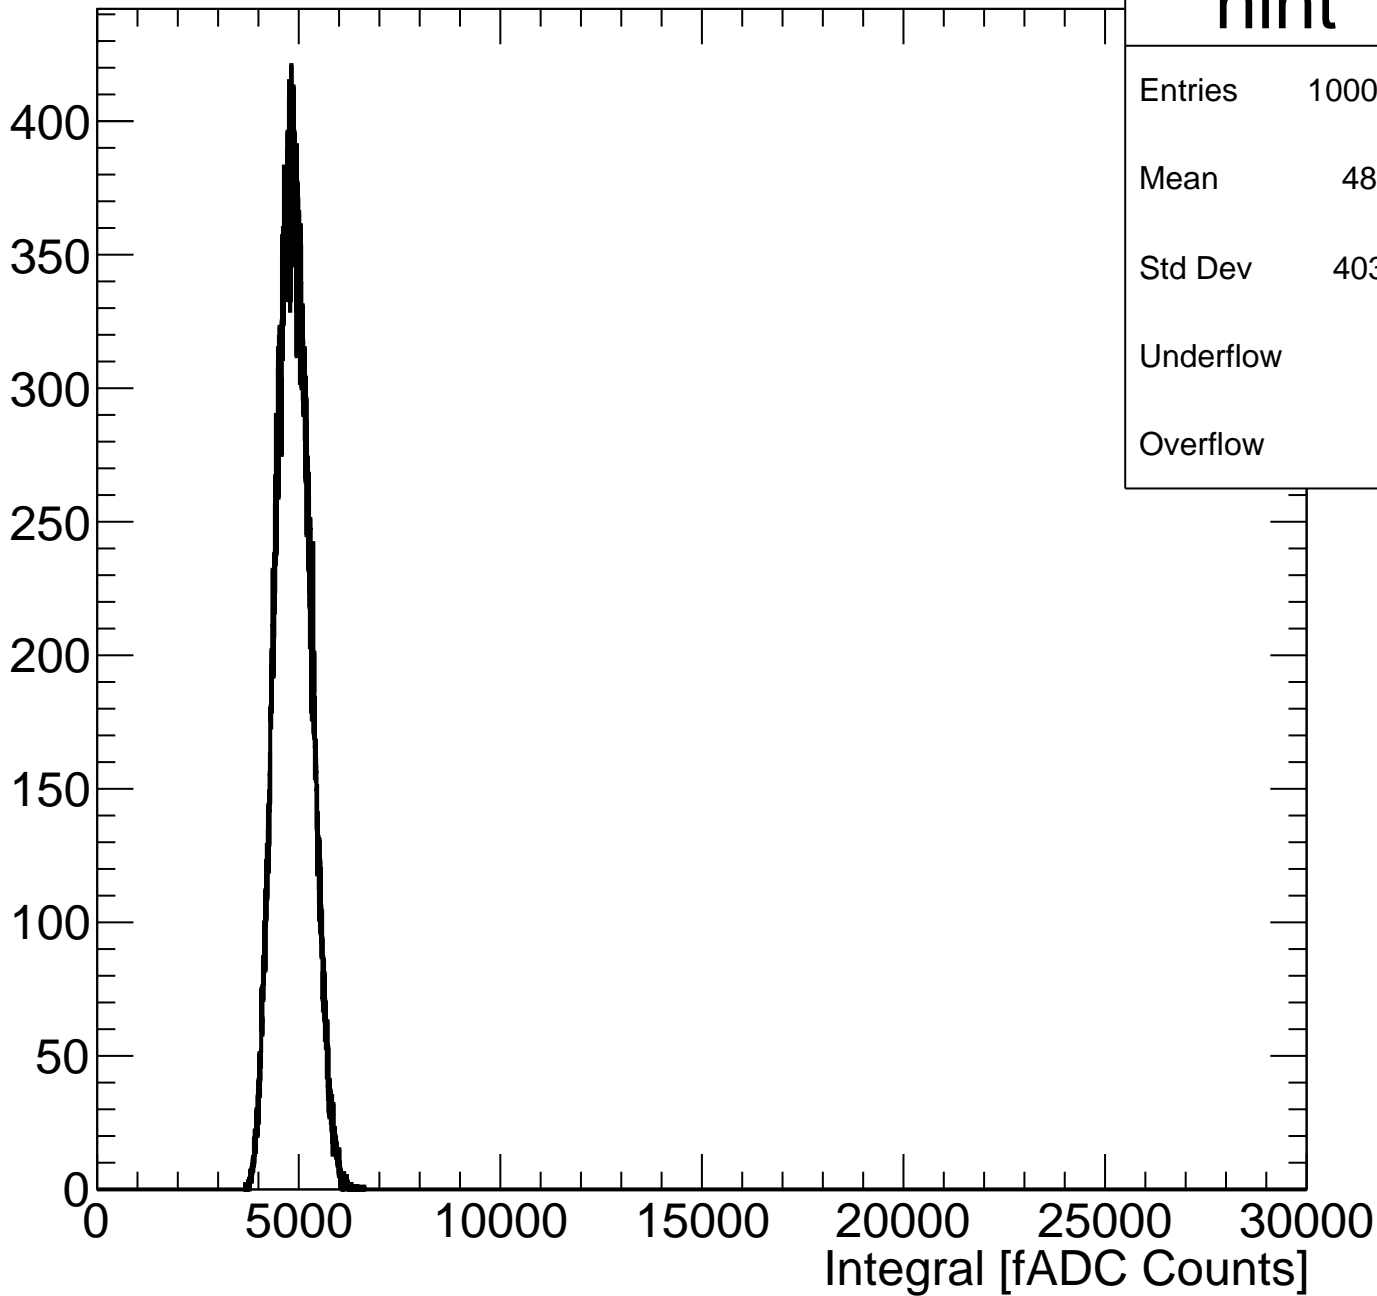

Pedestal Distribution (average fADC count between 52 - 88 ns)

hped

Entries	100013
Mean	259.8
Std Dev	7.478
Underflow	2
Overflow	0

Amplitude Distribution (no pedestal subtraction)

Integral Distribution (no pedestal subtraction)

Amplitude Distribution (with pedestal subtraction)

Integral Distribution (with pedestal subtraction)