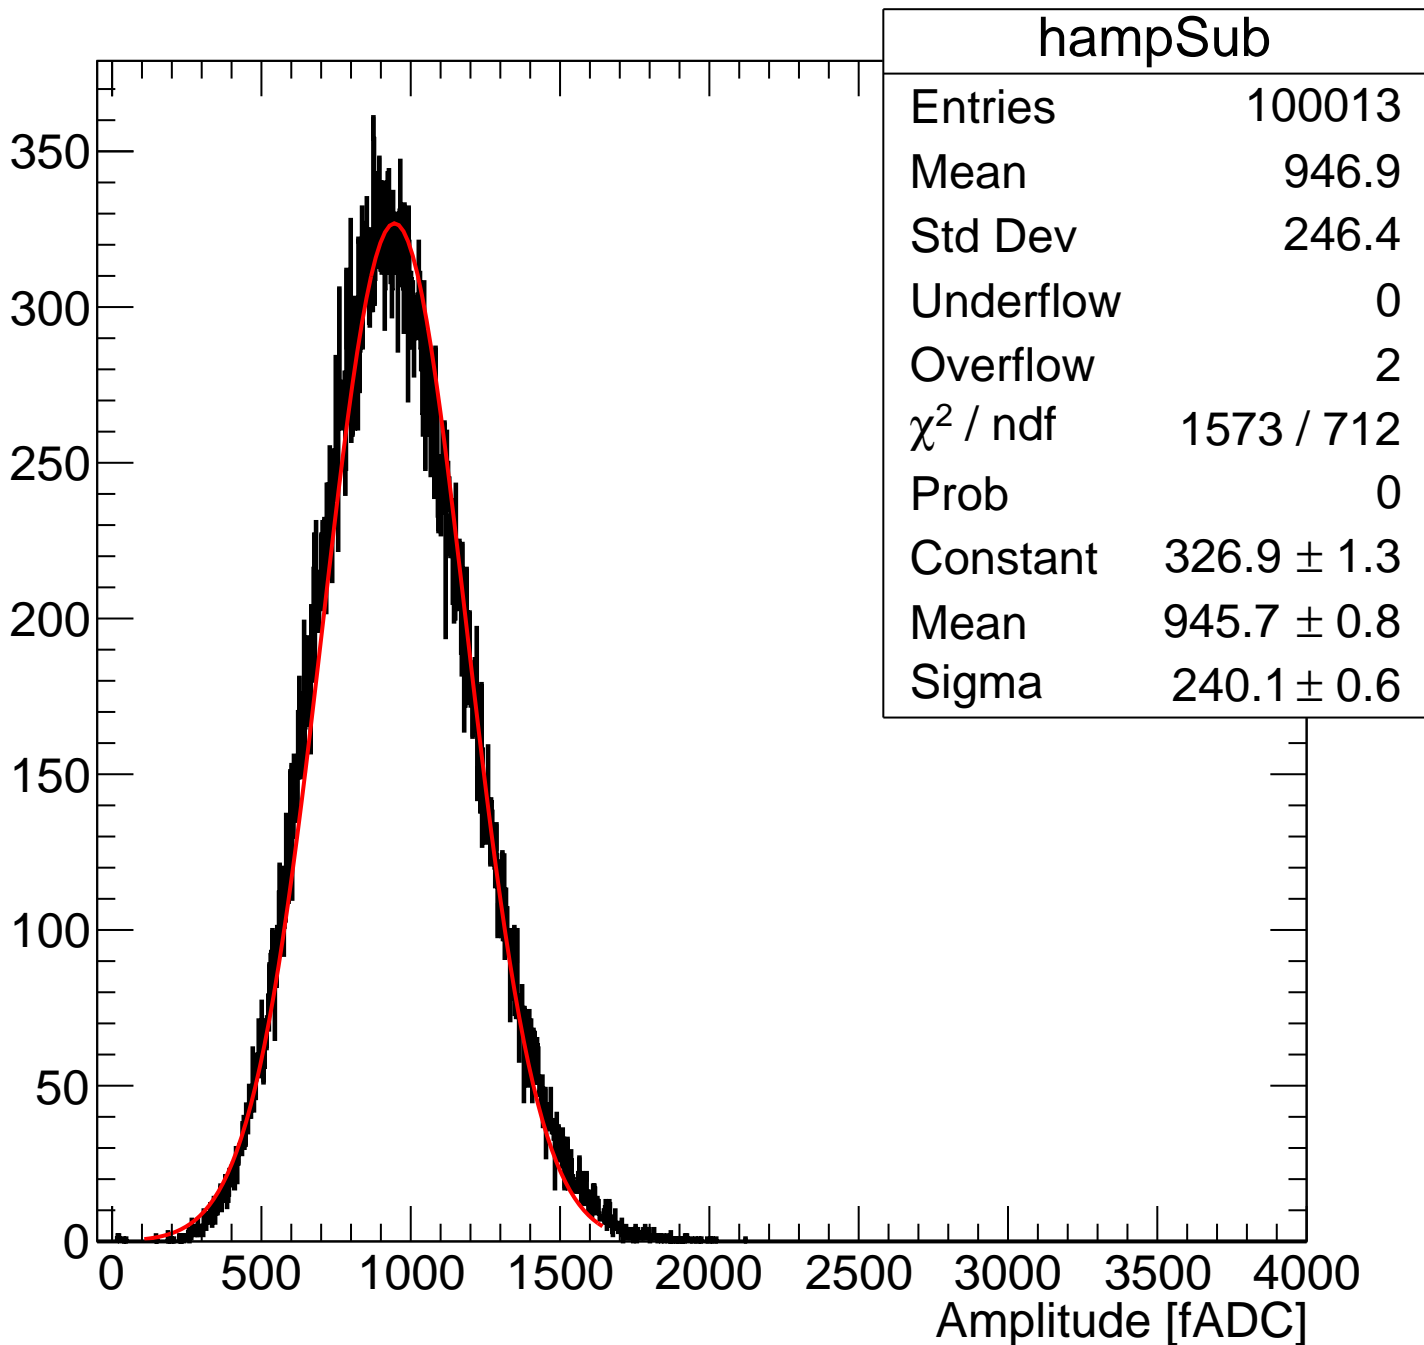

Pedestal Distribution (average fADC count between 52 - 88 ns)

hped

Entries	100013
Mean	262.6
Std Dev	9.731
Underflow	2
Overflow	0

Amplitude Distribution (no pedestal subtraction)

# Integral Distribution (no pedestal subtraction)

Amplitude Distribution (with pedestal subtraction)

Integral Distribution (with pedestal subtraction)