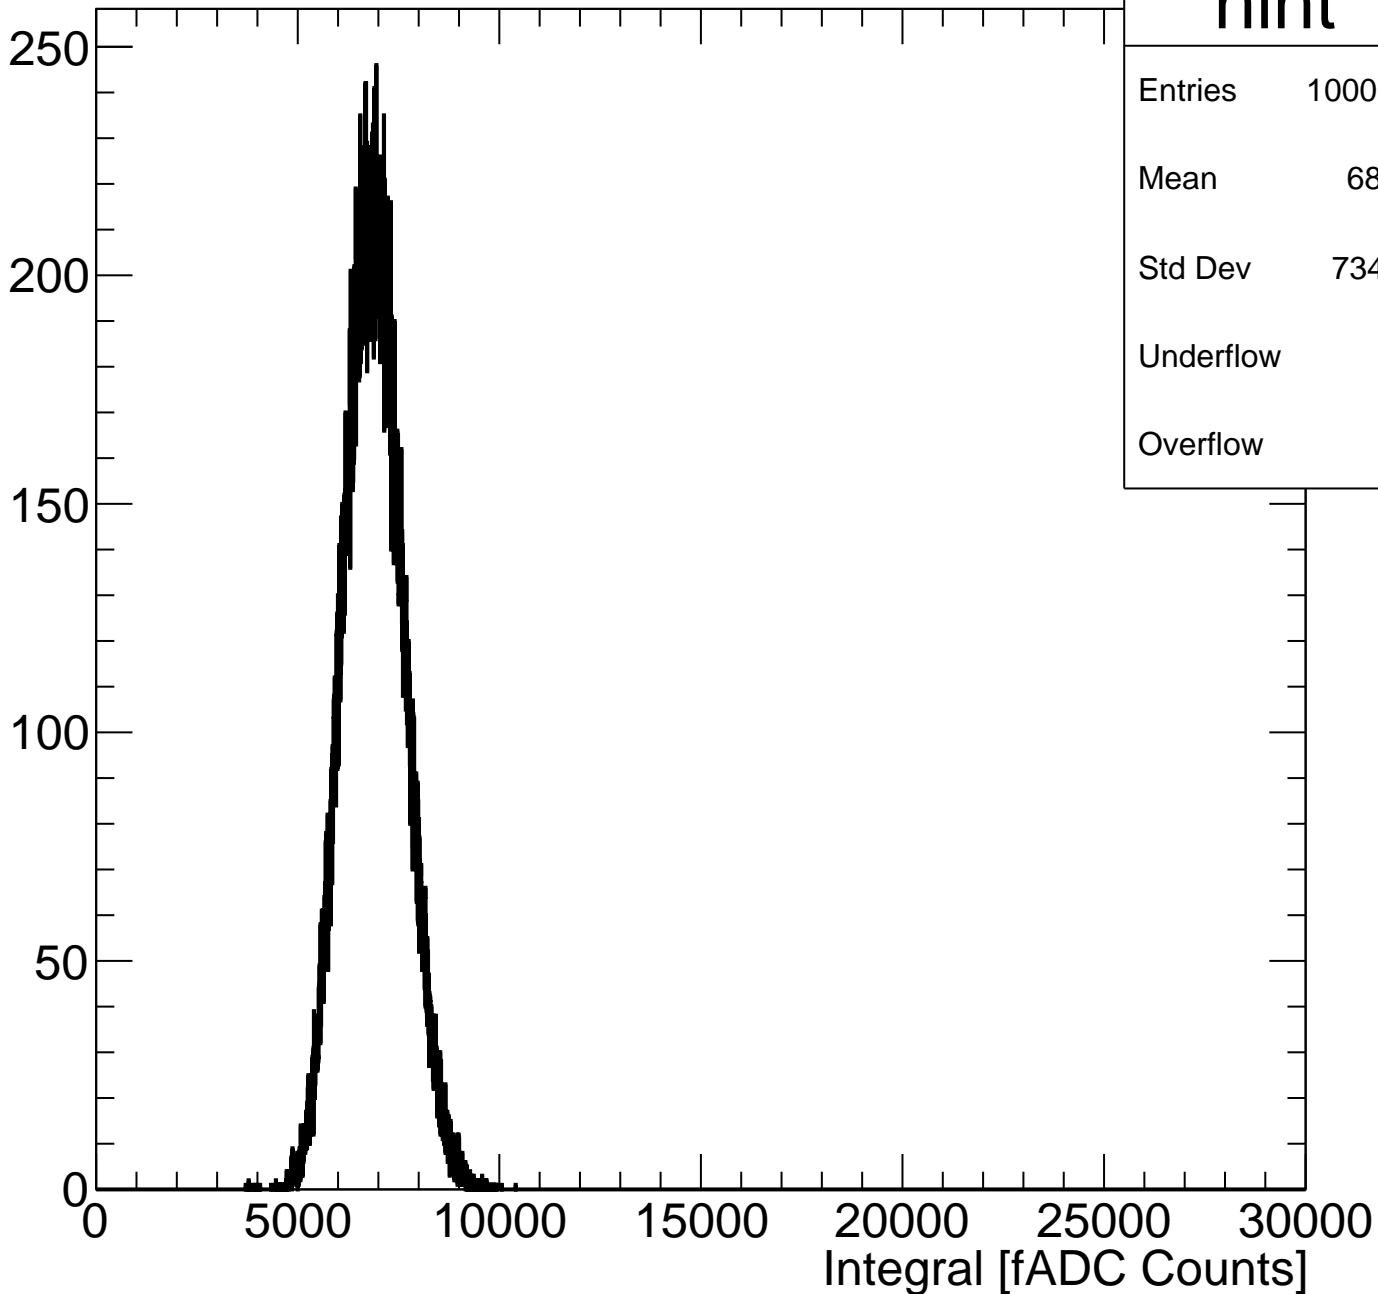

Pedestal Distribution (average fADC count between 52 - 88 ns)

hped

Entries	100013
Mean	262.6
Std Dev	9.731
Underflow	2
Overflow	0

Amplitude Distribution (no pedestal subtraction)

# Integral Distribution (no pedestal subtraction)

Amplitude Distribution (with pedestal subtraction)

Integral Distribution (with pedestal subtraction)