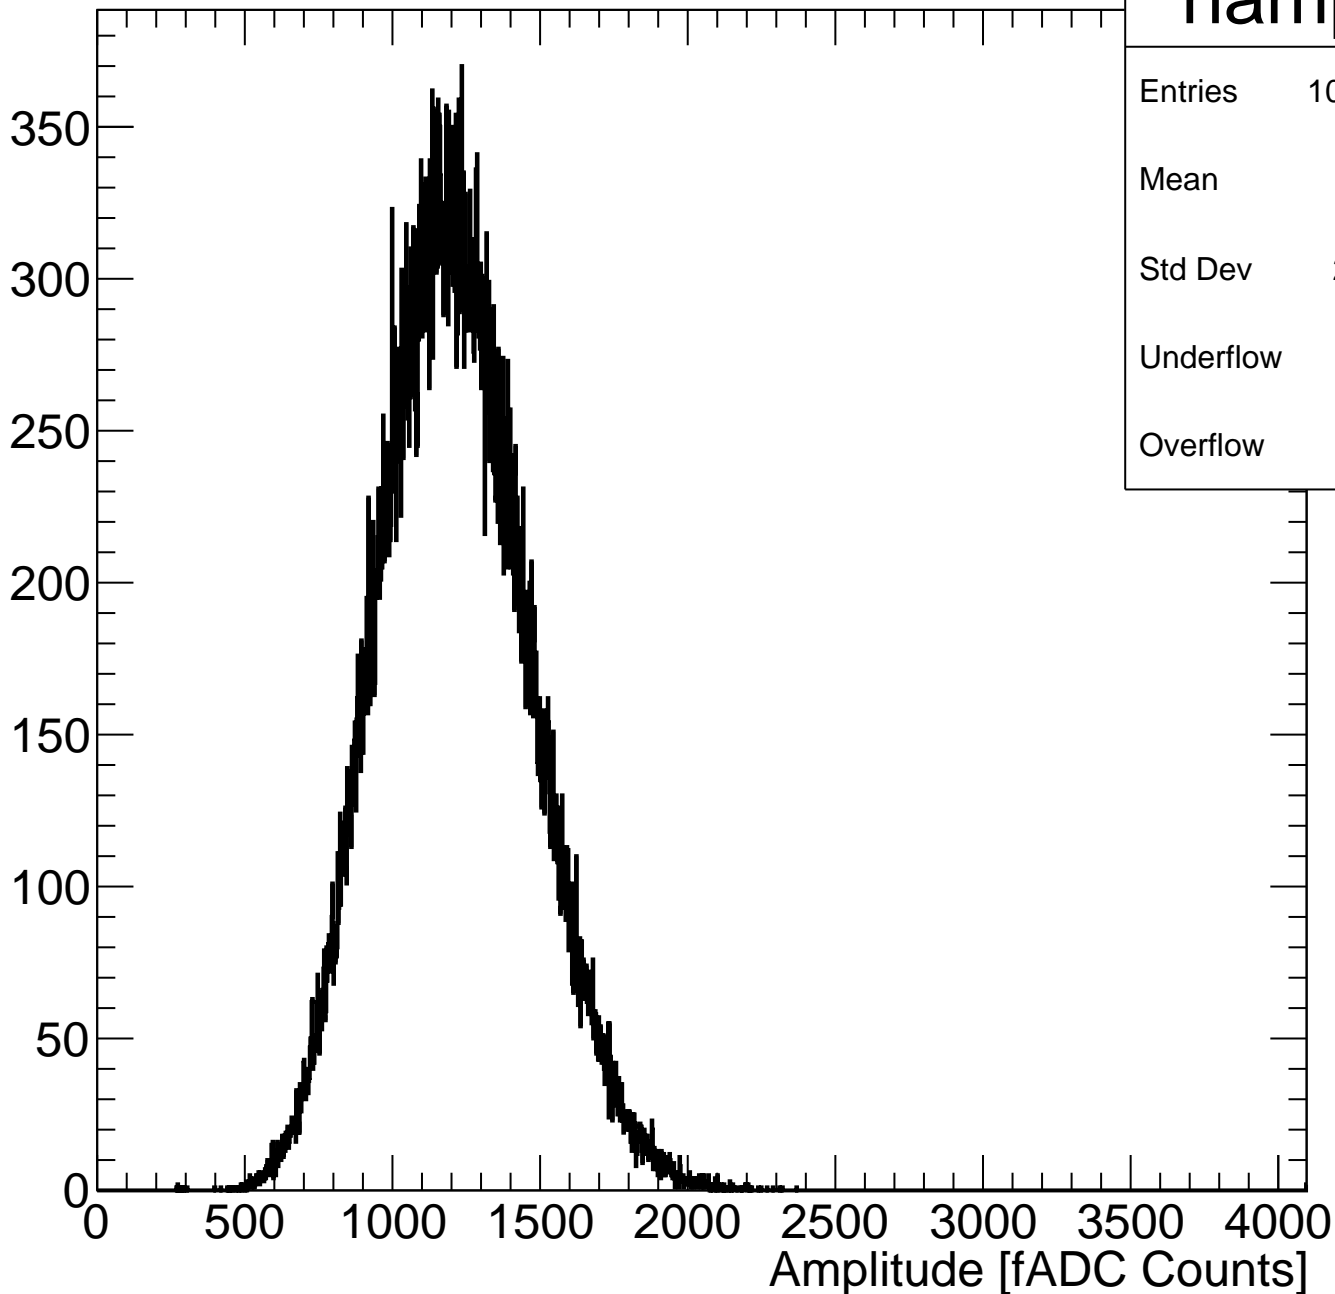

Pedestal Distribution (average fADC count between 52 - 88 ns)

hped

Entries	100013
Mean	262.6
Std Dev	9.731
Underflow	2
Overflow	0

Amplitude Distribution (no pedestal subtraction)

# Integral Distribution (no pedestal subtraction)

Amplitude Distribution (with pedestal subtraction)

Integral Distribution (with pedestal subtraction)