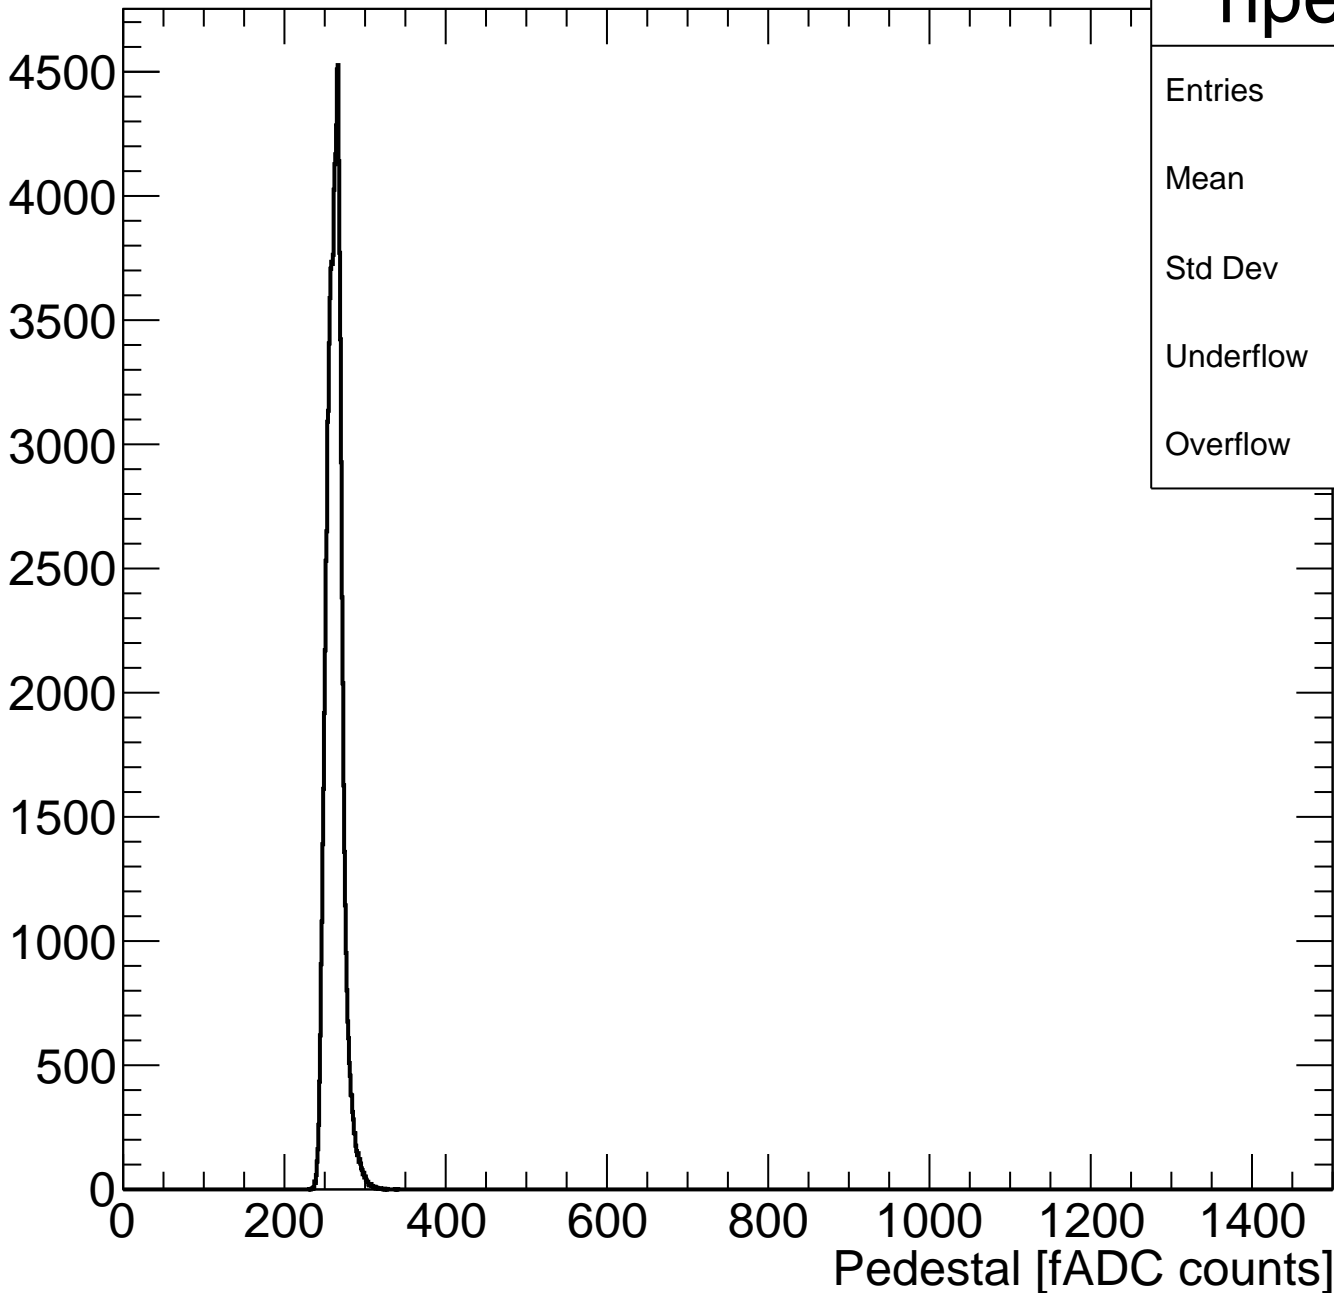

Pedestal Distribution (average fADC count between 52 - 88 ns)

hped

Entries	100013
Mean	262.6
Std Dev	9.731
Underflow	2
Overflow	0

Amplitude Distribution (no pedestal subtraction)

# Integral Distribution (no pedestal subtraction)

Amplitude Distribution (with pedestal subtraction)

Integral Distribution (with pedestal subtraction)