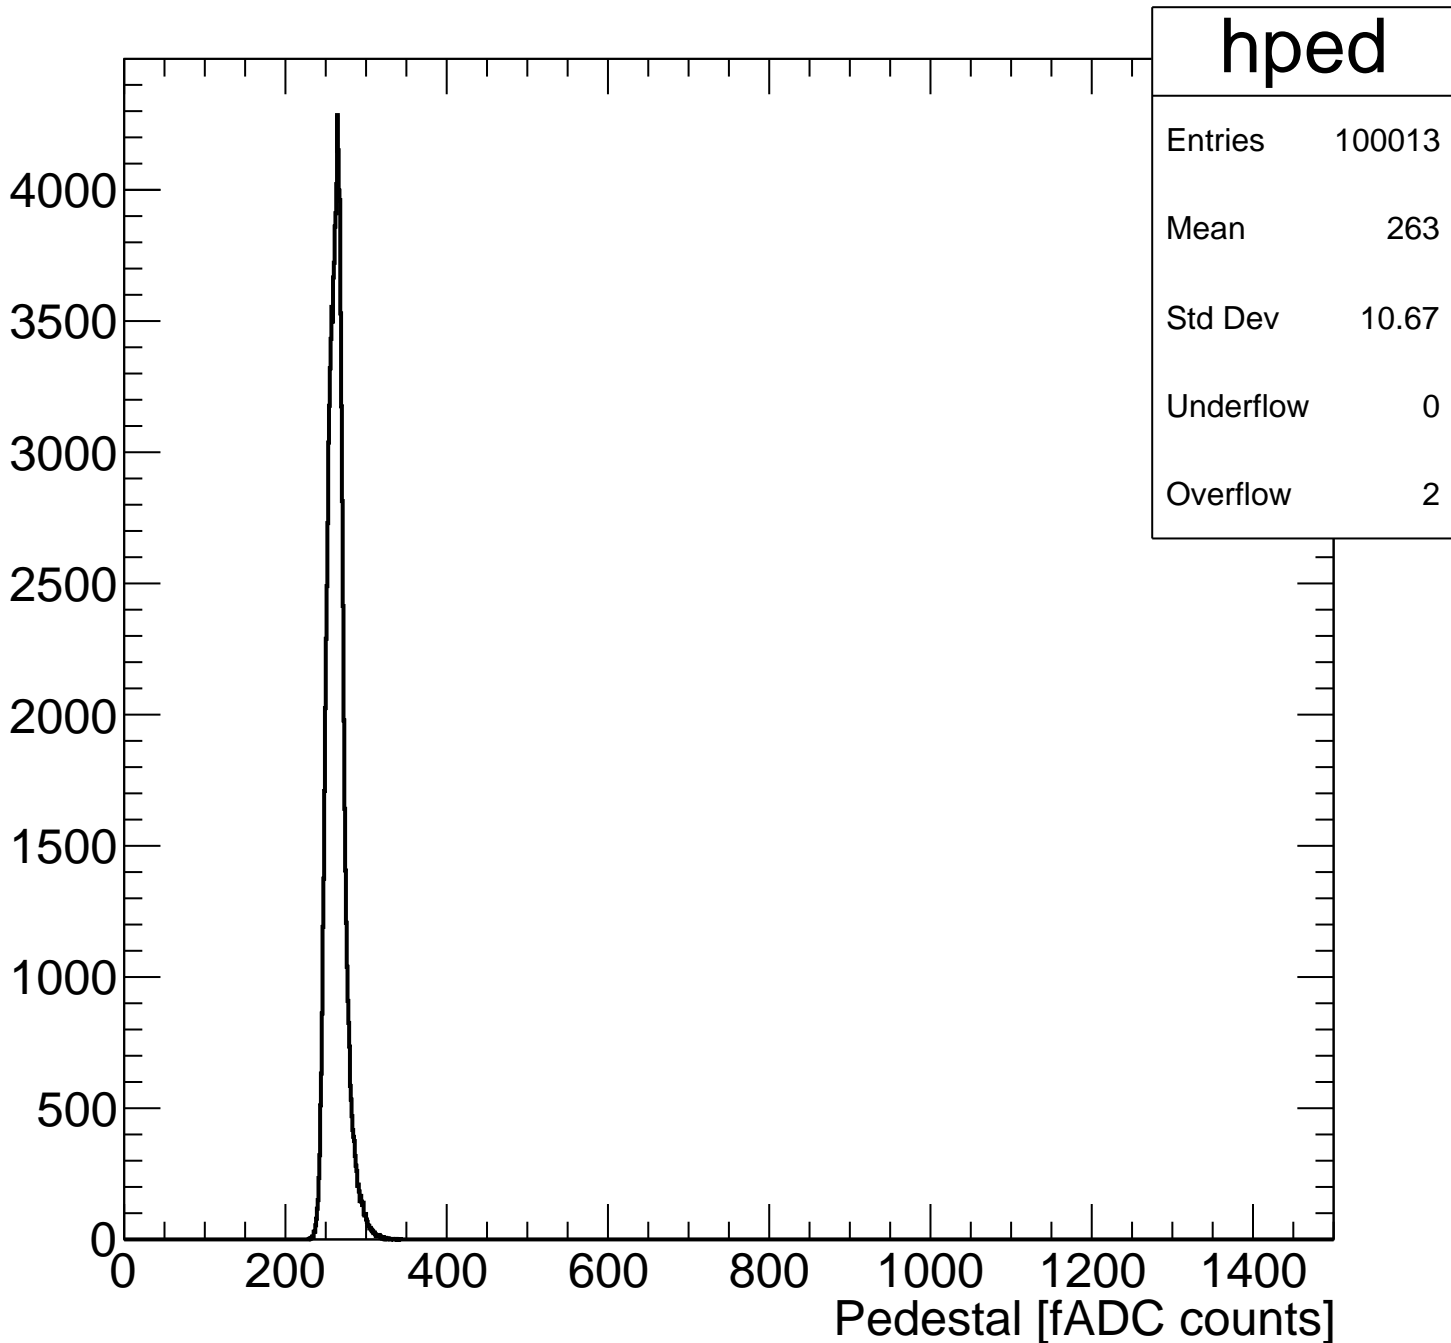

Pedestal Distribution (average fADC count between 52 - 88 ns)

Amplitude Distribution (no pedestal subtraction)

hamp	
Entries	100013
Mean	1414
Std Dev	276.6
Underflow	0
Overflow	2

Integral Distribution (no pedestal subtraction)

Amplitude Distribution (with pedestal subtraction)

Integral Distribution (with pedestal subtraction)