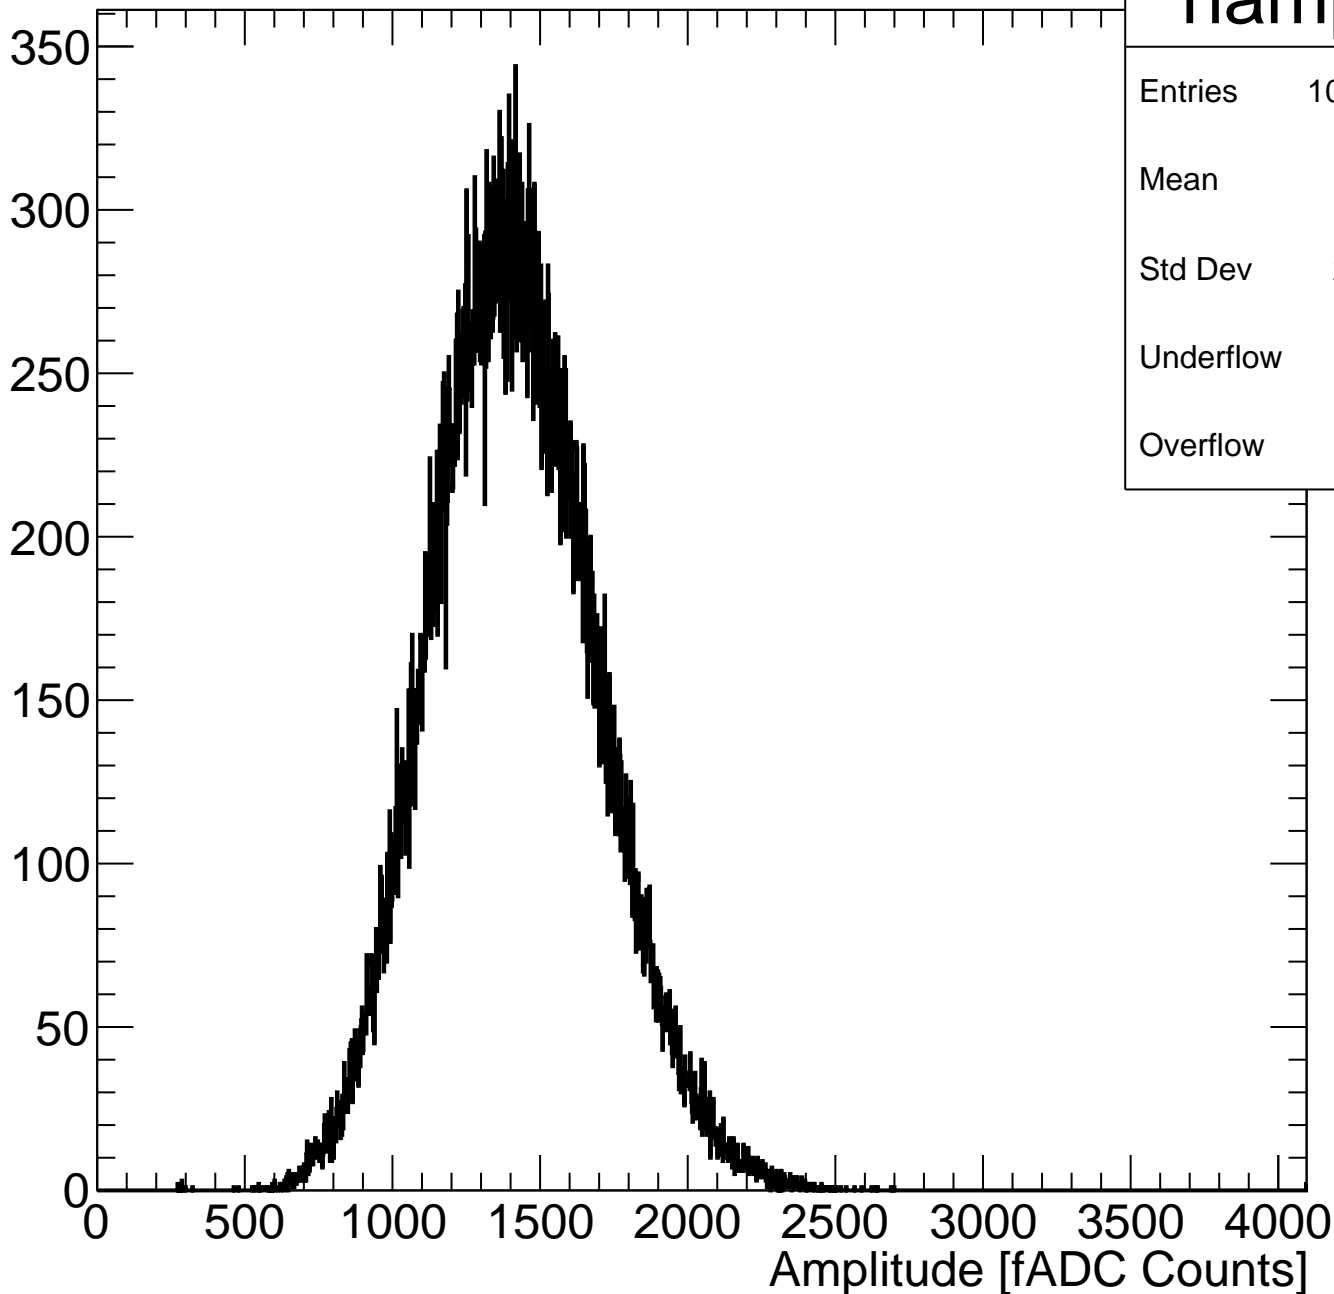

Pedestal Distribution (average fADC count between 52 - 88 ns)

Amplitude Distribution (no pedestal subtraction)

hamp	
Entries	100013
Mean	1414
Std Dev	276.6
Underflow	0
Overflow	2

Integral Distribution (no pedestal subtraction)

Amplitude Distribution (with pedestal subtraction)

Integral Distribution (with pedestal subtraction)