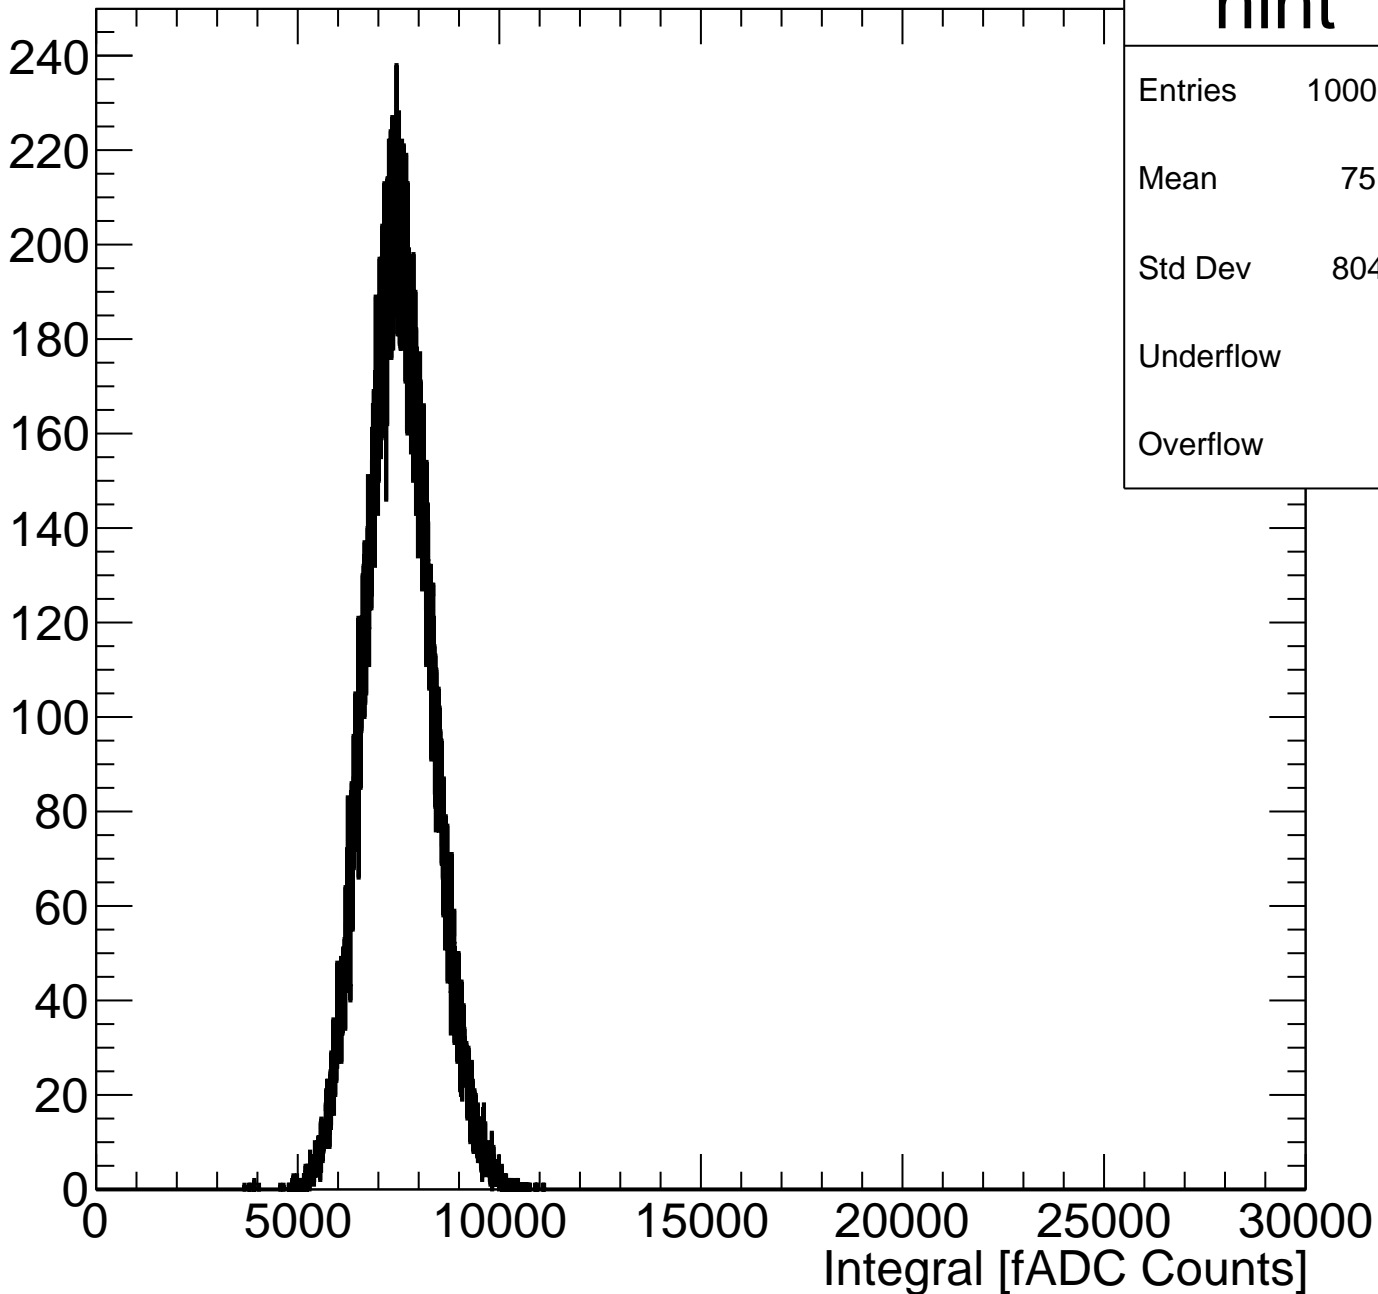

Pedestal Distribution (average fADC count between 52 - 88 ns)

Amplitude Distribution (no pedestal subtraction)

hamp	
Entries	100013
Mean	1414
Std Dev	276.6
Underflow	0
Overflow	2

Integral Distribution (no pedestal subtraction)

Amplitude Distribution (with pedestal subtraction)

Integral Distribution (with pedestal subtraction)