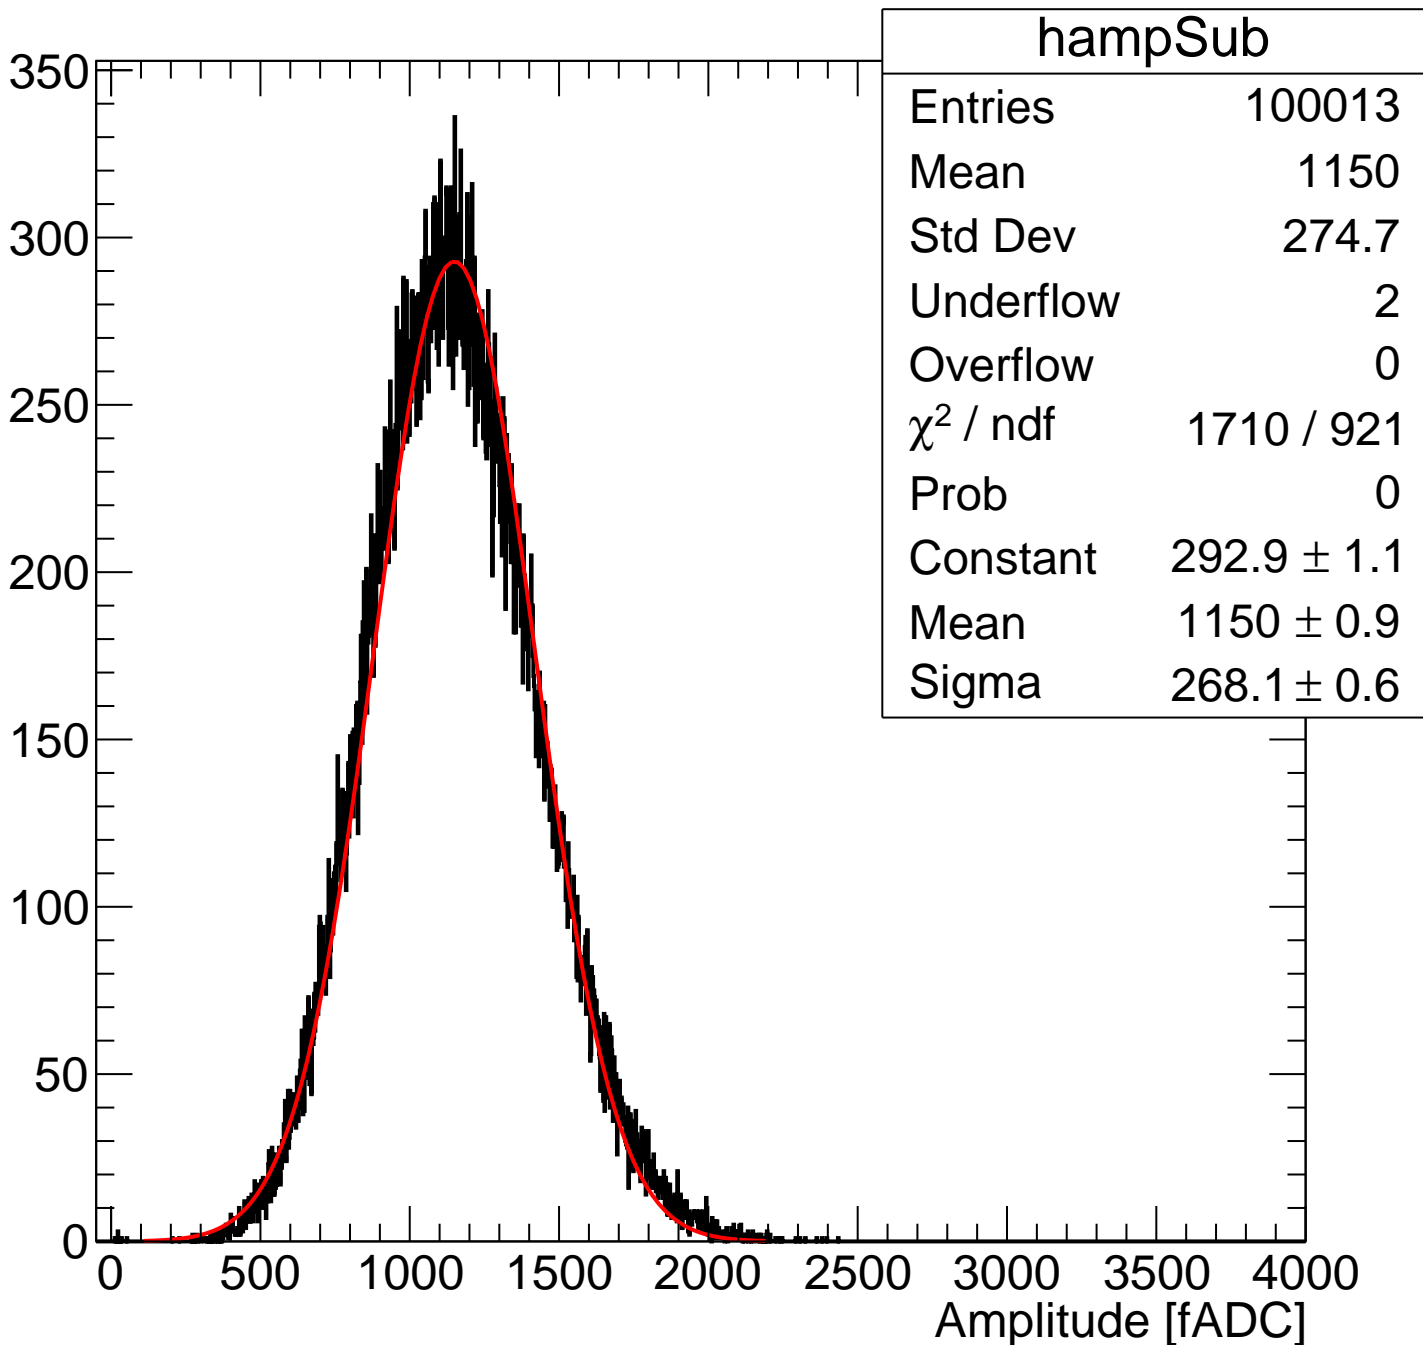

Pedestal Distribution (average fADC count between 52 - 88 ns)

Amplitude Distribution (no pedestal subtraction)

hamp	
Entries	100013
Mean	1414
Std Dev	276.6
Underflow	0
Overflow	2

Integral Distribution (no pedestal subtraction)

Amplitude Distribution (with pedestal subtraction)

Integral Distribution (with pedestal subtraction)