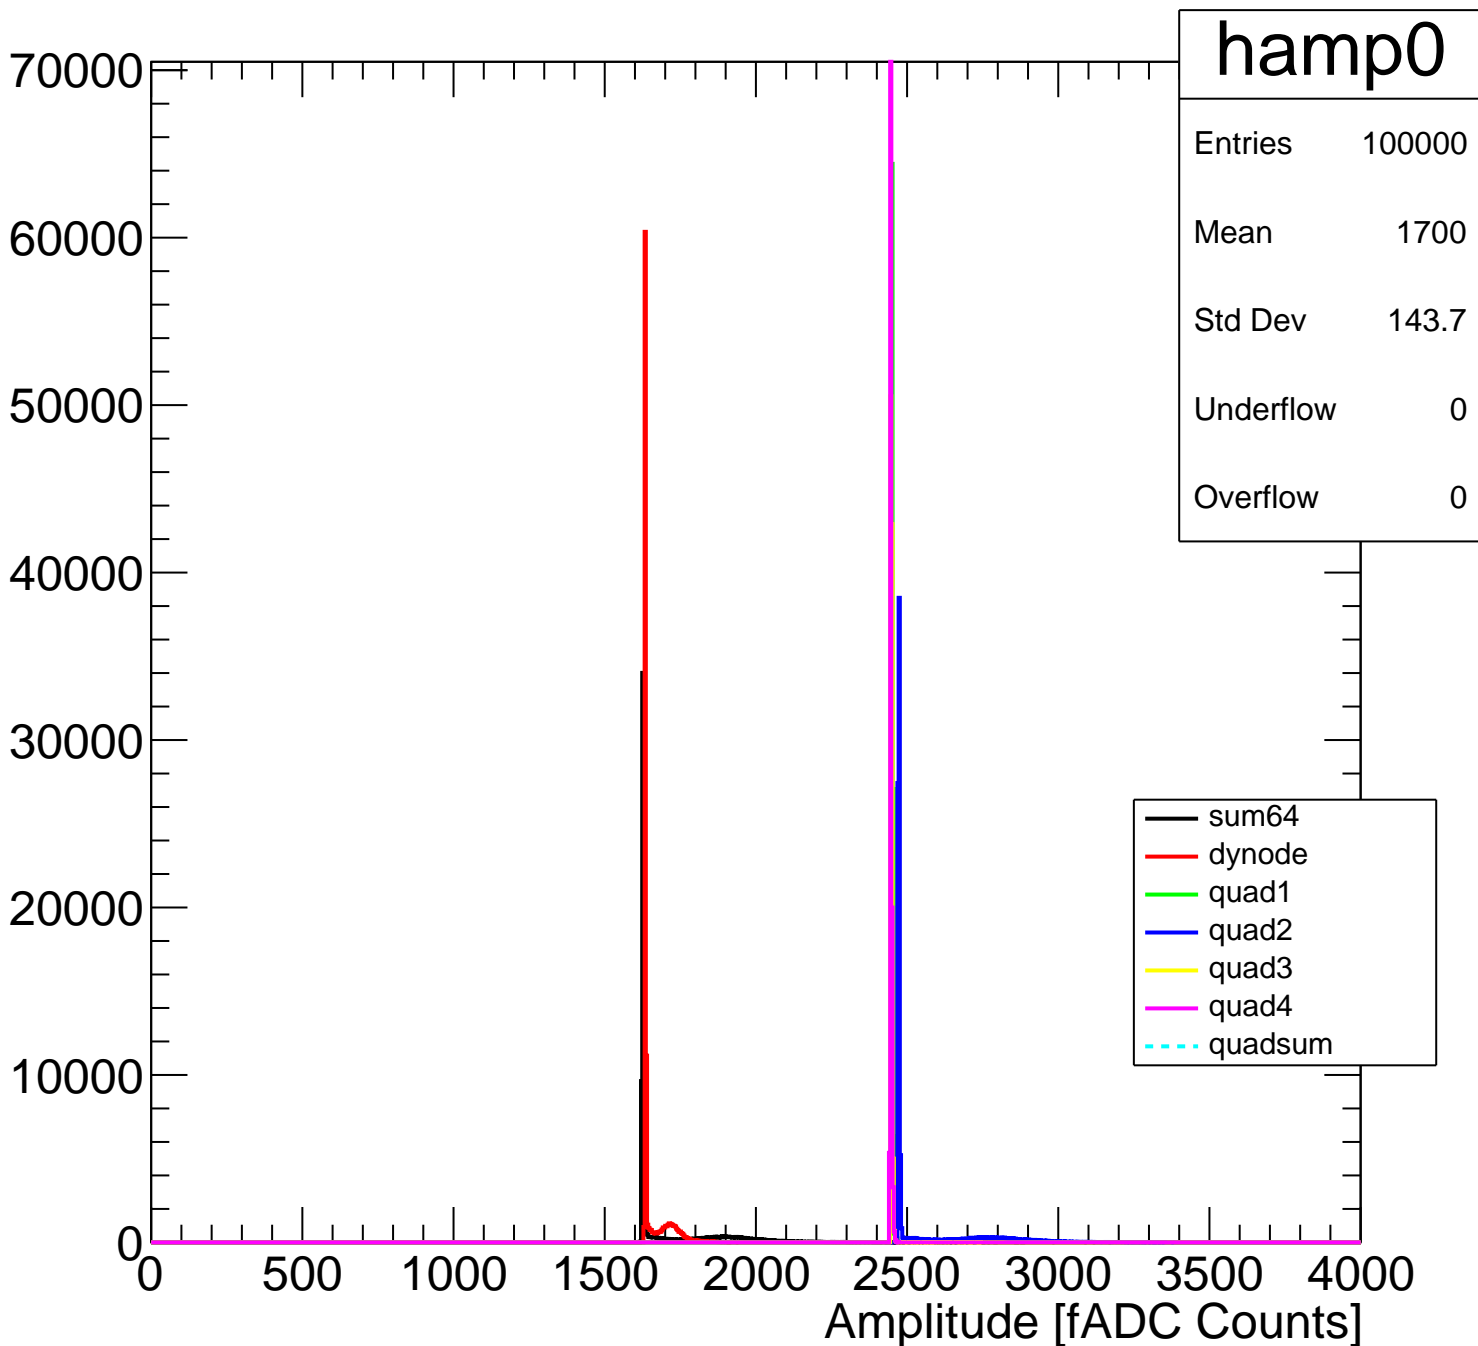

Pedestal Distribution (average fADC count between 8 - 80 ns)

Amplitude Distribution (no pedestal subtraction)

Integral Distribution (no pedestal subtraction)

Amplitude Distribution (with pedestal subtraction)

Integral Distribution (with pedestal subtraction)

Amplitude (pedestal subtracted)

Integral (pedestal subtracted)