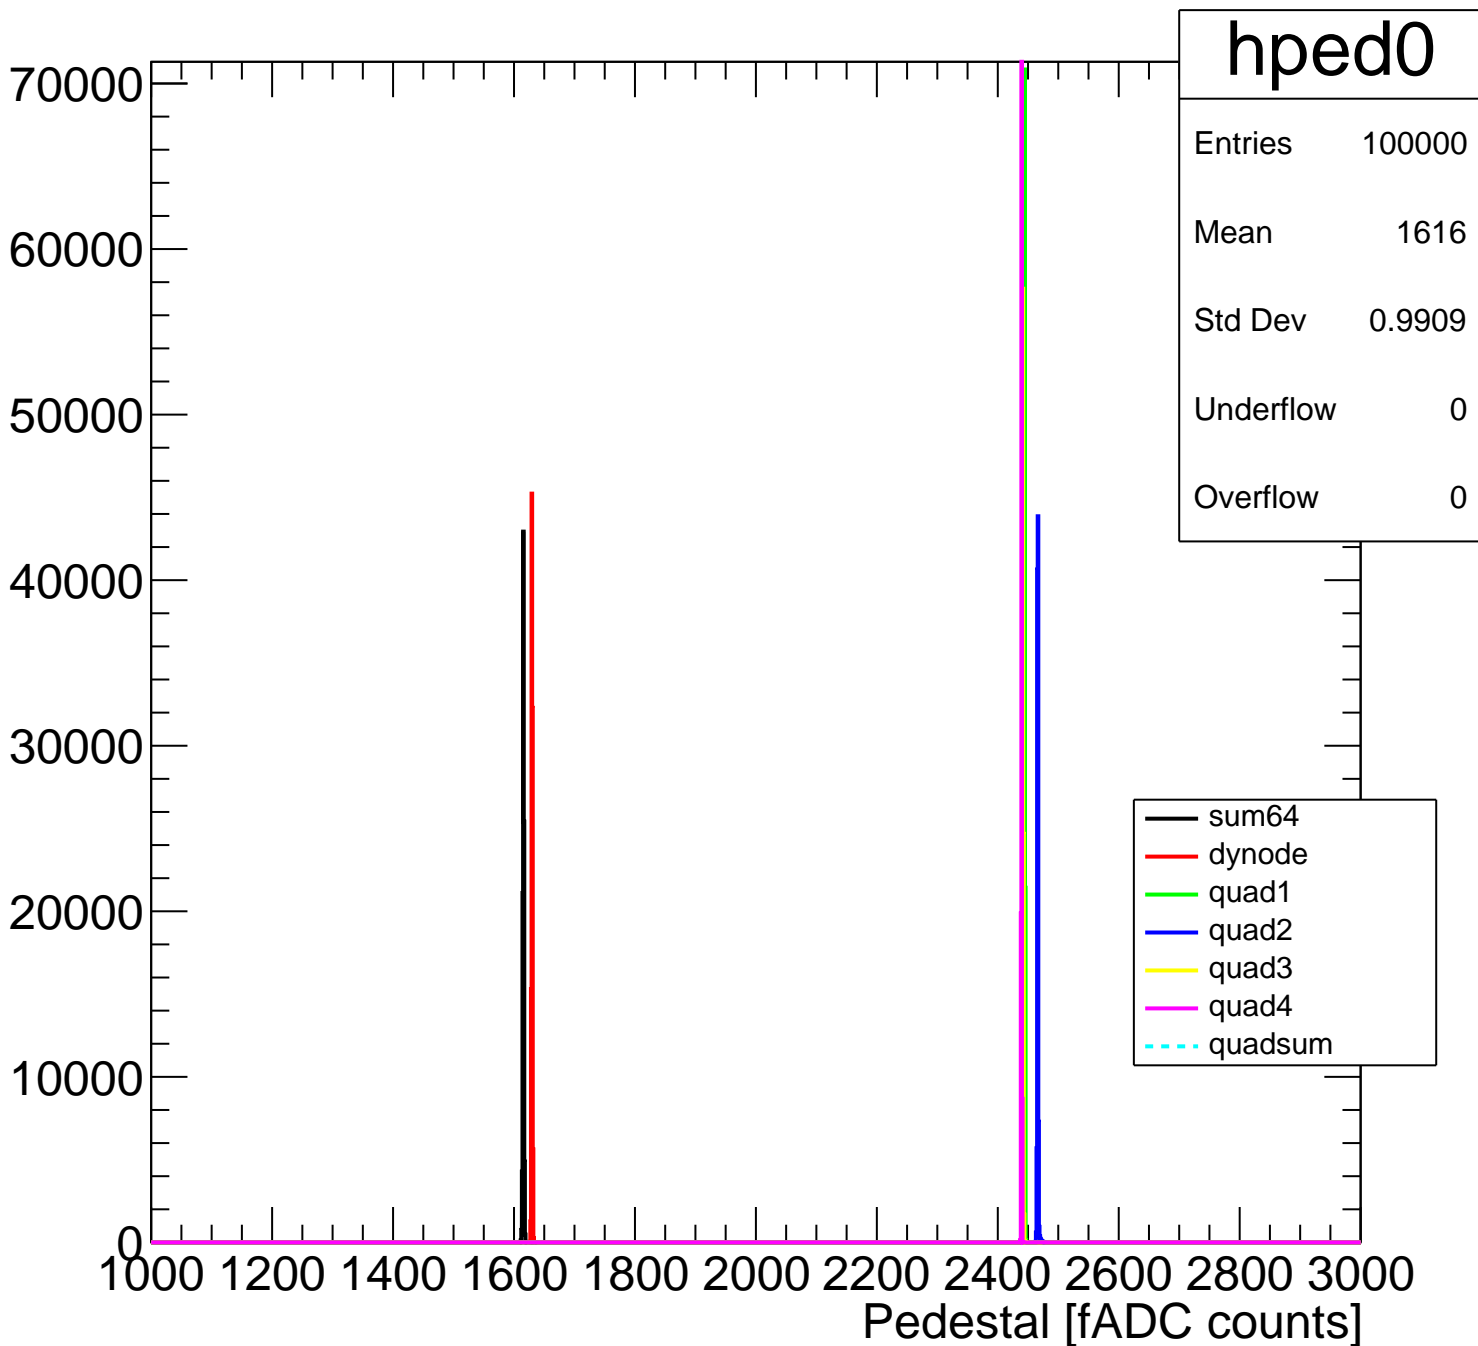

Pedestal Distribution (average fADC count between 8 - 80 ns)

Amplitude Distribution (no pedestal subtraction)

Integral Distribution (no pedestal subtraction)

Amplitude Distribution (with pedestal subtraction)

Integral Distribution (with pedestal subtraction)

Amplitude (pedestal subtracted)

Integral (pedestal subtracted)