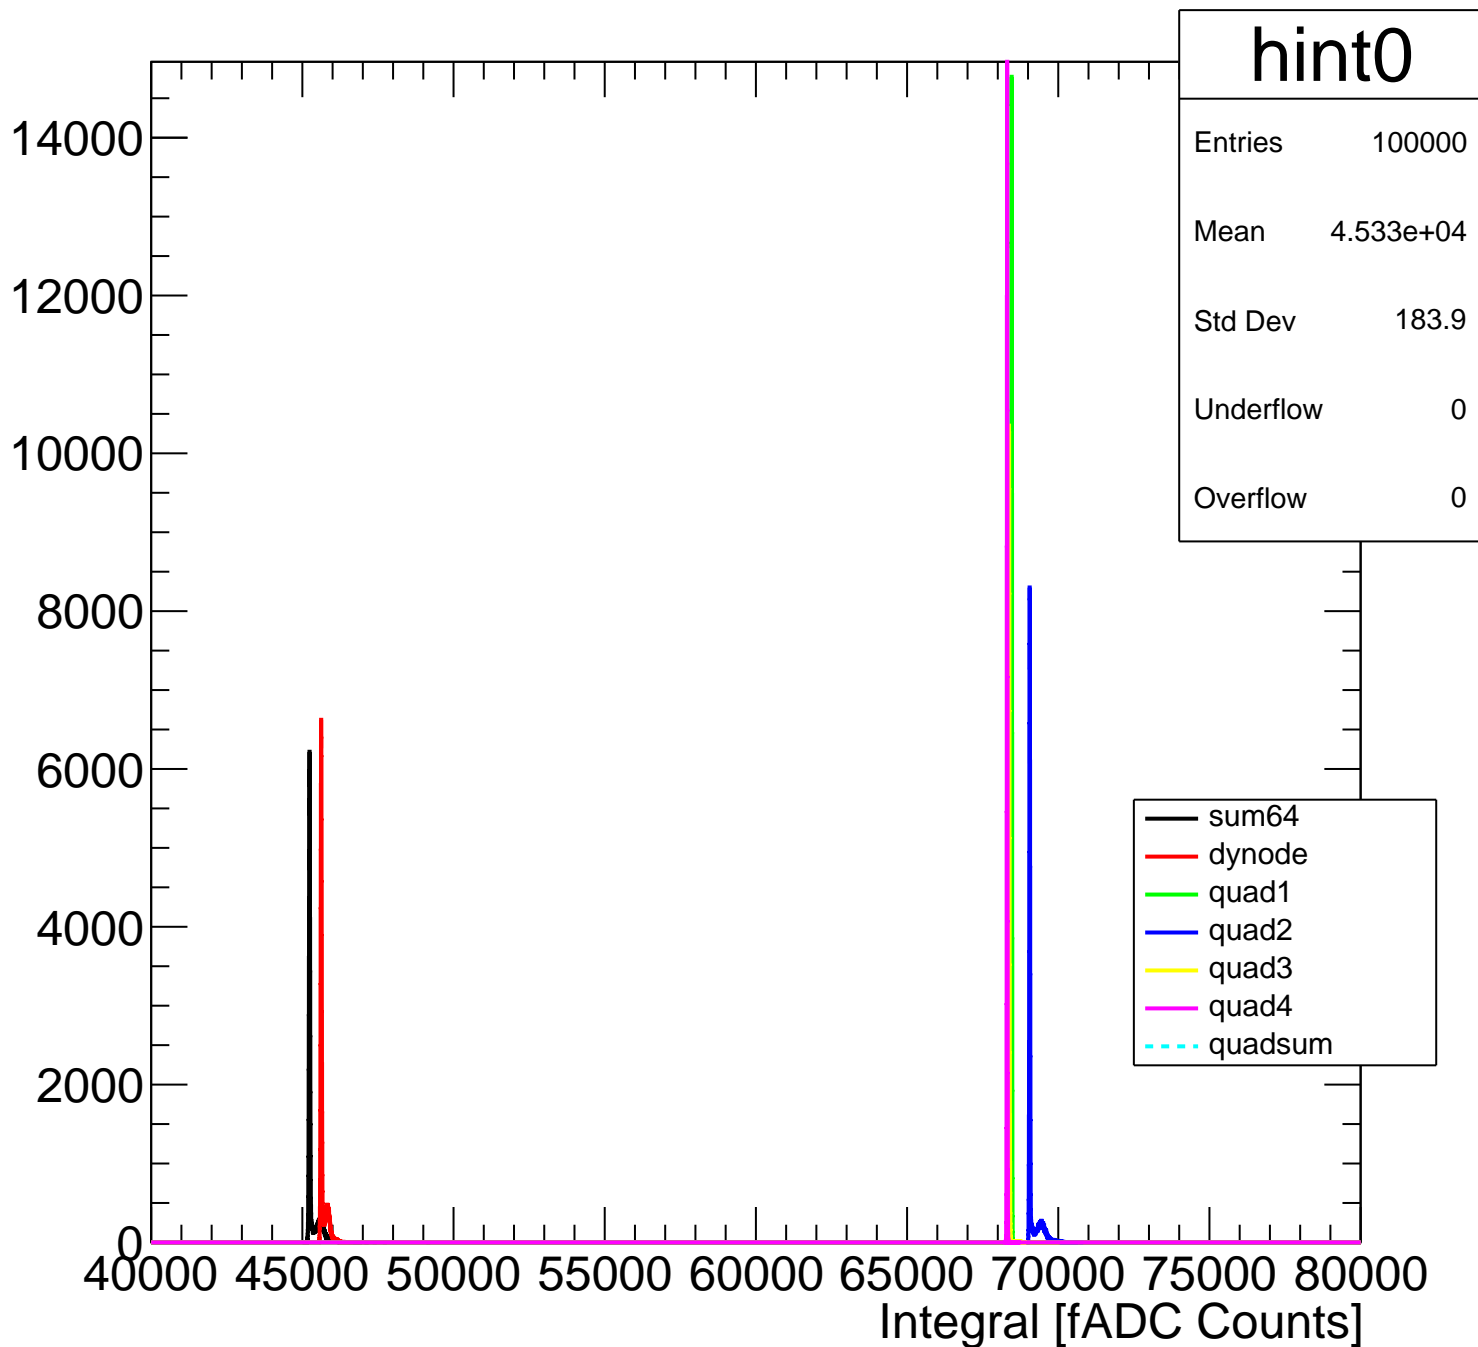

Pedestal Distribution (average fADC count between 8 - 80 ns)

Amplitude Distribution (no pedestal subtraction)

Integral Distribution (no pedestal subtraction)

Amplitude Distribution (with pedestal subtraction)

Integral Distribution (with pedestal subtraction)

Amplitude (pedestal subtracted)

Integral (pedestal subtracted)