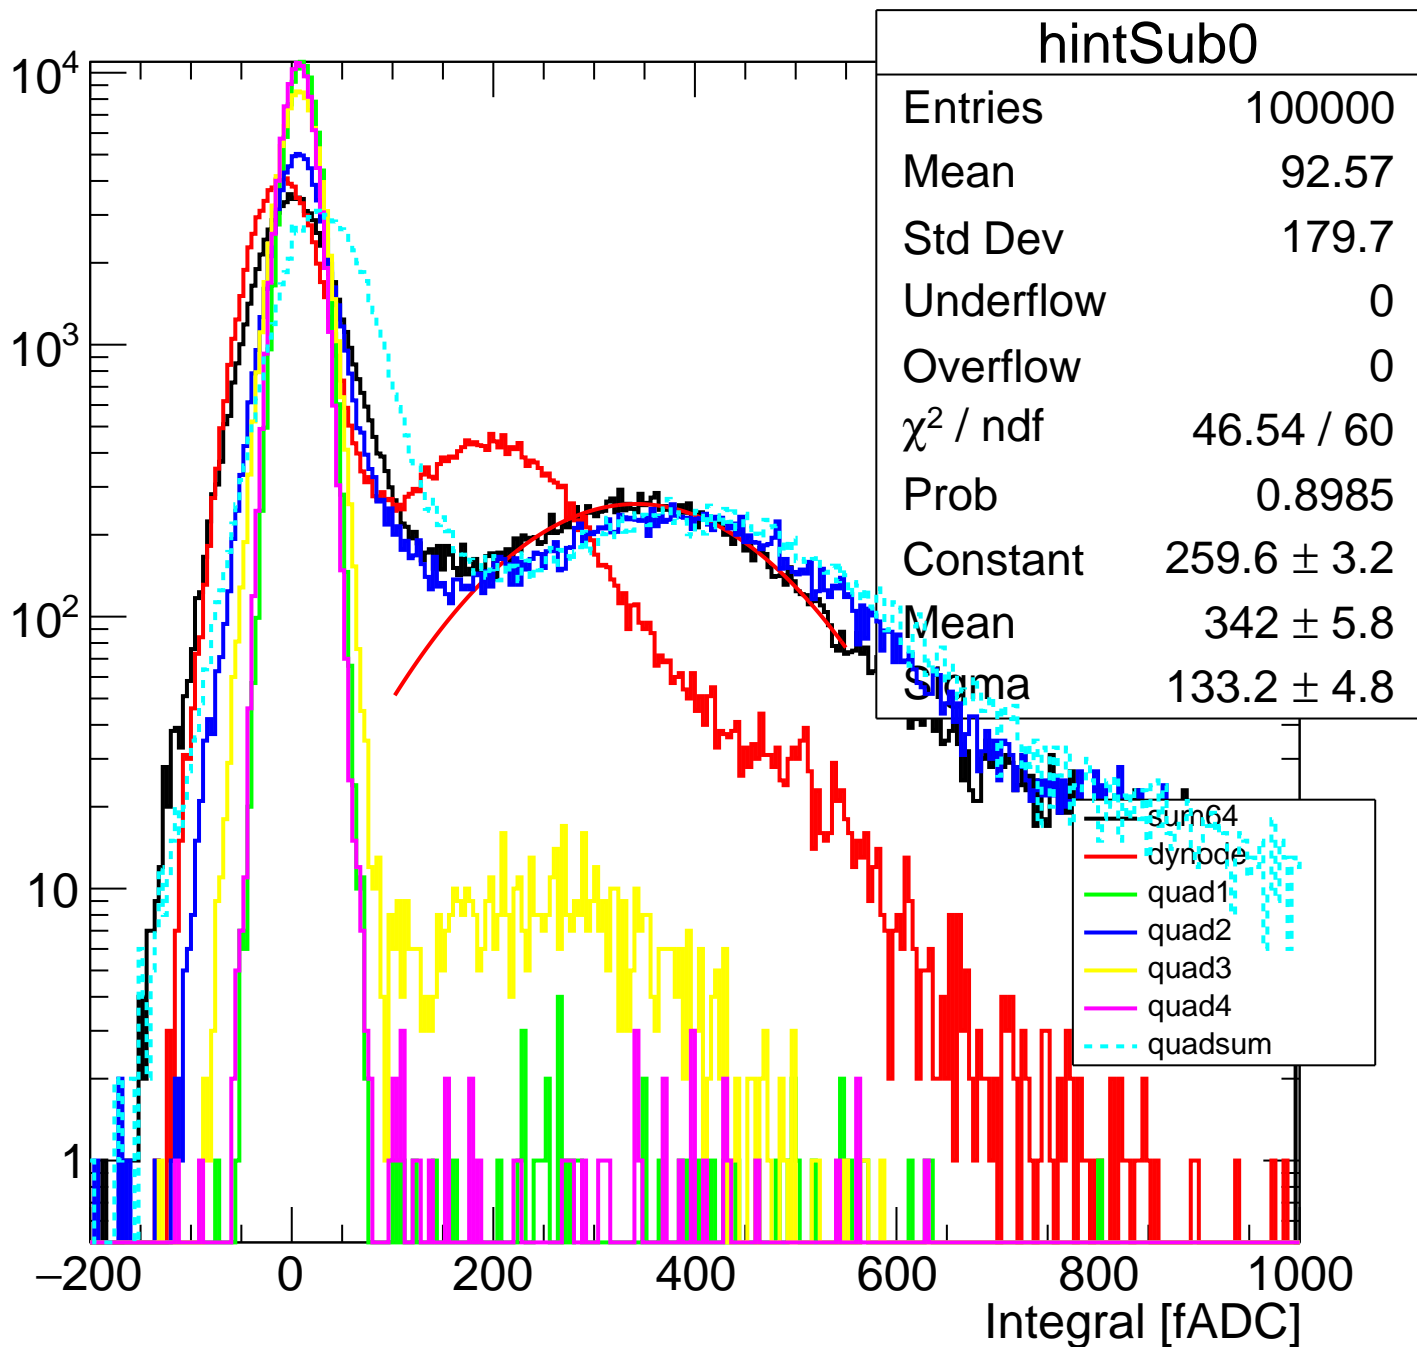

Pedestal Distribution (average fADC count between 8 - 80 ns)

Amplitude Distribution (no pedestal subtraction)

Integral Distribution (no pedestal subtraction)

Amplitude Distribution (with pedestal subtraction)

Integral Distribution (with pedestal subtraction)

Amplitude (pedestal subtracted)

Integral (pedestal subtracted)