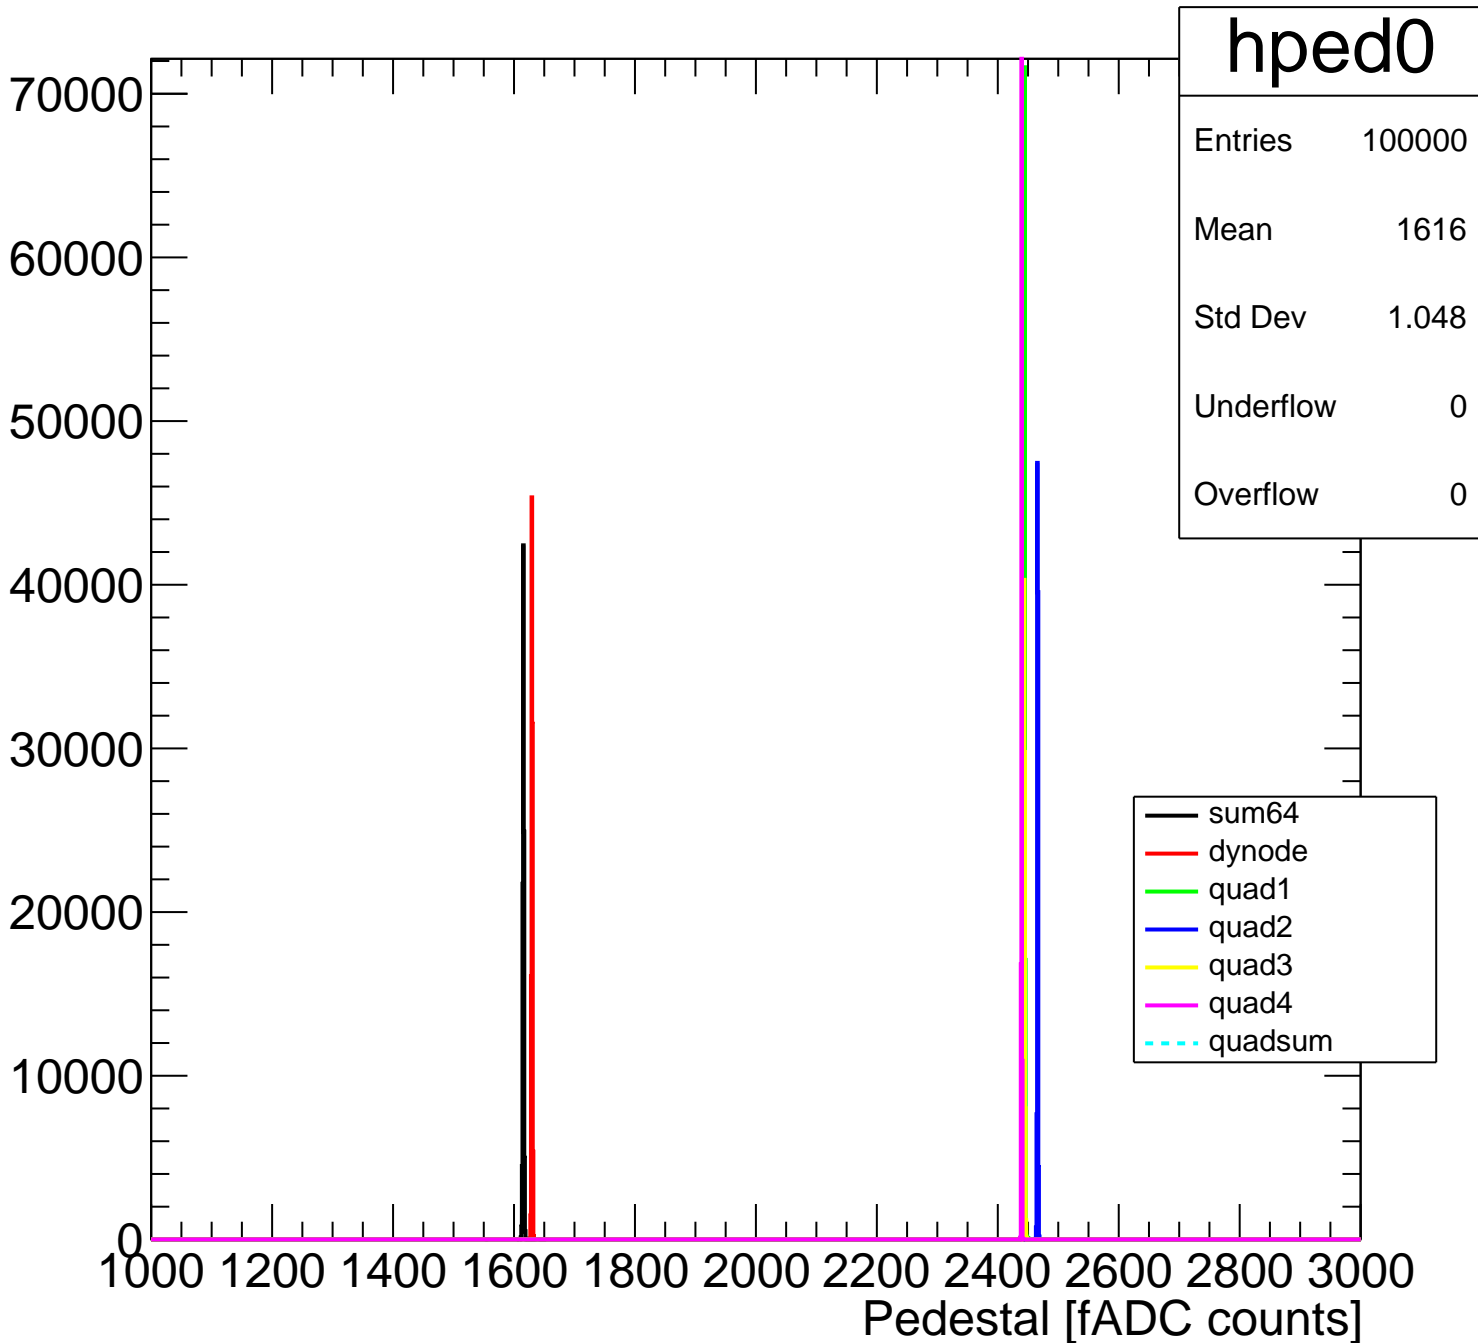

Pedestal Distribution (average fADC count between 8 - 80 ns)

Amplitude Distribution (no pedestal subtraction)

Integral Distribution (no pedestal subtraction)

Amplitude Distribution (with pedestal subtraction)

Integral Distribution (with pedestal subtraction)

Amplitude (pedestal subtracted)

Integral (pedestal subtracted)