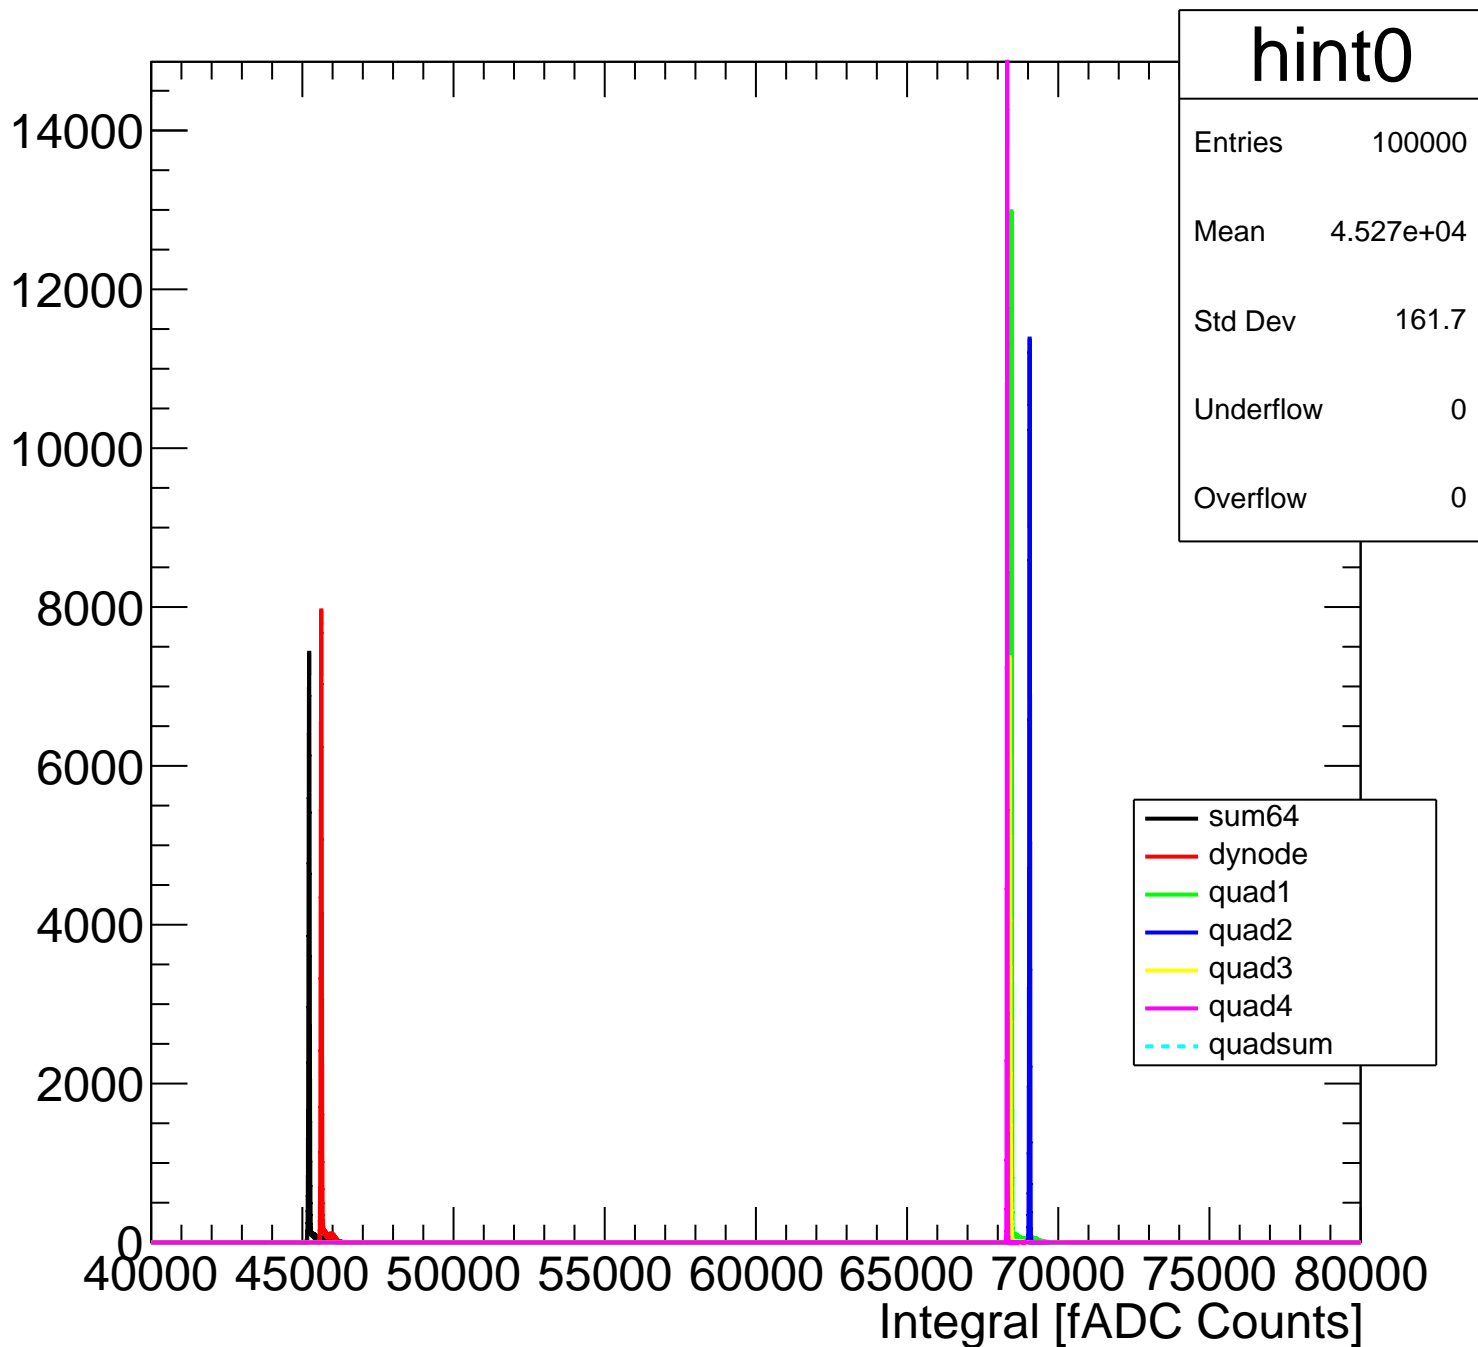

Pedestal Distribution (average fADC count between 8 - 80 ns)

Amplitude Distribution (no pedestal subtraction)

Integral Distribution (no pedestal subtraction)

Amplitude Distribution (with pedestal subtraction)

Integral Distribution (with pedestal subtraction)

Amplitude (pedestal subtracted)

Integral (pedestal subtracted)