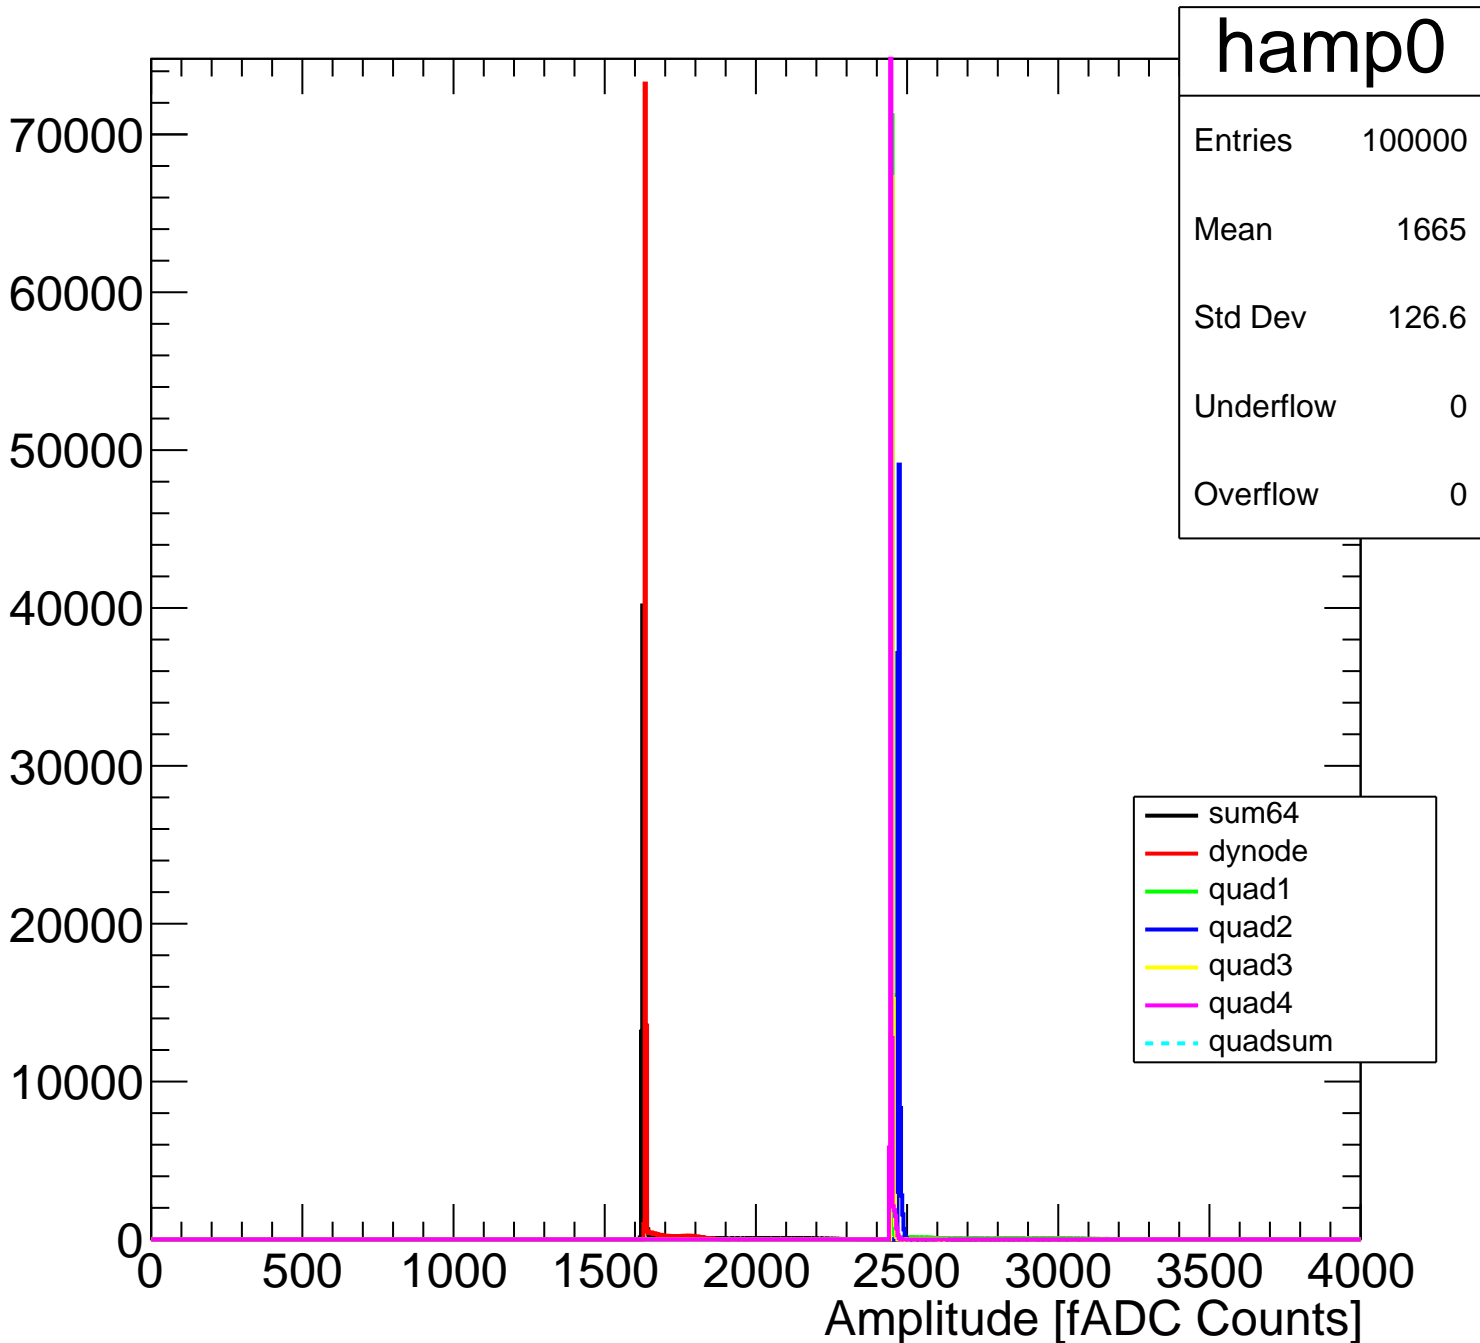

Pedestal Distribution (average fADC count between 8 - 80 ns)

Amplitude Distribution (no pedestal subtraction)

Integral Distribution (no pedestal subtraction)

Amplitude Distribution (with pedestal subtraction)

Integral Distribution (with pedestal subtraction)

Amplitude (pedestal subtracted)

Integral (pedestal subtracted)