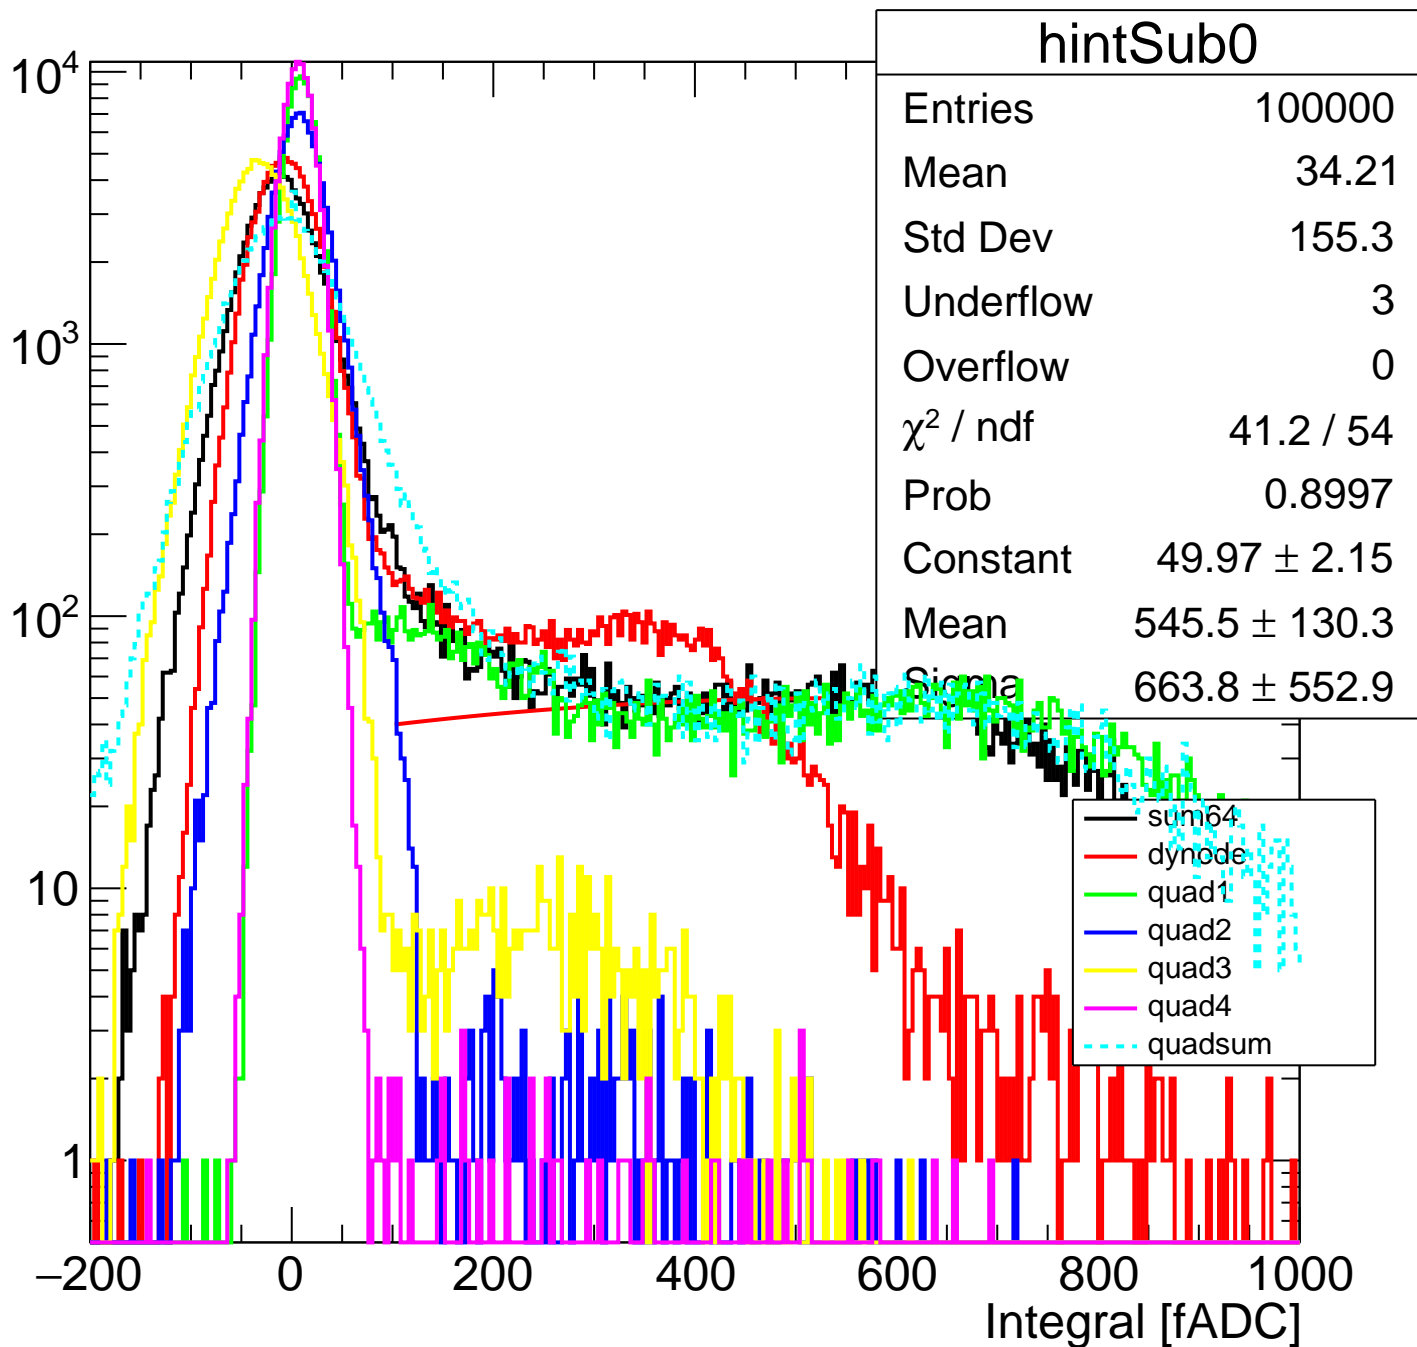

Pedestal Distribution (average fADC count between 8 - 80 ns)

Amplitude Distribution (no pedestal subtraction)

Integral Distribution (no pedestal subtraction)

Amplitude Distribution (with pedestal subtraction)

Integral Distribution (with pedestal subtraction)

Amplitude (pedestal subtracted)

Integral (pedestal subtracted)