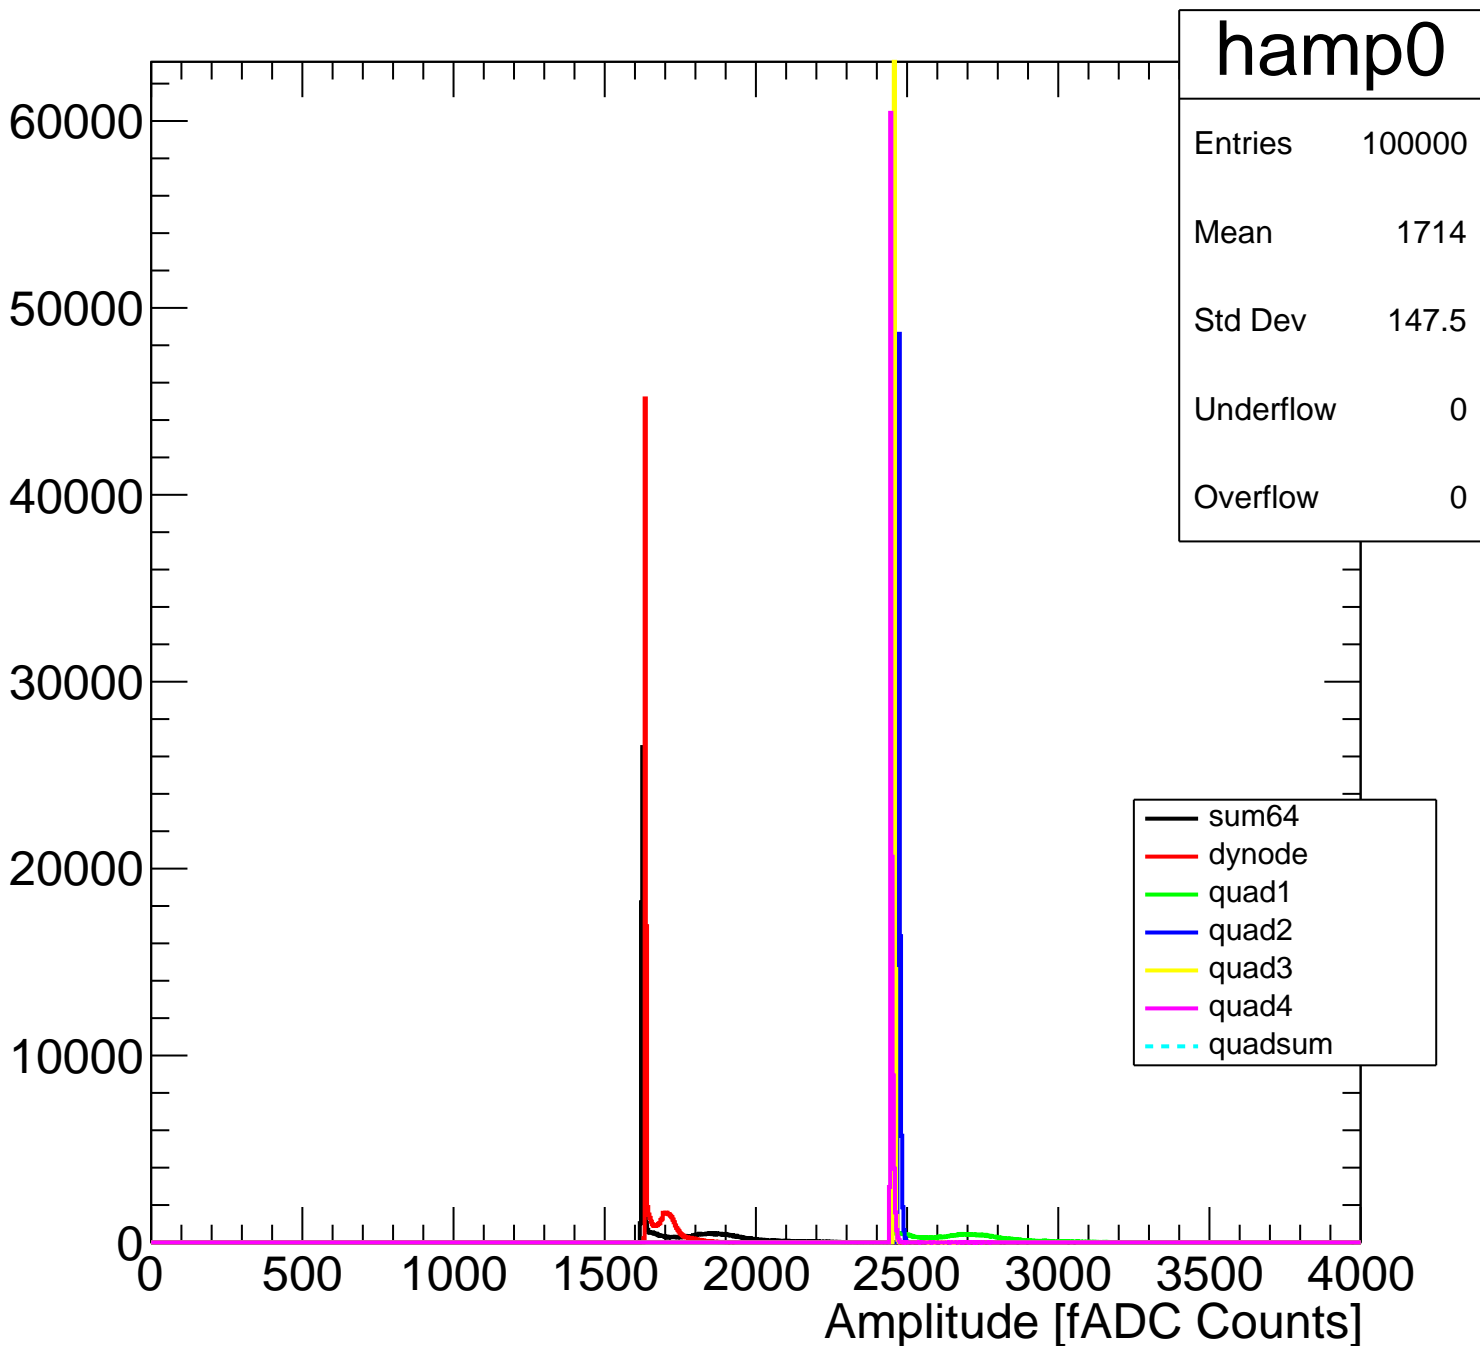

Pedestal Distribution (average fADC count between 8 - 80 ns)

Amplitude Distribution (no pedestal subtraction)

Integral Distribution (no pedestal subtraction)

Amplitude Distribution (with pedestal subtraction)

Integral Distribution (with pedestal subtraction)

Amplitude (pedestal subtracted)

Integral (pedestal subtracted)