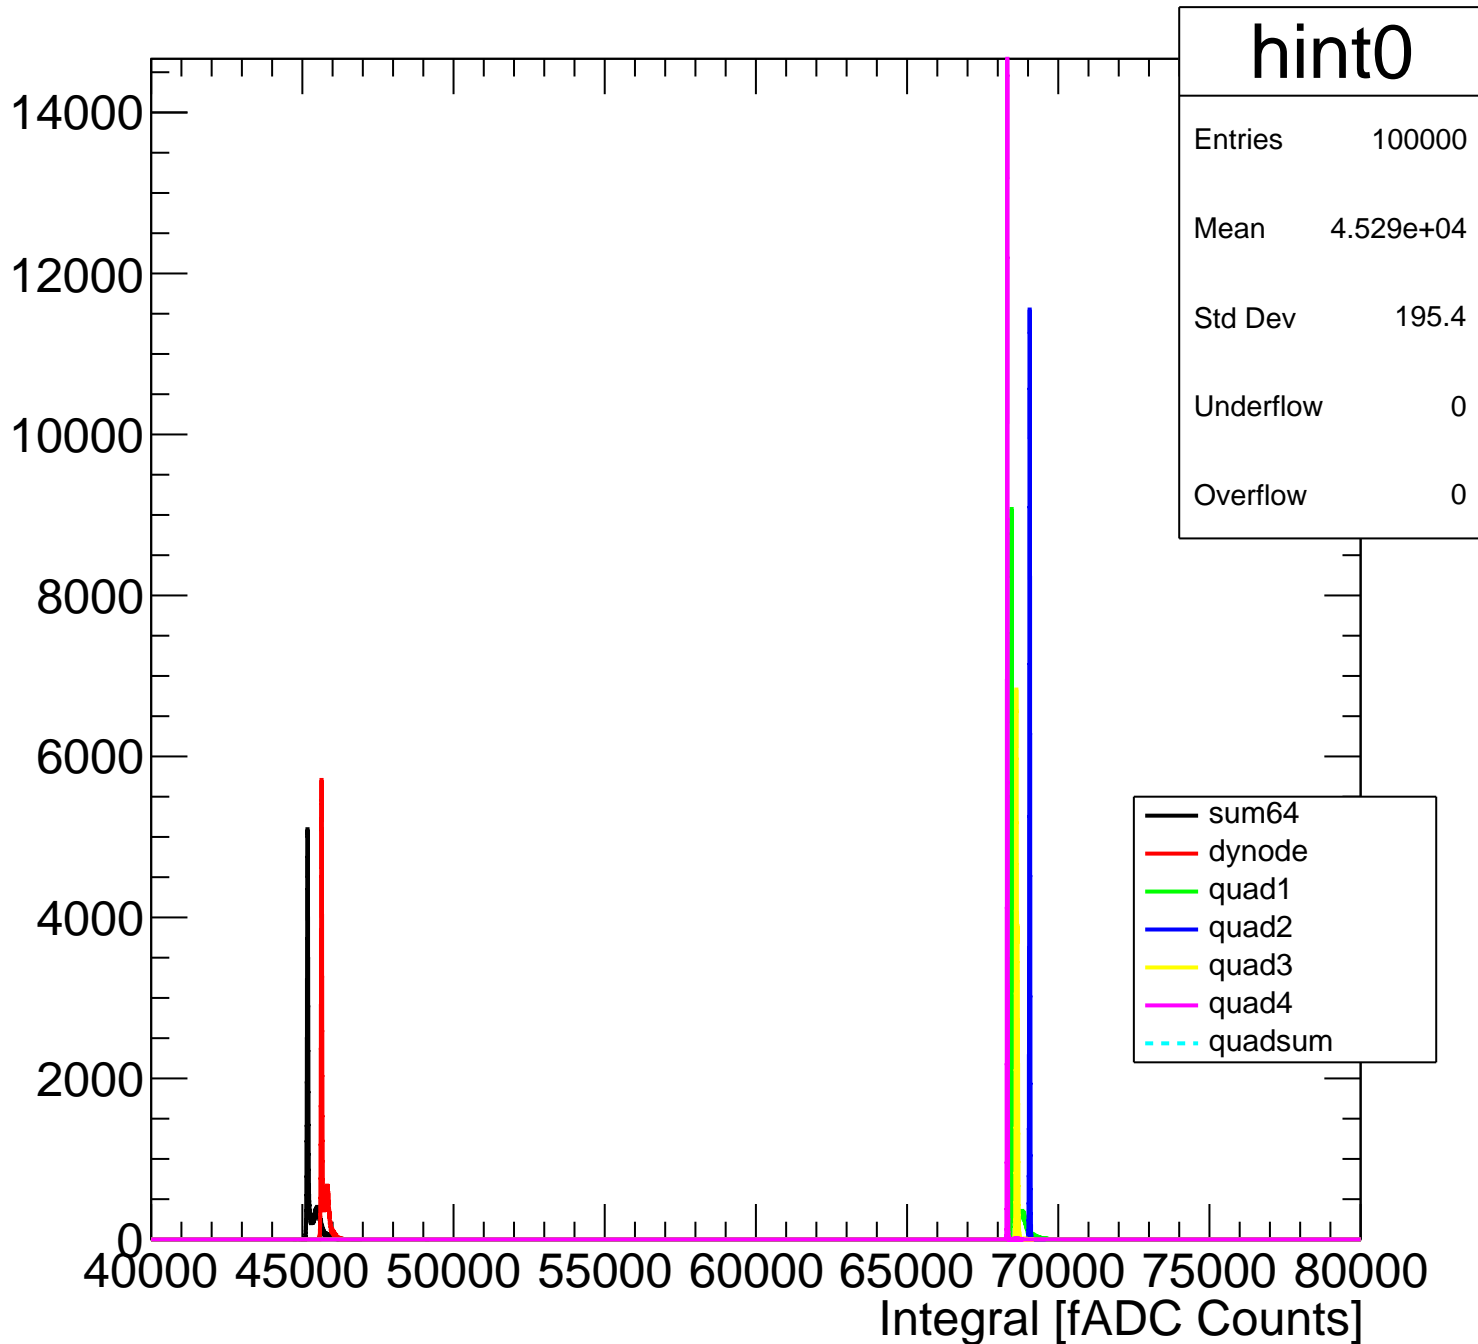

Pedestal Distribution (average fADC count between 8 - 80 ns)

Amplitude Distribution (no pedestal subtraction)

Integral Distribution (no pedestal subtraction)

Amplitude Distribution (with pedestal subtraction)

Integral Distribution (with pedestal subtraction)

Amplitude (pedestal subtracted)

Integral (pedestal subtracted)