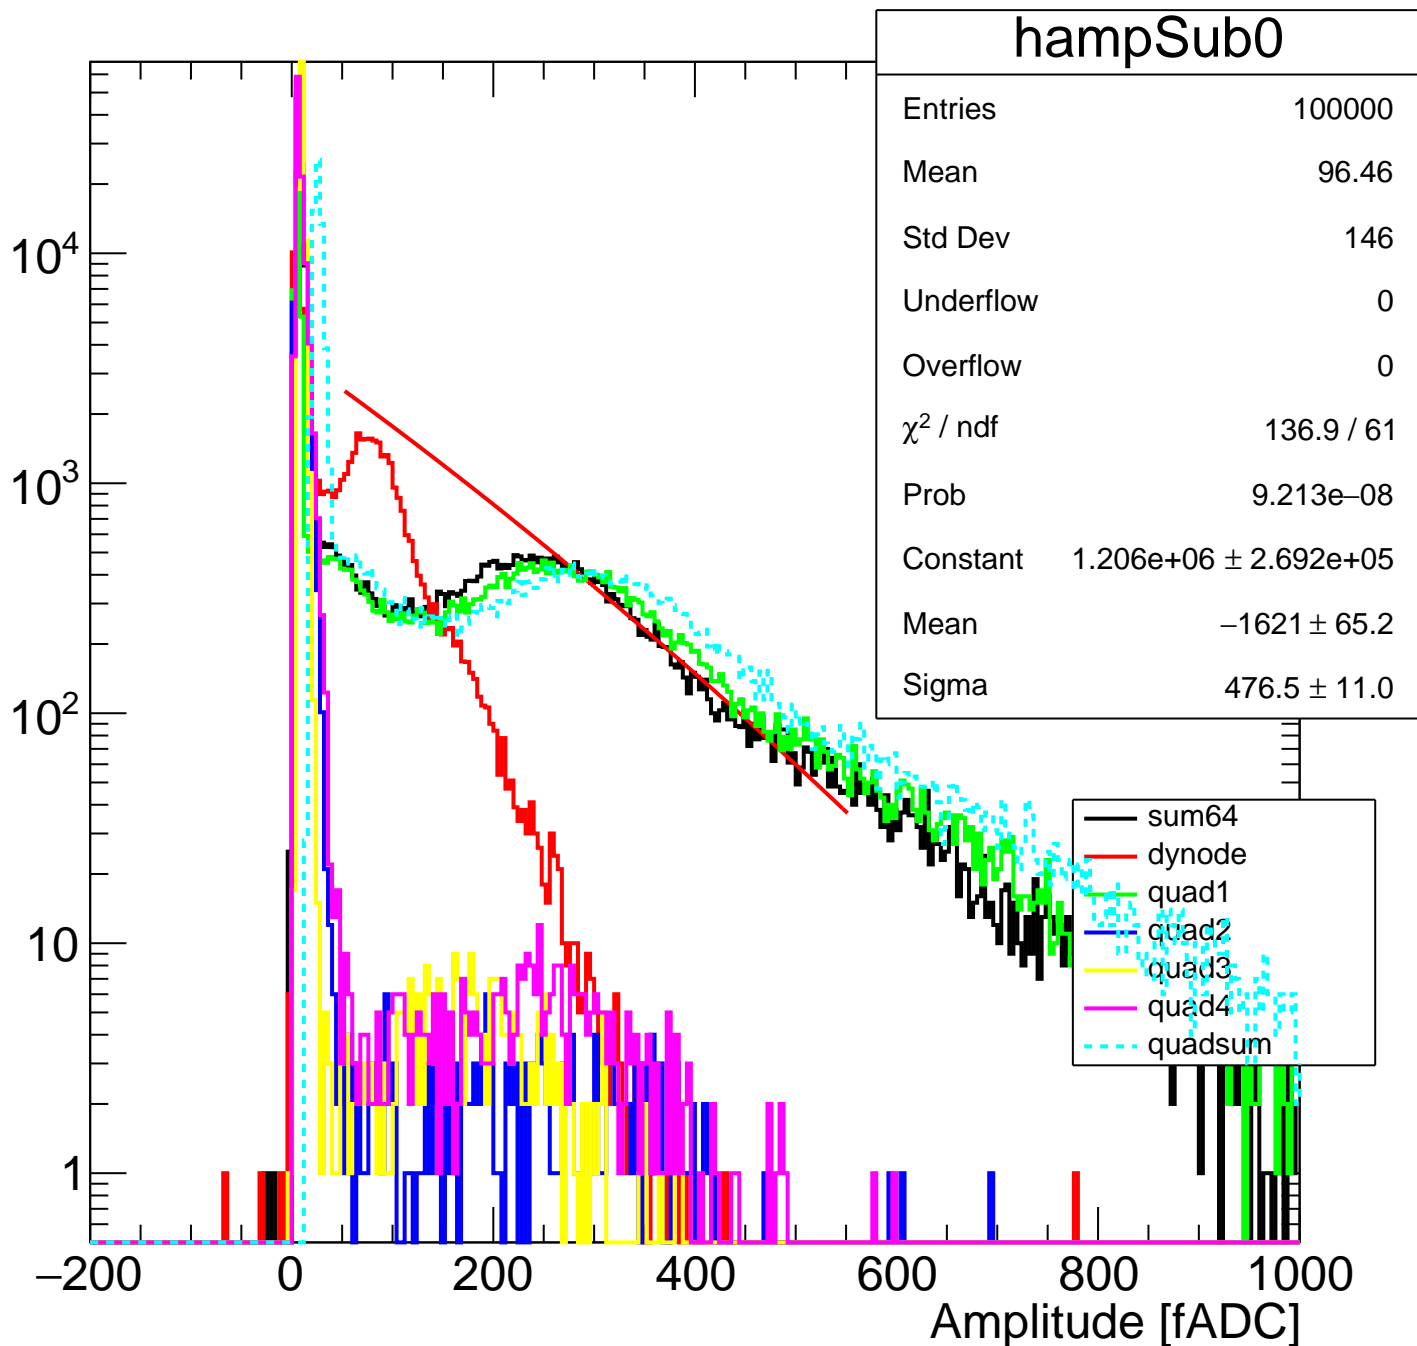

Pedestal Distribution (average fADC count between 8 - 80 ns)

Amplitude Distribution (no pedestal subtraction)

Integral Distribution (no pedestal subtraction)

Amplitude Distribution (with pedestal subtraction)

Integral Distribution (with pedestal subtraction)

Amplitude (pedestal subtracted)

Integral (pedestal subtracted)