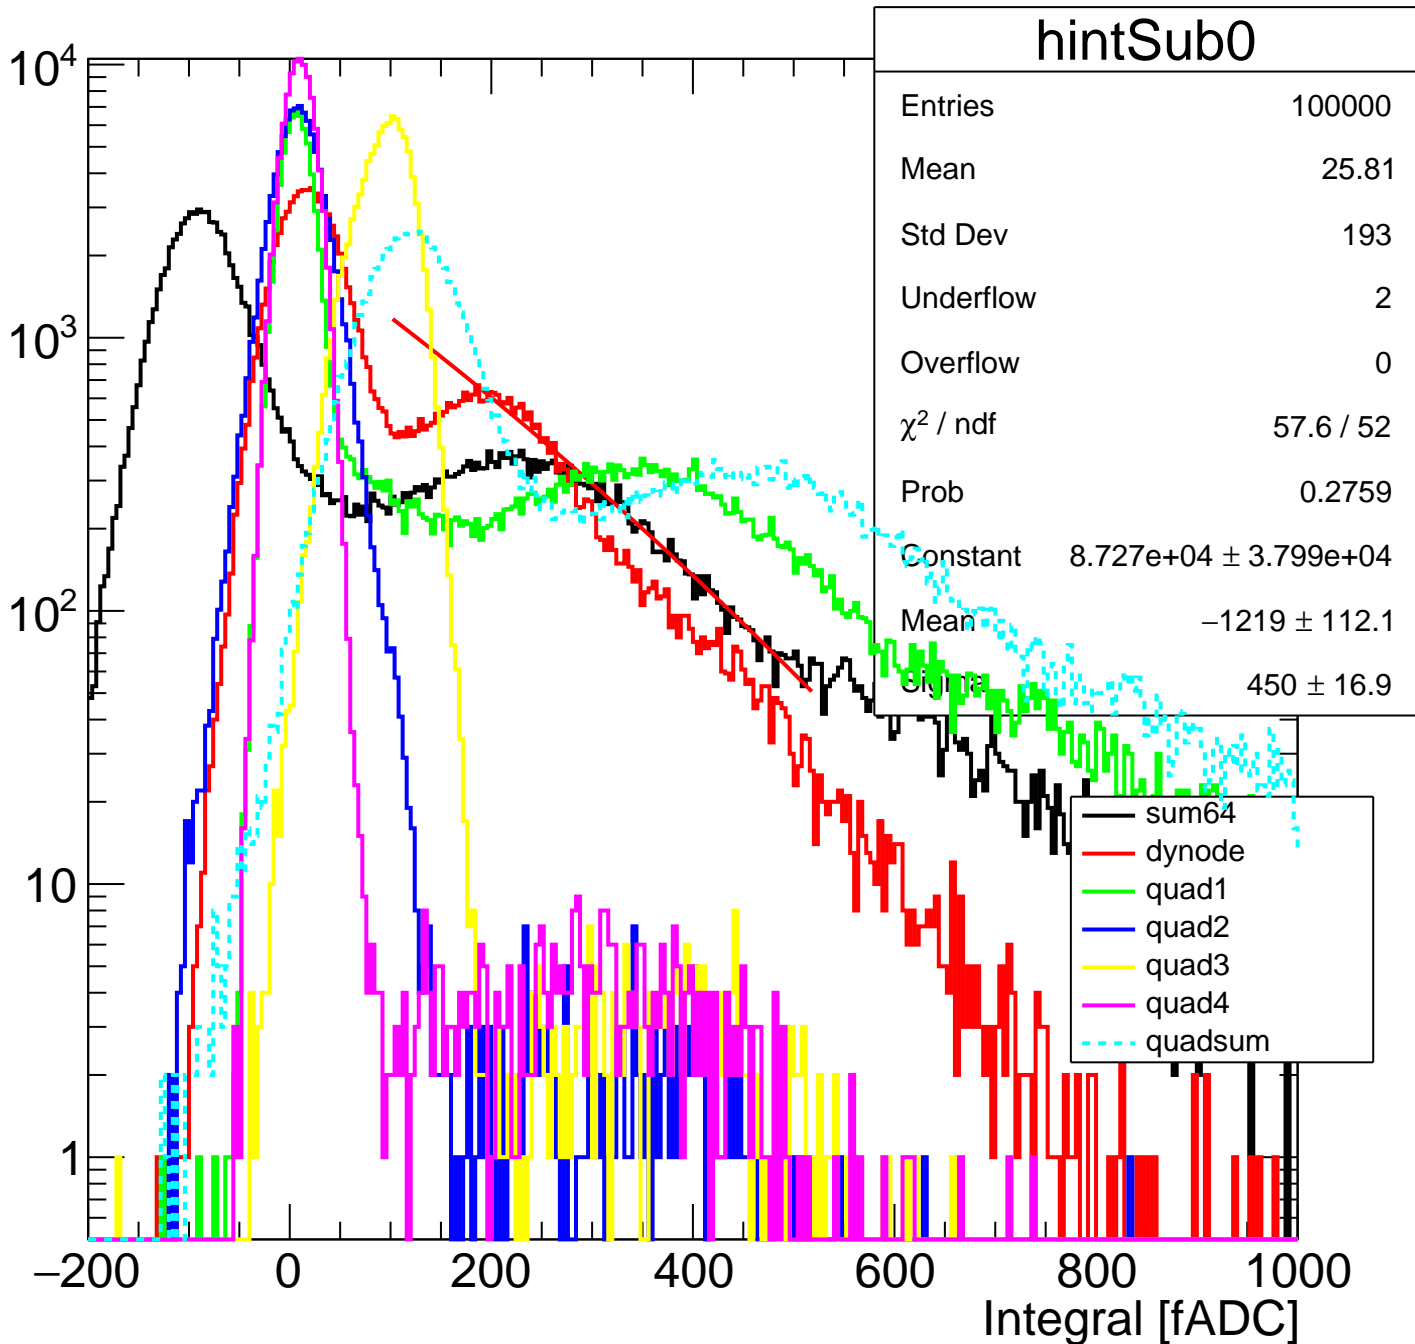

Pedestal Distribution (average fADC count between 8 - 80 ns)

Amplitude Distribution (no pedestal subtraction)

Integral Distribution (no pedestal subtraction)

Amplitude Distribution (with pedestal subtraction)

Integral Distribution (with pedestal subtraction)

Amplitude (pedestal subtracted)

Integral (pedestal subtracted)