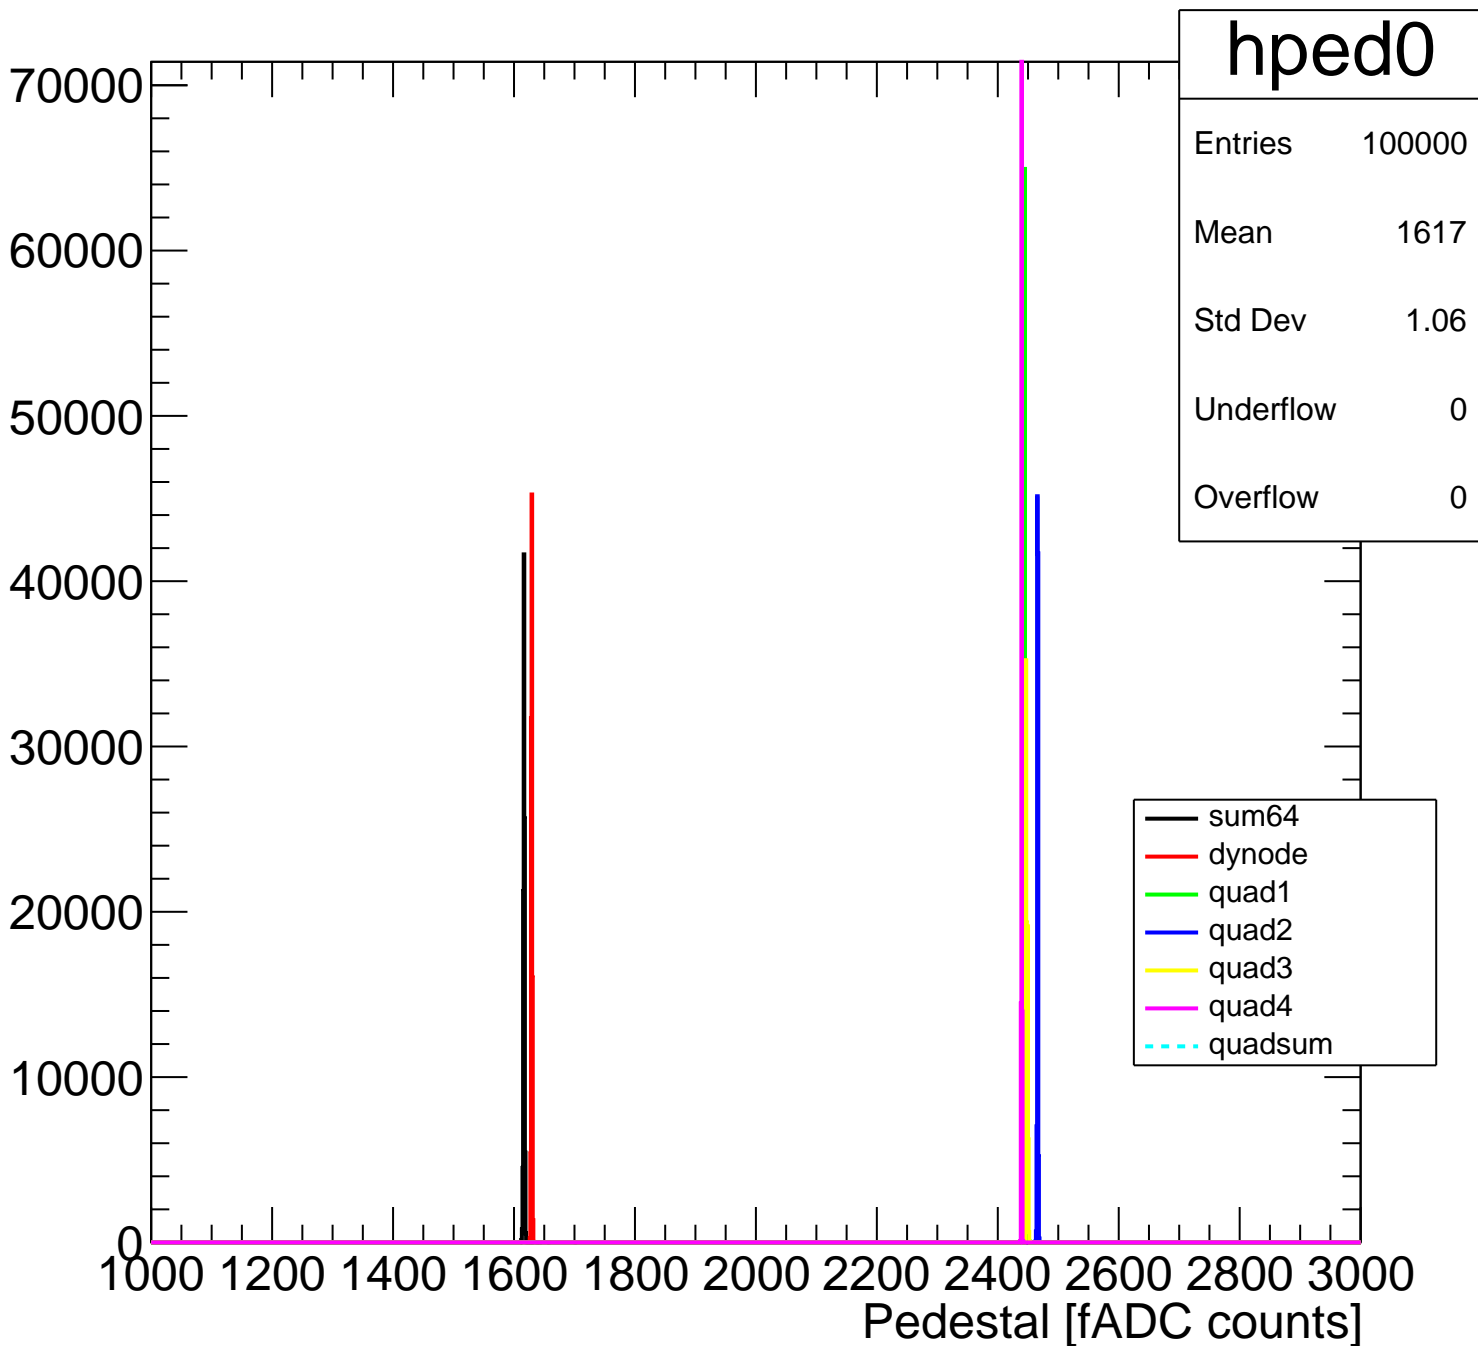

Pedestal Distribution (average fADC count between 8 - 80 ns)

Amplitude Distribution (no pedestal subtraction)

Integral Distribution (no pedestal subtraction)

Amplitude Distribution (with pedestal subtraction)

Integral Distribution (with pedestal subtraction)

Amplitude (pedestal subtracted)

Integral (pedestal subtracted)