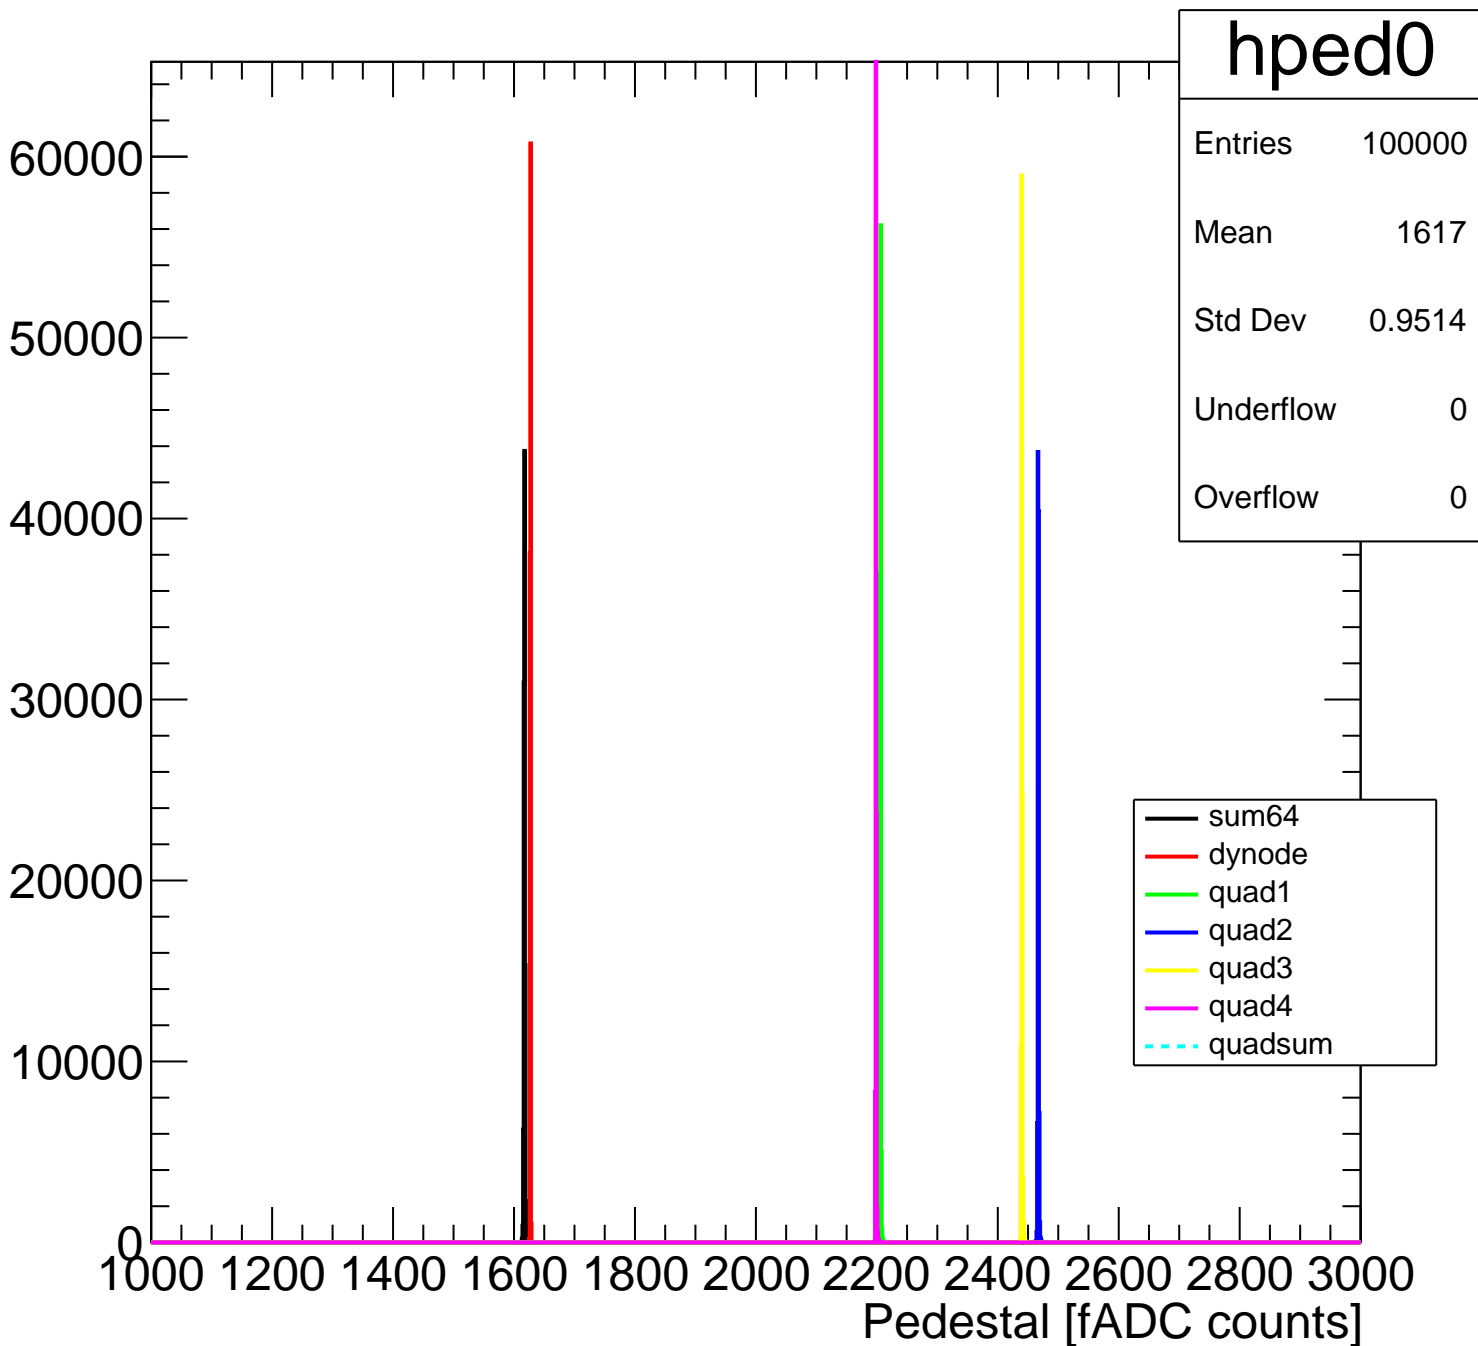

Pedestal Distribution (average fADC count between 8 - 80 ns)

Amplitude Distribution (no pedestal subtraction)

Integral Distribution (no pedestal subtraction)

Amplitude Distribution (with pedestal subtraction)

Integral Distribution (with pedestal subtraction)

hintSub0	
Entries	100000
Mean	334.7
Std Dev	101.7
Underflow	0
Overflow	0
χ^2 / ndf	73.6 / 64
Prob	0.1927
Constant	1568 ± 11.4
Mean	317.9 ± 2.3
Sigma	111 ± 1.3

Amplitude (pedestal subtracted)

Integral (pedestal subtracted)