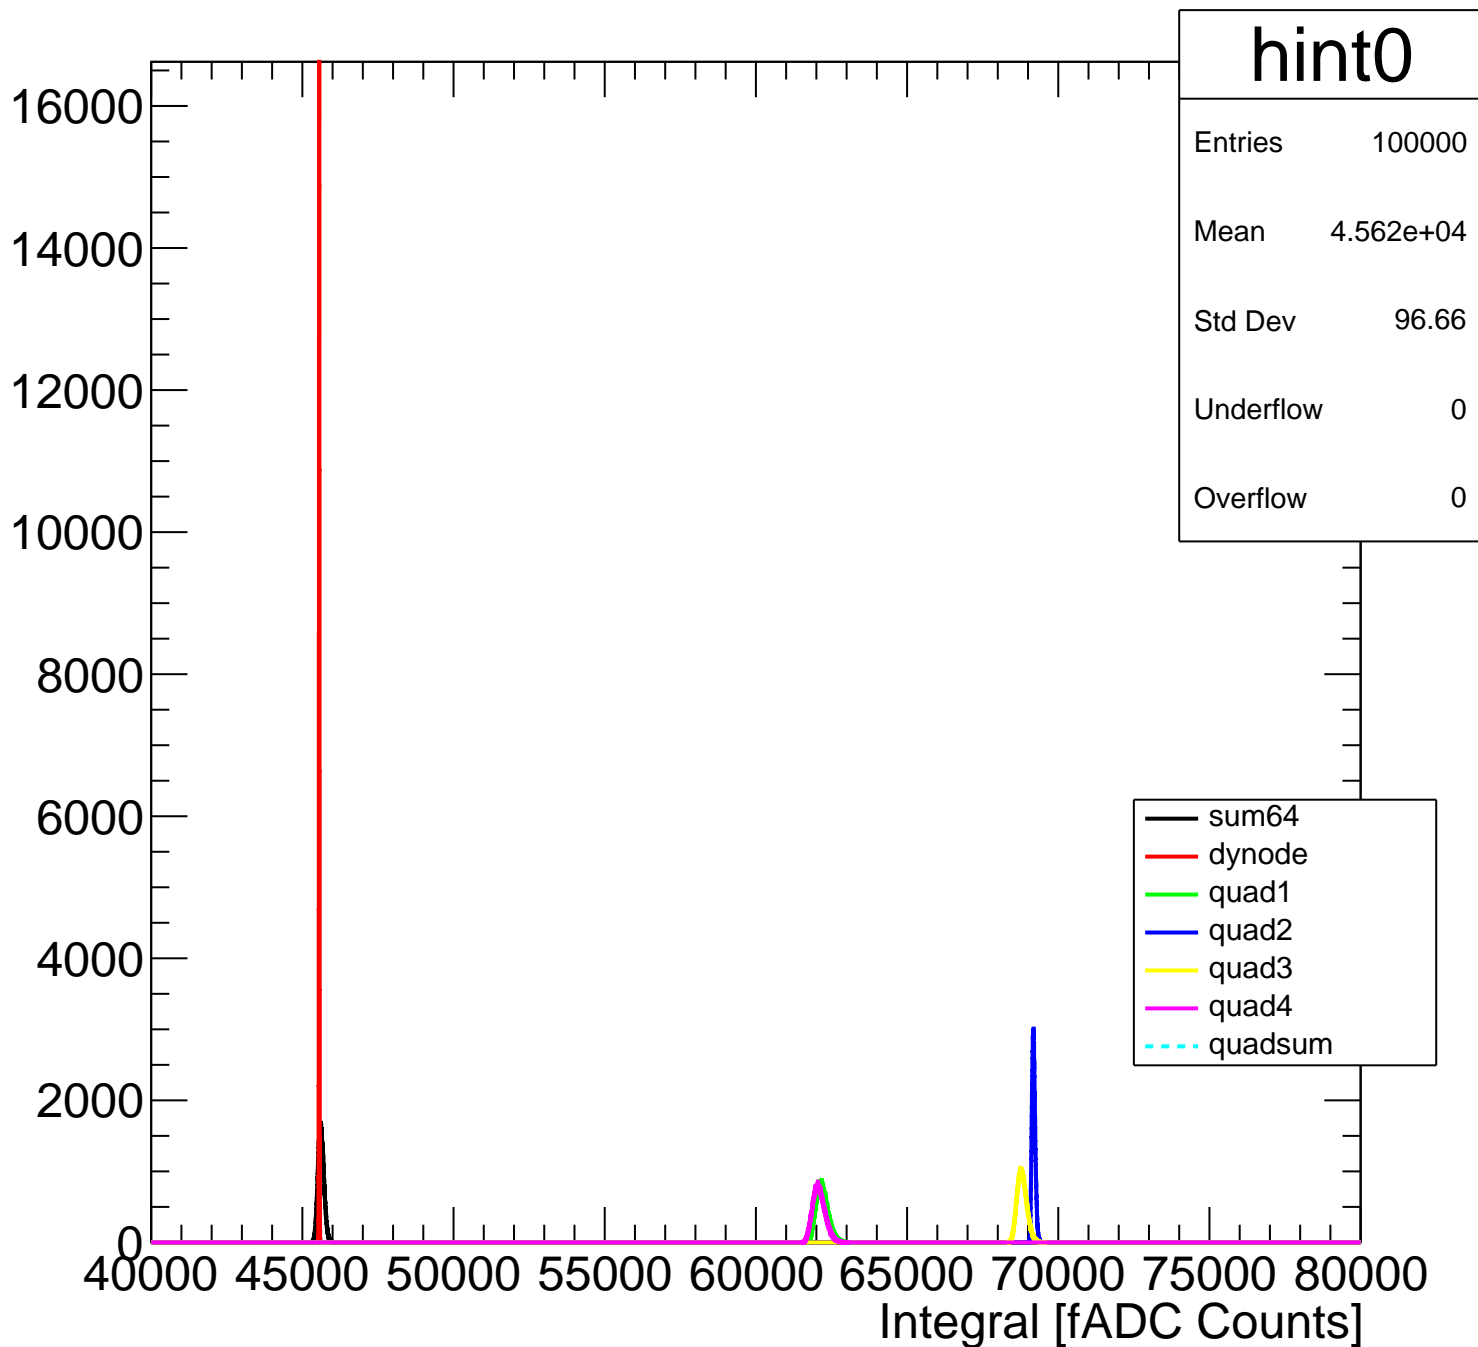

Pedestal Distribution (average fADC count between 8 - 80 ns)

Amplitude Distribution (no pedestal subtraction)

Integral Distribution (no pedestal subtraction)

Amplitude Distribution (with pedestal subtraction)

Integral Distribution (with pedestal subtraction)

hintSub0	
Entries	100000
Mean	334.7
Std Dev	101.7
Underflow	0
Overflow	0
χ^2 / ndf	73.6 / 64
Prob	0.1927
Constant	1568 ± 11.4
Mean	317.9 ± 2.3
Sigma	111 ± 1.3

Amplitude (pedestal subtracted)

Integral (pedestal subtracted)