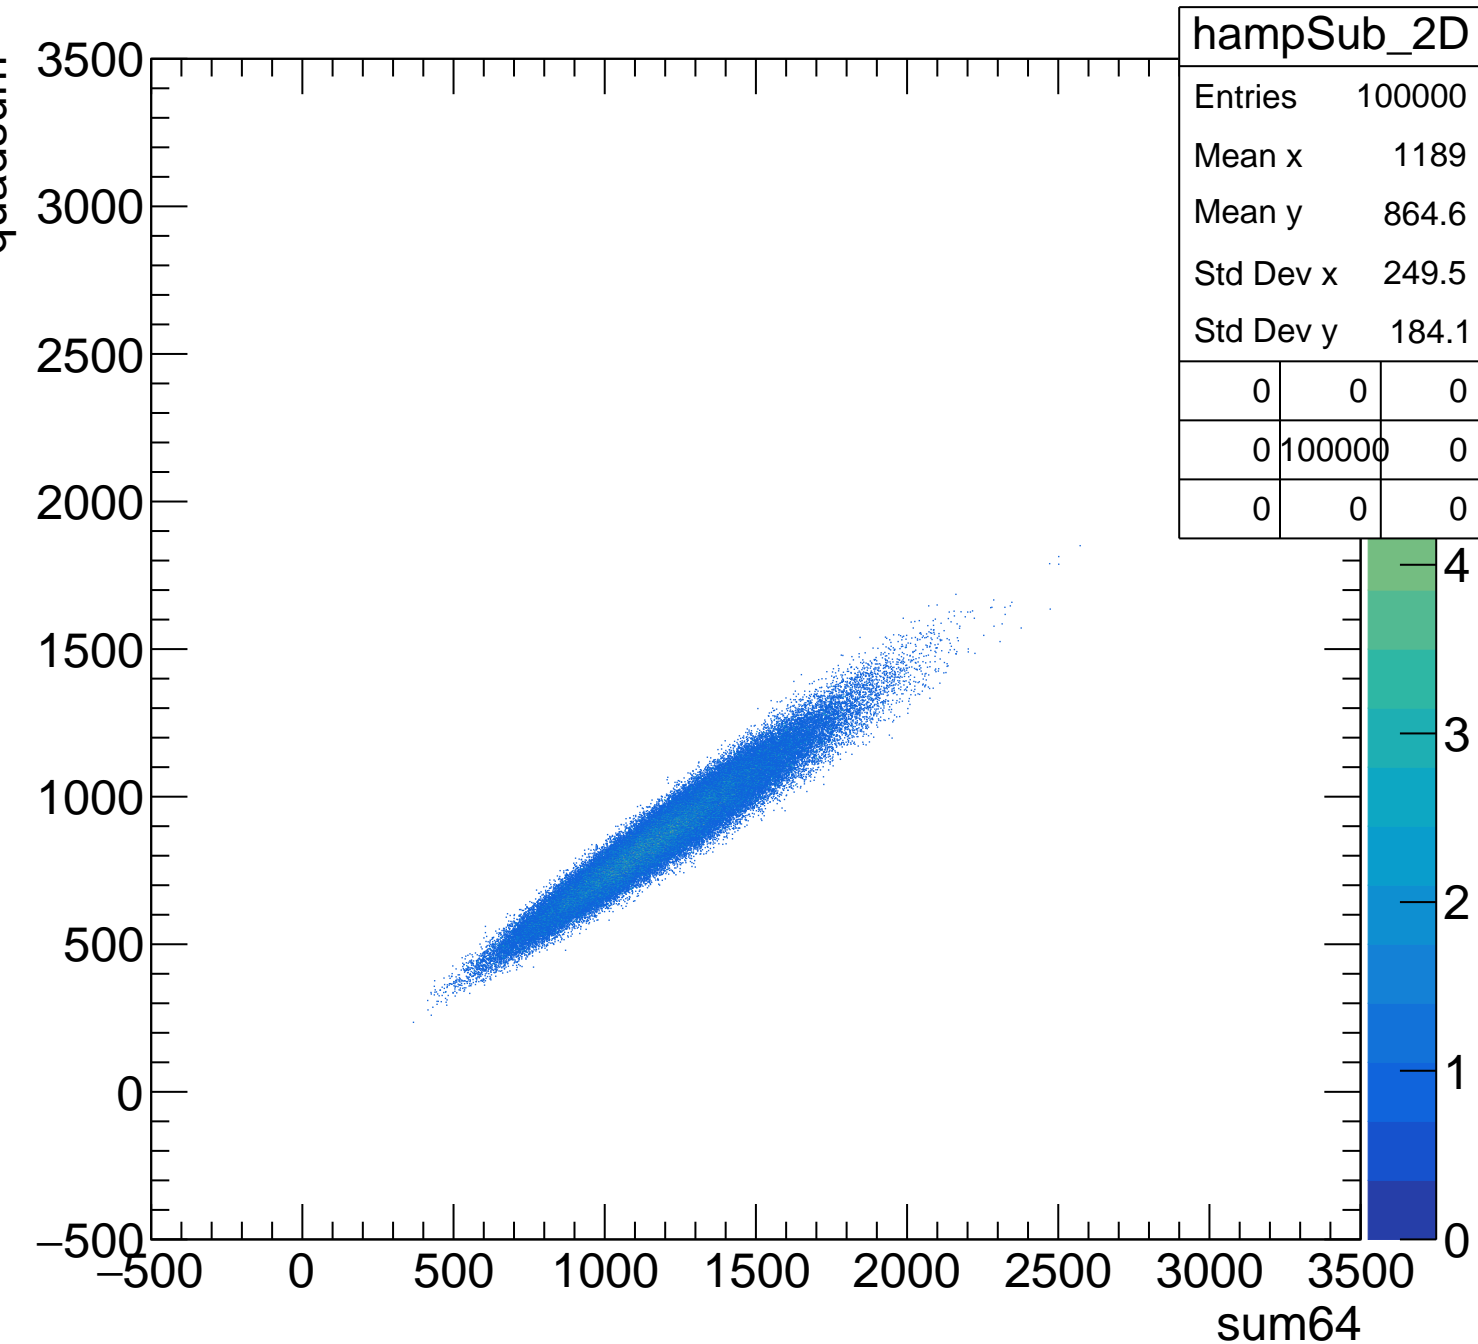

Pedestal Distribution (average fADC count between 8 - 80 ns)

Amplitude Distribution (no pedestal subtraction)

Integral Distribution (no pedestal subtraction)

Amplitude Distribution (with pedestal subtraction)

Integral Distribution (with pedestal subtraction)

hintSub0	
Entries	100000
Mean	334.7
Std Dev	101.7
Underflow	0
Overflow	0
χ^2 / ndf	73.6 / 64
Prob	0.1927
Constant	1568 ± 11.4
Mean	317.9 ± 2.3
Sigma	111 ± 1.3

Amplitude (pedestal subtracted)

Integral (pedestal subtracted)