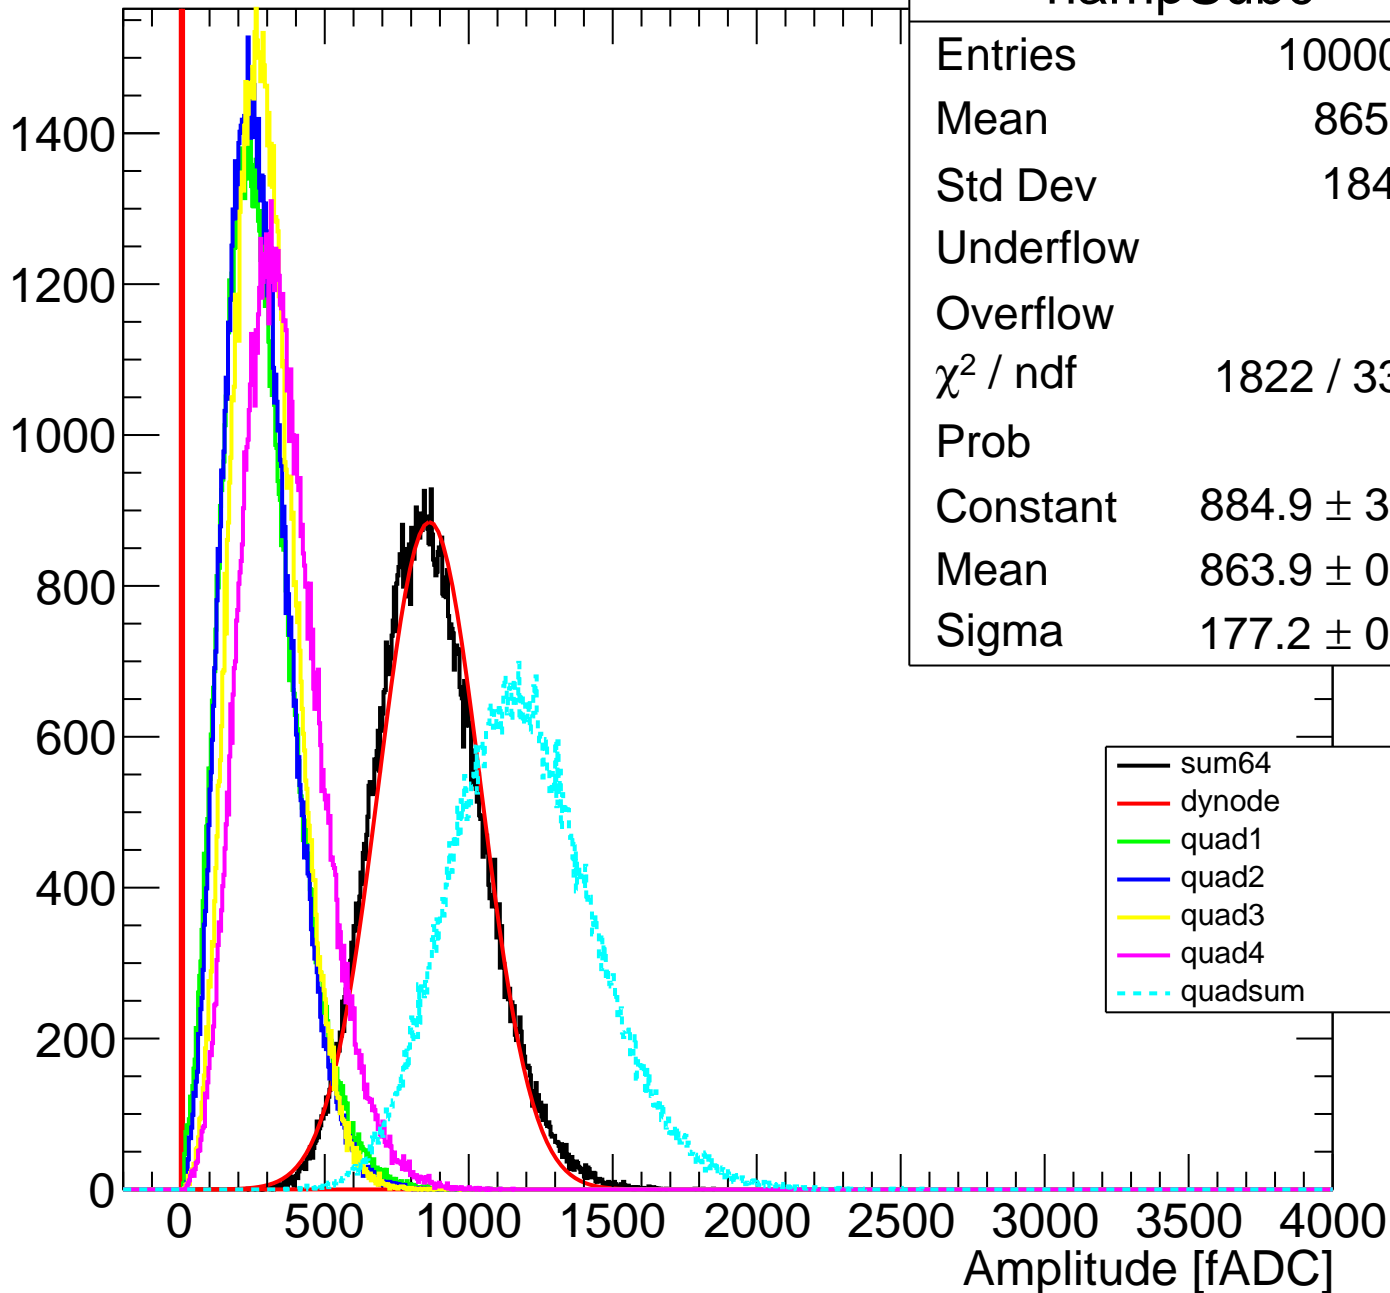

Pedestal Distribution (average fADC count between 8 - 80 ns)

Amplitude Distribution (no pedestal subtraction)

Integral Distribution (no pedestal subtraction)

Amplitude Distribution (with pedestal subtraction)

Integral Distribution (with pedestal subtraction)

hintSub0	
Entries	100000
Mean	334.7
Std Dev	101.7
Underflow	0
Overflow	0
χ^2 / ndf	73.6 / 64
Prob	0.1927
Constant	1568 ± 11.4
Mean	317.9 ± 2.3
Sigma	111 ± 1.3

Amplitude (pedestal subtracted)

Integral (pedestal subtracted)