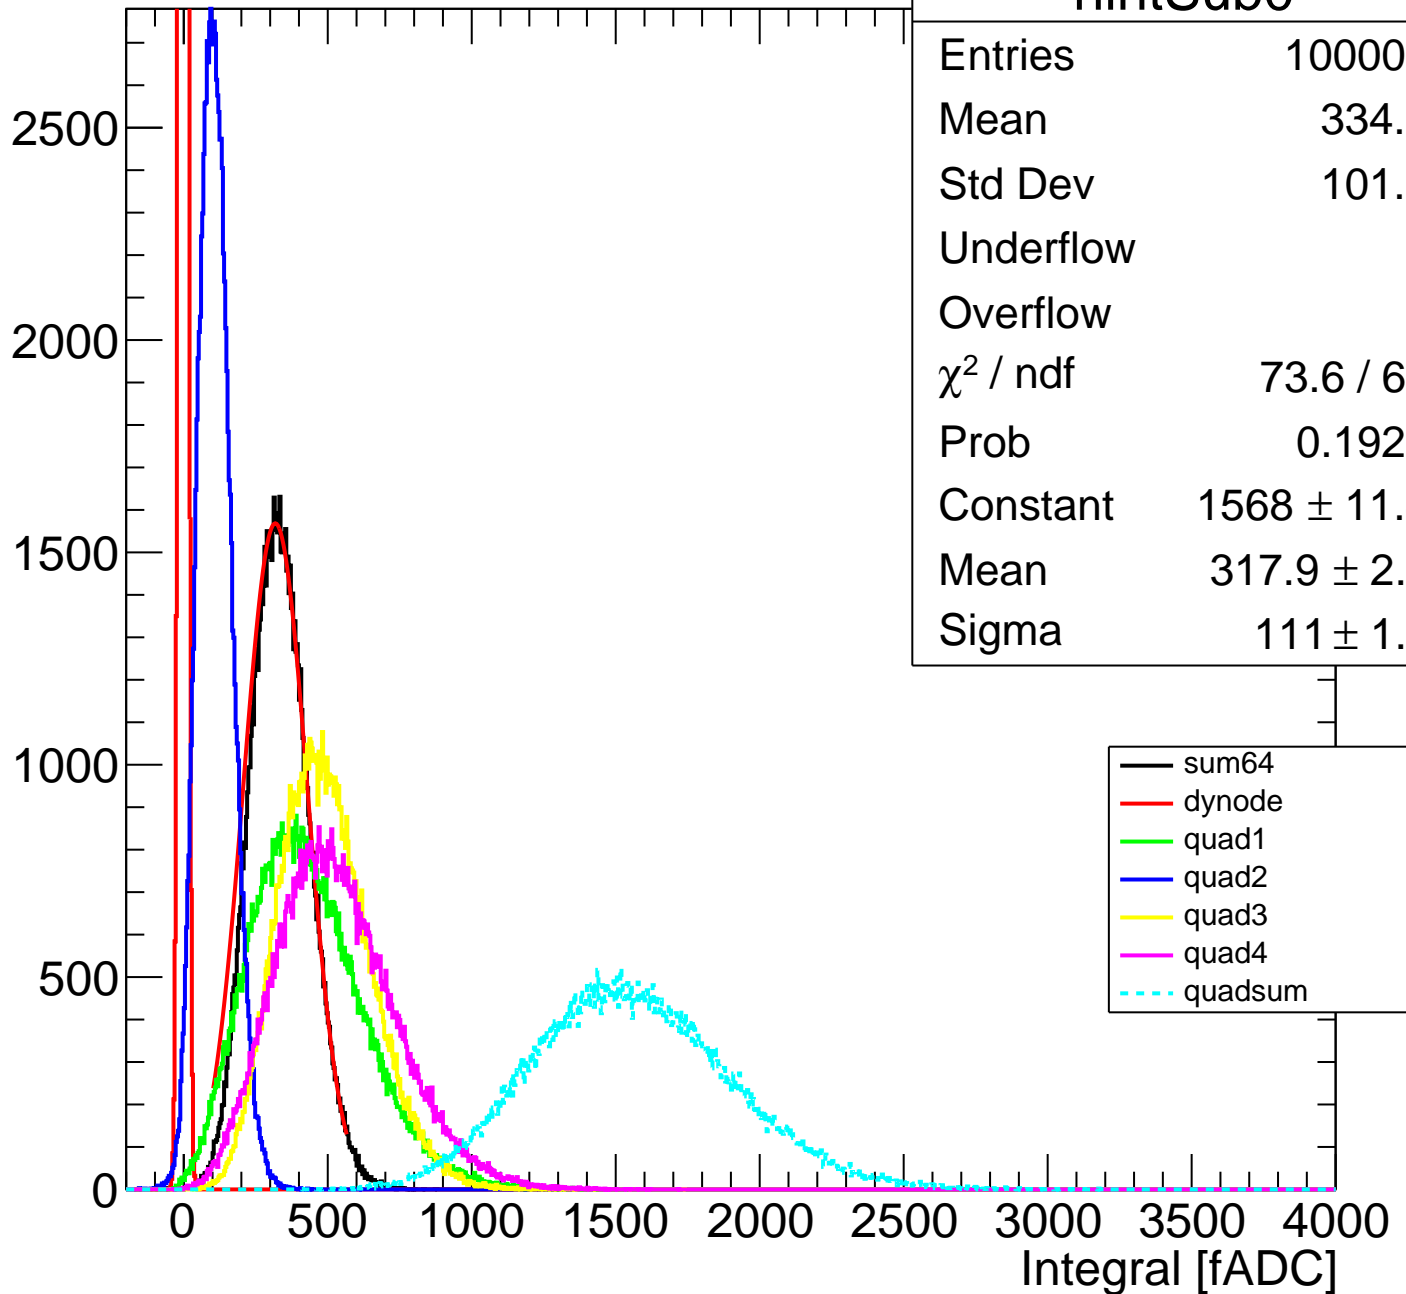

Pedestal Distribution (average fADC count between 8 - 80 ns)

Amplitude Distribution (no pedestal subtraction)

Integral Distribution (no pedestal subtraction)

Amplitude Distribution (with pedestal subtraction)

Integral Distribution (with pedestal subtraction)

hintSub0	
Entries	100000
Mean	334.7
Std Dev	101.7
Underflow	0
Overflow	0
χ^2 / ndf	73.6 / 64
Prob	0.1927
Constant	1568 ± 11.4
Mean	317.9 ± 2.3
Sigma	111 ± 1.3

Amplitude (pedestal subtracted)

Integral (pedestal subtracted)