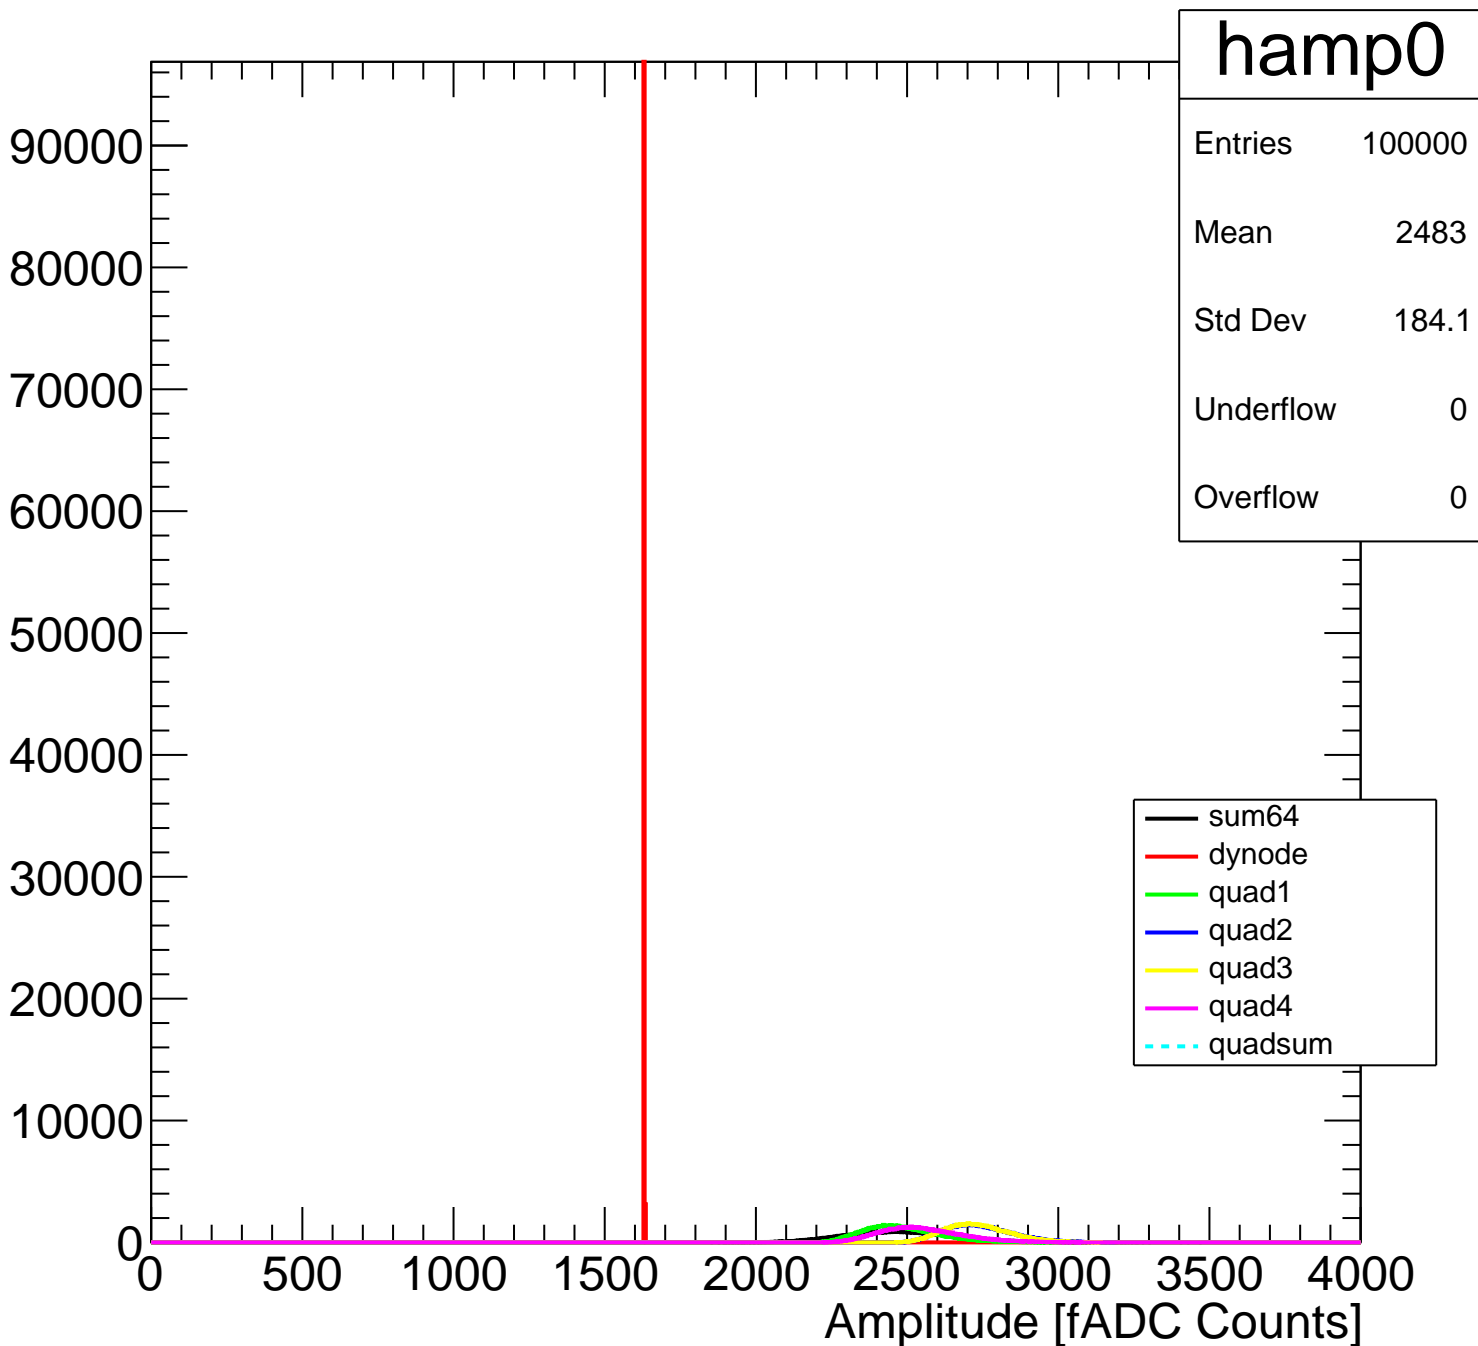

Pedestal Distribution (average fADC count between 8 - 80 ns)

Amplitude Distribution (no pedestal subtraction)

Integral Distribution (no pedestal subtraction)

Amplitude Distribution (with pedestal subtraction)

Integral Distribution (with pedestal subtraction)

hintSub0	
Entries	100000
Mean	334.7
Std Dev	101.7
Underflow	0
Overflow	0
χ^2 / ndf	73.6 / 64
Prob	0.1927
Constant	1568 ± 11.4
Mean	317.9 ± 2.3
Sigma	111 ± 1.3

Amplitude (pedestal subtracted)

Integral (pedestal subtracted)