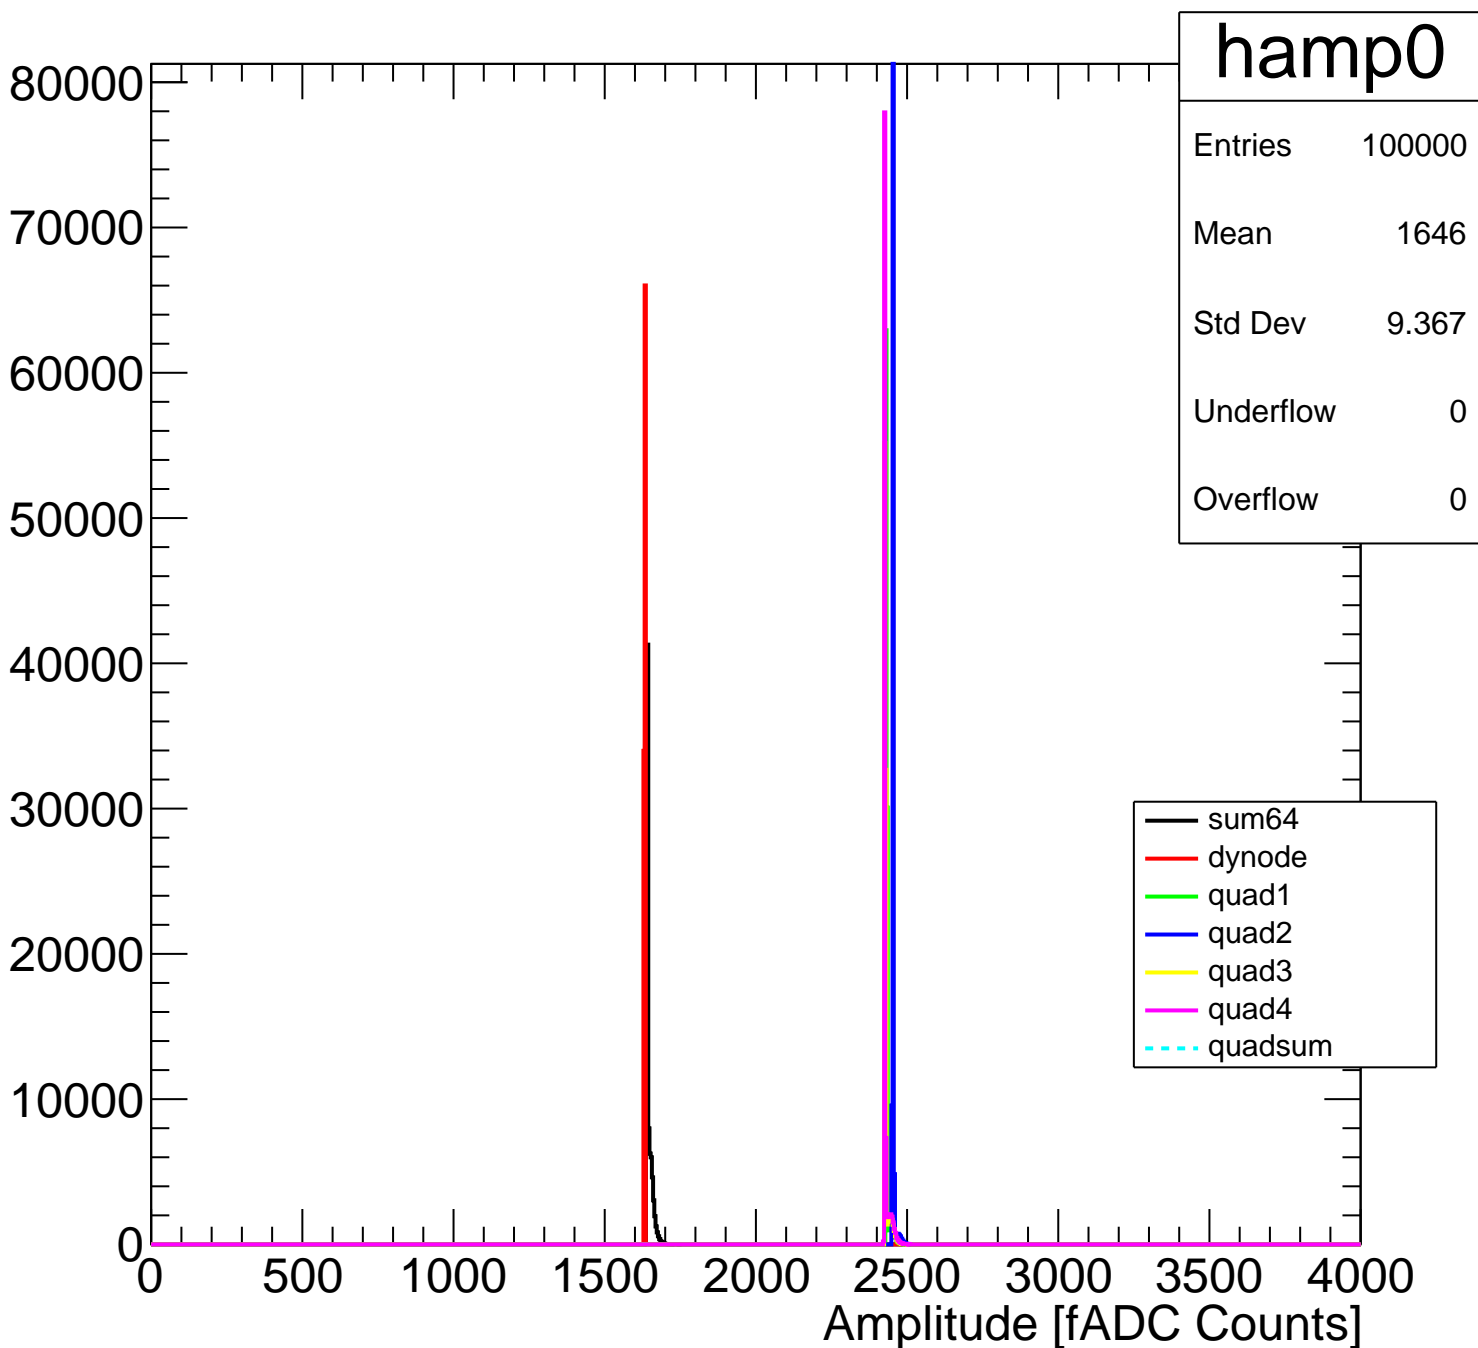

Pedestal Distribution (average fADC count between 8 - 80 ns)

Amplitude Distribution (no pedestal subtraction)

Integral Distribution (no pedestal subtraction)

Amplitude Distribution (with pedestal subtraction)

Integral Distribution (with pedestal subtraction)

Amplitude (pedestal subtracted)

Integral (pedestal subtracted)