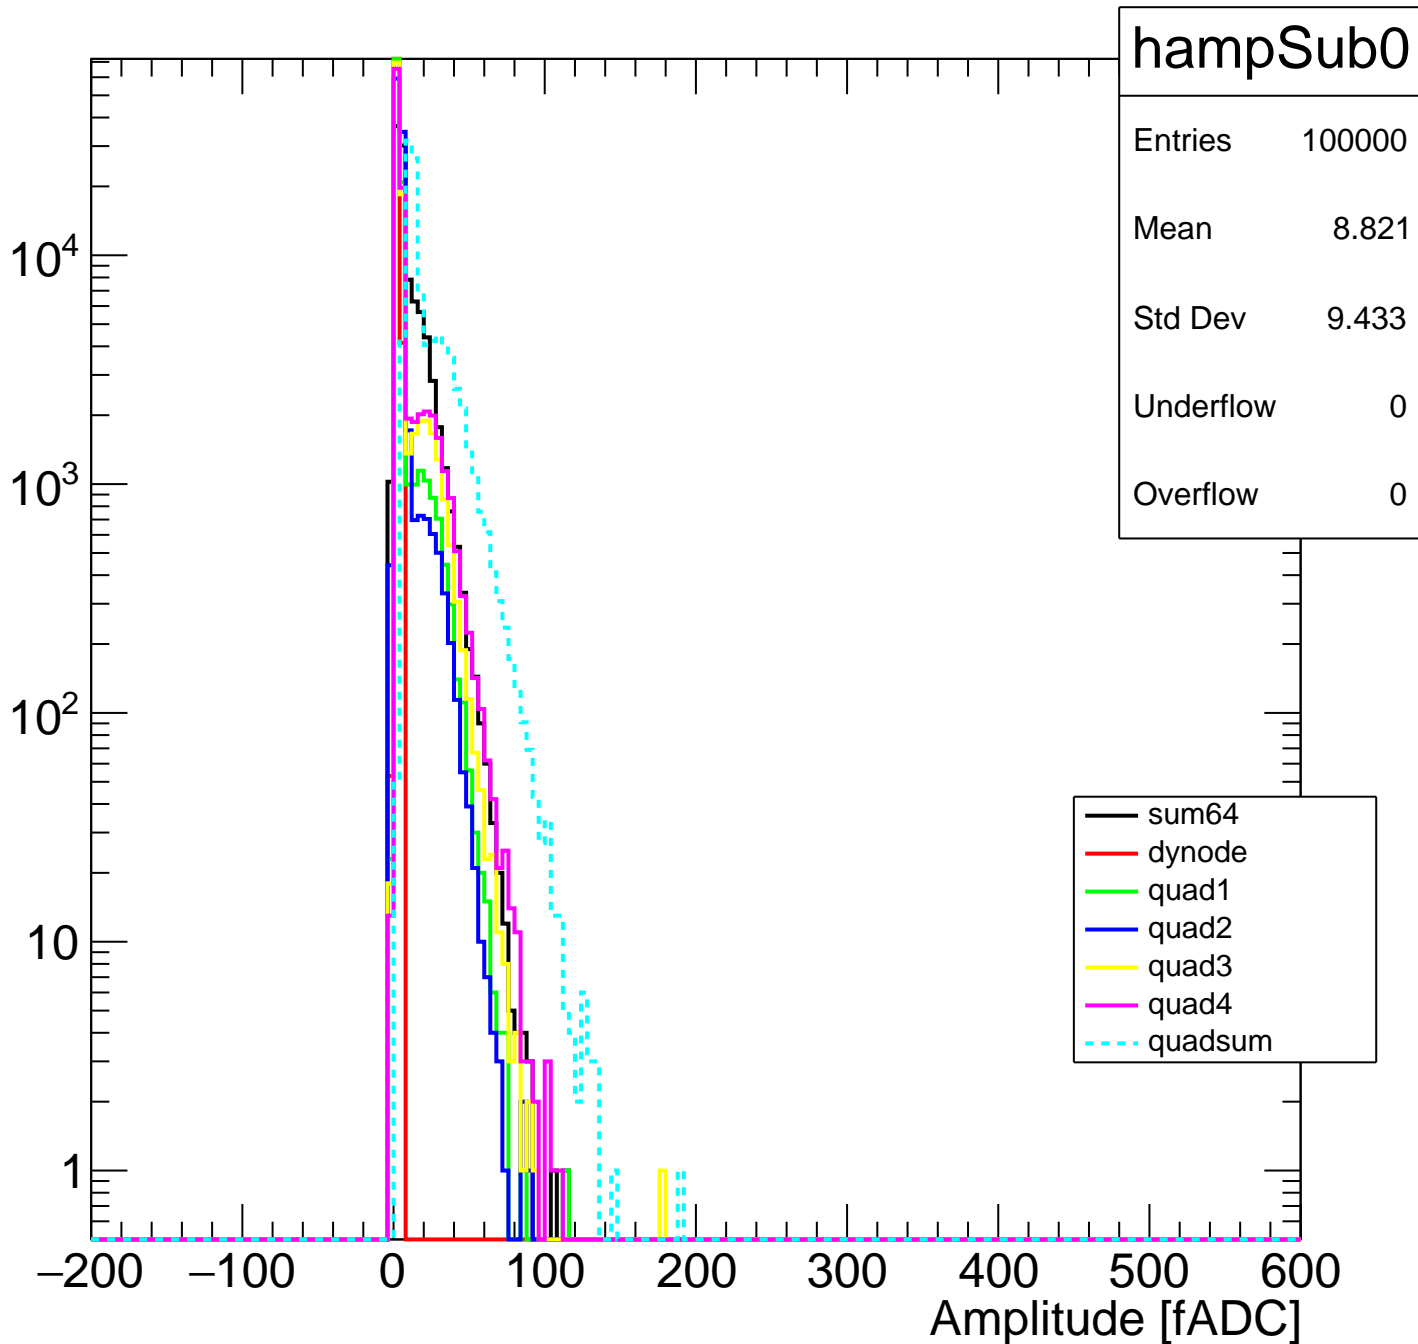

Pedestal Distribution (average fADC count between 8 - 80 ns)

Amplitude Distribution (no pedestal subtraction)

Integral Distribution (no pedestal subtraction)

Amplitude Distribution (with pedestal subtraction)

Integral Distribution (with pedestal subtraction)

Amplitude (pedestal subtracted)

Integral (pedestal subtracted)