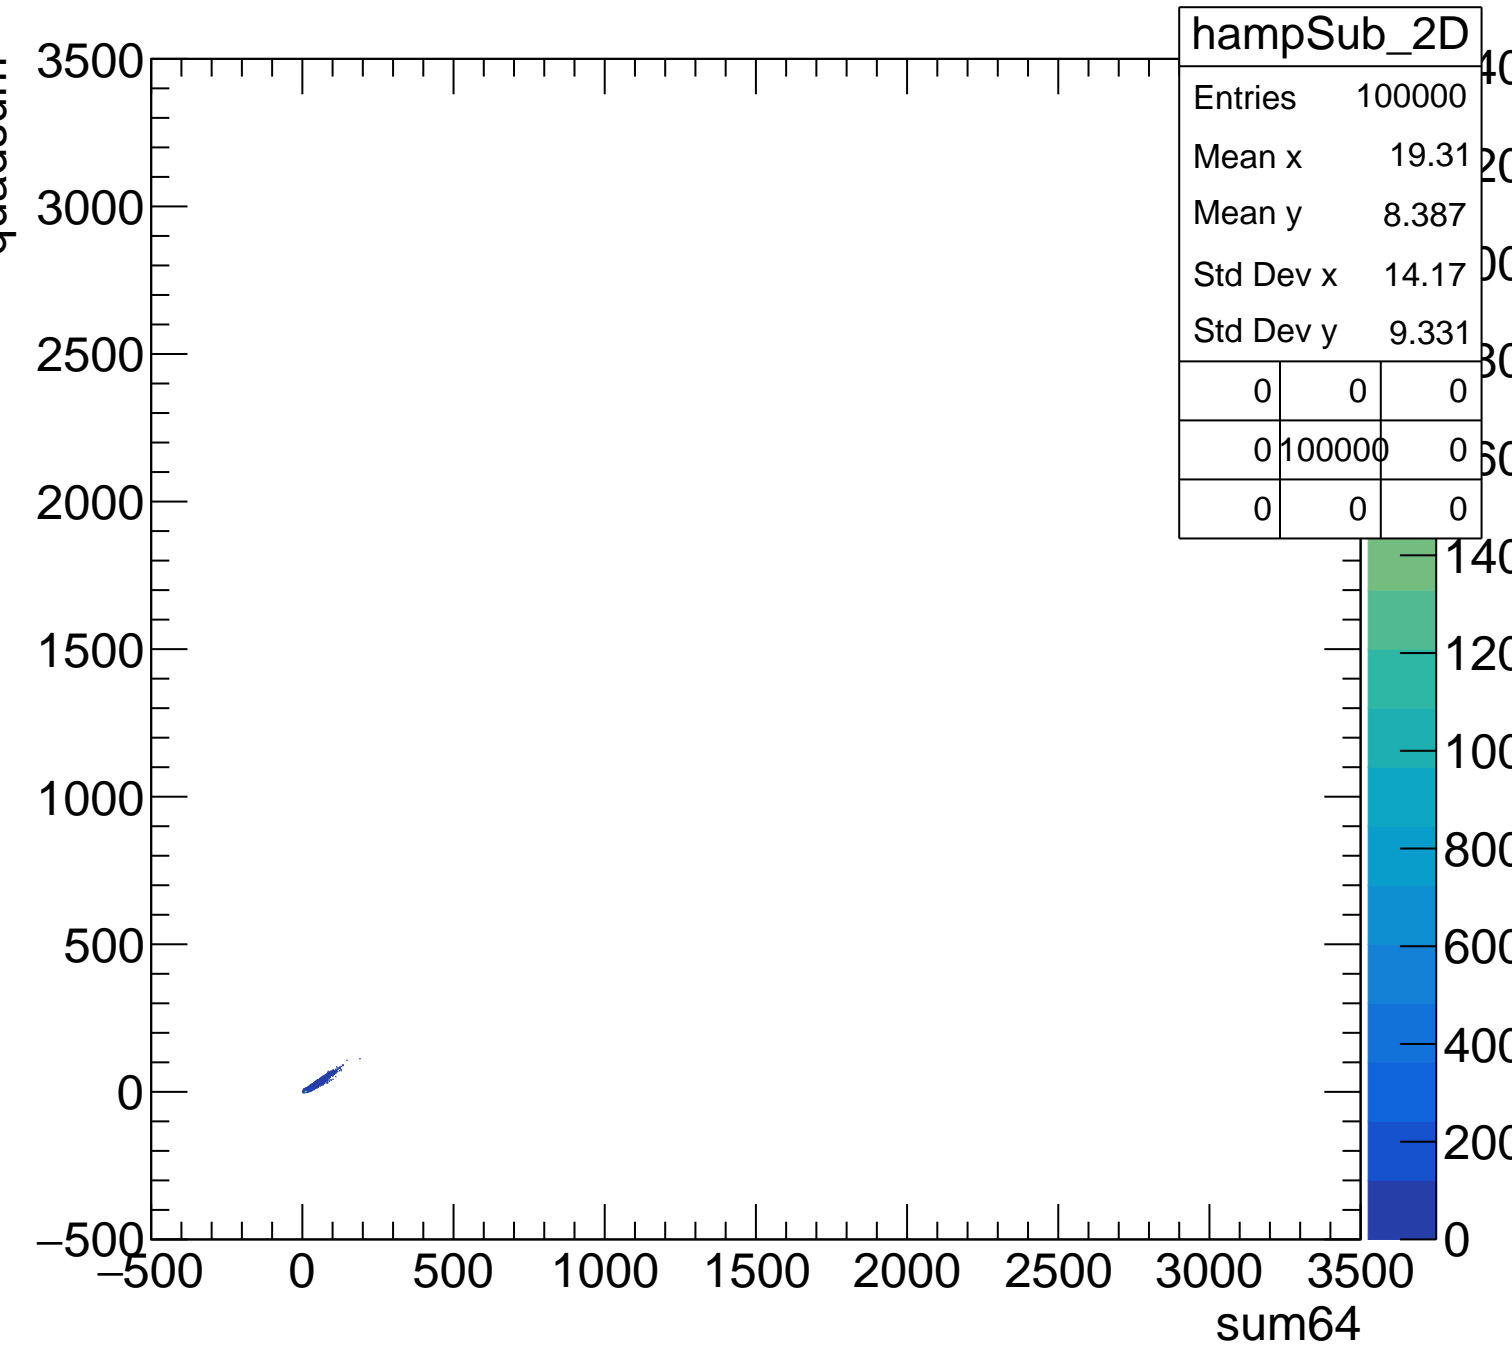

Pedestal Distribution (average fADC count between 8 - 80 ns)

Amplitude Distribution (no pedestal subtraction)

Integral Distribution (no pedestal subtraction)

Amplitude Distribution (with pedestal subtraction)

Integral Distribution (with pedestal subtraction)

Amplitude (pedestal subtracted)

Integral (pedestal subtracted)