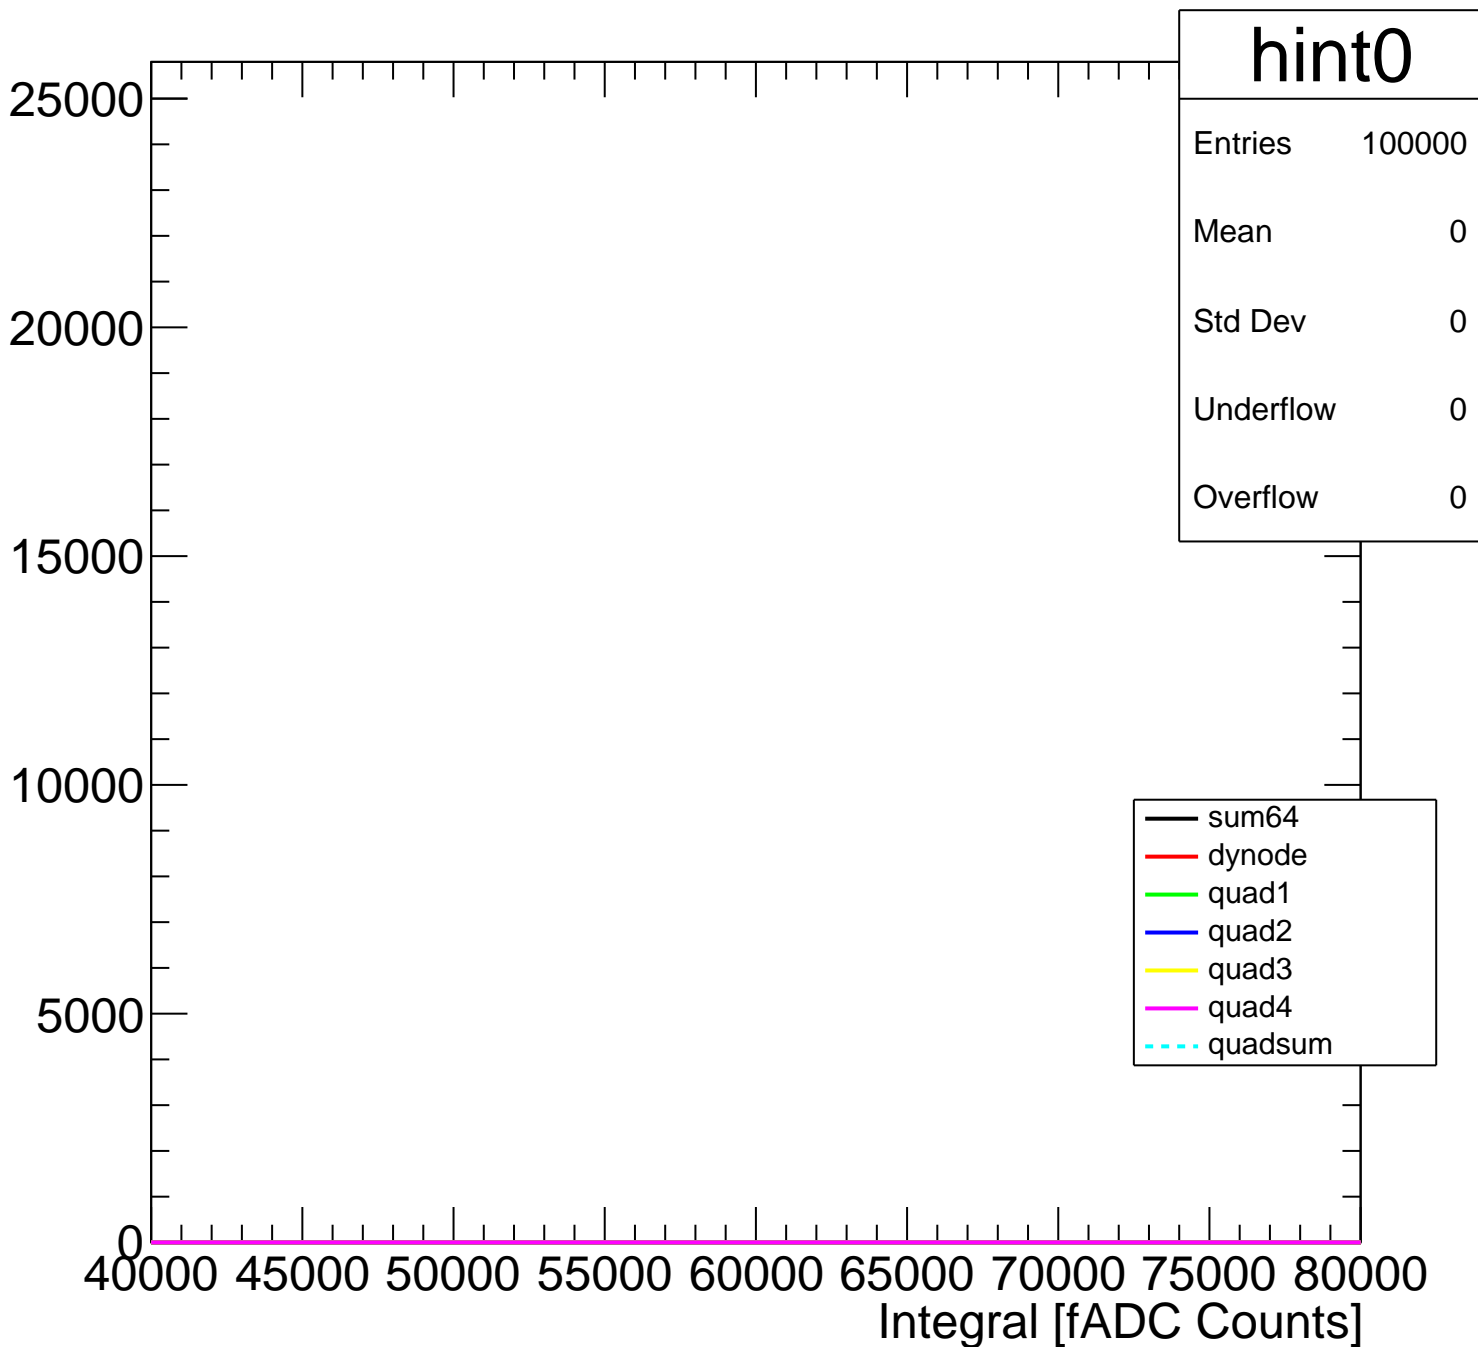

Pedestal Distribution (average fADC count between 8 - 80 ns)

Amplitude Distribution (no pedestal subtraction)

Integral Distribution (no pedestal subtraction)

Amplitude Distribution (with pedestal subtraction)

Integral Distribution (with pedestal subtraction)

Amplitude (pedestal subtracted)

Integral (pedestal subtracted)