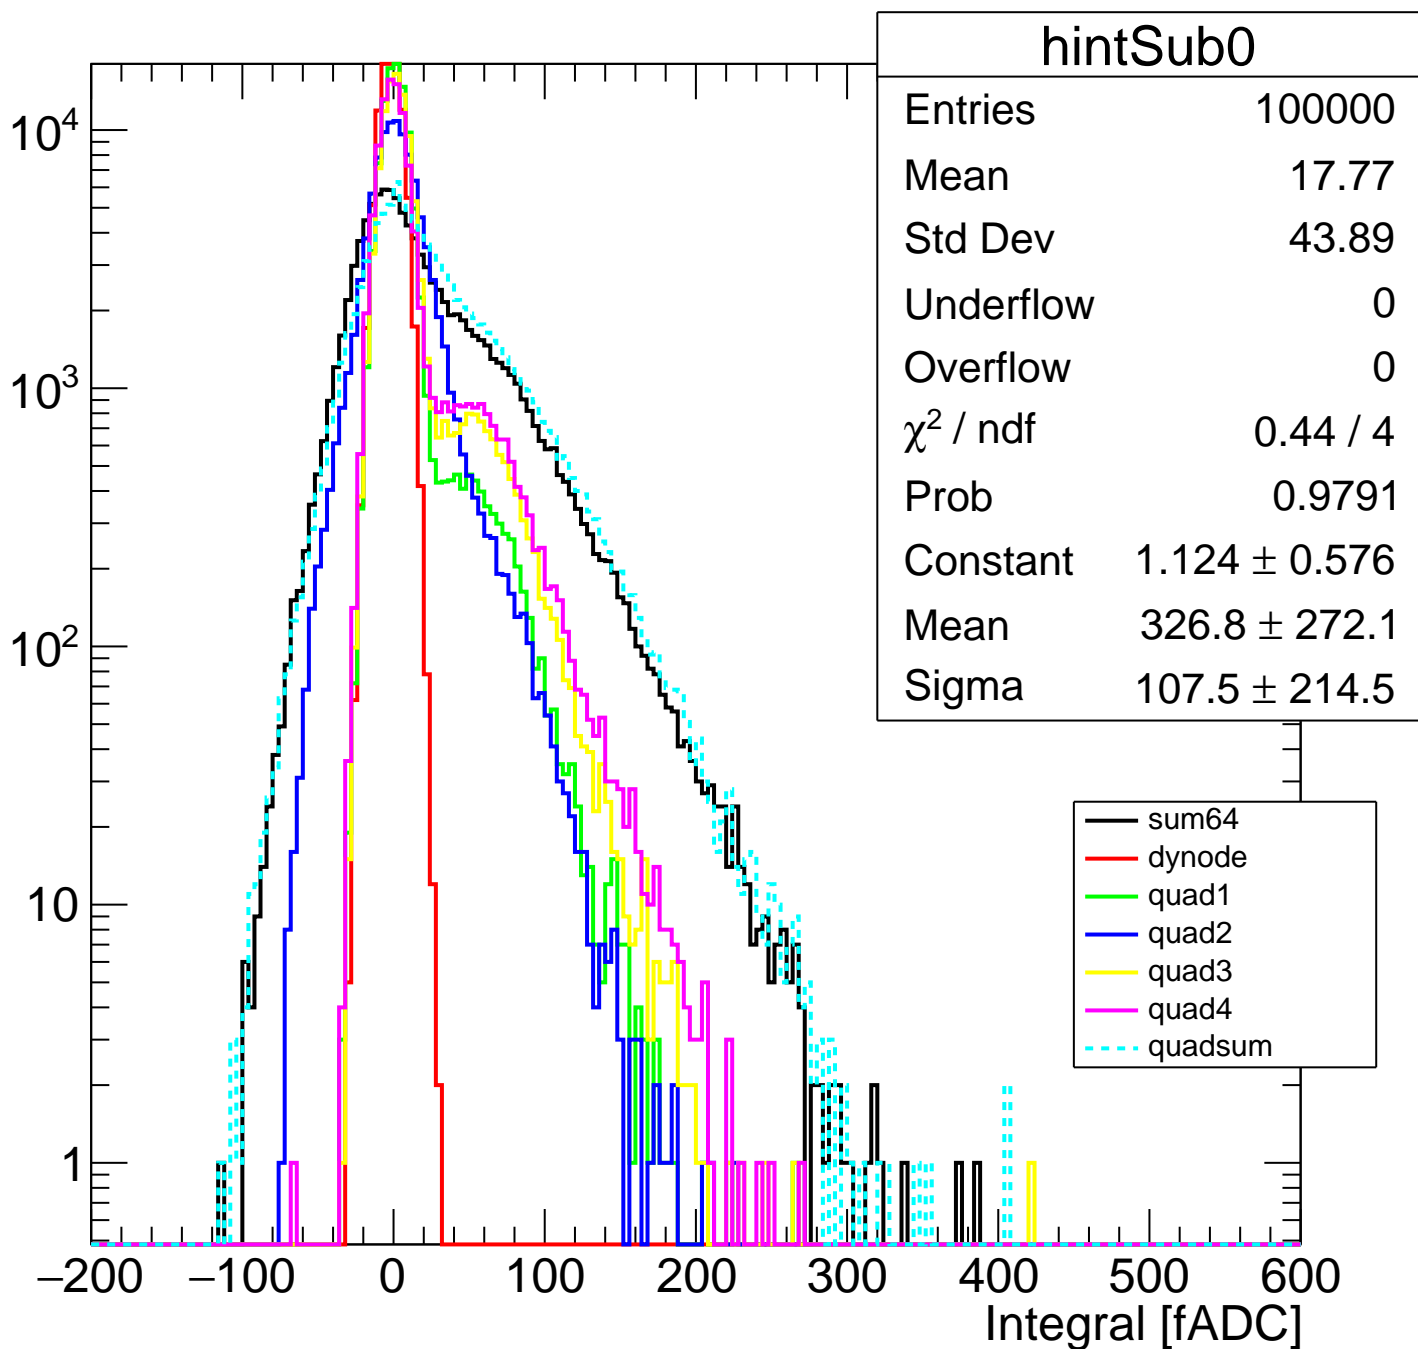

Pedestal Distribution (average fADC count between 8 - 80 ns)

Amplitude Distribution (no pedestal subtraction)

Integral Distribution (no pedestal subtraction)

Amplitude Distribution (with pedestal subtraction)

Integral Distribution (with pedestal subtraction)

Amplitude (pedestal subtracted)

Integral (pedestal subtracted)