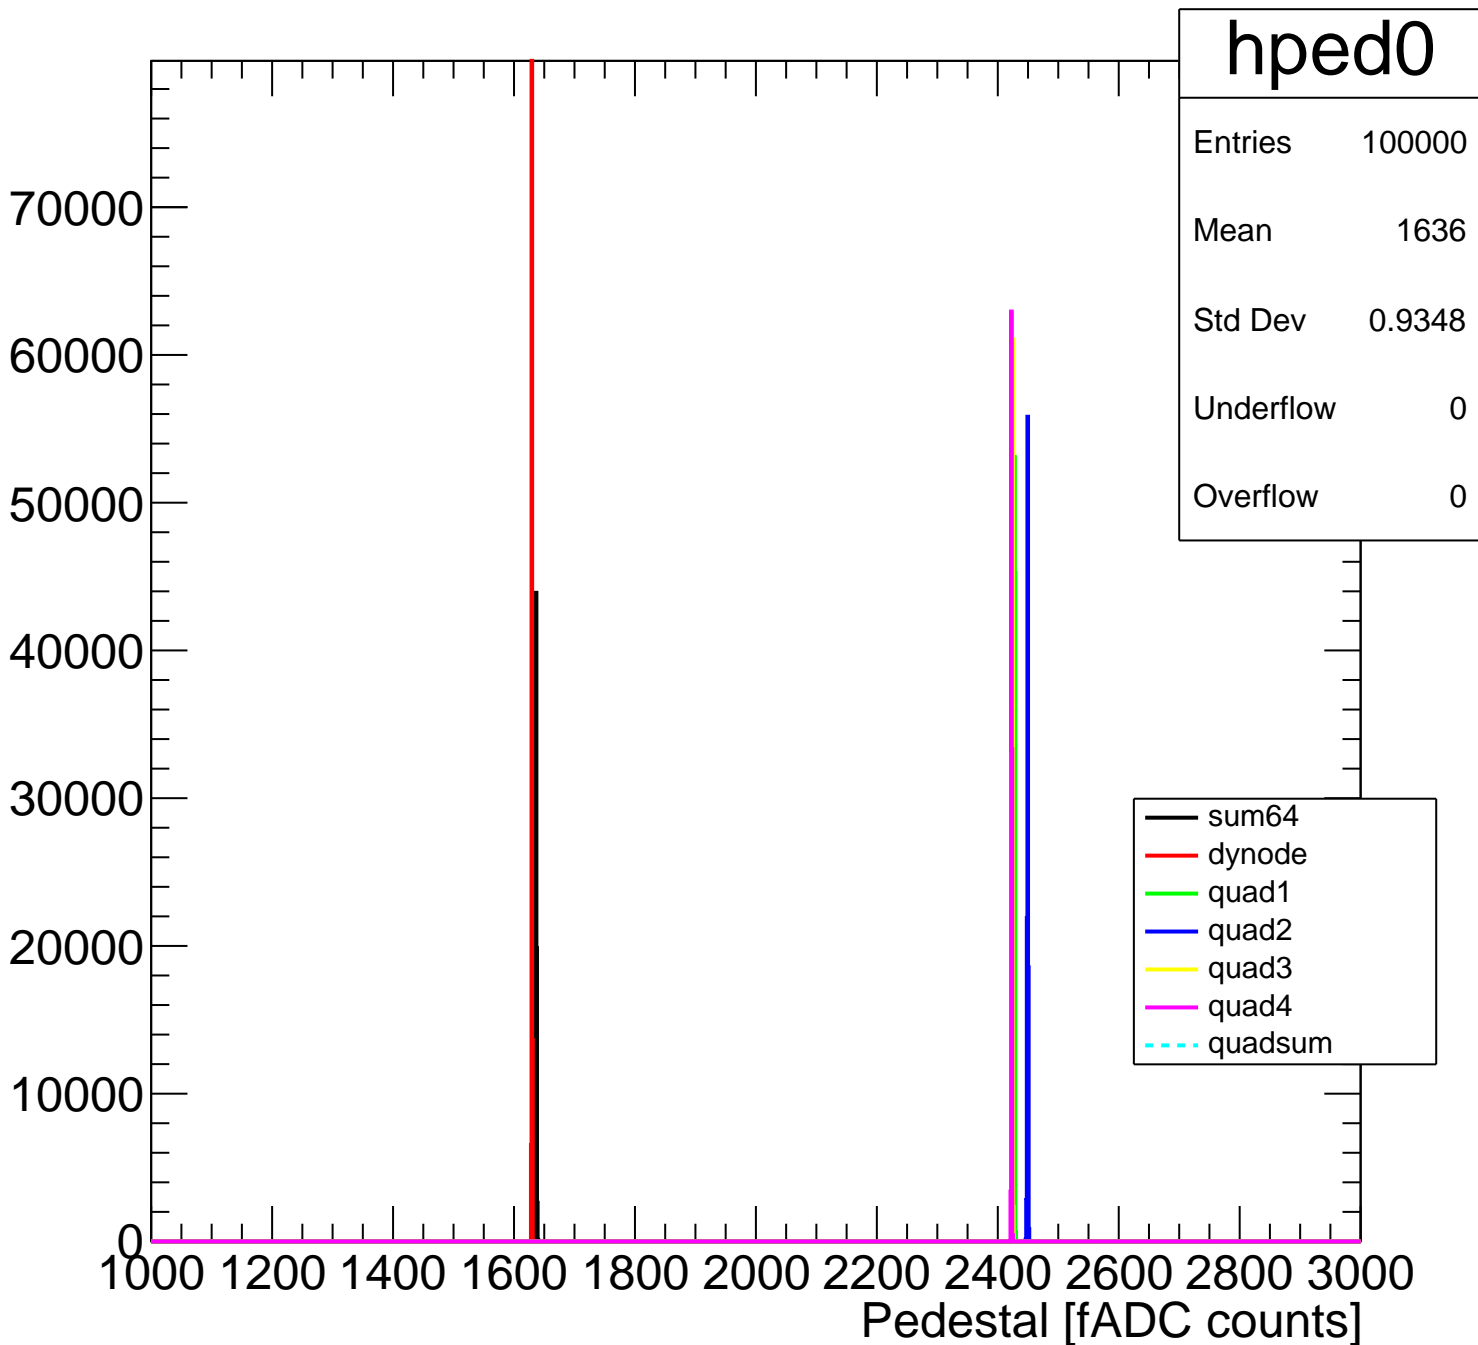

Pedestal Distribution (average fADC count between 8 - 80 ns)

Amplitude Distribution (no pedestal subtraction)

Integral Distribution (no pedestal subtraction)

Amplitude Distribution (with pedestal subtraction)

Integral Distribution (with pedestal subtraction)

Amplitude (pedestal subtracted)

Integral (pedestal subtracted)