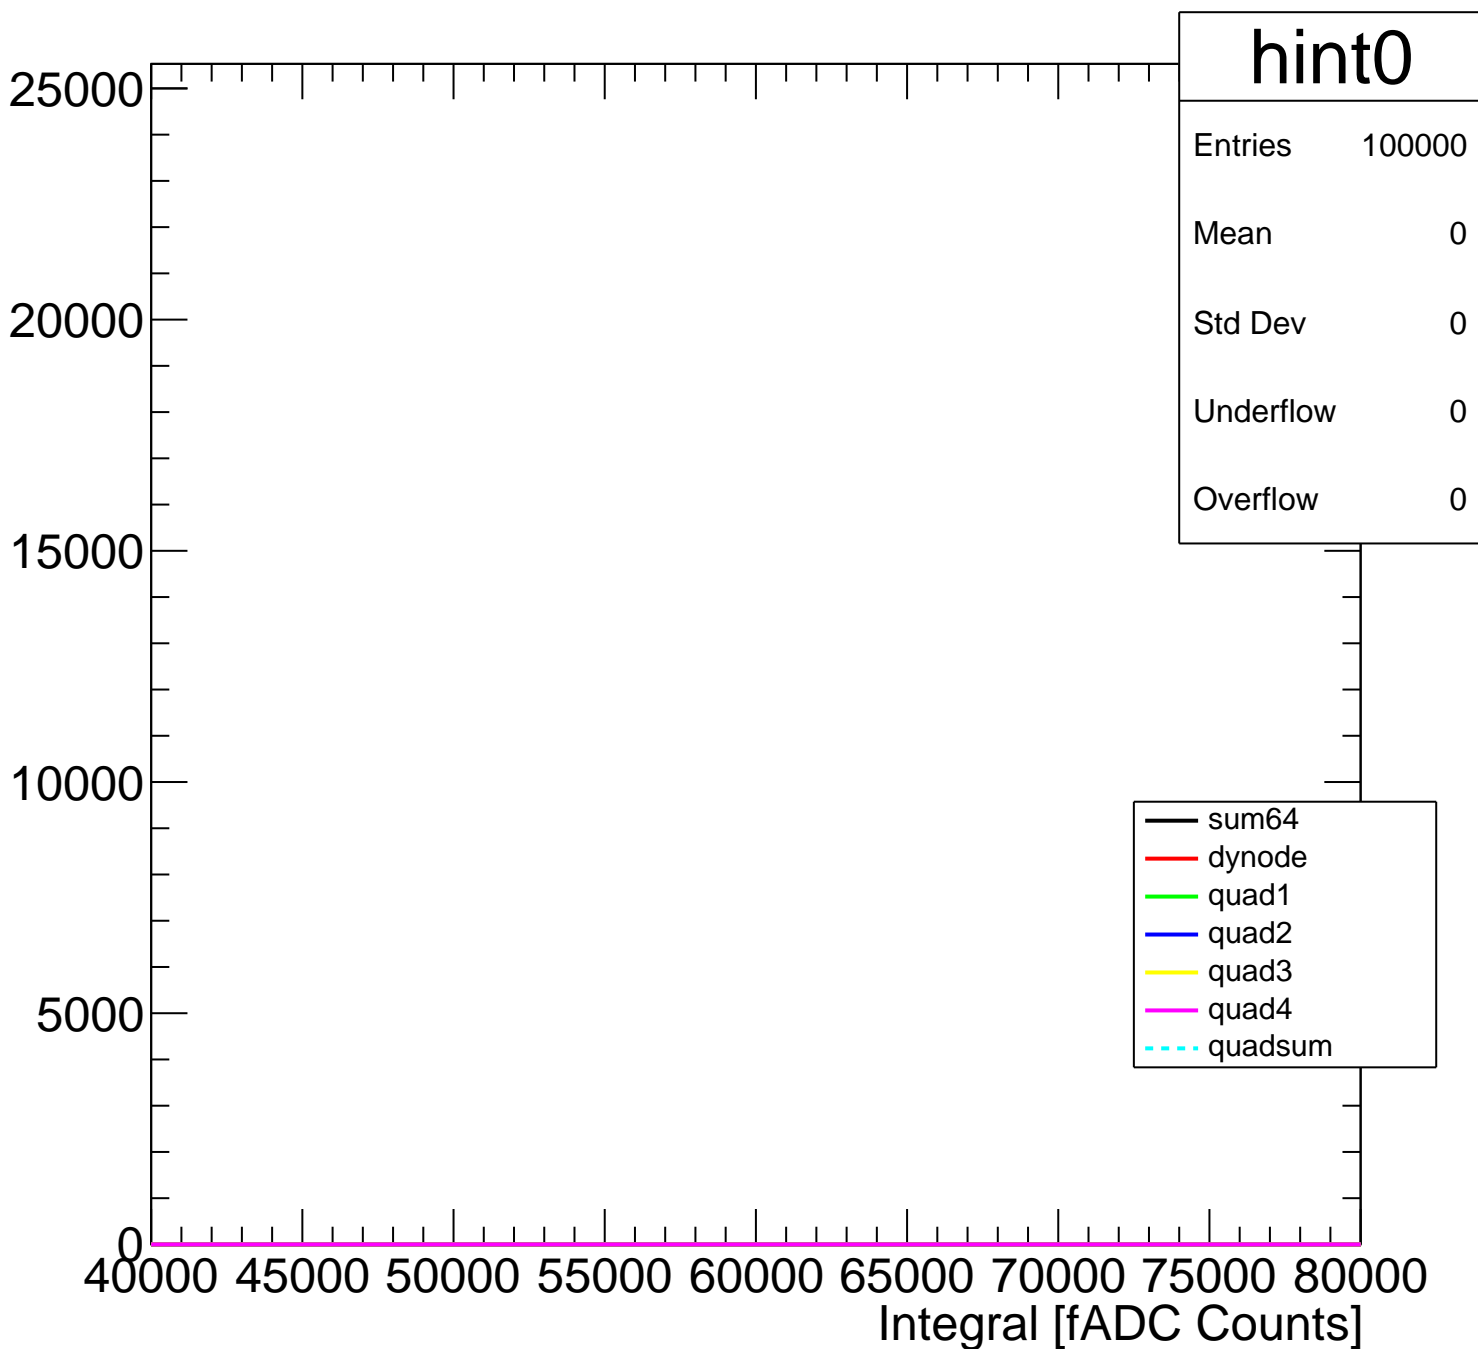

Pedestal Distribution (average fADC count between 8 - 80 ns)

Amplitude Distribution (no pedestal subtraction)

Integral Distribution (no pedestal subtraction)

Amplitude Distribution (with pedestal subtraction)

Integral Distribution (with pedestal subtraction)

Amplitude (pedestal subtracted)

Integral (pedestal subtracted)