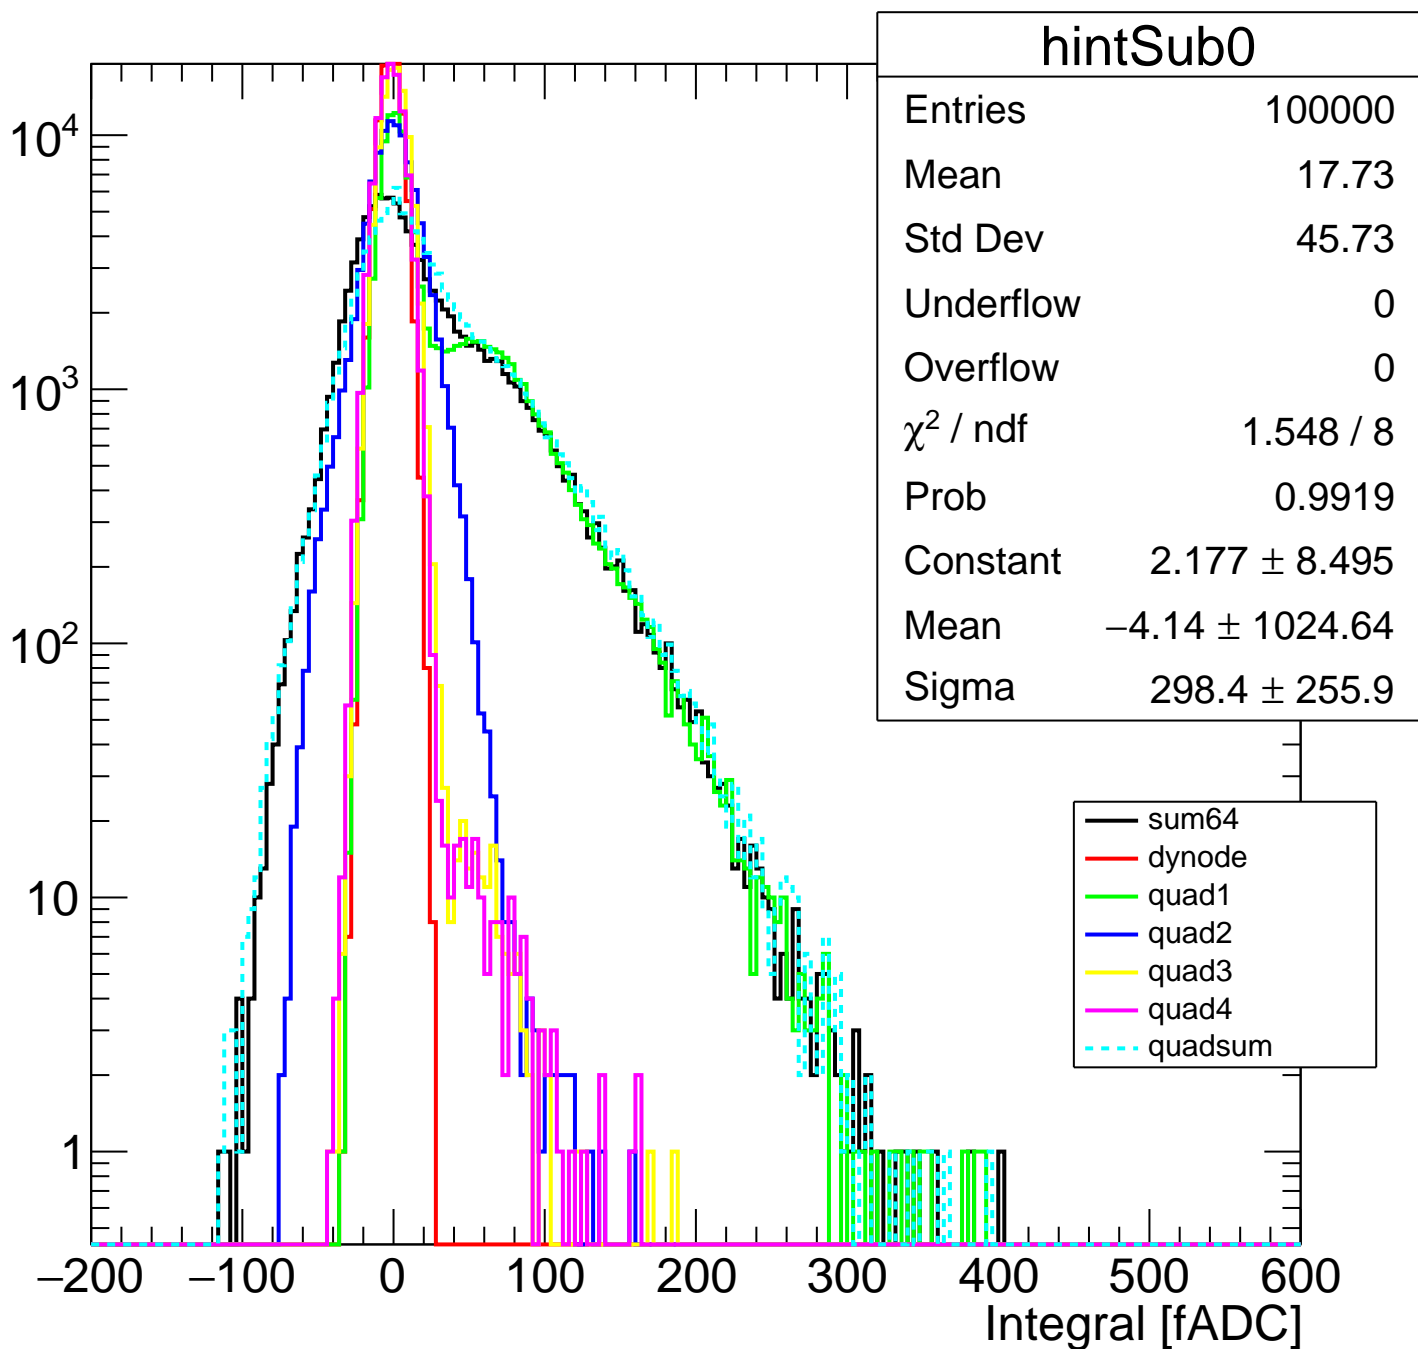

Pedestal Distribution (average fADC count between 8 - 80 ns)

Amplitude Distribution (no pedestal subtraction)

Integral Distribution (no pedestal subtraction)

Amplitude Distribution (with pedestal subtraction)

Integral Distribution (with pedestal subtraction)

Amplitude (pedestal subtracted)

Integral (pedestal subtracted)