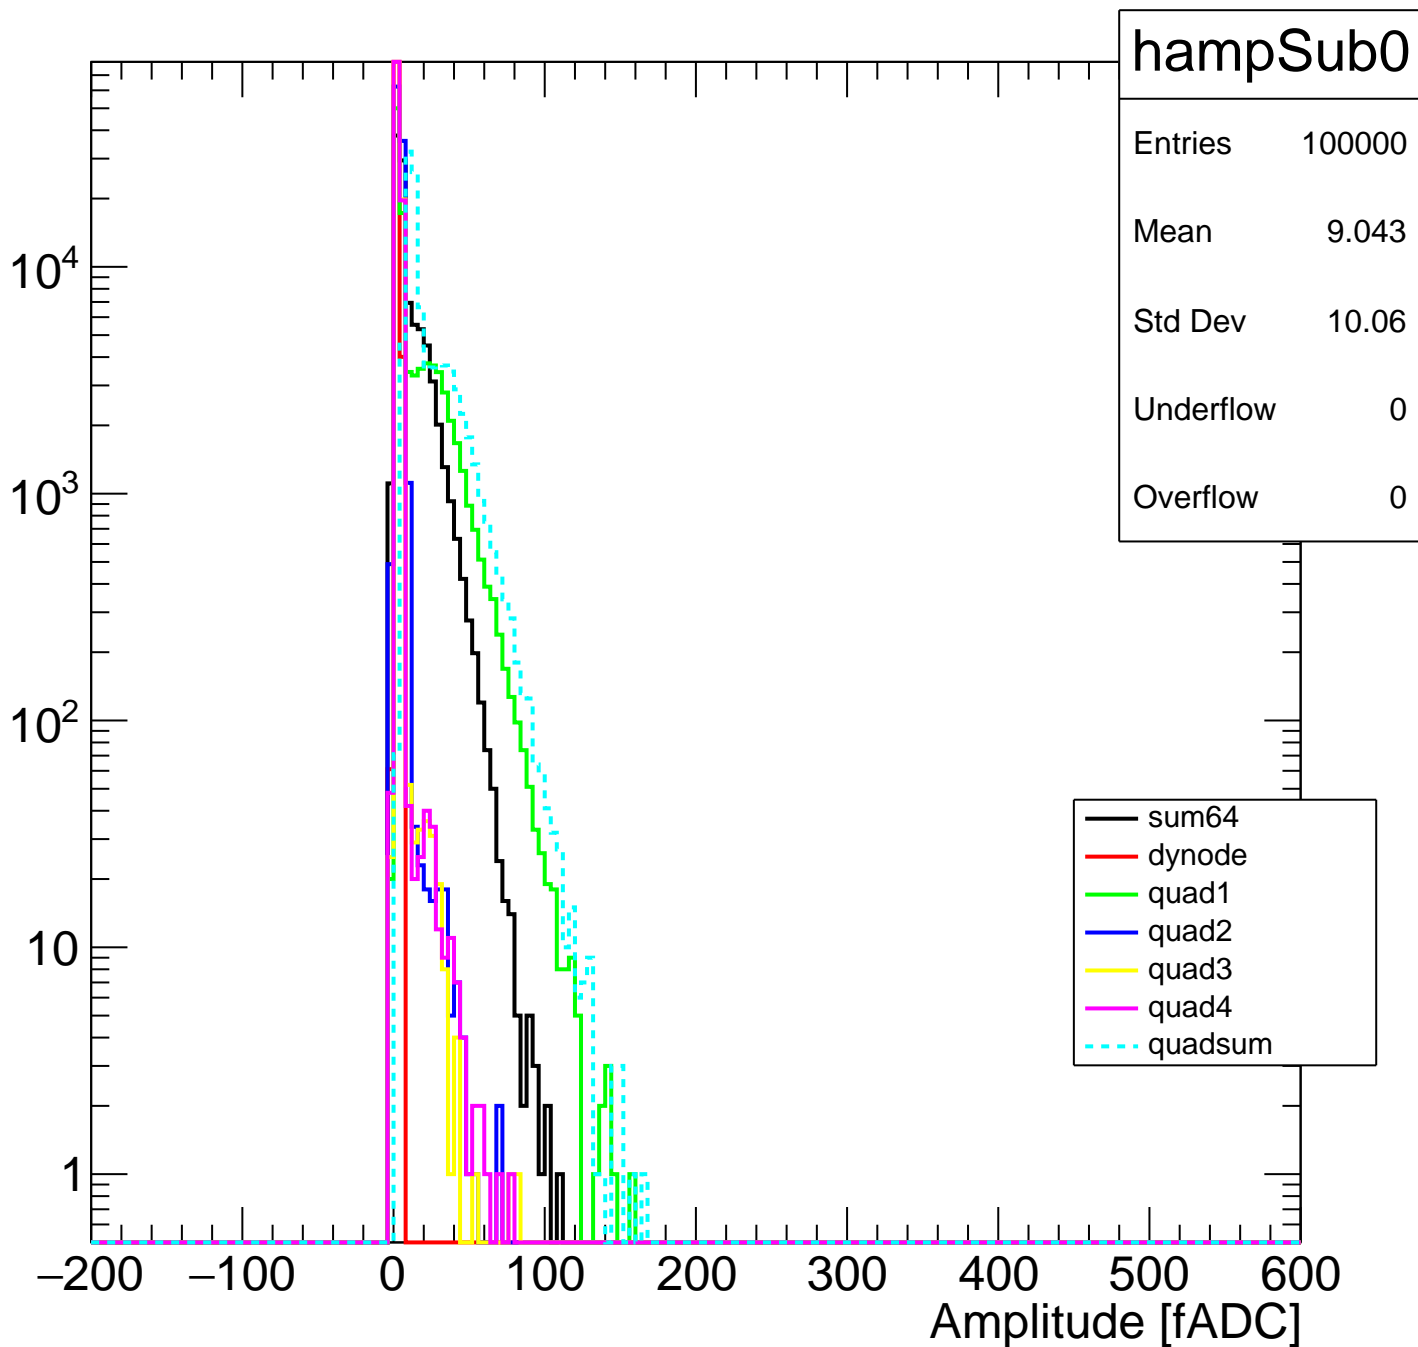

Pedestal Distribution (average fADC count between 8 - 80 ns)

Amplitude Distribution (no pedestal subtraction)

Integral Distribution (no pedestal subtraction)

Amplitude Distribution (with pedestal subtraction)

Integral Distribution (with pedestal subtraction)

Amplitude (pedestal subtracted)

Integral (pedestal subtracted)