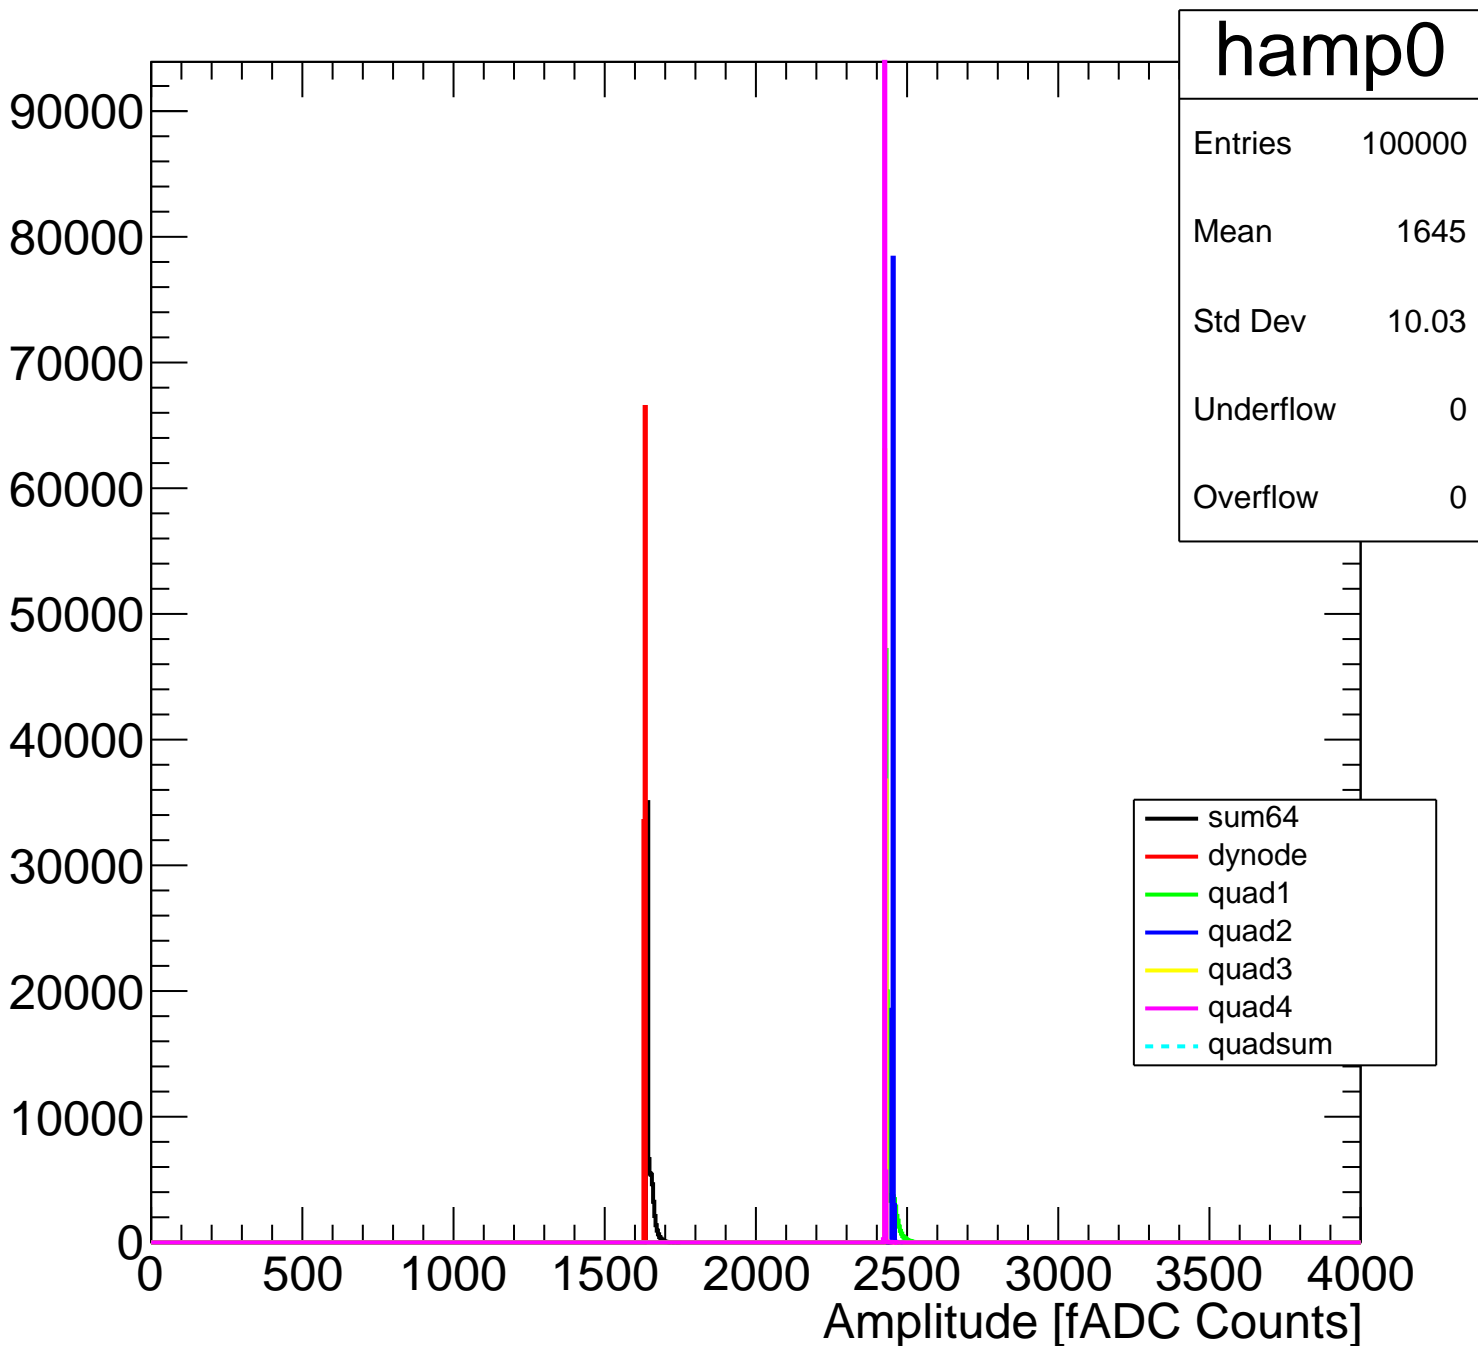

Pedestal Distribution (average fADC count between 8 - 80 ns)

Amplitude Distribution (no pedestal subtraction)

Integral Distribution (no pedestal subtraction)

Amplitude Distribution (with pedestal subtraction)

Integral Distribution (with pedestal subtraction)

Amplitude (pedestal subtracted)

Integral (pedestal subtracted)