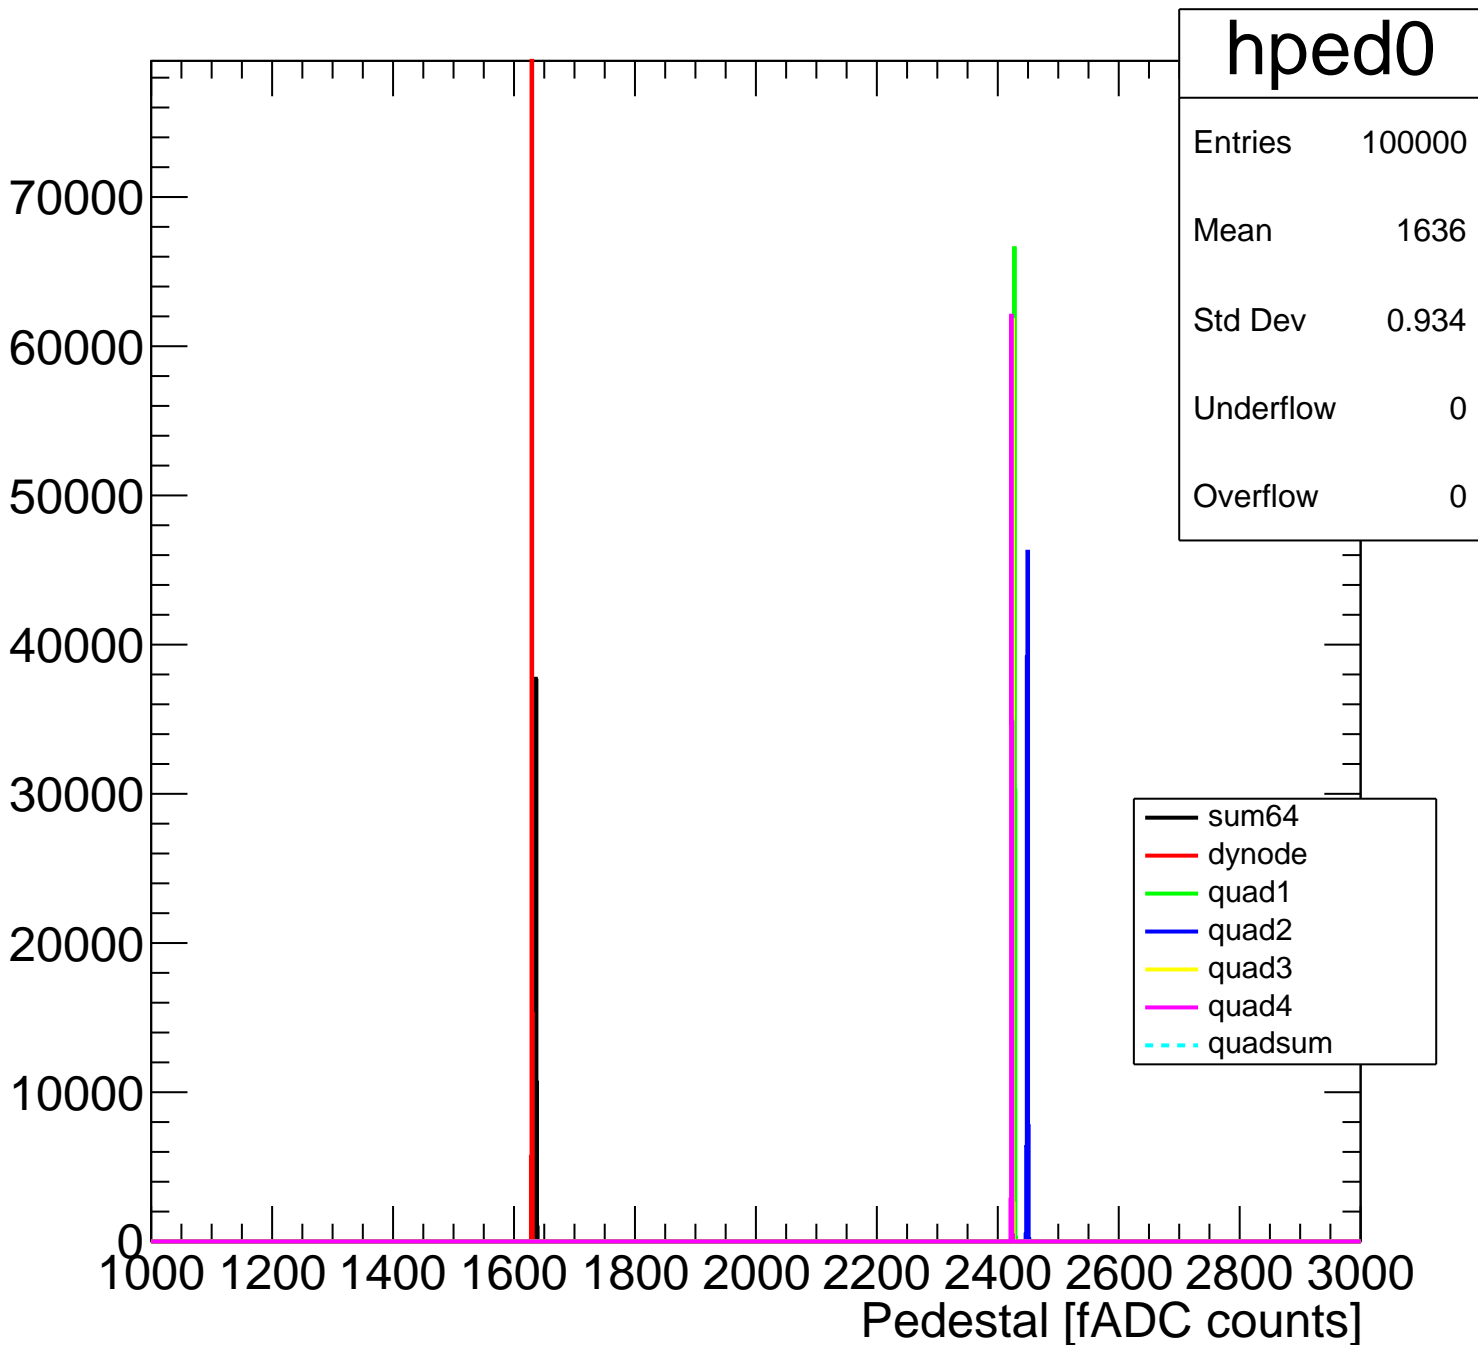

Pedestal Distribution (average fADC count between 8 - 80 ns)

Amplitude Distribution (no pedestal subtraction)

Integral Distribution (no pedestal subtraction)

Amplitude Distribution (with pedestal subtraction)

Integral Distribution (with pedestal subtraction)

Amplitude (pedestal subtracted)

Integral (pedestal subtracted)