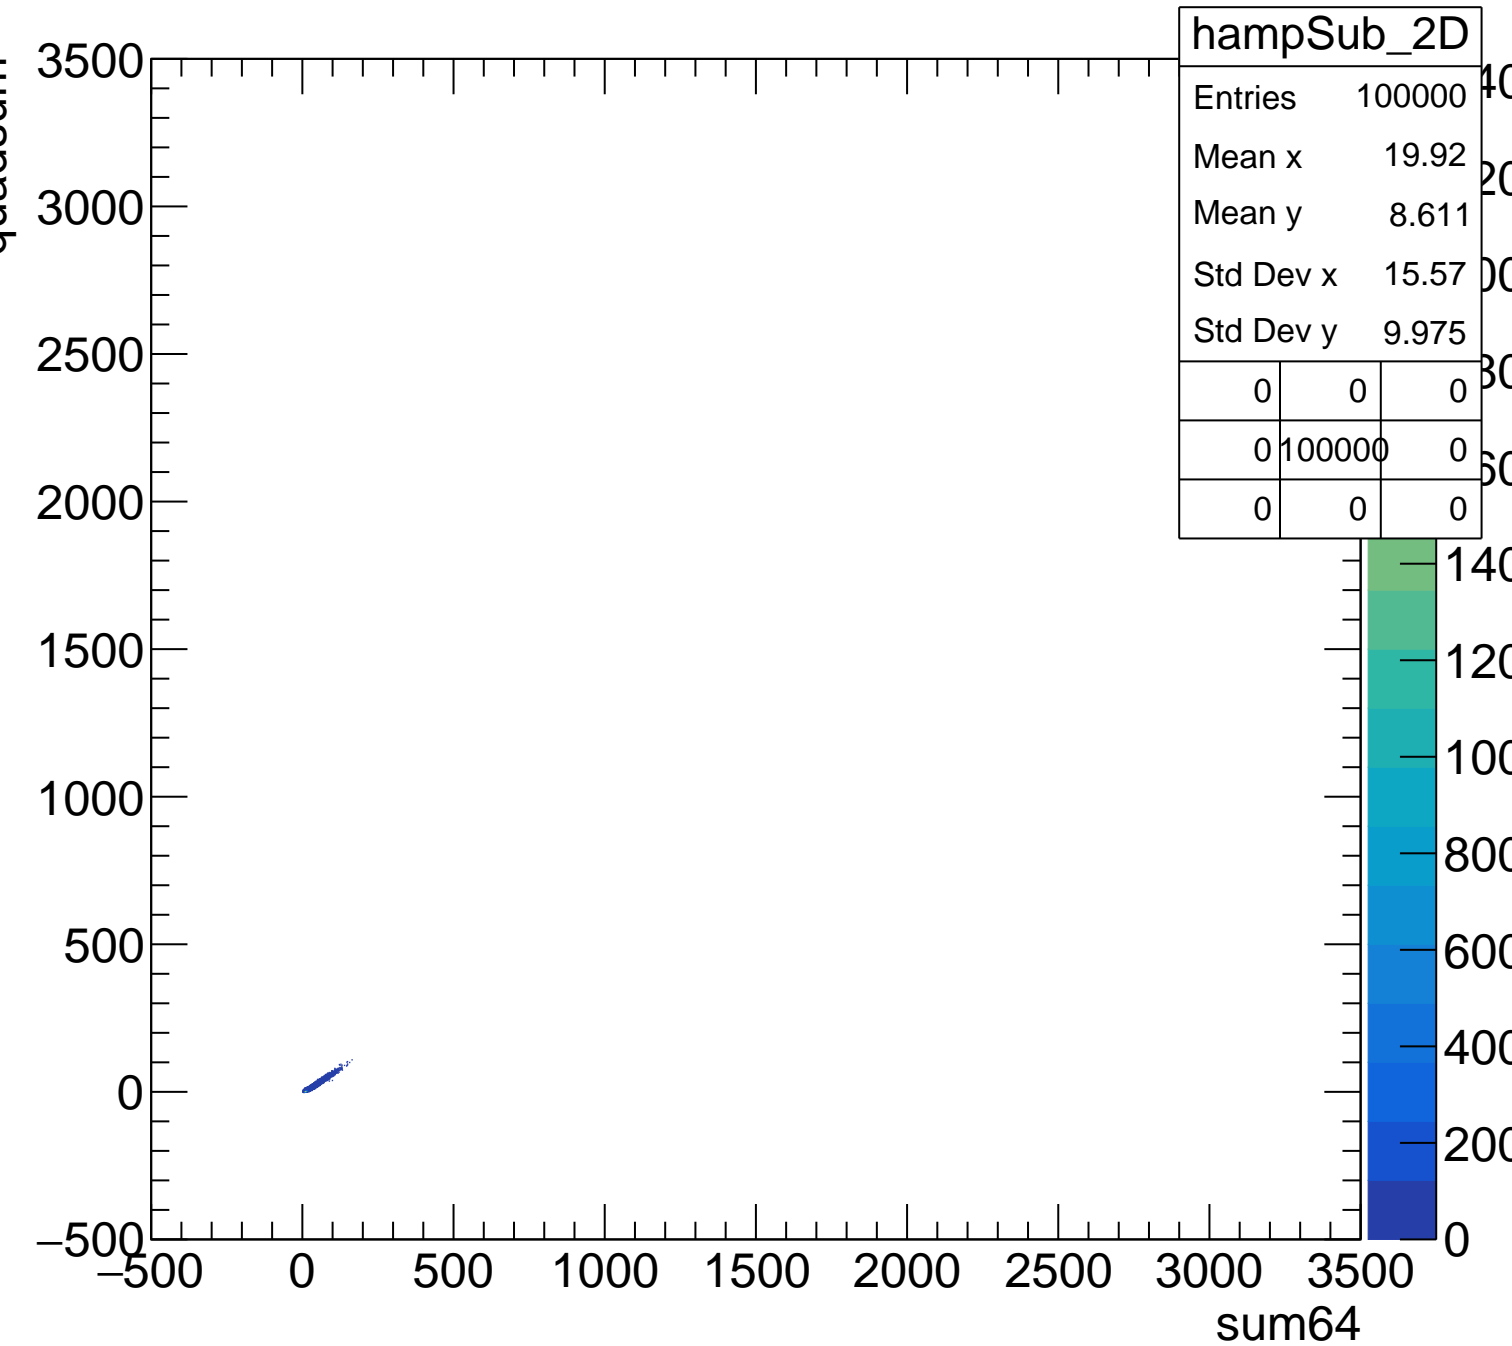

Pedestal Distribution (average fADC count between 8 - 80 ns)

Amplitude Distribution (no pedestal subtraction)

Integral Distribution (no pedestal subtraction)

Amplitude Distribution (with pedestal subtraction)

Integral Distribution (with pedestal subtraction)

Amplitude (pedestal subtracted)

Integral (pedestal subtracted)