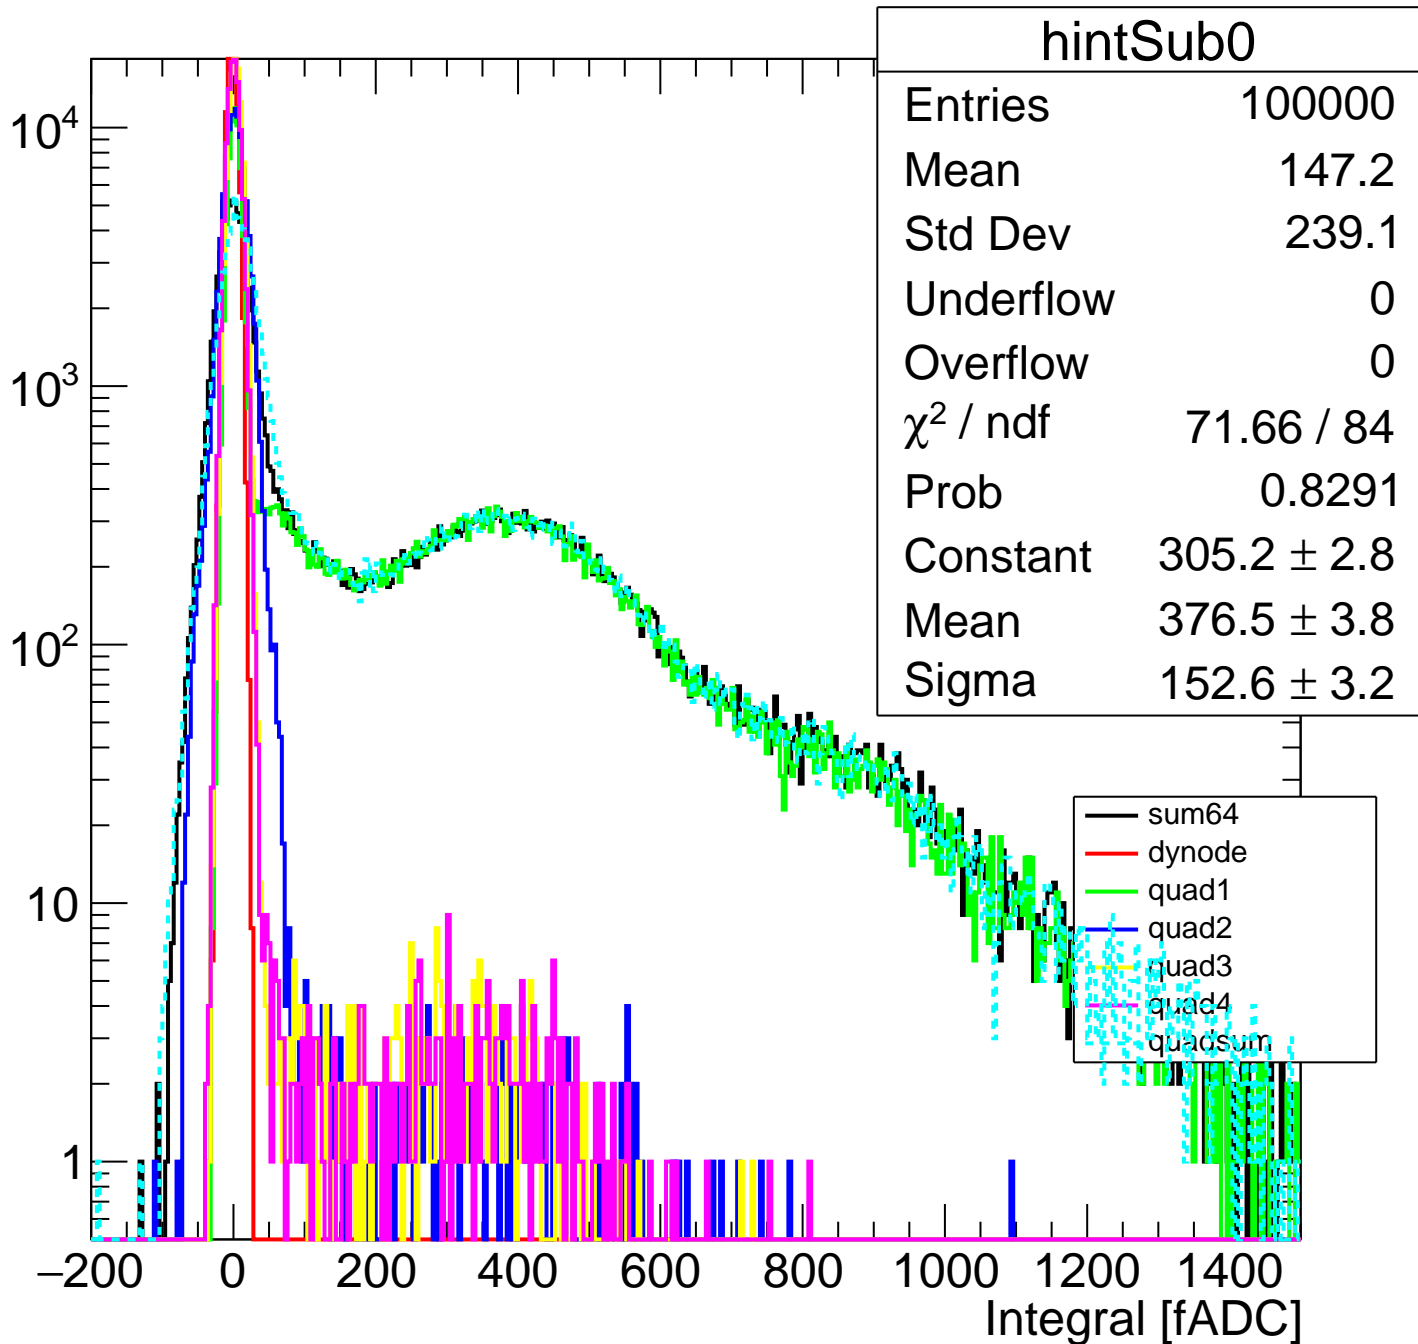

Pedestal Distribution (average fADC count between 8 - 80 ns)

Amplitude Distribution (no pedestal subtraction)

Integral Distribution (no pedestal subtraction)

Amplitude Distribution (with pedestal subtraction)

Integral Distribution (with pedestal subtraction)

Amplitude (pedestal subtracted)

Integral (pedestal subtracted)