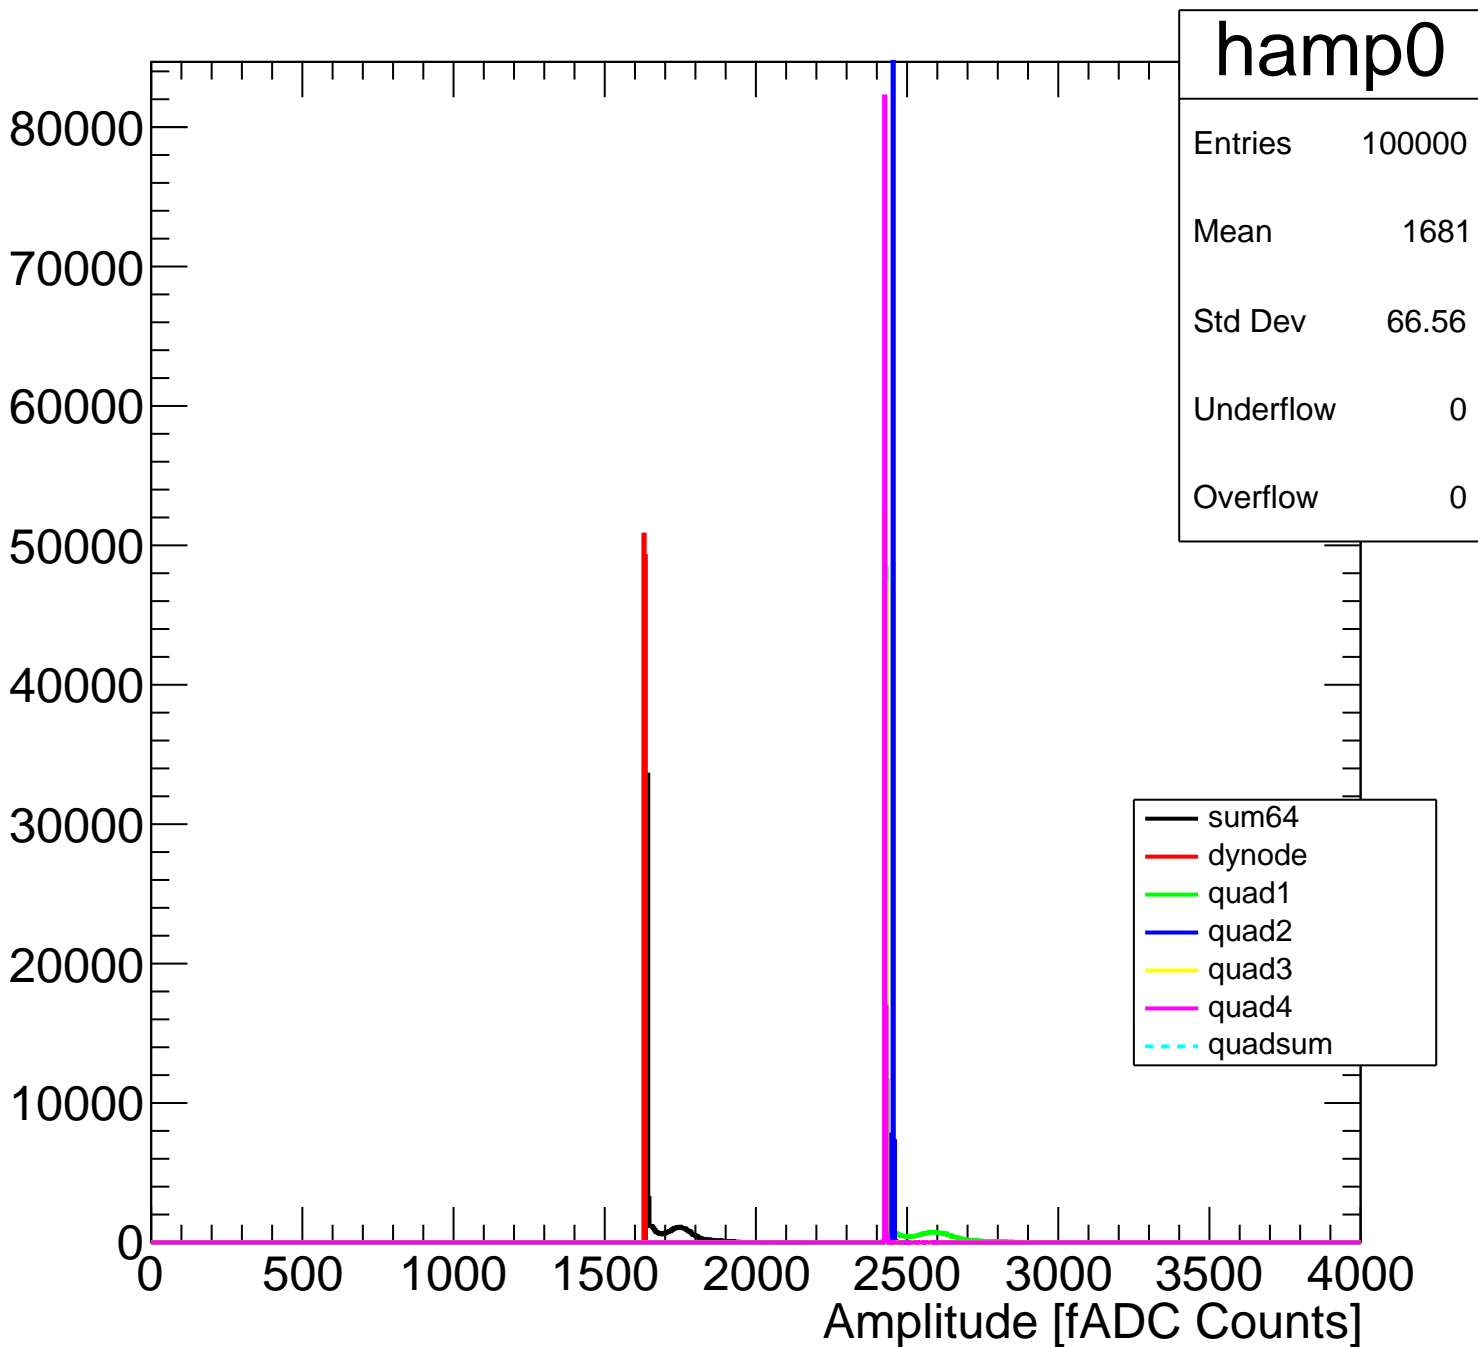

Pedestal Distribution (average fADC count between 8 - 80 ns)

Amplitude Distribution (no pedestal subtraction)

Integral Distribution (no pedestal subtraction)

Amplitude Distribution (with pedestal subtraction)

Integral Distribution (with pedestal subtraction)

Amplitude (pedestal subtracted)

Integral (pedestal subtracted)