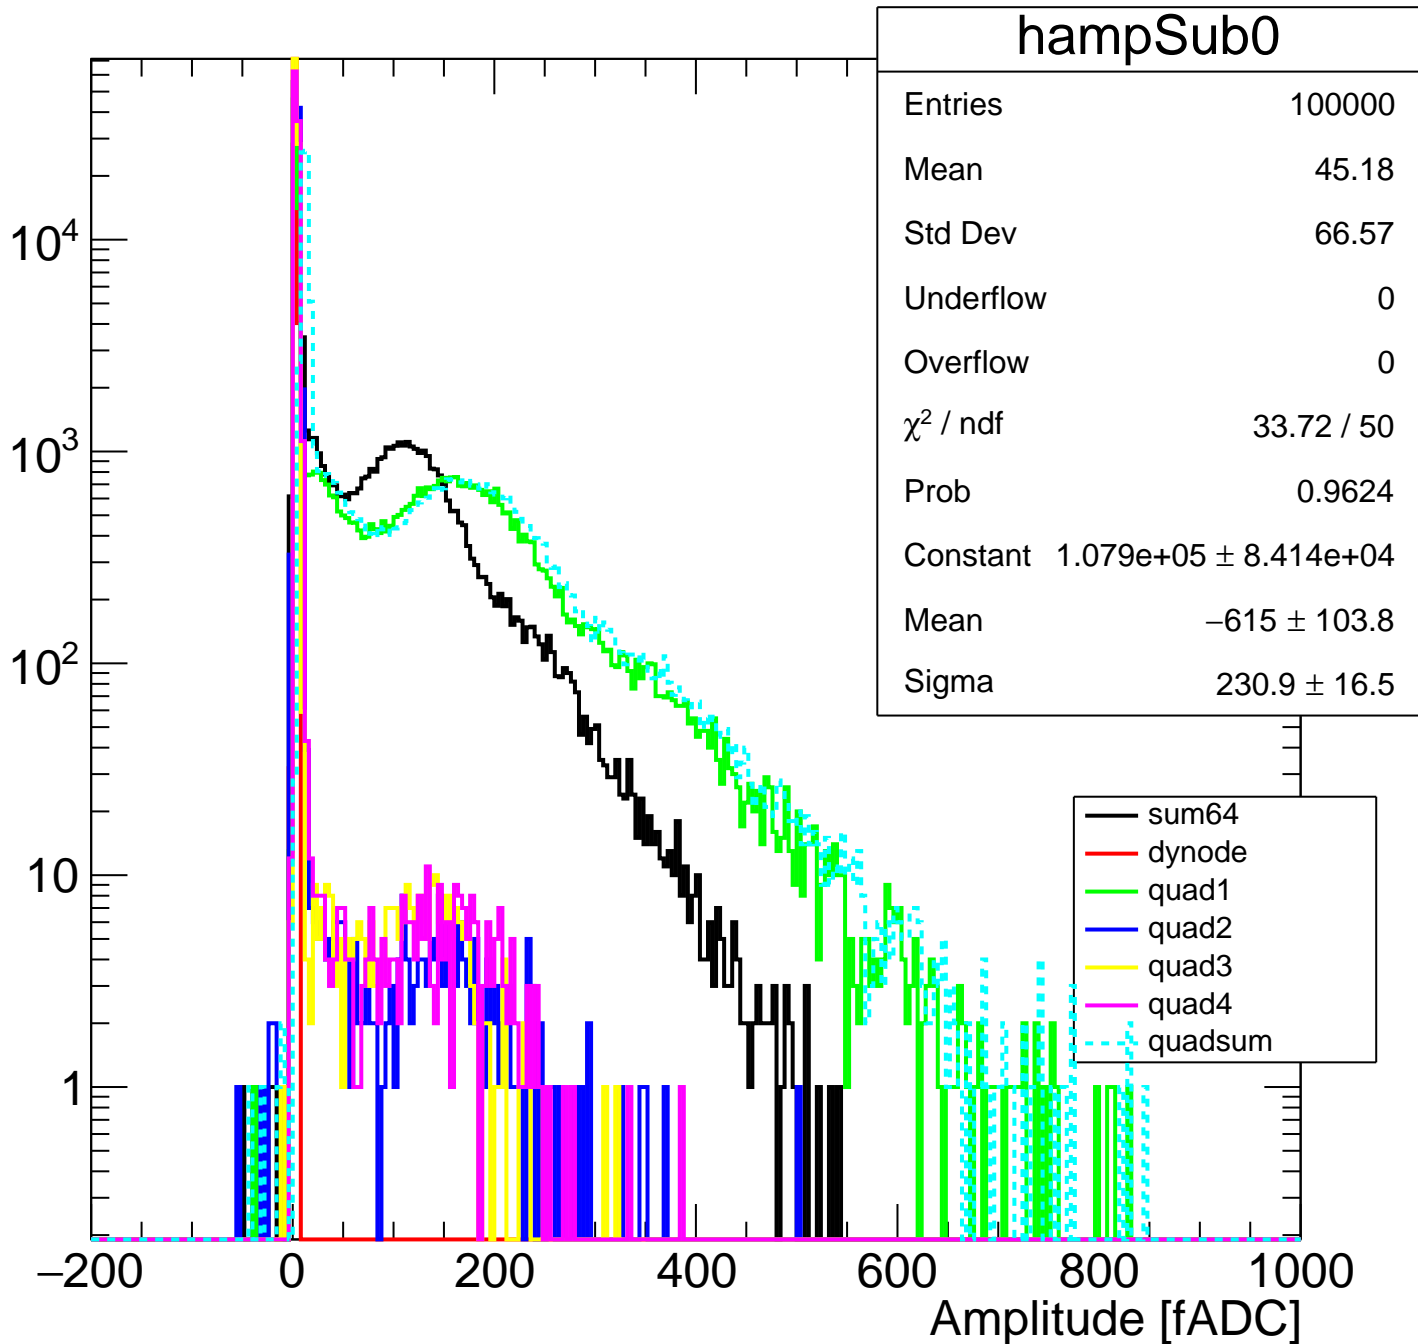

Pedestal Distribution (average fADC count between 8 - 80 ns)

Amplitude Distribution (no pedestal subtraction)

Integral Distribution (no pedestal subtraction)

Amplitude Distribution (with pedestal subtraction)

Integral Distribution (with pedestal subtraction)

Amplitude (pedestal subtracted)

Integral (pedestal subtracted)