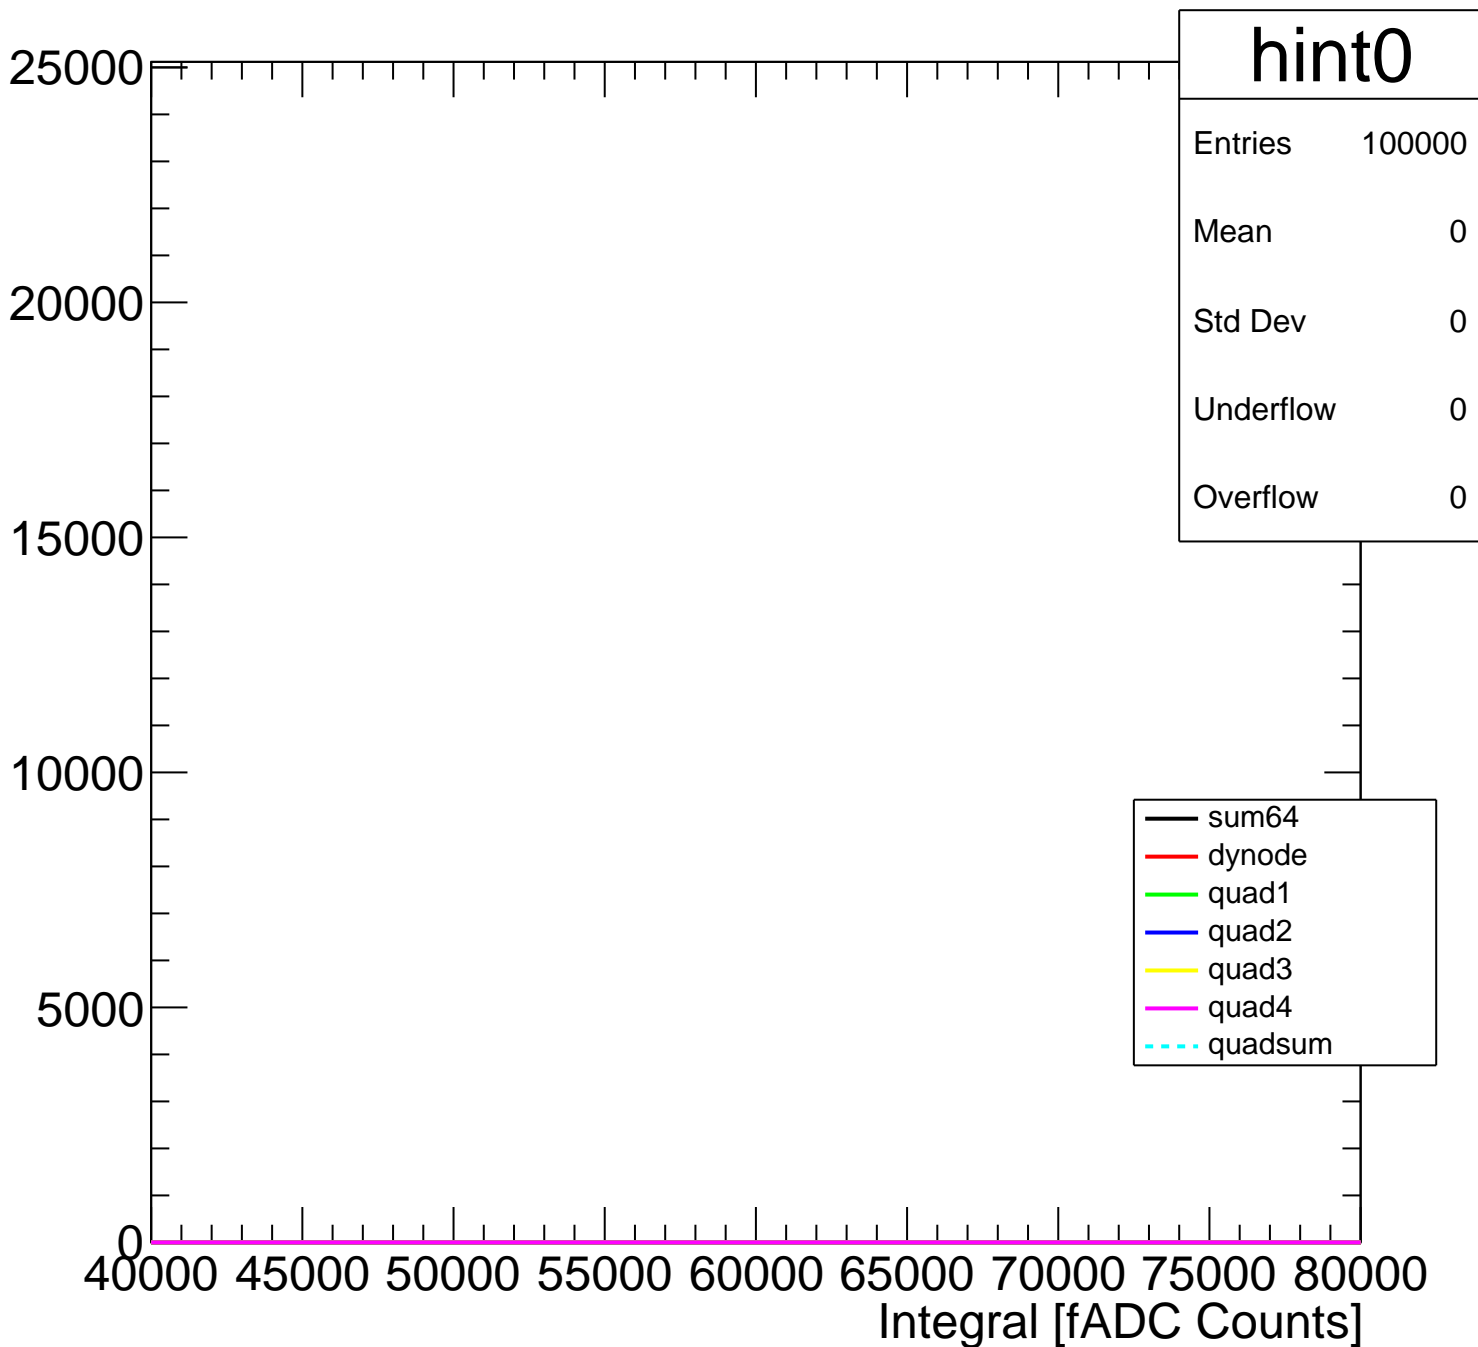

Pedestal Distribution (average fADC count between 8 - 80 ns)

Amplitude Distribution (no pedestal subtraction)

Integral Distribution (no pedestal subtraction)

Amplitude Distribution (with pedestal subtraction)

Integral Distribution (with pedestal subtraction)

Amplitude (pedestal subtracted)

Integral (pedestal subtracted)