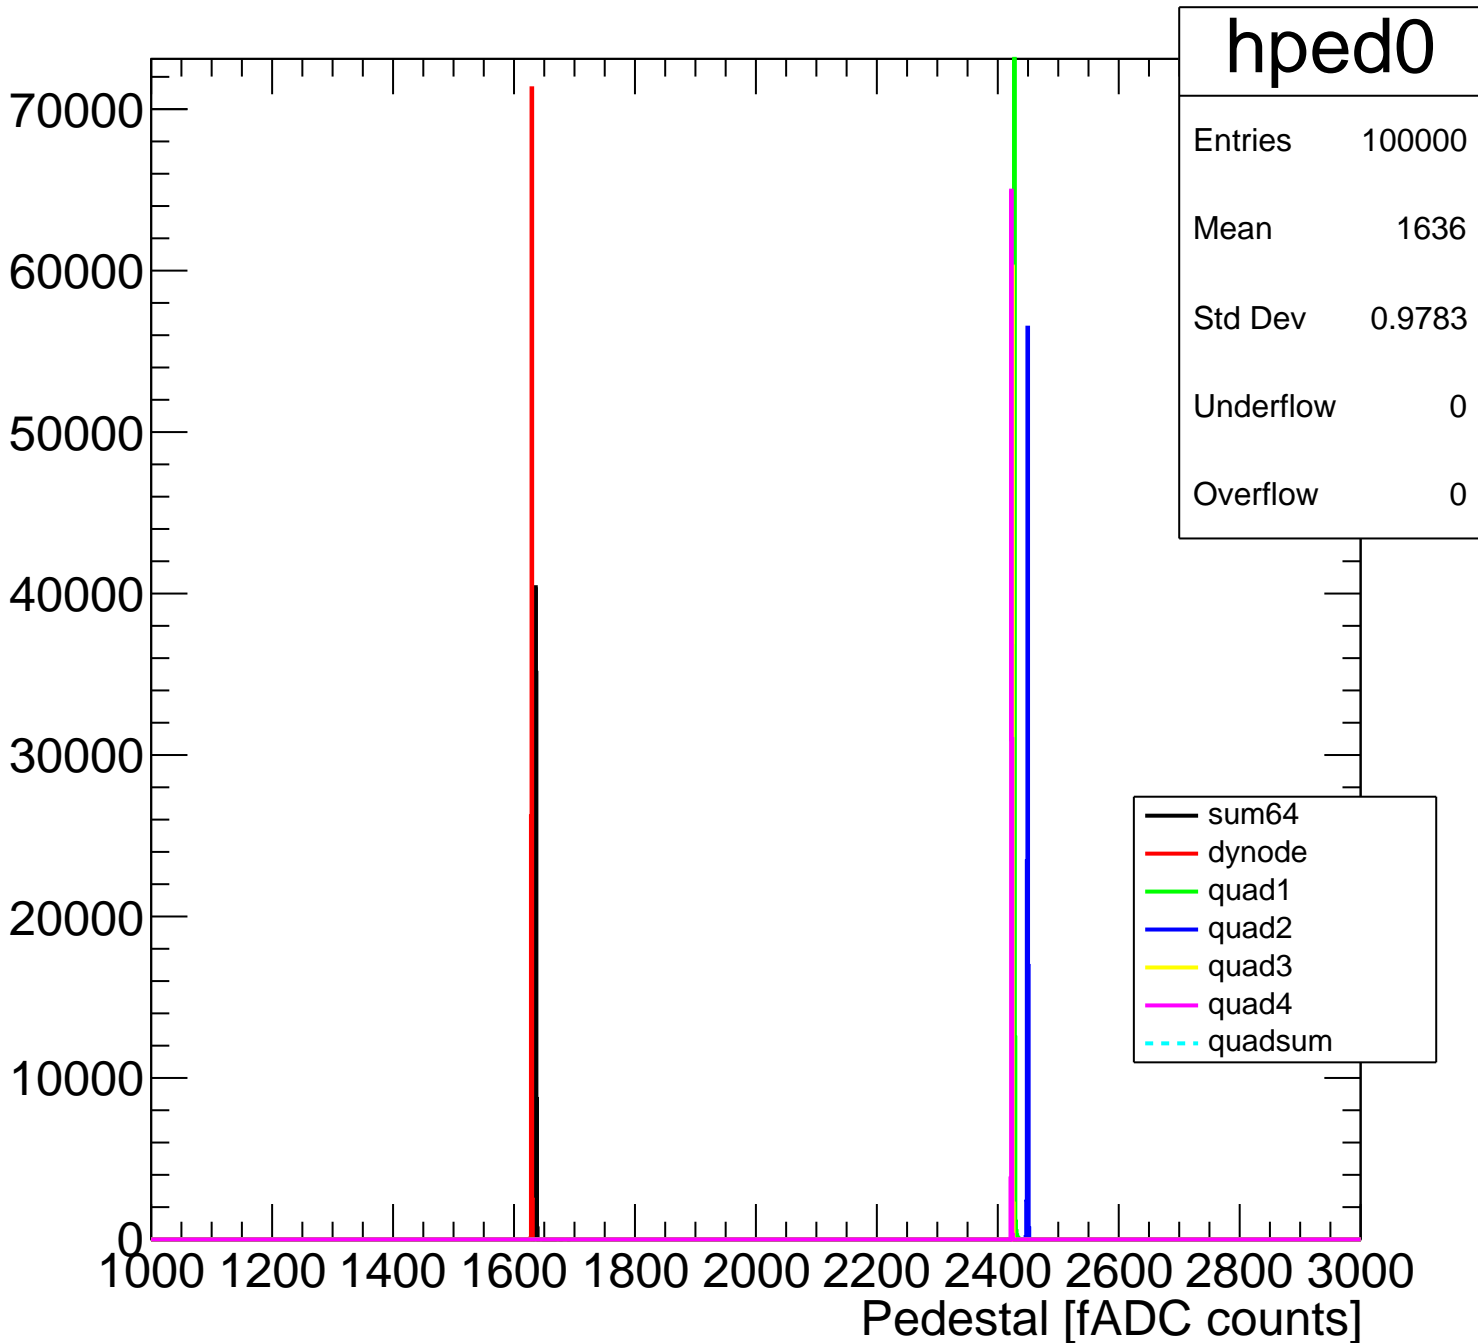

Pedestal Distribution (average fADC count between 8 - 80 ns)

Amplitude Distribution (no pedestal subtraction)

Integral Distribution (no pedestal subtraction)

Amplitude Distribution (with pedestal subtraction)

Integral Distribution (with pedestal subtraction)

Amplitude (pedestal subtracted)

Integral (pedestal subtracted)