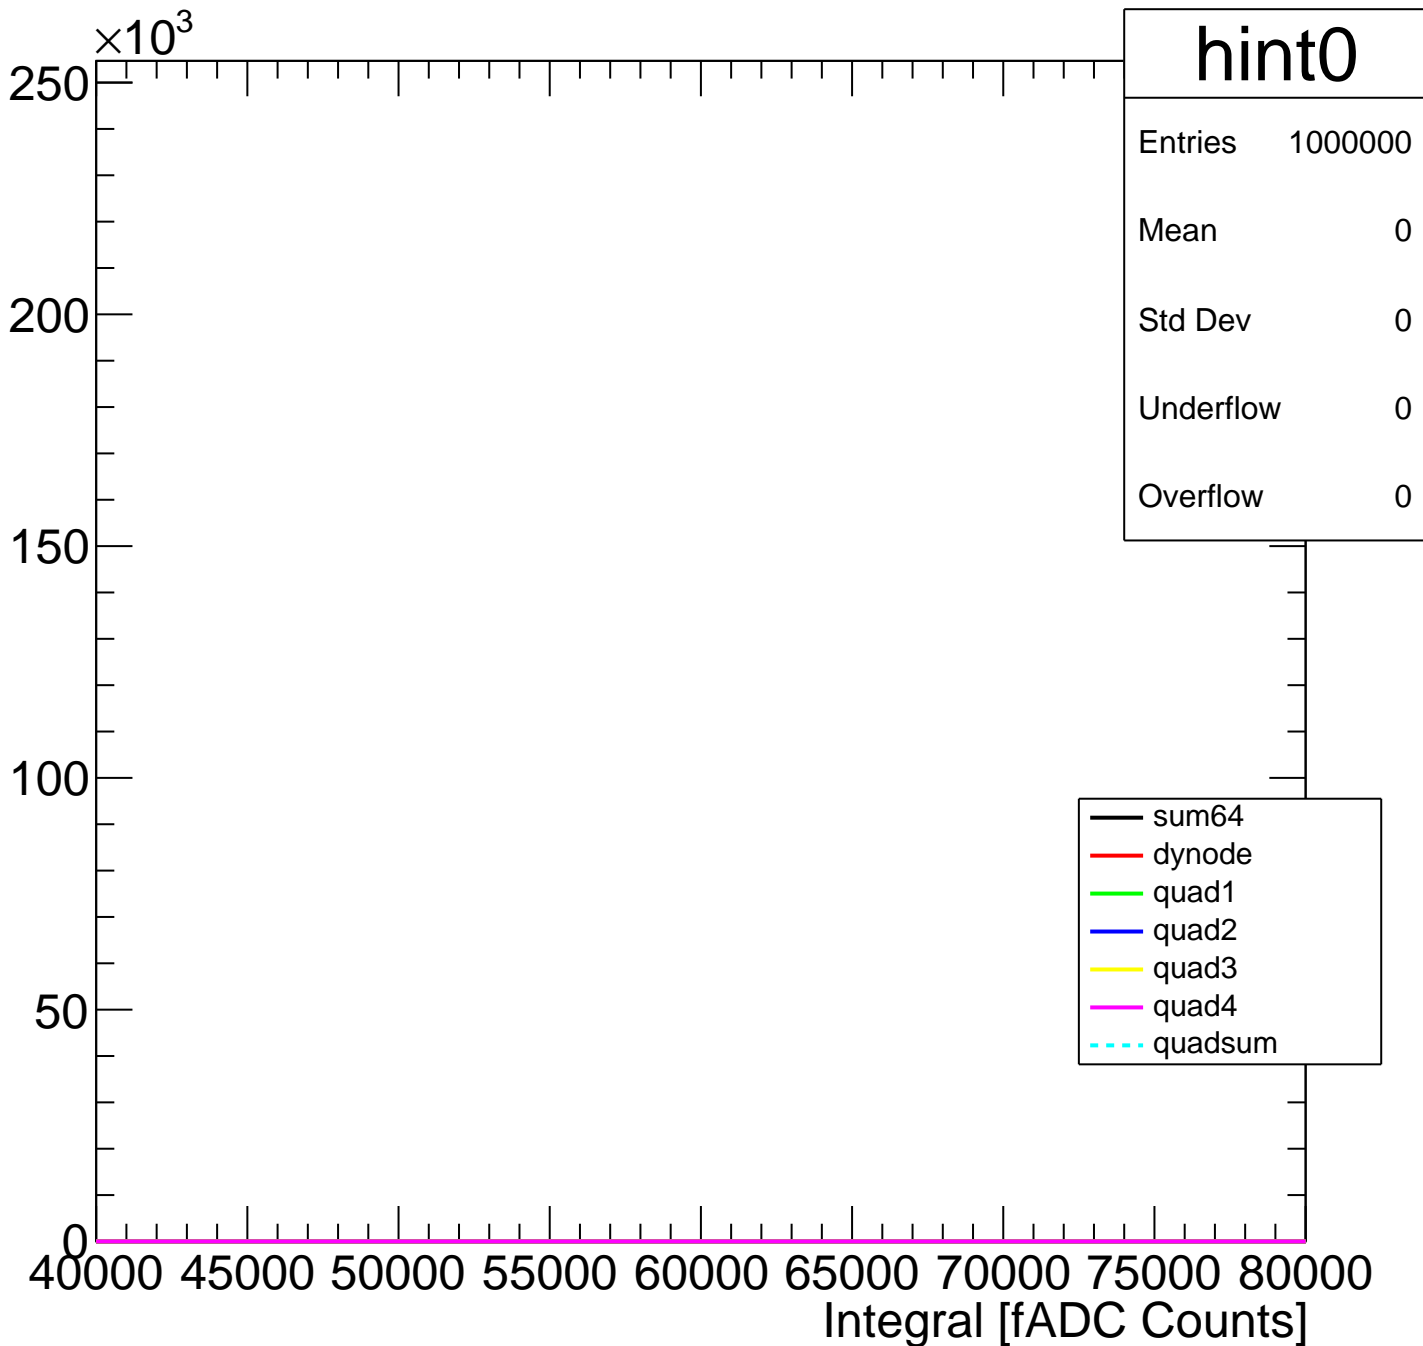

Pedestal Distribution (average fADC count between 8 - 80 ns)

Amplitude Distribution (no pedestal subtraction)

Integral Distribution (no pedestal subtraction)

Amplitude Distribution (with pedestal subtraction)

Integral Distribution (with pedestal subtraction)

Amplitude (pedestal subtracted)

Integral (pedestal subtracted)