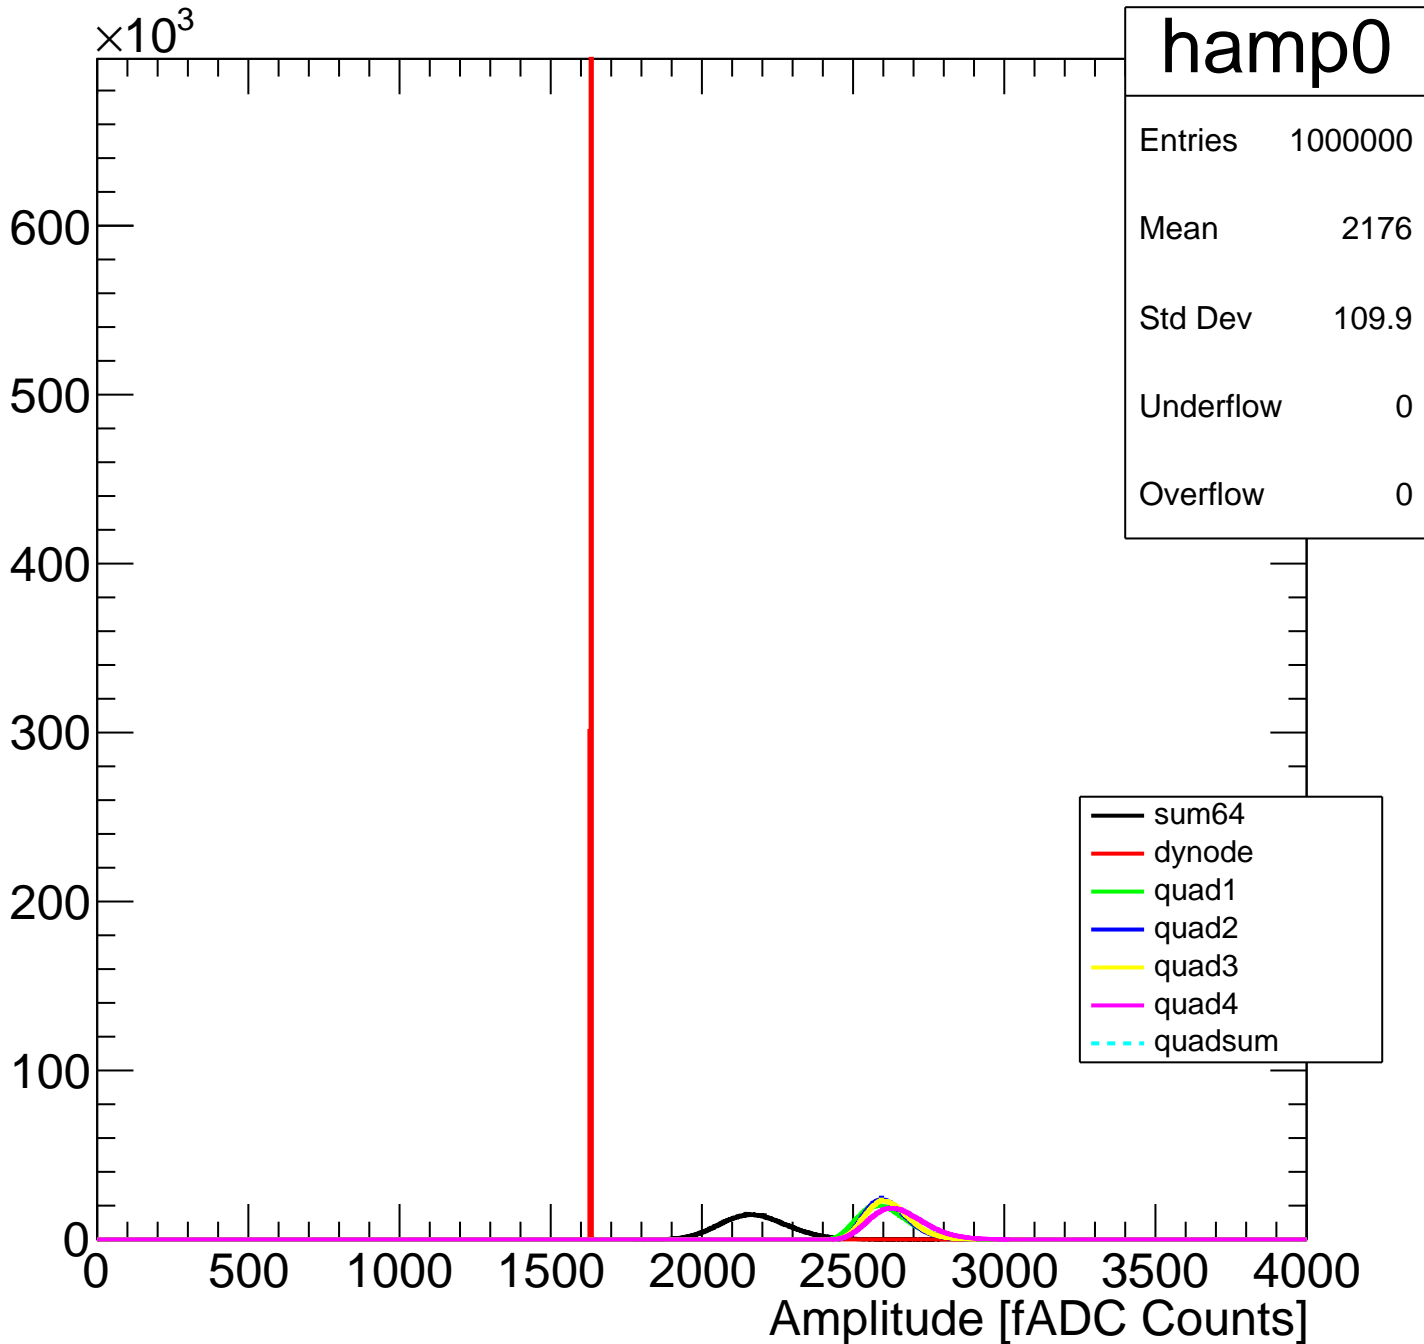

Pedestal Distribution (average fADC count between 8 - 80 ns)

Amplitude Distribution (no pedestal subtraction)

Integral Distribution (no pedestal subtraction)

Amplitude Distribution (with pedestal subtraction)

Integral Distribution (with pedestal subtraction)

Amplitude (pedestal subtracted)

Integral (pedestal subtracted)