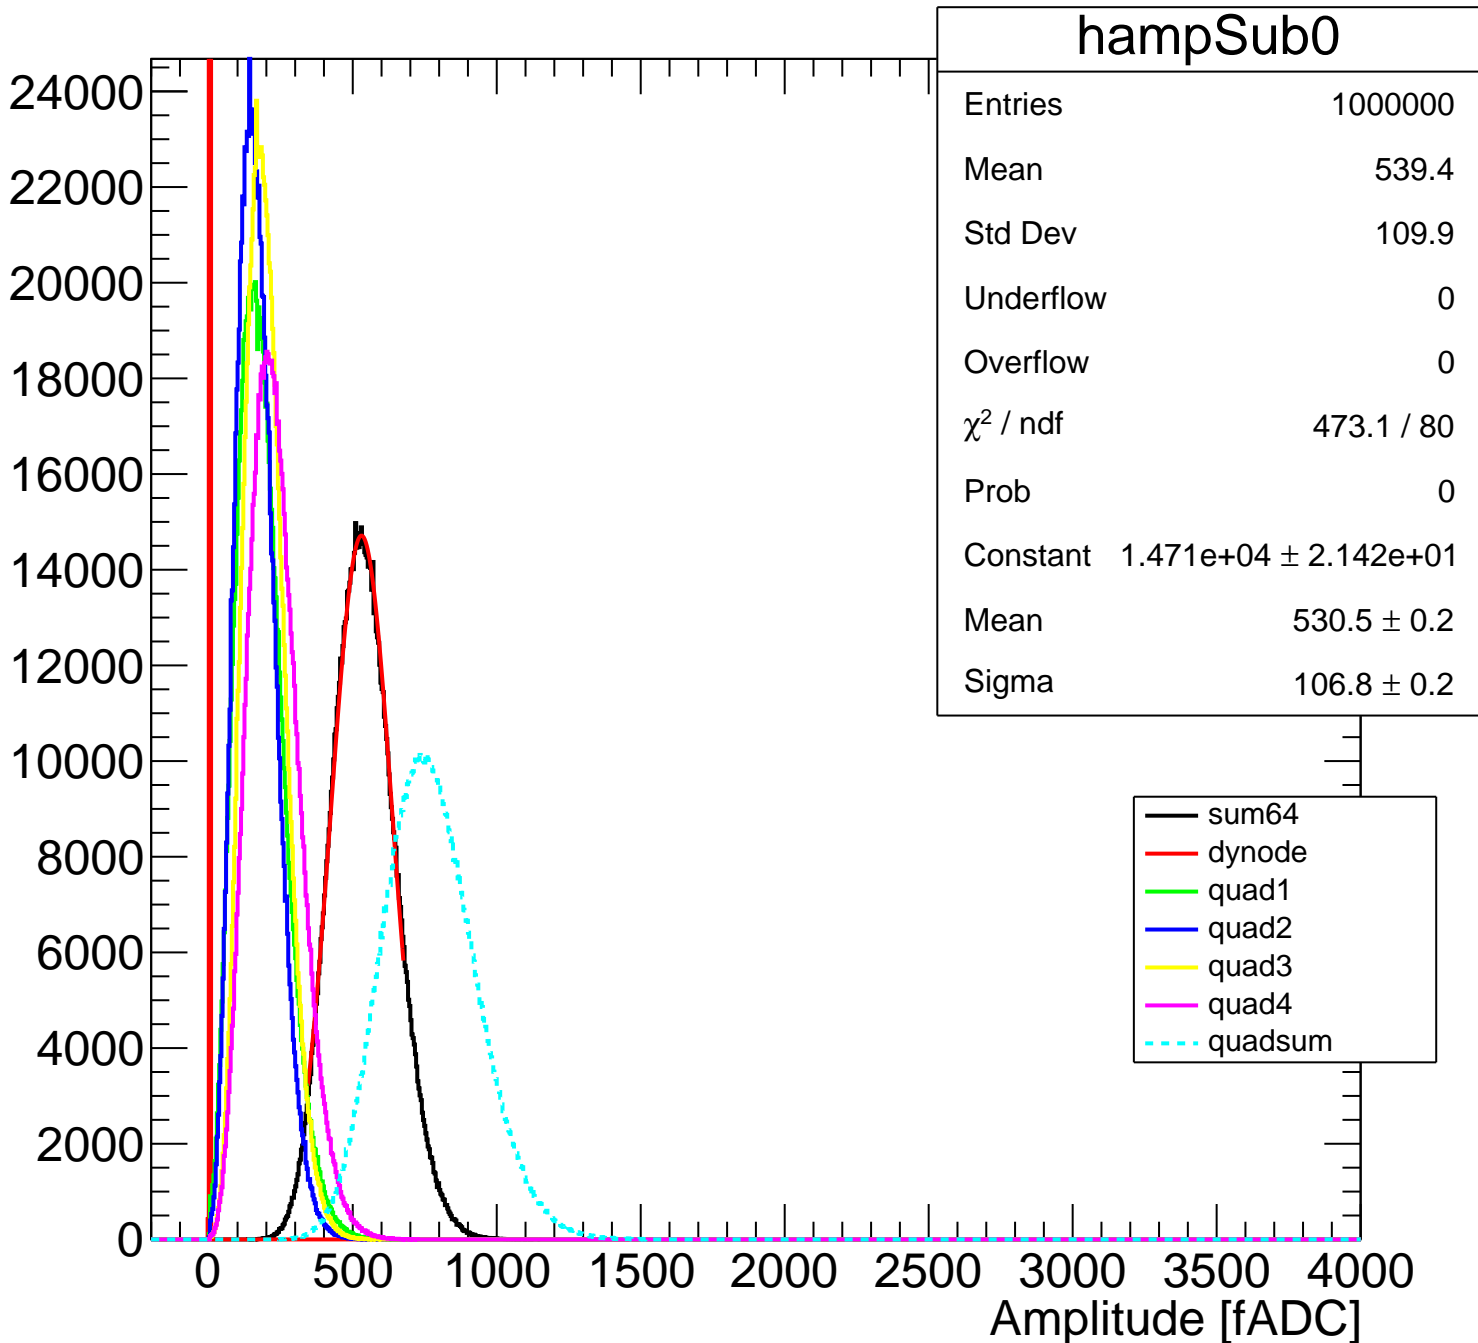

Pedestal Distribution (average fADC count between 8 - 80 ns)

Amplitude Distribution (no pedestal subtraction)

Integral Distribution (no pedestal subtraction)

Amplitude Distribution (with pedestal subtraction)

Integral Distribution (with pedestal subtraction)

Amplitude (pedestal subtracted)

Integral (pedestal subtracted)