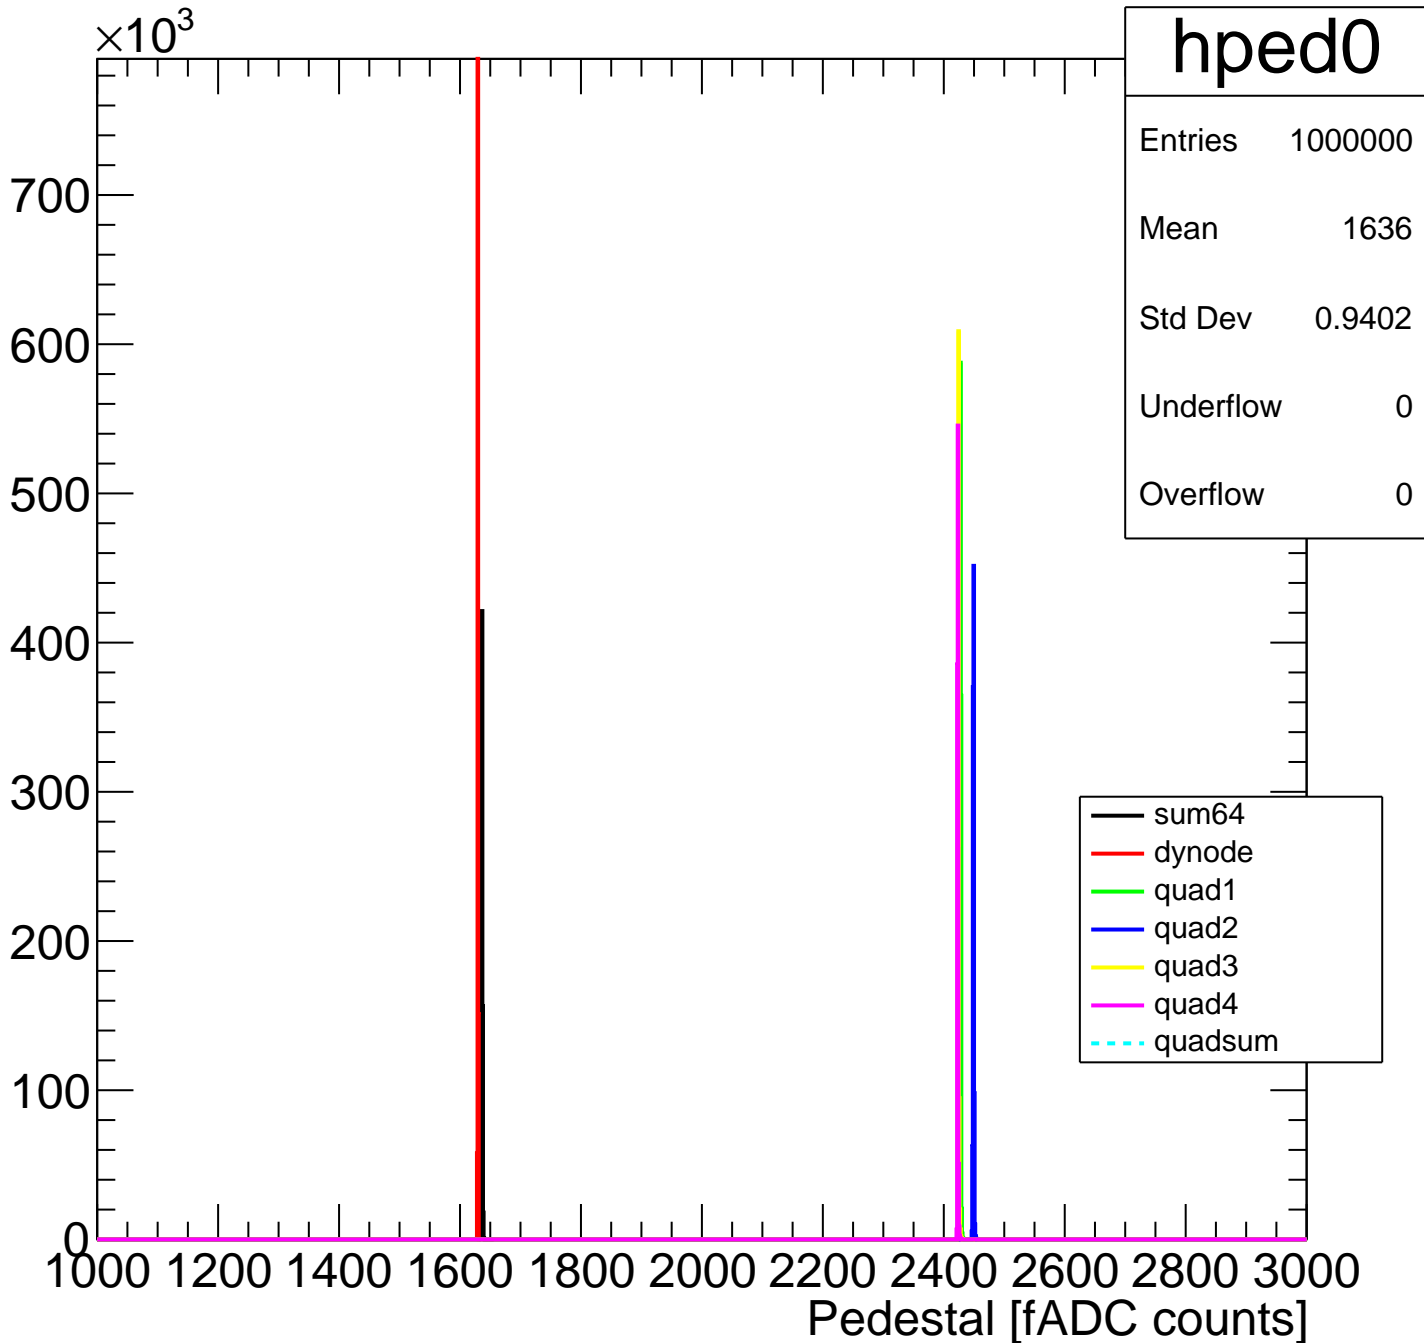

Pedestal Distribution (average fADC count between 8 - 80 ns)

Amplitude Distribution (no pedestal subtraction)

Integral Distribution (no pedestal subtraction)

Amplitude Distribution (with pedestal subtraction)

Integral Distribution (with pedestal subtraction)

Amplitude (pedestal subtracted)

Integral (pedestal subtracted)