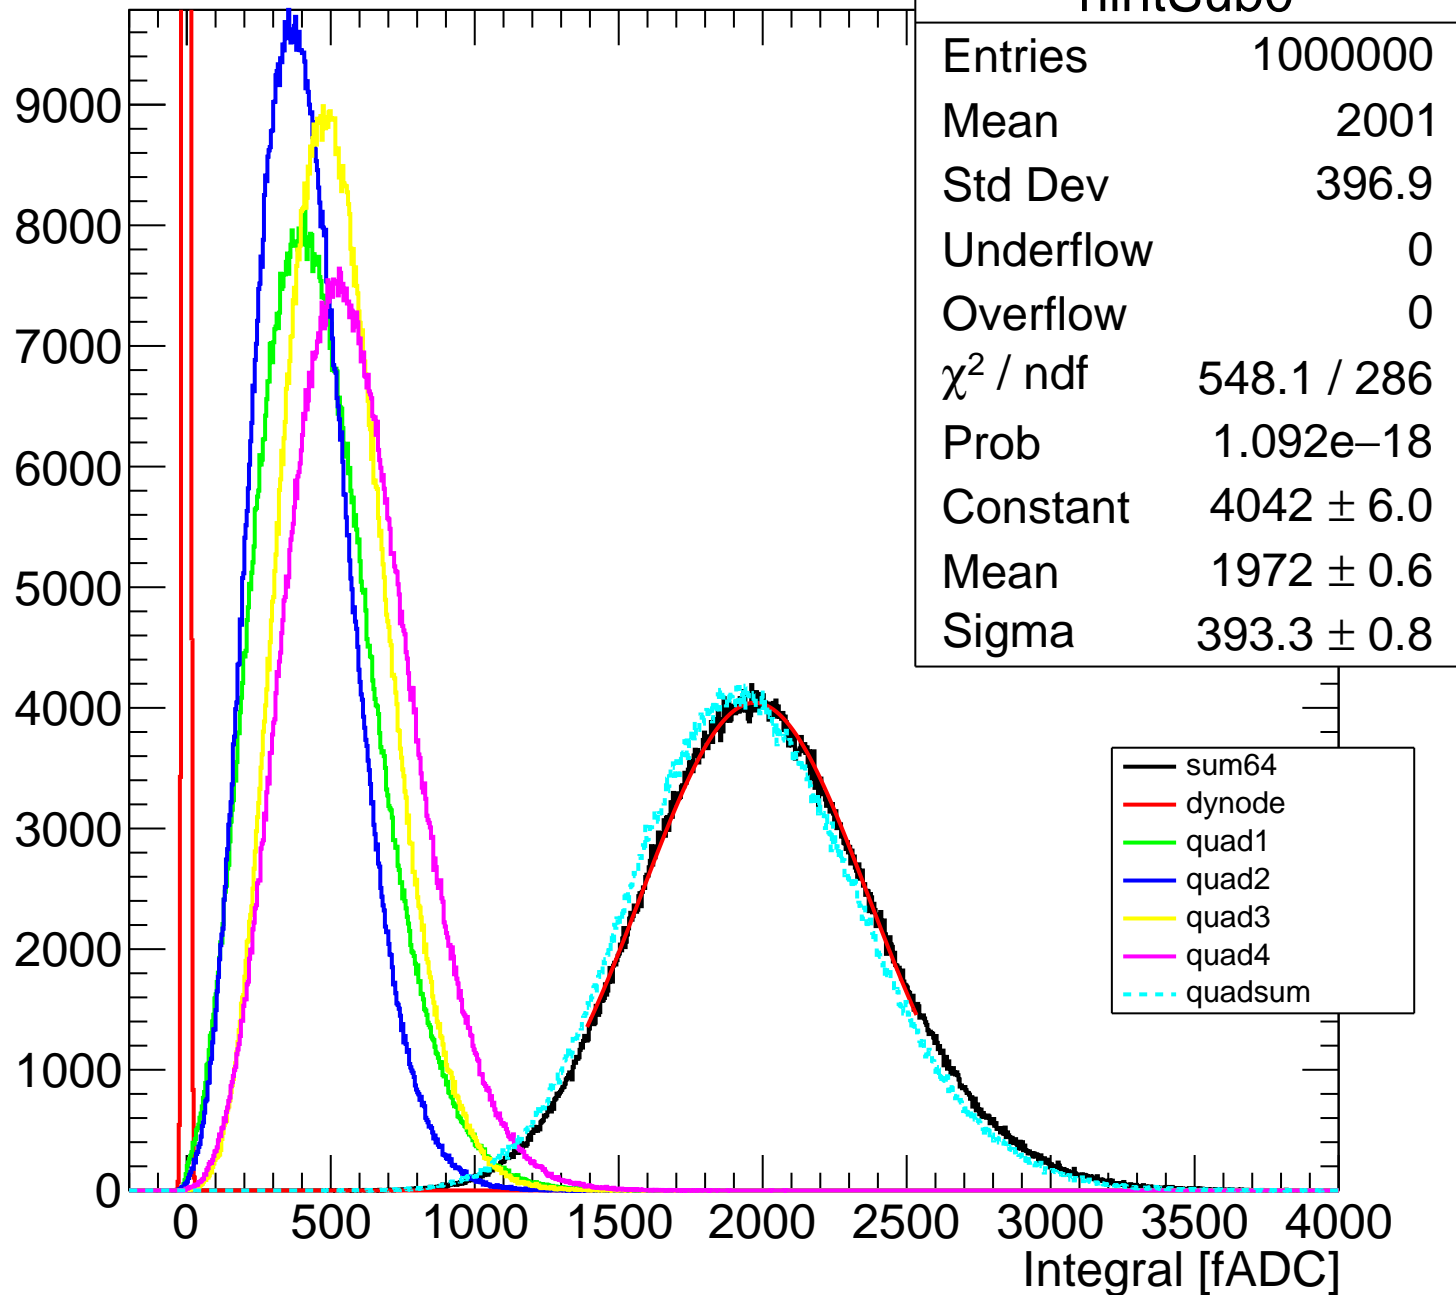

Pedestal Distribution (average fADC count between 8 - 80 ns)

Amplitude Distribution (no pedestal subtraction)

Integral Distribution (no pedestal subtraction)

Amplitude Distribution (with pedestal subtraction)

Integral Distribution (with pedestal subtraction)

Amplitude (pedestal subtracted)

Integral (pedestal subtracted)