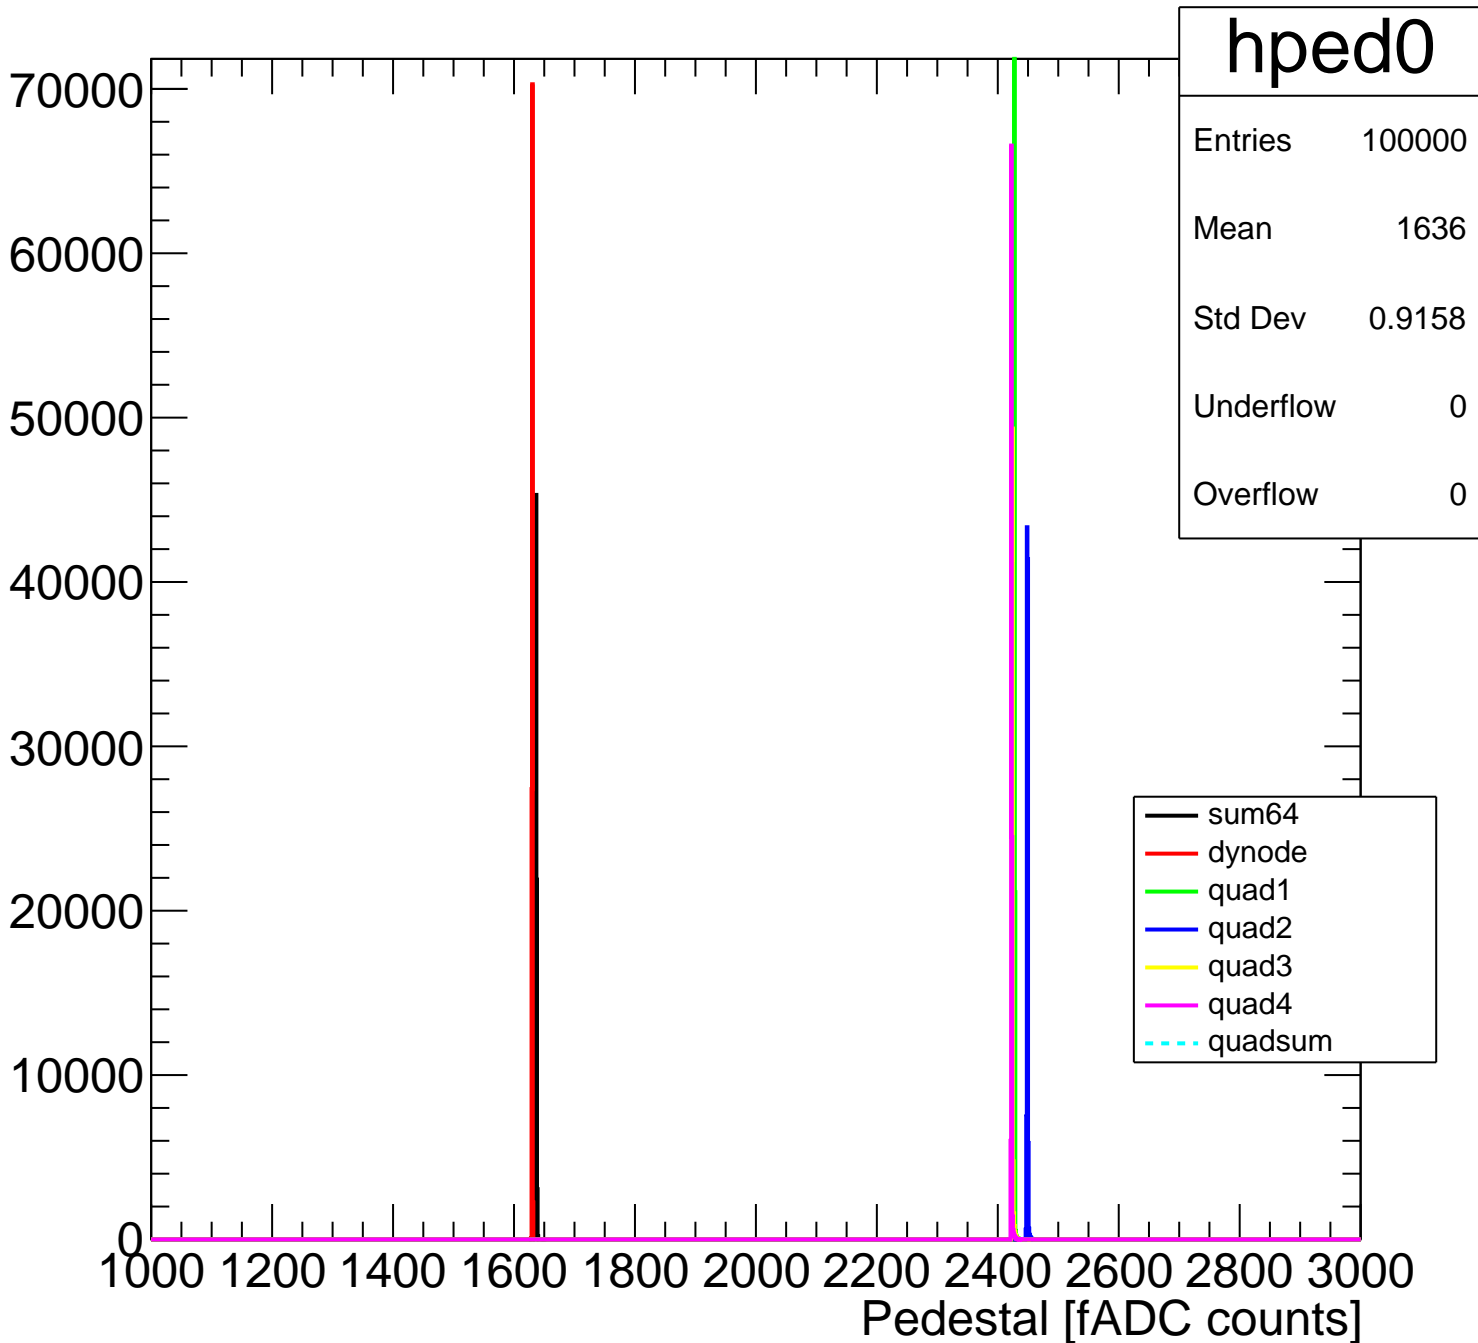

Pedestal Distribution (average fADC count between 8 - 80 ns)

Amplitude Distribution (no pedestal subtraction)

Integral Distribution (no pedestal subtraction)

Amplitude Distribution (with pedestal subtraction)

Integral Distribution (with pedestal subtraction)

Amplitude (pedestal subtracted)

Integral (pedestal subtracted)