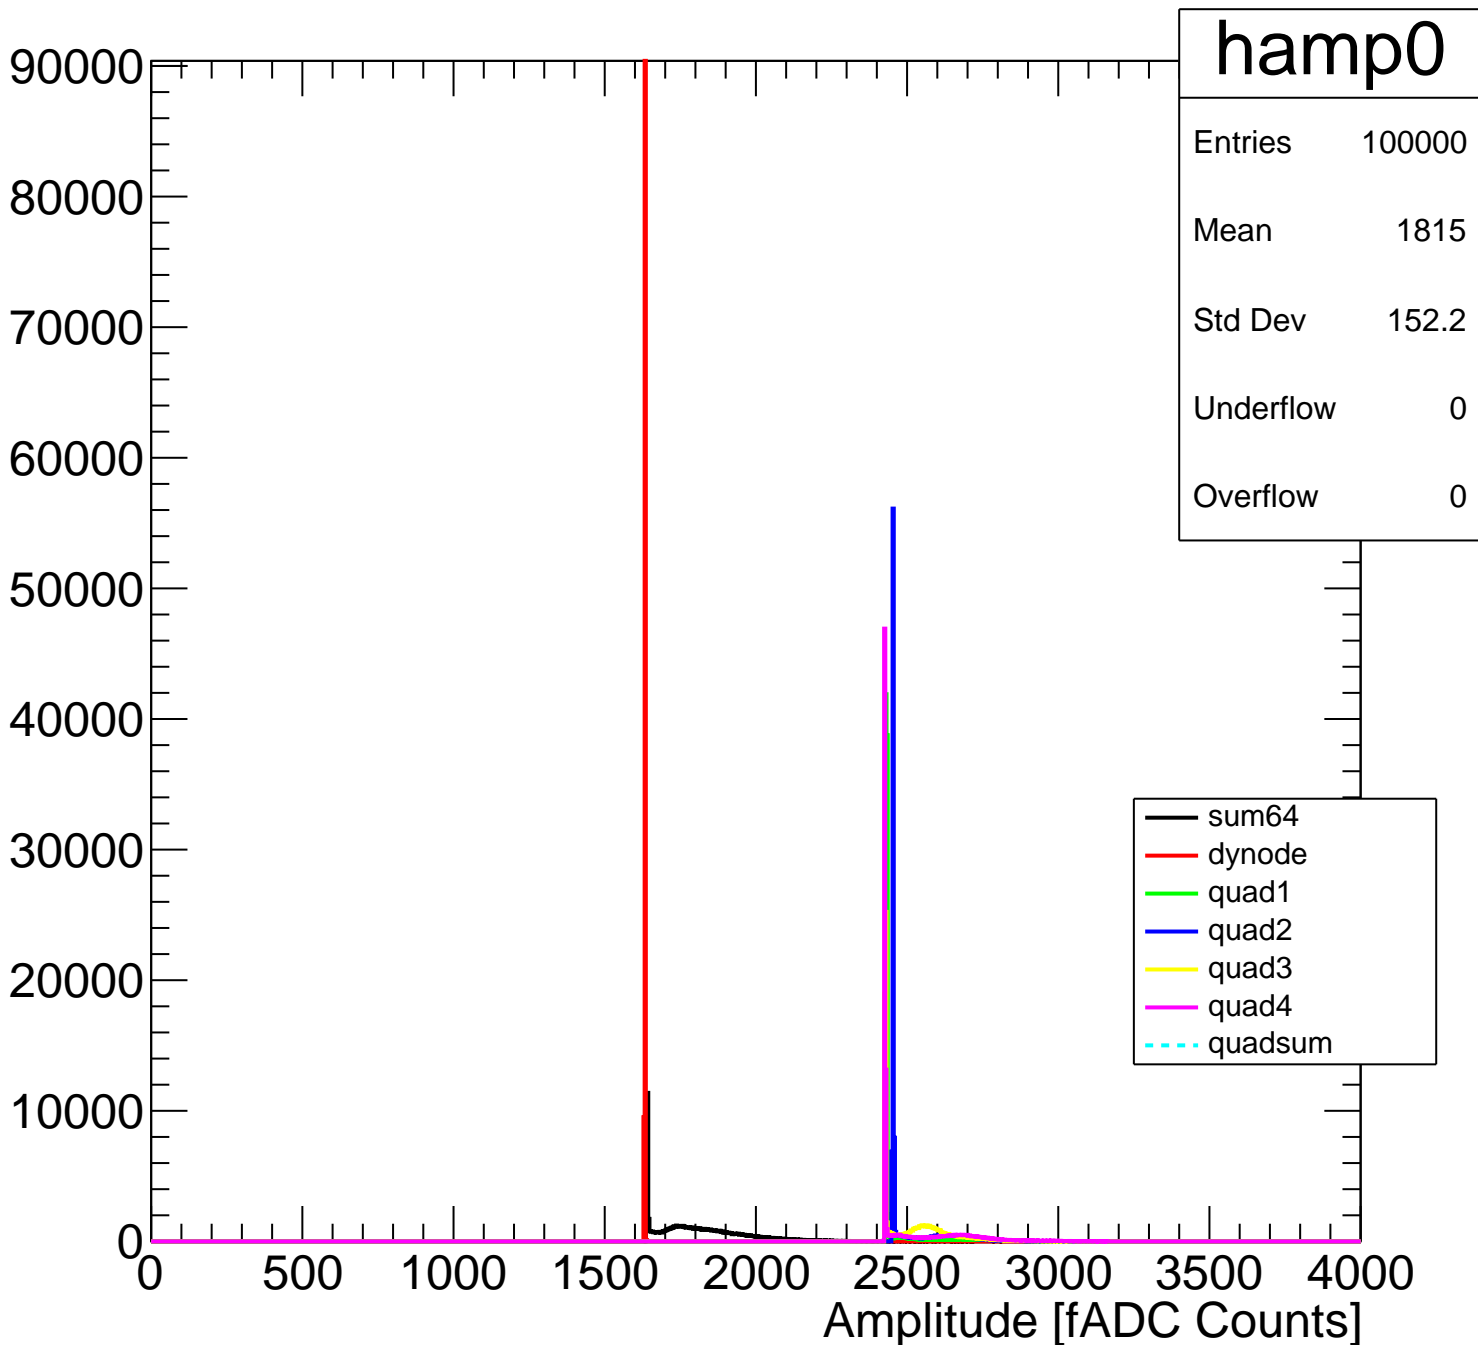

Pedestal Distribution (average fADC count between 8 - 80 ns)

Amplitude Distribution (no pedestal subtraction)

Integral Distribution (no pedestal subtraction)

Amplitude Distribution (with pedestal subtraction)

Integral Distribution (with pedestal subtraction)

Amplitude (pedestal subtracted)

Integral (pedestal subtracted)