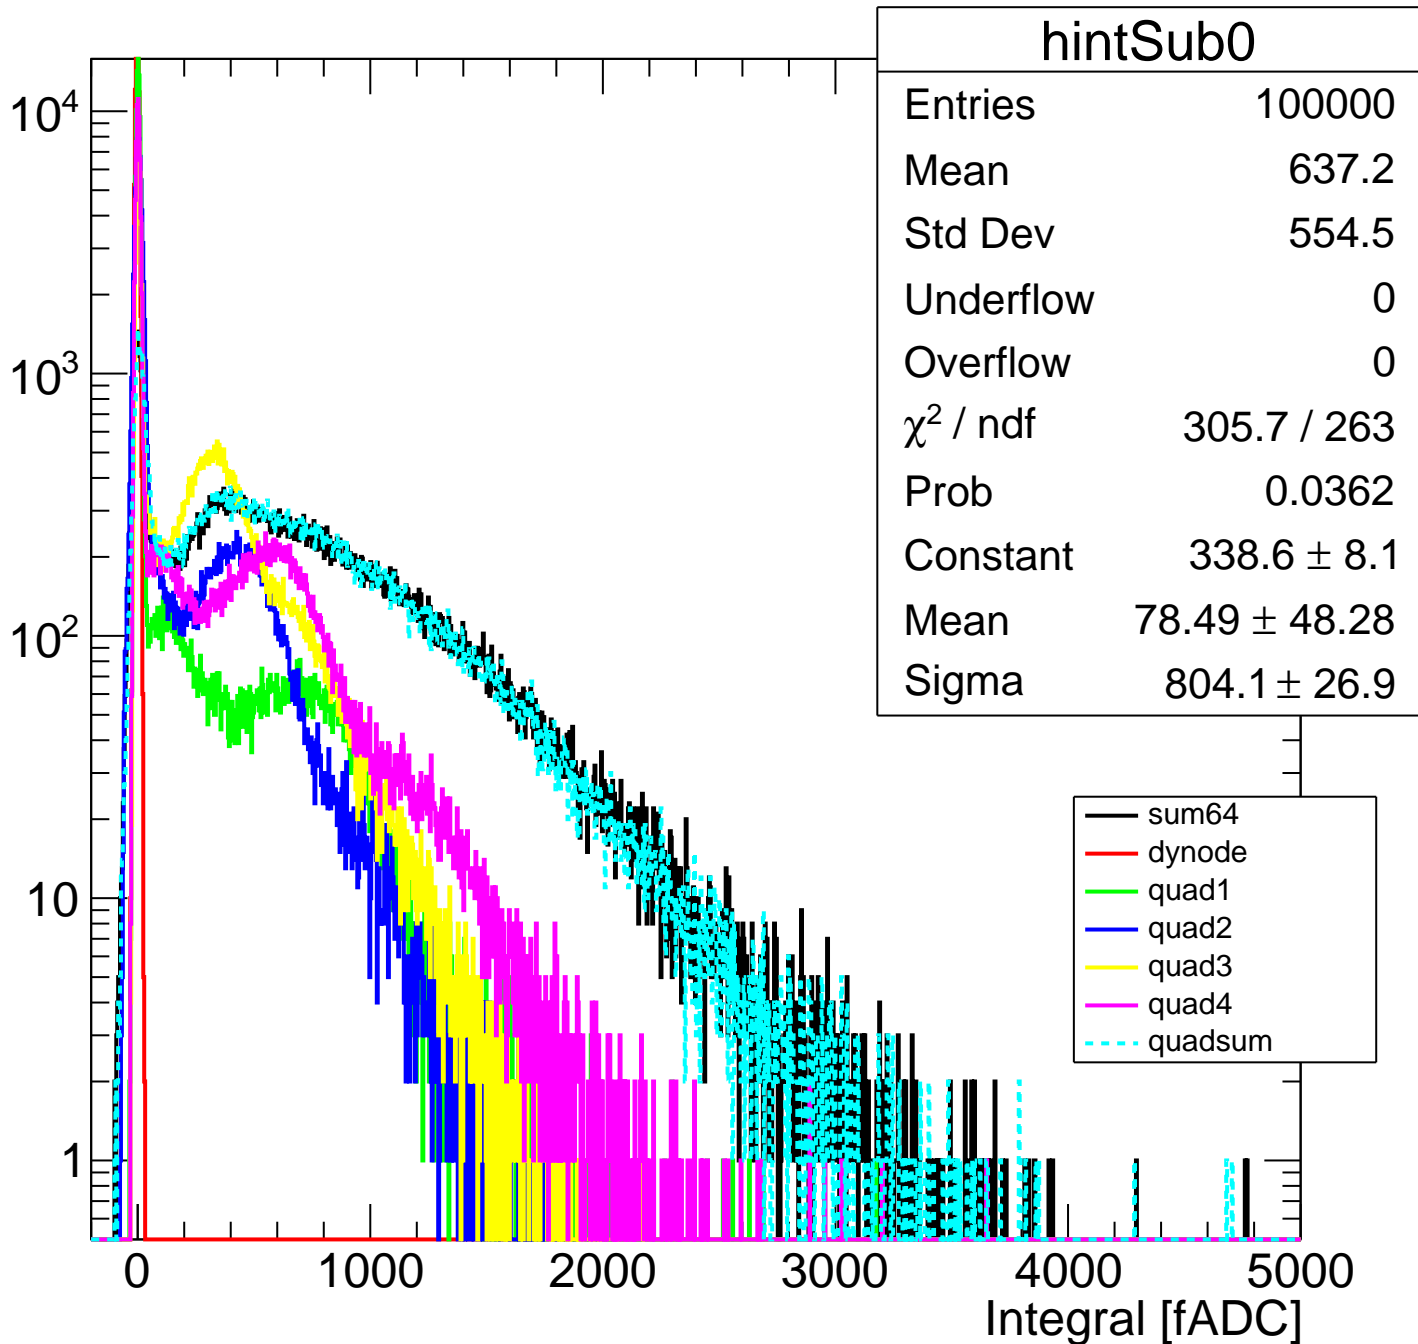

Pedestal Distribution (average fADC count between 8 - 80 ns)

Amplitude Distribution (no pedestal subtraction)

Integral Distribution (no pedestal subtraction)

Amplitude Distribution (with pedestal subtraction)

Integral Distribution (with pedestal subtraction)

Amplitude (pedestal subtracted)

Integral (pedestal subtracted)