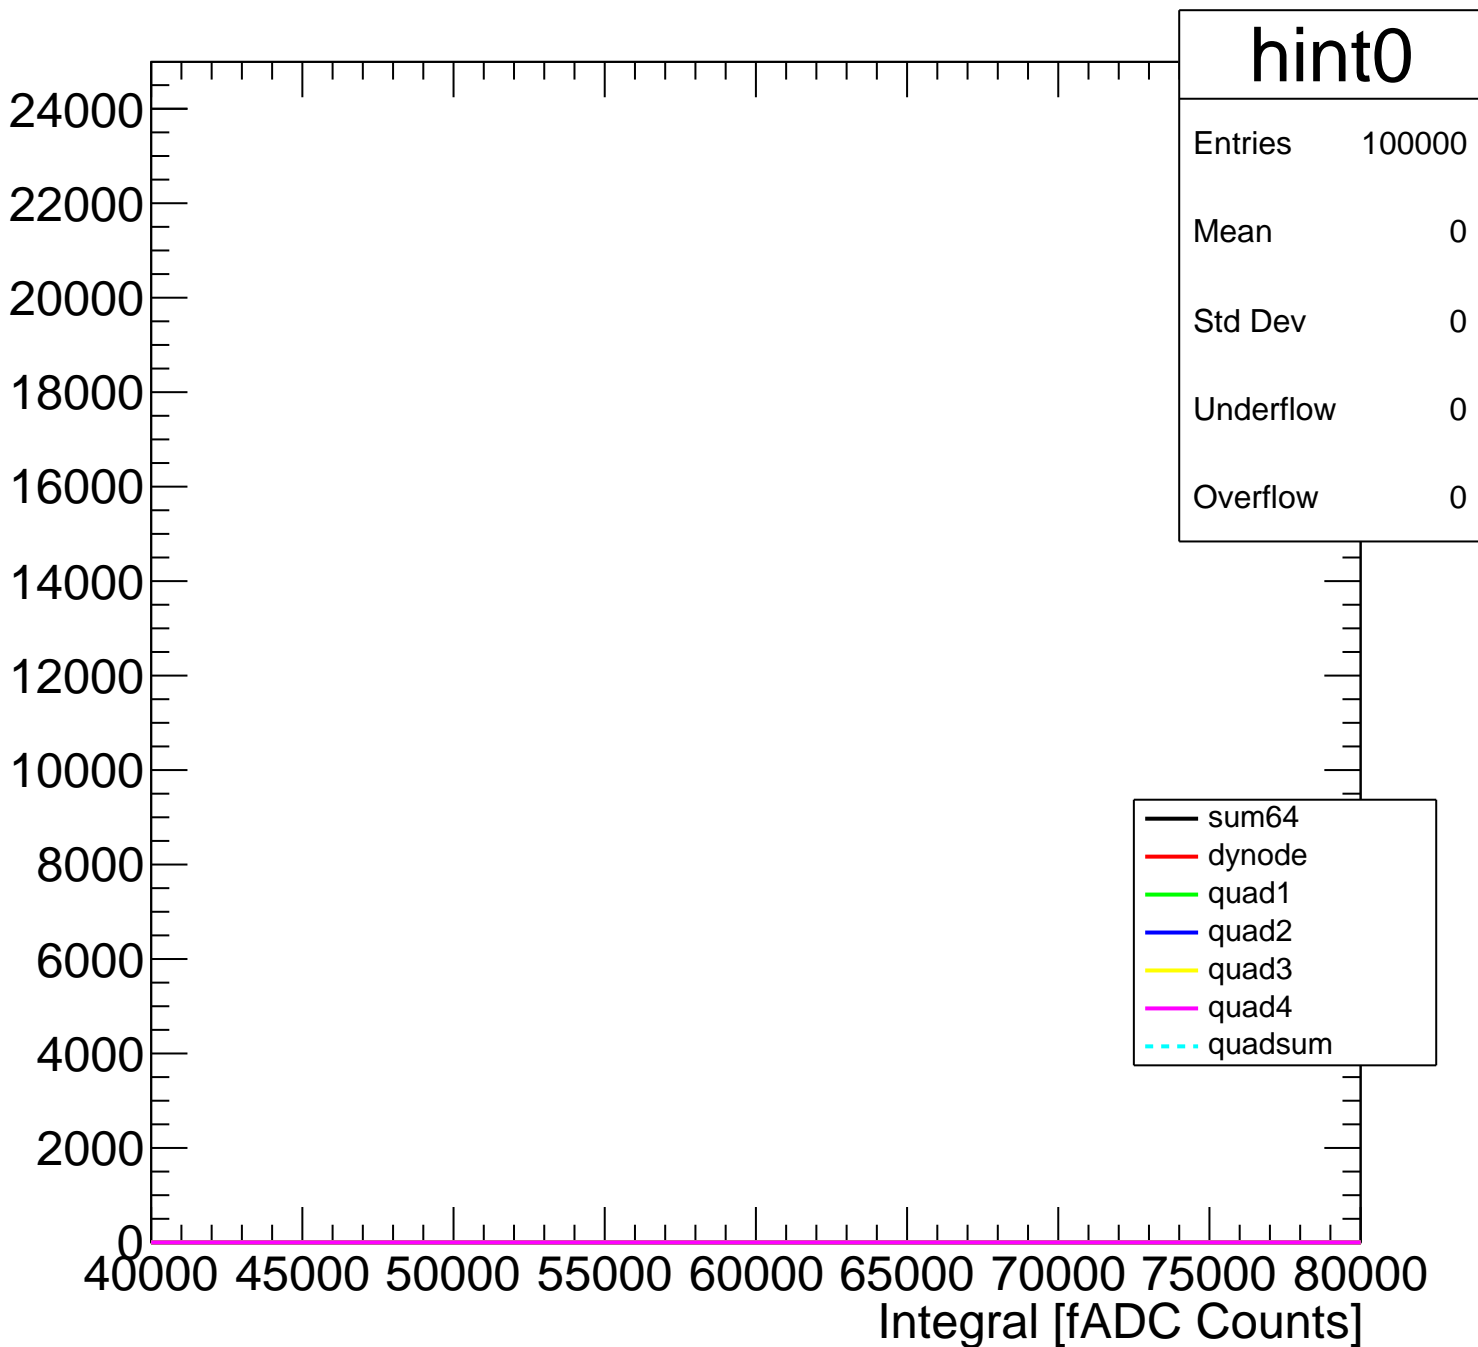

Pedestal Distribution (average fADC count between 8 - 80 ns)

Amplitude Distribution (no pedestal subtraction)

Integral Distribution (no pedestal subtraction)

Amplitude Distribution (with pedestal subtraction)

Integral Distribution (with pedestal subtraction)

Amplitude (pedestal subtracted)

Integral (pedestal subtracted)