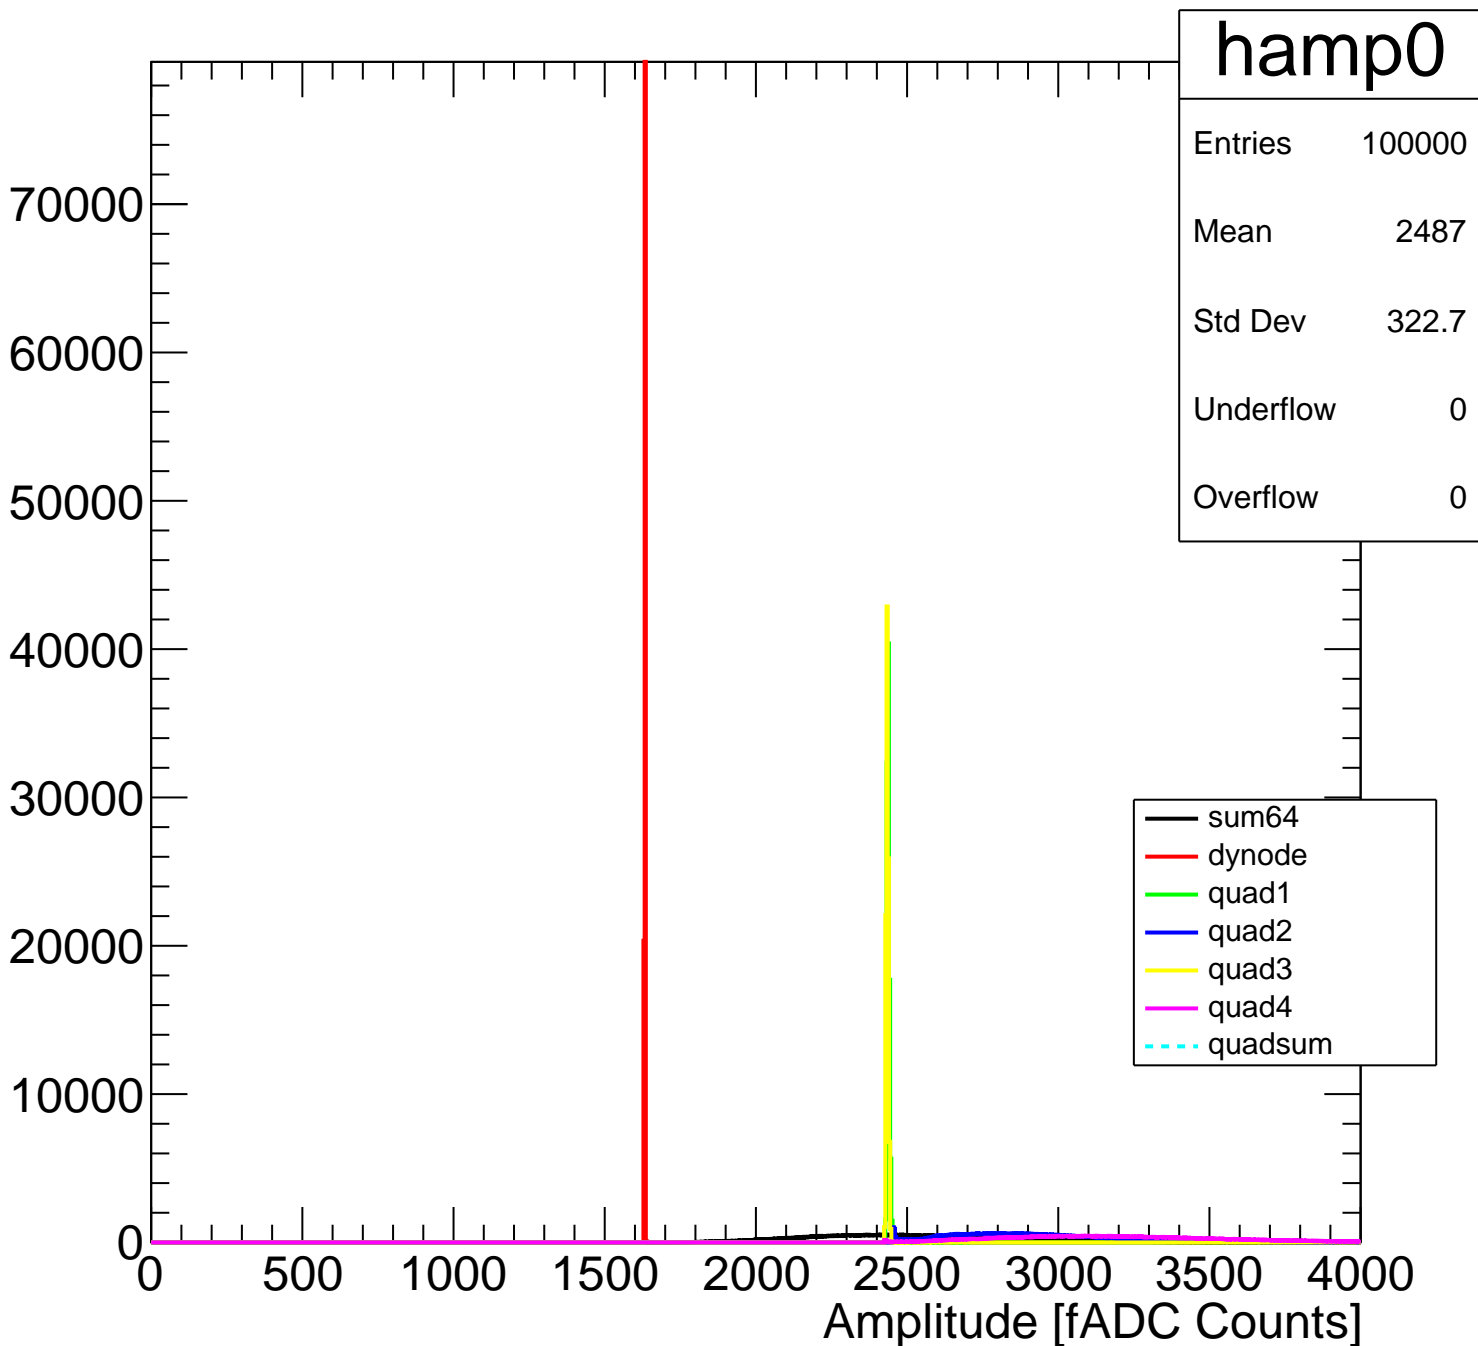

Pedestal Distribution (average fADC count between 8 - 80 ns)

Amplitude Distribution (no pedestal subtraction)

Integral Distribution (no pedestal subtraction)

Amplitude Distribution (with pedestal subtraction)

Integral Distribution (with pedestal subtraction)

Amplitude (pedestal subtracted)

Integral (pedestal subtracted)