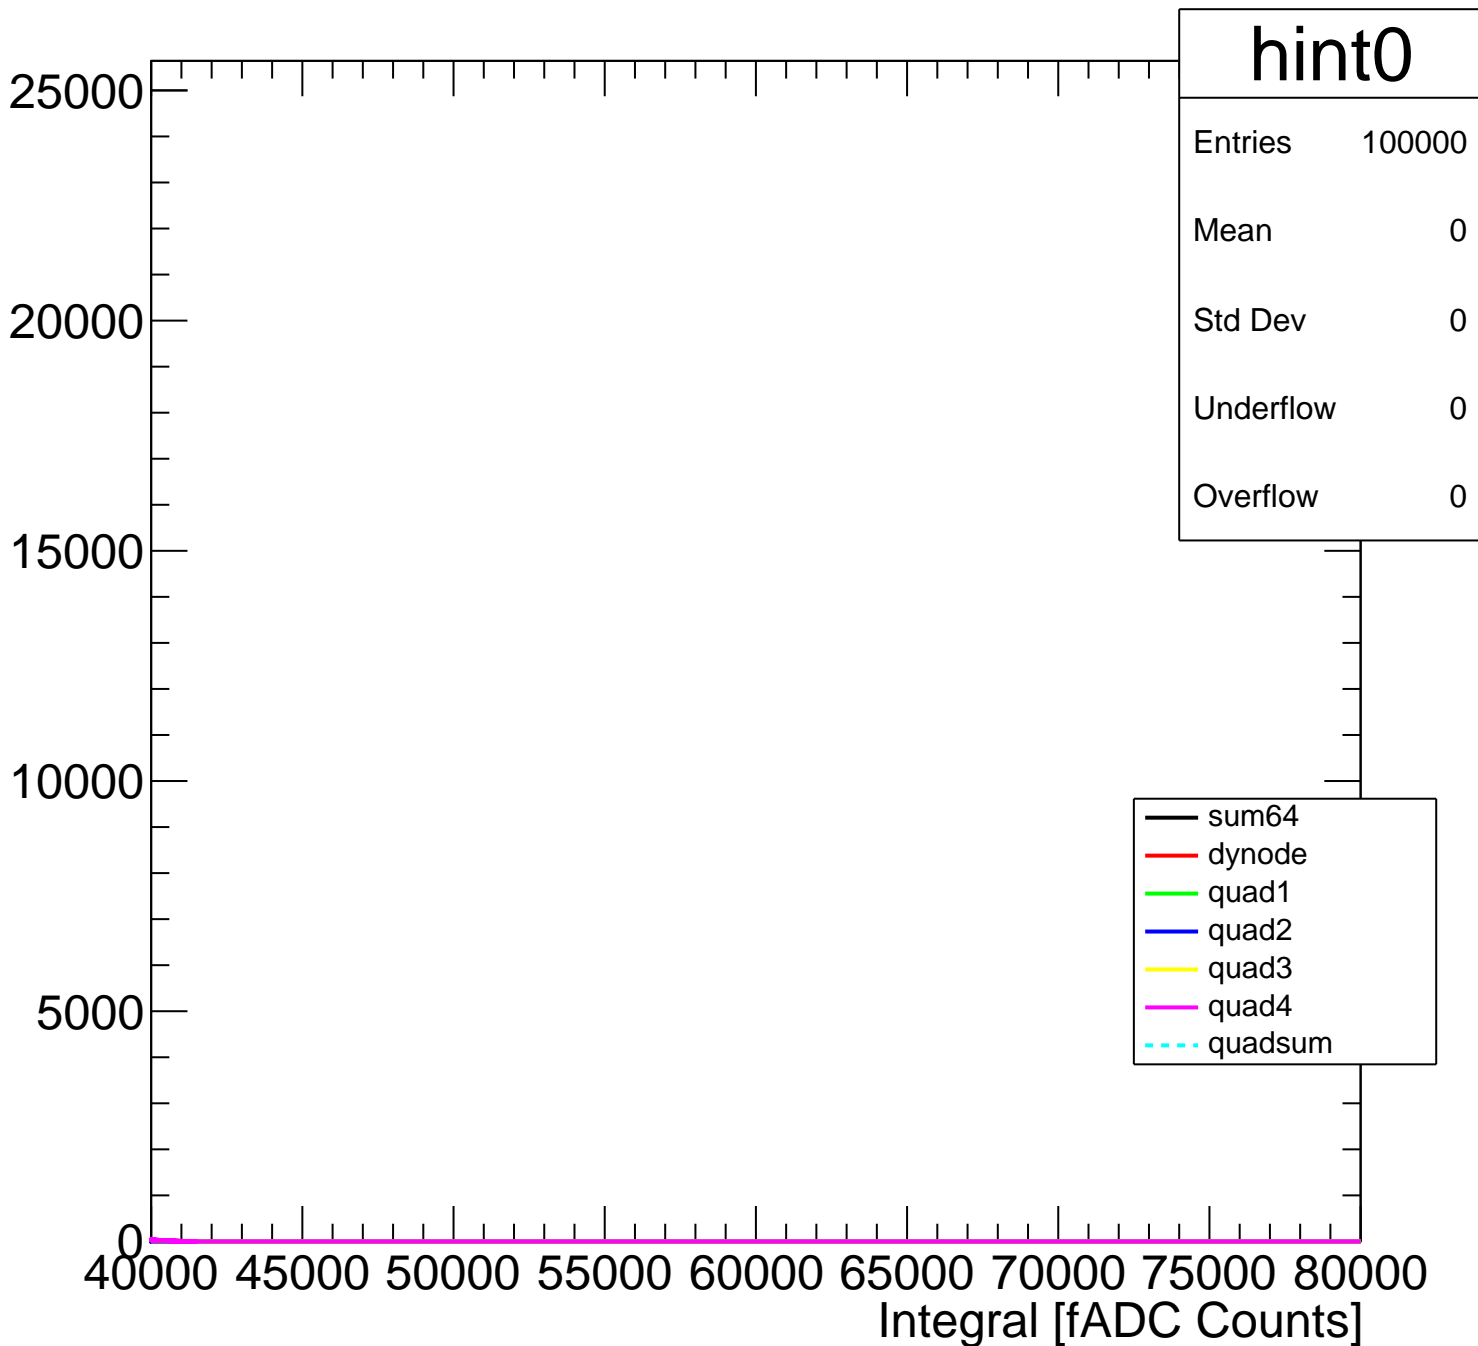

Pedestal Distribution (average fADC count between 8 - 80 ns)

Amplitude Distribution (no pedestal subtraction)

Integral Distribution (no pedestal subtraction)

Amplitude Distribution (with pedestal subtraction)

Integral Distribution (with pedestal subtraction)

Amplitude (pedestal subtracted)

Integral (pedestal subtracted)