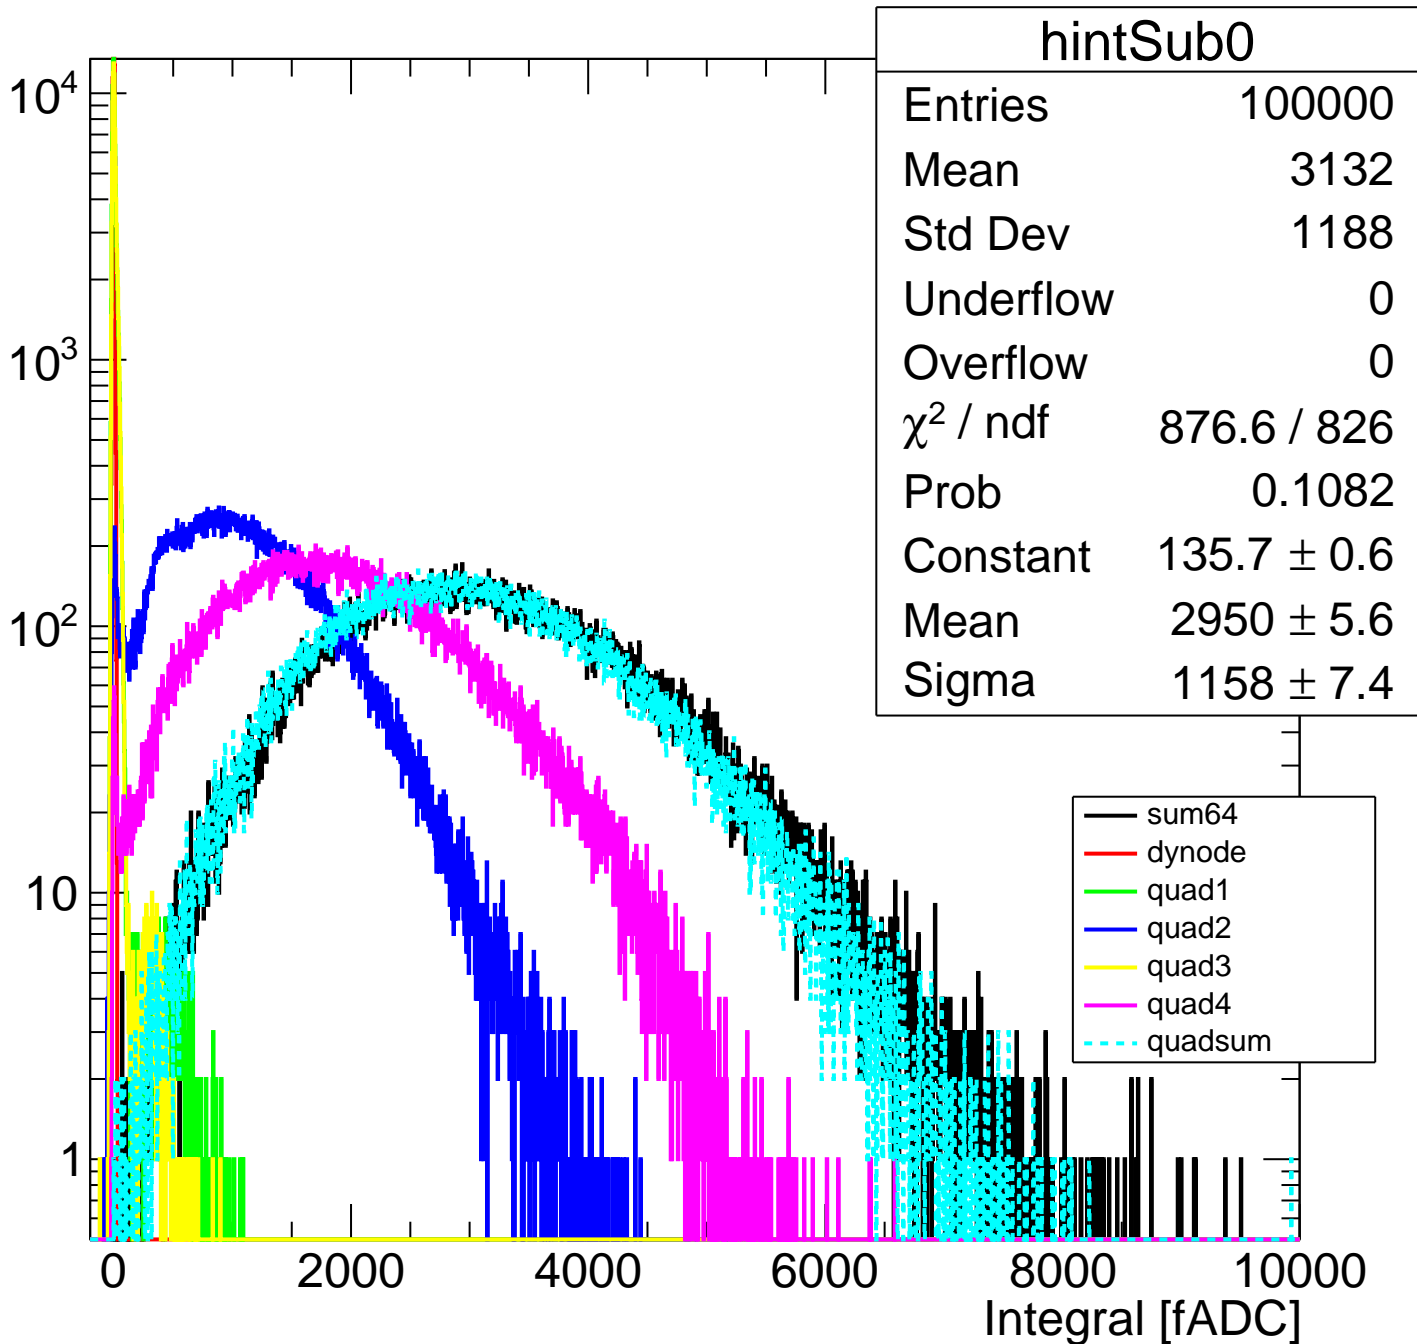

Pedestal Distribution (average fADC count between 8 - 80 ns)

Amplitude Distribution (no pedestal subtraction)

Integral Distribution (no pedestal subtraction)

Amplitude Distribution (with pedestal subtraction)

Integral Distribution (with pedestal subtraction)

Amplitude (pedestal subtracted)

Integral (pedestal subtracted)