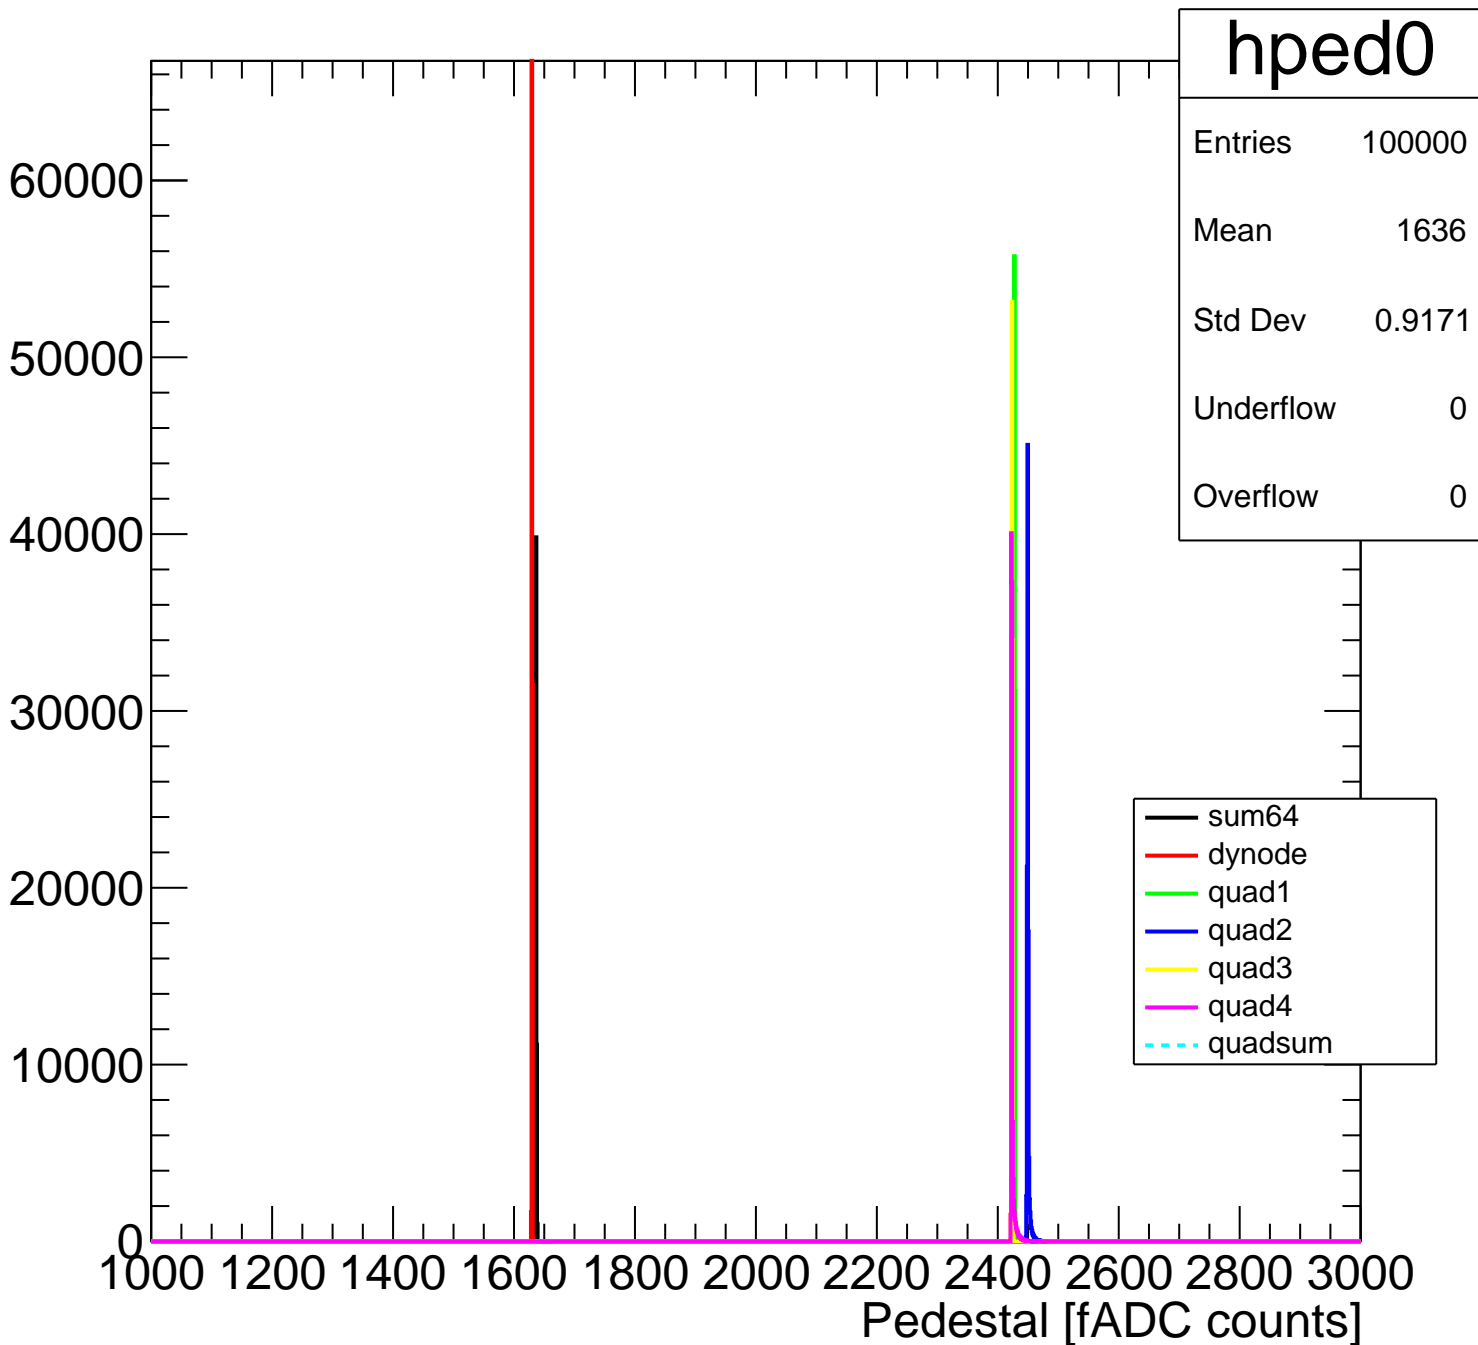

Pedestal Distribution (average fADC count between 8 - 80 ns)

Amplitude Distribution (no pedestal subtraction)

Integral Distribution (no pedestal subtraction)

Amplitude Distribution (with pedestal subtraction)

Integral Distribution (with pedestal subtraction)

Amplitude (pedestal subtracted)

Integral (pedestal subtracted)