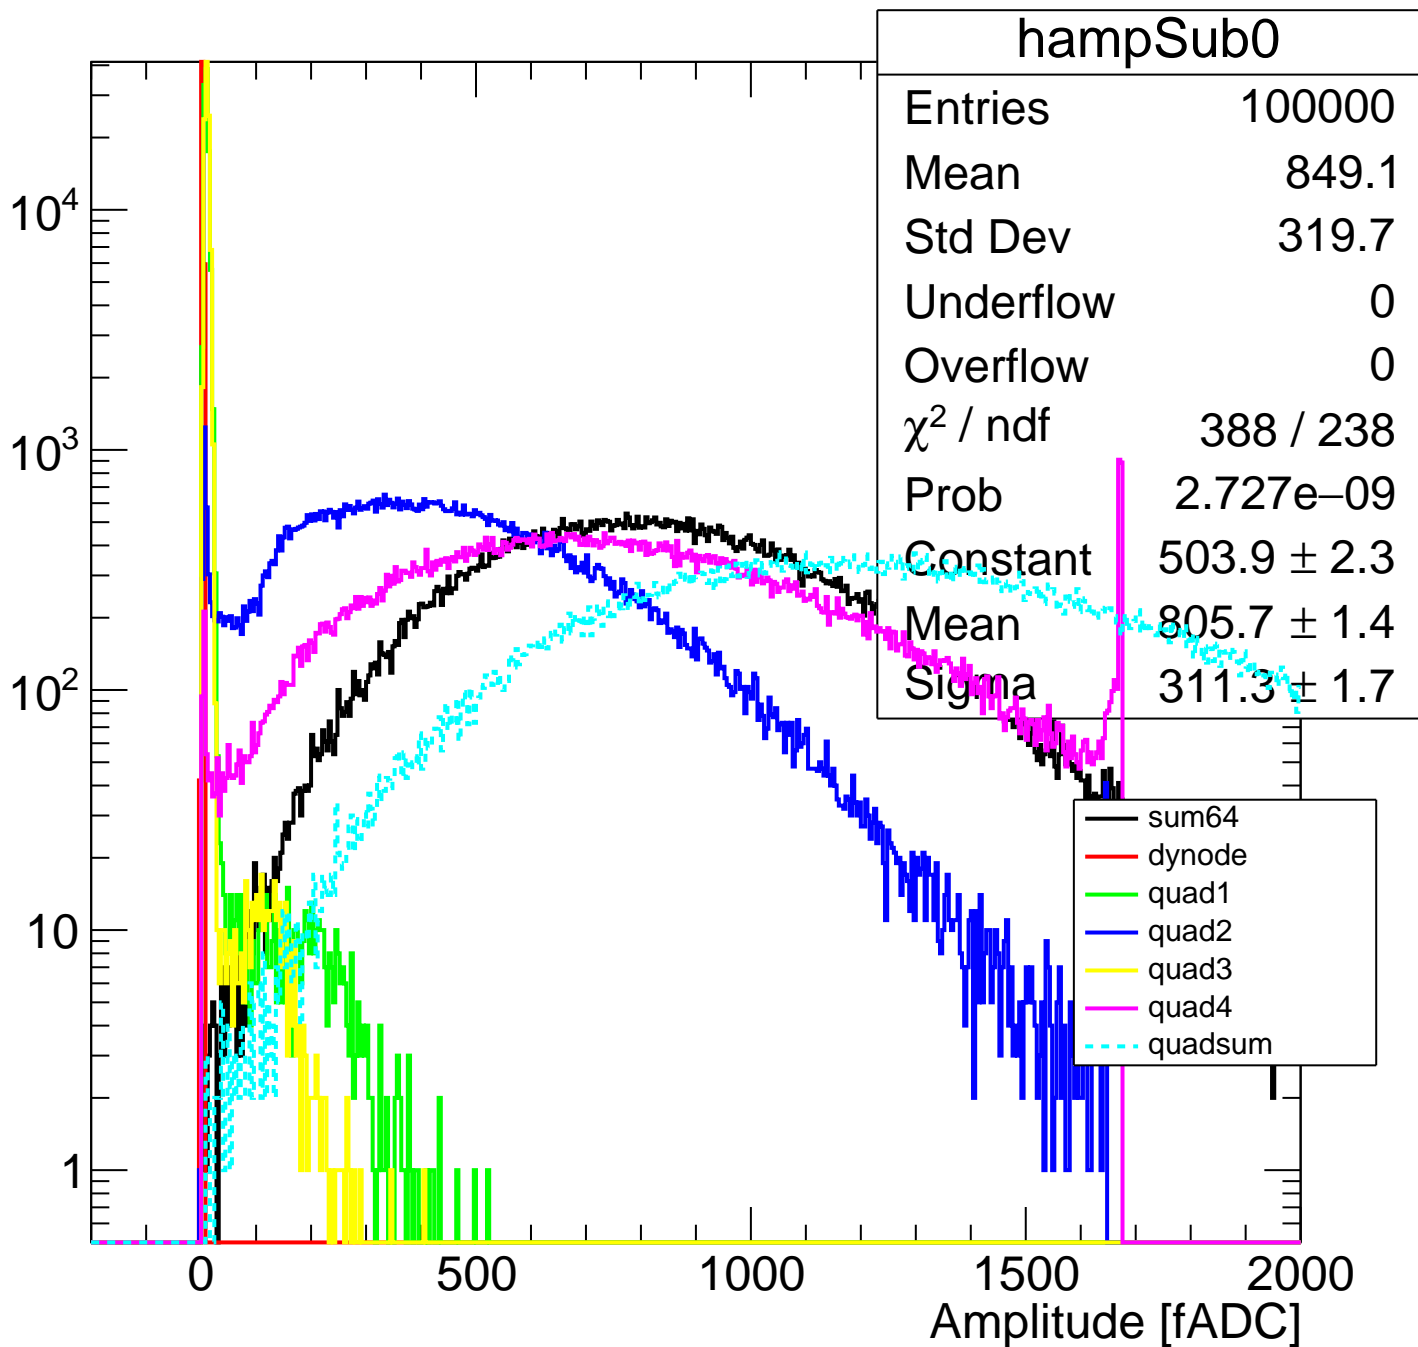

Pedestal Distribution (average fADC count between 8 - 80 ns)

Amplitude Distribution (no pedestal subtraction)

Integral Distribution (no pedestal subtraction)

Amplitude Distribution (with pedestal subtraction)

Integral Distribution (with pedestal subtraction)

Amplitude (pedestal subtracted)

Integral (pedestal subtracted)