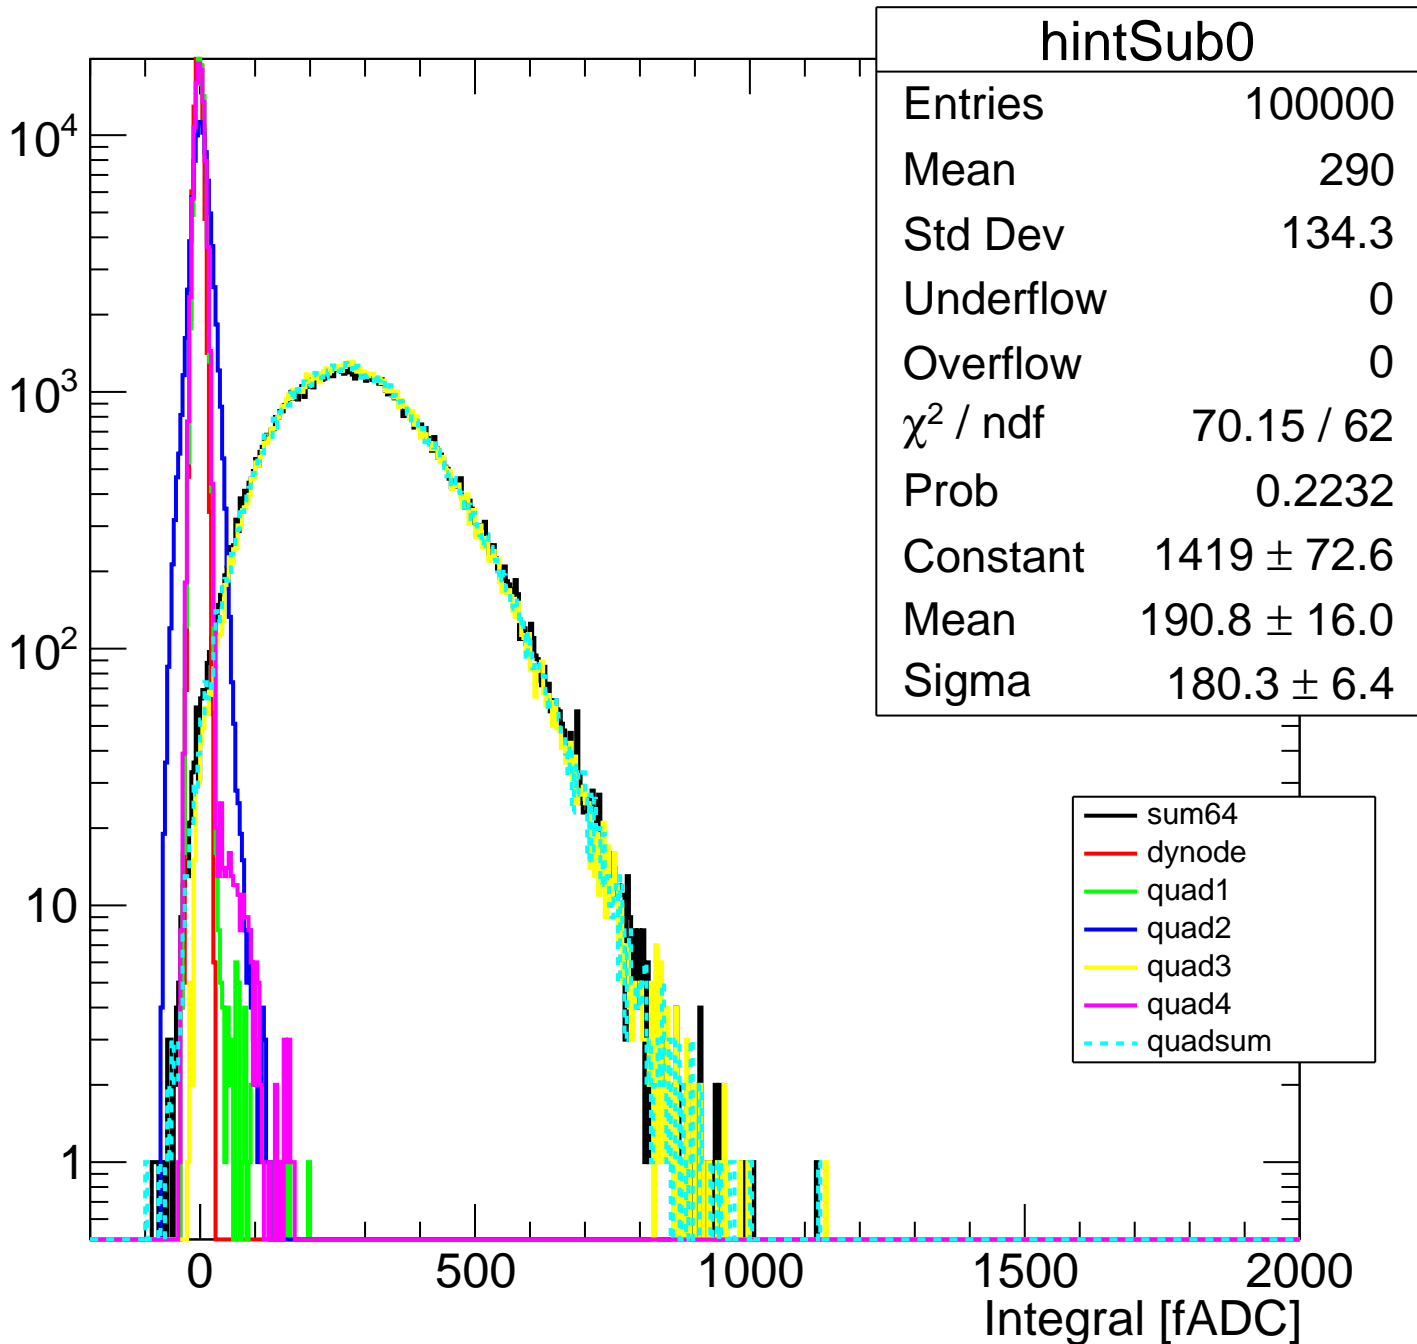

Pedestal Distribution (average fADC count between 8 - 80 ns)

Amplitude Distribution (no pedestal subtraction)

Integral Distribution (no pedestal subtraction)

Amplitude Distribution (with pedestal subtraction)

Integral Distribution (with pedestal subtraction)

Amplitude (pedestal subtracted)

Integral (pedestal subtracted)