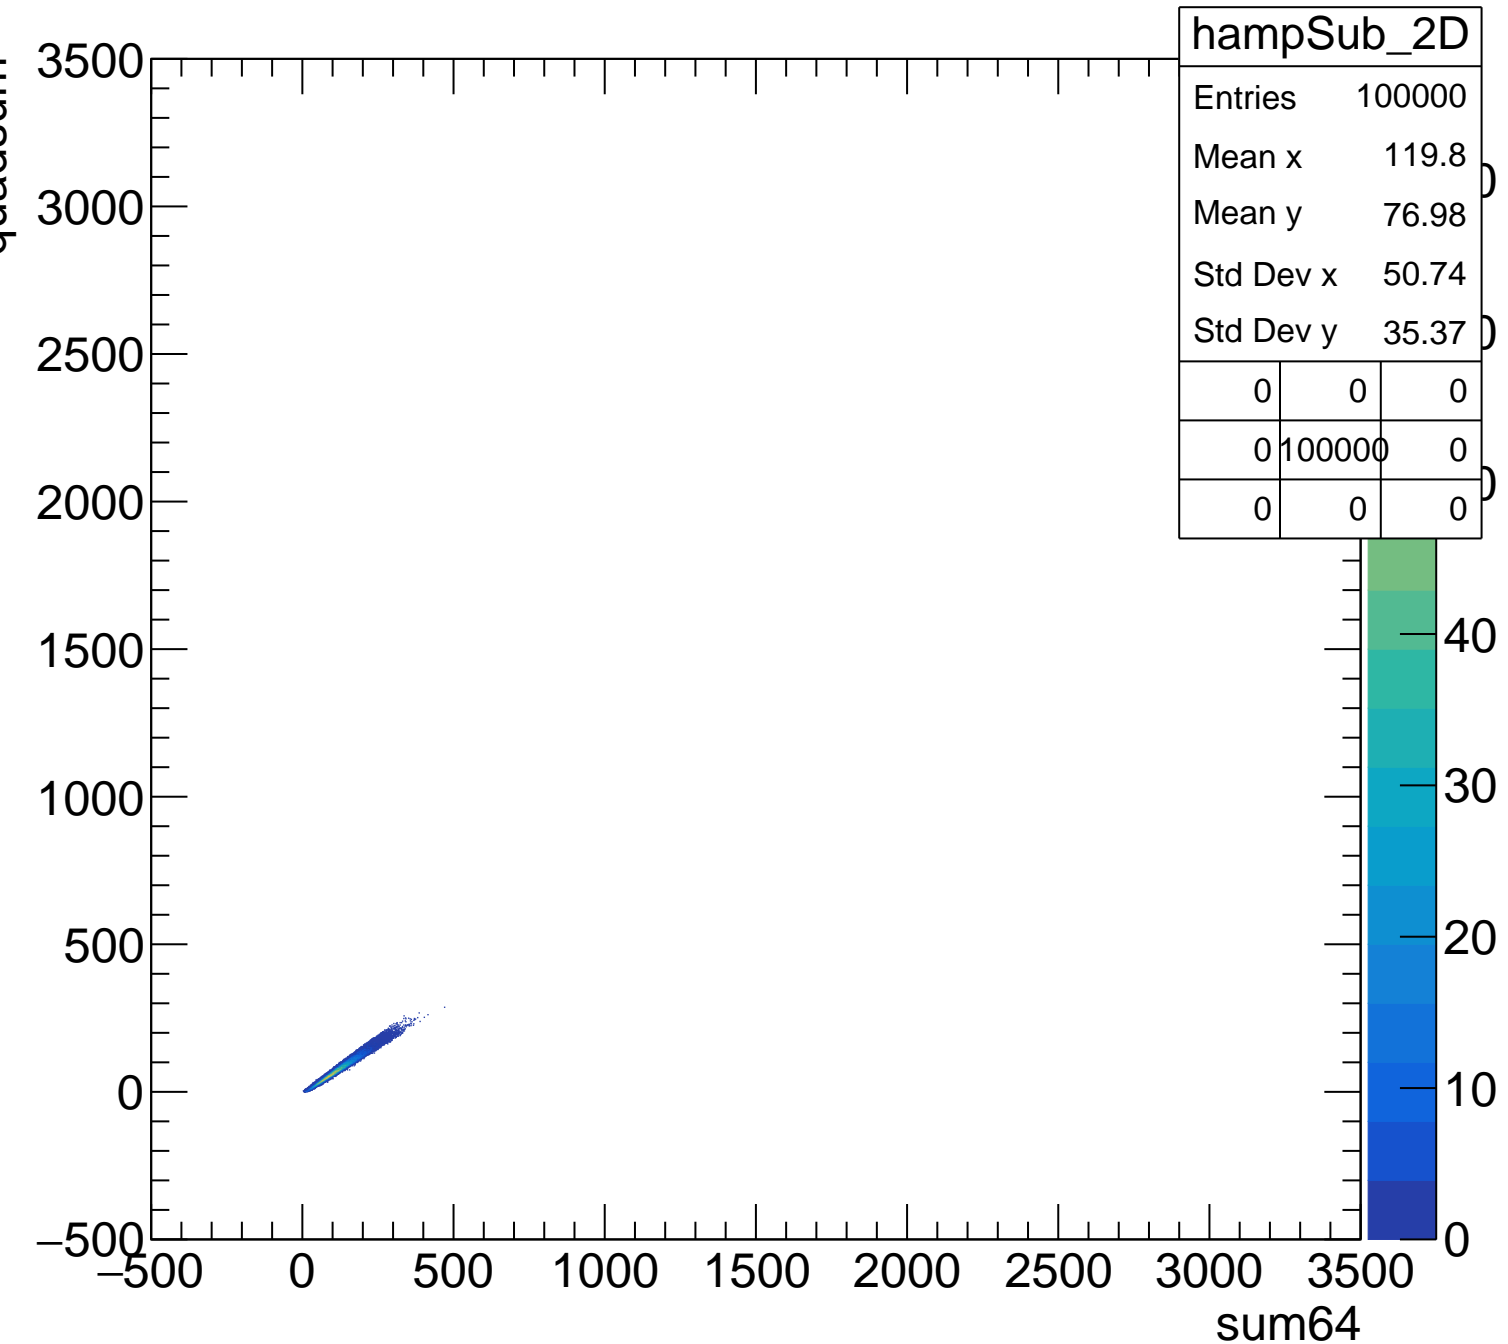

Pedestal Distribution (average fADC count between 8 - 80 ns)

Amplitude Distribution (no pedestal subtraction)

Integral Distribution (no pedestal subtraction)

Amplitude Distribution (with pedestal subtraction)

Integral Distribution (with pedestal subtraction)

Amplitude (pedestal subtracted)

Integral (pedestal subtracted)