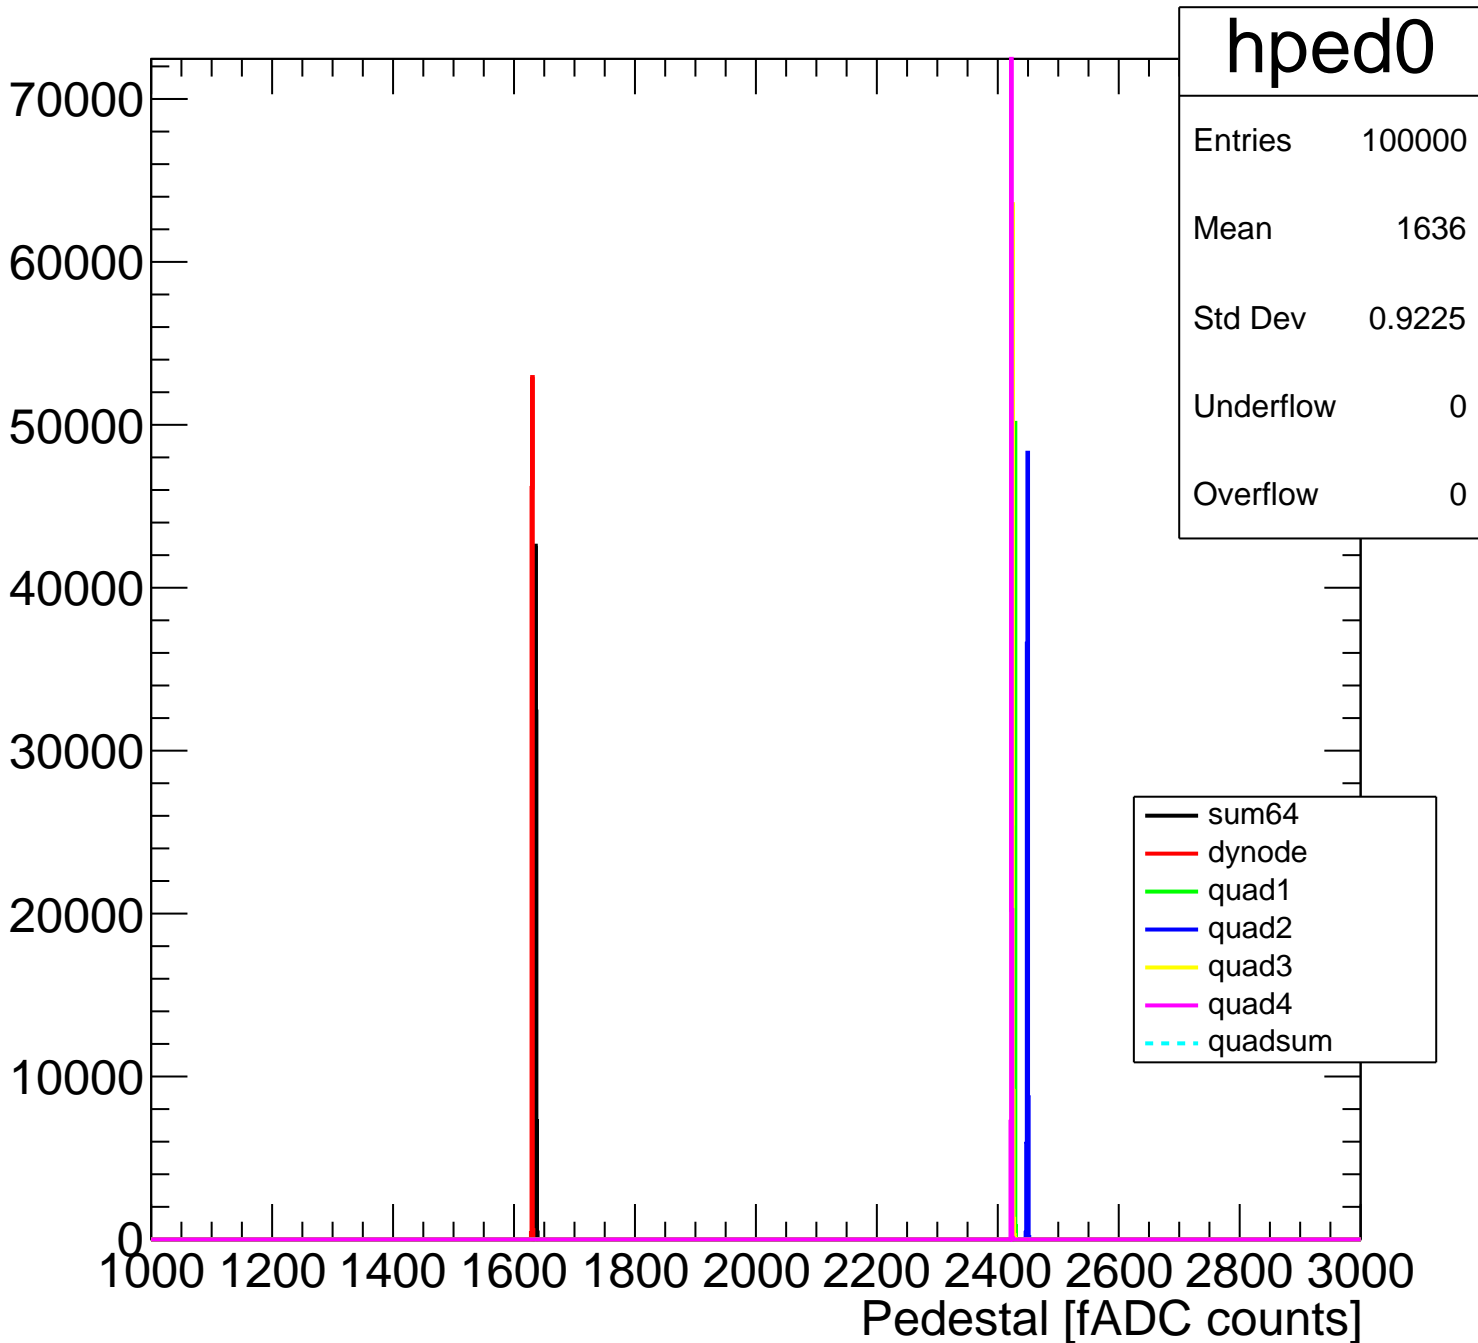

Pedestal Distribution (average fADC count between 8 - 80 ns)

Amplitude Distribution (no pedestal subtraction)

Integral Distribution (no pedestal subtraction)

Amplitude Distribution (with pedestal subtraction)

Integral Distribution (with pedestal subtraction)

Amplitude (pedestal subtracted)

Integral (pedestal subtracted)