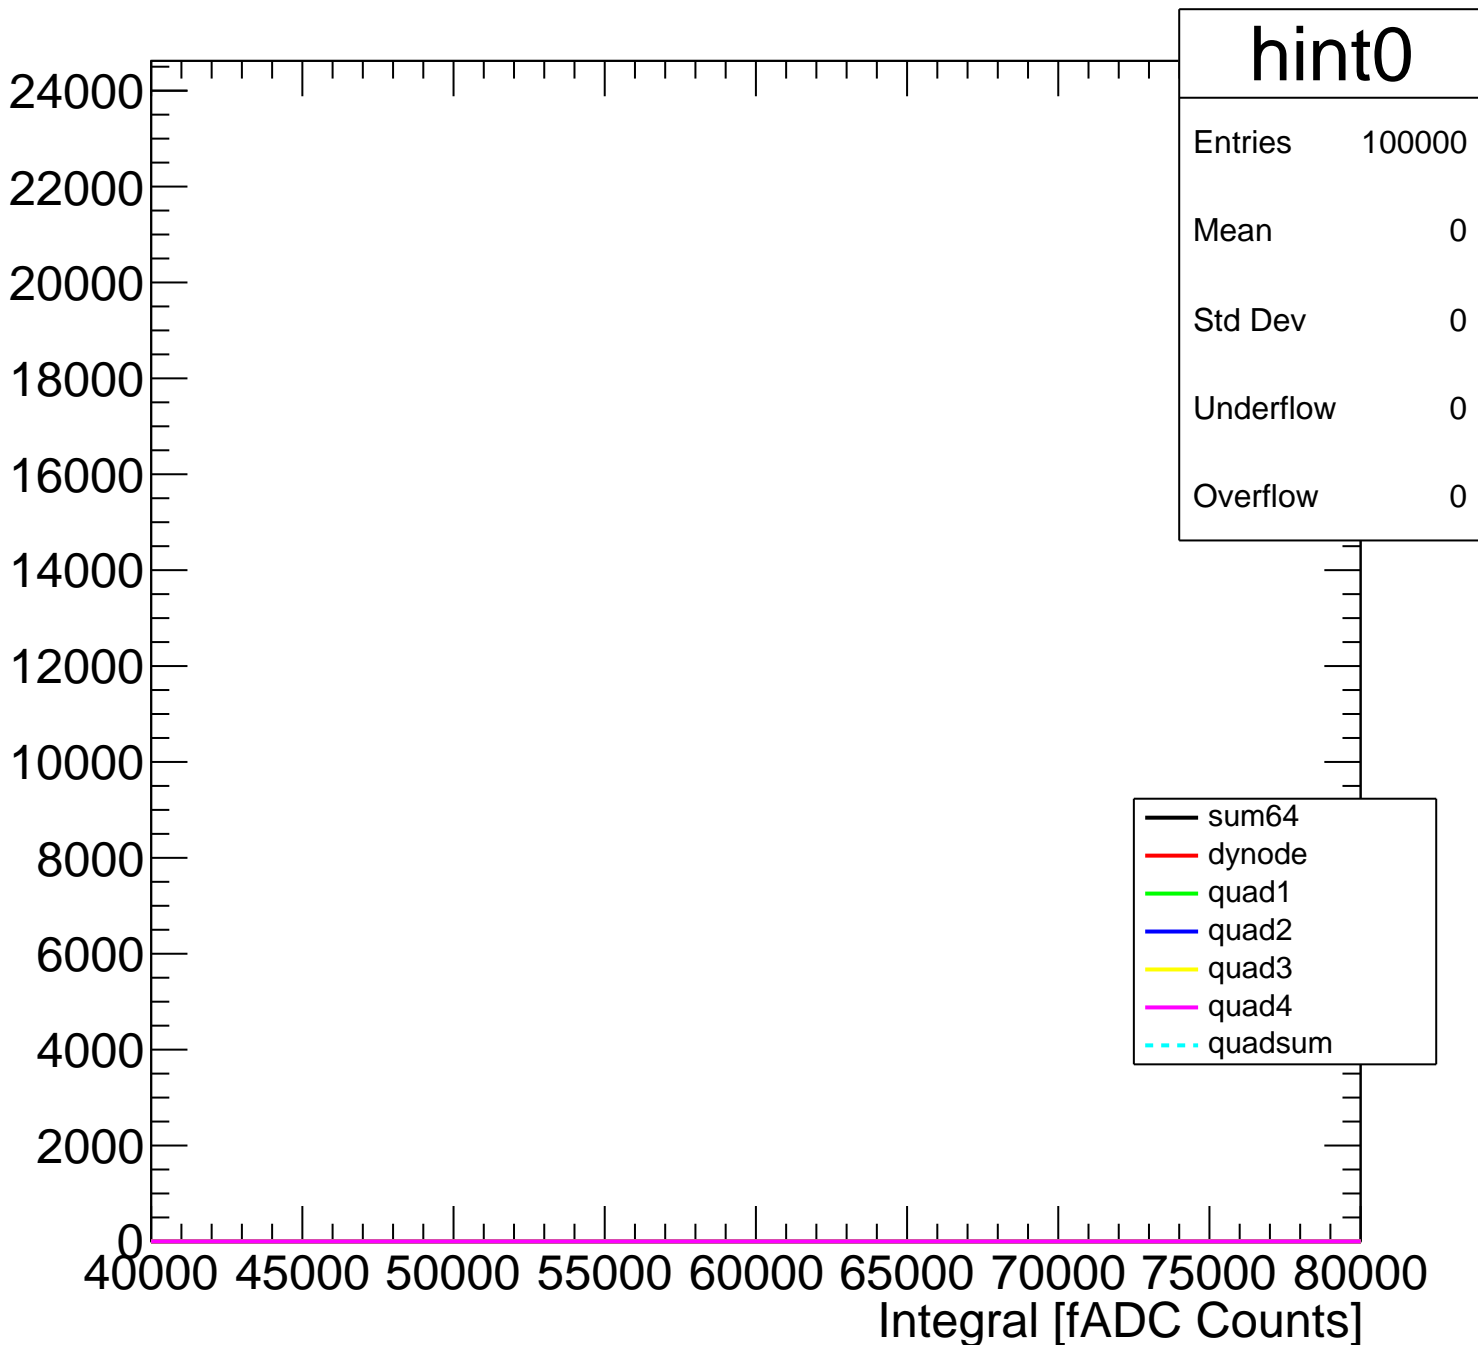

Pedestal Distribution (average fADC count between 8 - 80 ns)

Amplitude Distribution (no pedestal subtraction)

Integral Distribution (no pedestal subtraction)

Amplitude Distribution (with pedestal subtraction)

Integral Distribution (with pedestal subtraction)

Amplitude (pedestal subtracted)

Integral (pedestal subtracted)