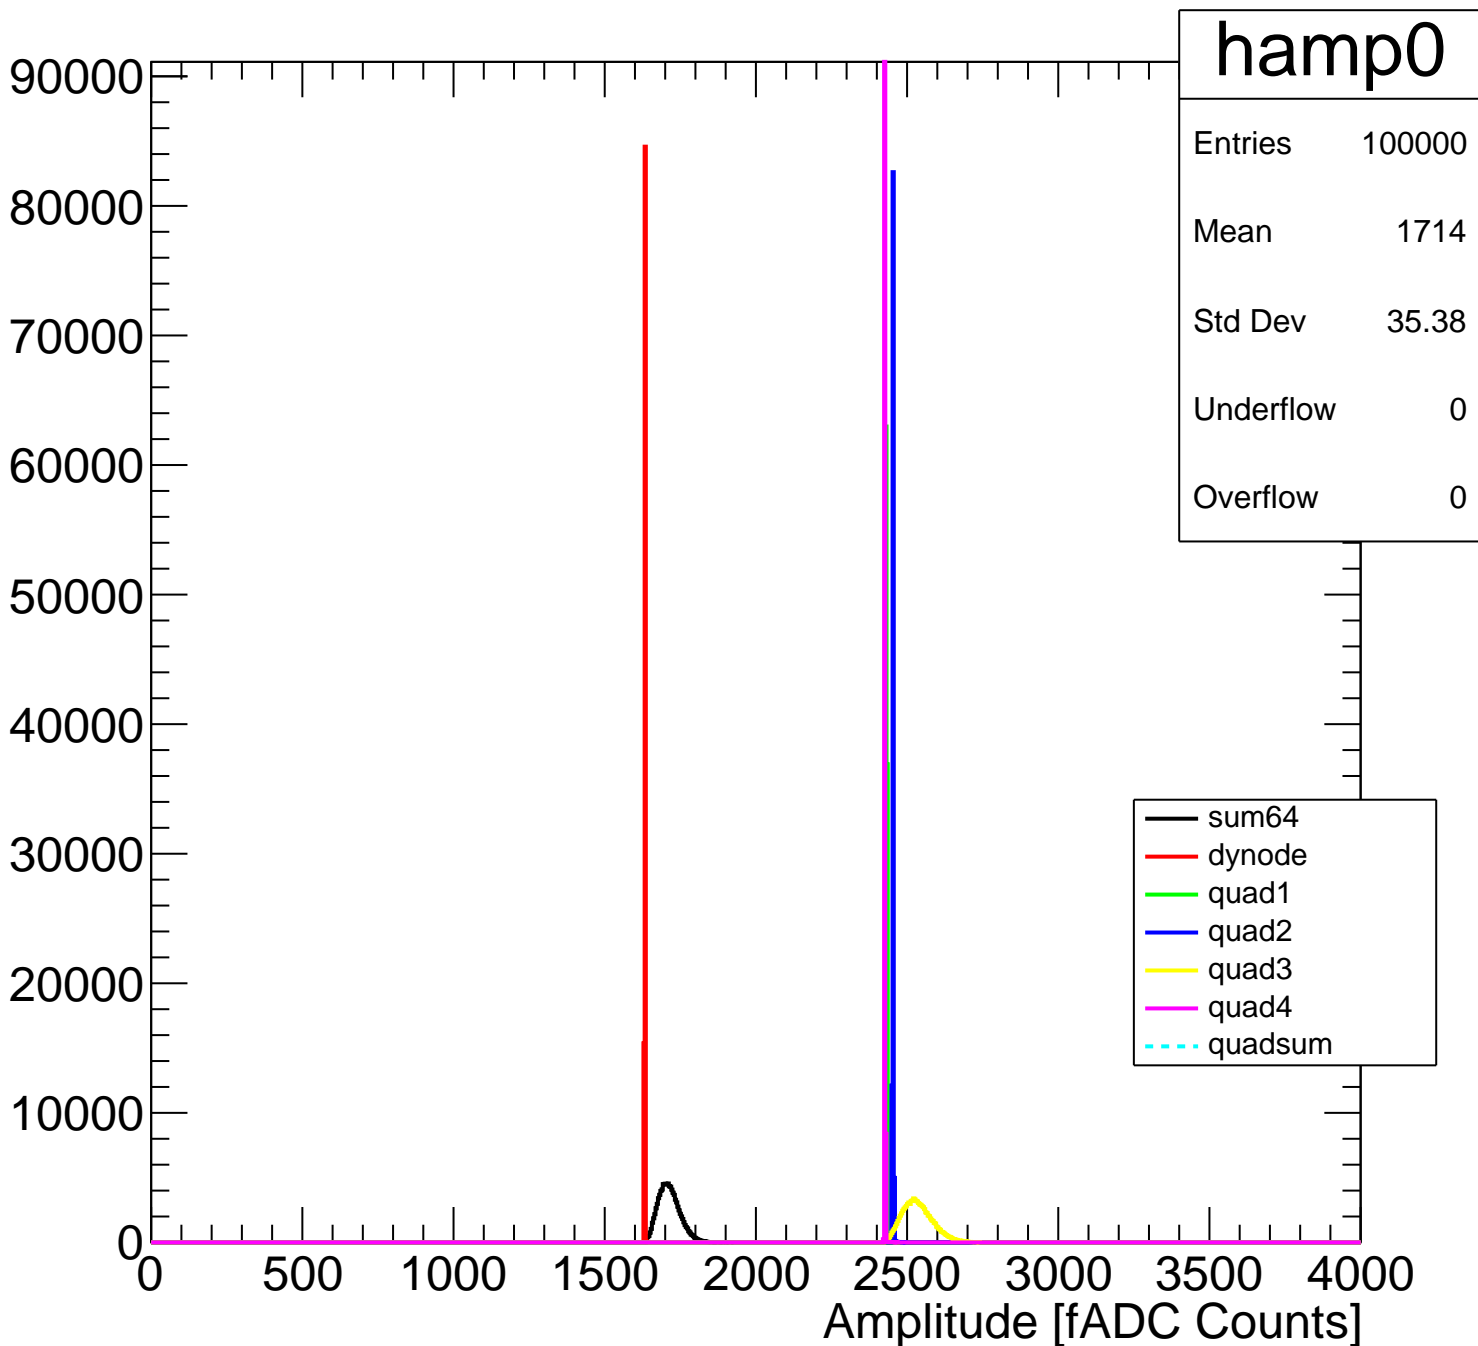

Pedestal Distribution (average fADC count between 8 - 80 ns)

Amplitude Distribution (no pedestal subtraction)

Integral Distribution (no pedestal subtraction)

Amplitude Distribution (with pedestal subtraction)

Integral Distribution (with pedestal subtraction)

Amplitude (pedestal subtracted)

Integral (pedestal subtracted)