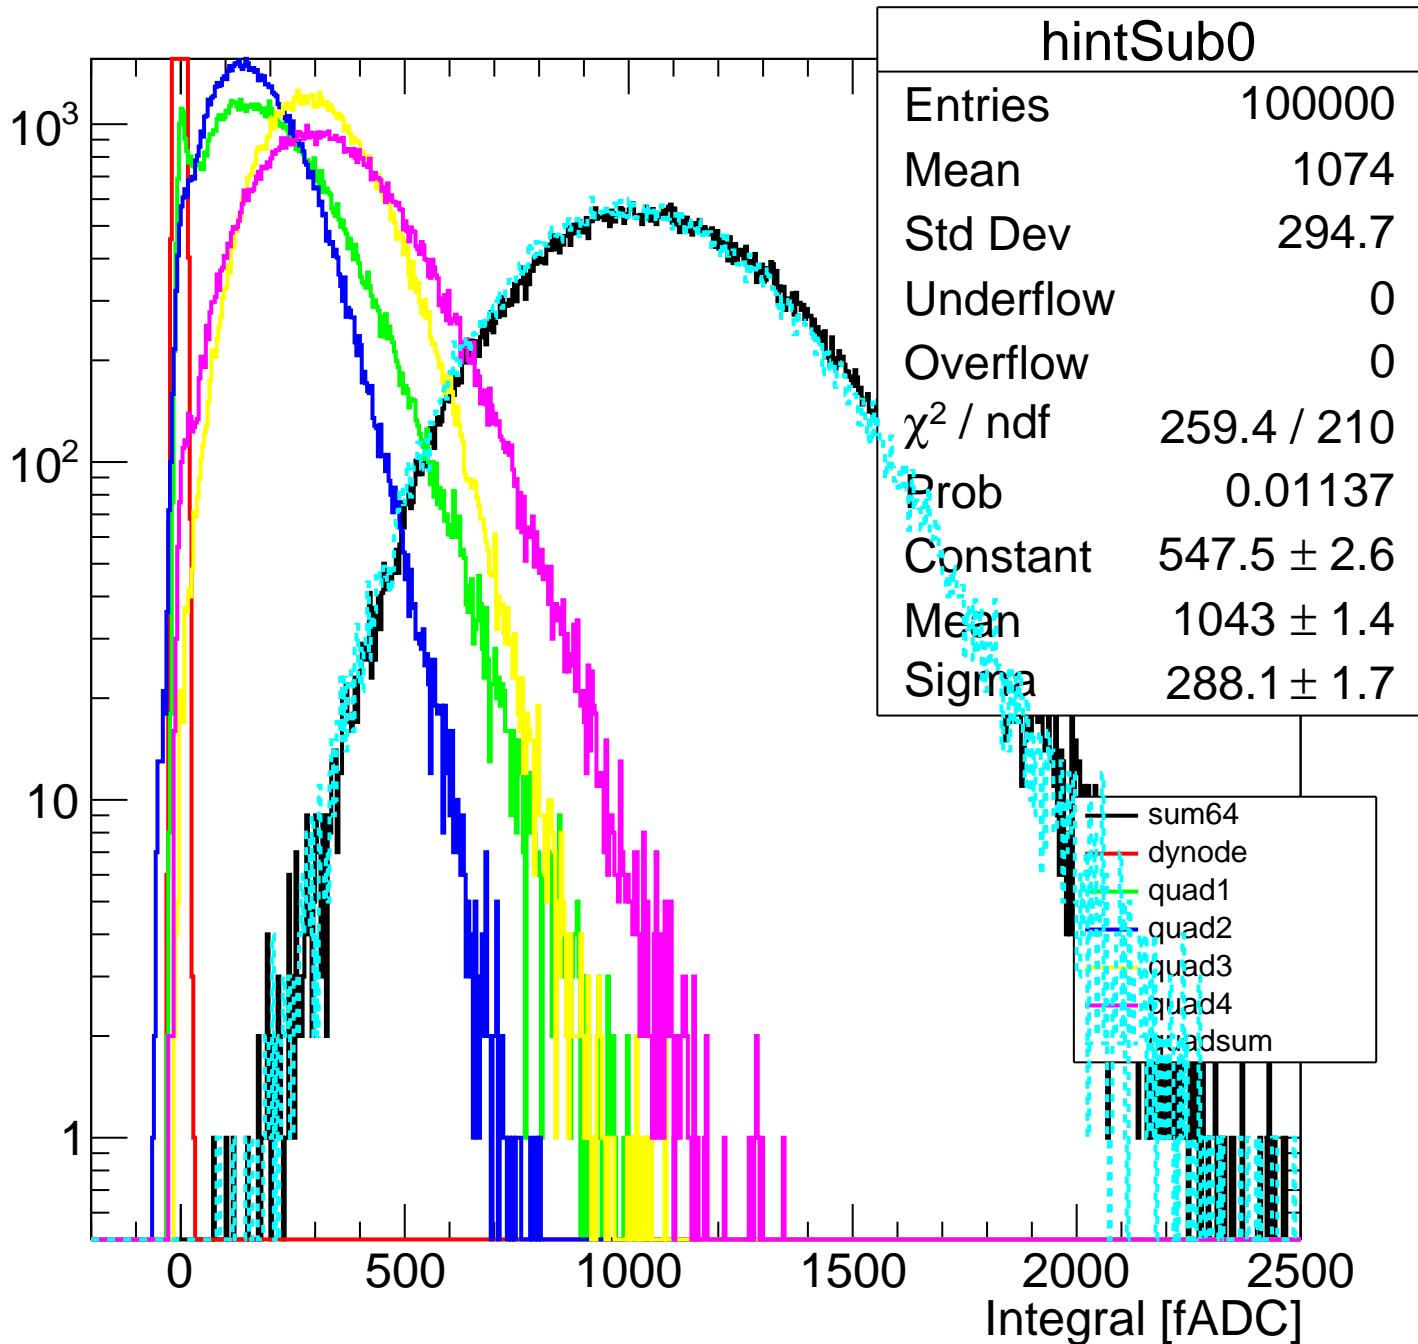

Pedestal Distribution (average fADC count between 8 - 80 ns)

Amplitude Distribution (no pedestal subtraction)

Integral Distribution (no pedestal subtraction)

Amplitude Distribution (with pedestal subtraction)

Integral Distribution (with pedestal subtraction)

Amplitude (pedestal subtracted)

Integral (pedestal subtracted)