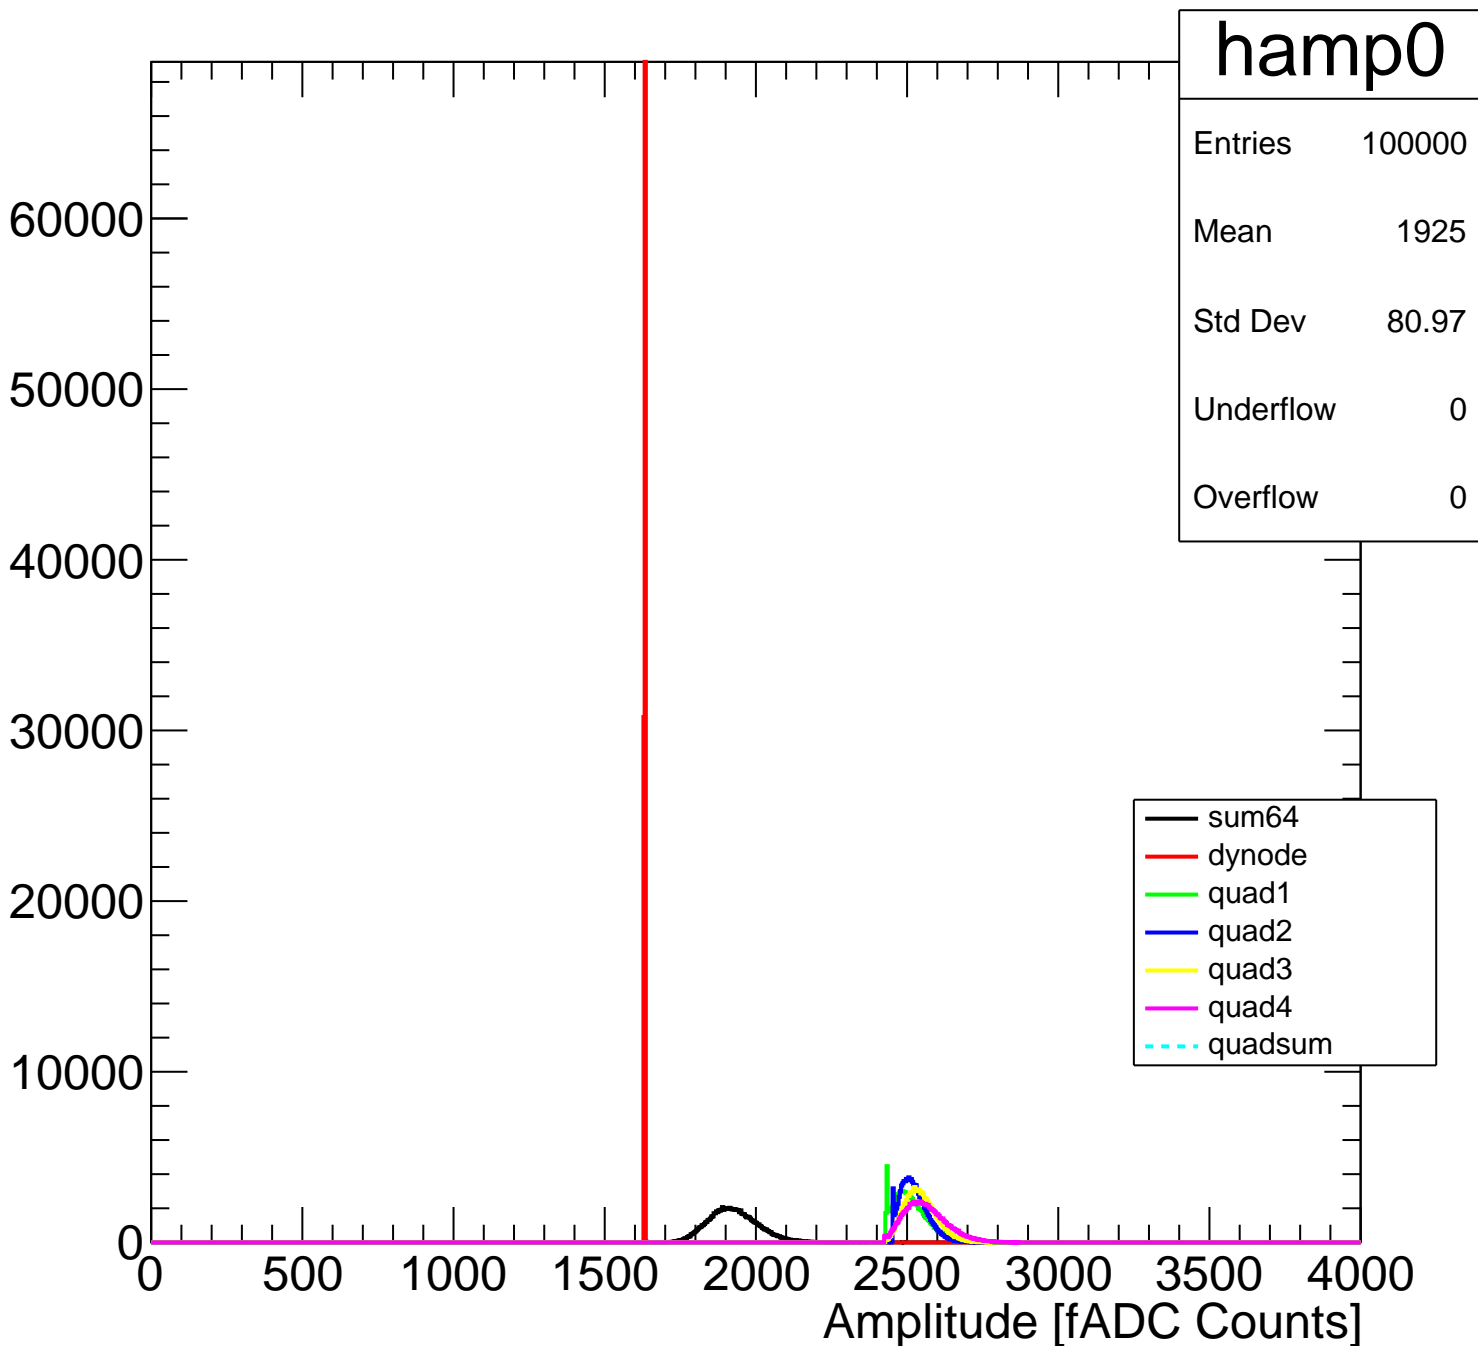

Pedestal Distribution (average fADC count between 8 - 80 ns)

Amplitude Distribution (no pedestal subtraction)

Integral Distribution (no pedestal subtraction)

Amplitude Distribution (with pedestal subtraction)

Integral Distribution (with pedestal subtraction)

Amplitude (pedestal subtracted)

Integral (pedestal subtracted)