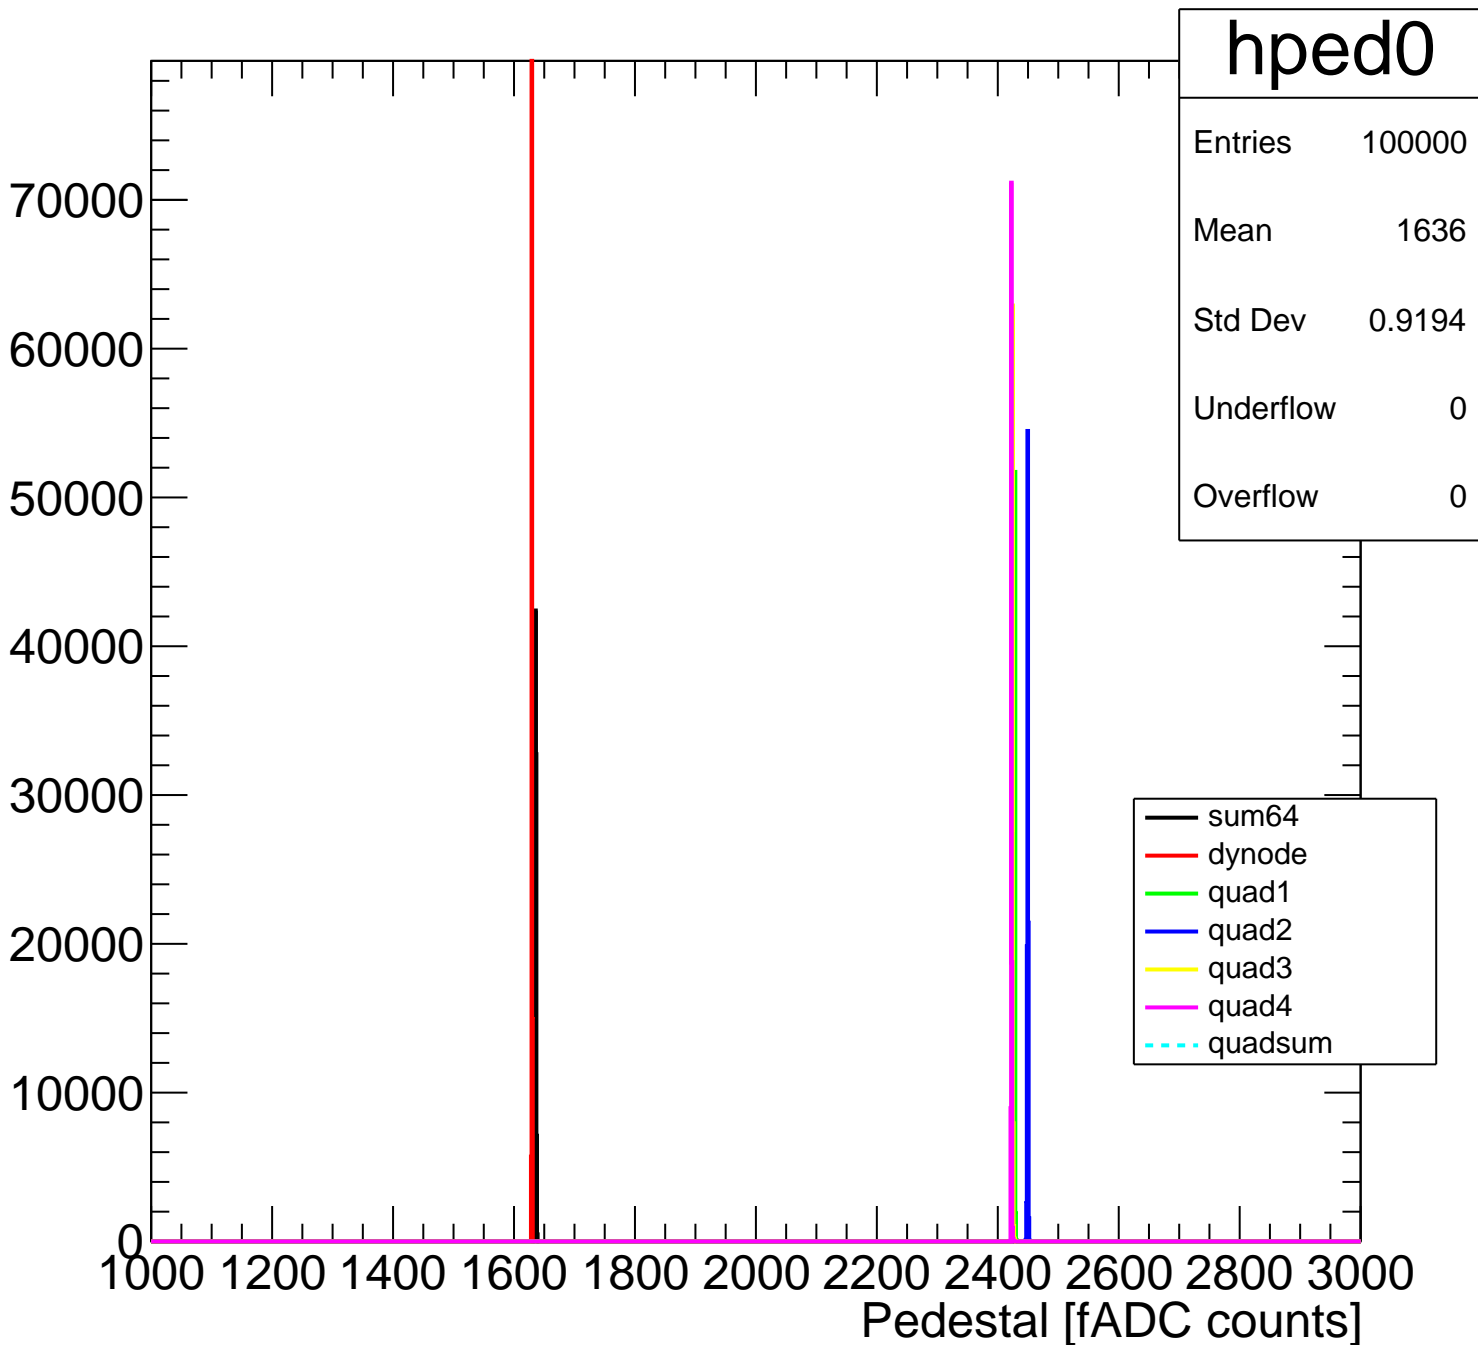

Pedestal Distribution (average fADC count between 8 - 80 ns)

Amplitude Distribution (no pedestal subtraction)

Integral Distribution (no pedestal subtraction)

Amplitude Distribution (with pedestal subtraction)

Integral Distribution (with pedestal subtraction)

Amplitude (pedestal subtracted)

Integral (pedestal subtracted)