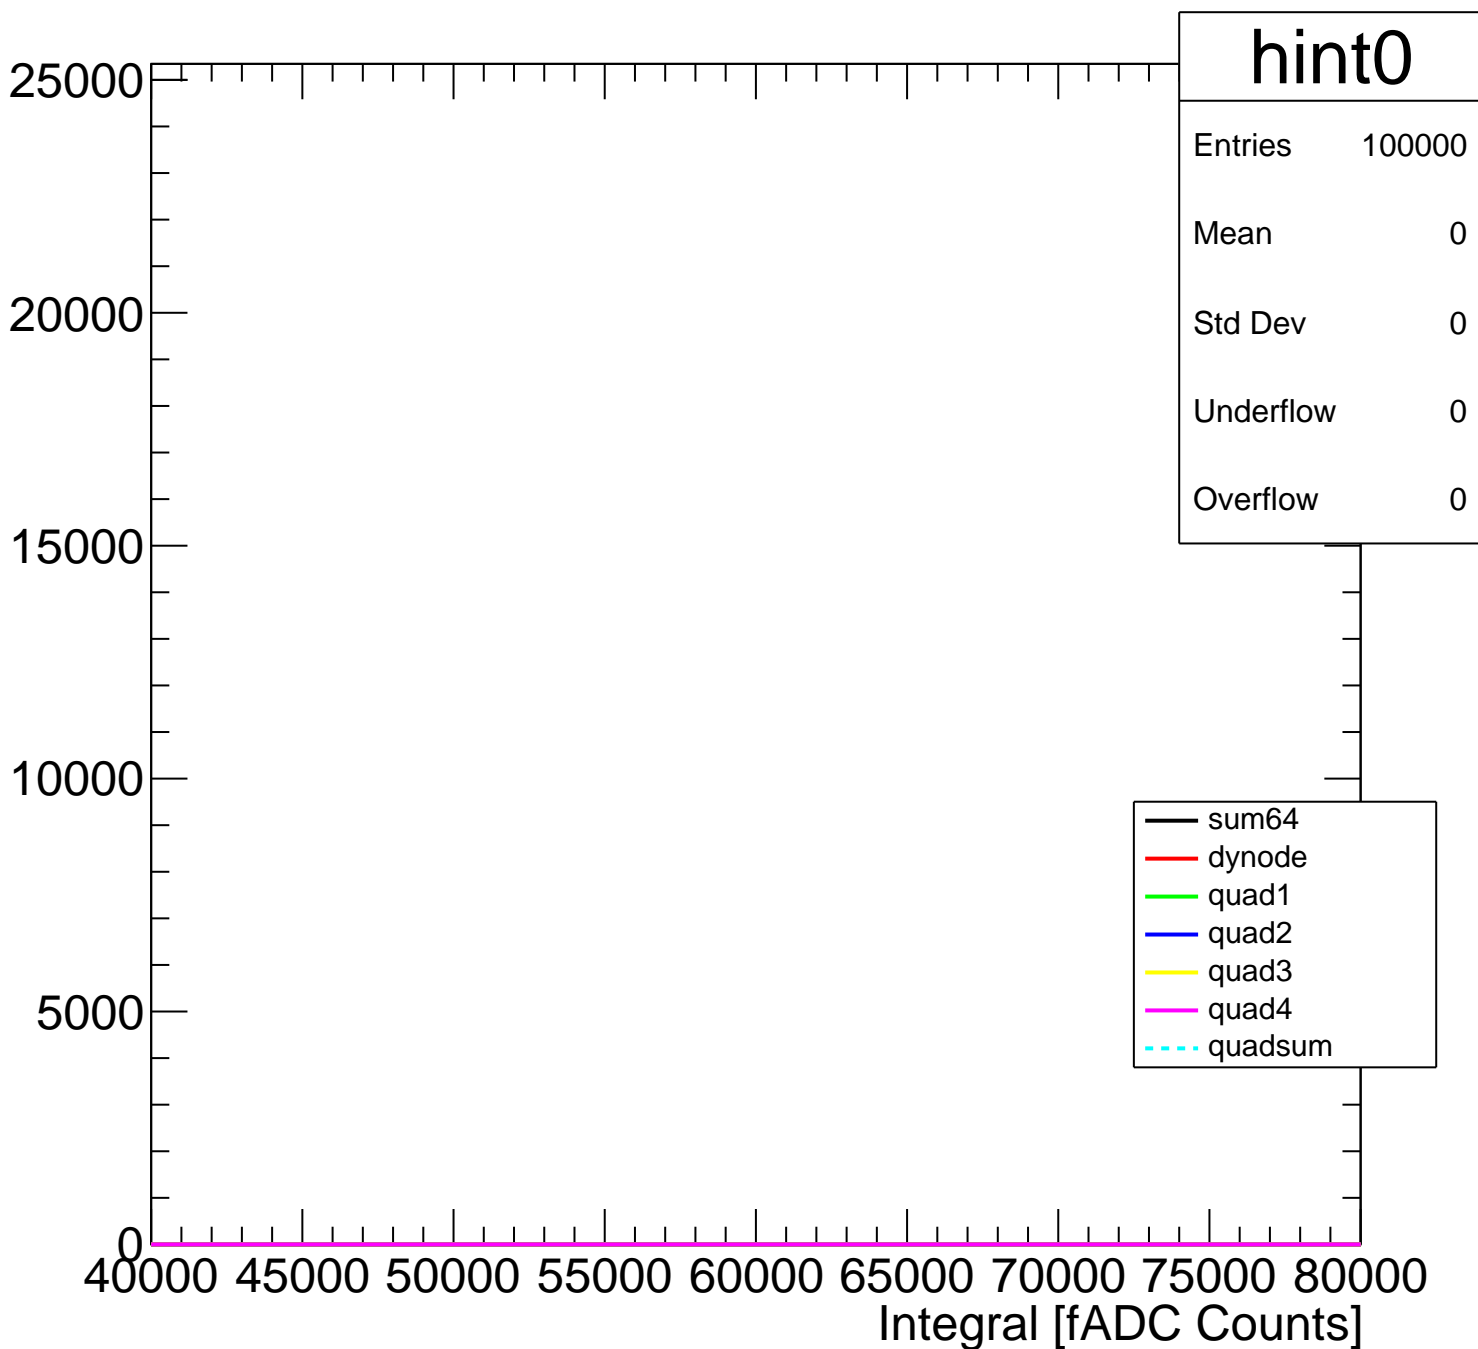

Pedestal Distribution (average fADC count between 8 - 80 ns)

Amplitude Distribution (no pedestal subtraction)

Integral Distribution (no pedestal subtraction)

Amplitude Distribution (with pedestal subtraction)

Integral Distribution (with pedestal subtraction)

Amplitude (pedestal subtracted)

Integral (pedestal subtracted)