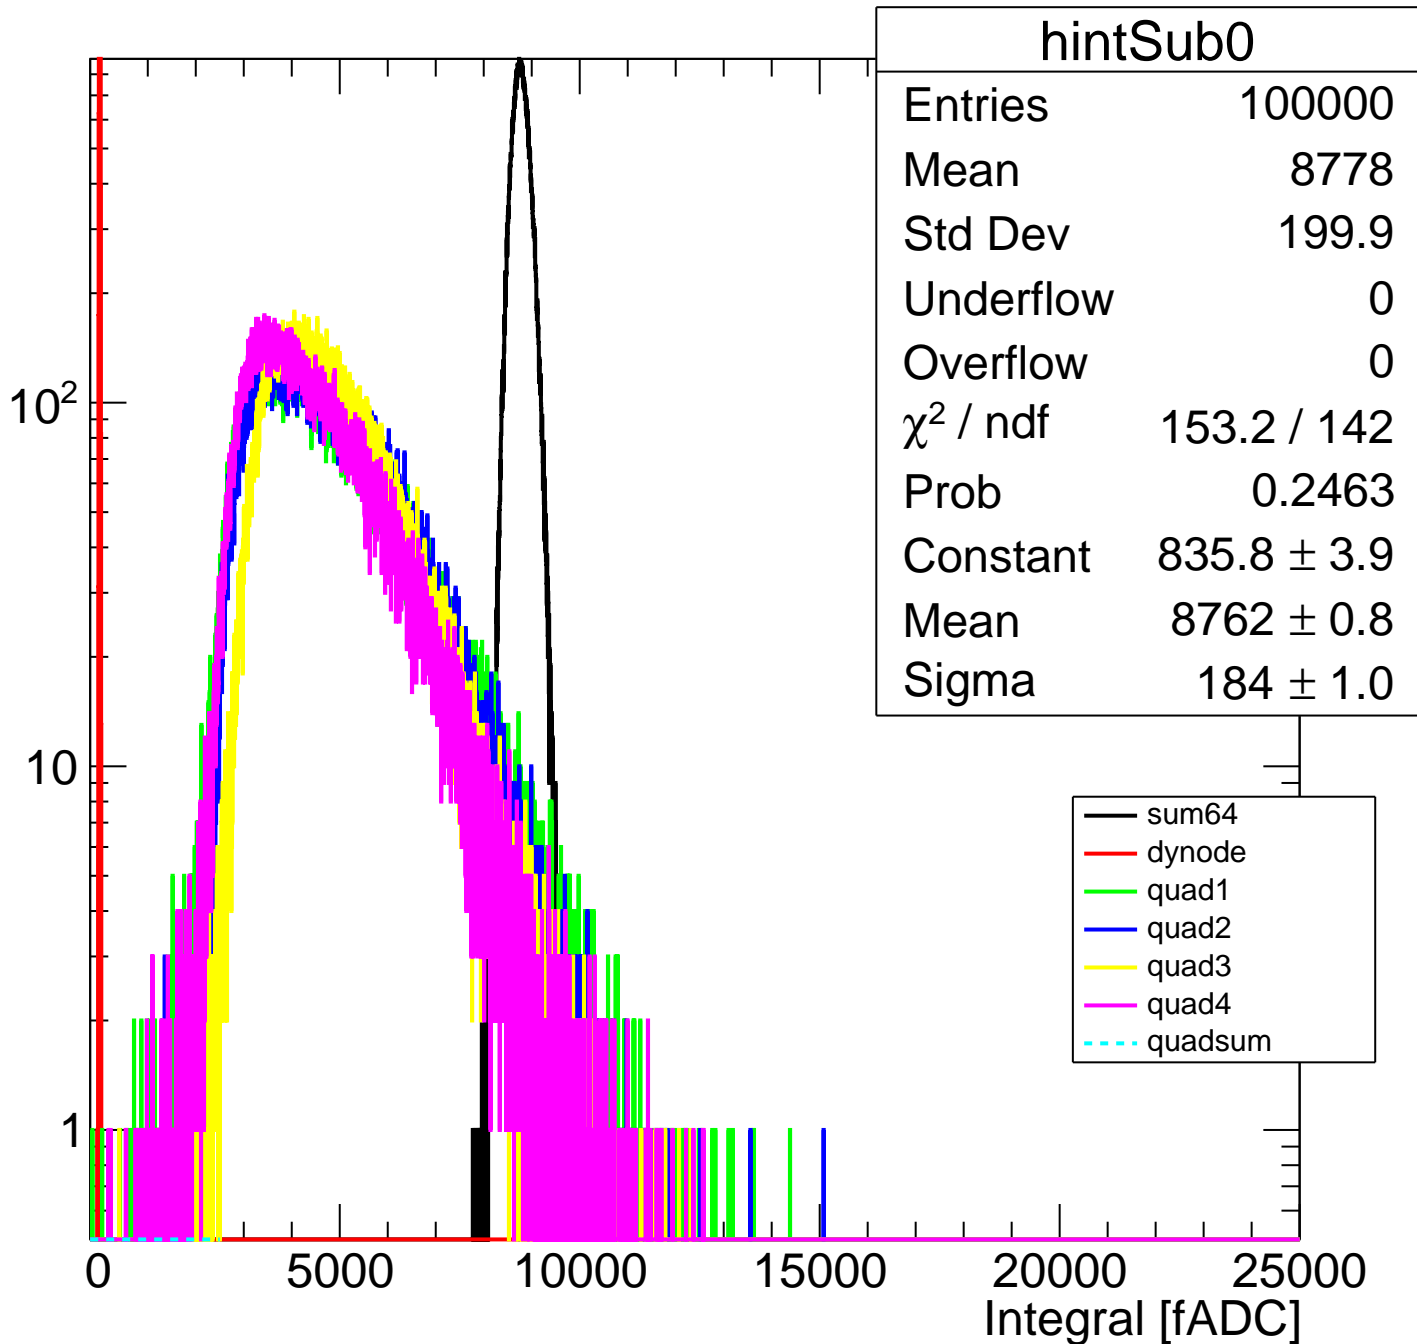

Pedestal Distribution (average fADC count between 8 - 80 ns)

Amplitude Distribution (no pedestal subtraction)

Integral Distribution (no pedestal subtraction)

Amplitude Distribution (with pedestal subtraction)

Integral Distribution (with pedestal subtraction)

Amplitude (pedestal subtracted)

Integral (pedestal subtracted)