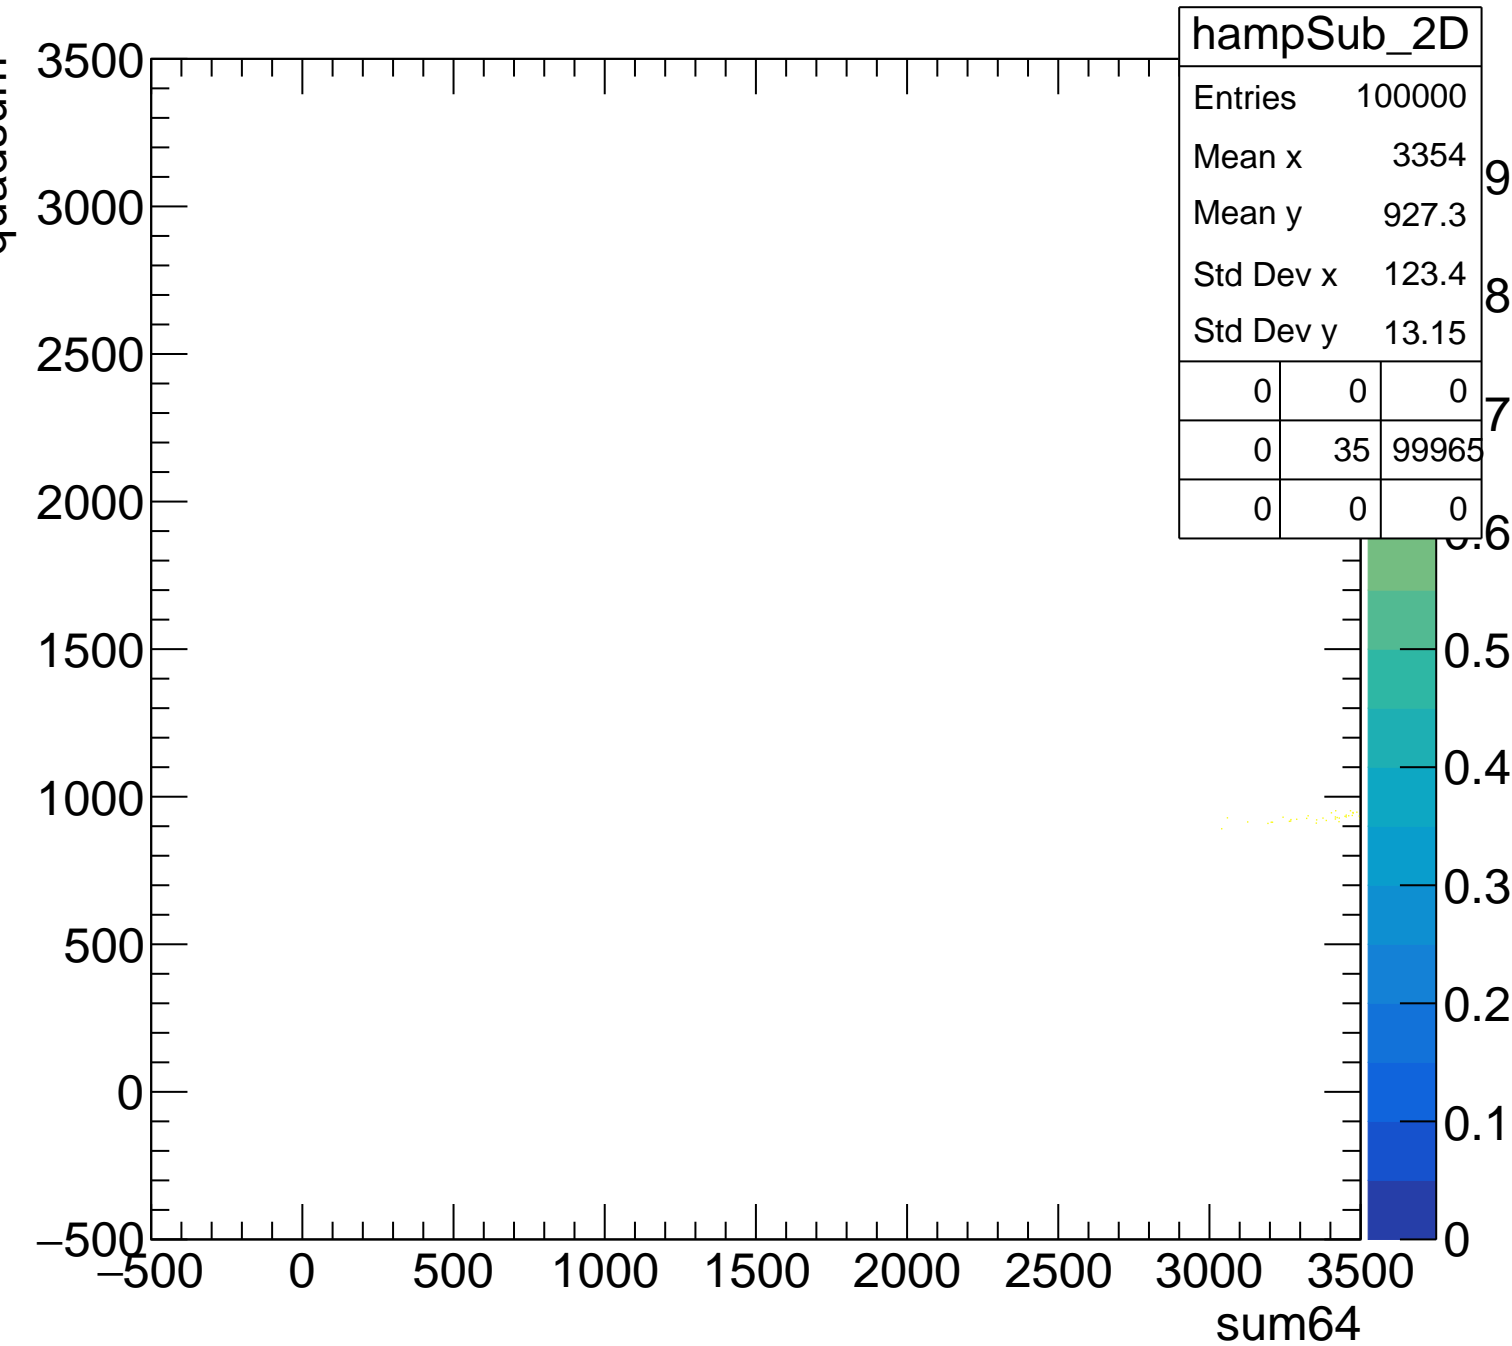

Pedestal Distribution (average fADC count between 8 - 80 ns)

Amplitude Distribution (no pedestal subtraction)

Integral Distribution (no pedestal subtraction)

Amplitude Distribution (with pedestal subtraction)

Integral Distribution (with pedestal subtraction)

Amplitude (pedestal subtracted)

Integral (pedestal subtracted)