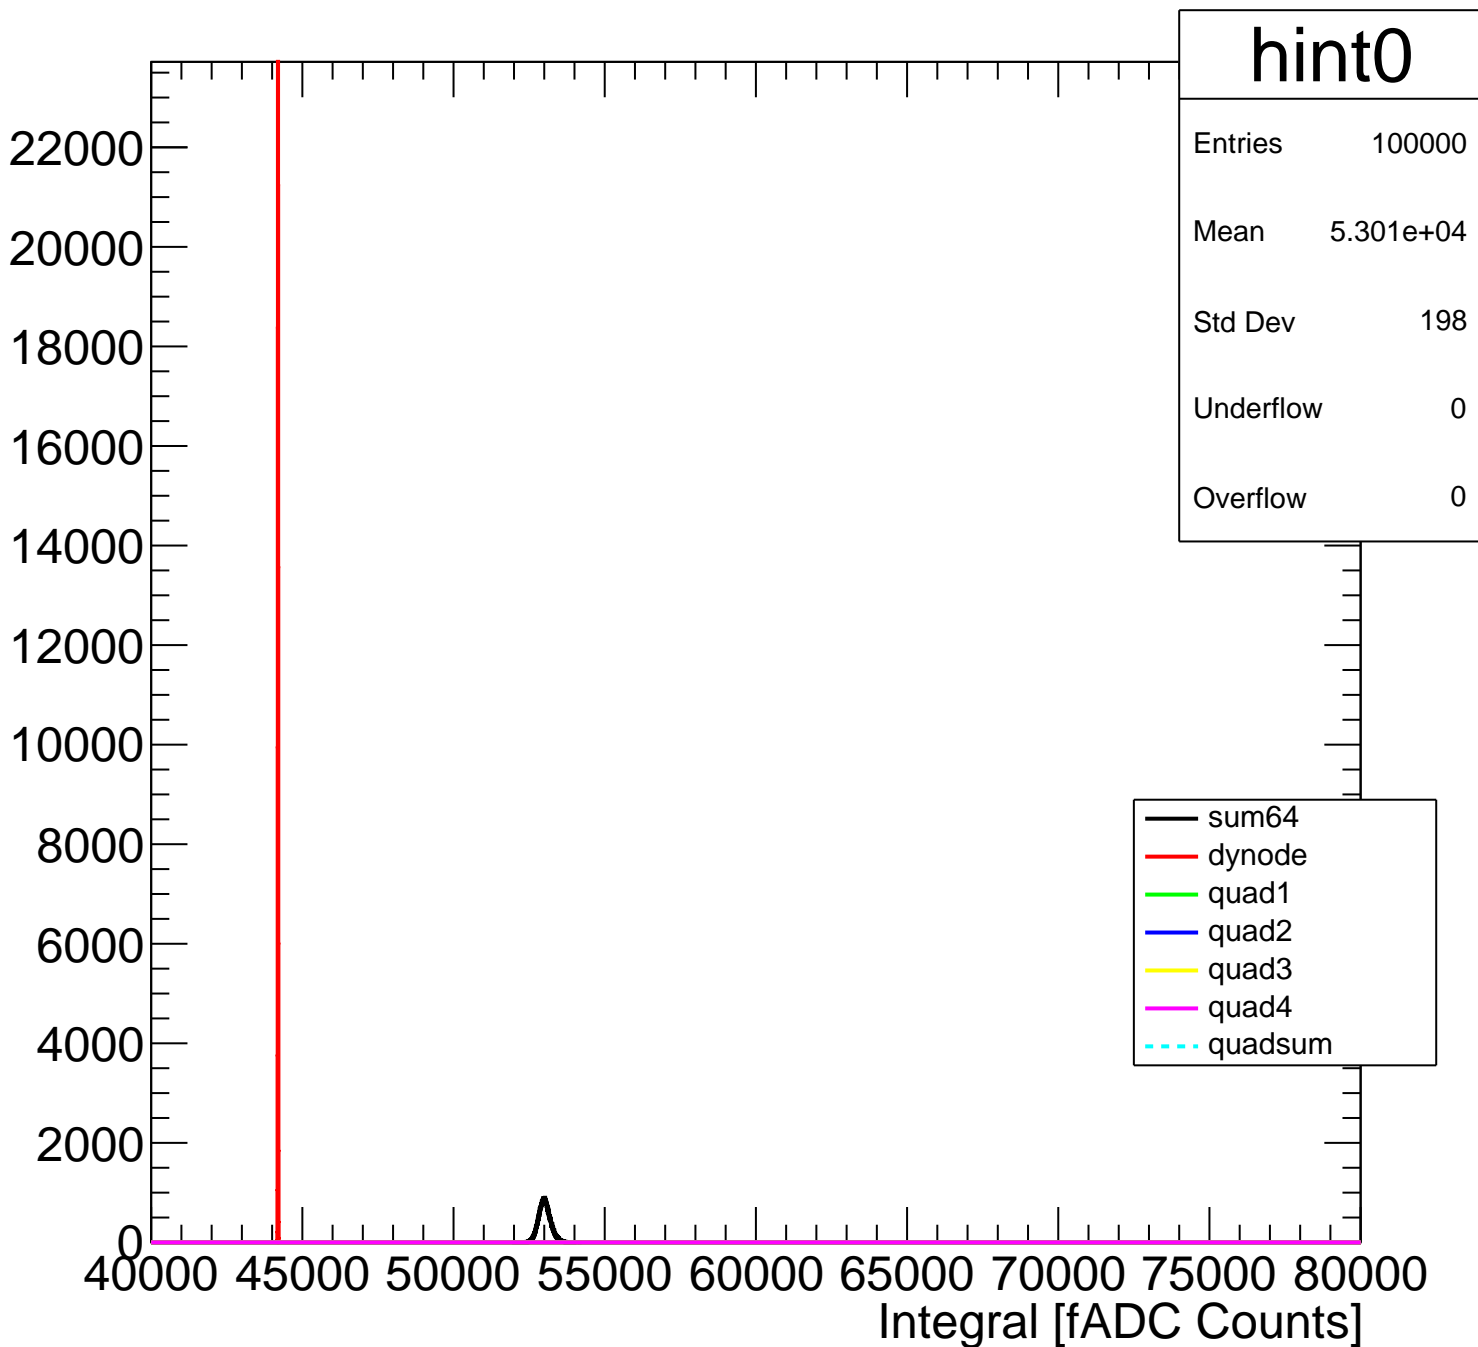

Pedestal Distribution (average fADC count between 8 - 80 ns)

Amplitude Distribution (no pedestal subtraction)

Integral Distribution (no pedestal subtraction)

Amplitude Distribution (with pedestal subtraction)

Integral Distribution (with pedestal subtraction)

Amplitude (pedestal subtracted)

Integral (pedestal subtracted)