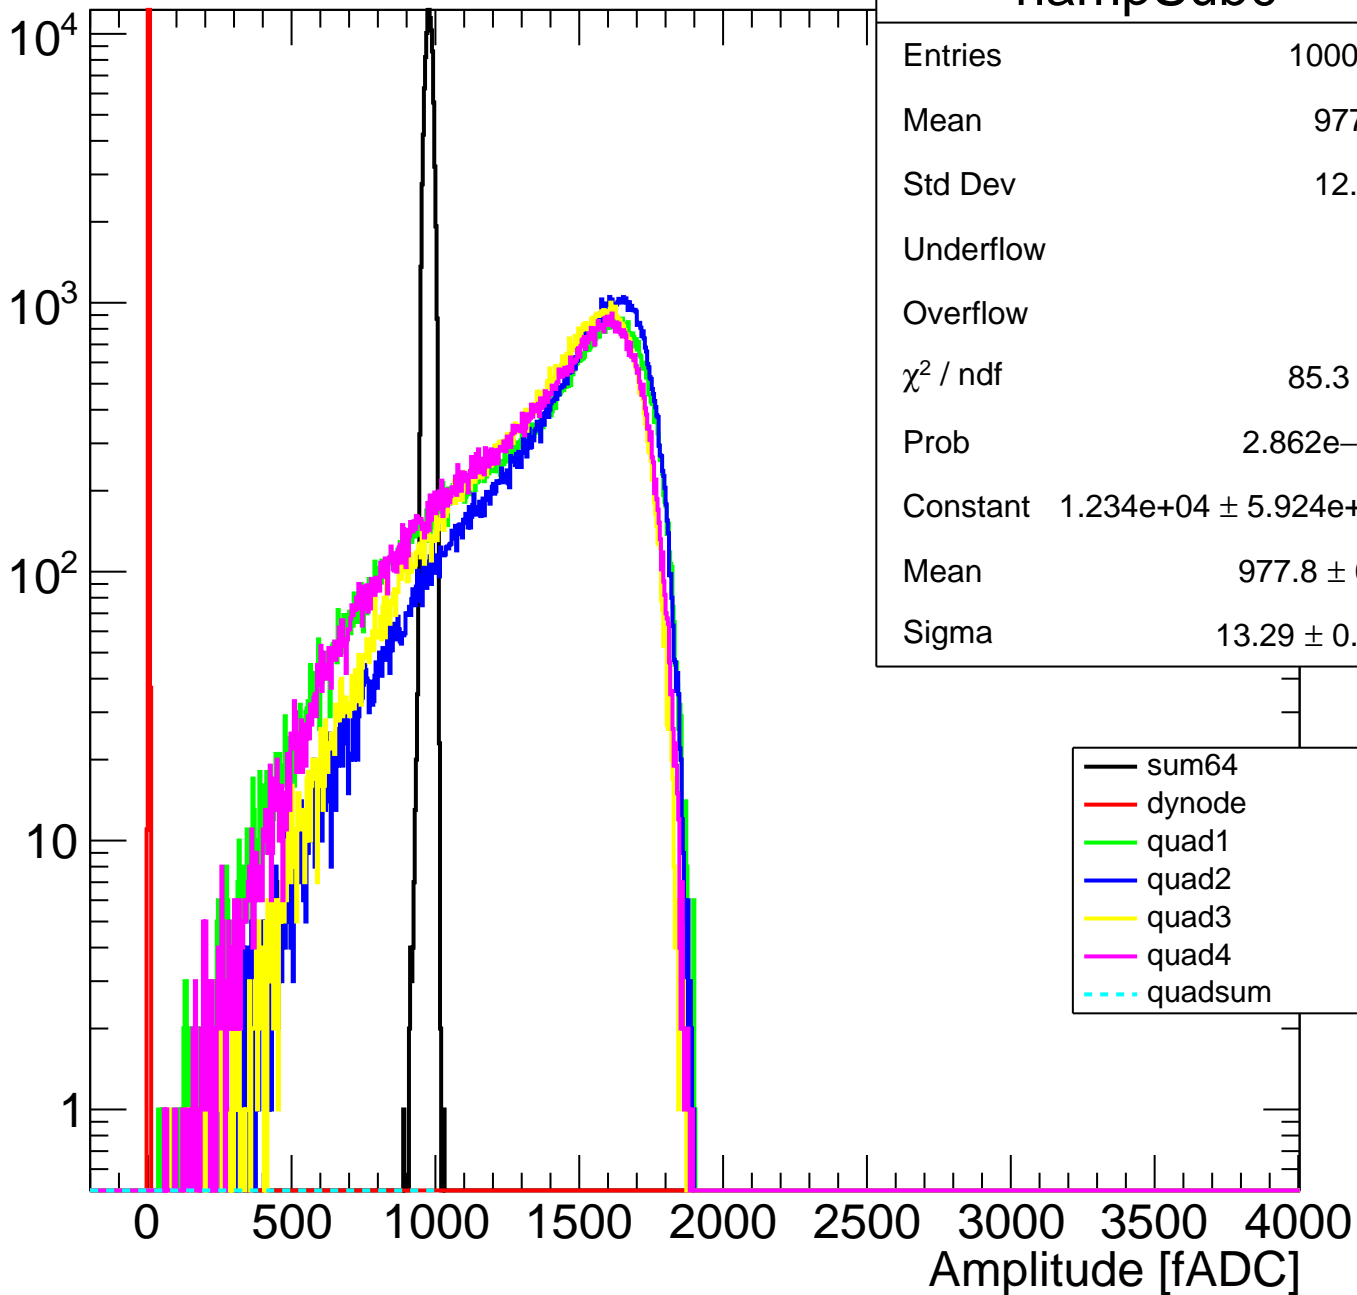

Pedestal Distribution (average fADC count between 8 - 80 ns)

Amplitude Distribution (no pedestal subtraction)

Integral Distribution (no pedestal subtraction)

Amplitude Distribution (with pedestal subtraction)

Integral Distribution (with pedestal subtraction)

Amplitude (pedestal subtracted)

Integral (pedestal subtracted)