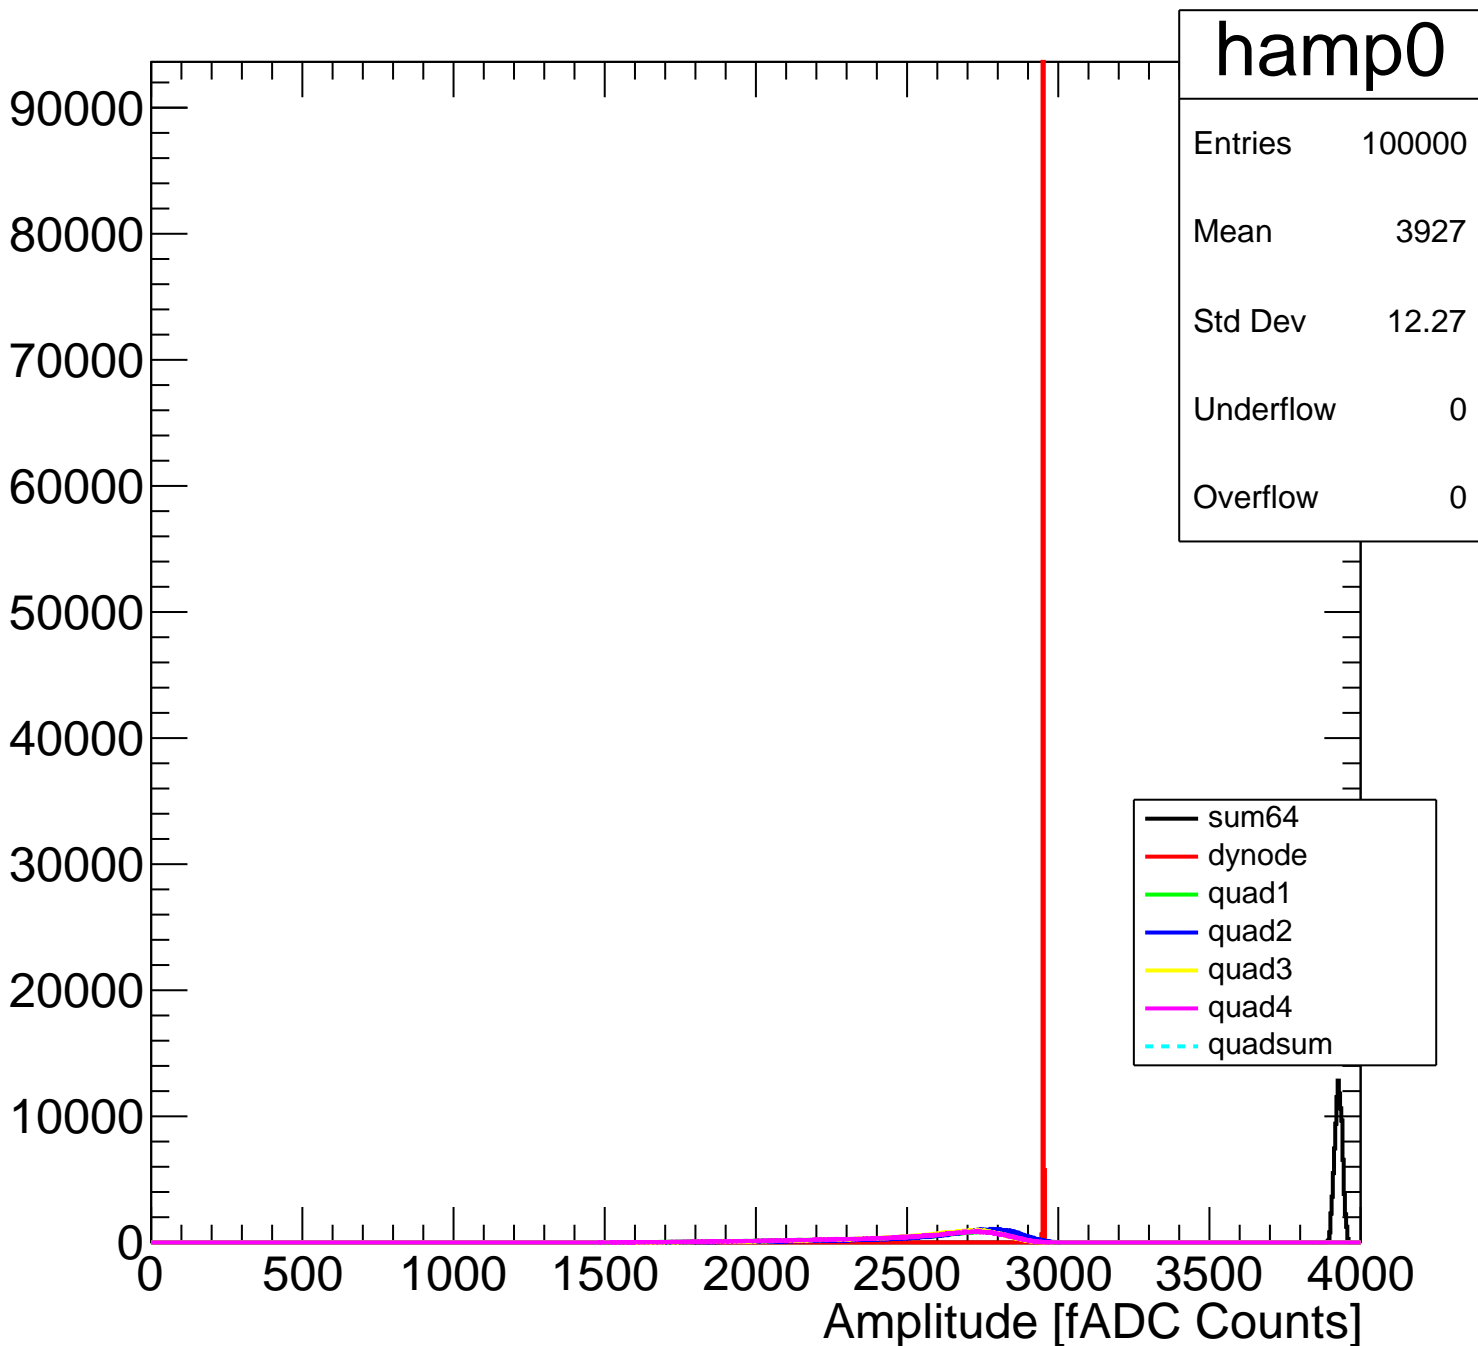

Pedestal Distribution (average fADC count between 8 - 80 ns)

Amplitude Distribution (no pedestal subtraction)

Integral Distribution (no pedestal subtraction)

Amplitude Distribution (with pedestal subtraction)

Integral Distribution (with pedestal subtraction)

Amplitude (pedestal subtracted)

Integral (pedestal subtracted)