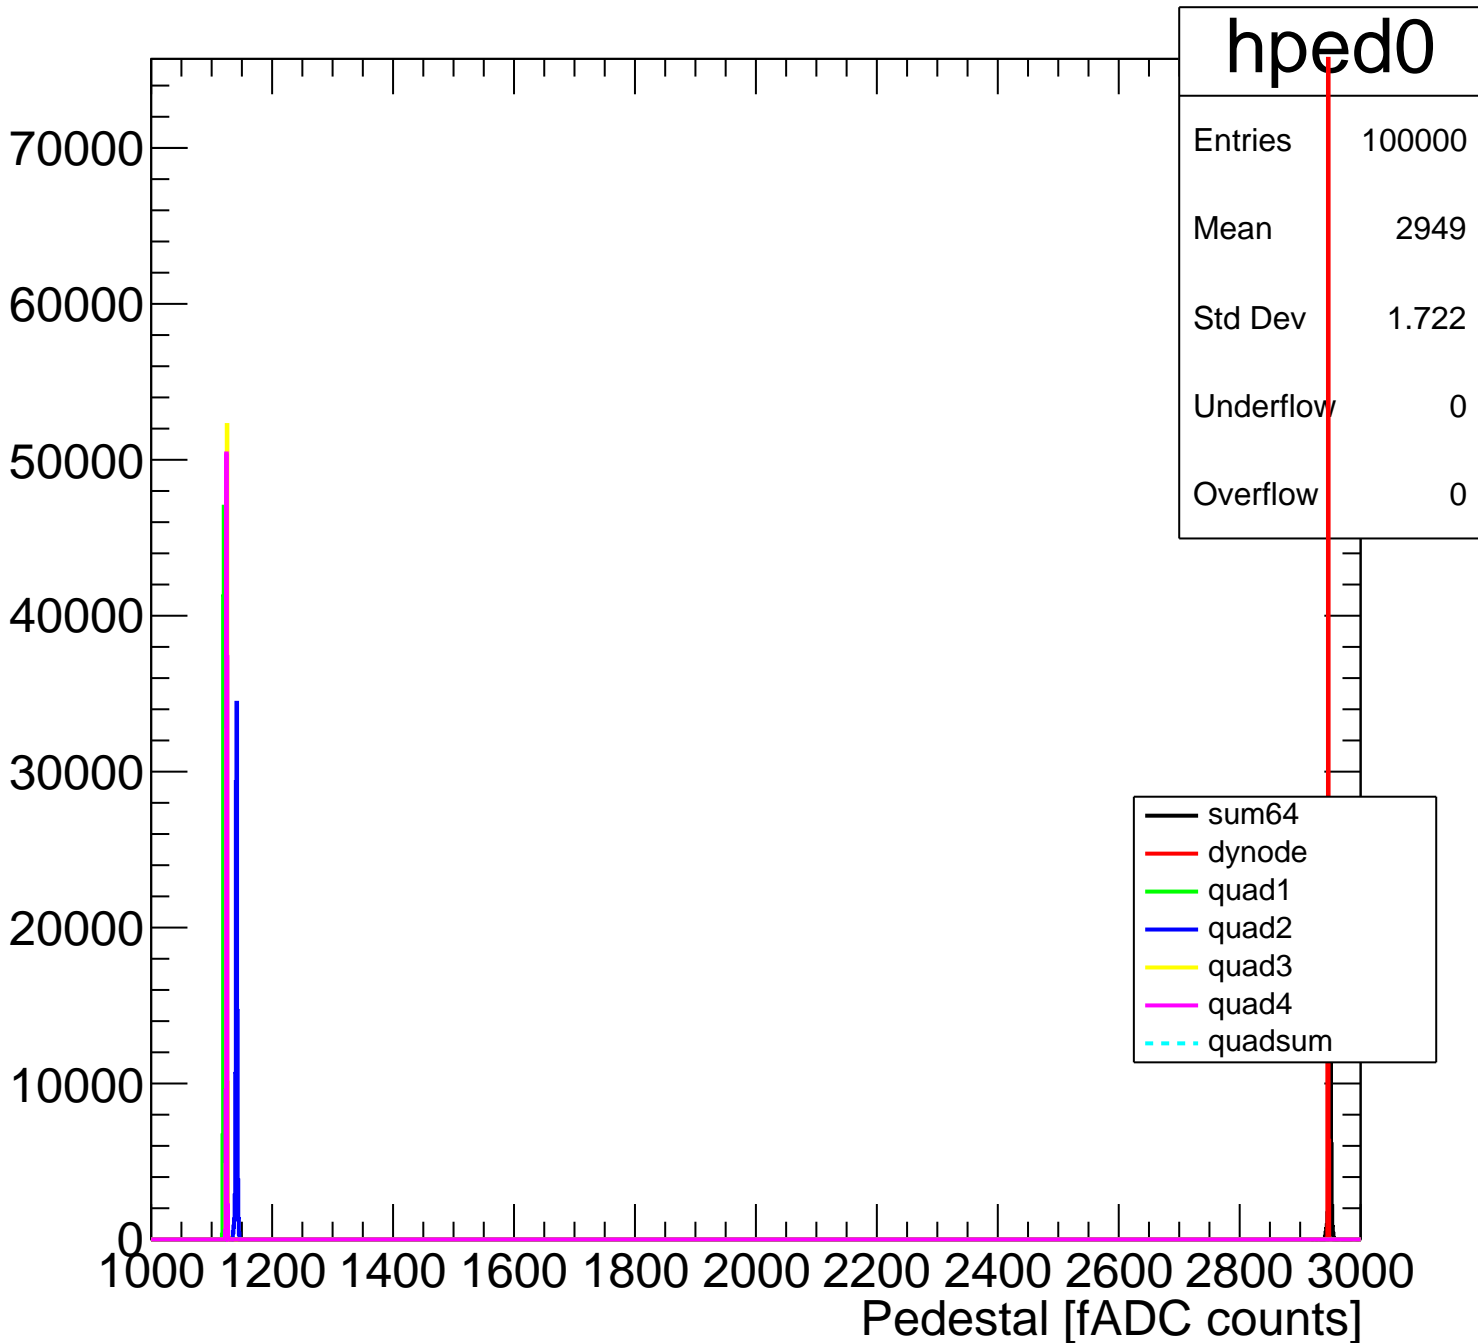

Pedestal Distribution (average fADC count between 8 - 80 ns)

Amplitude Distribution (no pedestal subtraction)

Integral Distribution (no pedestal subtraction)

Amplitude Distribution (with pedestal subtraction)

Integral Distribution (with pedestal subtraction)

Amplitude (pedestal subtracted)

Integral (pedestal subtracted)