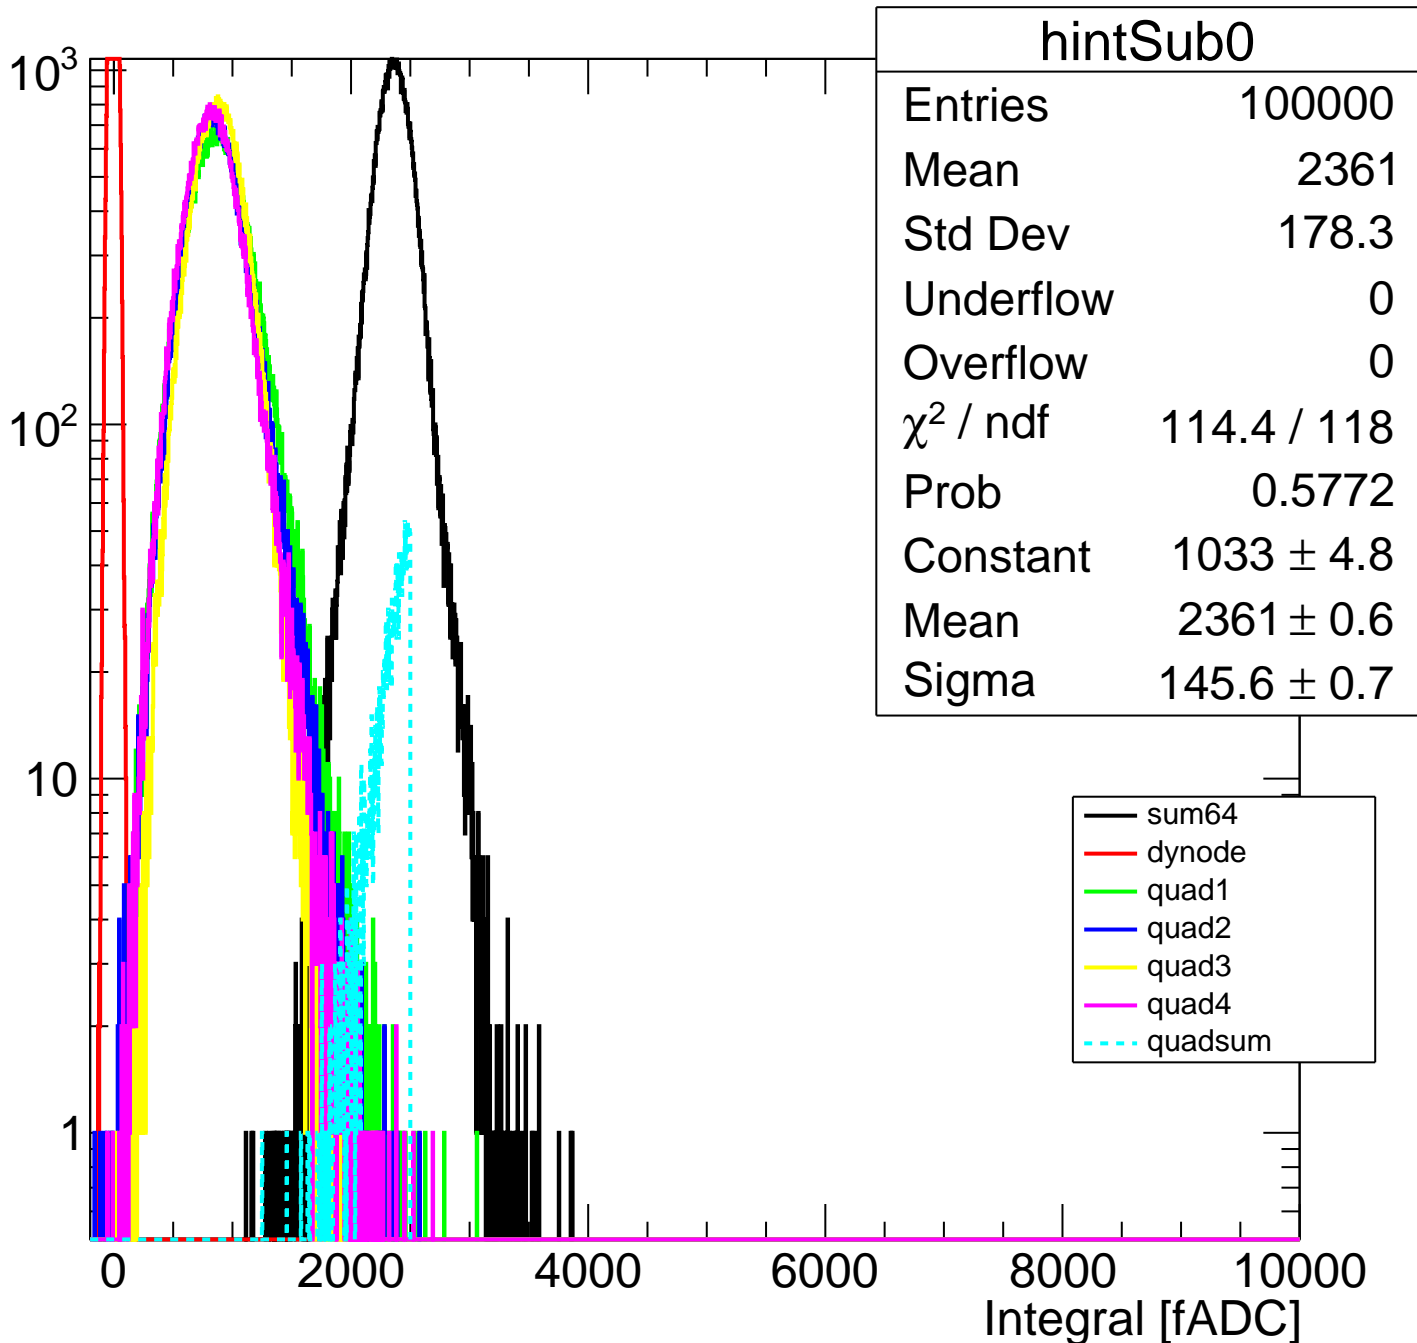

Pedestal Distribution (average fADC count between 8 - 80 ns)

Amplitude Distribution (no pedestal subtraction)

Integral Distribution (no pedestal subtraction)

Amplitude Distribution (with pedestal subtraction)

Integral Distribution (with pedestal subtraction)

Amplitude (pedestal subtracted)

Integral (pedestal subtracted)