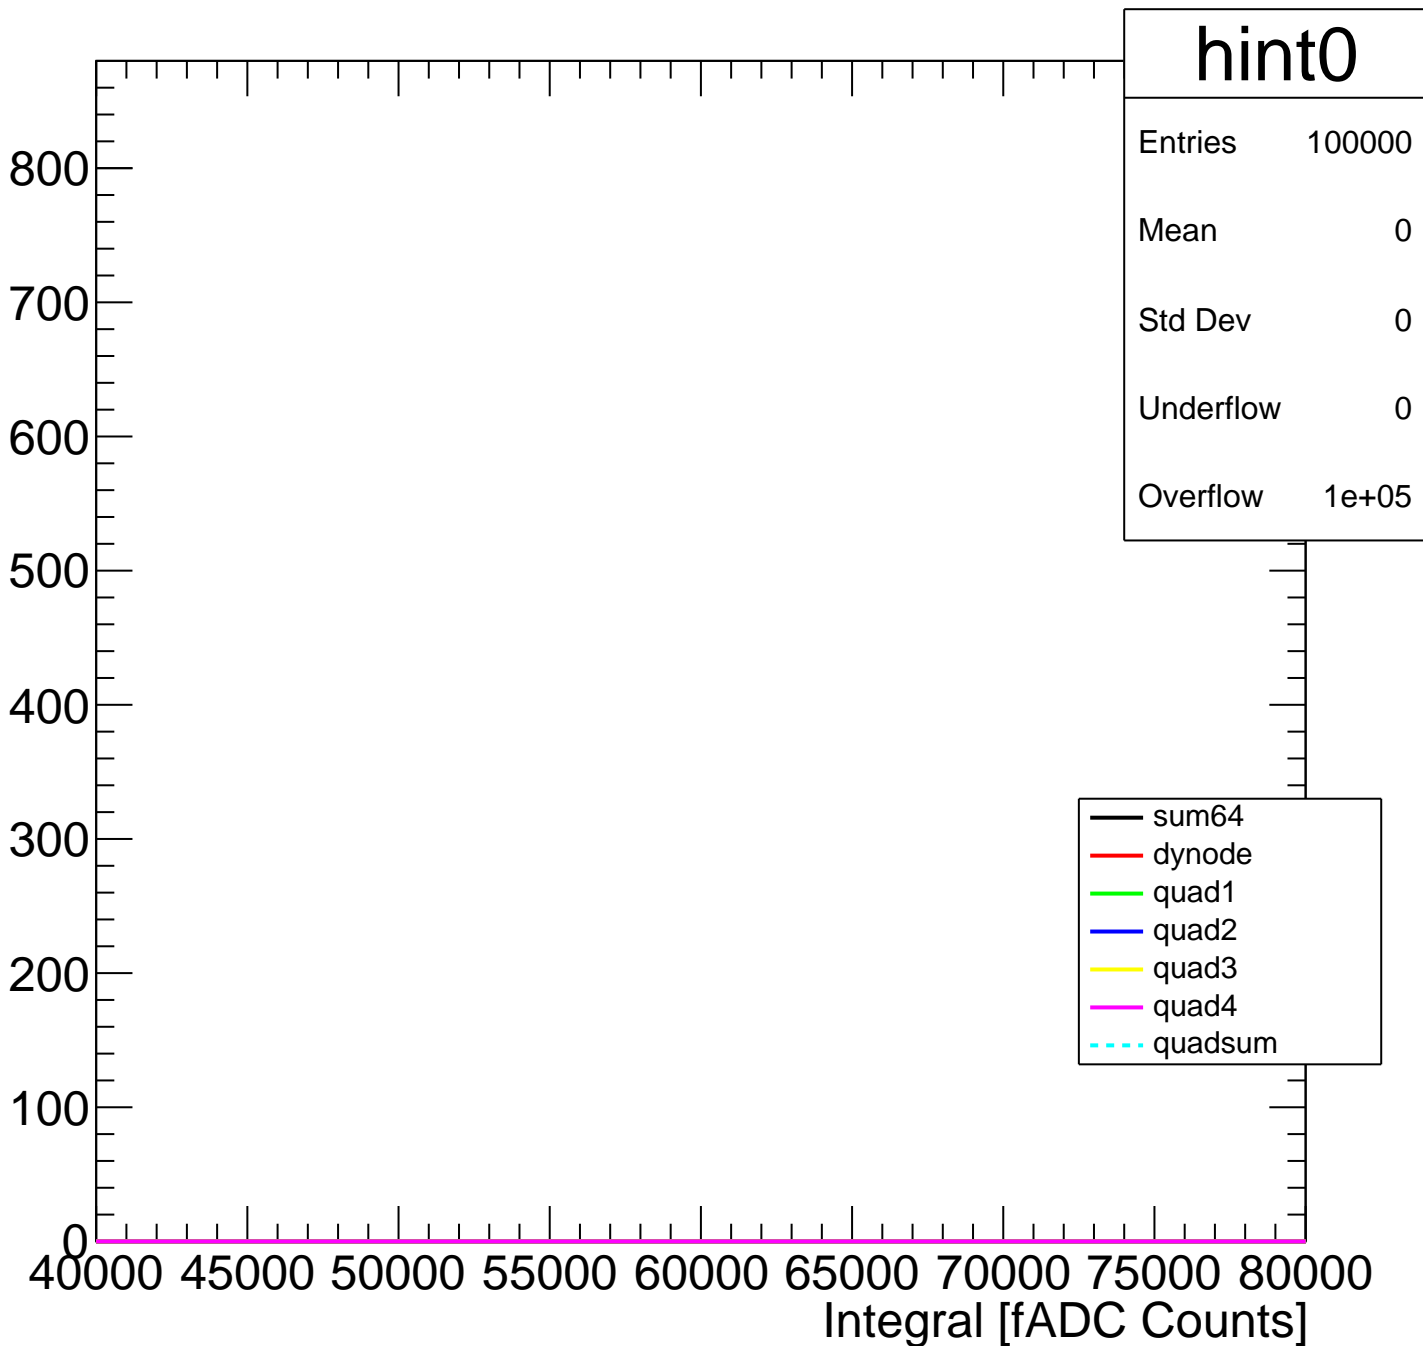

Pedestal Distribution (average fADC count between 8 - 80 ns)

Amplitude Distribution (no pedestal subtraction)

Integral Distribution (no pedestal subtraction)

Amplitude Distribution (with pedestal subtraction)

Integral Distribution (with pedestal subtraction)

Amplitude (pedestal subtracted)

Integral (pedestal subtracted)