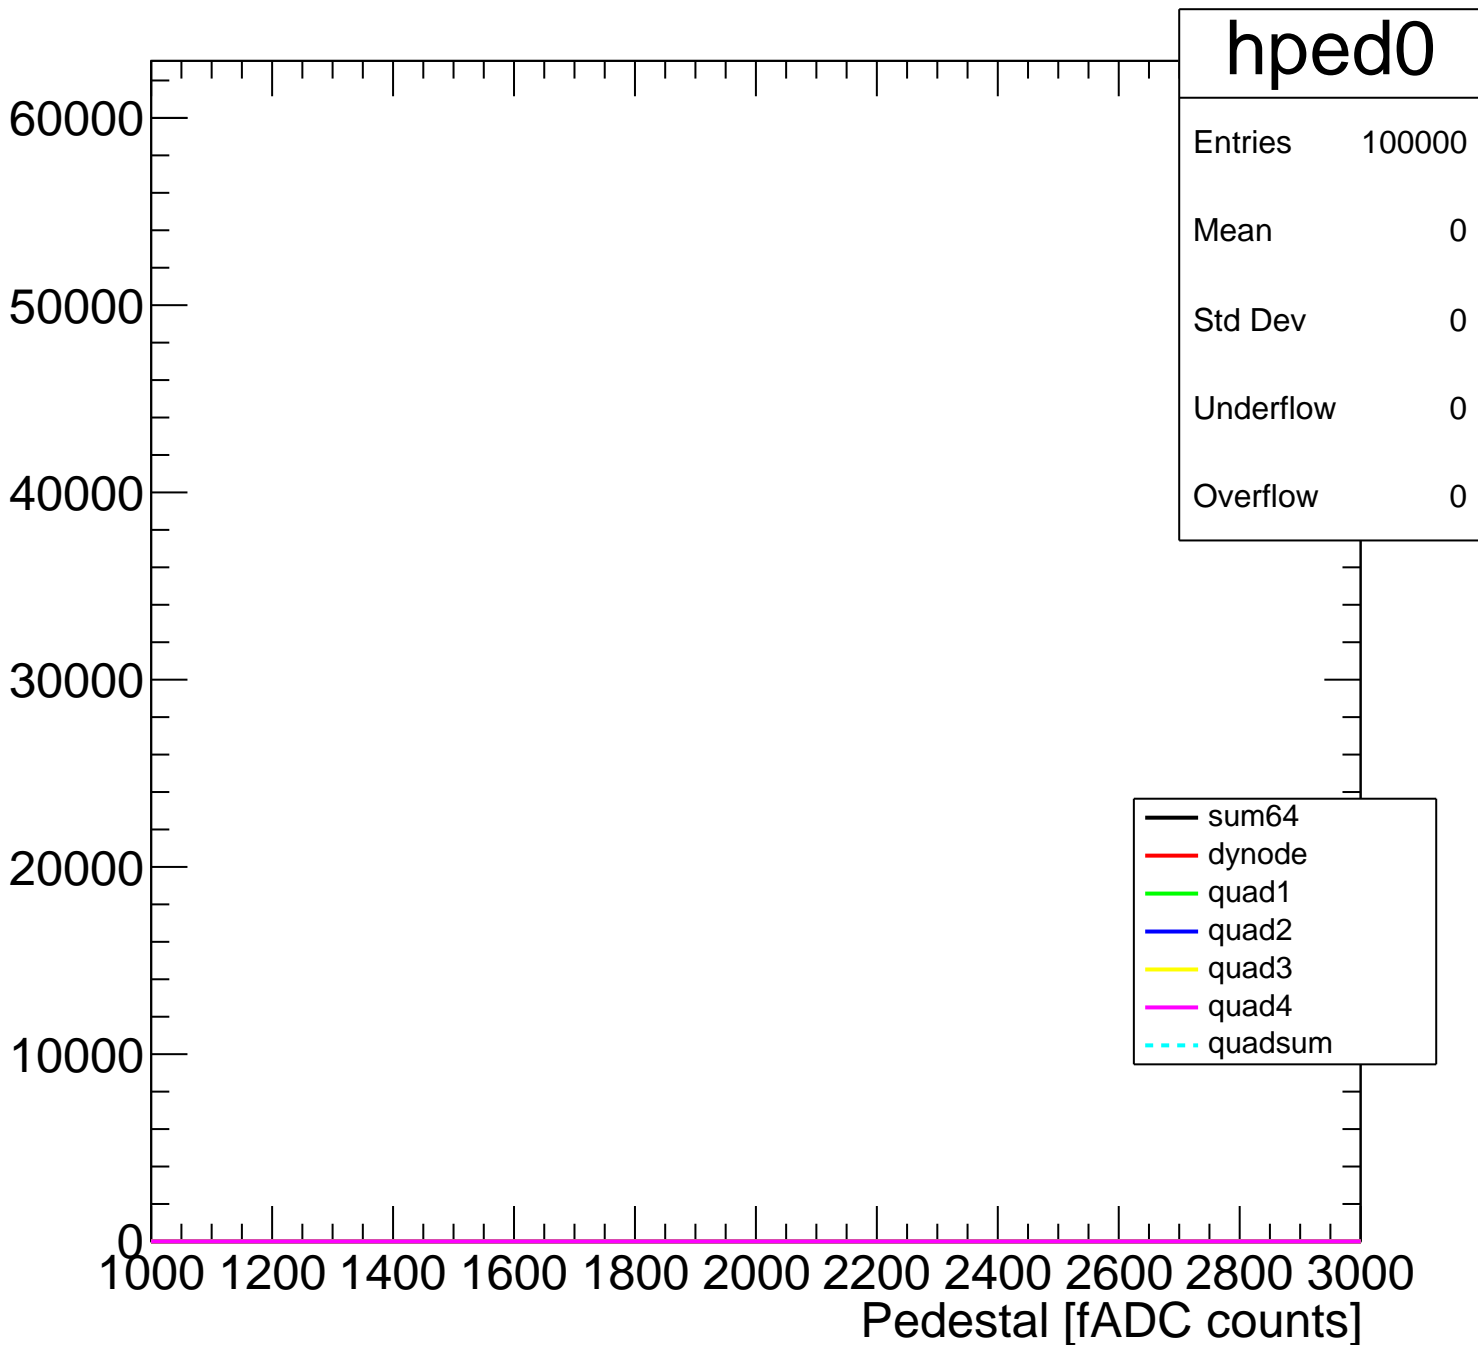

Pedestal Distribution (average fADC count between 8 - 80 ns)

Amplitude Distribution (no pedestal subtraction)

Integral Distribution (no pedestal subtraction)

Amplitude Distribution (with pedestal subtraction)

Integral Distribution (with pedestal subtraction)

Amplitude (pedestal subtracted)

Integral (pedestal subtracted)