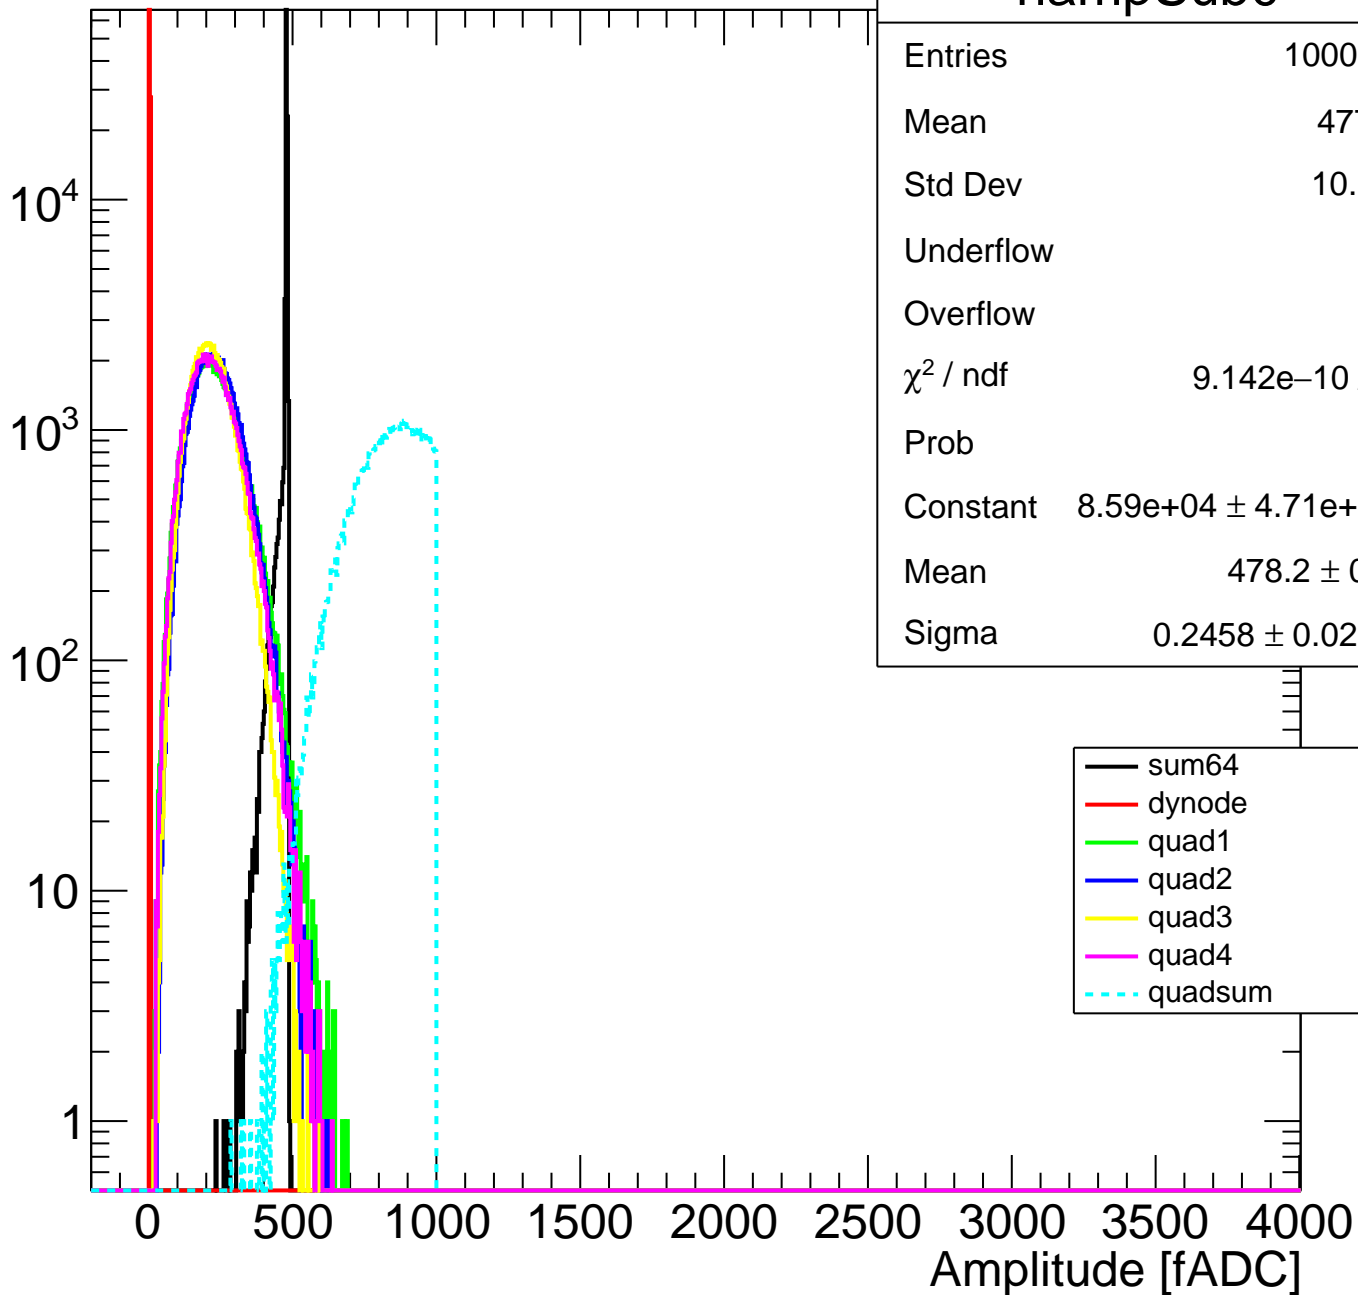

Pedestal Distribution (average fADC count between 8 - 80 ns)

Amplitude Distribution (no pedestal subtraction)

Integral Distribution (no pedestal subtraction)

Amplitude Distribution (with pedestal subtraction)

Integral Distribution (with pedestal subtraction)

Amplitude (pedestal subtracted)

Integral (pedestal subtracted)