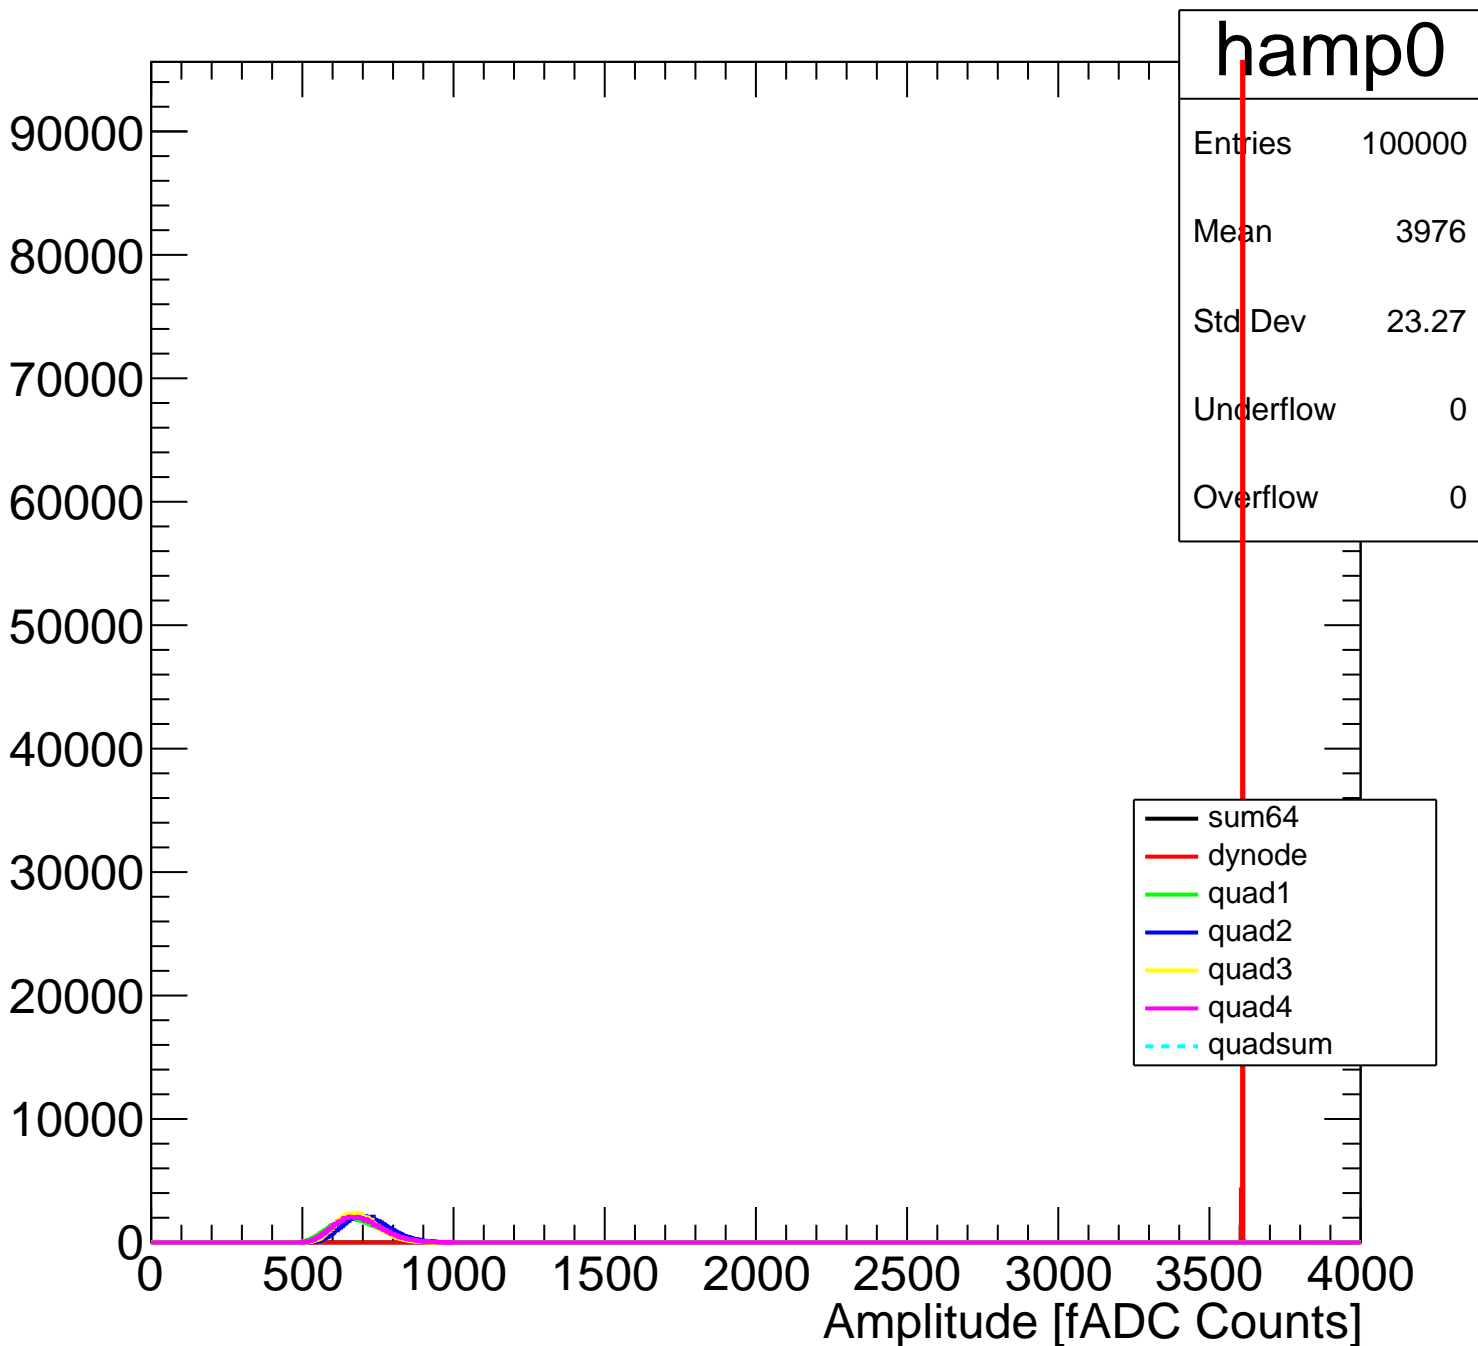

Pedestal Distribution (average fADC count between 8 - 80 ns)

Amplitude Distribution (no pedestal subtraction)

Integral Distribution (no pedestal subtraction)

Amplitude Distribution (with pedestal subtraction)

Integral Distribution (with pedestal subtraction)

Amplitude (pedestal subtracted)

Integral (pedestal subtracted)