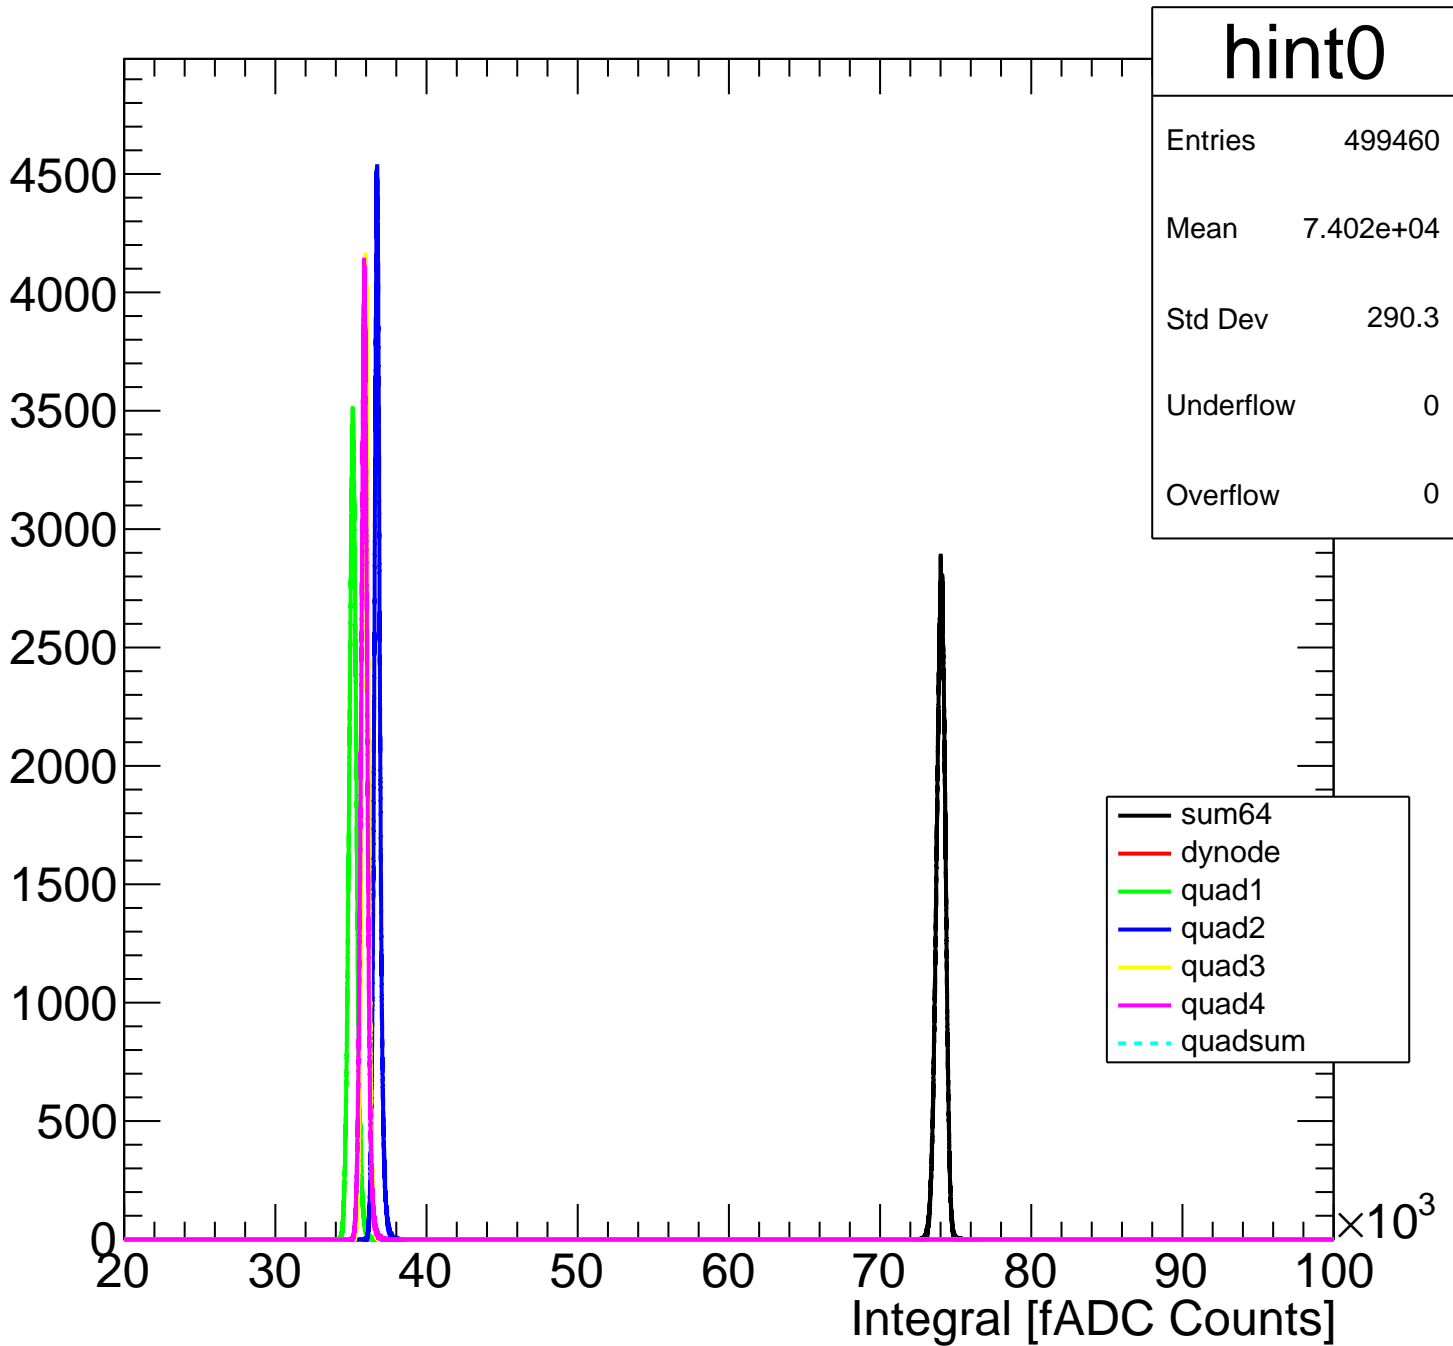

Pedestal Distribution (average fADC count between 8 - 80 ns)

Amplitude Distribution (no pedestal subtraction)

Integral Distribution (no pedestal subtraction)

Amplitude Distribution (with pedestal subtraction)

Integral Distribution (with pedestal subtraction)

Amplitude (pedestal subtracted)

Integral (pedestal subtracted)