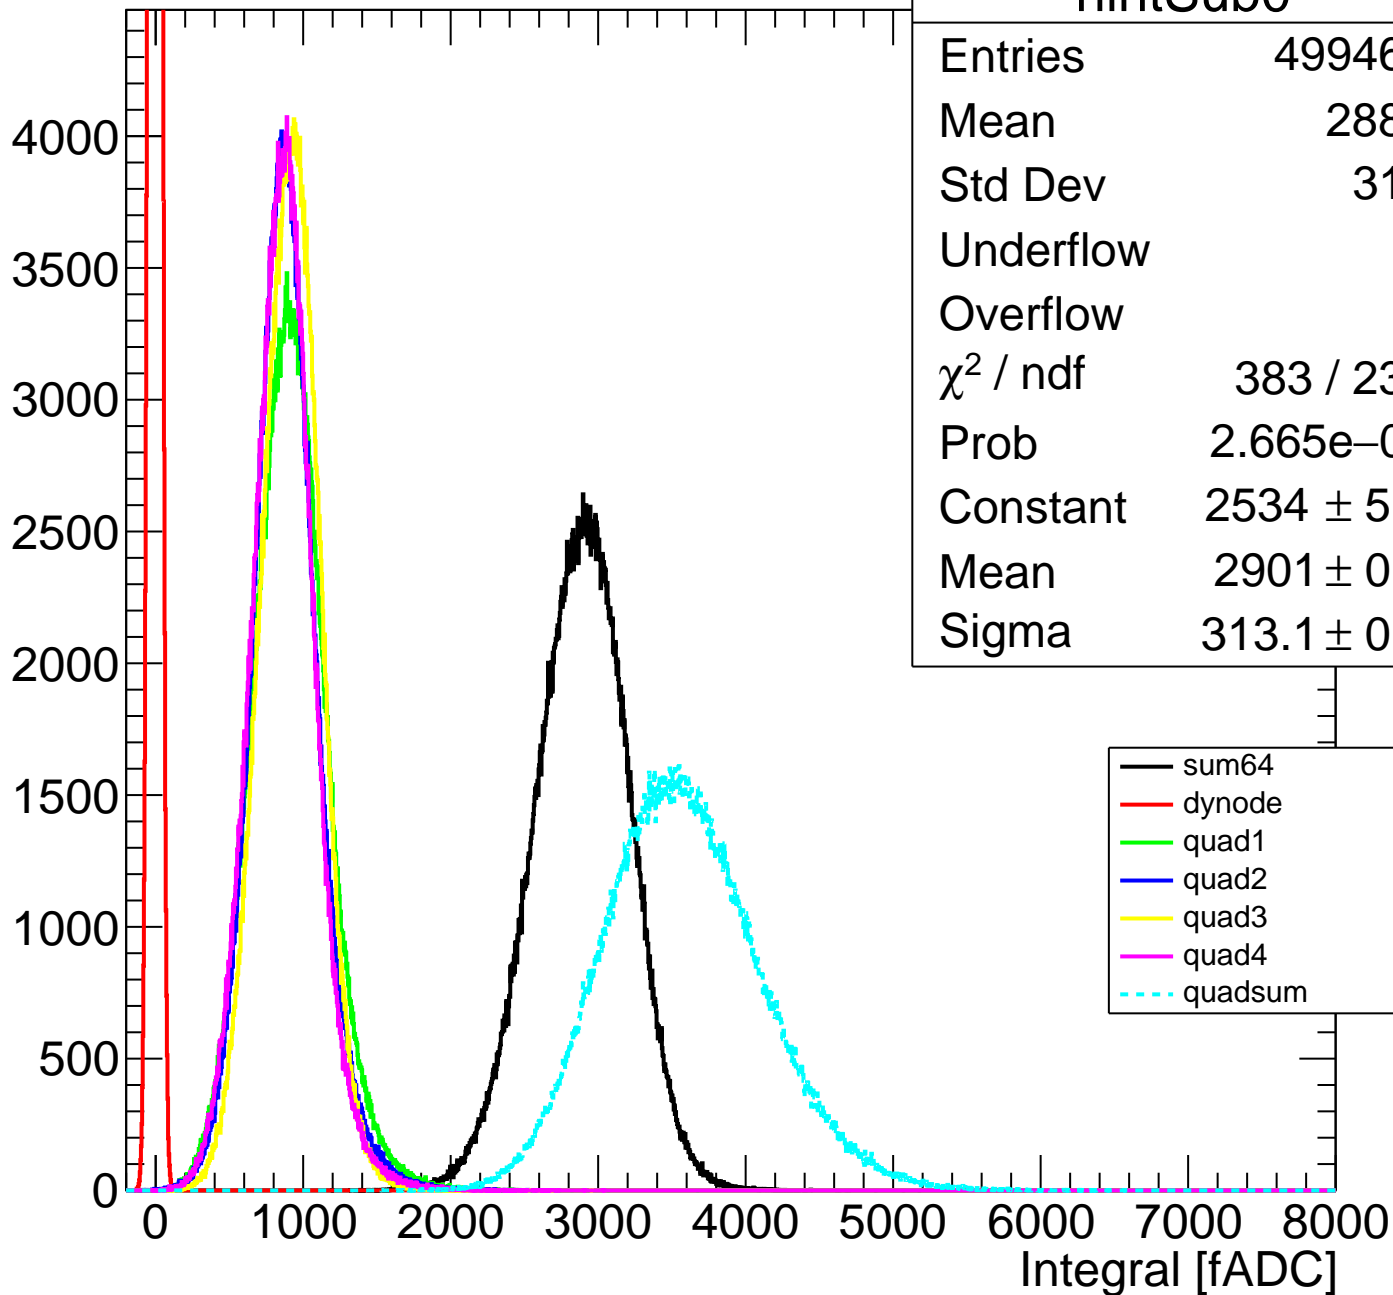

Pedestal Distribution (average fADC count between 8 - 80 ns)

Amplitude Distribution (no pedestal subtraction)

Integral Distribution (no pedestal subtraction)

Amplitude Distribution (with pedestal subtraction)

Integral Distribution (with pedestal subtraction)

Amplitude (pedestal subtracted)

Integral (pedestal subtracted)