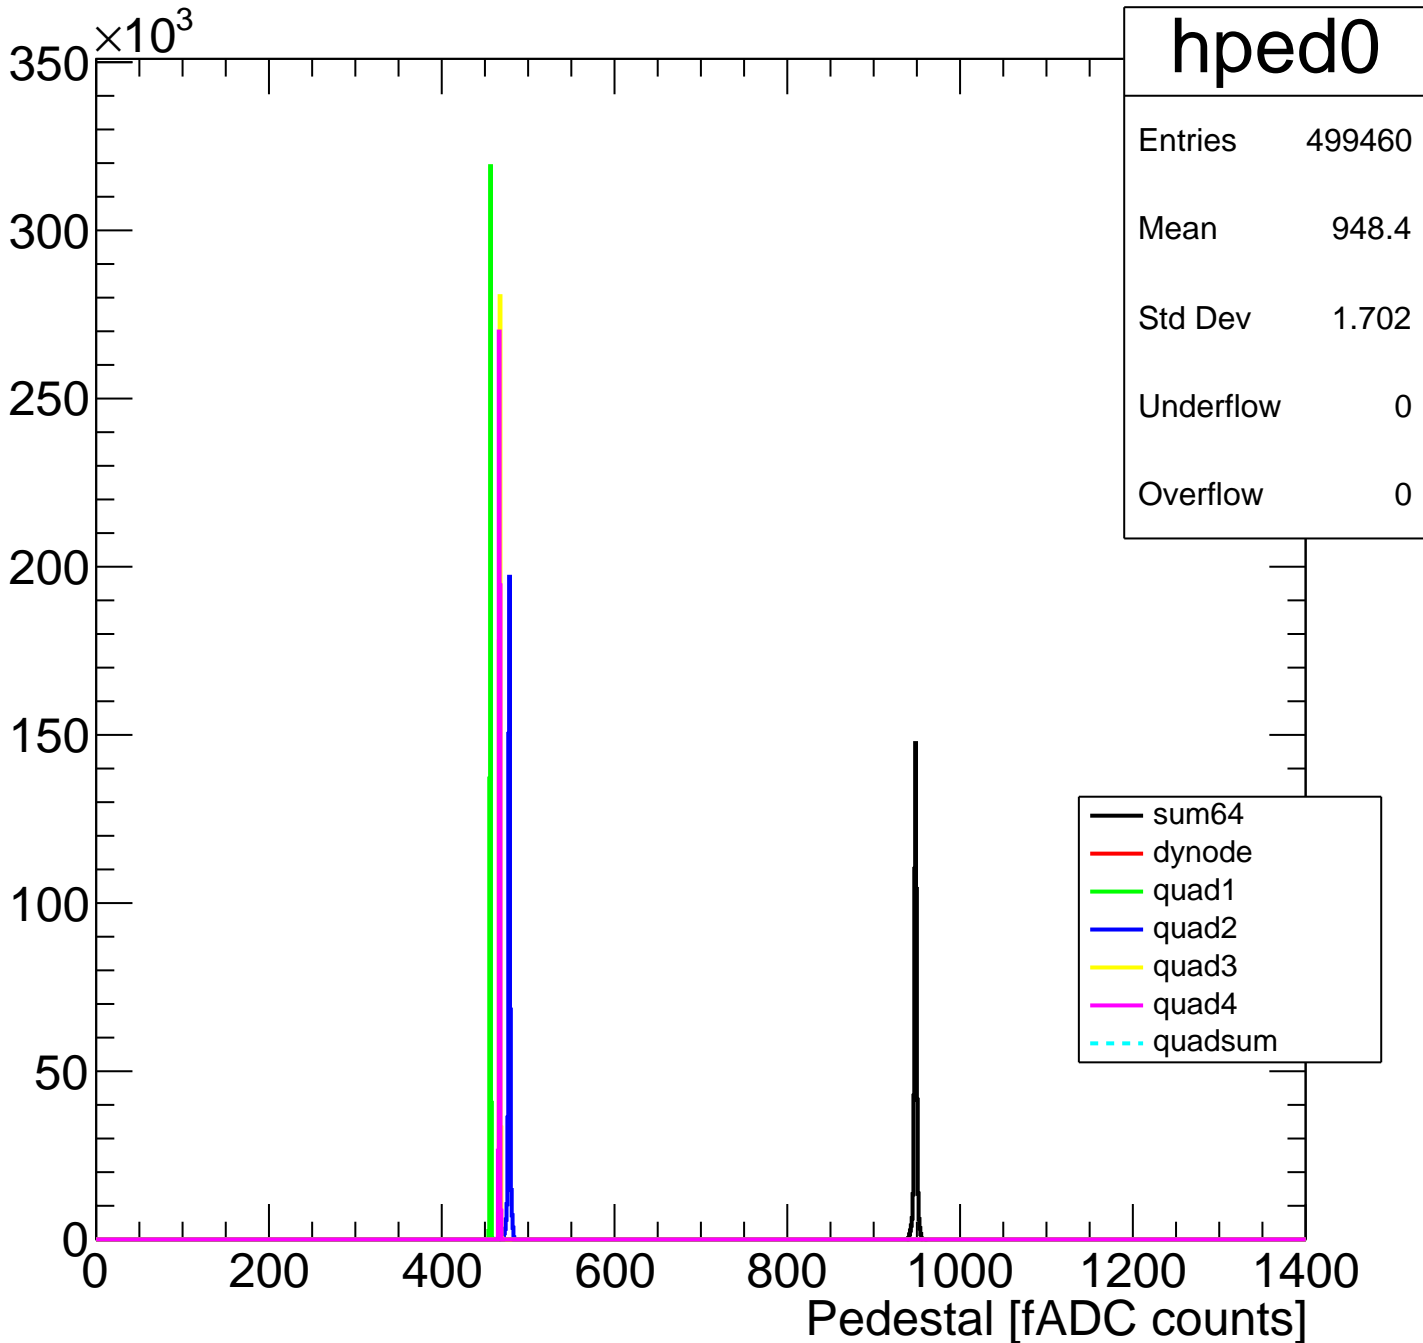

Pedestal Distribution (average fADC count between 8 - 80 ns)

Amplitude Distribution (no pedestal subtraction)

Integral Distribution (no pedestal subtraction)

Amplitude Distribution (with pedestal subtraction)

Integral Distribution (with pedestal subtraction)

Amplitude (pedestal subtracted)

Integral (pedestal subtracted)