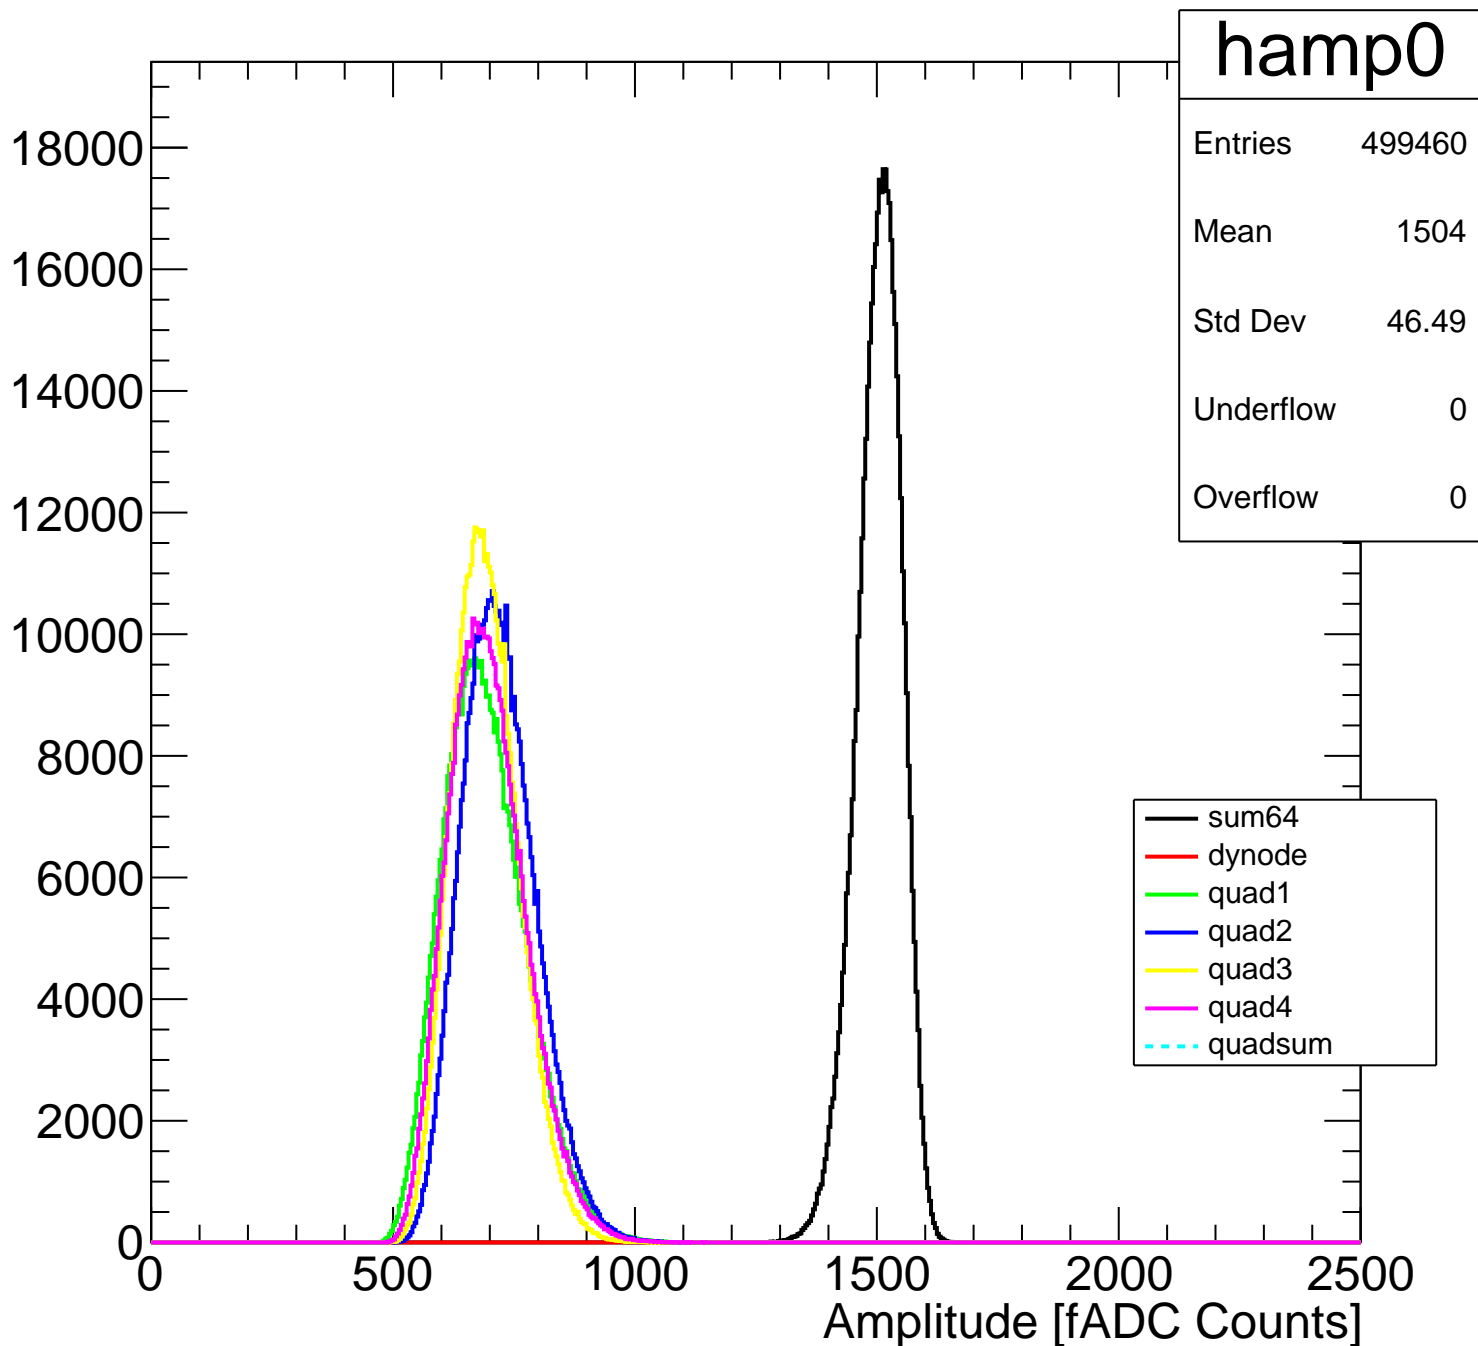

Pedestal Distribution (average fADC count between 8 - 80 ns)

Amplitude Distribution (no pedestal subtraction)

Integral Distribution (no pedestal subtraction)

Amplitude Distribution (with pedestal subtraction)

Integral Distribution (with pedestal subtraction)

Amplitude (pedestal subtracted)

Integral (pedestal subtracted)