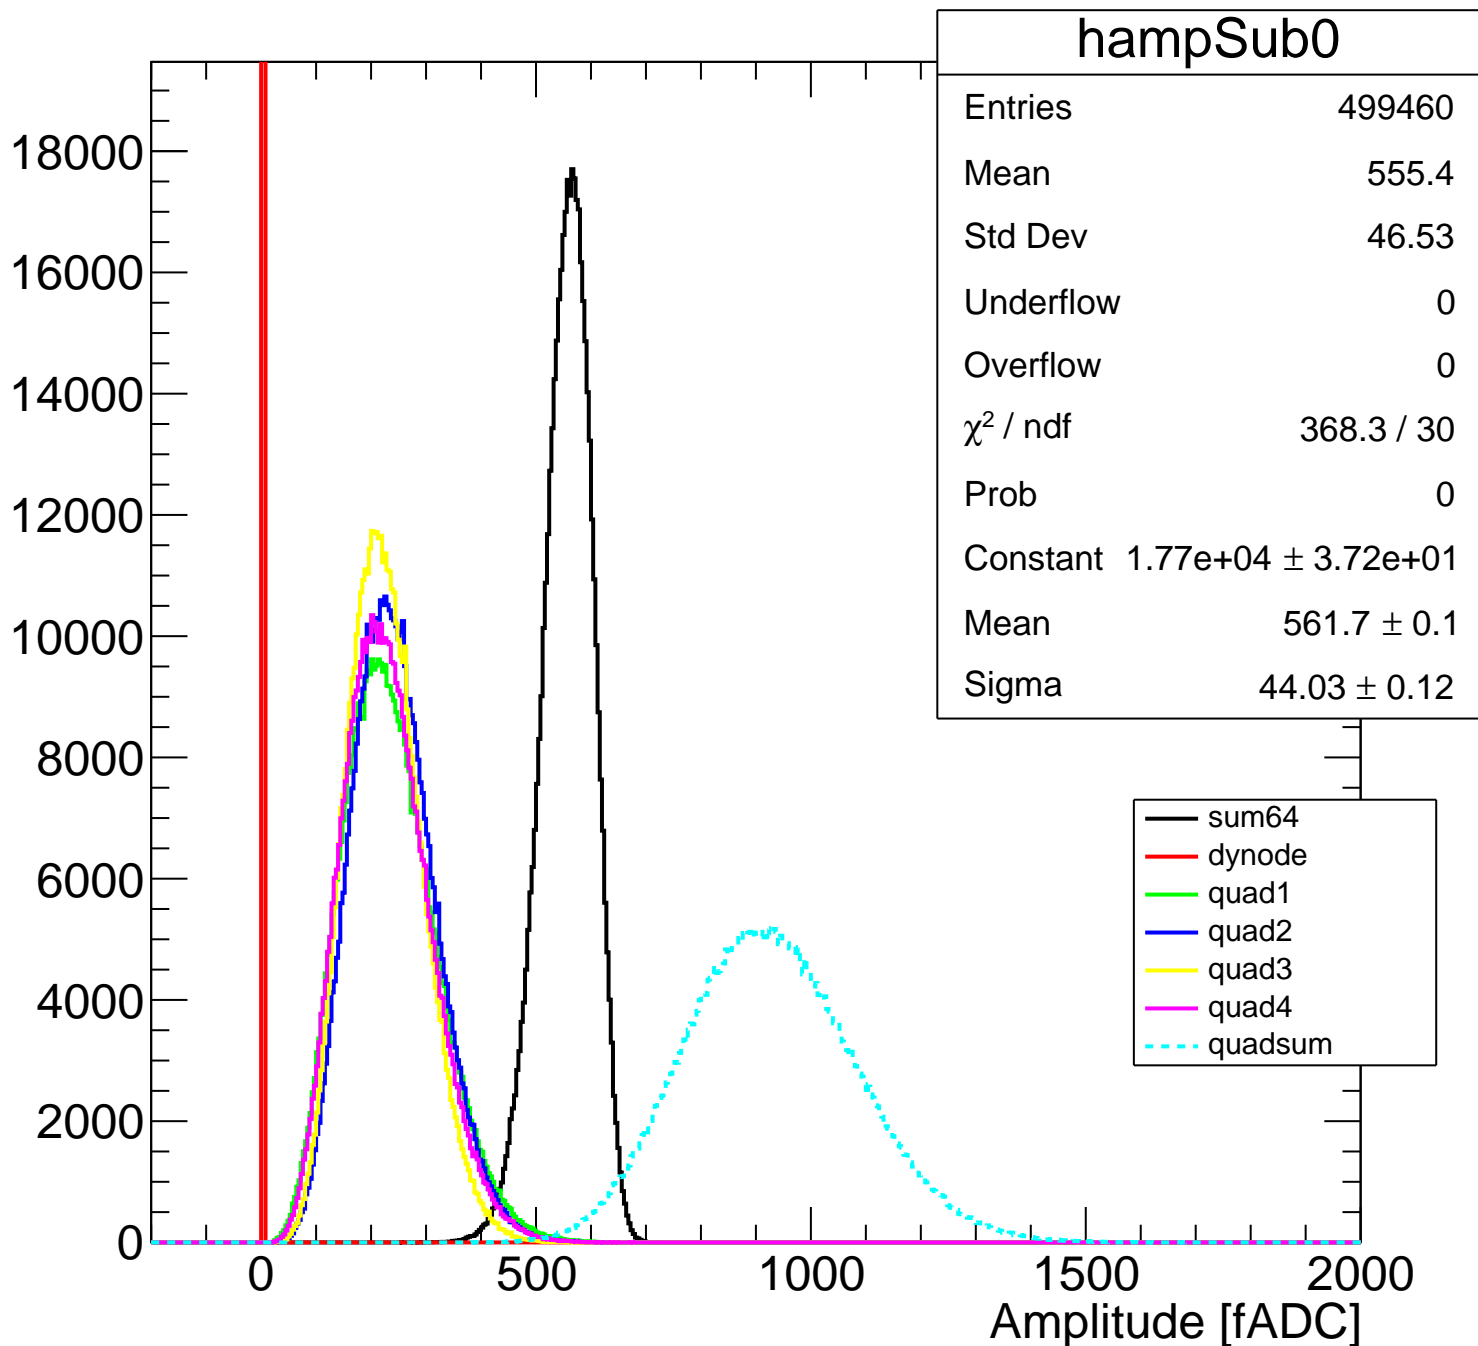

Pedestal Distribution (average fADC count between 8 - 80 ns)

Amplitude Distribution (no pedestal subtraction)

Integral Distribution (no pedestal subtraction)

Amplitude Distribution (with pedestal subtraction)

Integral Distribution (with pedestal subtraction)

Amplitude (pedestal subtracted)

Integral (pedestal subtracted)