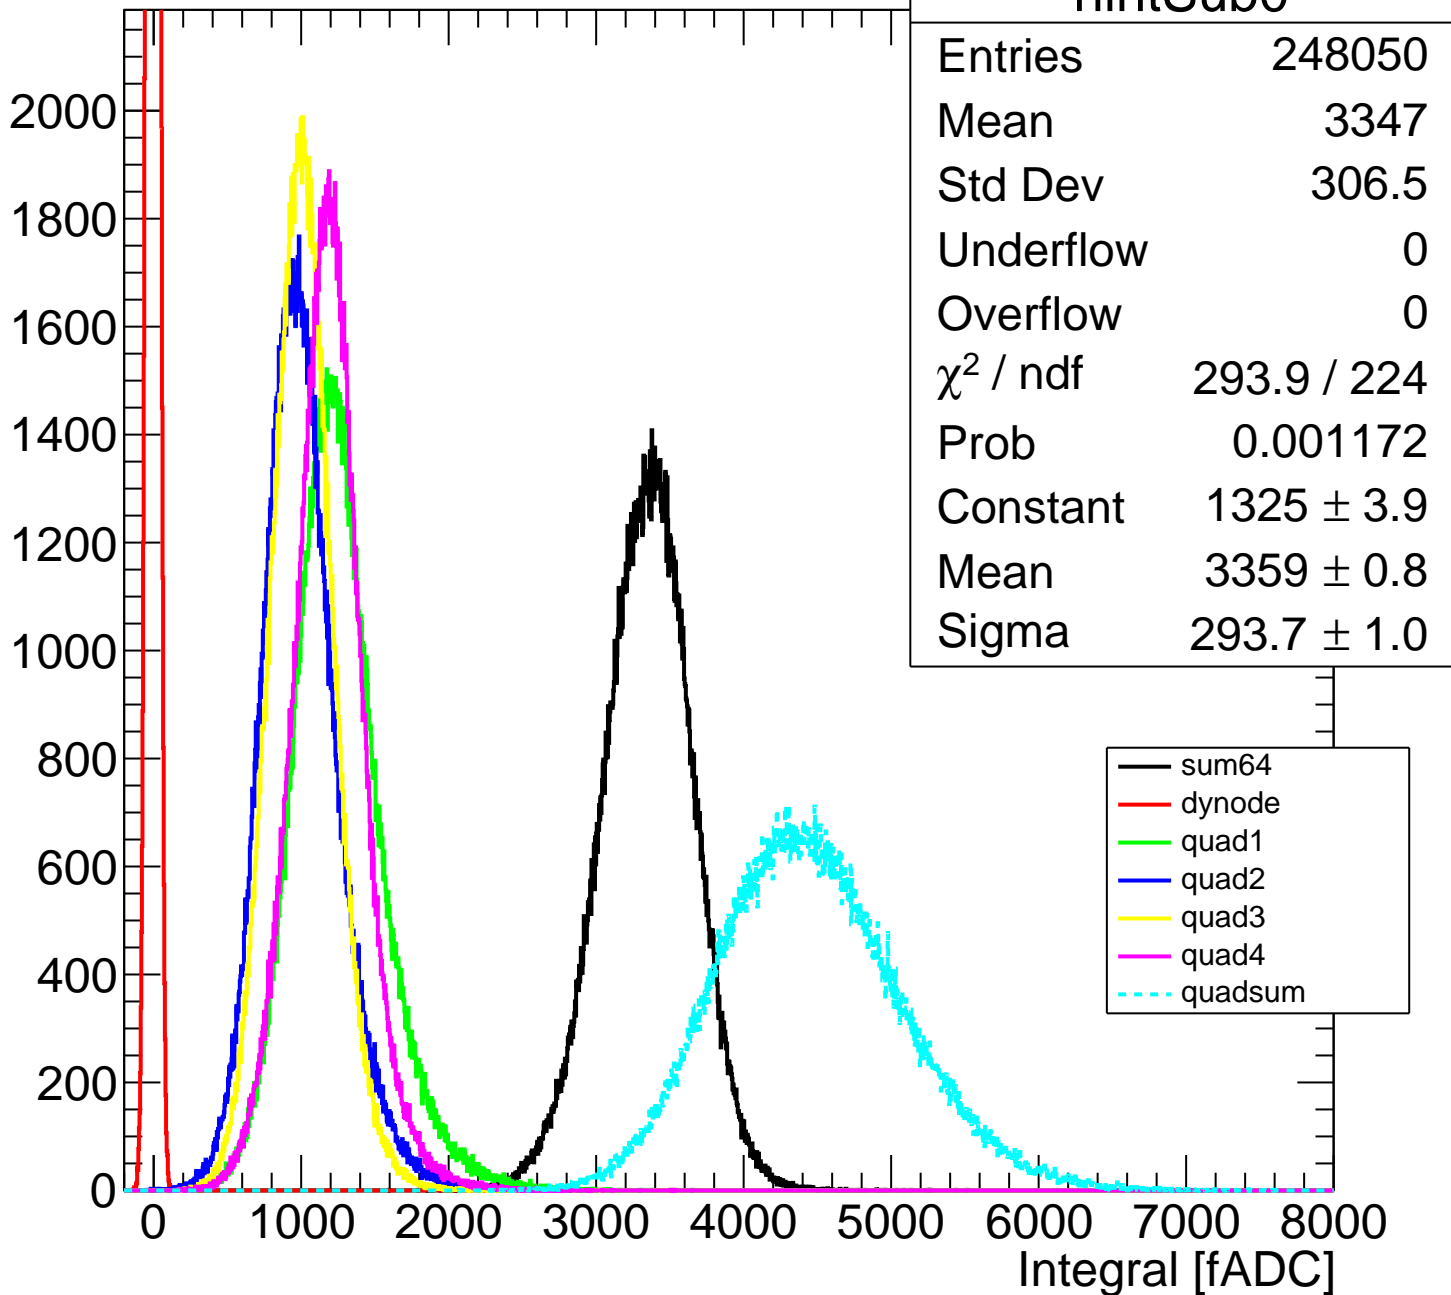

Pedestal Distribution (average fADC count between 8 - 80 ns)

Amplitude Distribution (no pedestal subtraction)

Integral Distribution (no pedestal subtraction)

Amplitude Distribution (with pedestal subtraction)

Integral Distribution (with pedestal subtraction)

Amplitude (pedestal subtracted)

Integral (pedestal subtracted)