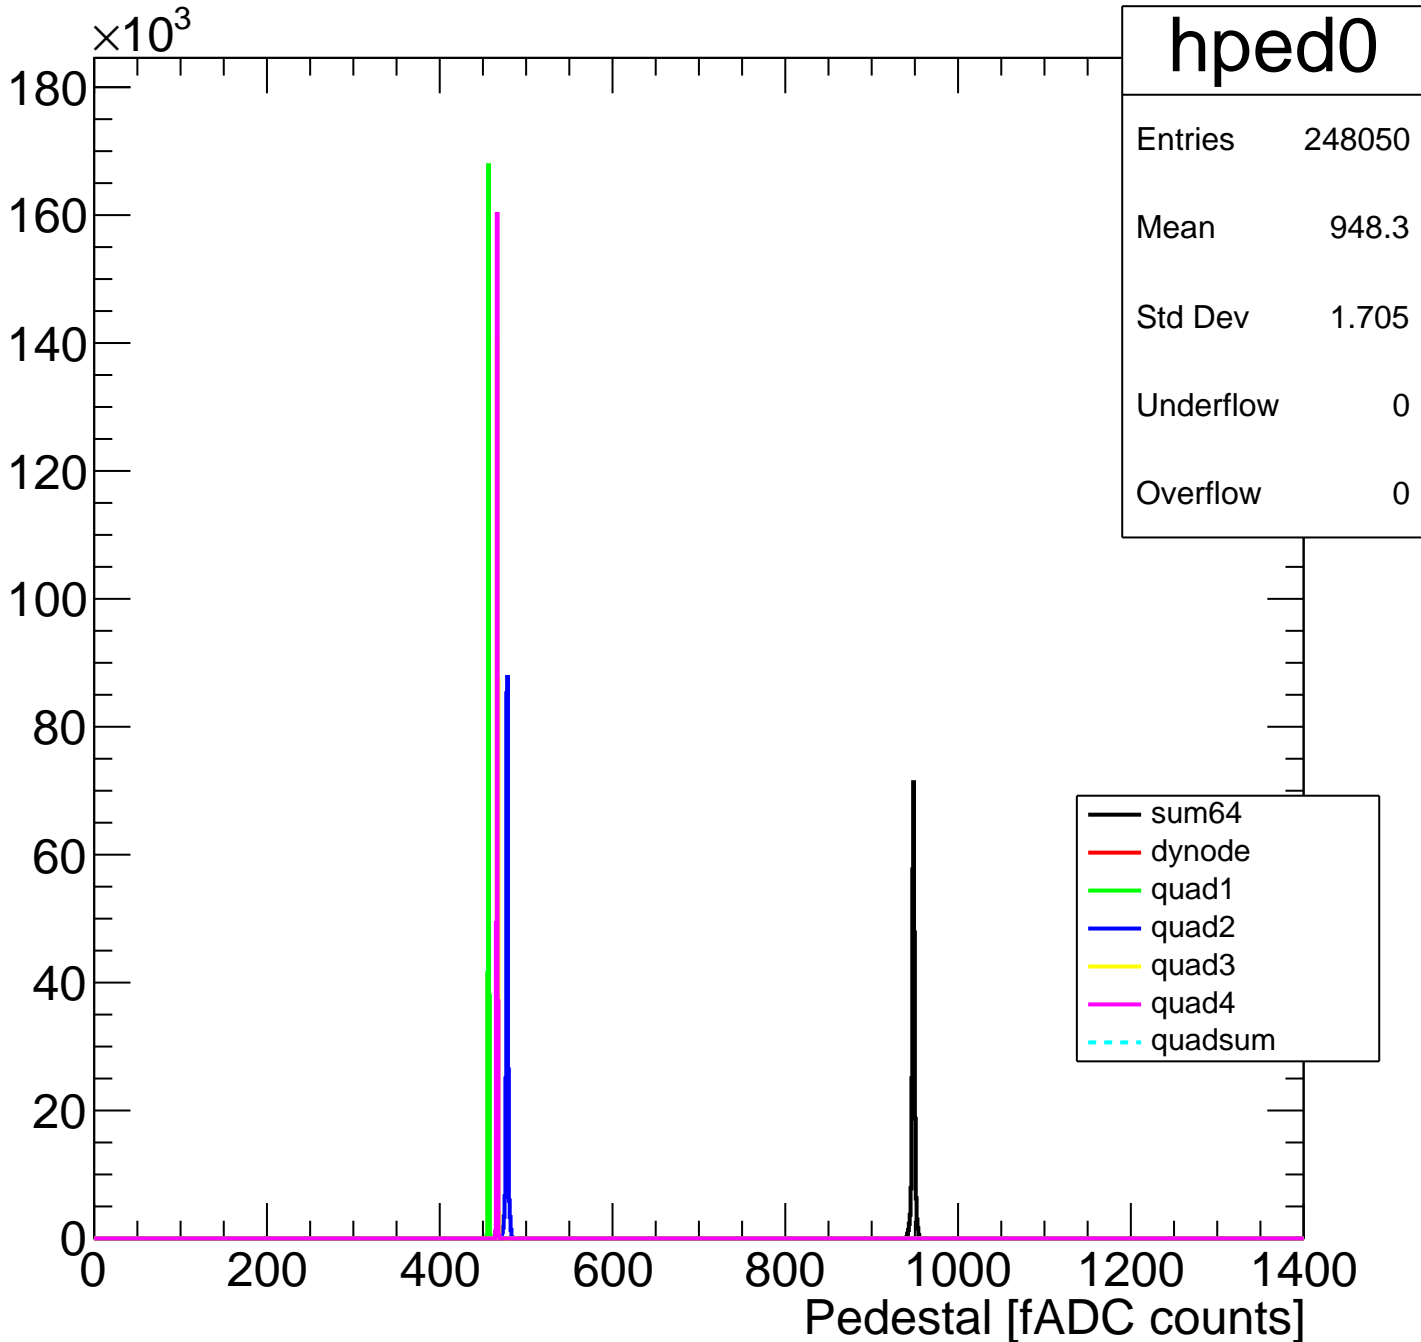

Pedestal Distribution (average fADC count between 8 - 80 ns)

Amplitude Distribution (no pedestal subtraction)

Integral Distribution (no pedestal subtraction)

Amplitude Distribution (with pedestal subtraction)

Integral Distribution (with pedestal subtraction)

Amplitude (pedestal subtracted)

Integral (pedestal subtracted)