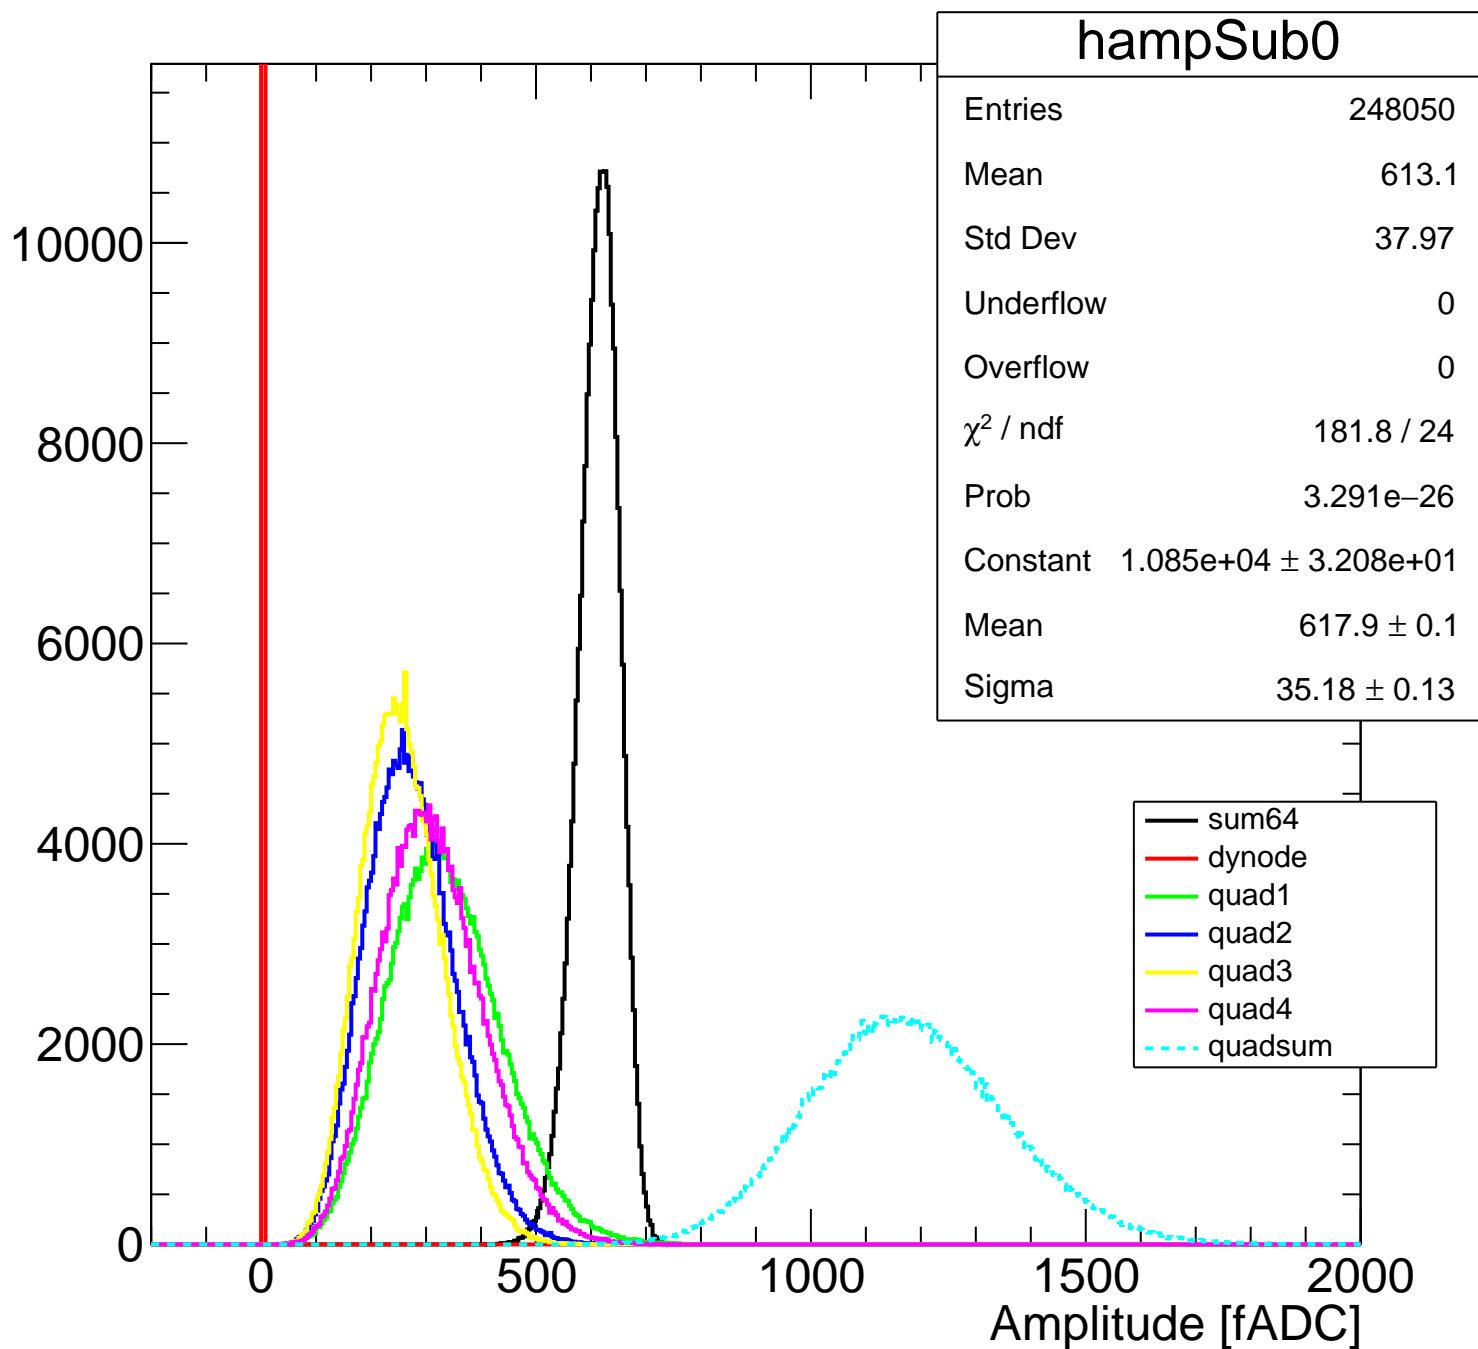

Pedestal Distribution (average fADC count between 8 - 80 ns)

Amplitude Distribution (no pedestal subtraction)

Integral Distribution (no pedestal subtraction)

Amplitude Distribution (with pedestal subtraction)

Integral Distribution (with pedestal subtraction)

Amplitude (pedestal subtracted)

Integral (pedestal subtracted)