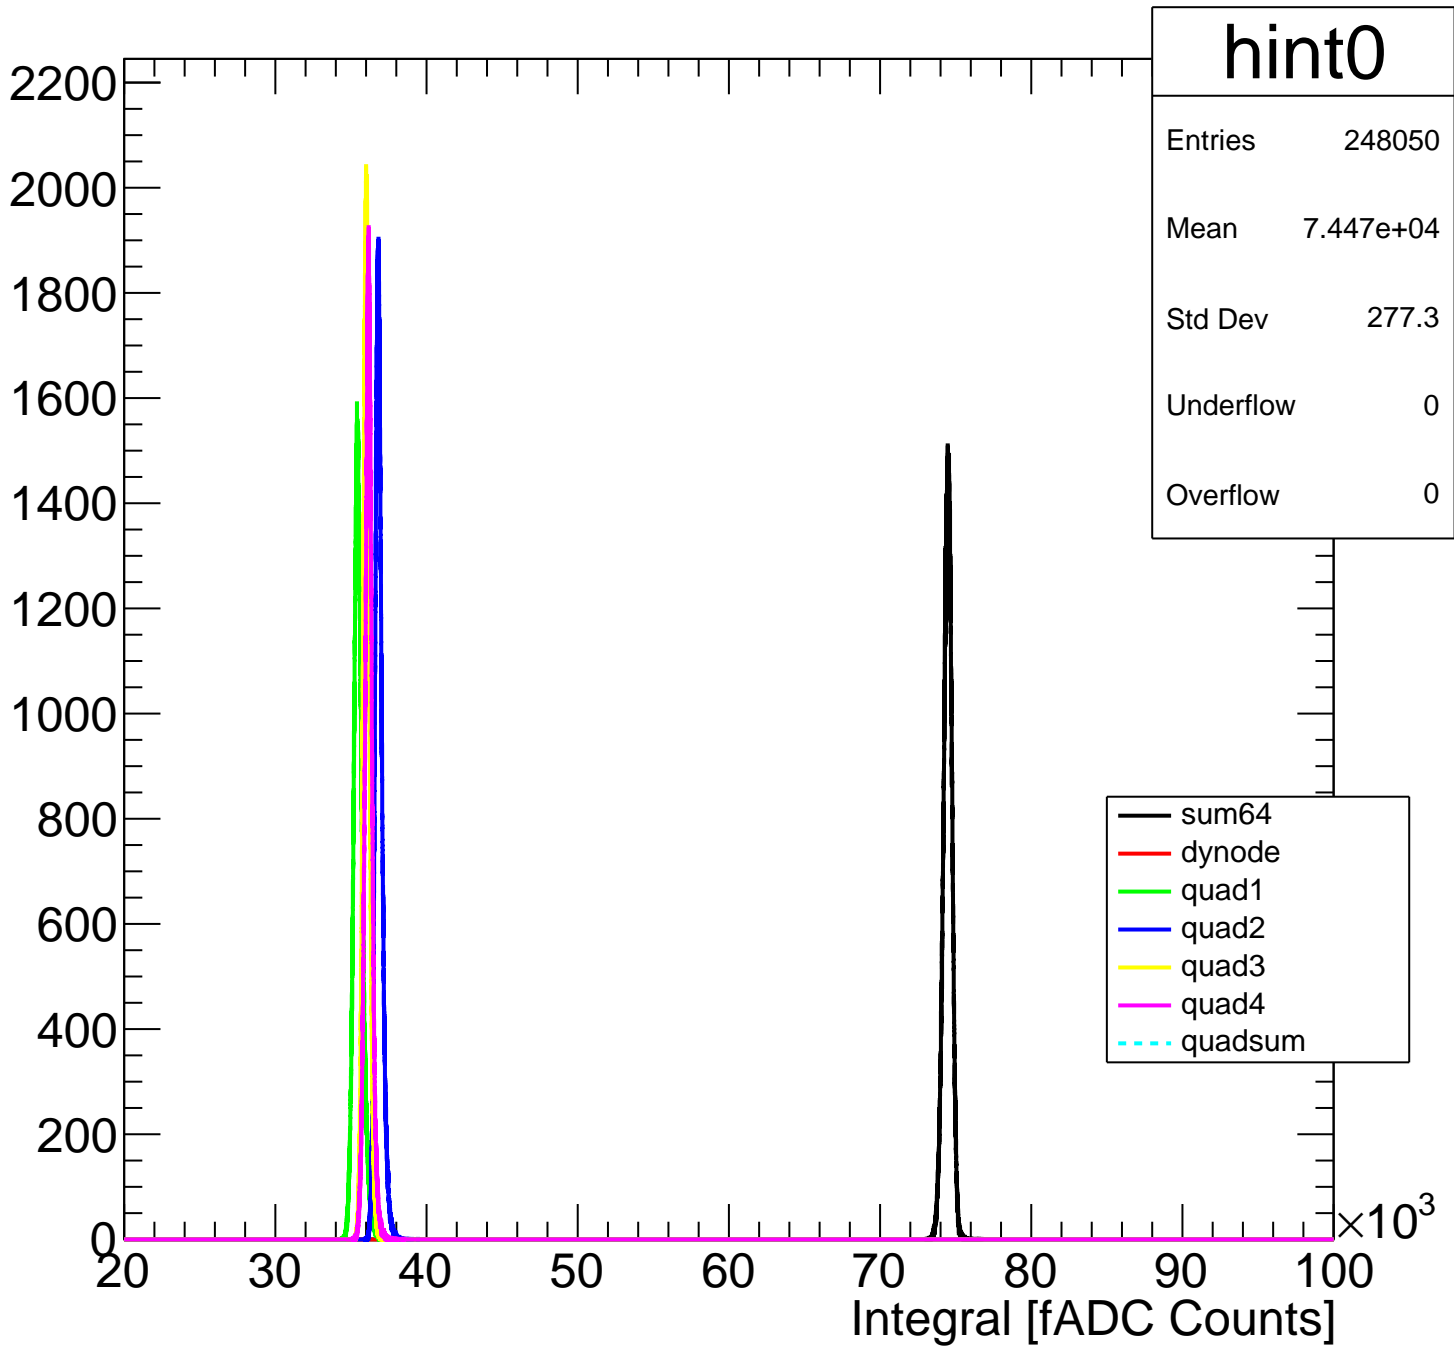

Pedestal Distribution (average fADC count between 8 - 80 ns)

Amplitude Distribution (no pedestal subtraction)

Integral Distribution (no pedestal subtraction)

Amplitude Distribution (with pedestal subtraction)

Integral Distribution (with pedestal subtraction)

Amplitude (pedestal subtracted)

Integral (pedestal subtracted)