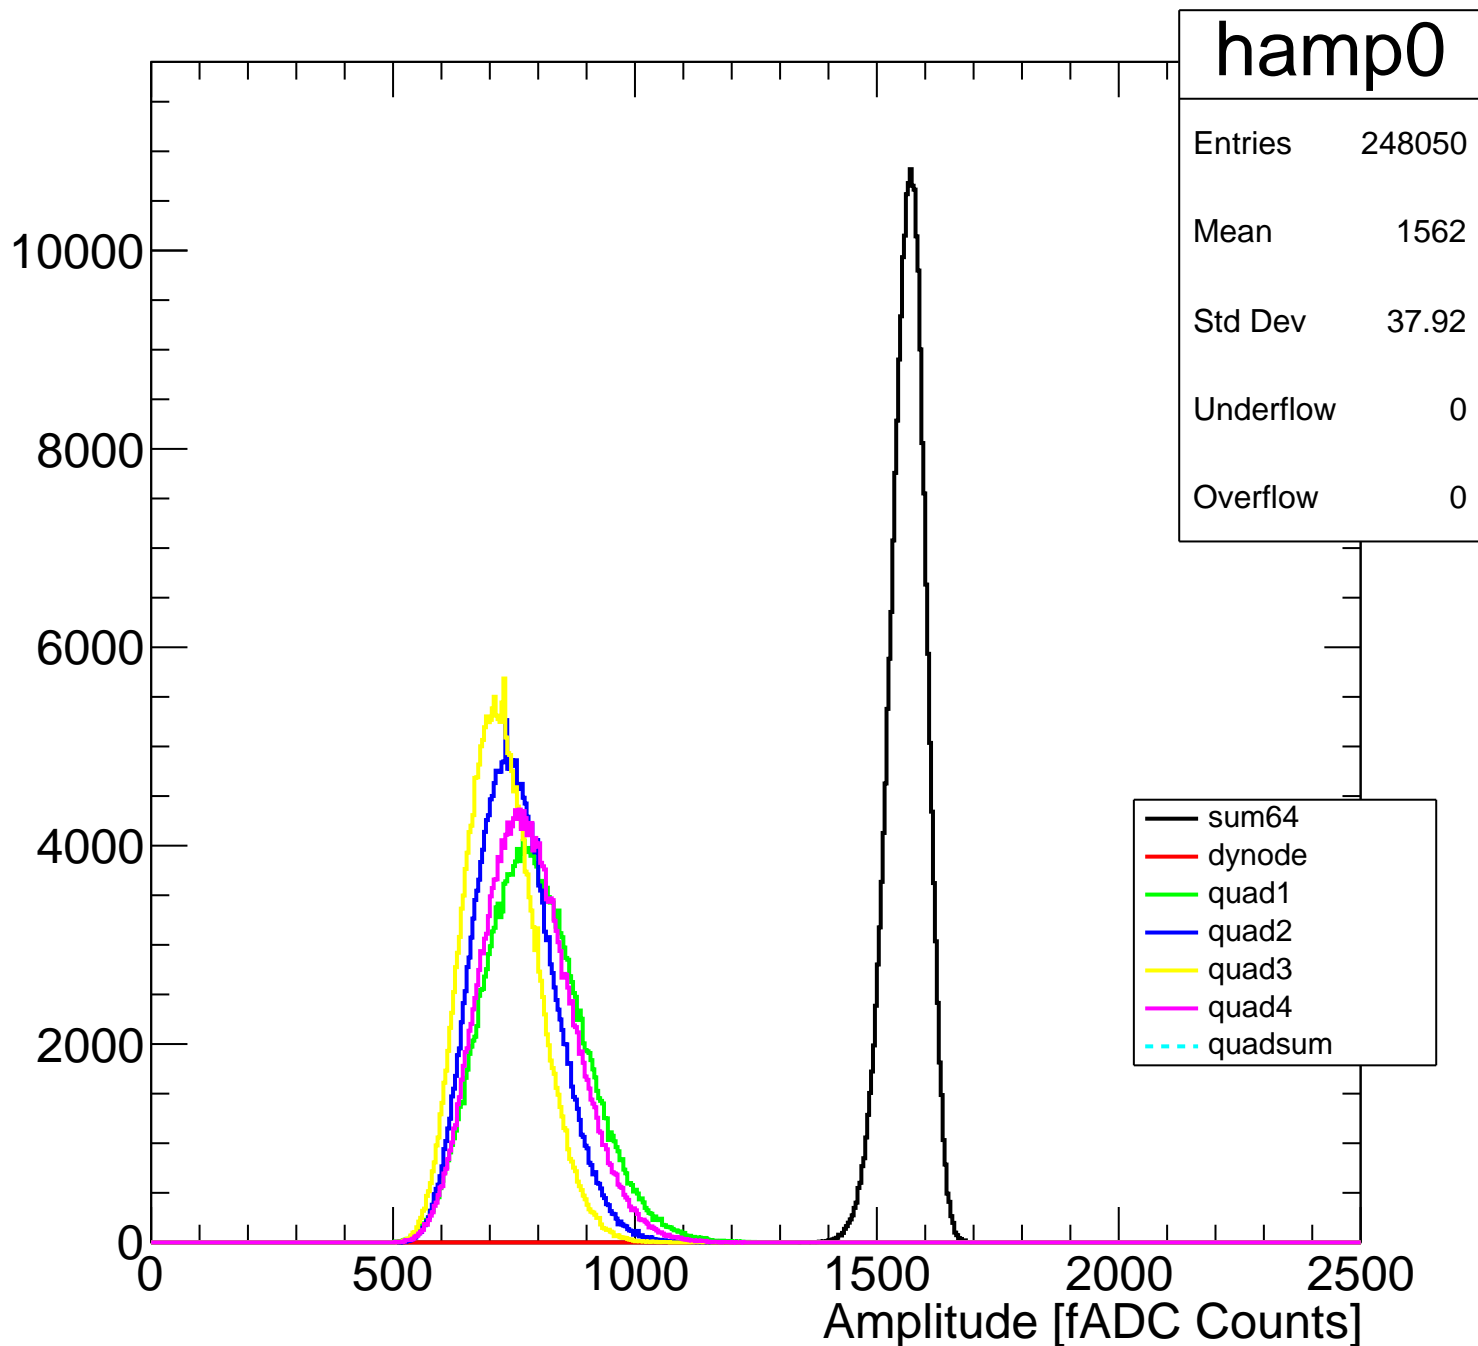

Pedestal Distribution (average fADC count between 8 - 80 ns)

Amplitude Distribution (no pedestal subtraction)

Integral Distribution (no pedestal subtraction)

Amplitude Distribution (with pedestal subtraction)

Integral Distribution (with pedestal subtraction)

Amplitude (pedestal subtracted)

Integral (pedestal subtracted)