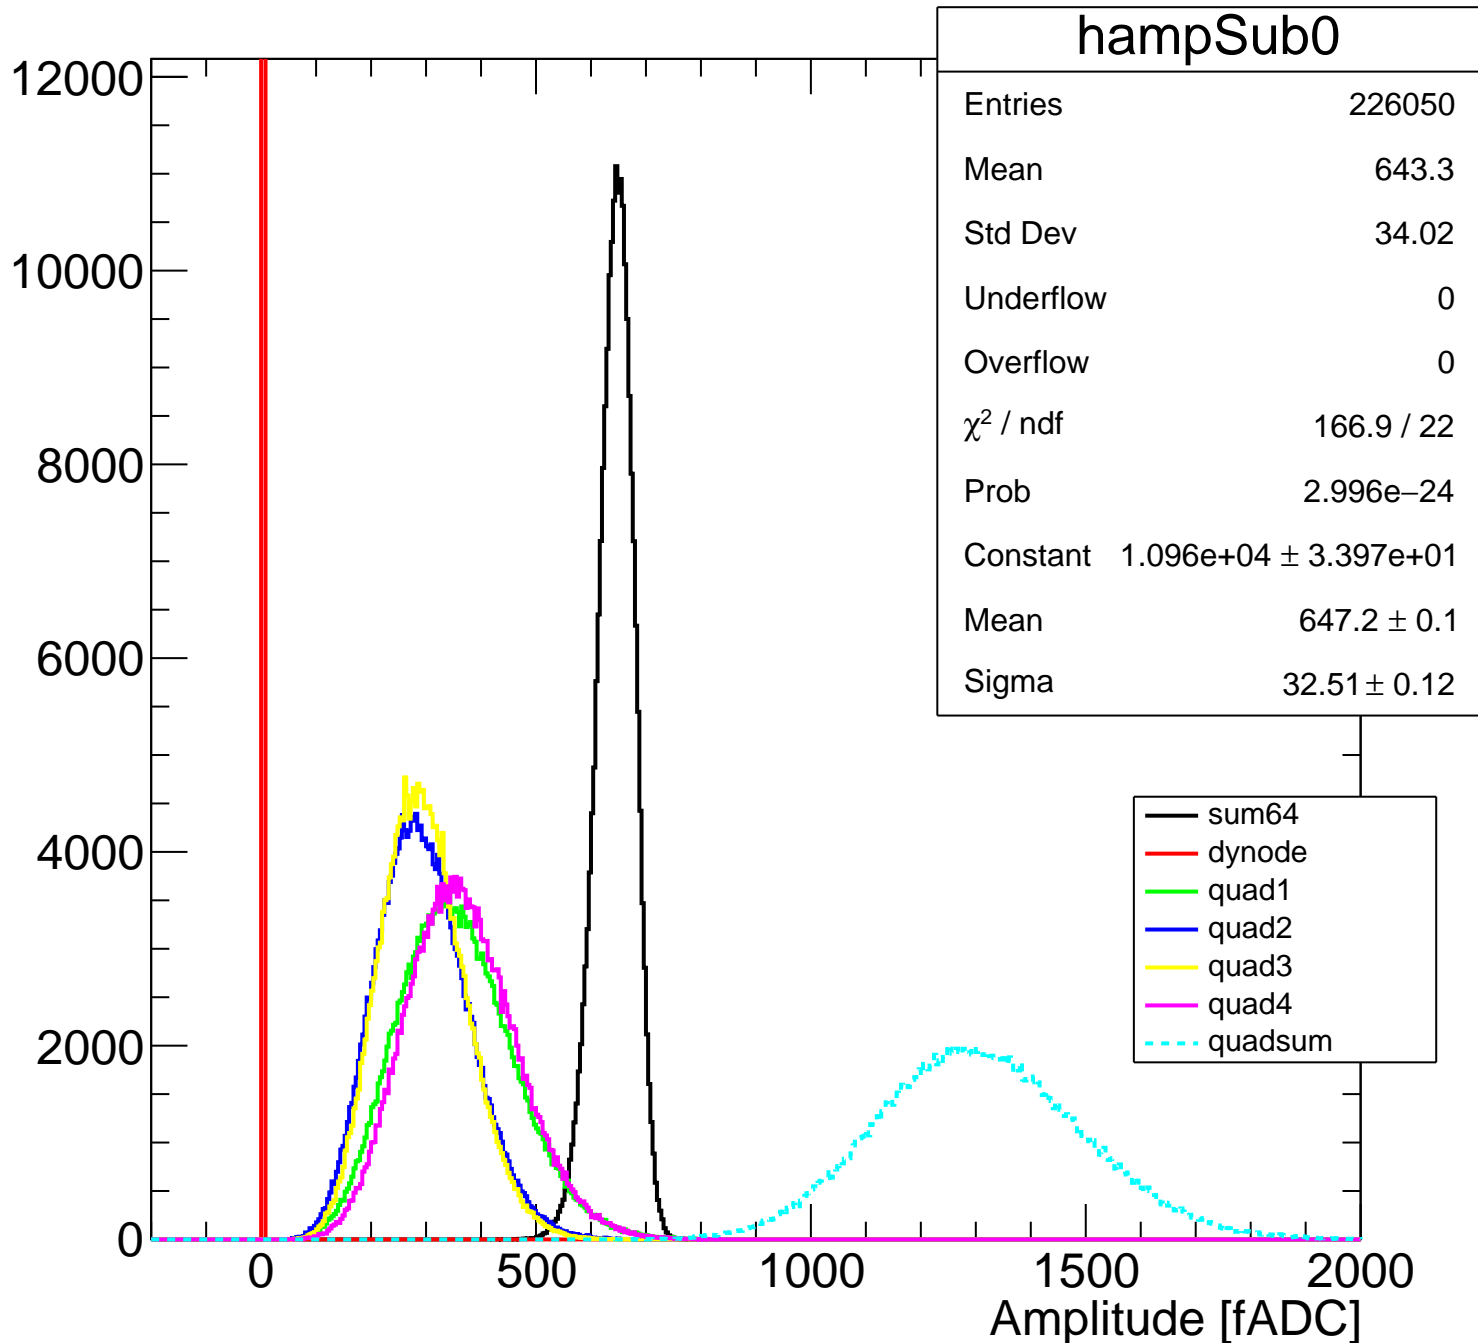

Pedestal Distribution (average fADC count between 8 - 80 ns)

Amplitude Distribution (no pedestal subtraction)

Integral Distribution (no pedestal subtraction)

Amplitude Distribution (with pedestal subtraction)

Integral Distribution (with pedestal subtraction)

Amplitude (pedestal subtracted)

Integral (pedestal subtracted)