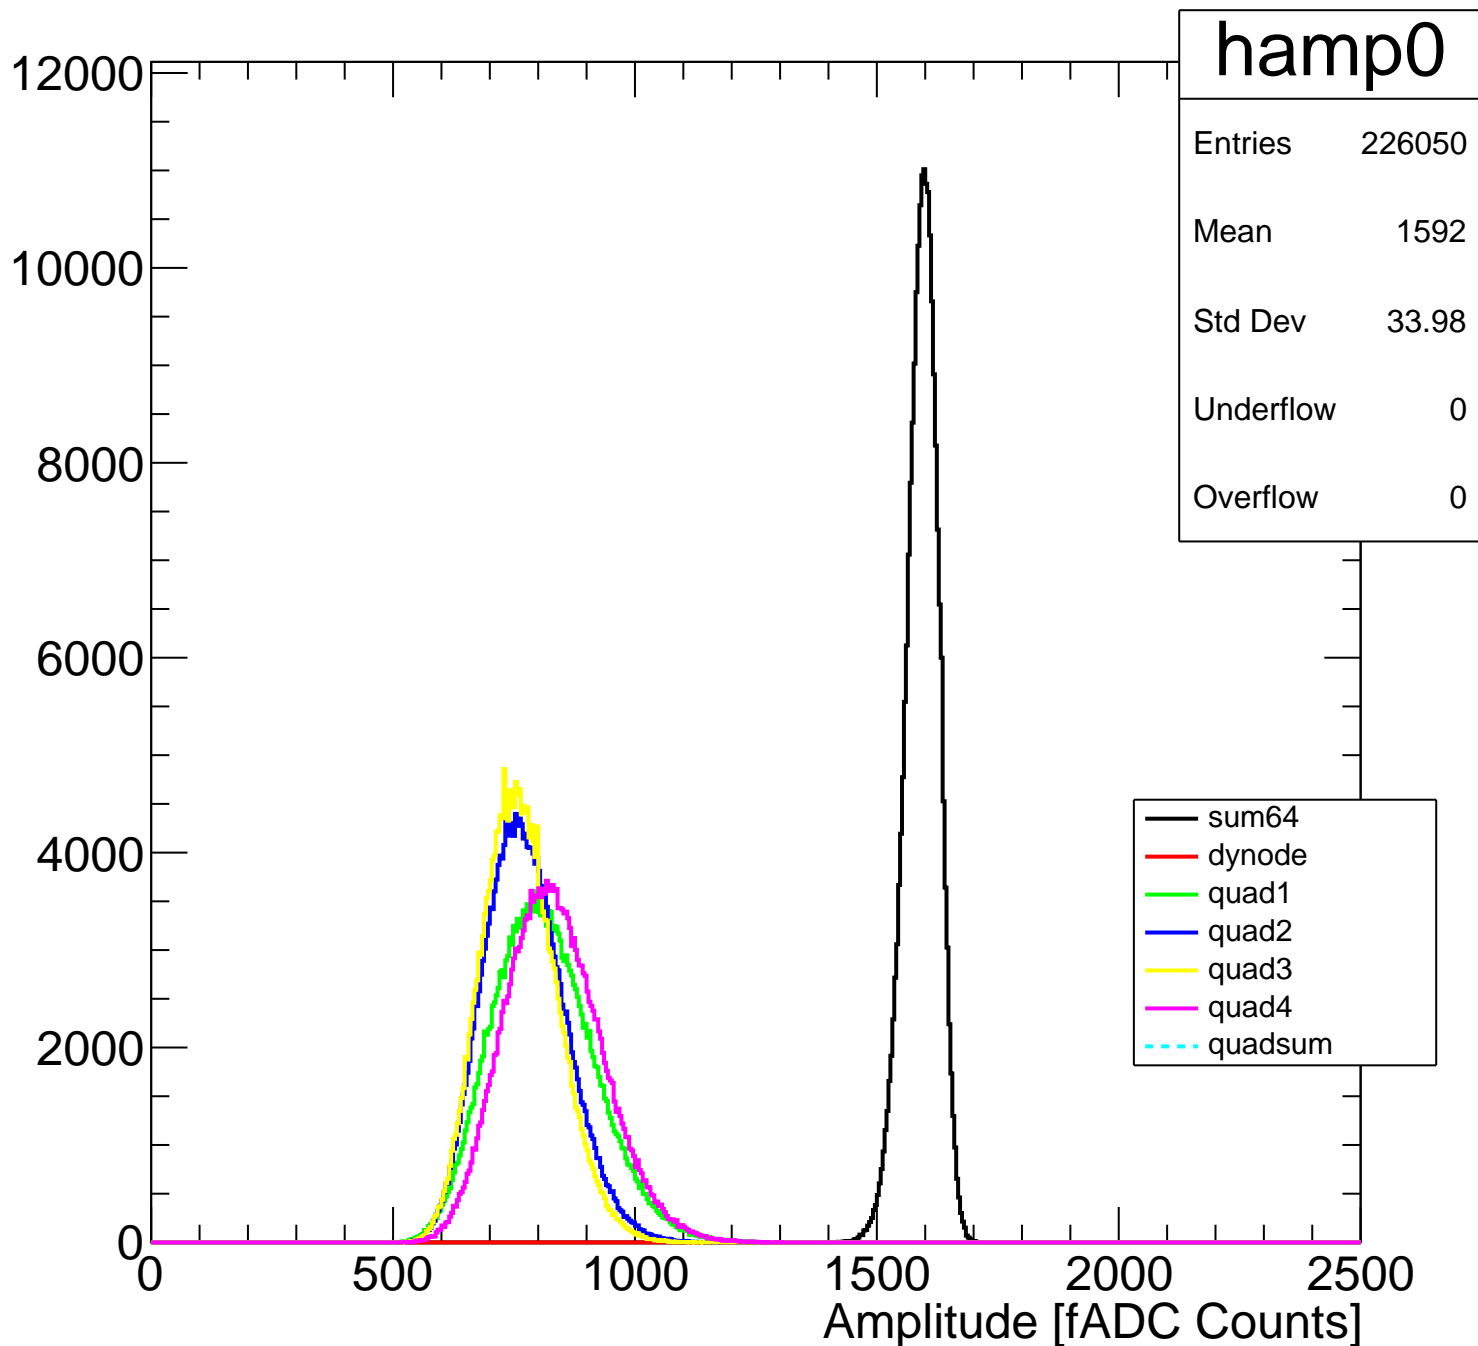

Pedestal Distribution (average fADC count between 8 - 80 ns)

Amplitude Distribution (no pedestal subtraction)

Integral Distribution (no pedestal subtraction)

Amplitude Distribution (with pedestal subtraction)

Integral Distribution (with pedestal subtraction)

Amplitude (pedestal subtracted)

Integral (pedestal subtracted)