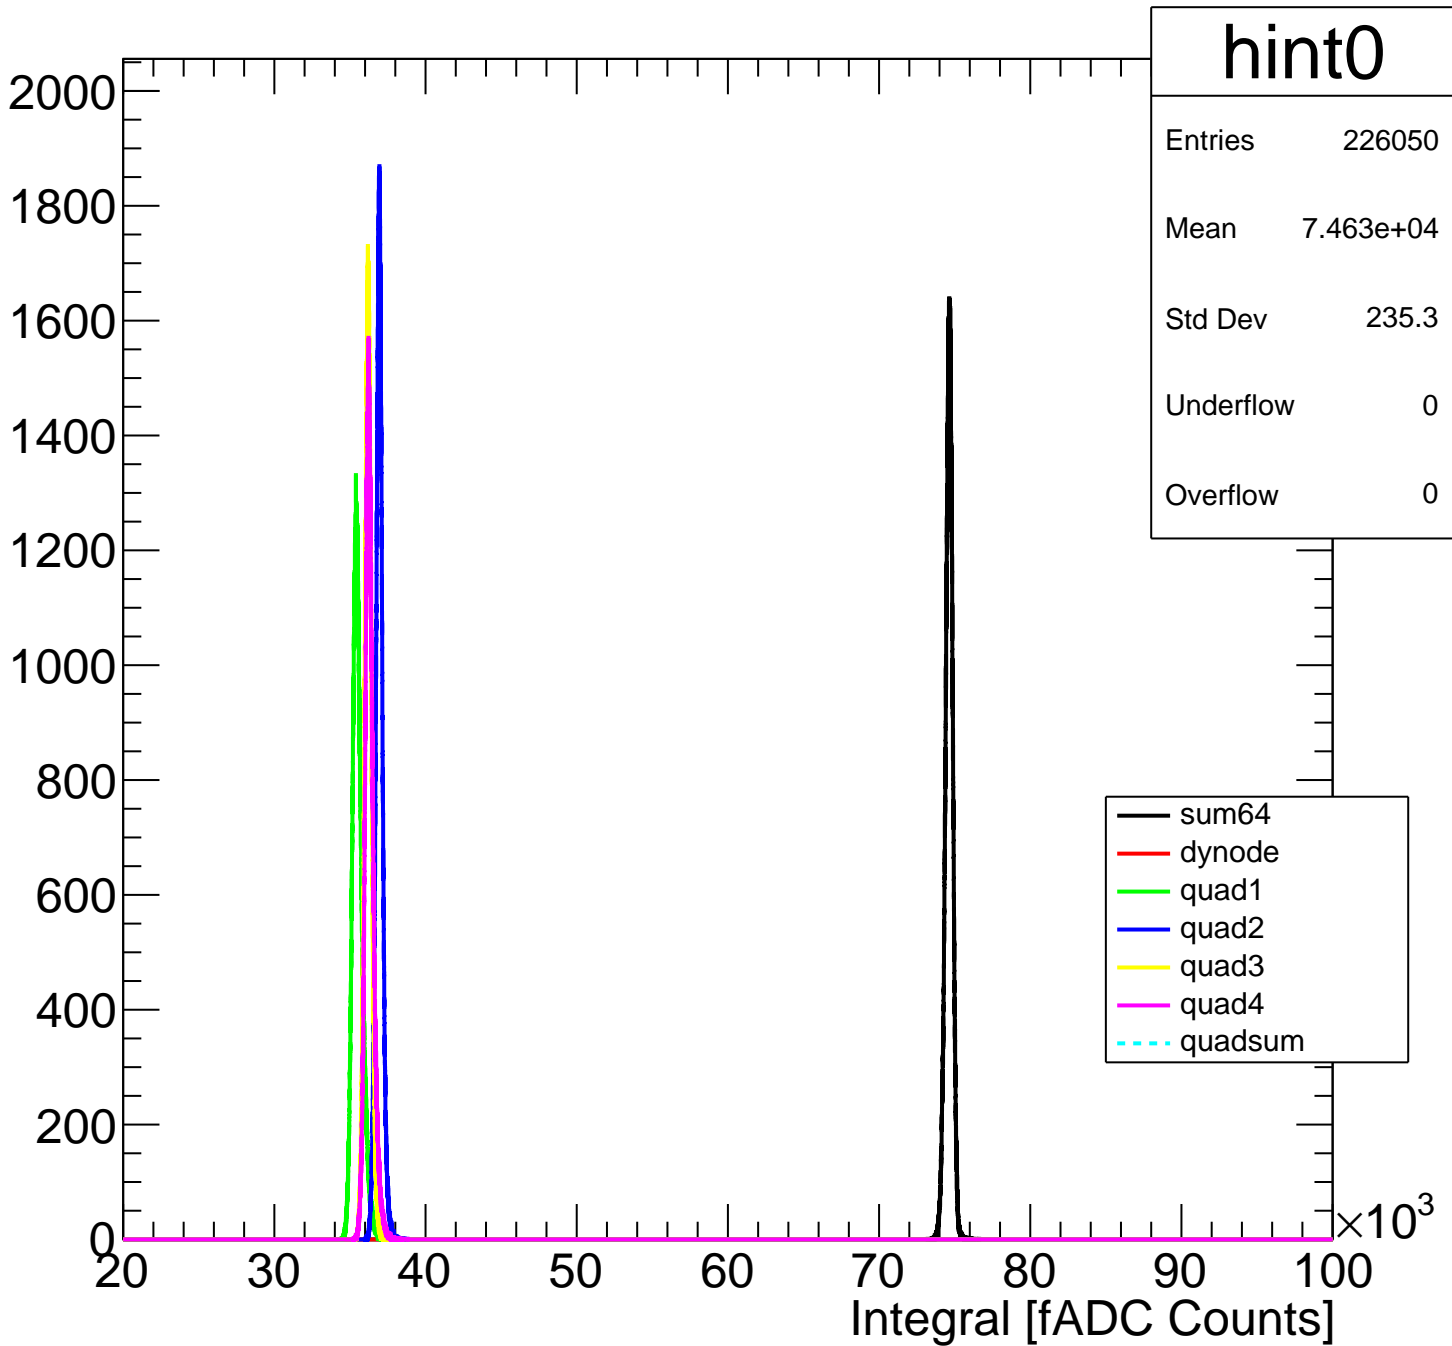

Pedestal Distribution (average fADC count between 8 - 80 ns)

Amplitude Distribution (no pedestal subtraction)

Integral Distribution (no pedestal subtraction)

Amplitude Distribution (with pedestal subtraction)

Integral Distribution (with pedestal subtraction)

Amplitude (pedestal subtracted)

Integral (pedestal subtracted)