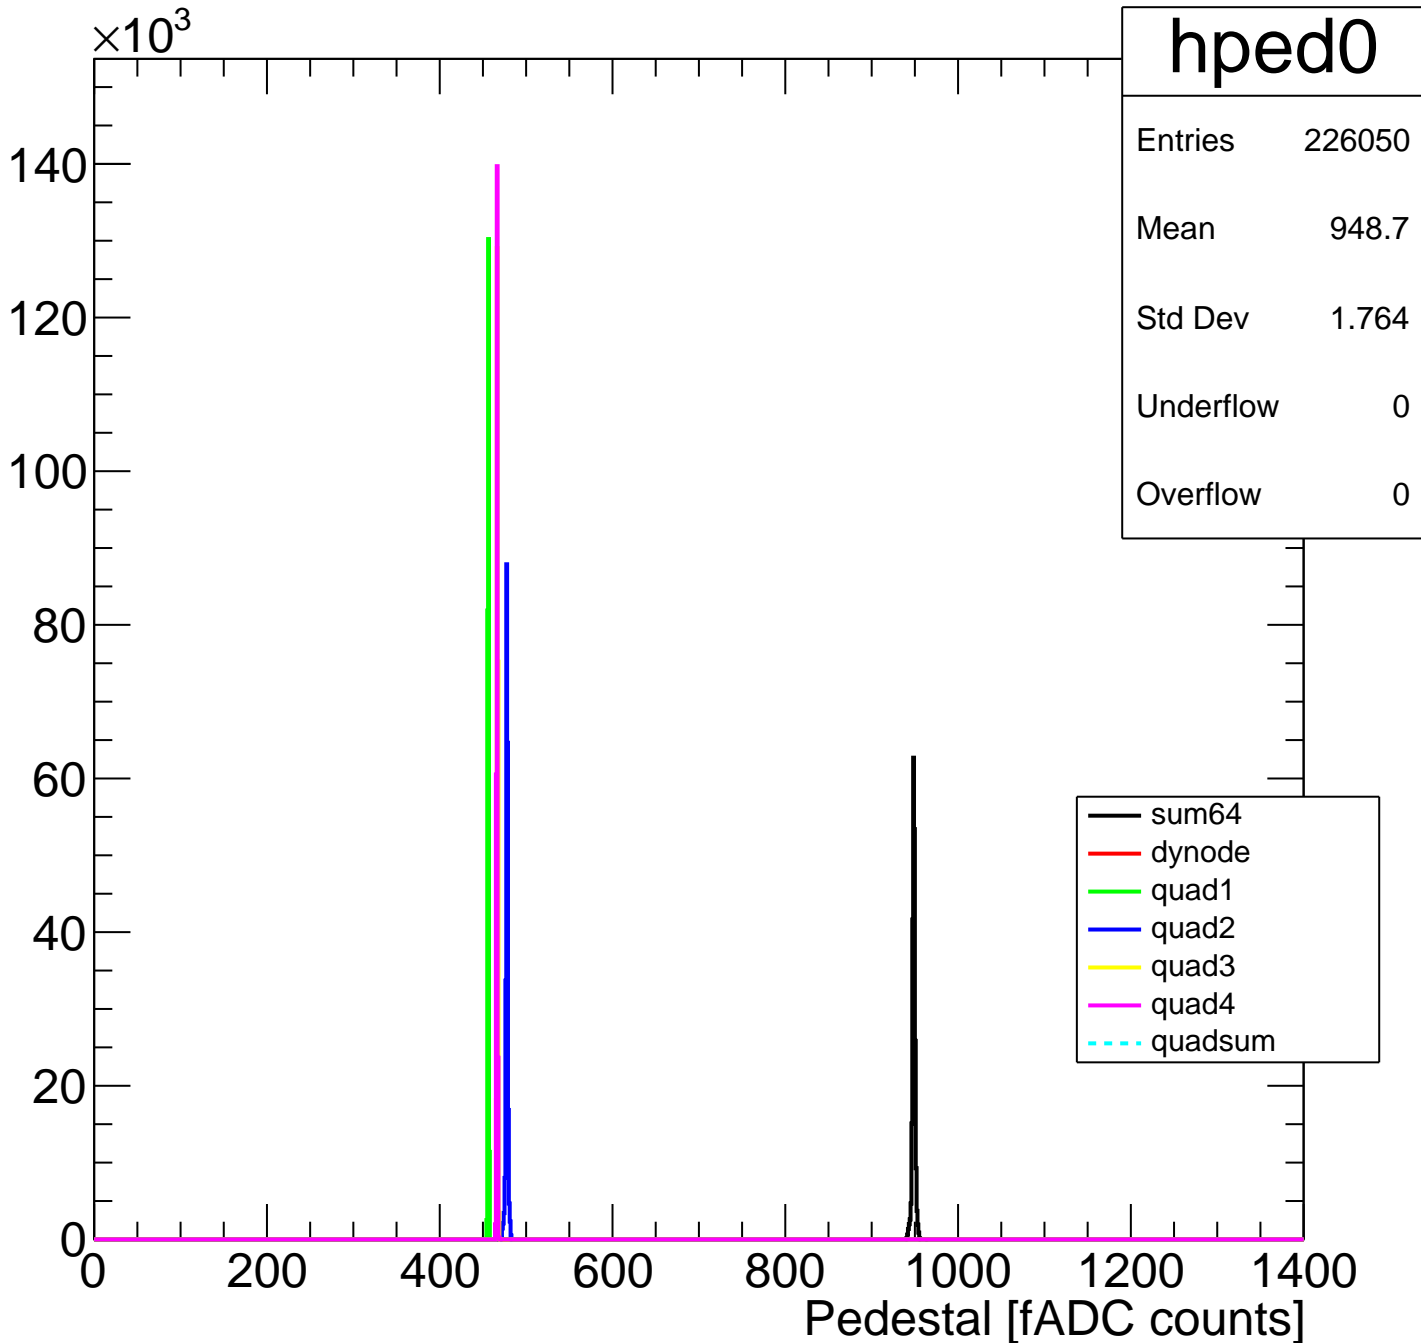

Pedestal Distribution (average fADC count between 8 - 80 ns)

Amplitude Distribution (no pedestal subtraction)

Integral Distribution (no pedestal subtraction)

Amplitude Distribution (with pedestal subtraction)

Integral Distribution (with pedestal subtraction)

Amplitude (pedestal subtracted)

Integral (pedestal subtracted)