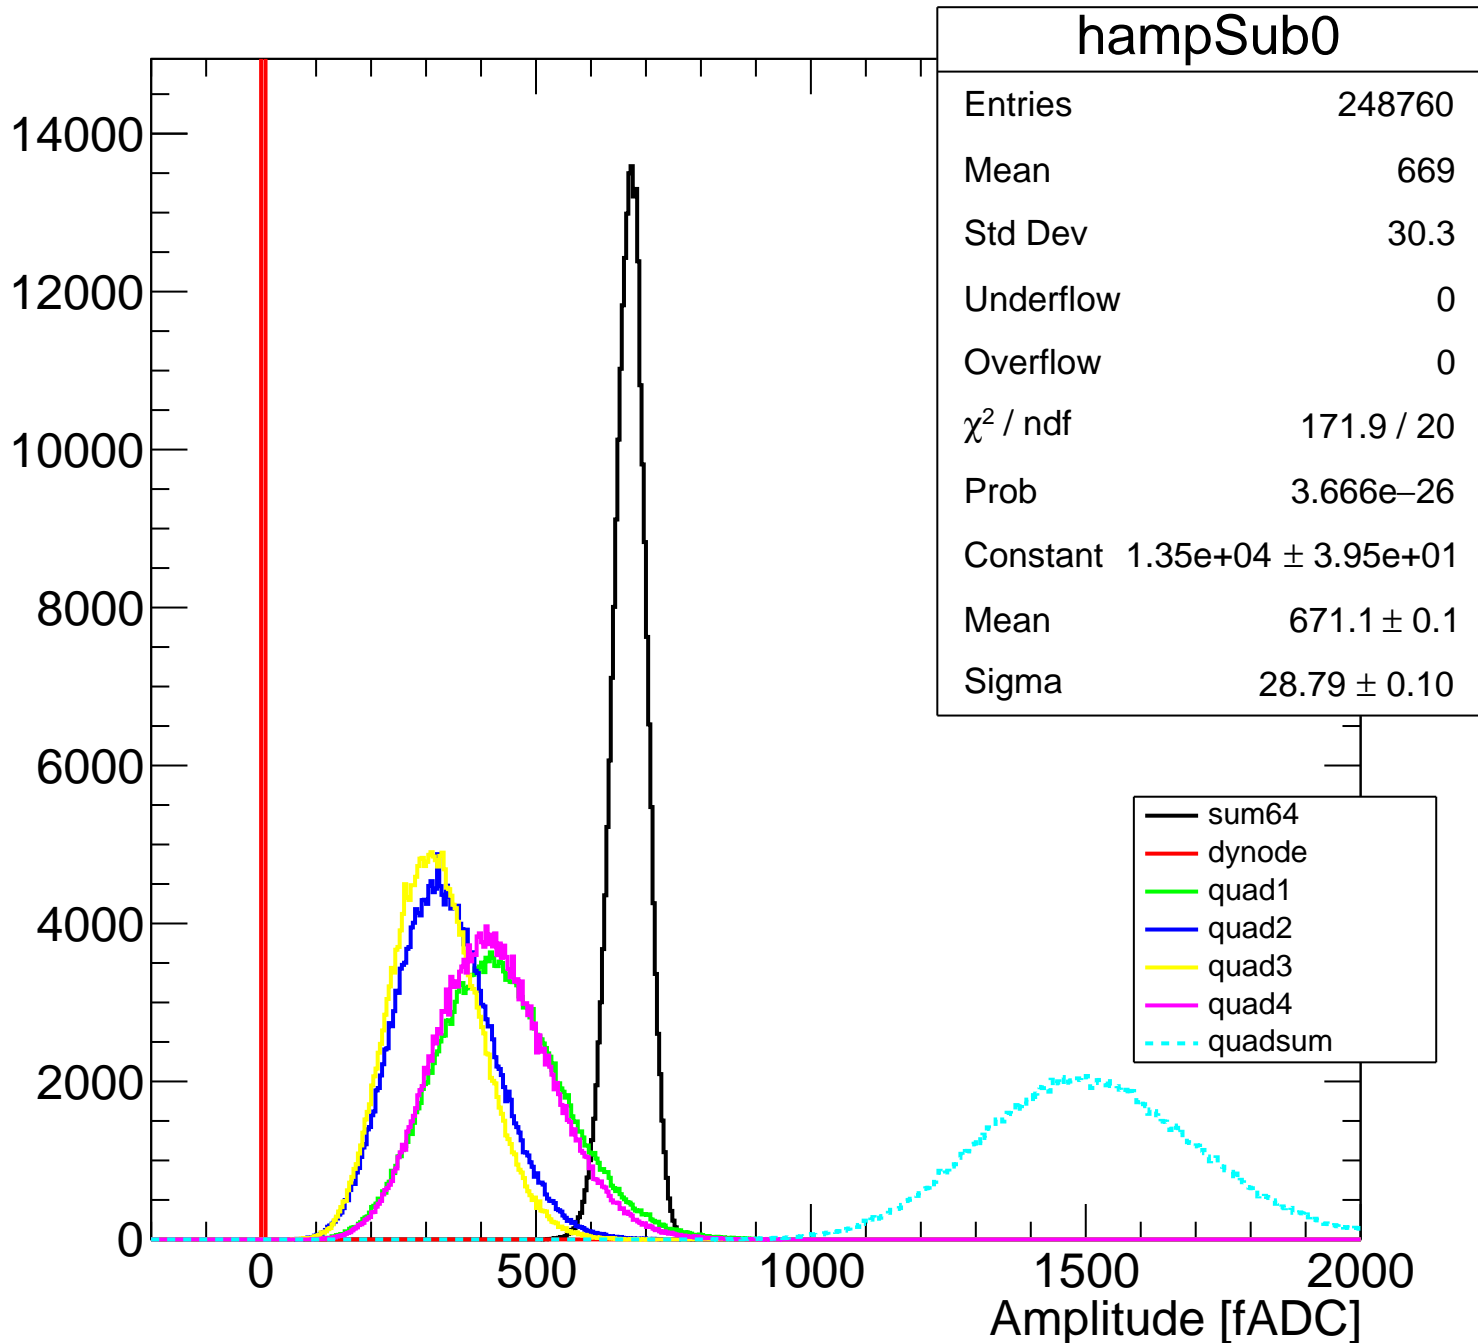

Pedestal Distribution (average fADC count between 8 - 80 ns)

Amplitude Distribution (no pedestal subtraction)

Integral Distribution (no pedestal subtraction)

Amplitude Distribution (with pedestal subtraction)

Integral Distribution (with pedestal subtraction)

Amplitude (pedestal subtracted)

Integral (pedestal subtracted)