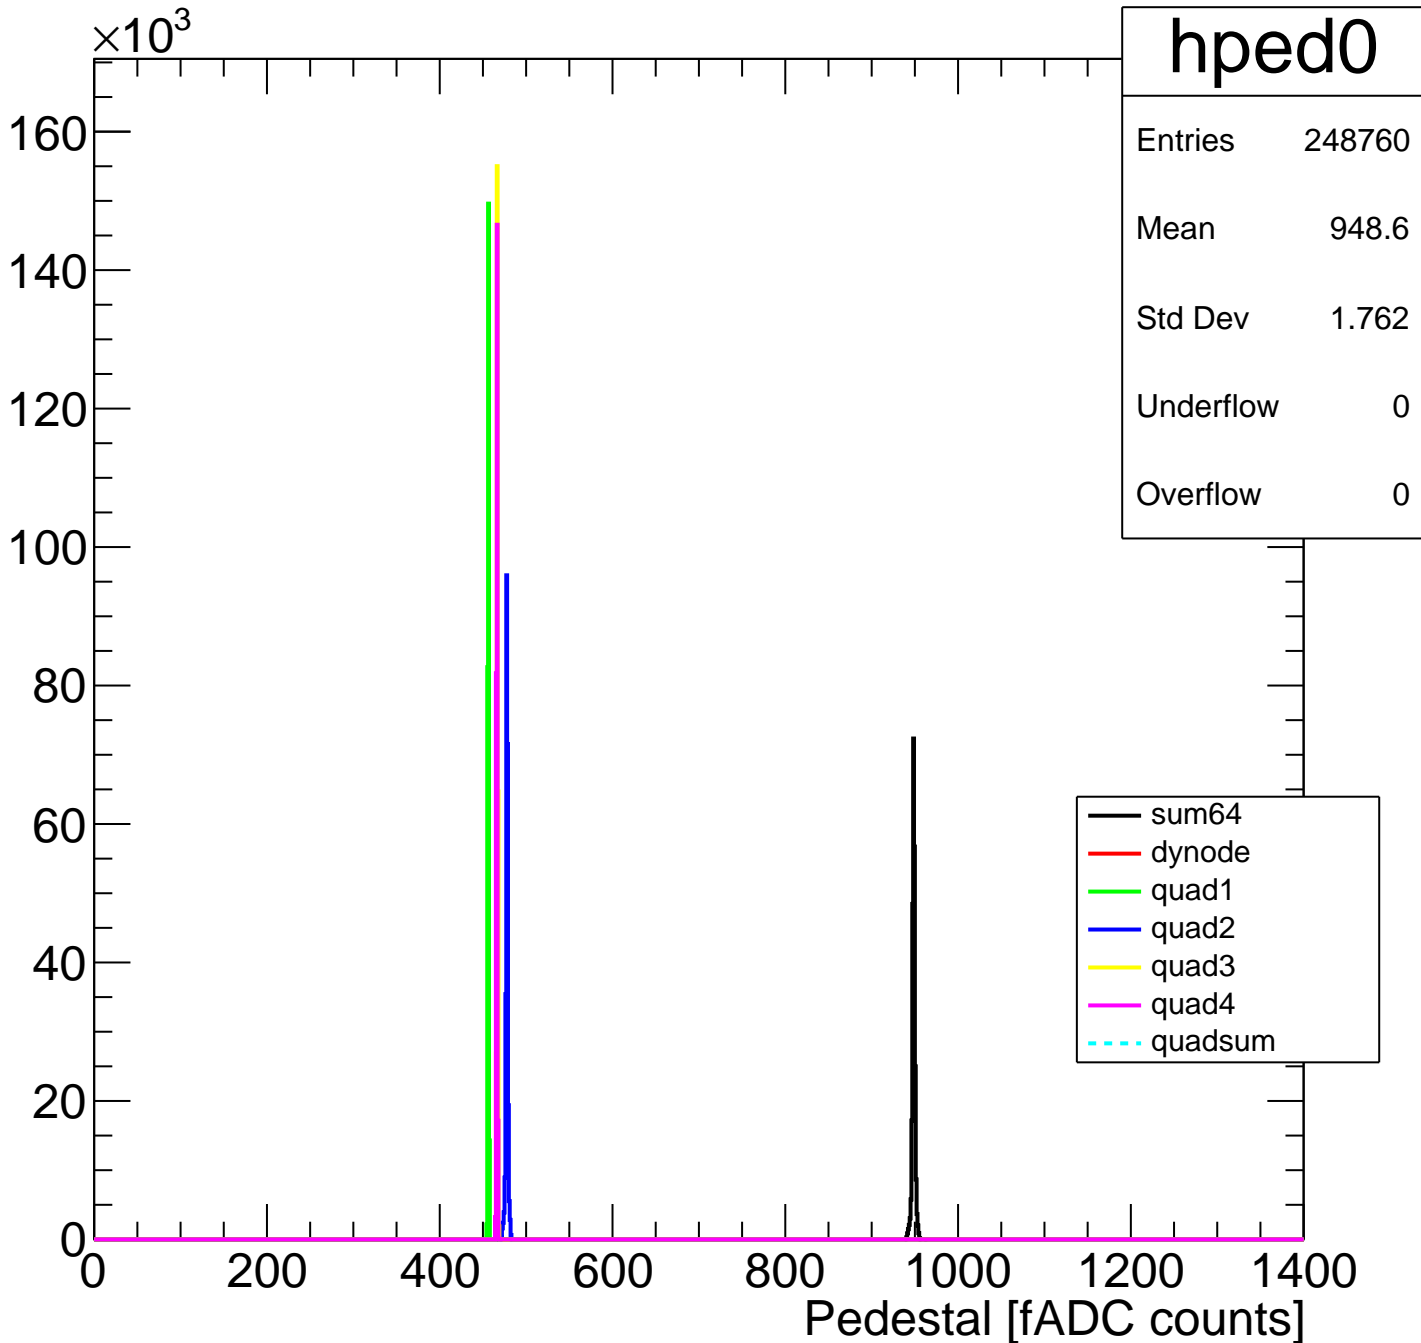

Pedestal Distribution (average fADC count between 8 - 80 ns)

Amplitude Distribution (no pedestal subtraction)

Integral Distribution (no pedestal subtraction)

Amplitude Distribution (with pedestal subtraction)

Integral Distribution (with pedestal subtraction)

Amplitude (pedestal subtracted)

Integral (pedestal subtracted)