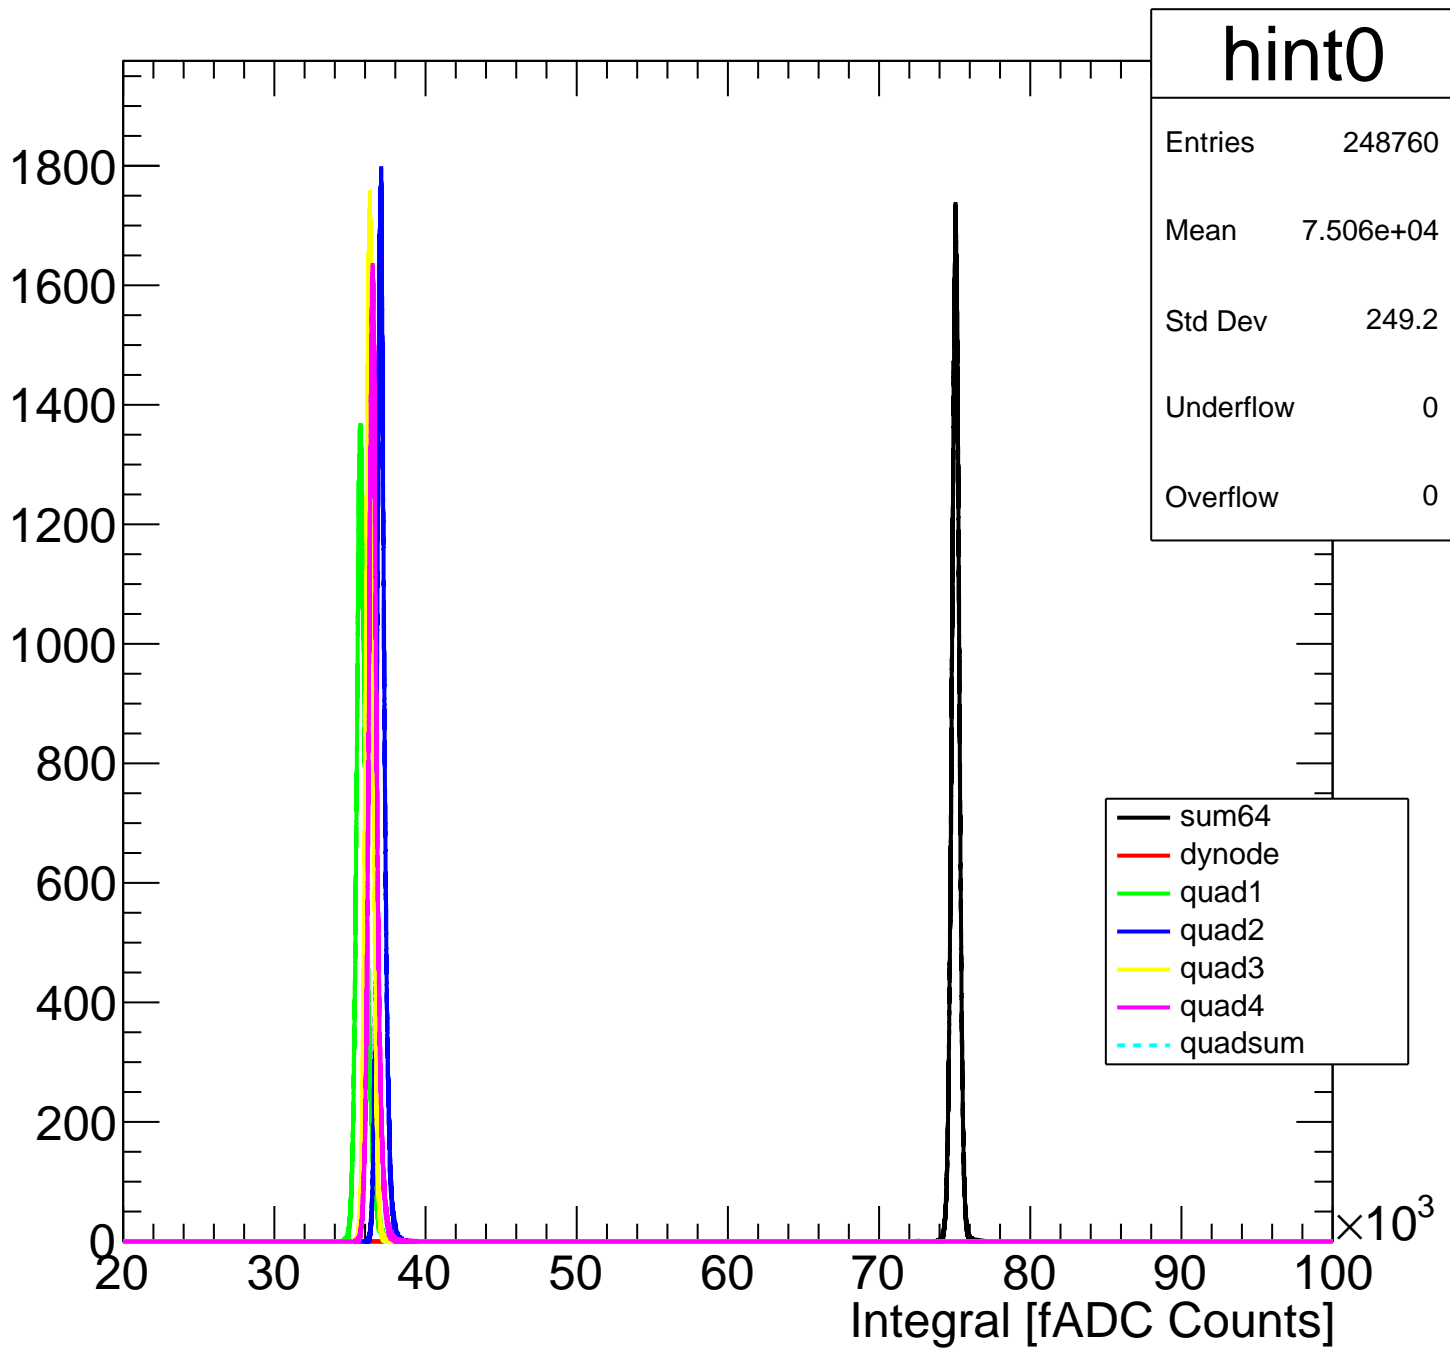

Pedestal Distribution (average fADC count between 8 - 80 ns)

Amplitude Distribution (no pedestal subtraction)

Integral Distribution (no pedestal subtraction)

Amplitude Distribution (with pedestal subtraction)

Integral Distribution (with pedestal subtraction)

Amplitude (pedestal subtracted)

Integral (pedestal subtracted)