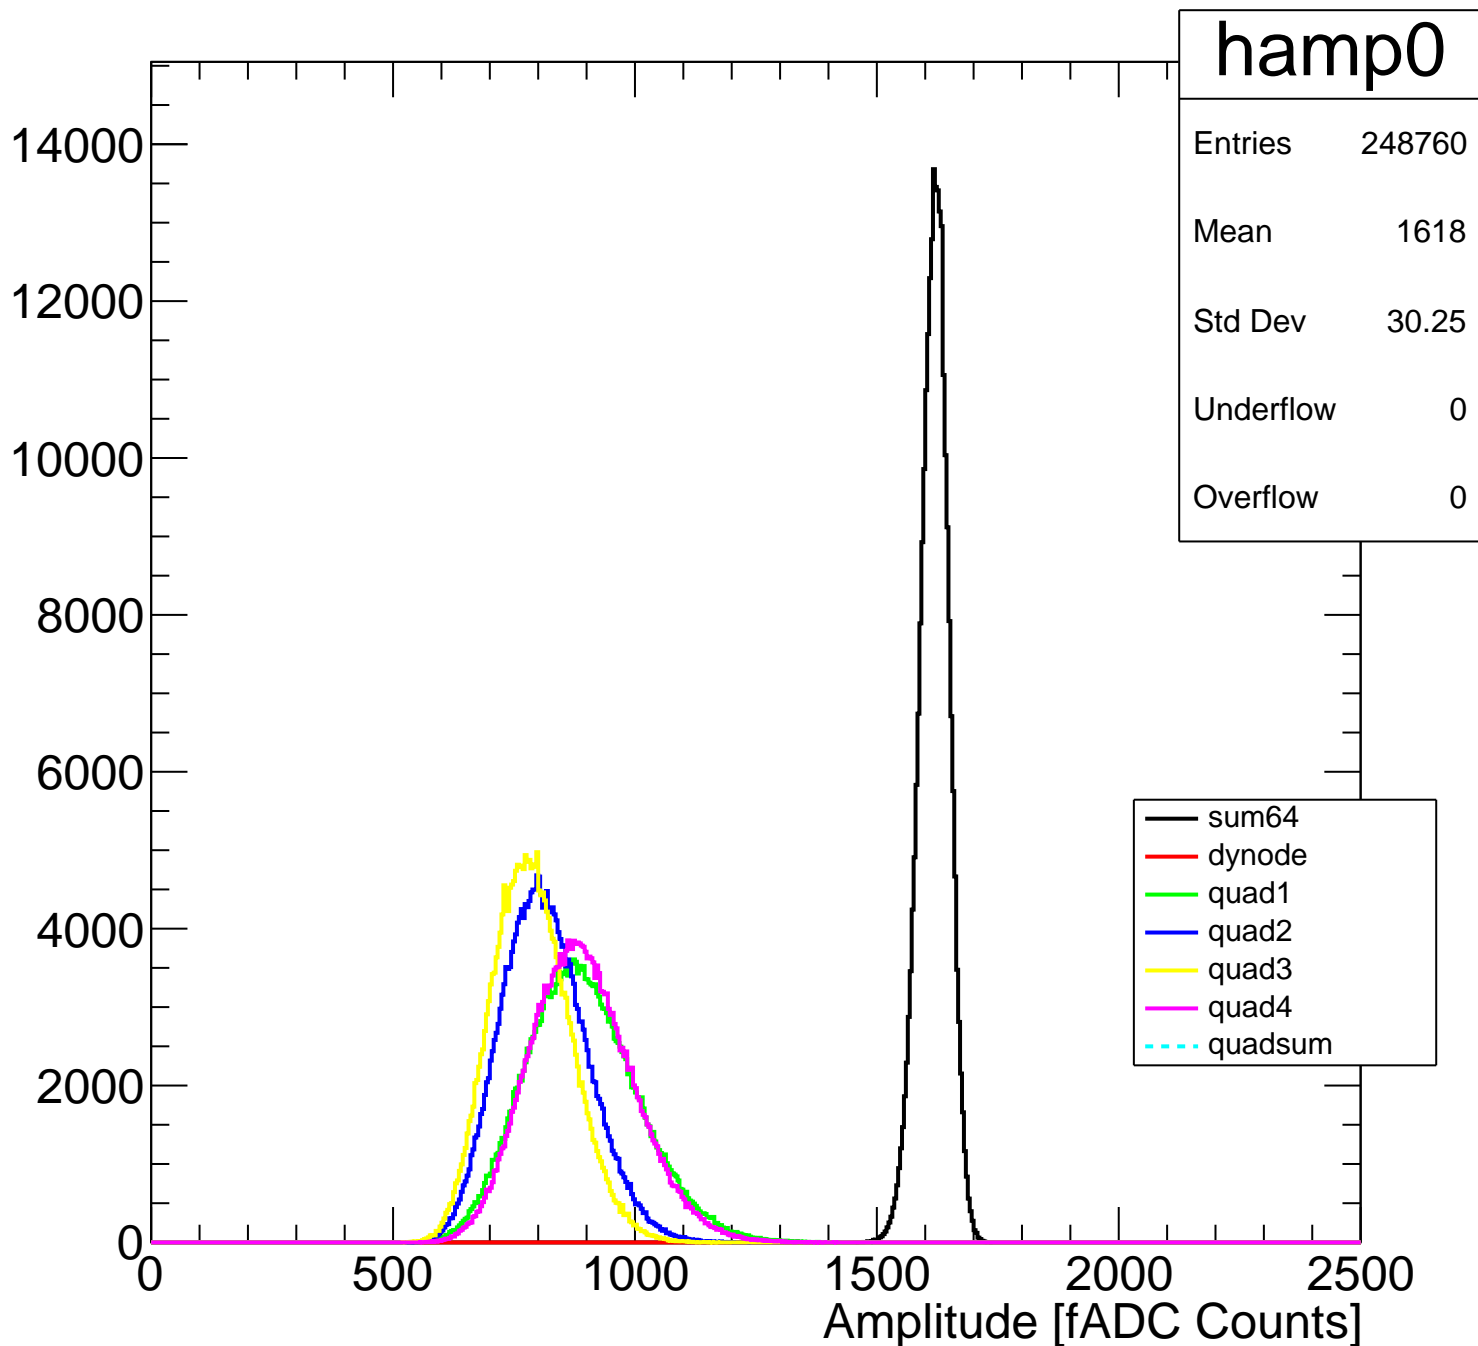

Pedestal Distribution (average fADC count between 8 - 80 ns)

Amplitude Distribution (no pedestal subtraction)

Integral Distribution (no pedestal subtraction)

Amplitude Distribution (with pedestal subtraction)

Integral Distribution (with pedestal subtraction)

Amplitude (pedestal subtracted)

Integral (pedestal subtracted)