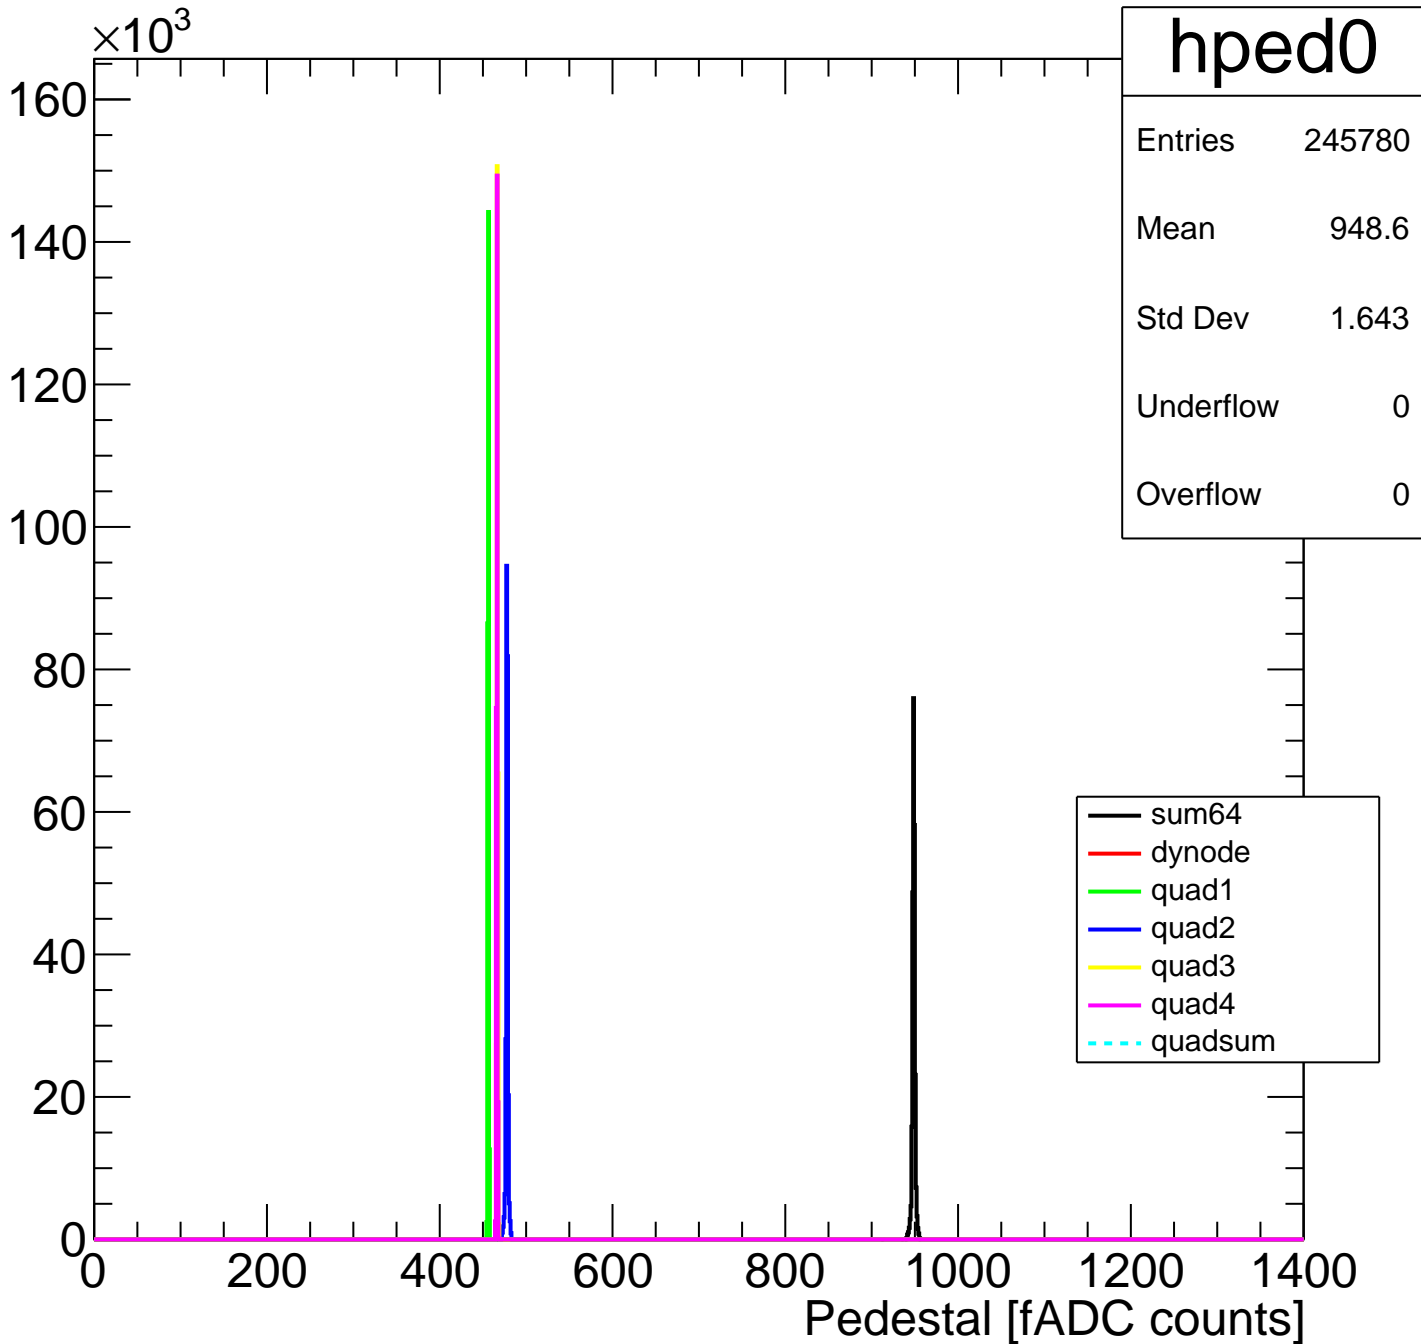

Pedestal Distribution (average fADC count between 8 - 80 ns)

Amplitude Distribution (no pedestal subtraction)

Integral Distribution (no pedestal subtraction)

Amplitude Distribution (with pedestal subtraction)

Integral Distribution (with pedestal subtraction)

Amplitude (pedestal subtracted)

Integral (pedestal subtracted)