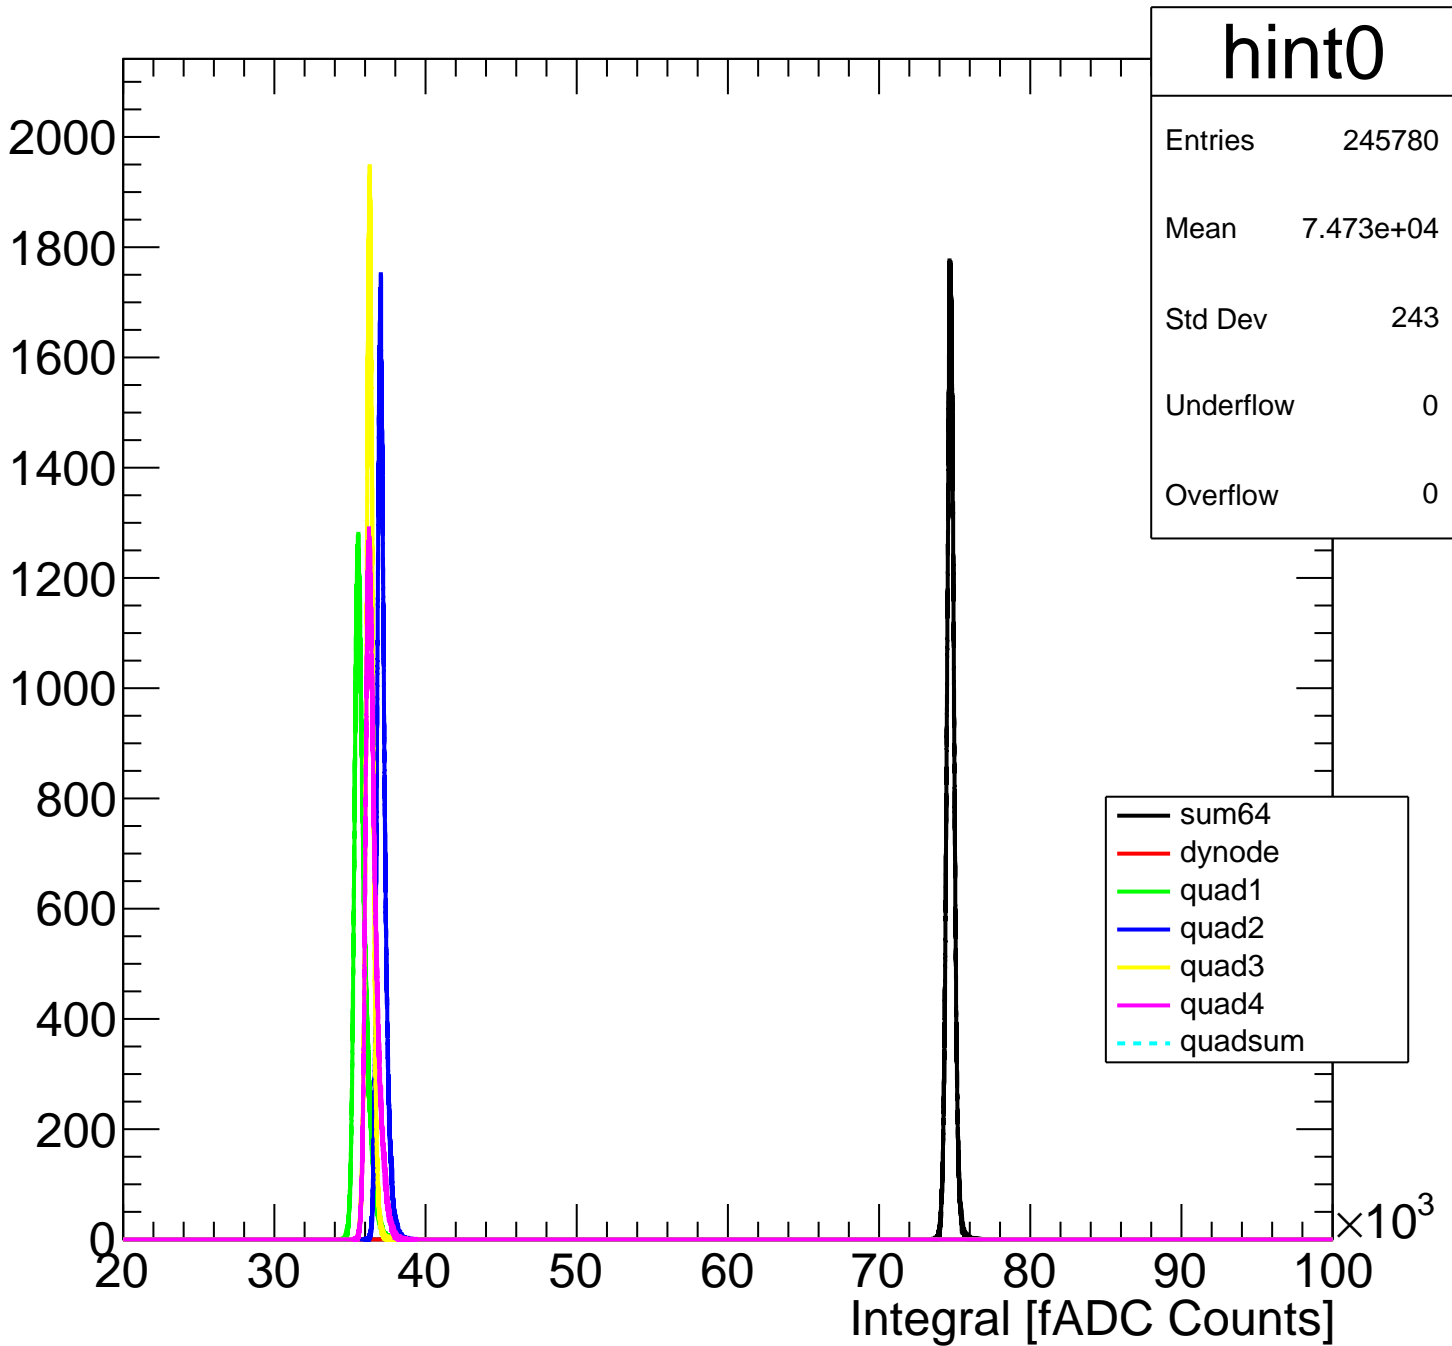

Pedestal Distribution (average fADC count between 8 - 80 ns)

Amplitude Distribution (no pedestal subtraction)

Integral Distribution (no pedestal subtraction)

Amplitude Distribution (with pedestal subtraction)

Integral Distribution (with pedestal subtraction)

Amplitude (pedestal subtracted)

Integral (pedestal subtracted)