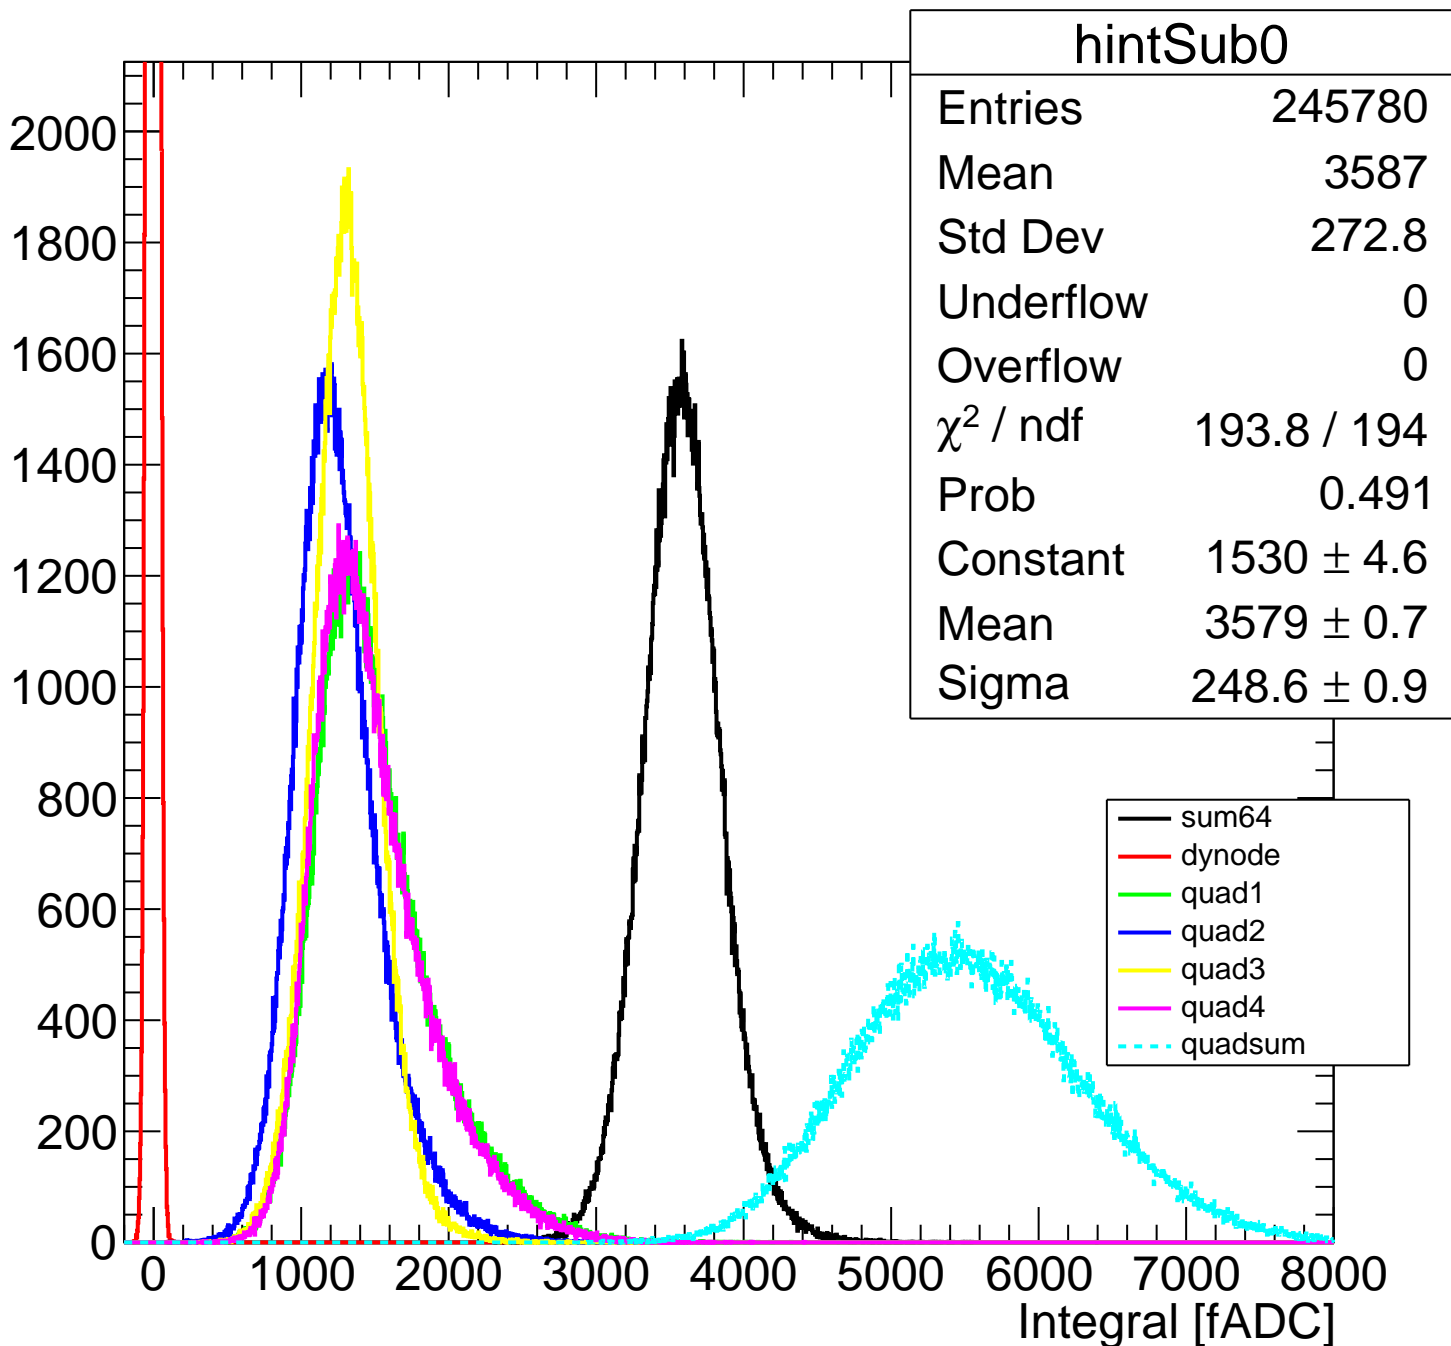

Pedestal Distribution (average fADC count between 8 - 80 ns)

Amplitude Distribution (no pedestal subtraction)

Integral Distribution (no pedestal subtraction)

Amplitude Distribution (with pedestal subtraction)

Integral Distribution (with pedestal subtraction)

Amplitude (pedestal subtracted)

Integral (pedestal subtracted)