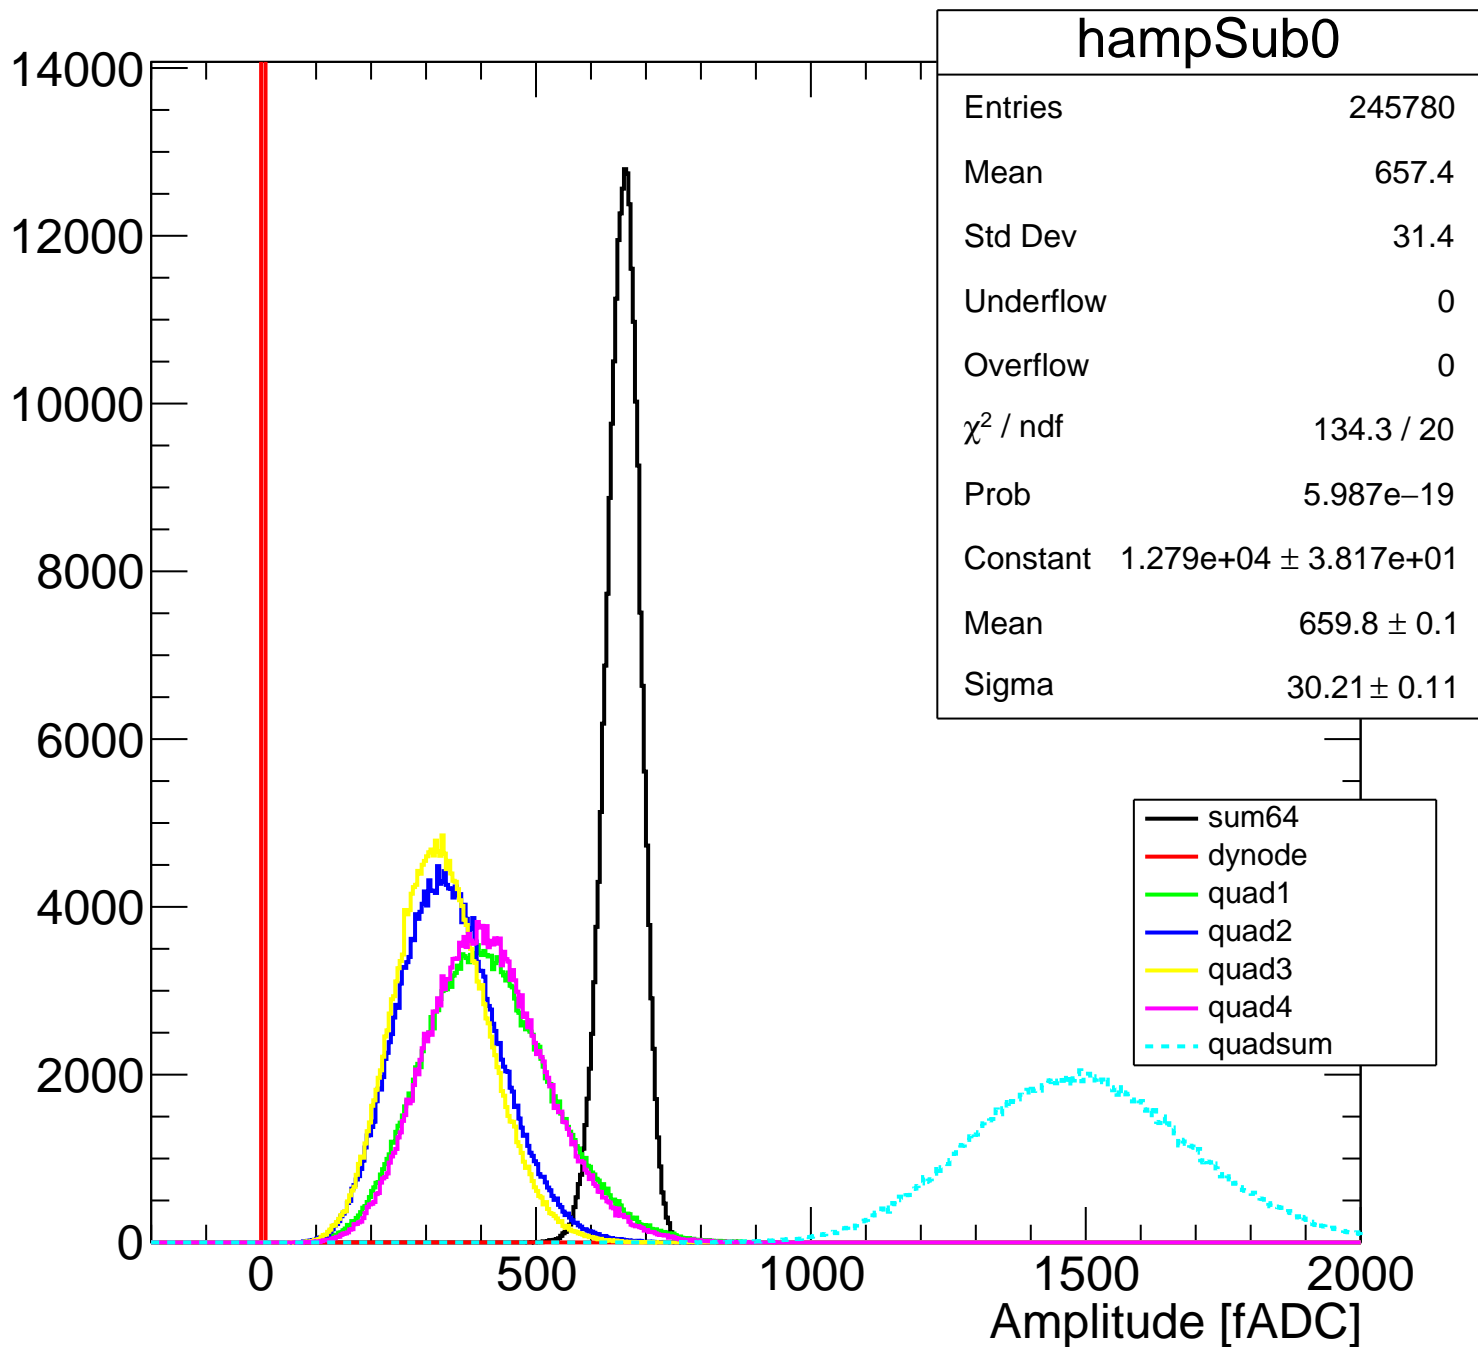

Pedestal Distribution (average fADC count between 8 - 80 ns)

Amplitude Distribution (no pedestal subtraction)

Integral Distribution (no pedestal subtraction)

Amplitude Distribution (with pedestal subtraction)

Integral Distribution (with pedestal subtraction)

Amplitude (pedestal subtracted)

Integral (pedestal subtracted)