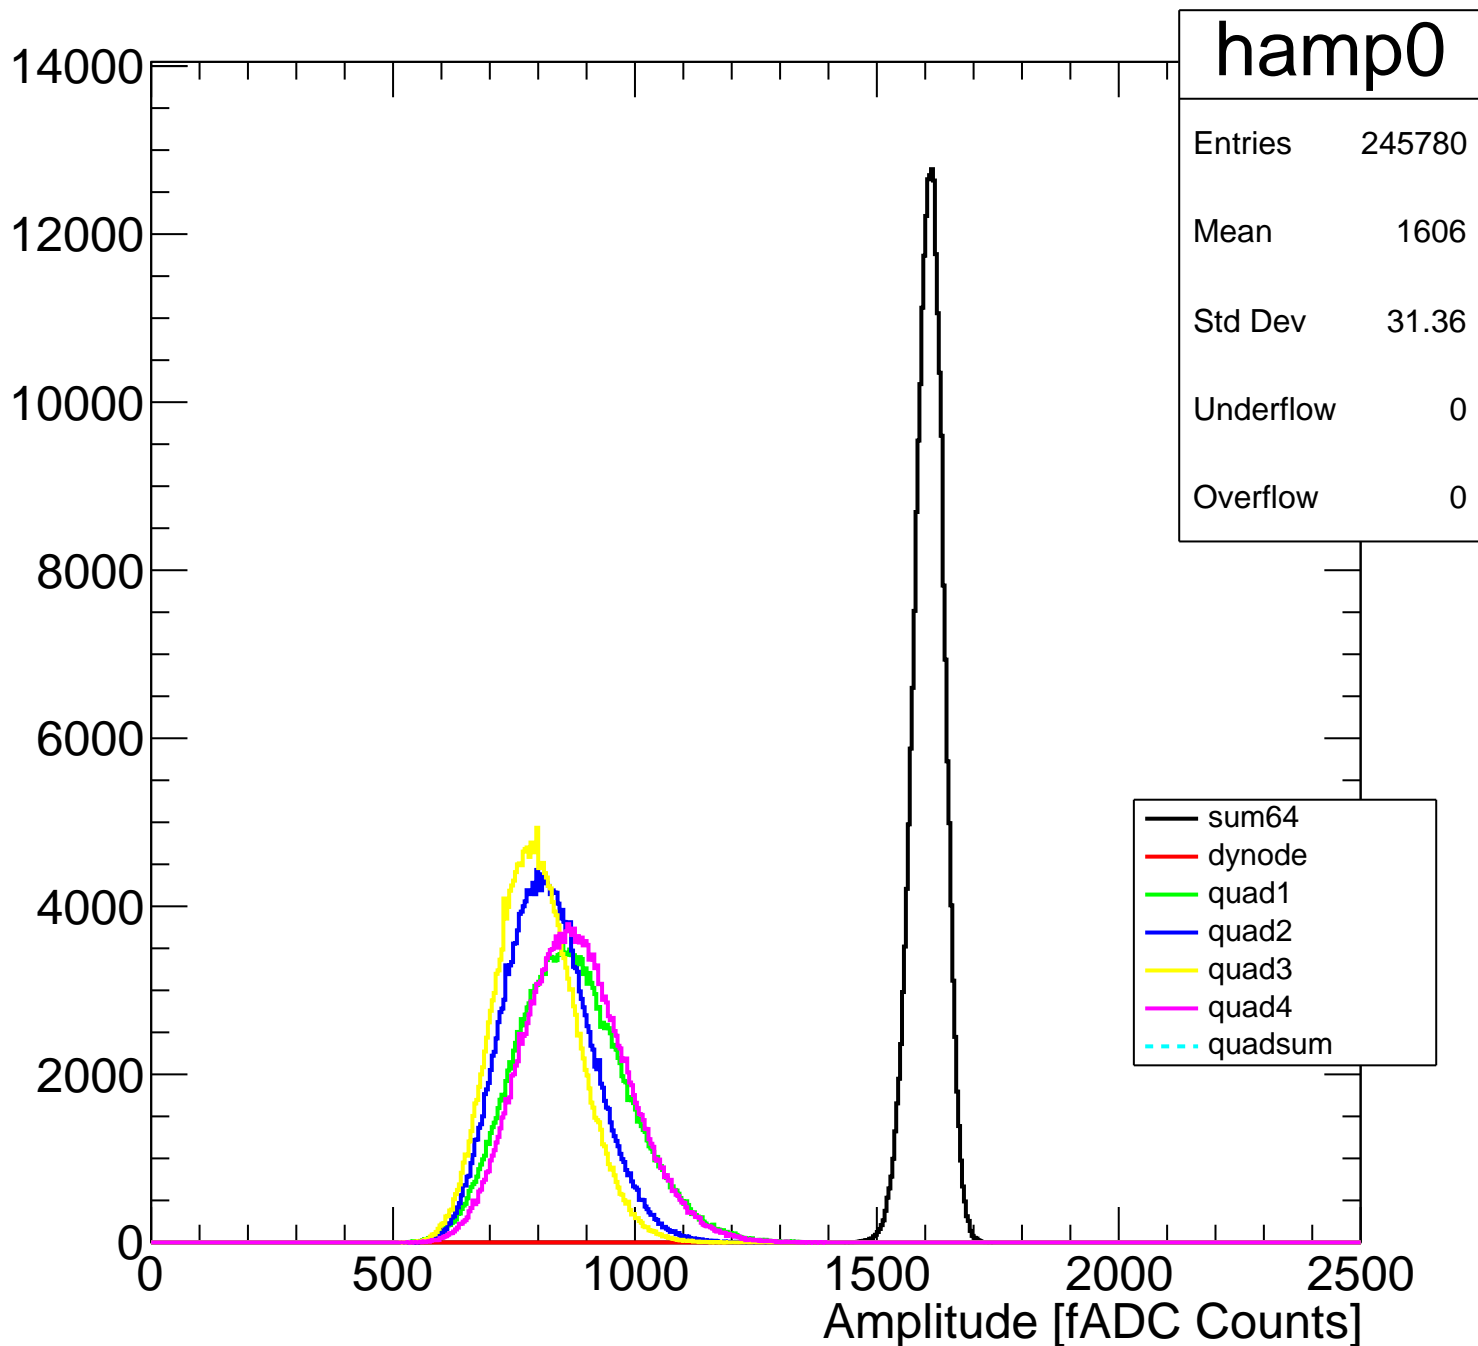

Pedestal Distribution (average fADC count between 8 - 80 ns)

Amplitude Distribution (no pedestal subtraction)

Integral Distribution (no pedestal subtraction)

Amplitude Distribution (with pedestal subtraction)

Integral Distribution (with pedestal subtraction)

Amplitude (pedestal subtracted)

Integral (pedestal subtracted)