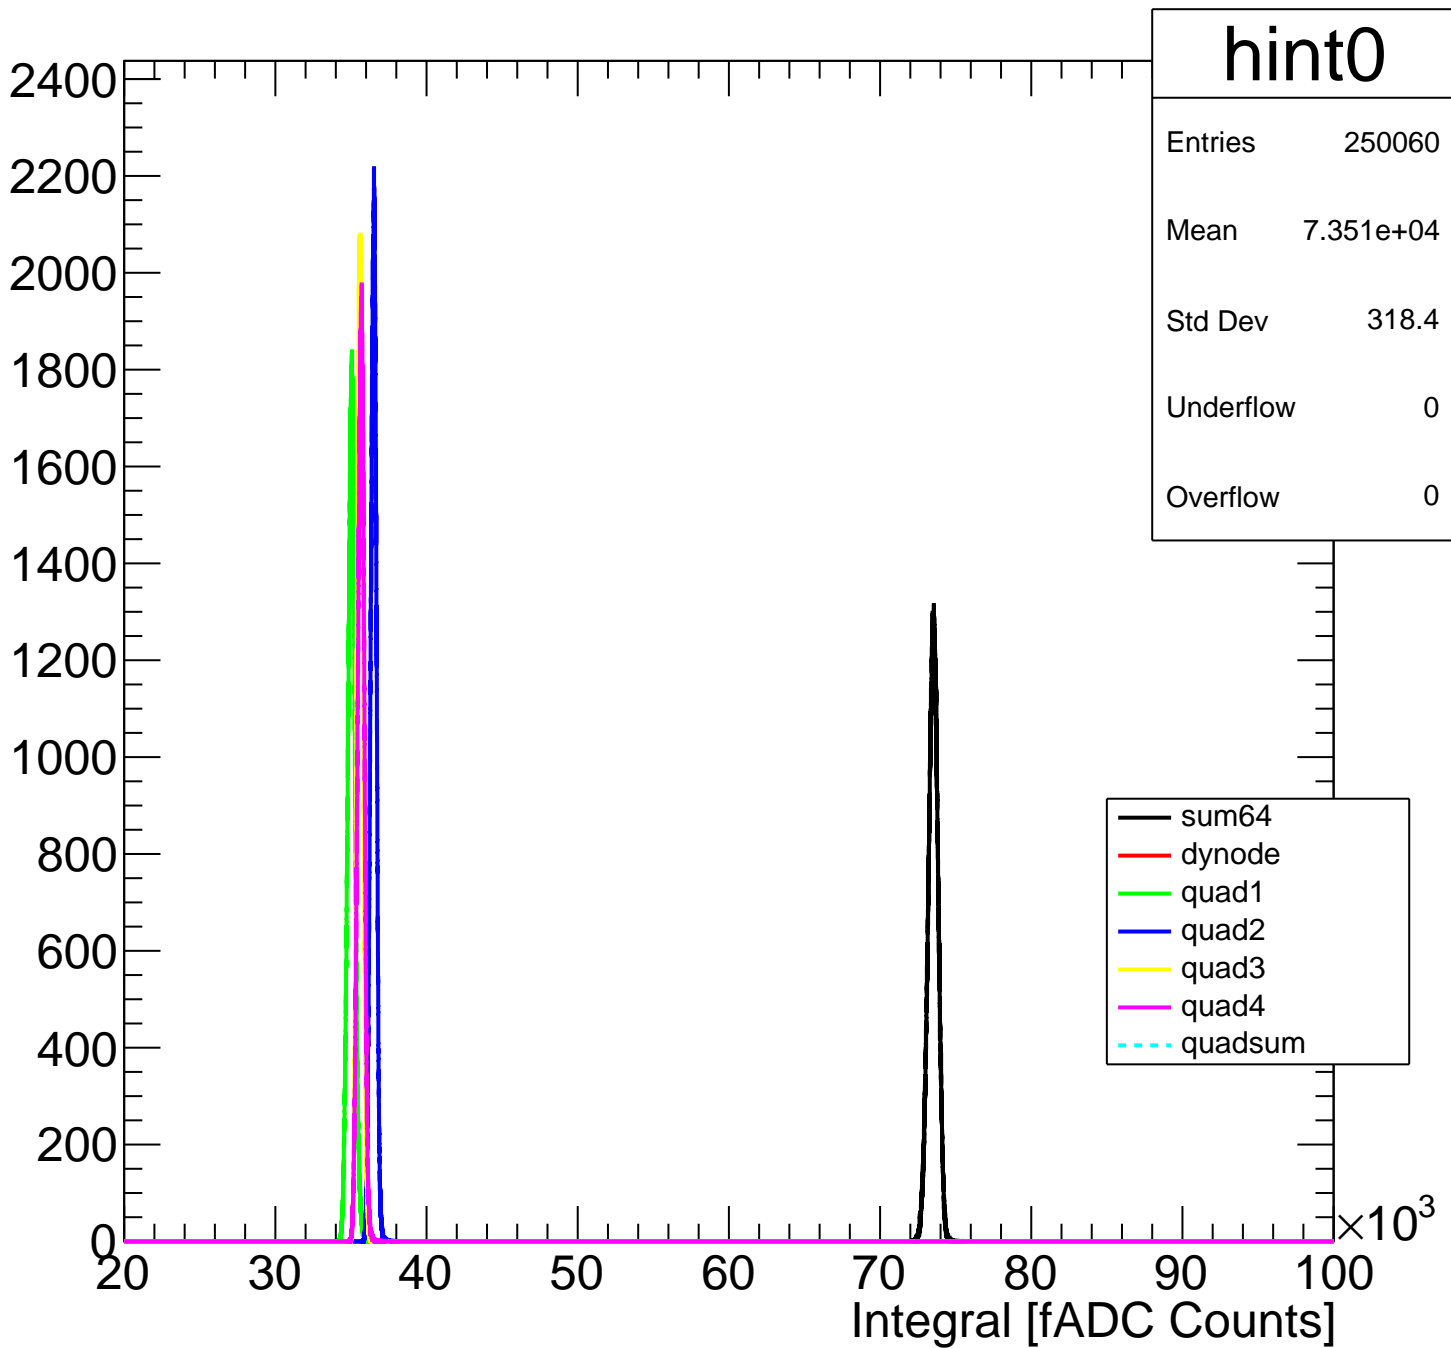

Pedestal Distribution (average fADC count between 8 - 80 ns)

Amplitude Distribution (no pedestal subtraction)

Integral Distribution (no pedestal subtraction)

Amplitude Distribution (with pedestal subtraction)

Integral Distribution (with pedestal subtraction)

hintSub0	
Entries	250060
Mean	2370
Std Dev	348
Underflow	0
Overflow	0
χ^2 / ndf	290.7 / 256
Prob	0.06708
Constant	1152 ± 3.4
Mean	2379 ± 1.0
Sigma	345 ± 1.3

Amplitude (pedestal subtracted)

Integral (pedestal subtracted)