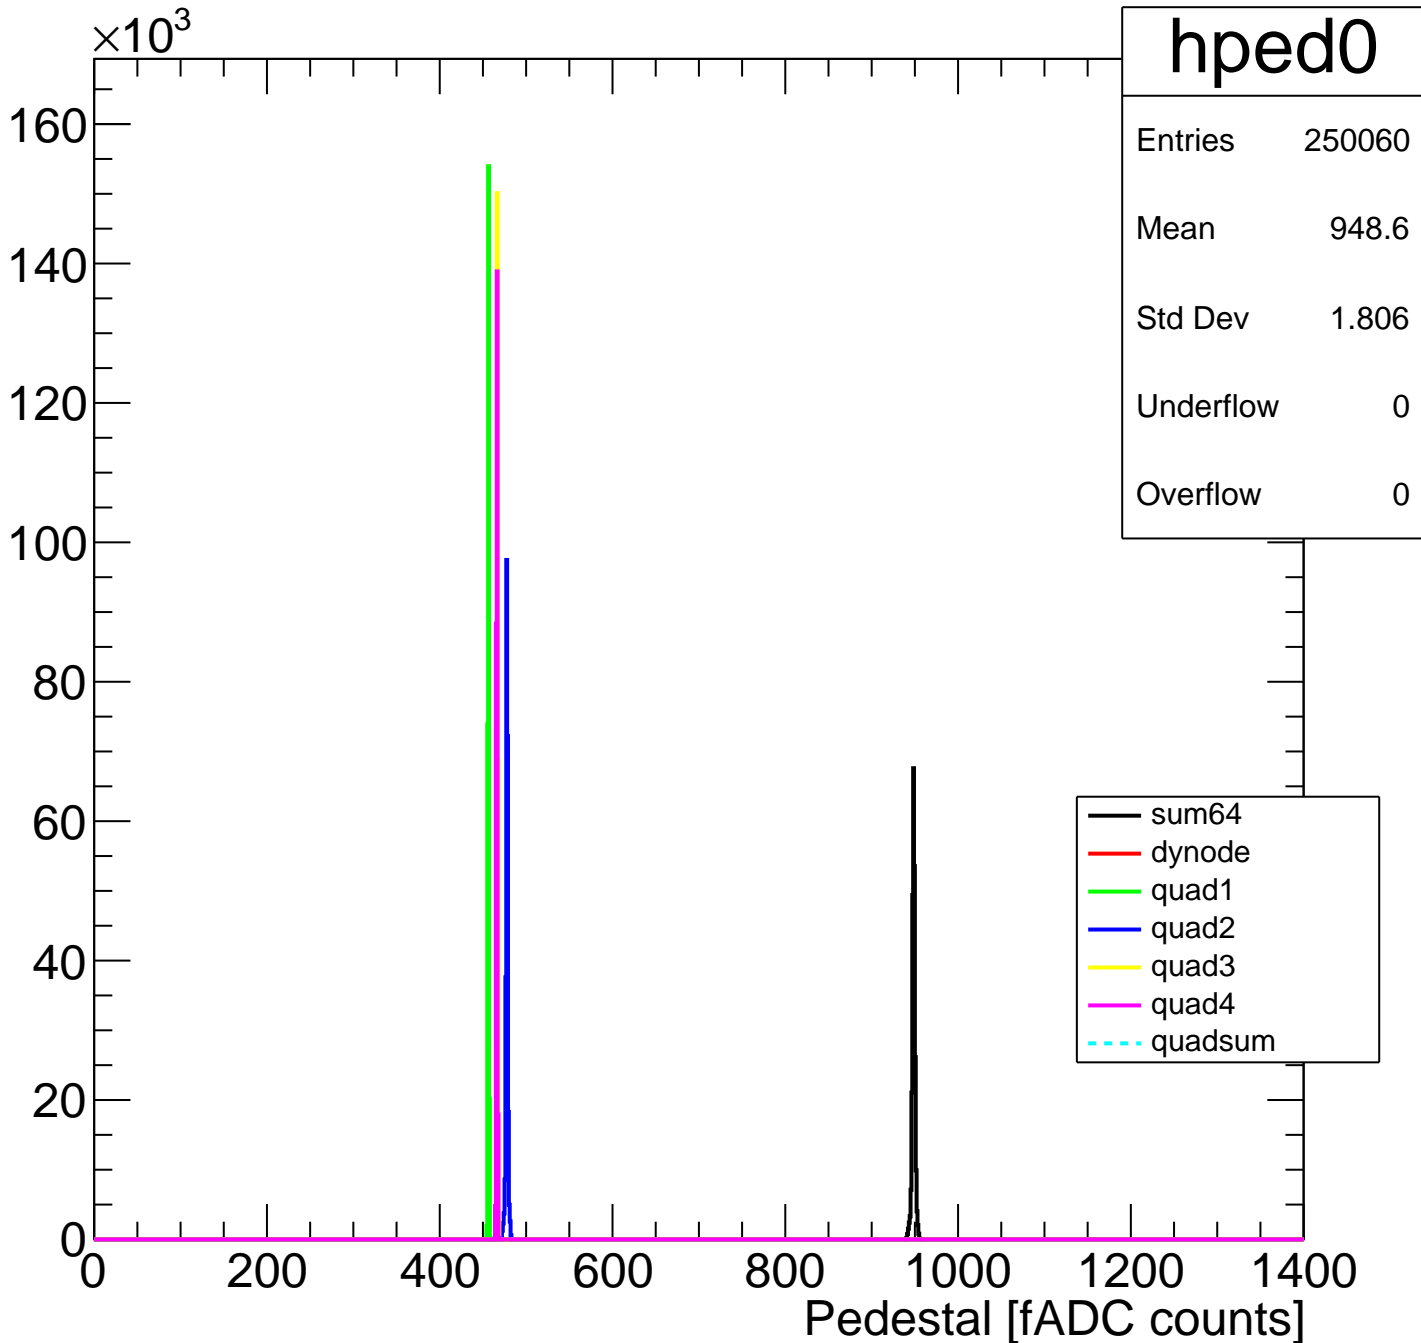

Pedestal Distribution (average fADC count between 8 - 80 ns)

Amplitude Distribution (no pedestal subtraction)

Integral Distribution (no pedestal subtraction)

Amplitude Distribution (with pedestal subtraction)

Integral Distribution (with pedestal subtraction)

hintSub0	
Entries	250060
Mean	2370
Std Dev	348
Underflow	0
Overflow	0
χ^2 / ndf	290.7 / 256
Prob	0.06708
Constant	1152 ± 3.4
Mean	2379 ± 1.0
Sigma	345 ± 1.3

Amplitude (pedestal subtracted)

Integral (pedestal subtracted)