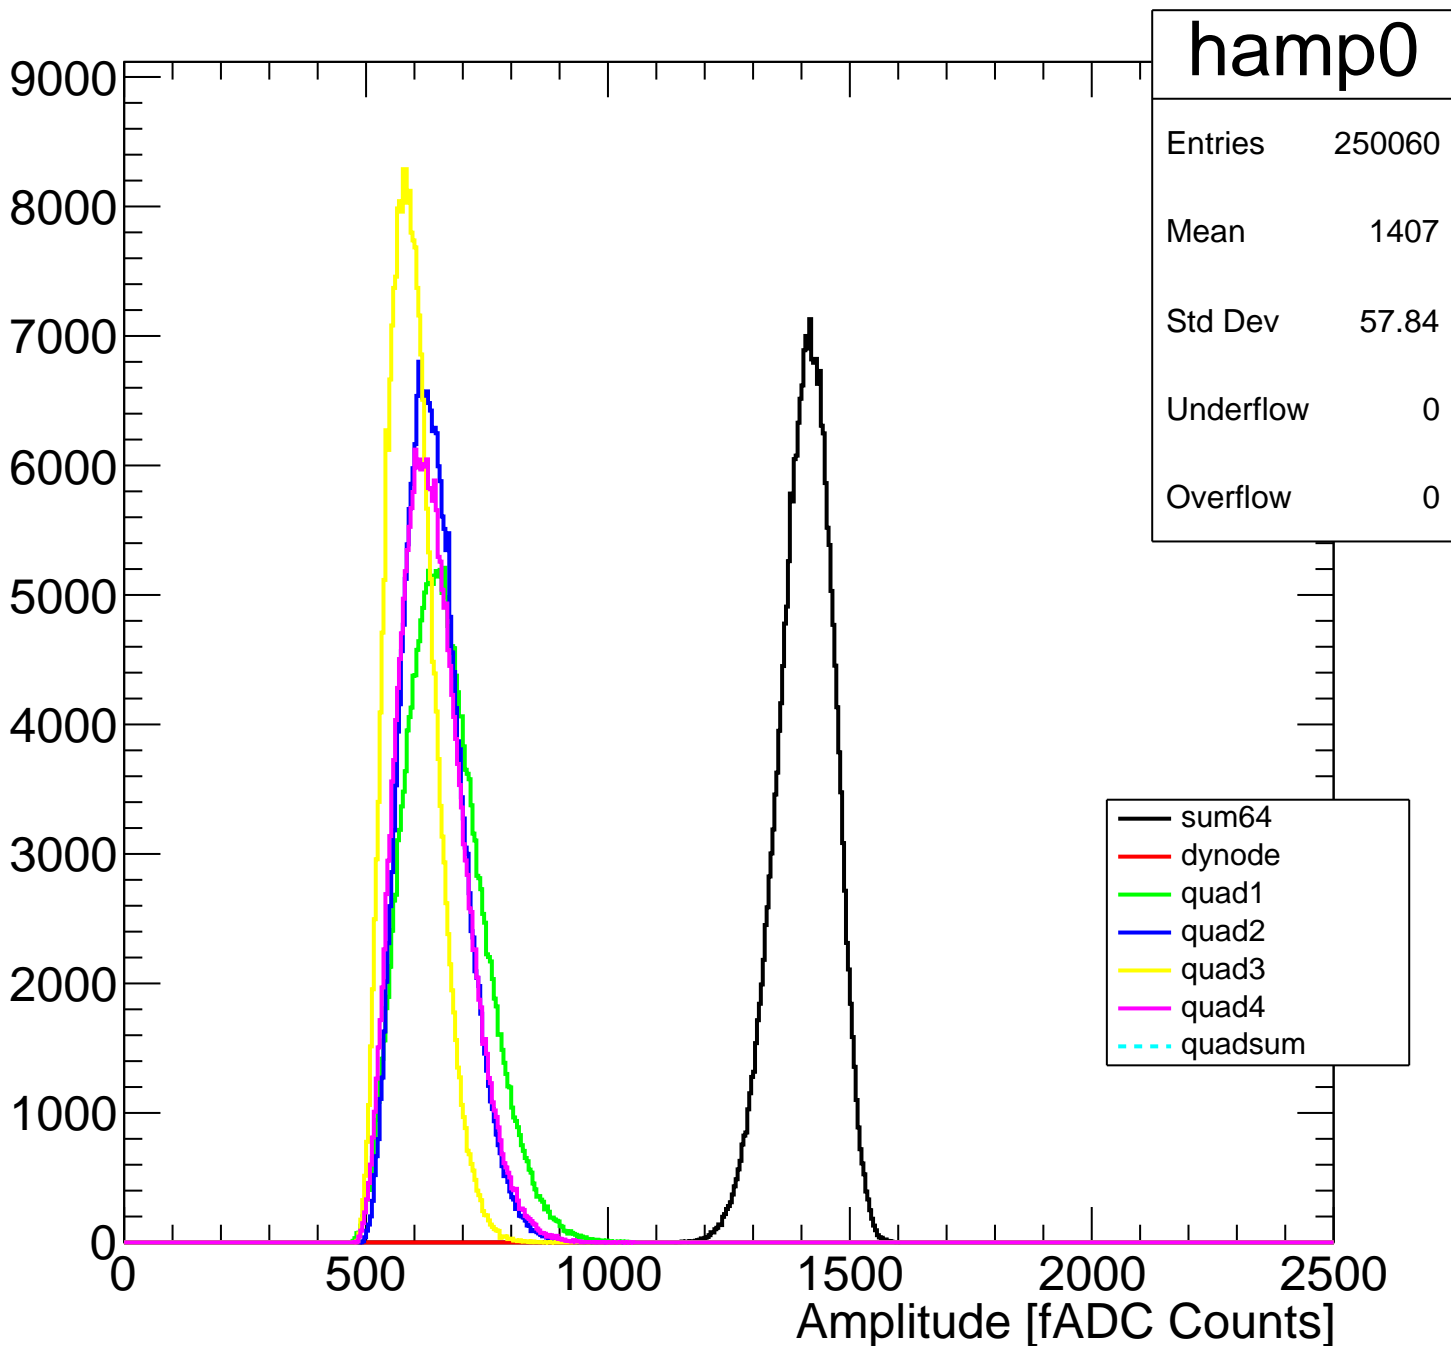

Pedestal Distribution (average fADC count between 8 - 80 ns)

Amplitude Distribution (no pedestal subtraction)

Integral Distribution (no pedestal subtraction)

Amplitude Distribution (with pedestal subtraction)

Integral Distribution (with pedestal subtraction)

hintSub0	
Entries	250060
Mean	2370
Std Dev	348
Underflow	0
Overflow	0
χ^2 / ndf	290.7 / 256
Prob	0.06708
Constant	1152 ± 3.4
Mean	2379 ± 1.0
Sigma	345 ± 1.3

Amplitude (pedestal subtracted)

Integral (pedestal subtracted)