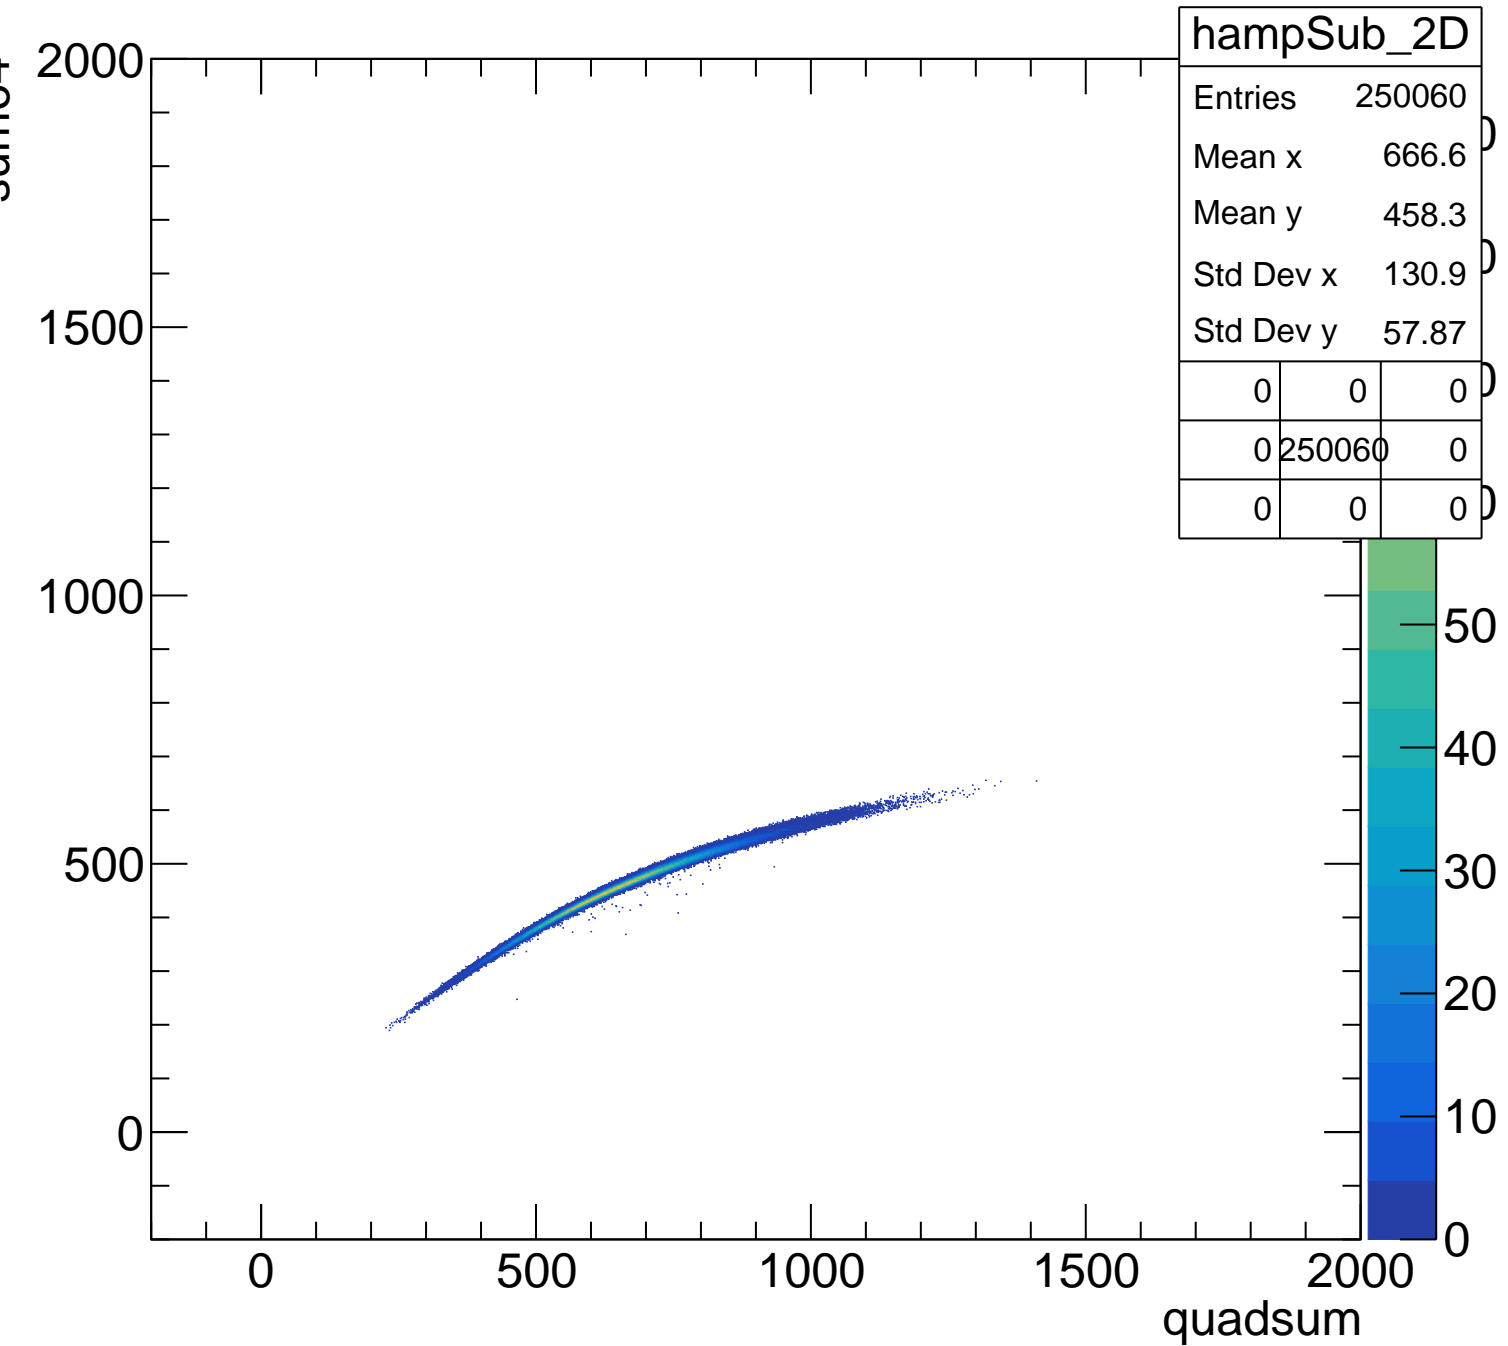

Pedestal Distribution (average fADC count between 8 - 80 ns)

Amplitude Distribution (no pedestal subtraction)

Integral Distribution (no pedestal subtraction)

Amplitude Distribution (with pedestal subtraction)

Integral Distribution (with pedestal subtraction)

hintSub0	
Entries	250060
Mean	2370
Std Dev	348
Underflow	0
Overflow	0
χ^2 / ndf	290.7 / 256
Prob	0.06708
Constant	1152 ± 3.4
Mean	2379 ± 1.0
Sigma	345 ± 1.3

Amplitude (pedestal subtracted)

Integral (pedestal subtracted)