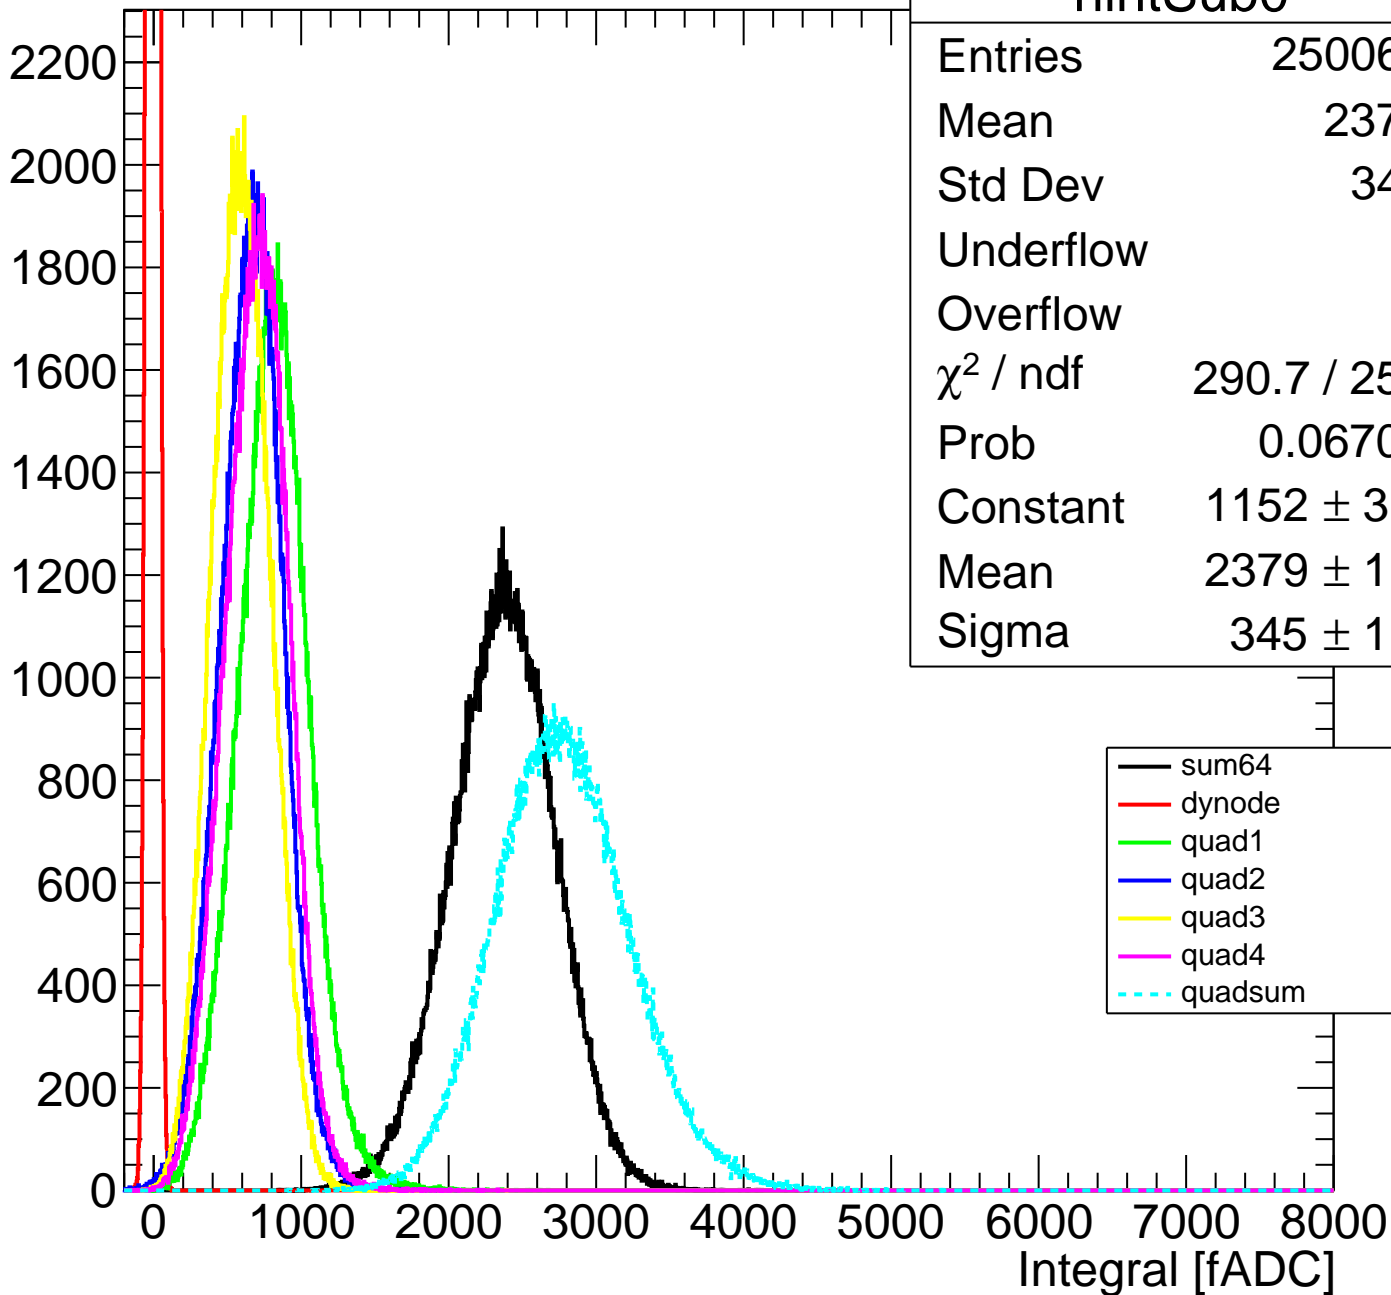

Pedestal Distribution (average fADC count between 8 - 80 ns)

Amplitude Distribution (no pedestal subtraction)

Integral Distribution (no pedestal subtraction)

Amplitude Distribution (with pedestal subtraction)

Integral Distribution (with pedestal subtraction)

hintSub0	
Entries	250060
Mean	2370
Std Dev	348
Underflow	0
Overflow	0
χ^2 / ndf	290.7 / 256
Prob	0.06708
Constant	1152 ± 3.4
Mean	2379 ± 1.0
Sigma	345 ± 1.3

Amplitude (pedestal subtracted)

Integral (pedestal subtracted)