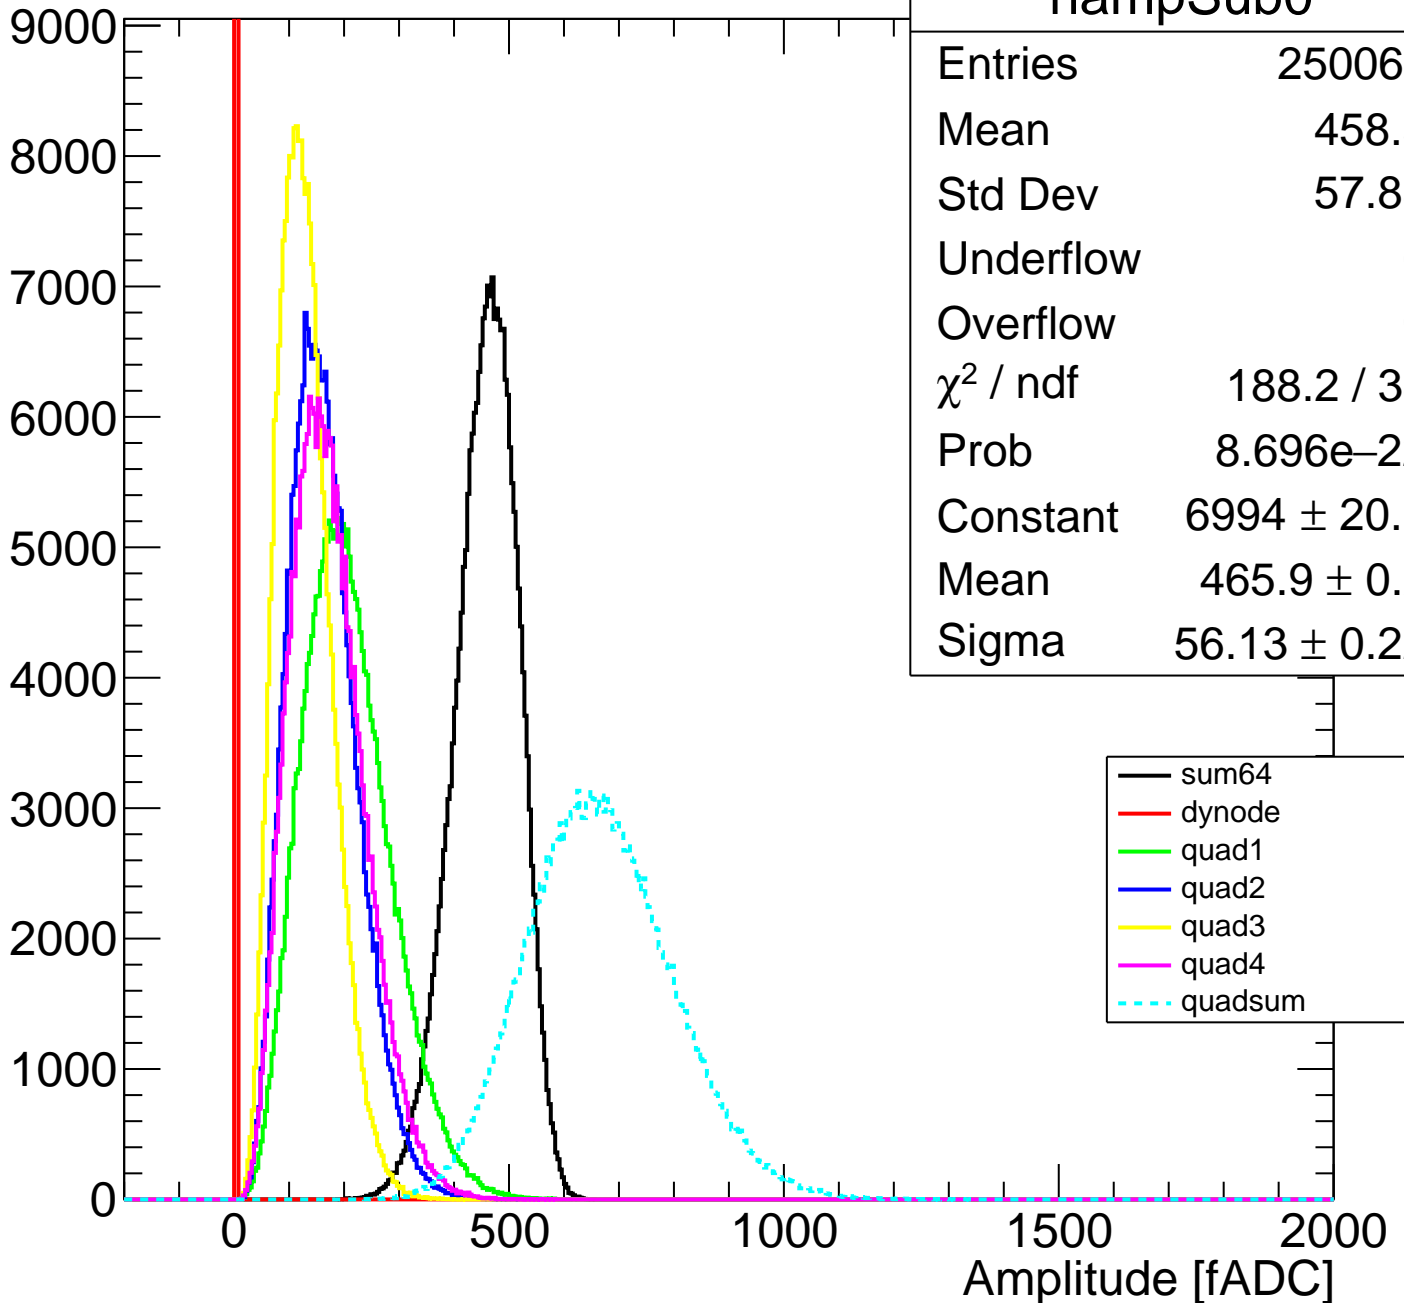

Pedestal Distribution (average fADC count between 8 - 80 ns)

Amplitude Distribution (no pedestal subtraction)

Integral Distribution (no pedestal subtraction)

Amplitude Distribution (with pedestal subtraction)

Integral Distribution (with pedestal subtraction)

hintSub0	
Entries	250060
Mean	2370
Std Dev	348
Underflow	0
Overflow	0
χ^2 / ndf	290.7 / 256
Prob	0.06708
Constant	1152 ± 3.4
Mean	2379 ± 1.0
Sigma	345 ± 1.3

Amplitude (pedestal subtracted)

Integral (pedestal subtracted)