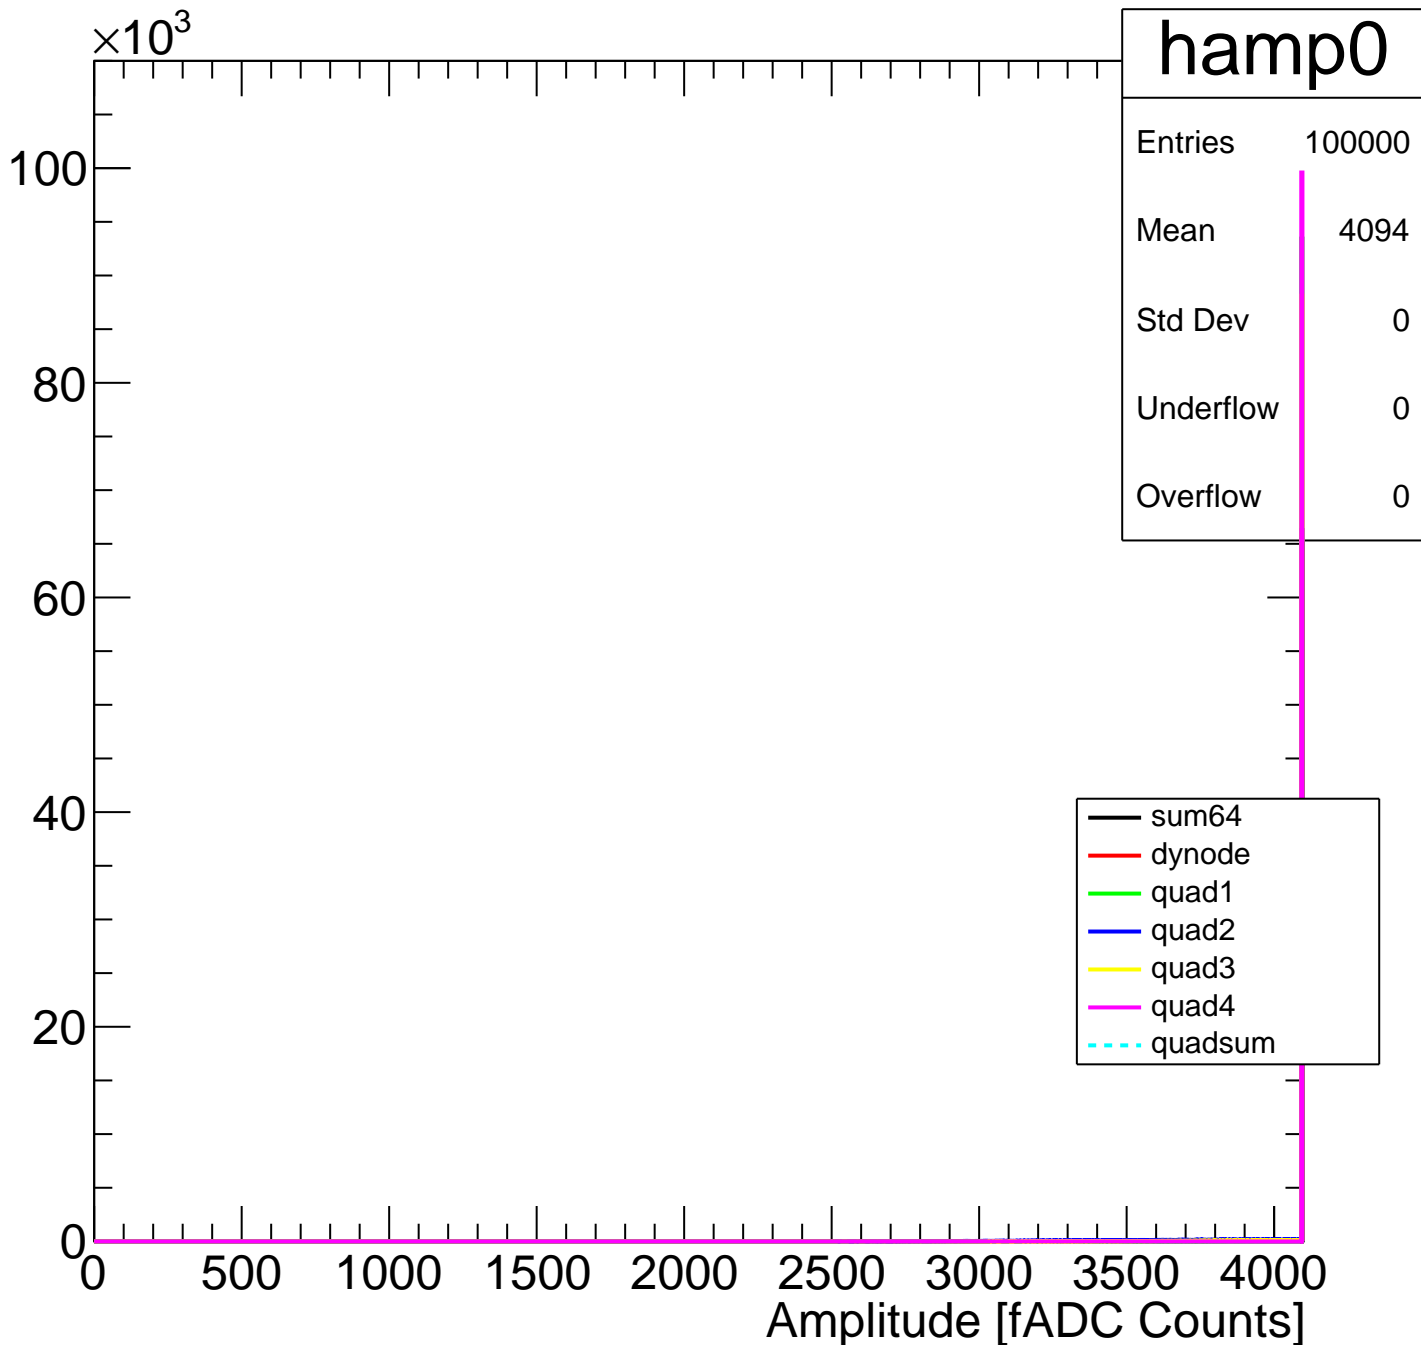

Pedestal Distribution (average fADC count between 8 - 60 ns)

Amplitude Distribution (no pedestal subtraction)

Integral Distribution (no pedestal subtraction)

Amplitude Distribution (with pedestal subtraction)

Integral Distribution (with pedestal subtraction)

Amplitude (pedestal subtracted)

Integral (pedestal subtracted)