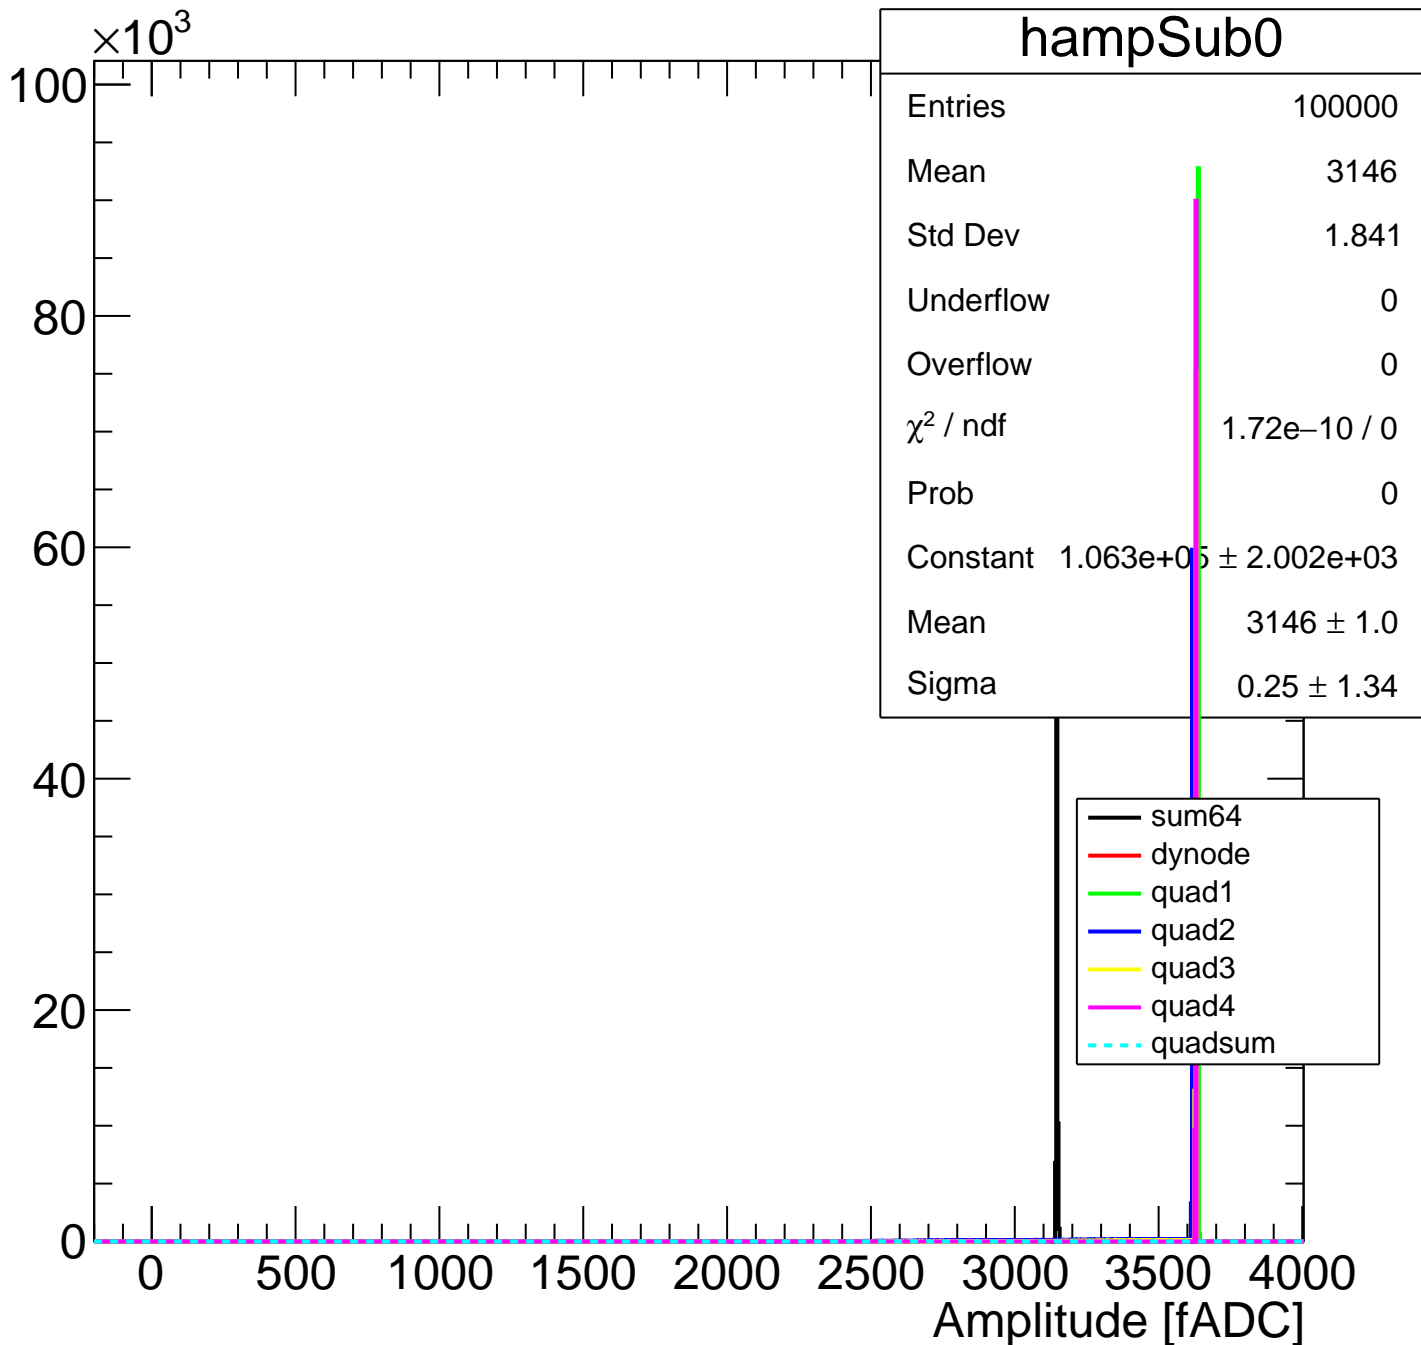

Pedestal Distribution (average fADC count between 8 - 60 ns)

Amplitude Distribution (no pedestal subtraction)

Integral Distribution (no pedestal subtraction)

Amplitude Distribution (with pedestal subtraction)

Integral Distribution (with pedestal subtraction)

Amplitude (pedestal subtracted)

Integral (pedestal subtracted)