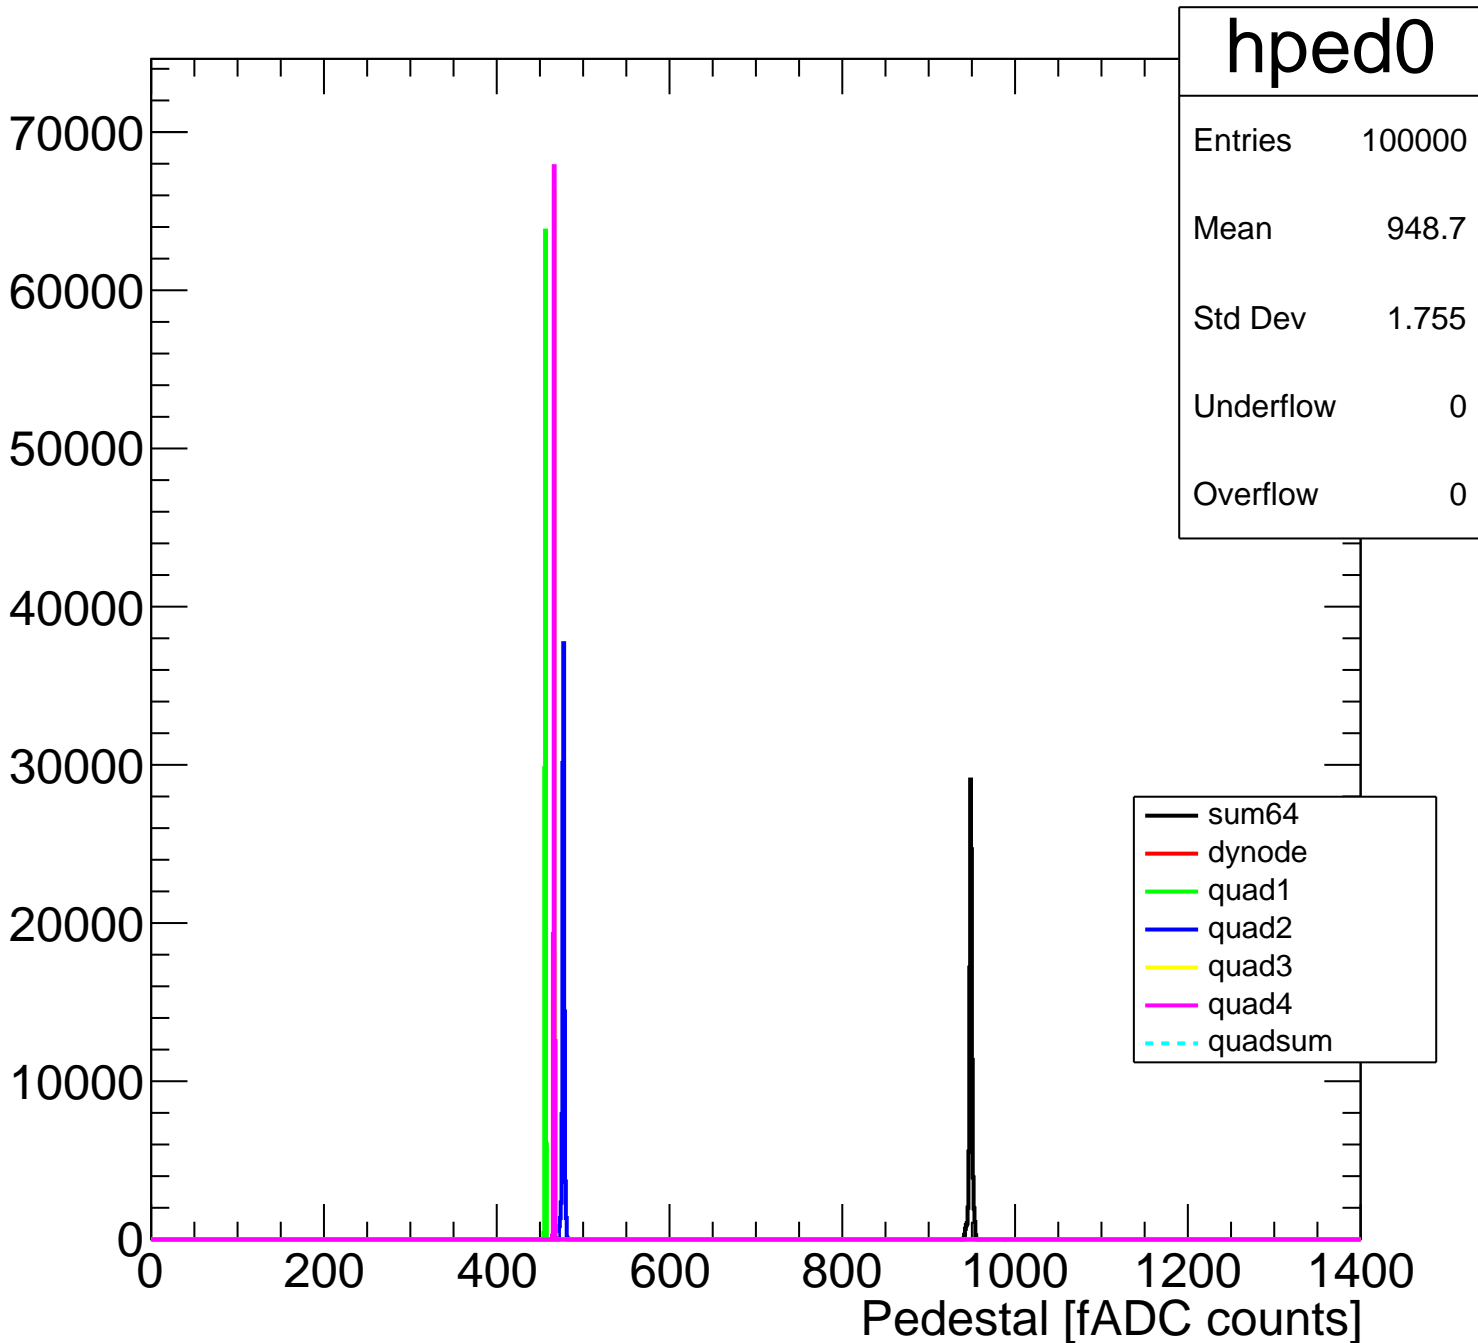

Pedestal Distribution (average fADC count between 8 - 60 ns)

Amplitude Distribution (no pedestal subtraction)

Integral Distribution (no pedestal subtraction)

Amplitude Distribution (with pedestal subtraction)

Integral Distribution (with pedestal subtraction)

Amplitude (pedestal subtracted)

Integral (pedestal subtracted)