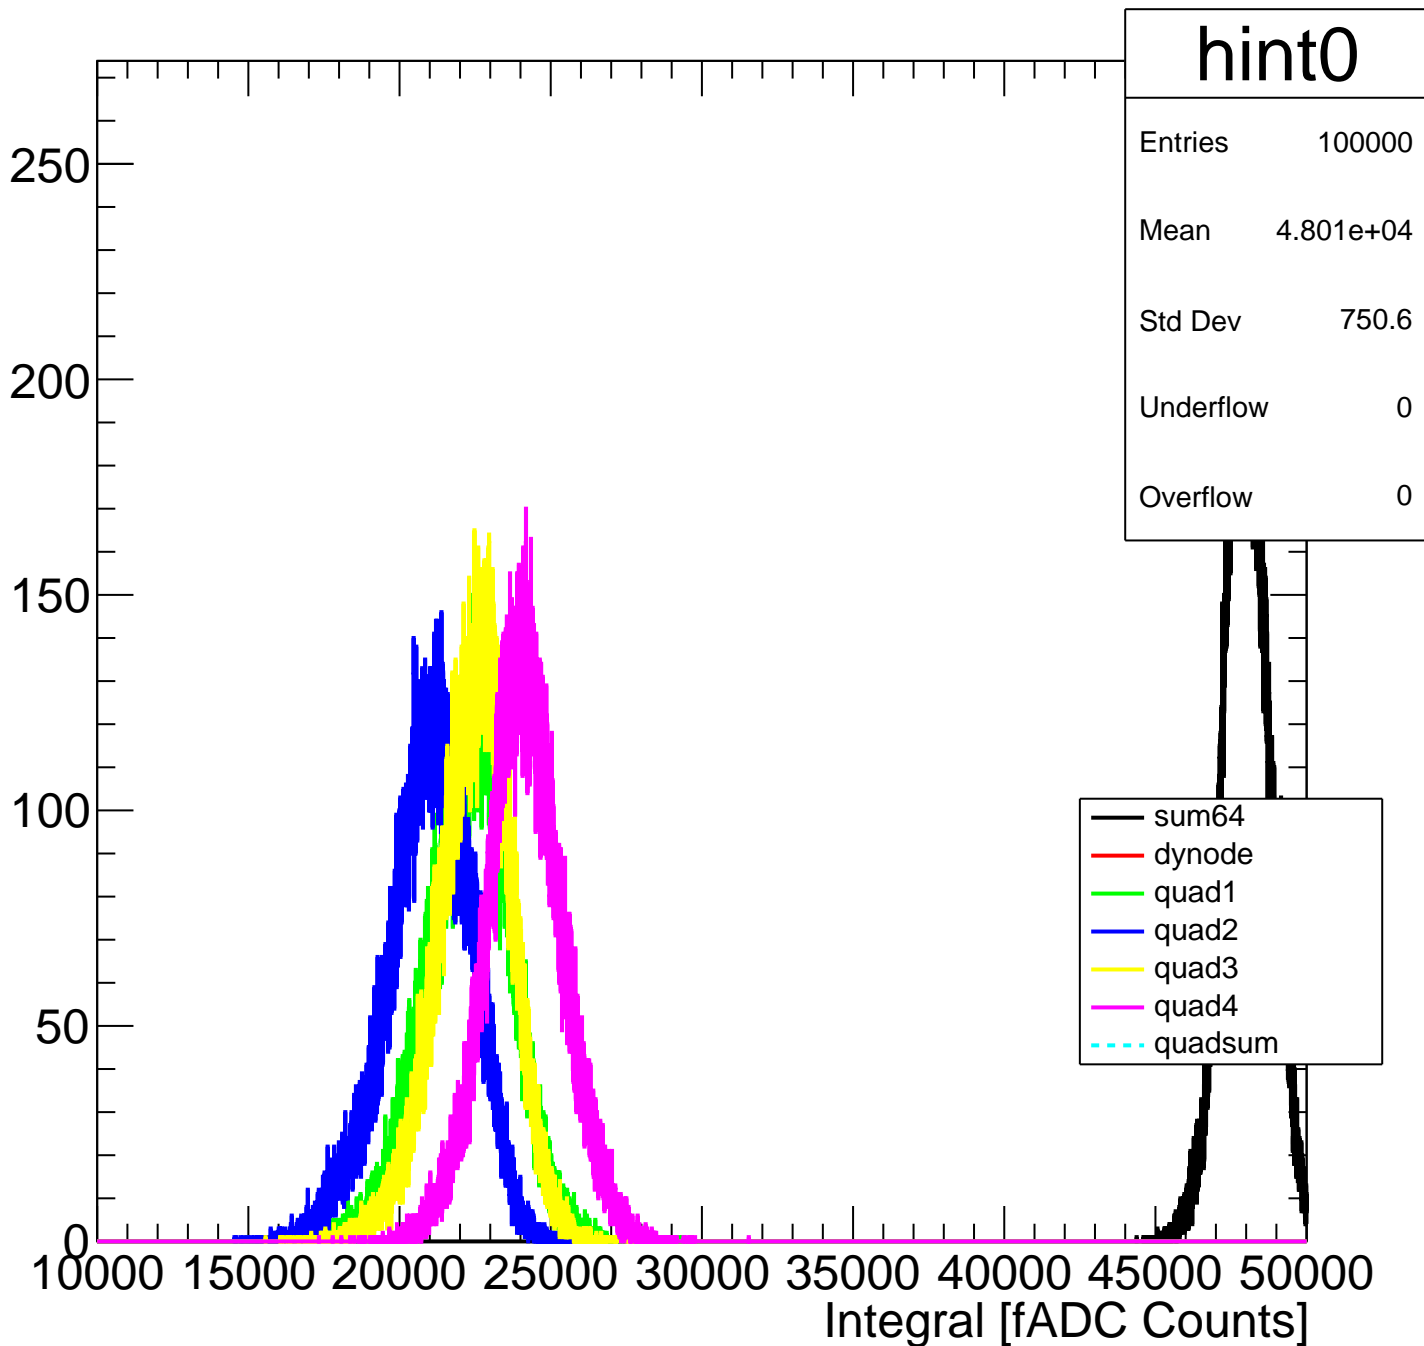

Pedestal Distribution (average fADC count between 8 - 60 ns)

Amplitude Distribution (no pedestal subtraction)

Integral Distribution (no pedestal subtraction)

Amplitude Distribution (with pedestal subtraction)

Integral Distribution (with pedestal subtraction)

Amplitude (pedestal subtracted)

Integral (pedestal subtracted)