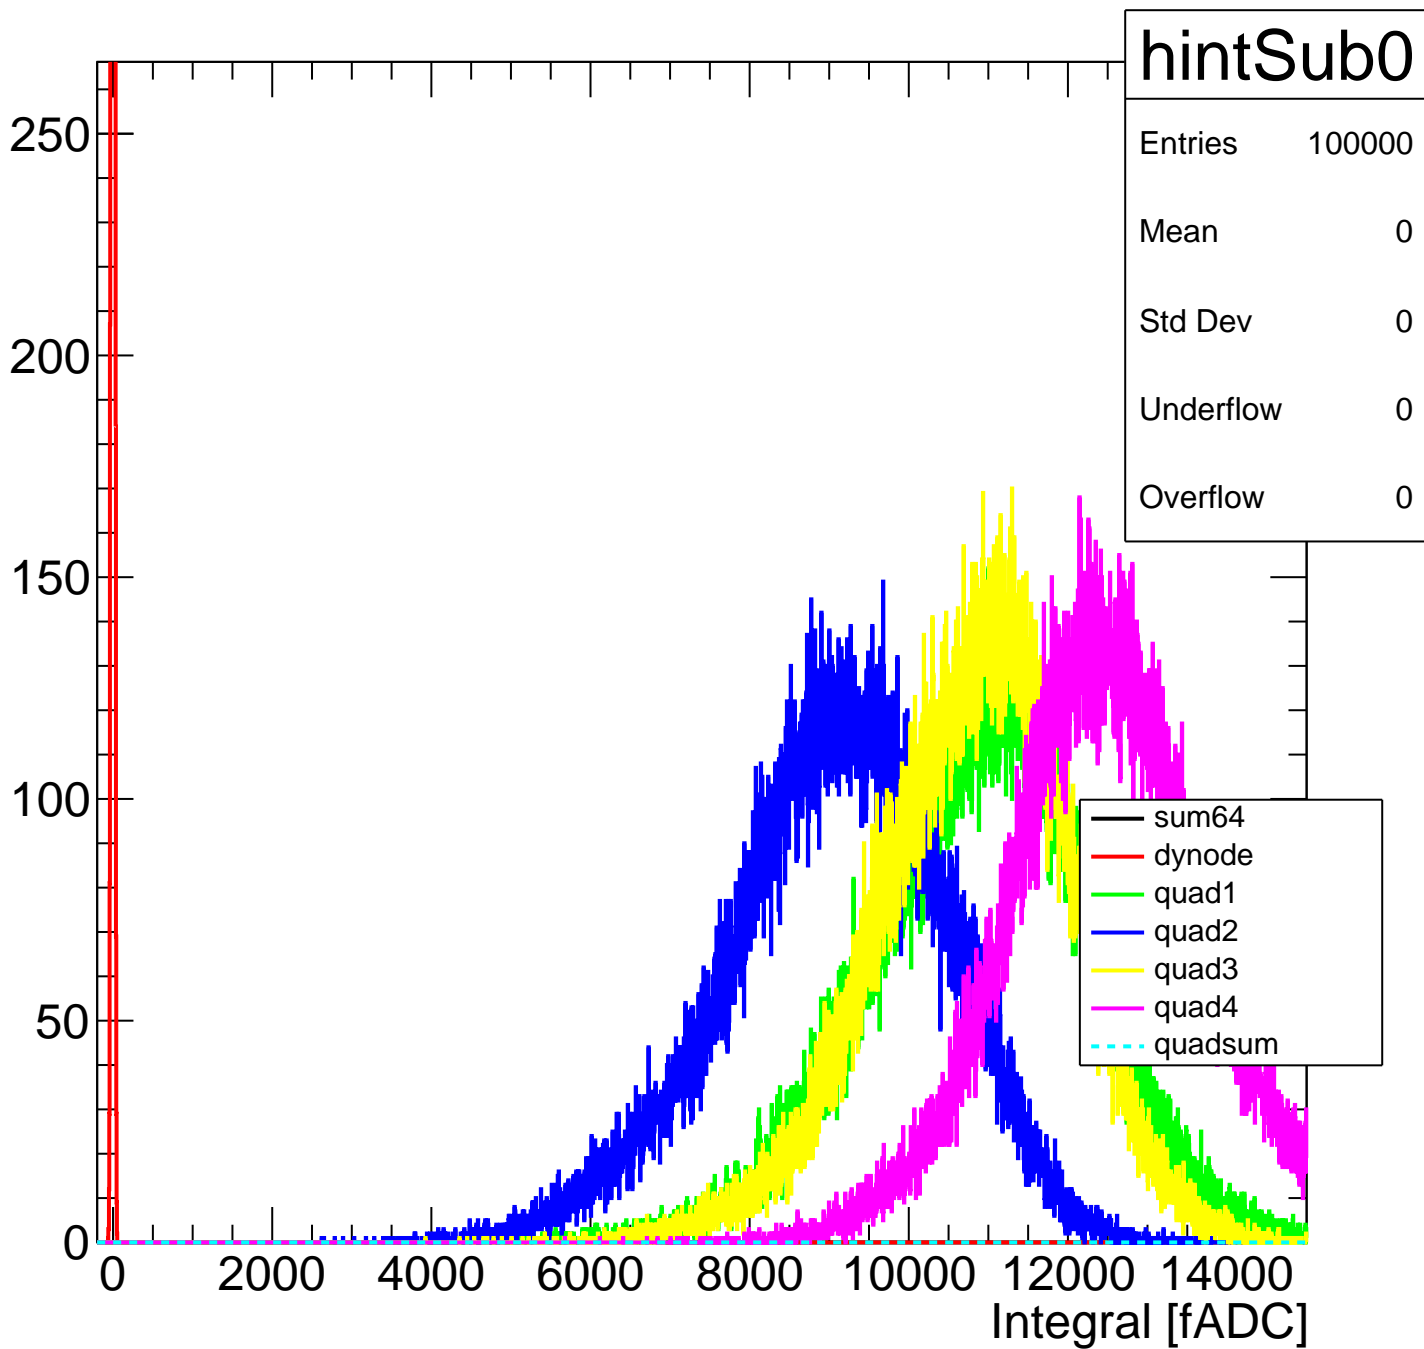

Pedestal Distribution (average fADC count between 8 - 60 ns)

Amplitude Distribution (no pedestal subtraction)

Integral Distribution (no pedestal subtraction)

Amplitude Distribution (with pedestal subtraction)

Integral Distribution (with pedestal subtraction)

Amplitude (pedestal subtracted)

Integral (pedestal subtracted)