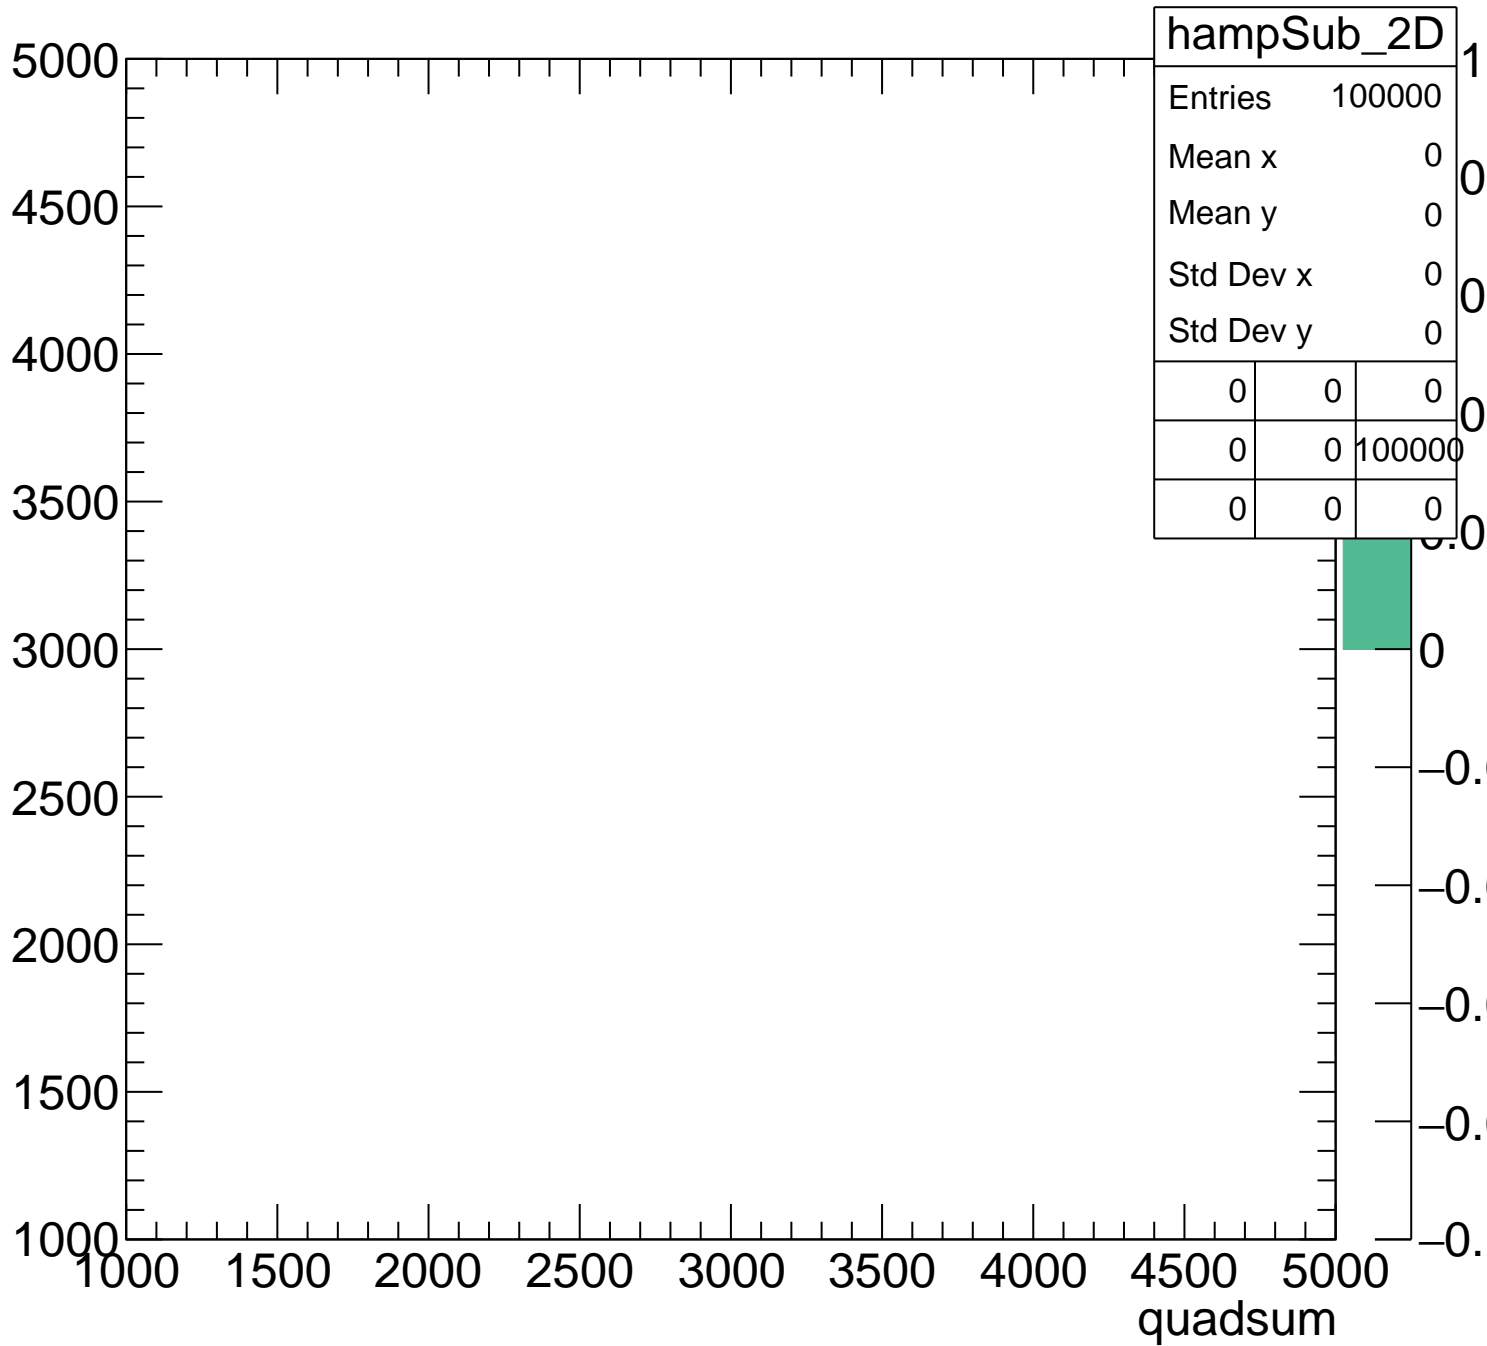

Pedestal Distribution (average fADC count between 8 - 60 ns)

Amplitude Distribution (no pedestal subtraction)

Integral Distribution (no pedestal subtraction)

Amplitude Distribution (with pedestal subtraction)

Integral Distribution (with pedestal subtraction)

Amplitude (pedestal subtracted)

Integral (pedestal subtracted)