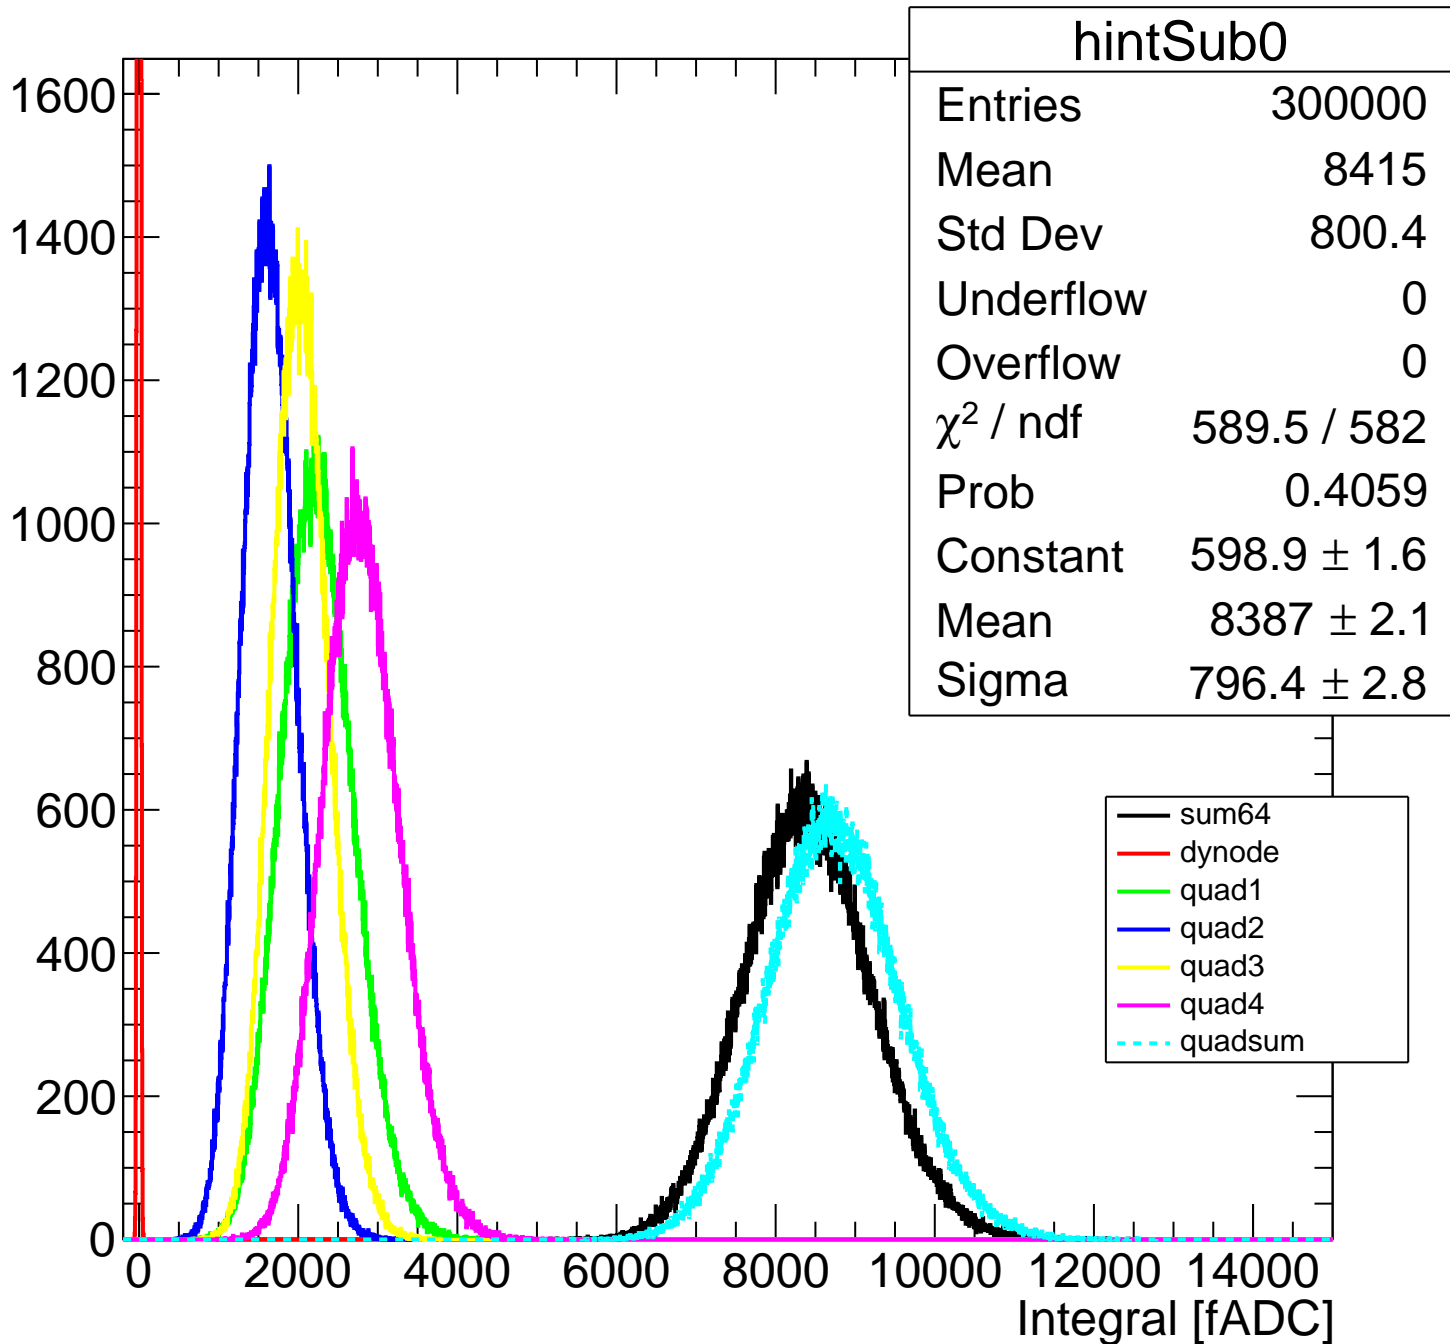

Pedestal Distribution (average fADC count between 8 - 60 ns)

Amplitude Distribution (no pedestal subtraction)

Integral Distribution (no pedestal subtraction)

Amplitude Distribution (with pedestal subtraction)

Integral Distribution (with pedestal subtraction)

Amplitude (pedestal subtracted)

Integral (pedestal subtracted)