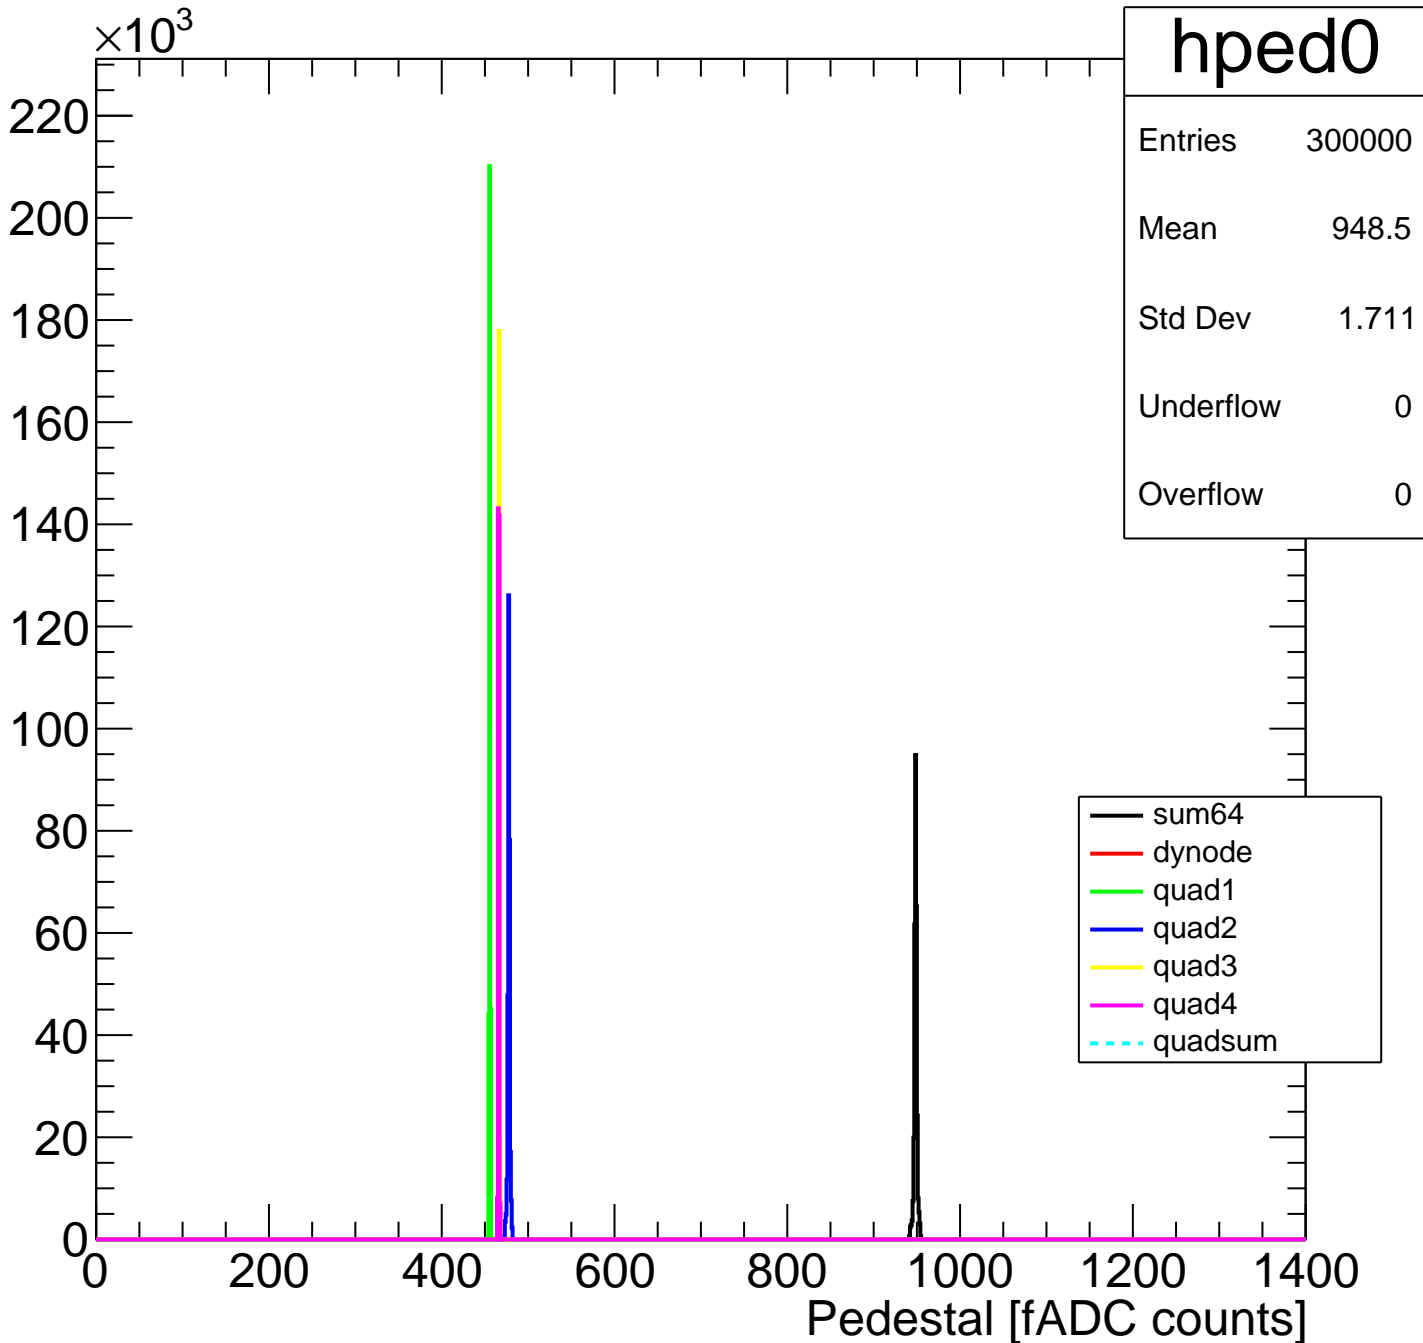

Pedestal Distribution (average fADC count between 8 - 60 ns)

Amplitude Distribution (no pedestal subtraction)

Integral Distribution (no pedestal subtraction)

Amplitude Distribution (with pedestal subtraction)

Integral Distribution (with pedestal subtraction)

Amplitude (pedestal subtracted)

Integral (pedestal subtracted)