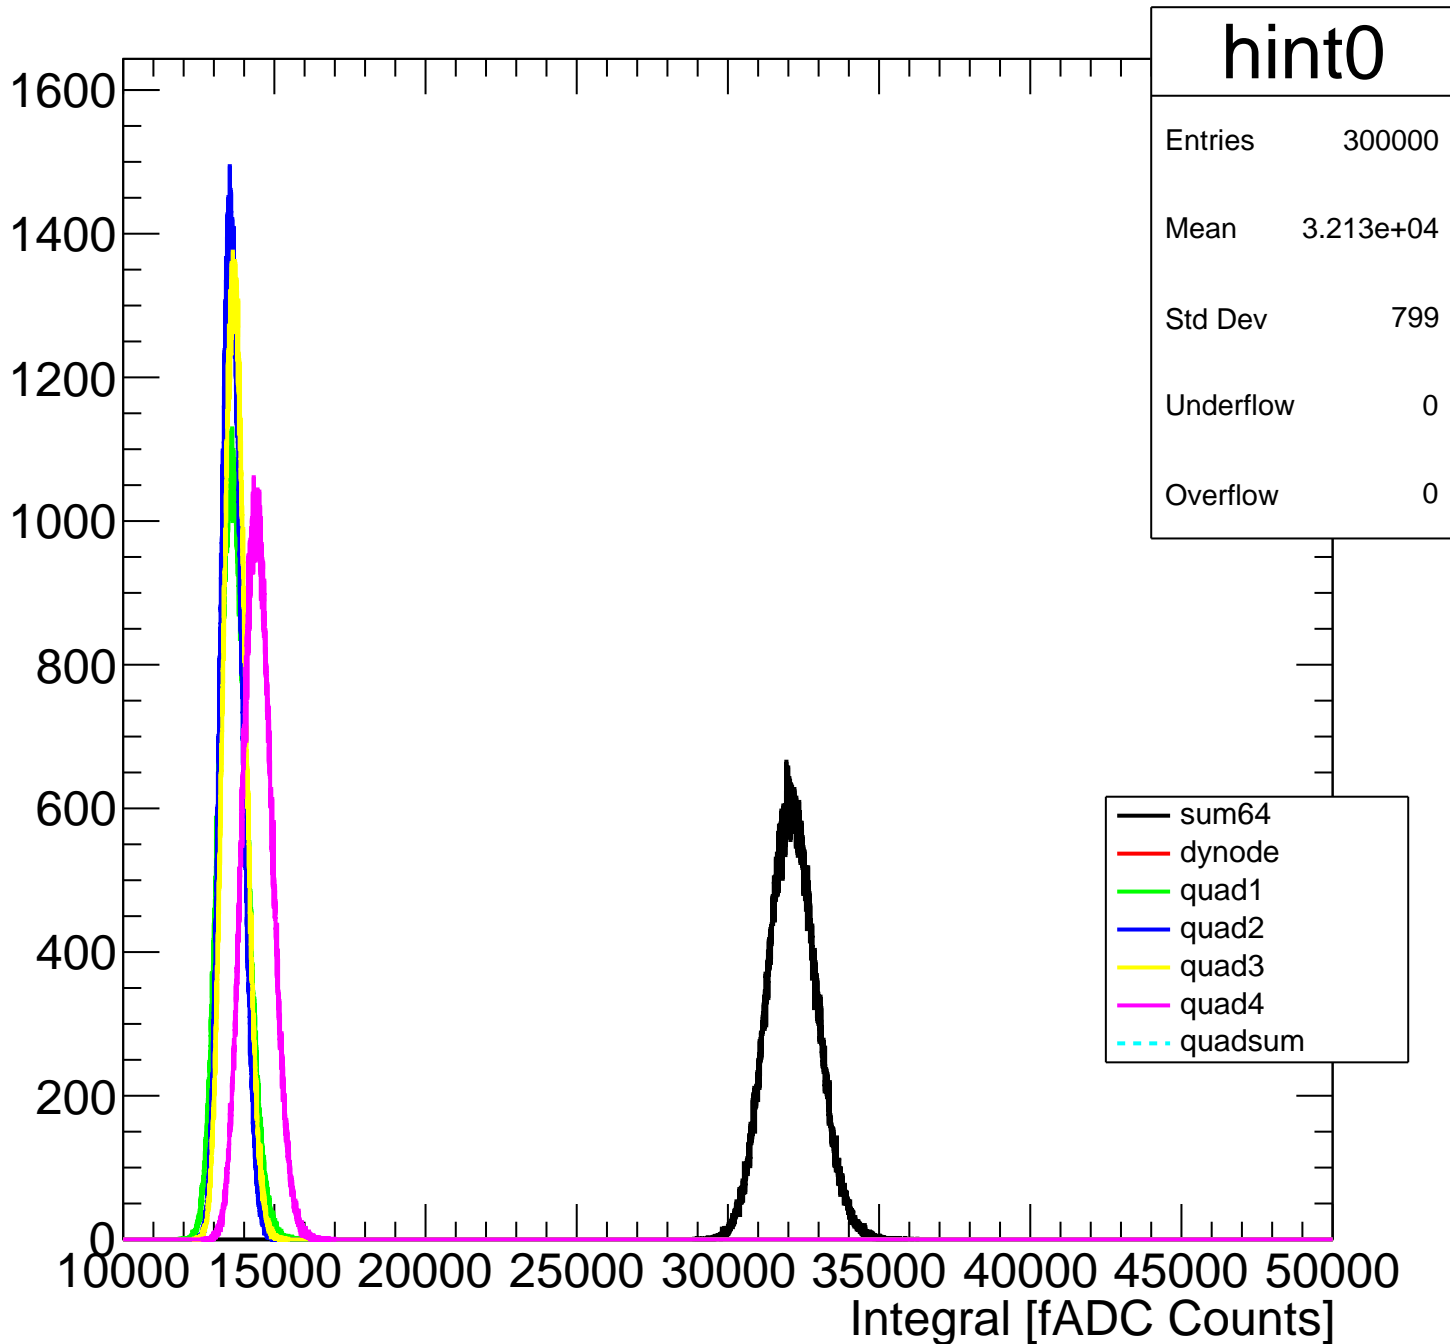

Pedestal Distribution (average fADC count between 8 - 60 ns)

Amplitude Distribution (no pedestal subtraction)

Integral Distribution (no pedestal subtraction)

Amplitude Distribution (with pedestal subtraction)

Integral Distribution (with pedestal subtraction)

Amplitude (pedestal subtracted)

Integral (pedestal subtracted)