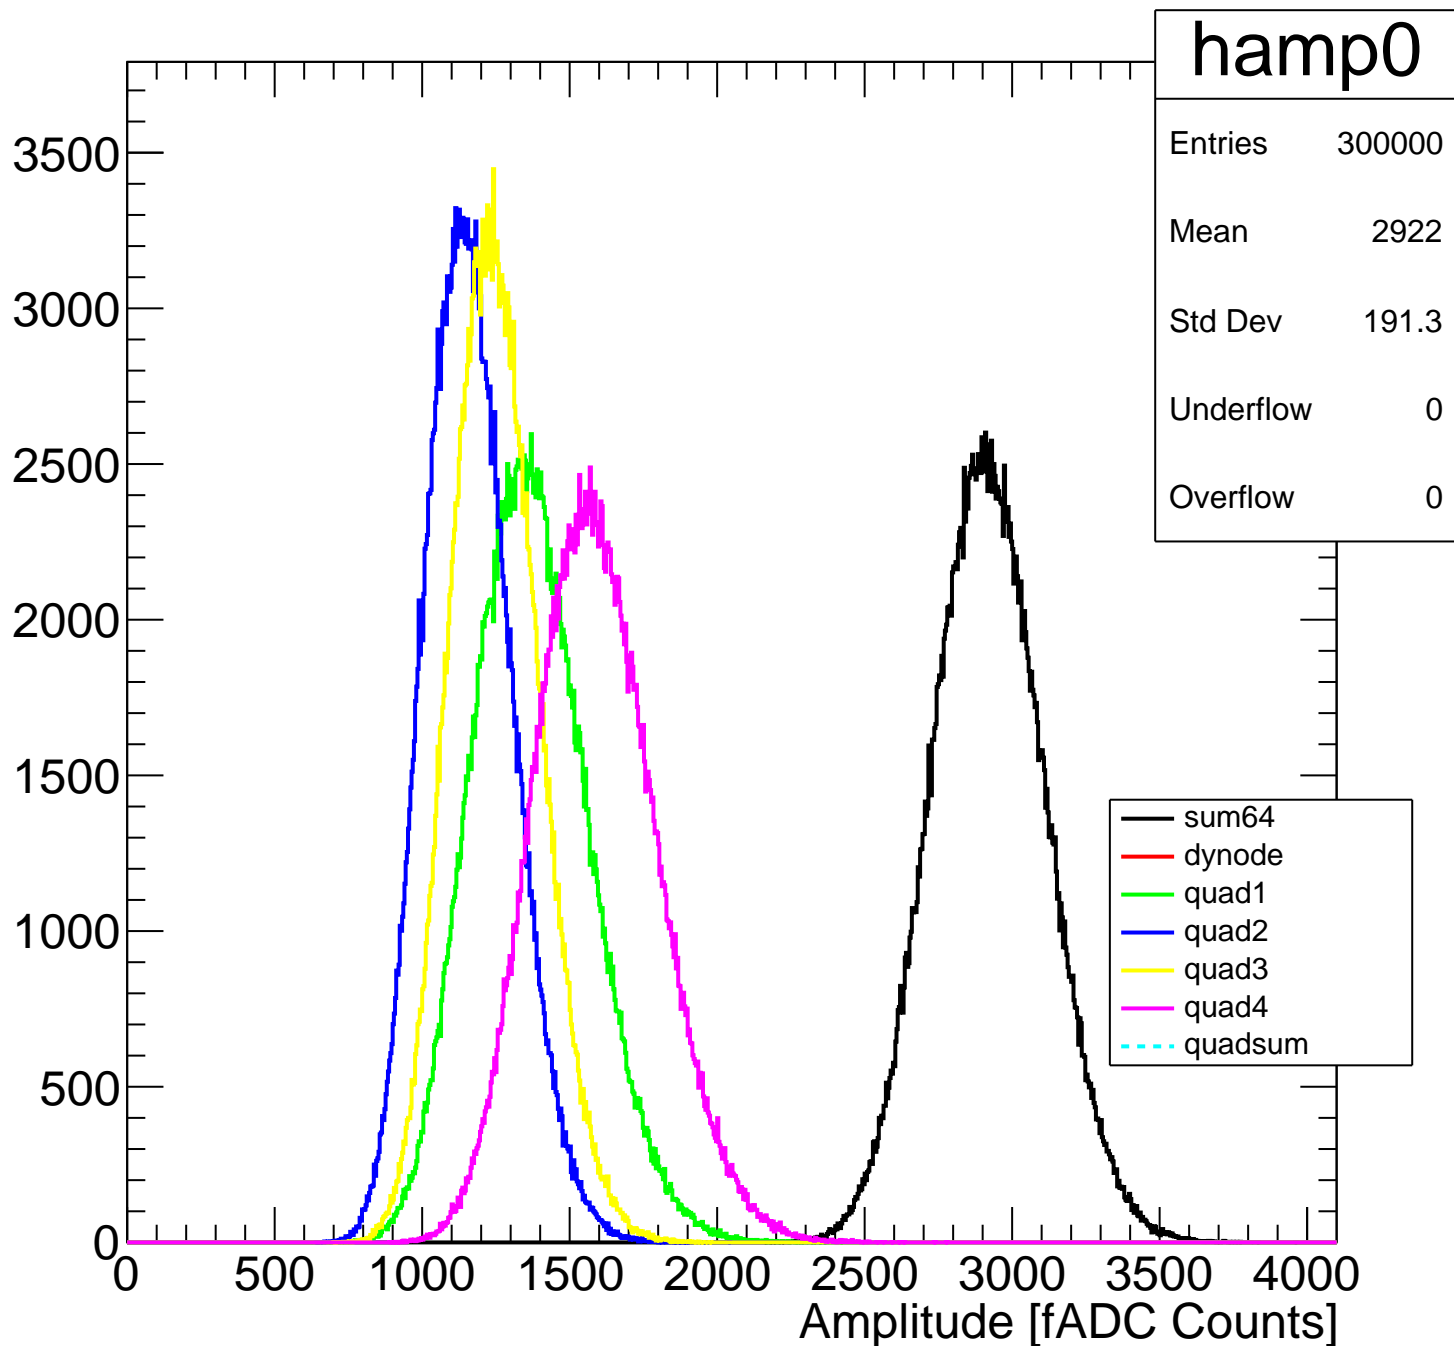

Pedestal Distribution (average fADC count between 8 - 60 ns)

Amplitude Distribution (no pedestal subtraction)

Integral Distribution (no pedestal subtraction)

Amplitude Distribution (with pedestal subtraction)

Integral Distribution (with pedestal subtraction)

Amplitude (pedestal subtracted)

Integral (pedestal subtracted)