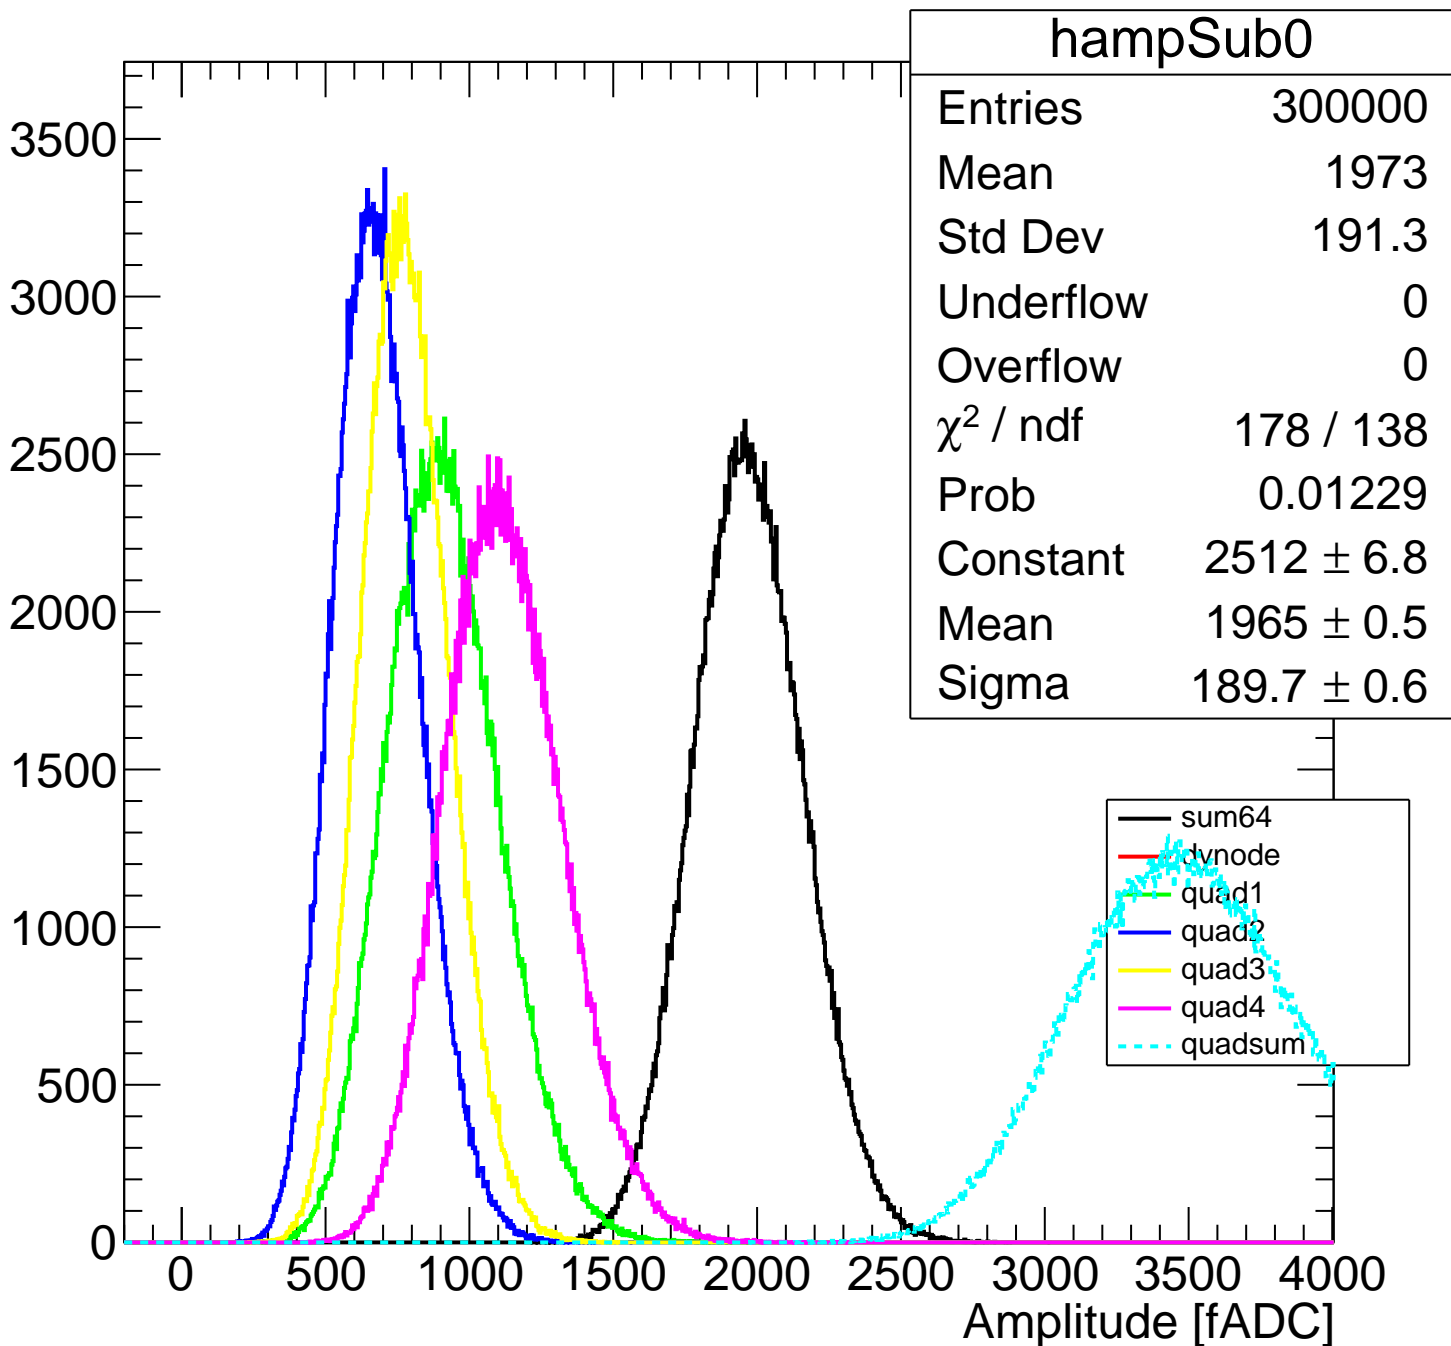

Pedestal Distribution (average fADC count between 8 - 60 ns)

Amplitude Distribution (no pedestal subtraction)

Integral Distribution (no pedestal subtraction)

Amplitude Distribution (with pedestal subtraction)

Integral Distribution (with pedestal subtraction)

Amplitude (pedestal subtracted)

Integral (pedestal subtracted)