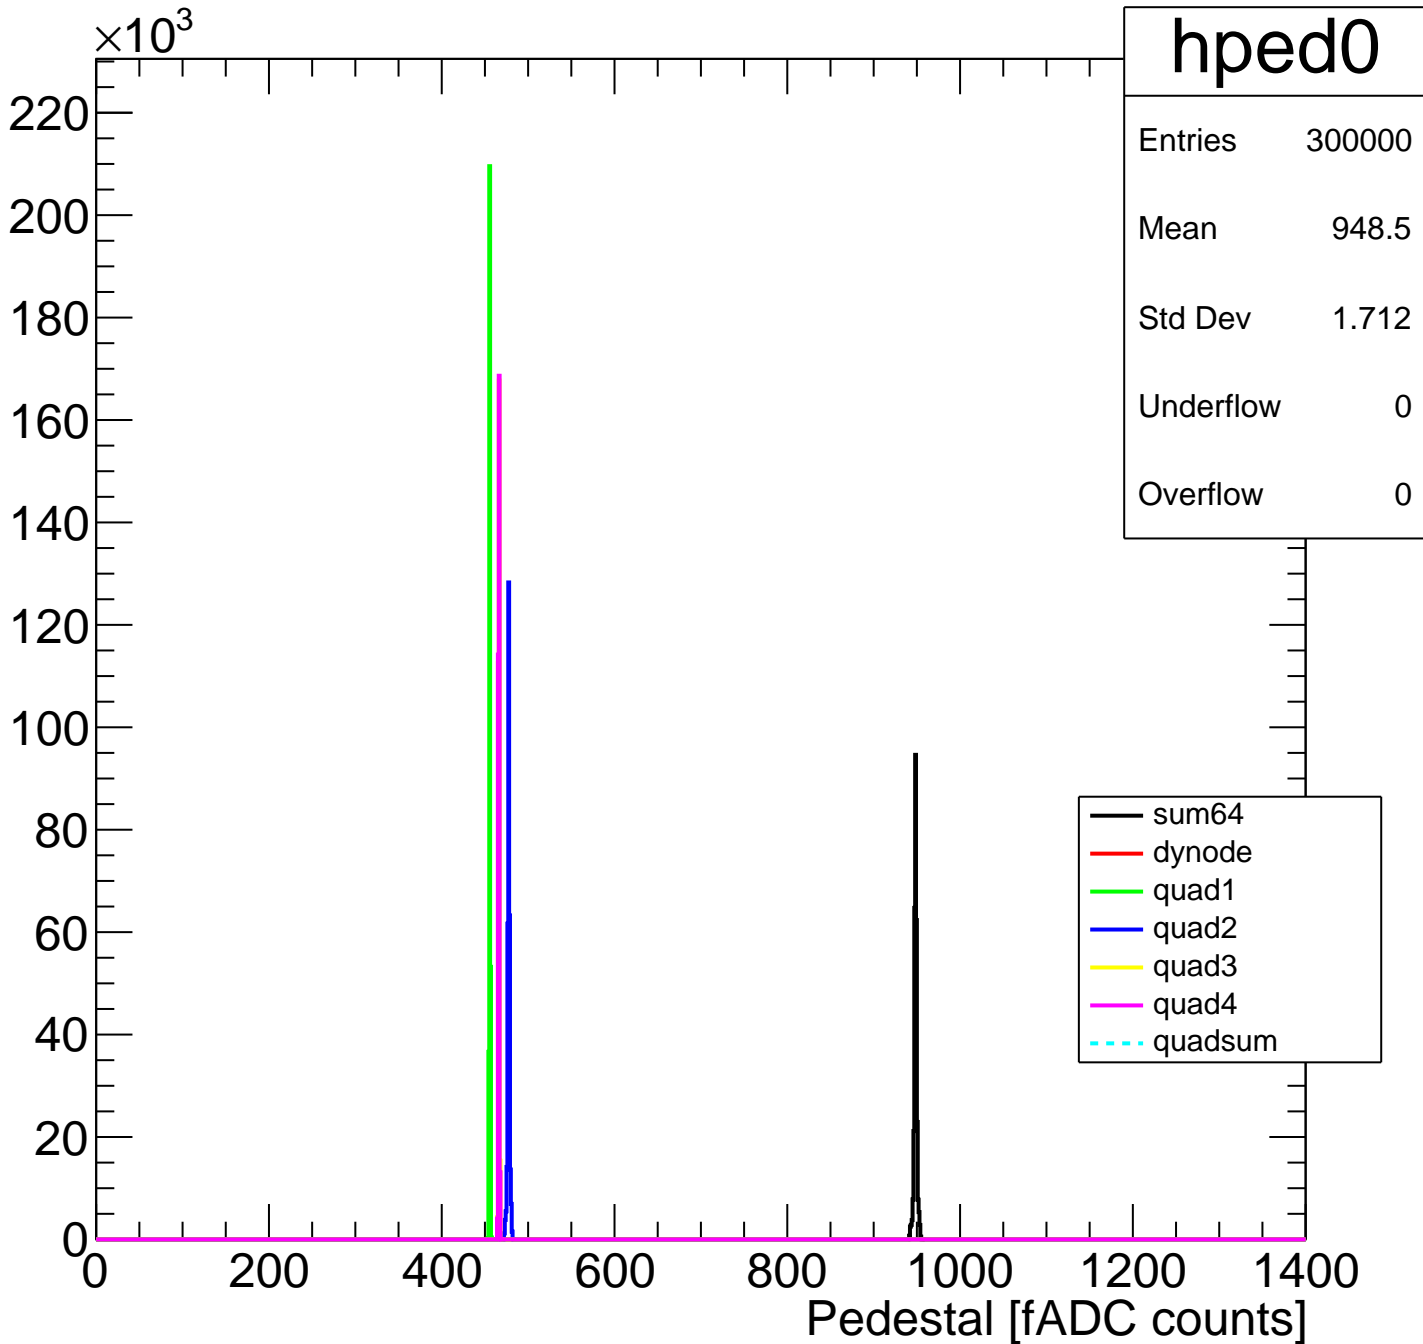

Pedestal Distribution (average fADC count between 8 - 60 ns)

Amplitude Distribution (no pedestal subtraction)

Integral Distribution (no pedestal subtraction)

Amplitude Distribution (with pedestal subtraction)

Integral Distribution (with pedestal subtraction)

Amplitude (pedestal subtracted)

Integral (pedestal subtracted)