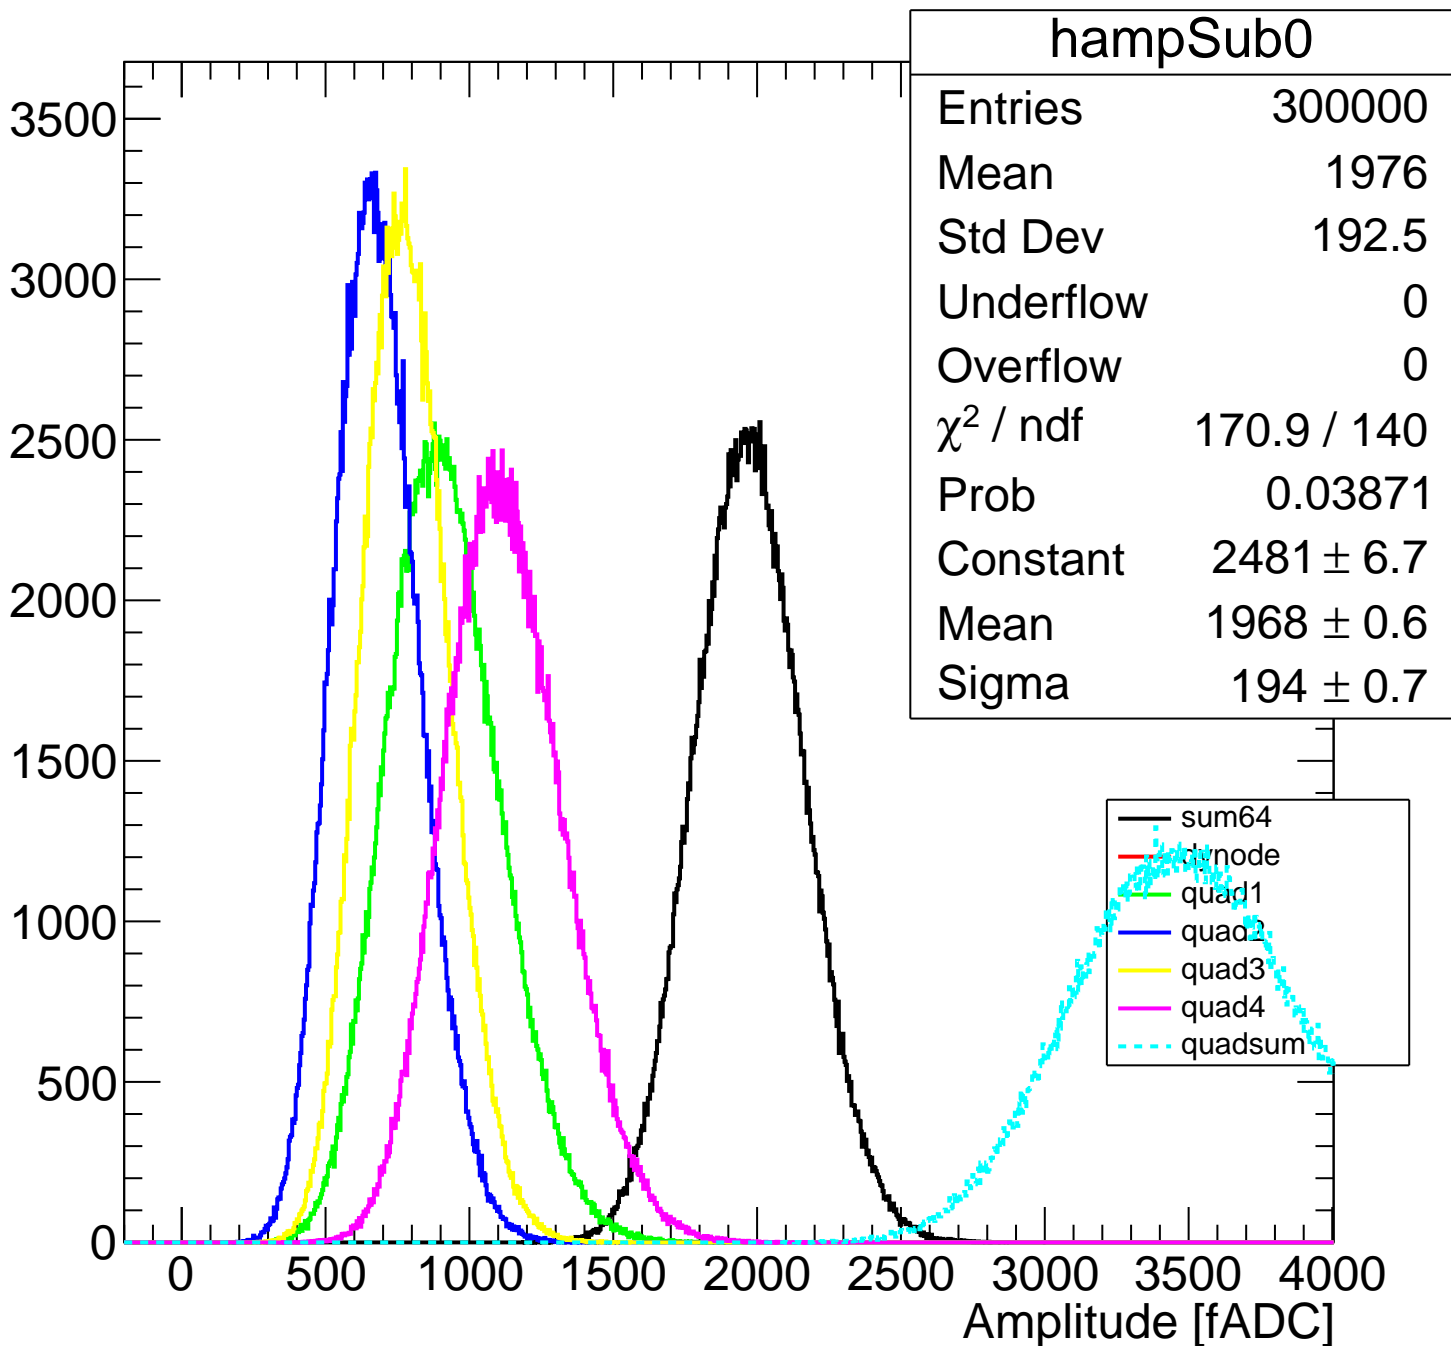

Pedestal Distribution (average fADC count between 8 - 60 ns)

Amplitude Distribution (no pedestal subtraction)

Integral Distribution (no pedestal subtraction)

Amplitude Distribution (with pedestal subtraction)

Integral Distribution (with pedestal subtraction)

Amplitude (pedestal subtracted)

Integral (pedestal subtracted)