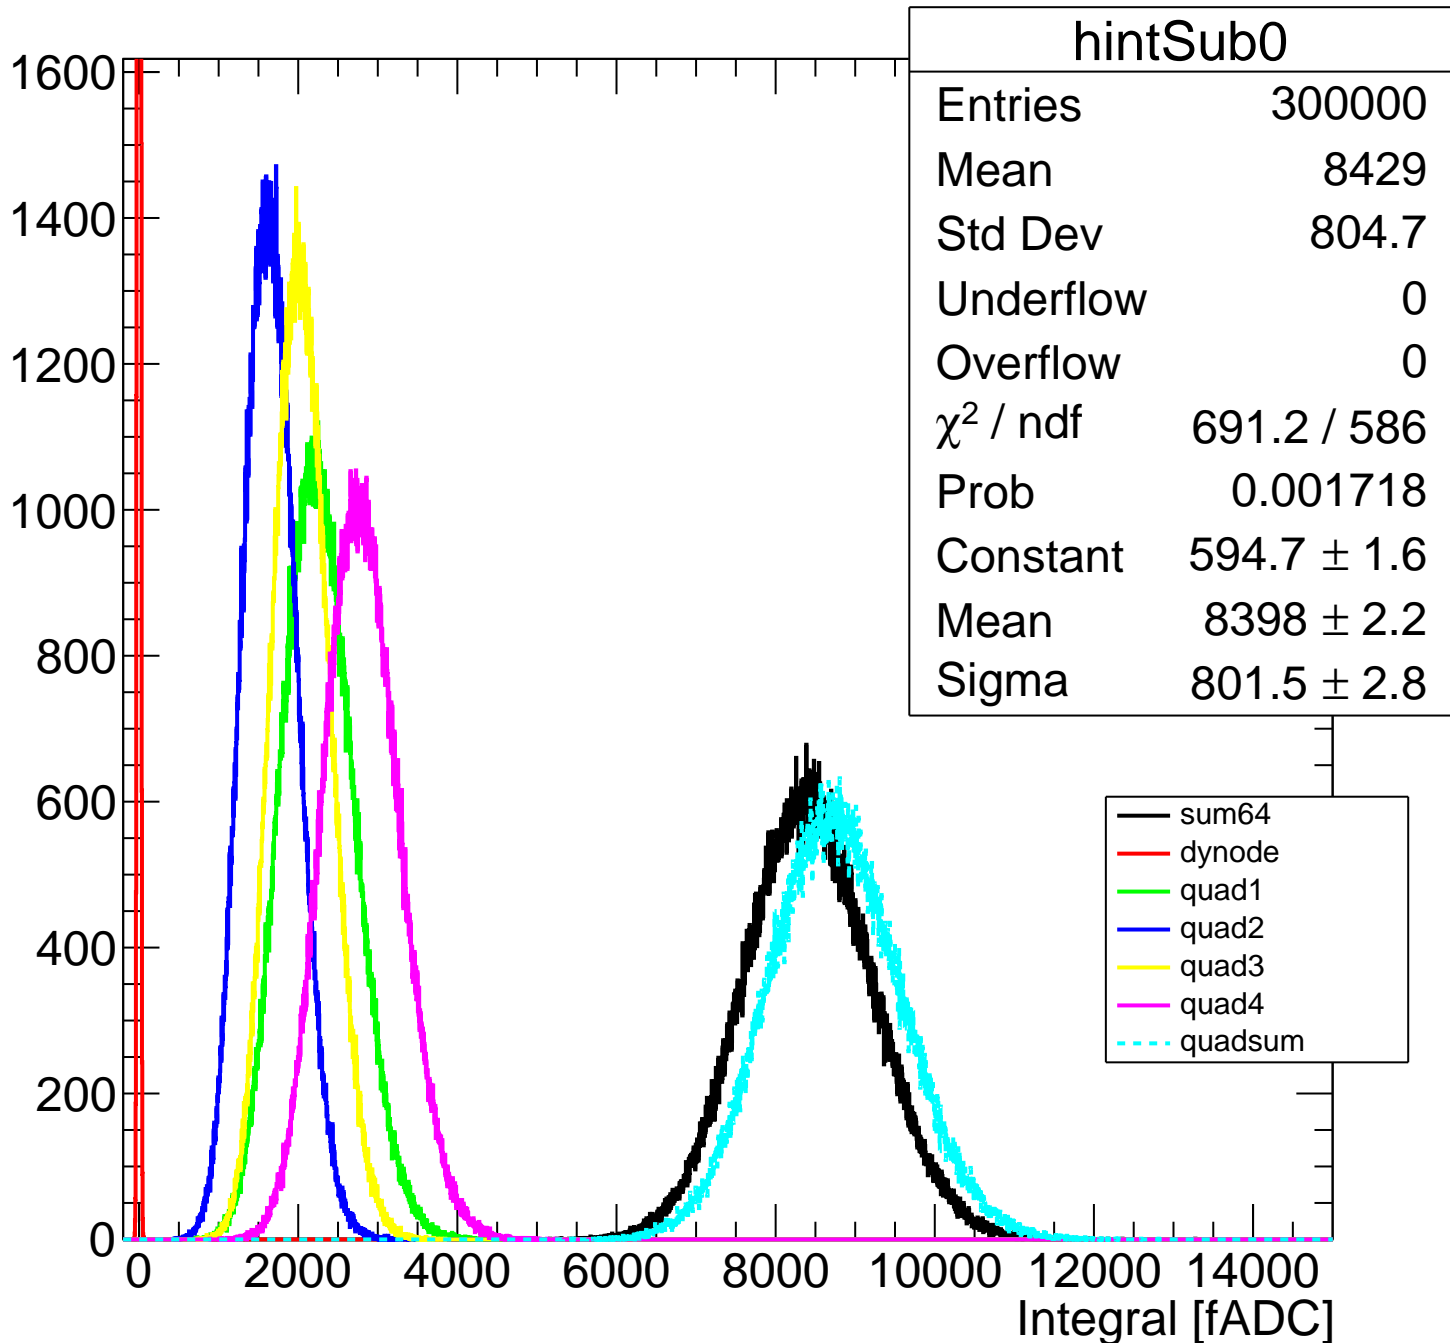

Pedestal Distribution (average fADC count between 8 - 60 ns)

Amplitude Distribution (no pedestal subtraction)

Integral Distribution (no pedestal subtraction)

Amplitude Distribution (with pedestal subtraction)

Integral Distribution (with pedestal subtraction)

Amplitude (pedestal subtracted)

Integral (pedestal subtracted)