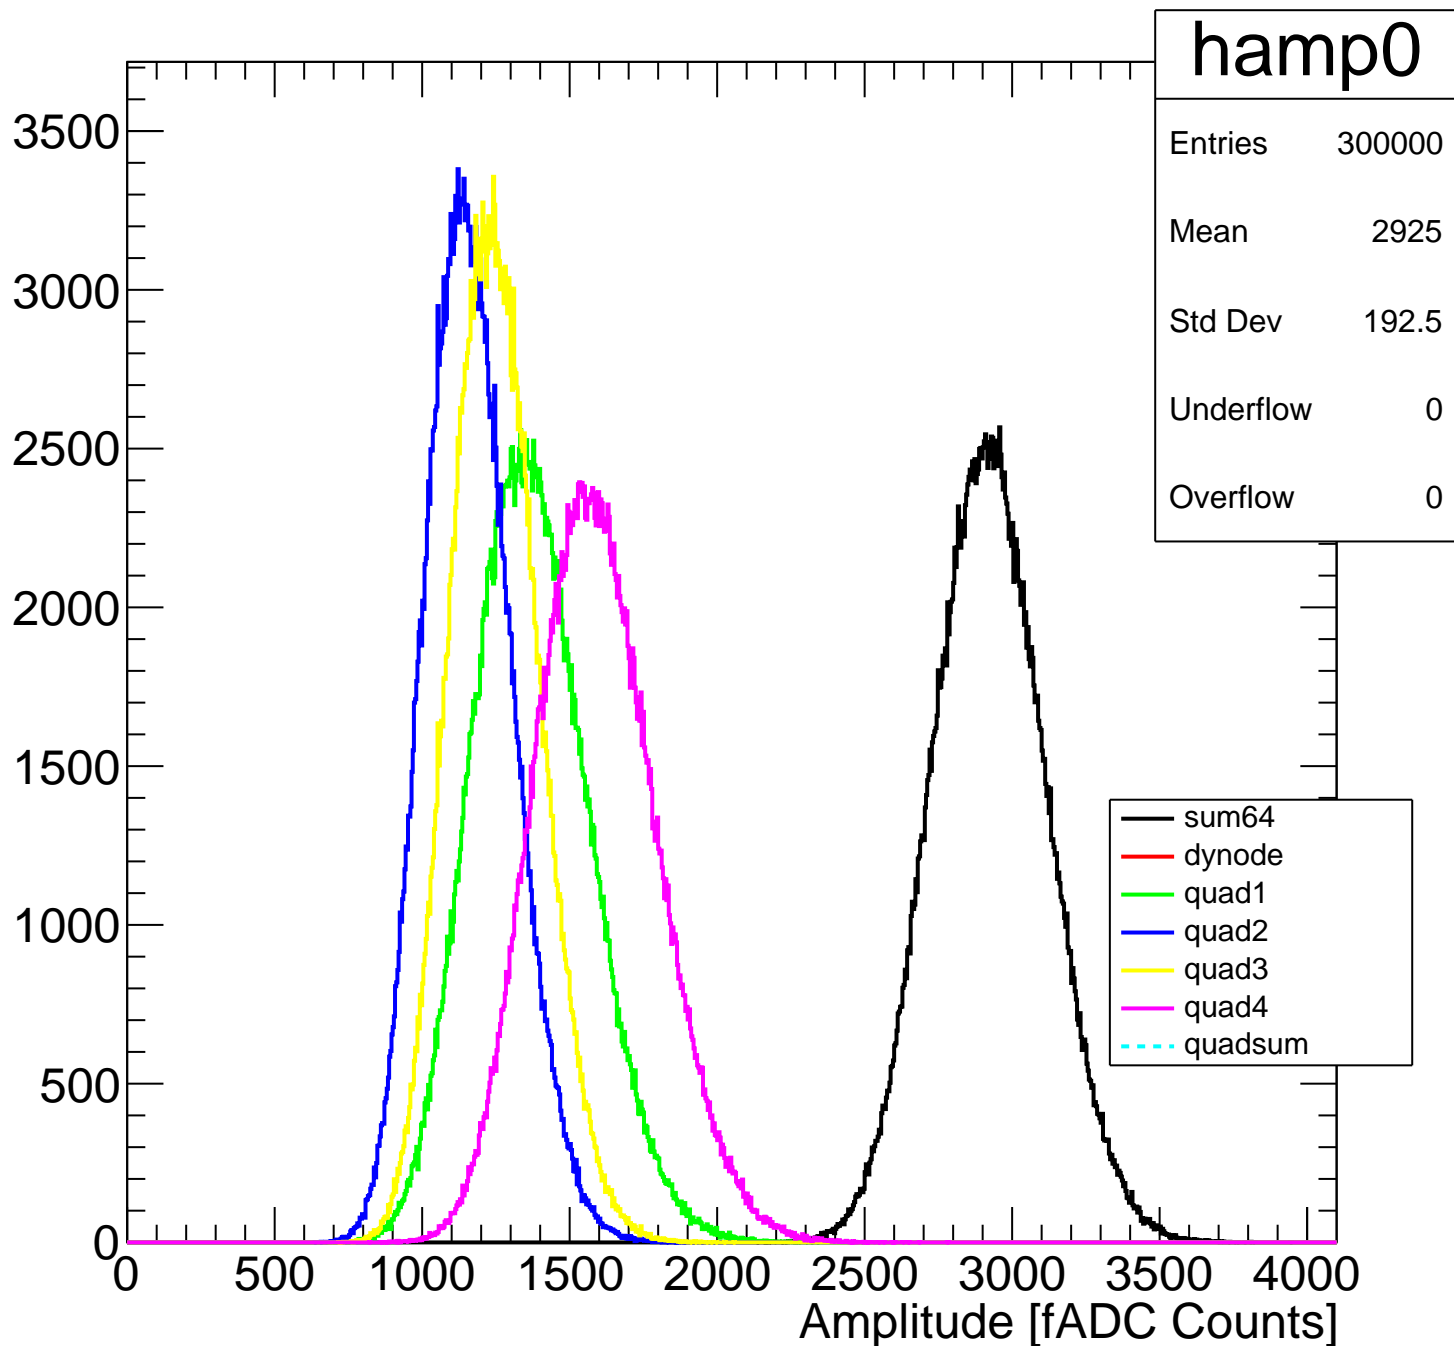

Pedestal Distribution (average fADC count between 8 - 60 ns)

Amplitude Distribution (no pedestal subtraction)

Integral Distribution (no pedestal subtraction)

Amplitude Distribution (with pedestal subtraction)

Integral Distribution (with pedestal subtraction)

Amplitude (pedestal subtracted)

Integral (pedestal subtracted)