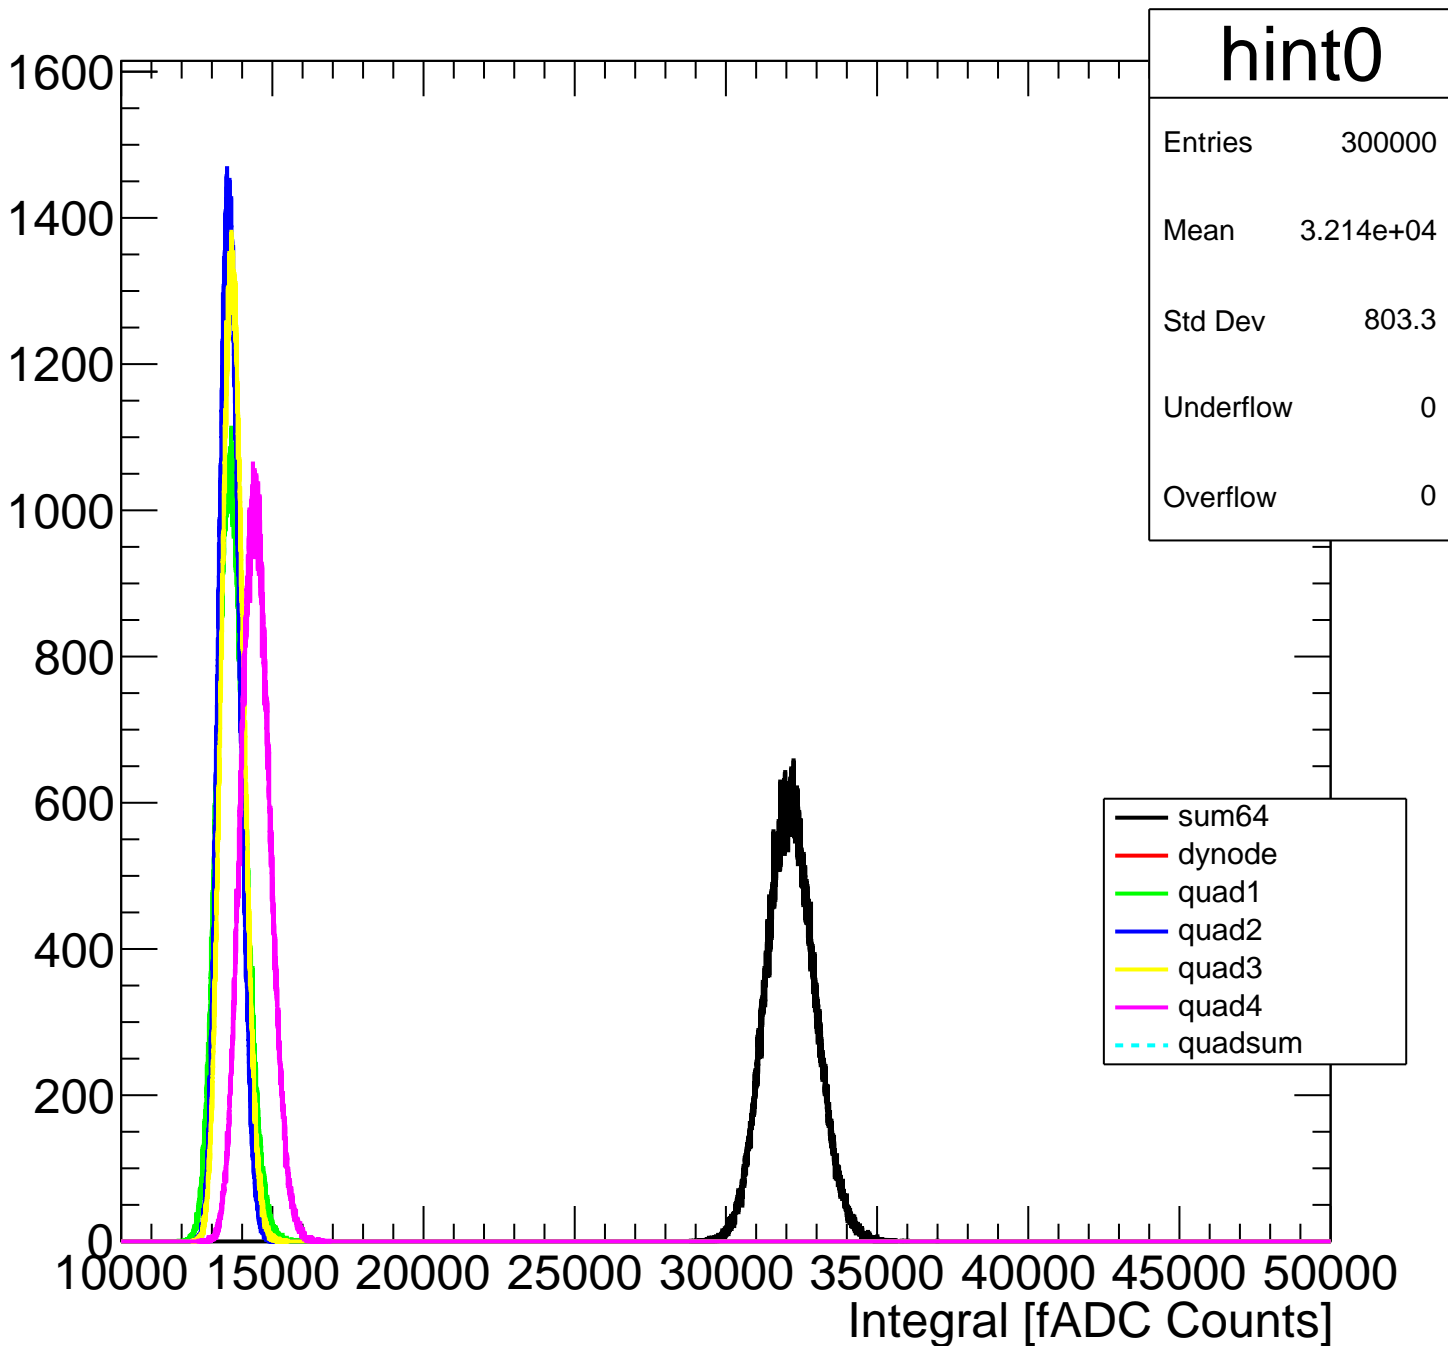

Pedestal Distribution (average fADC count between 8 - 60 ns)

Amplitude Distribution (no pedestal subtraction)

Integral Distribution (no pedestal subtraction)

Amplitude Distribution (with pedestal subtraction)

Integral Distribution (with pedestal subtraction)

Amplitude (pedestal subtracted)

Integral (pedestal subtracted)