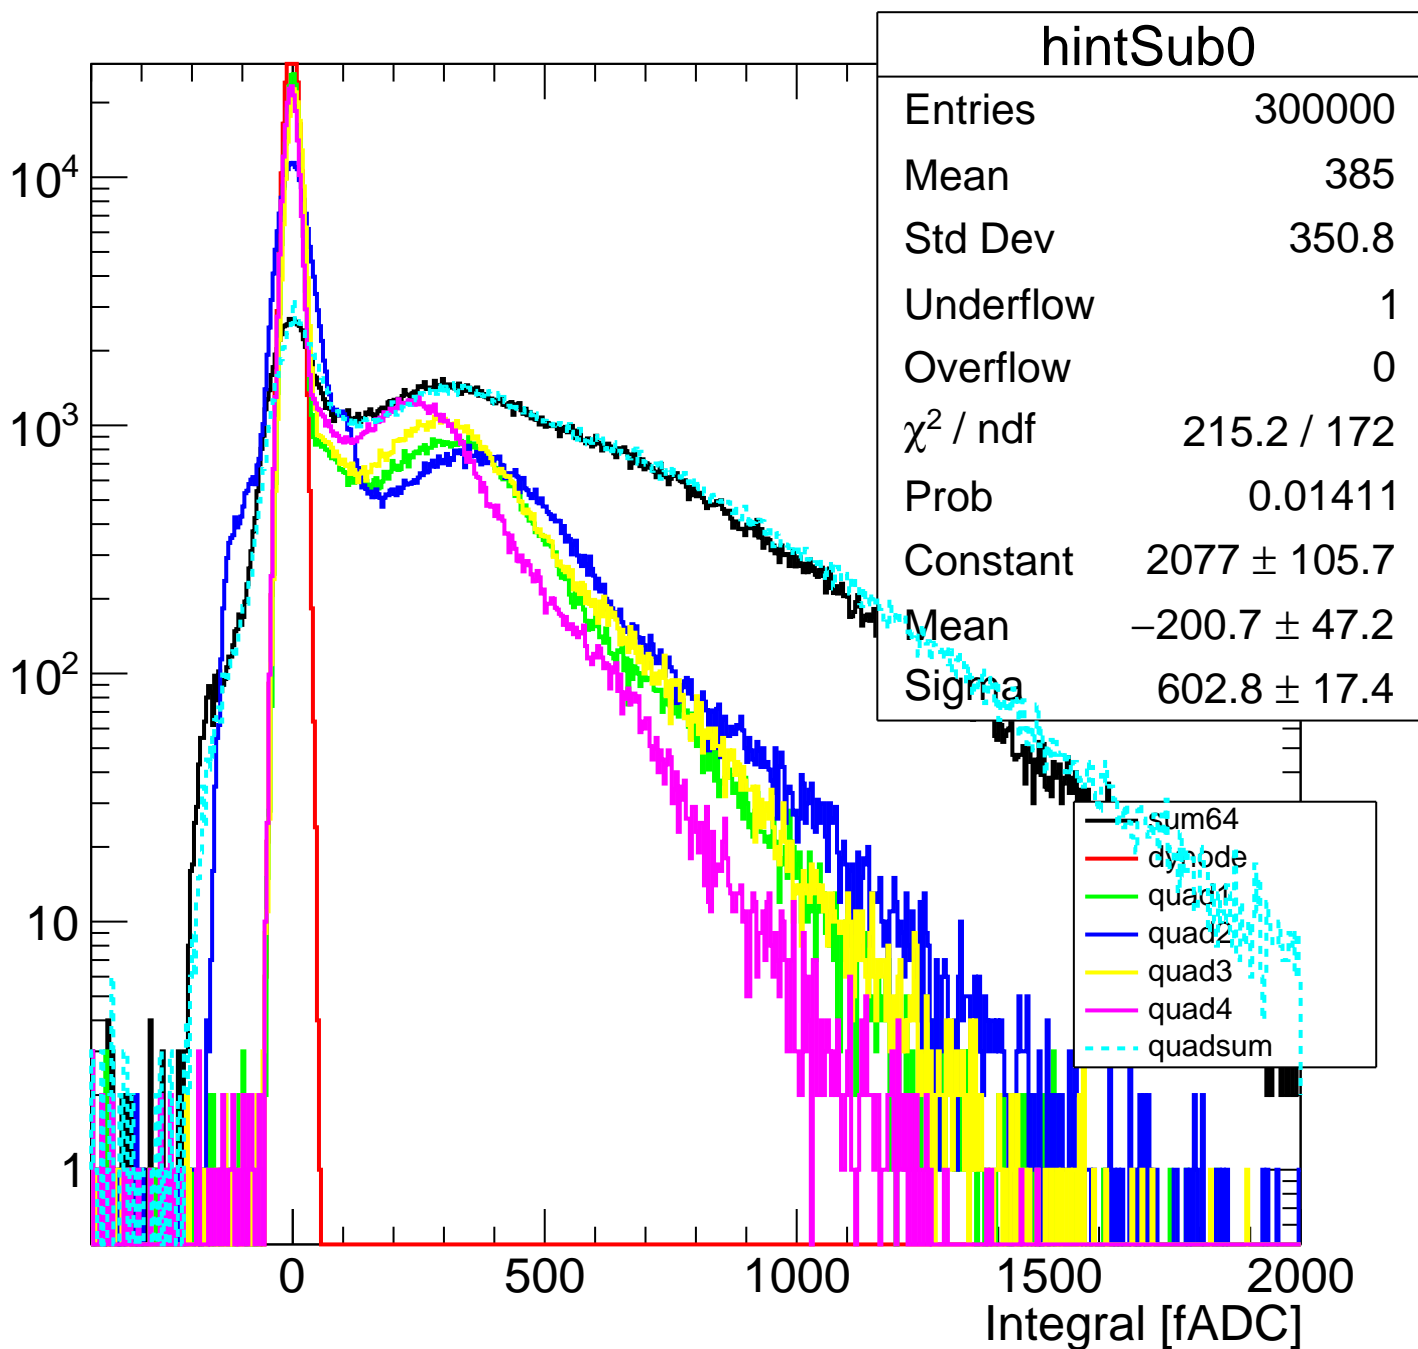

Pedestal Distribution (average fADC count between 8 - 60 ns)

Amplitude Distribution (no pedestal subtraction)

Integral Distribution (no pedestal subtraction)

Amplitude Distribution (with pedestal subtraction)

Integral Distribution (with pedestal subtraction)

Amplitude (pedestal subtracted)

Integral (pedestal subtracted)