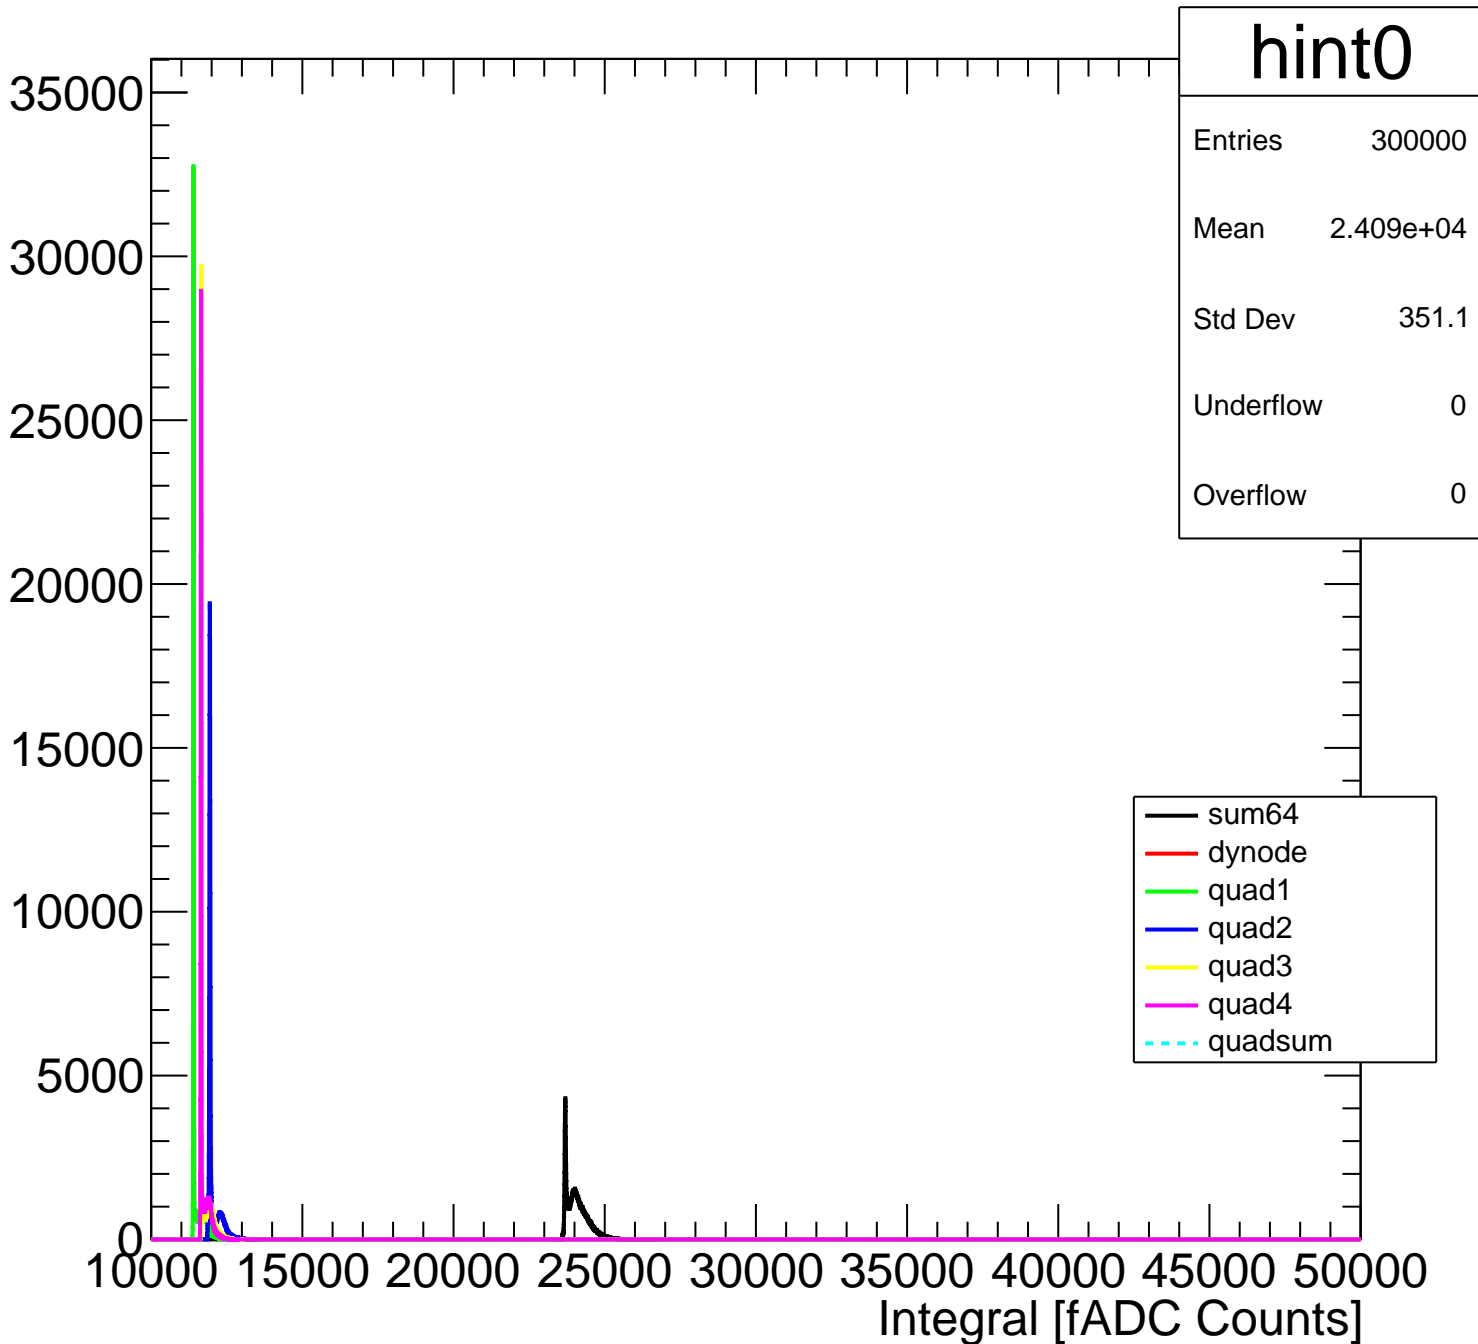

Pedestal Distribution (average fADC count between 8 - 60 ns)

Amplitude Distribution (no pedestal subtraction)

Integral Distribution (no pedestal subtraction)

Amplitude Distribution (with pedestal subtraction)

Integral Distribution (with pedestal subtraction)

Amplitude (pedestal subtracted)

Integral (pedestal subtracted)