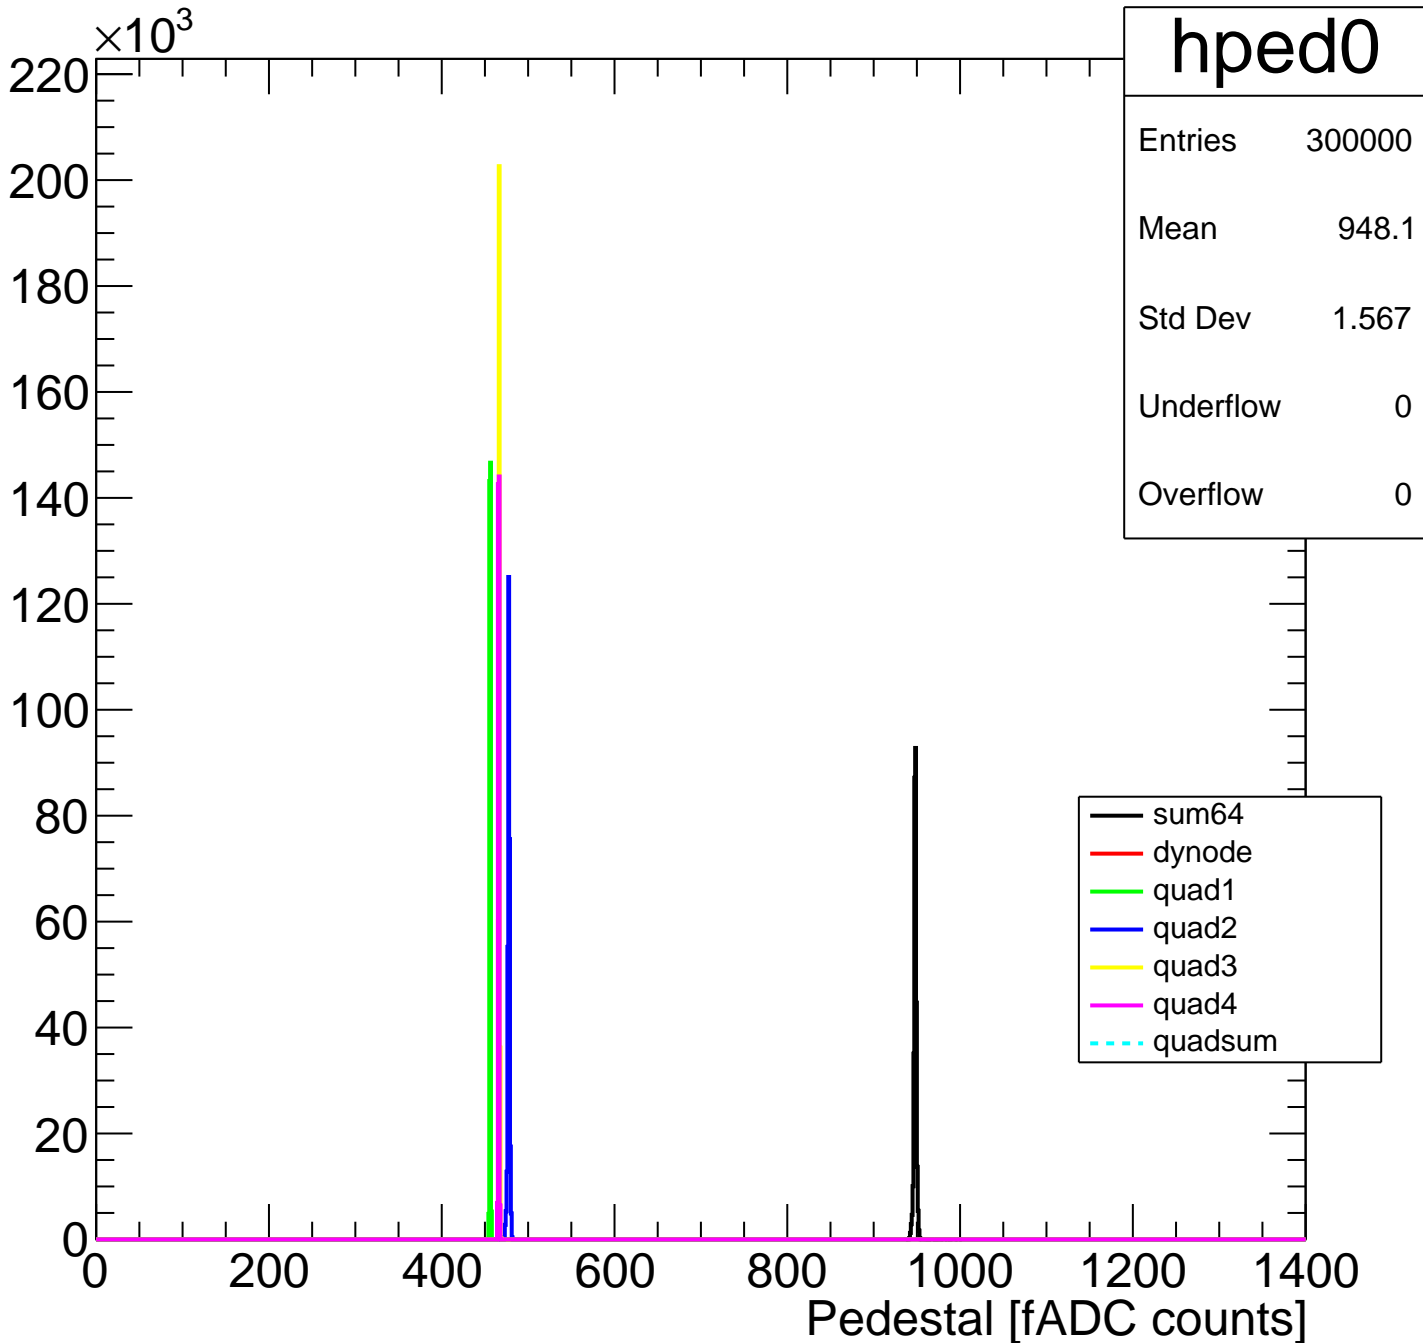

Pedestal Distribution (average fADC count between 8 - 60 ns)

Amplitude Distribution (no pedestal subtraction)

Integral Distribution (no pedestal subtraction)

Amplitude Distribution (with pedestal subtraction)

Integral Distribution (with pedestal subtraction)

Amplitude (pedestal subtracted)

Integral (pedestal subtracted)