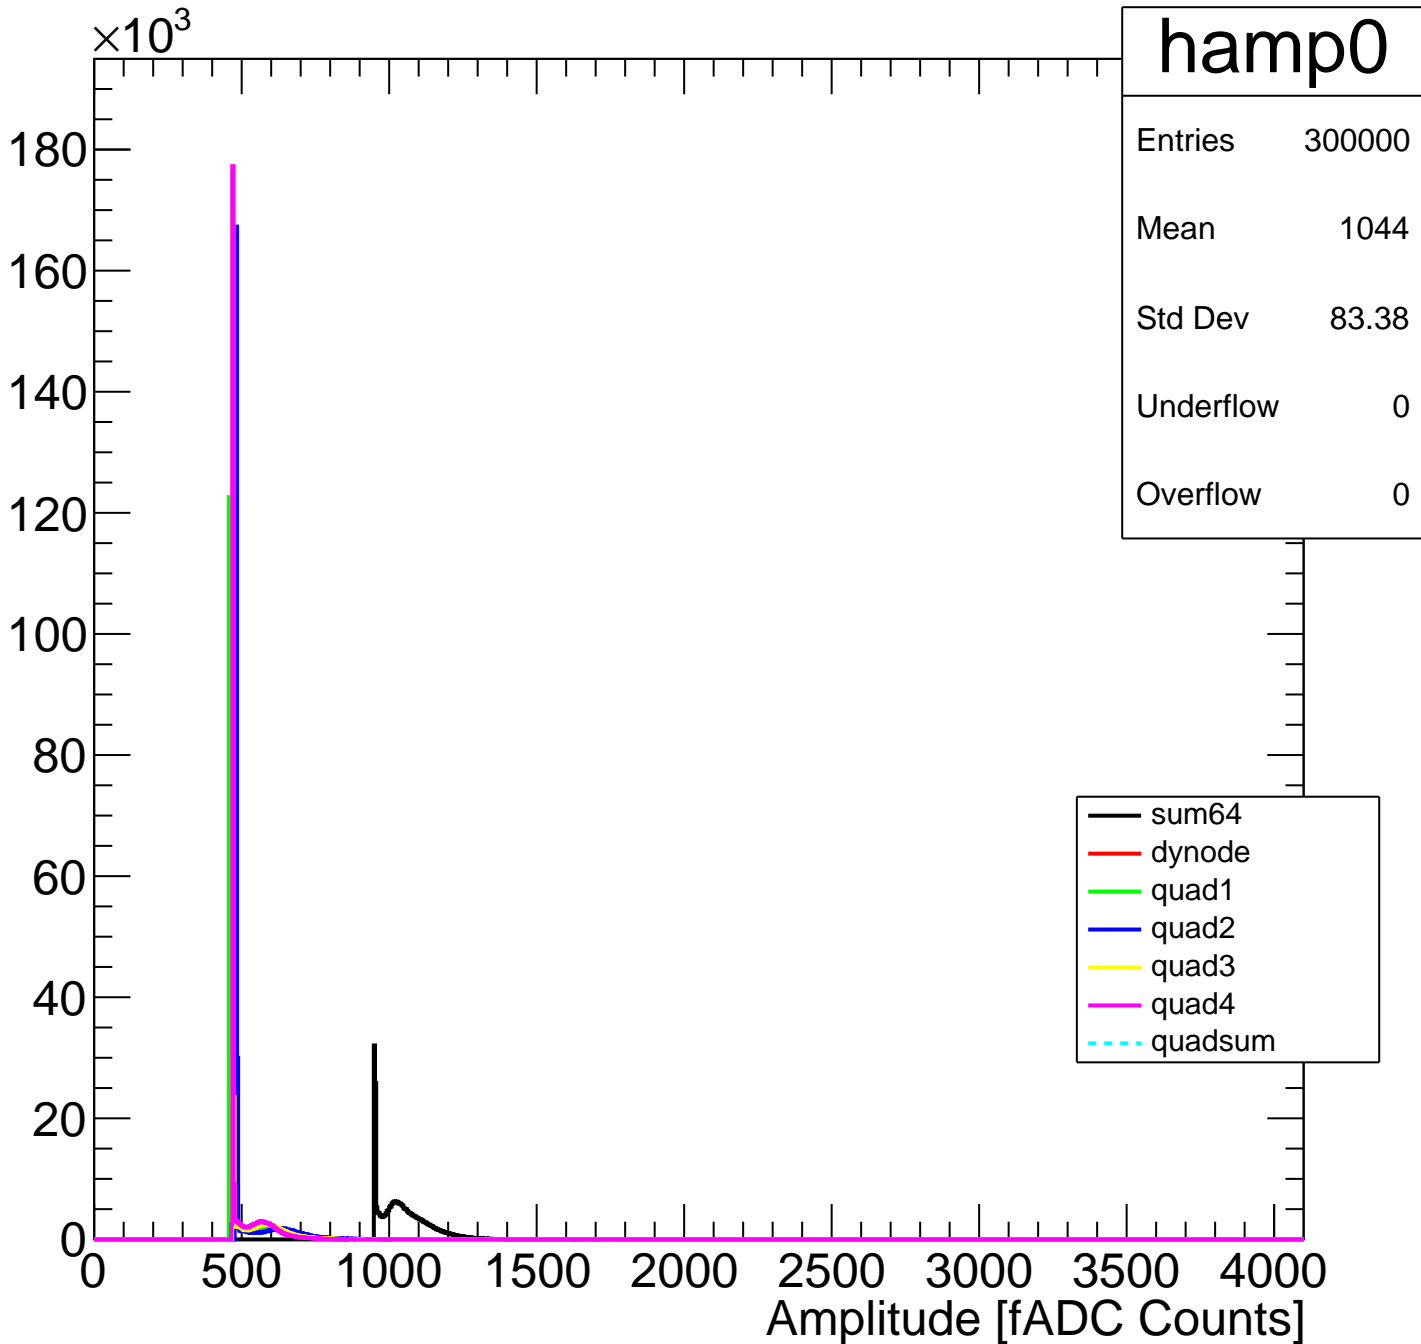

Pedestal Distribution (average fADC count between 8 - 60 ns)

Amplitude Distribution (no pedestal subtraction)

Integral Distribution (no pedestal subtraction)

Amplitude Distribution (with pedestal subtraction)

Integral Distribution (with pedestal subtraction)

Amplitude (pedestal subtracted)

Integral (pedestal subtracted)