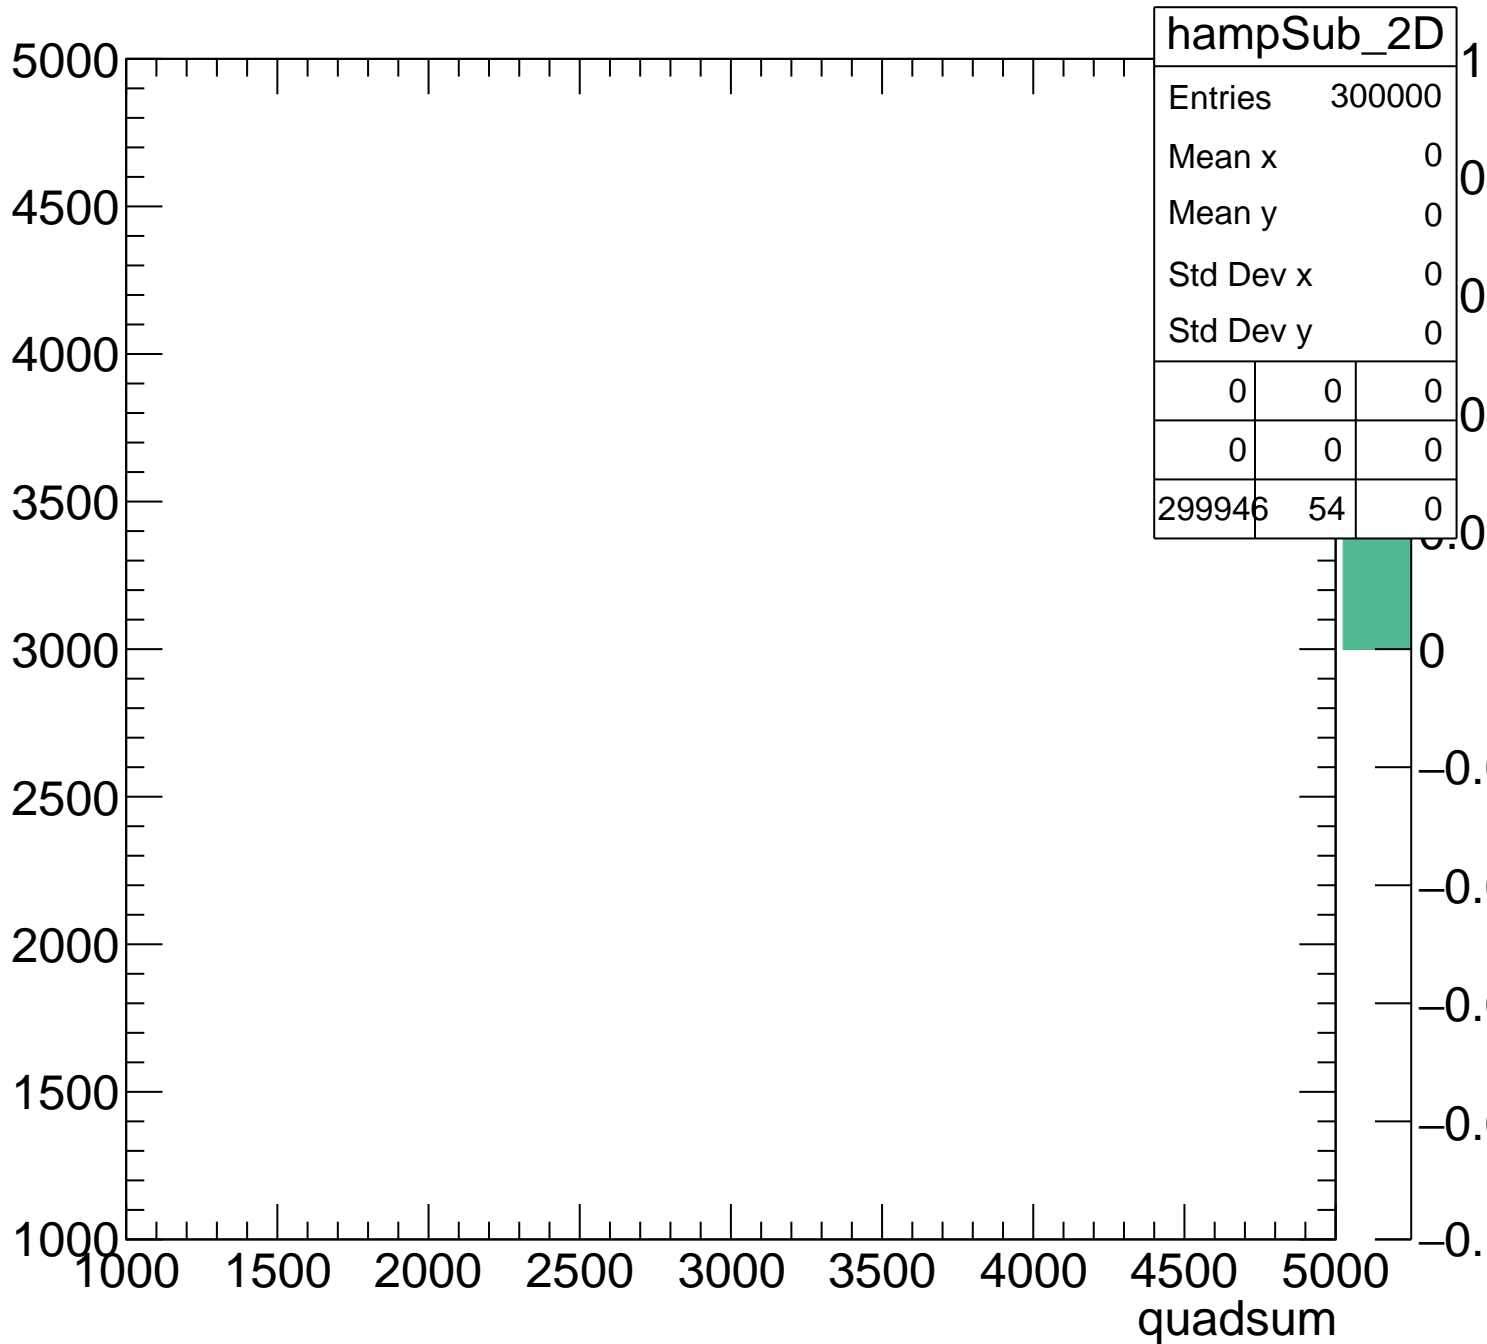

Pedestal Distribution (average fADC count between 8 - 60 ns)

Amplitude Distribution (no pedestal subtraction)

Integral Distribution (no pedestal subtraction)

Amplitude Distribution (with pedestal subtraction)

Integral Distribution (with pedestal subtraction)

Amplitude (pedestal subtracted)

Integral (pedestal subtracted)