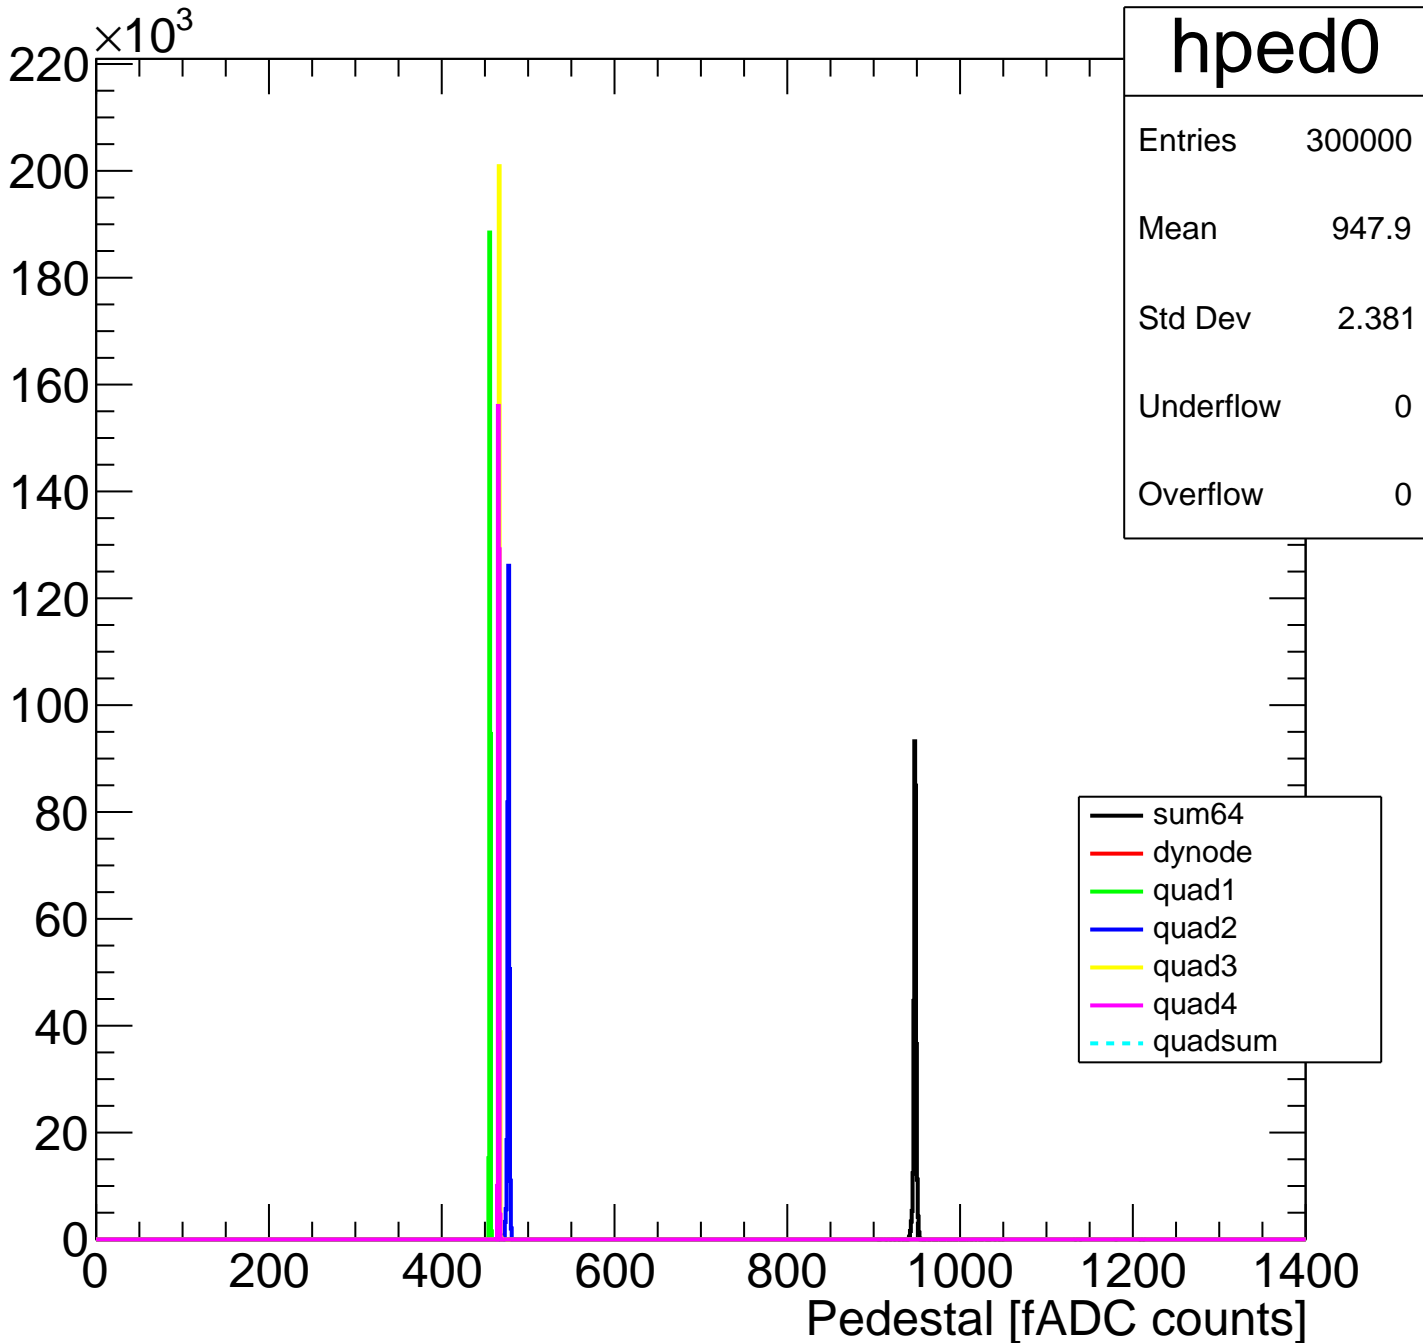

Pedestal Distribution (average fADC count between 8 - 60 ns)

# Amplitude Distribution (no pedestal subtraction)

# Amplitude Distribution (with pedestal subtraction)

# Amplitude (pedestal subtracted)