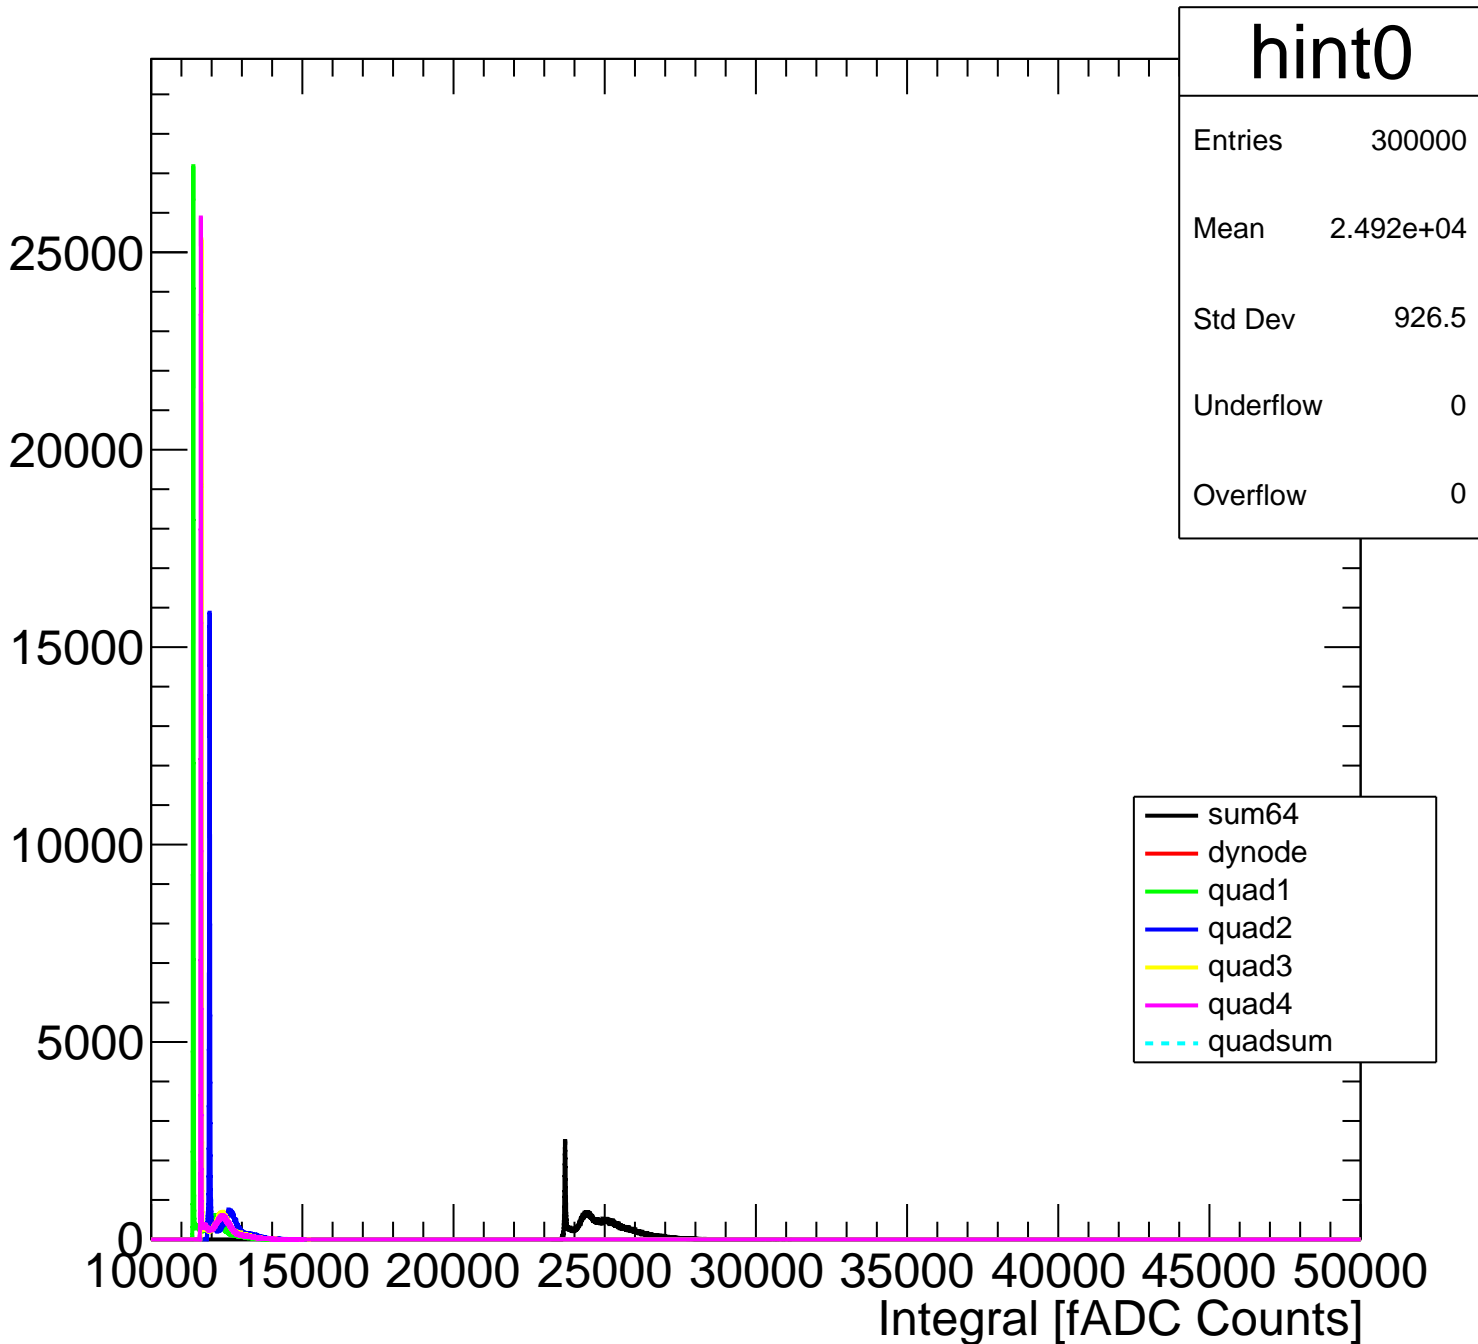

Pedestal Distribution (average fADC count between 8 - 60 ns)

# Amplitude Distribution (no pedestal subtraction)

# Integral Distribution (no pedestal subtraction)

# Amplitude (pedestal subtracted)