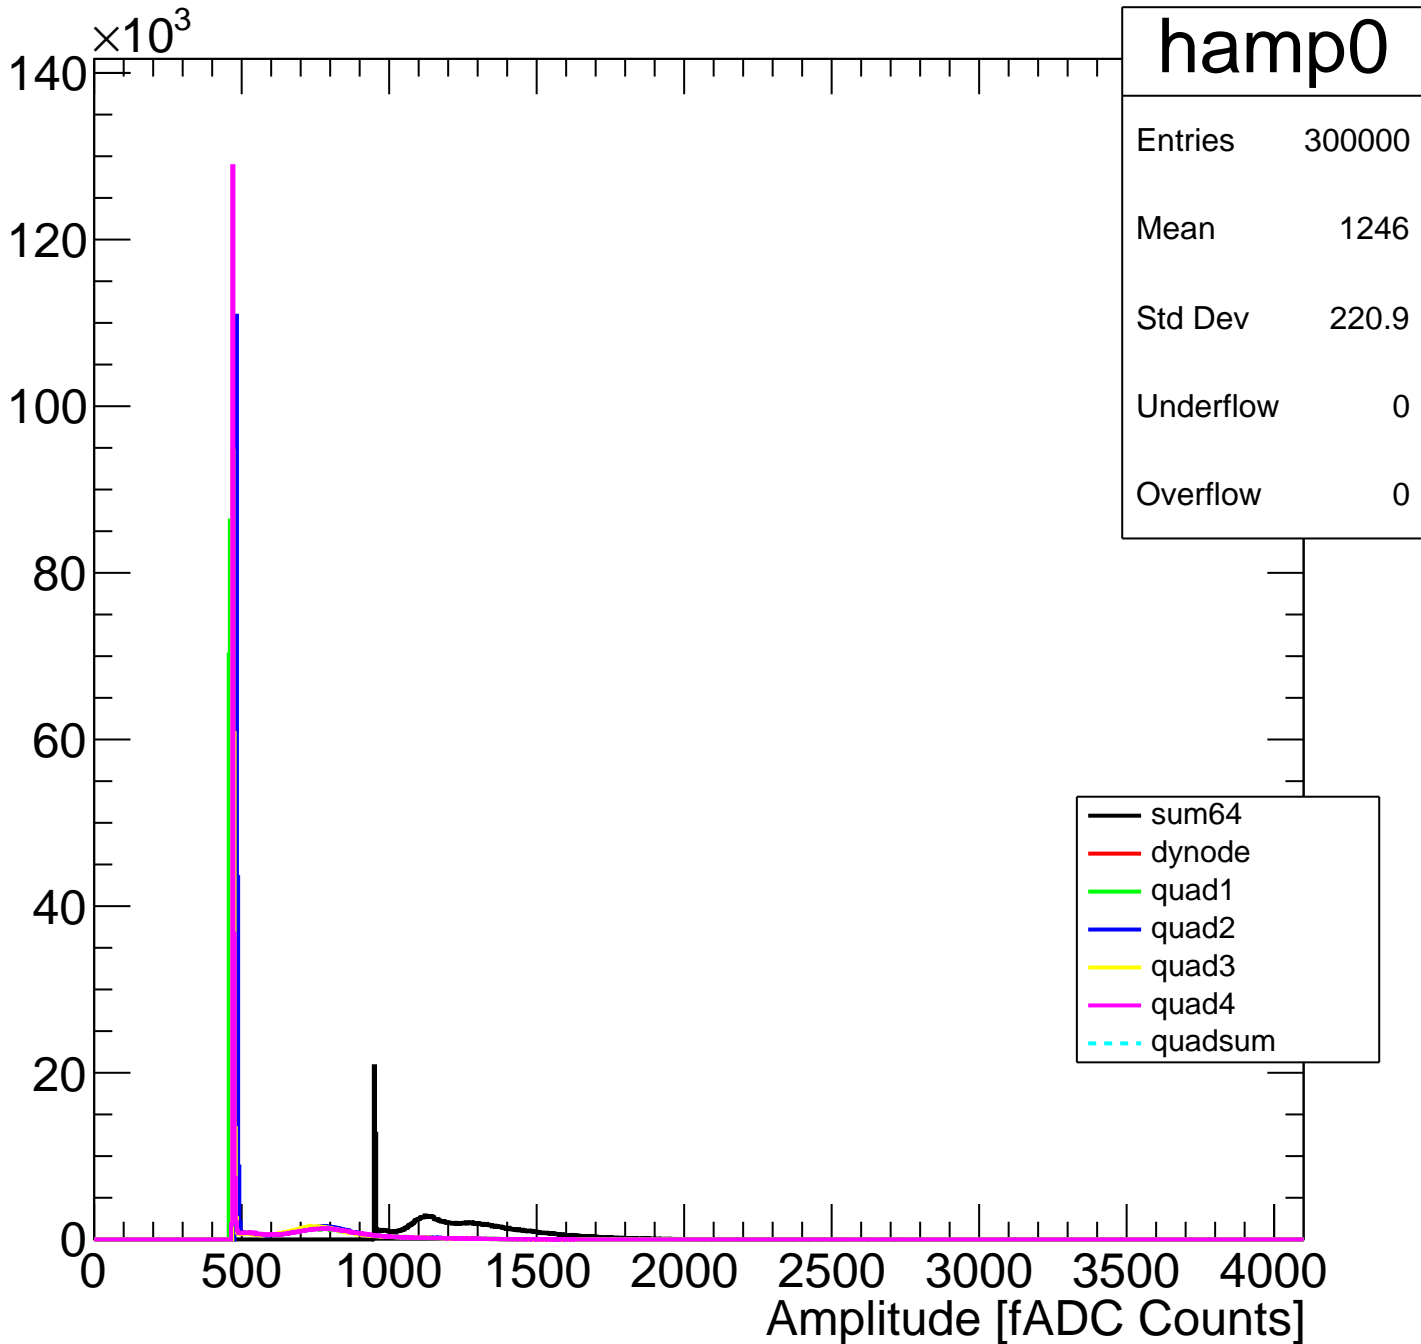

Pedestal Distribution (average fADC count between 8 - 60 ns)

# Amplitude Distribution (no pedestal subtraction)

# Amplitude Distribution (with pedestal subtraction)

# Amplitude (pedestal subtracted)