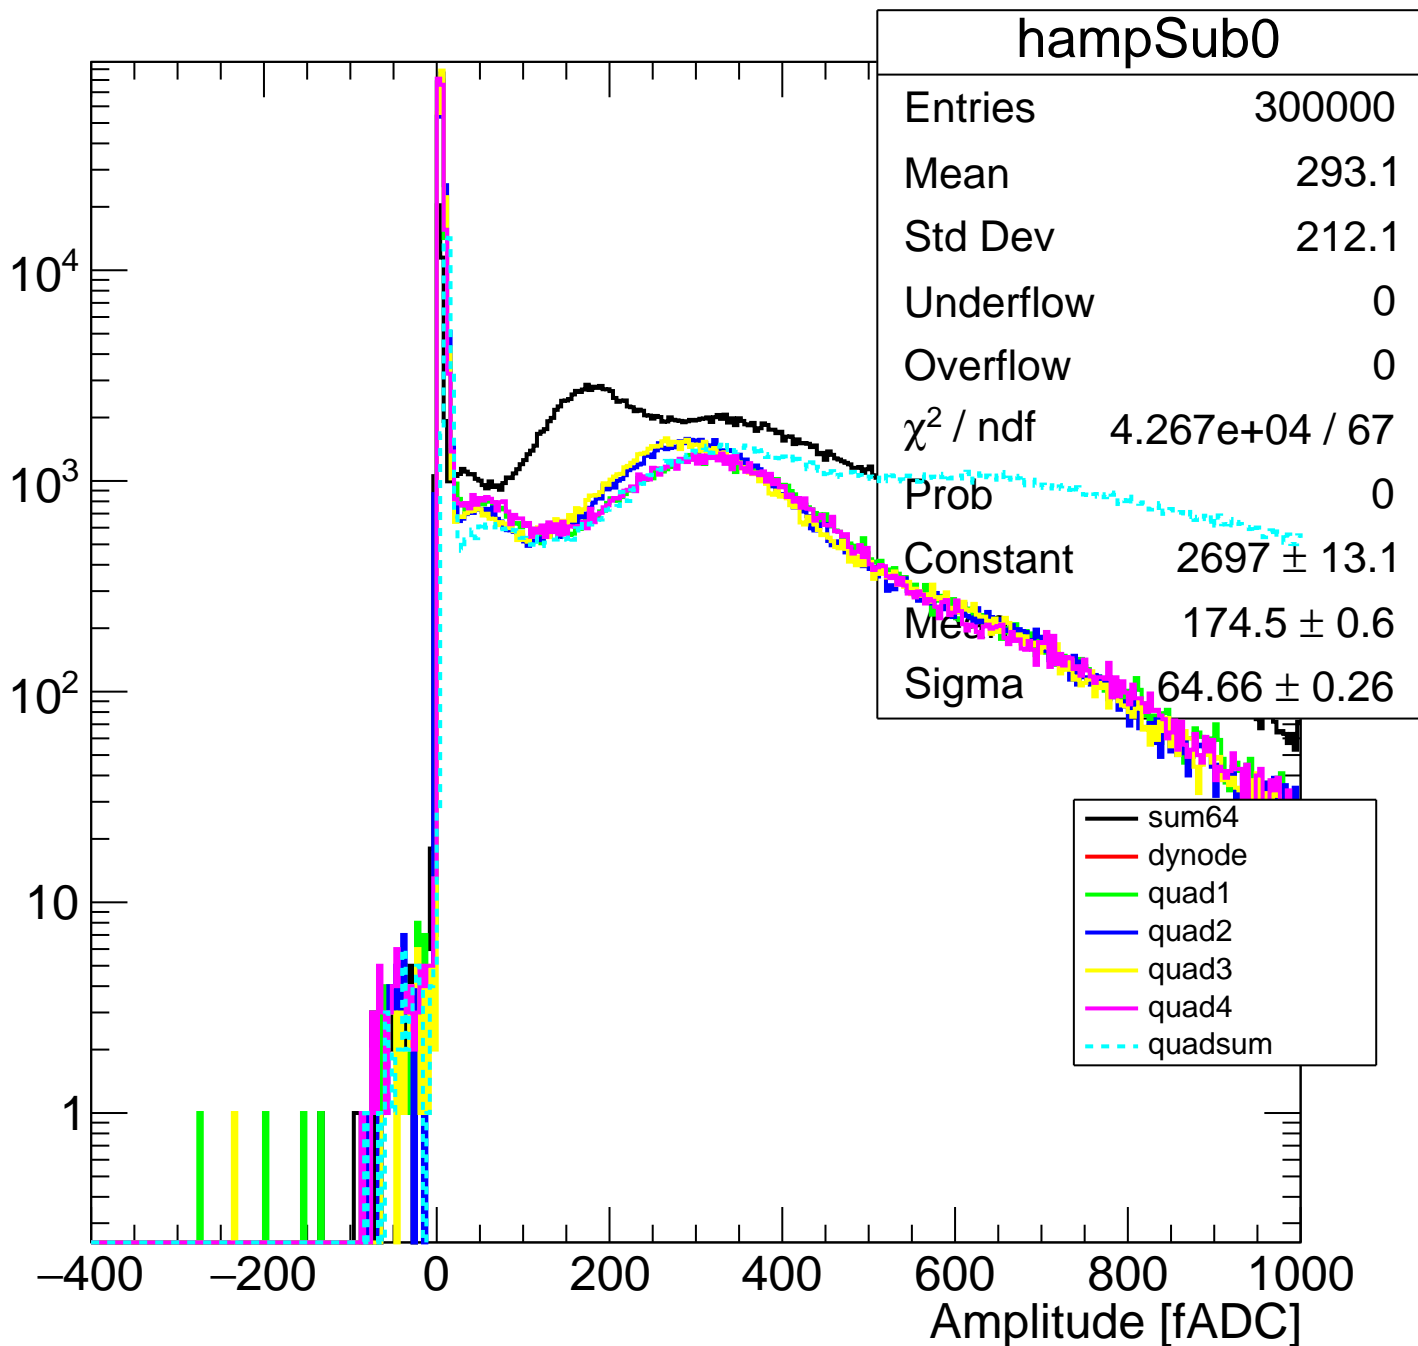

Pedestal Distribution (average fADC count between 8 - 60 ns)

# Amplitude Distribution (no pedestal subtraction)

# Integral Distribution (no pedestal subtraction)

# Amplitude Distribution (with pedestal subtraction)