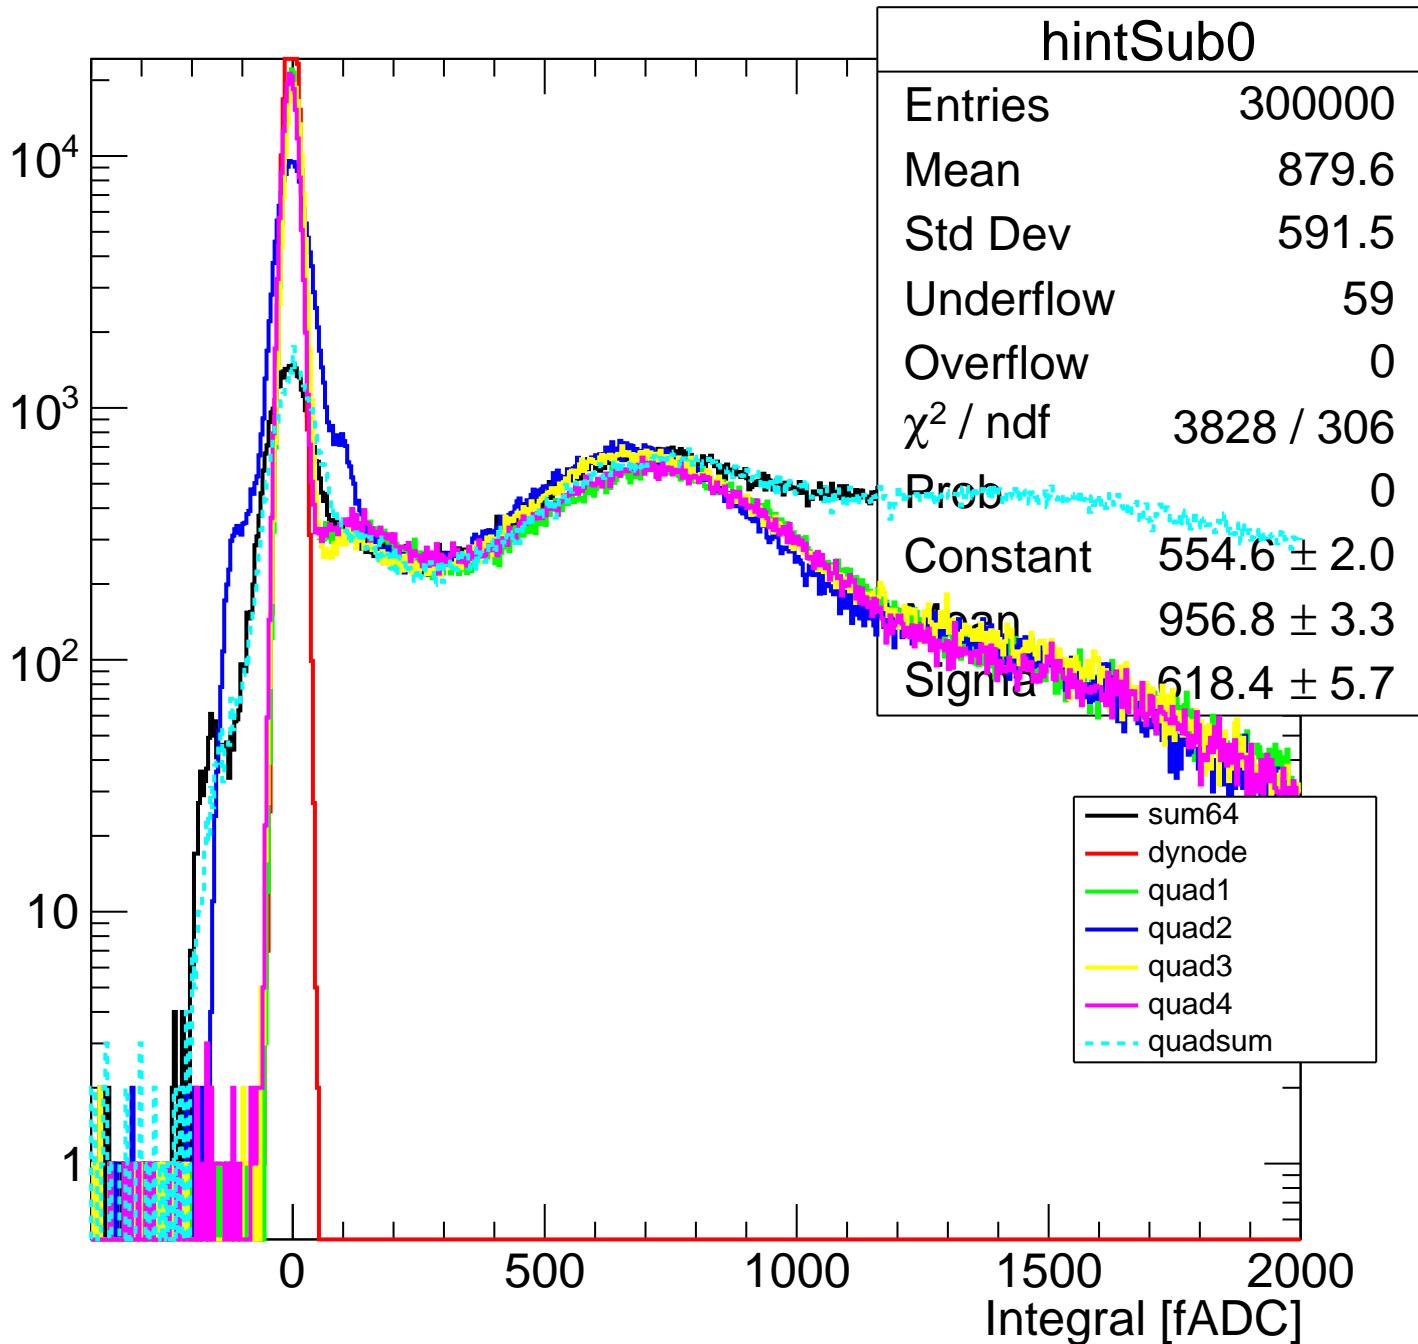

Integral Distribution (with pedestal subtraction)