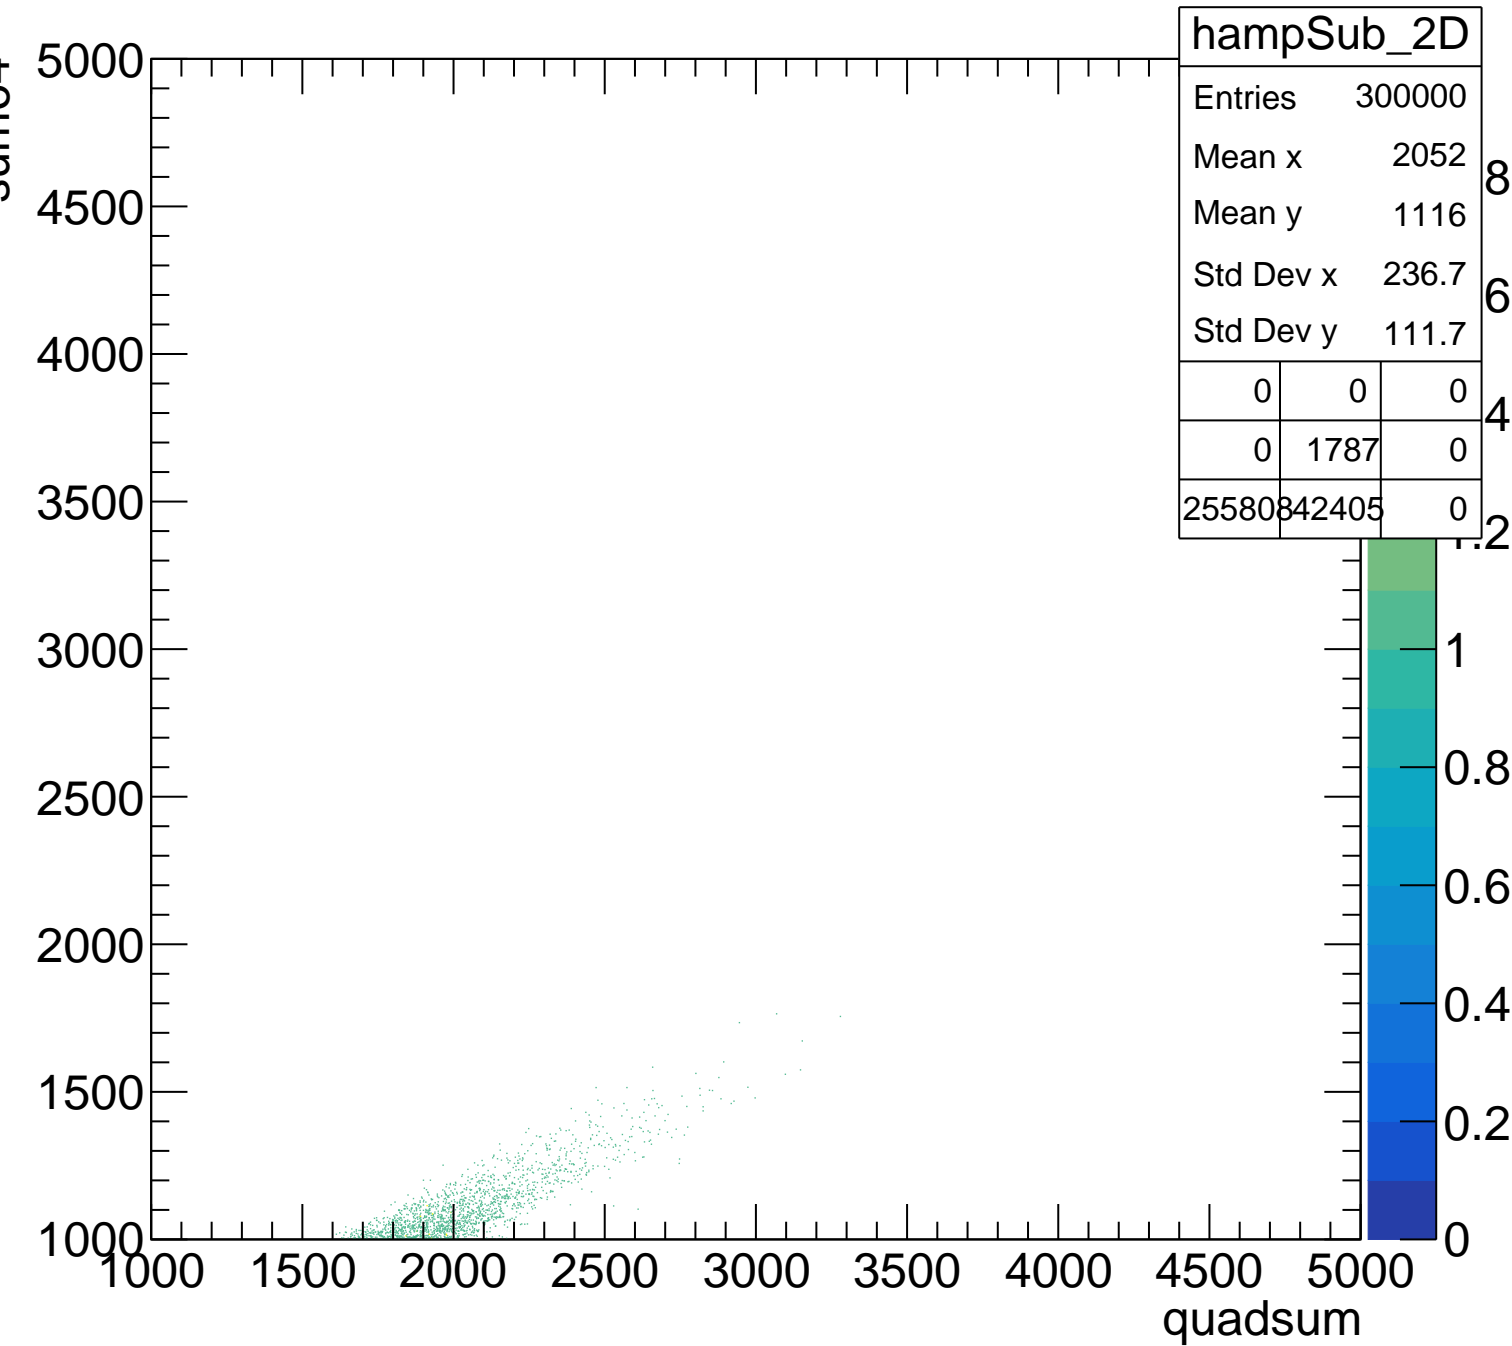

Amplitude (pedestal subtracted)