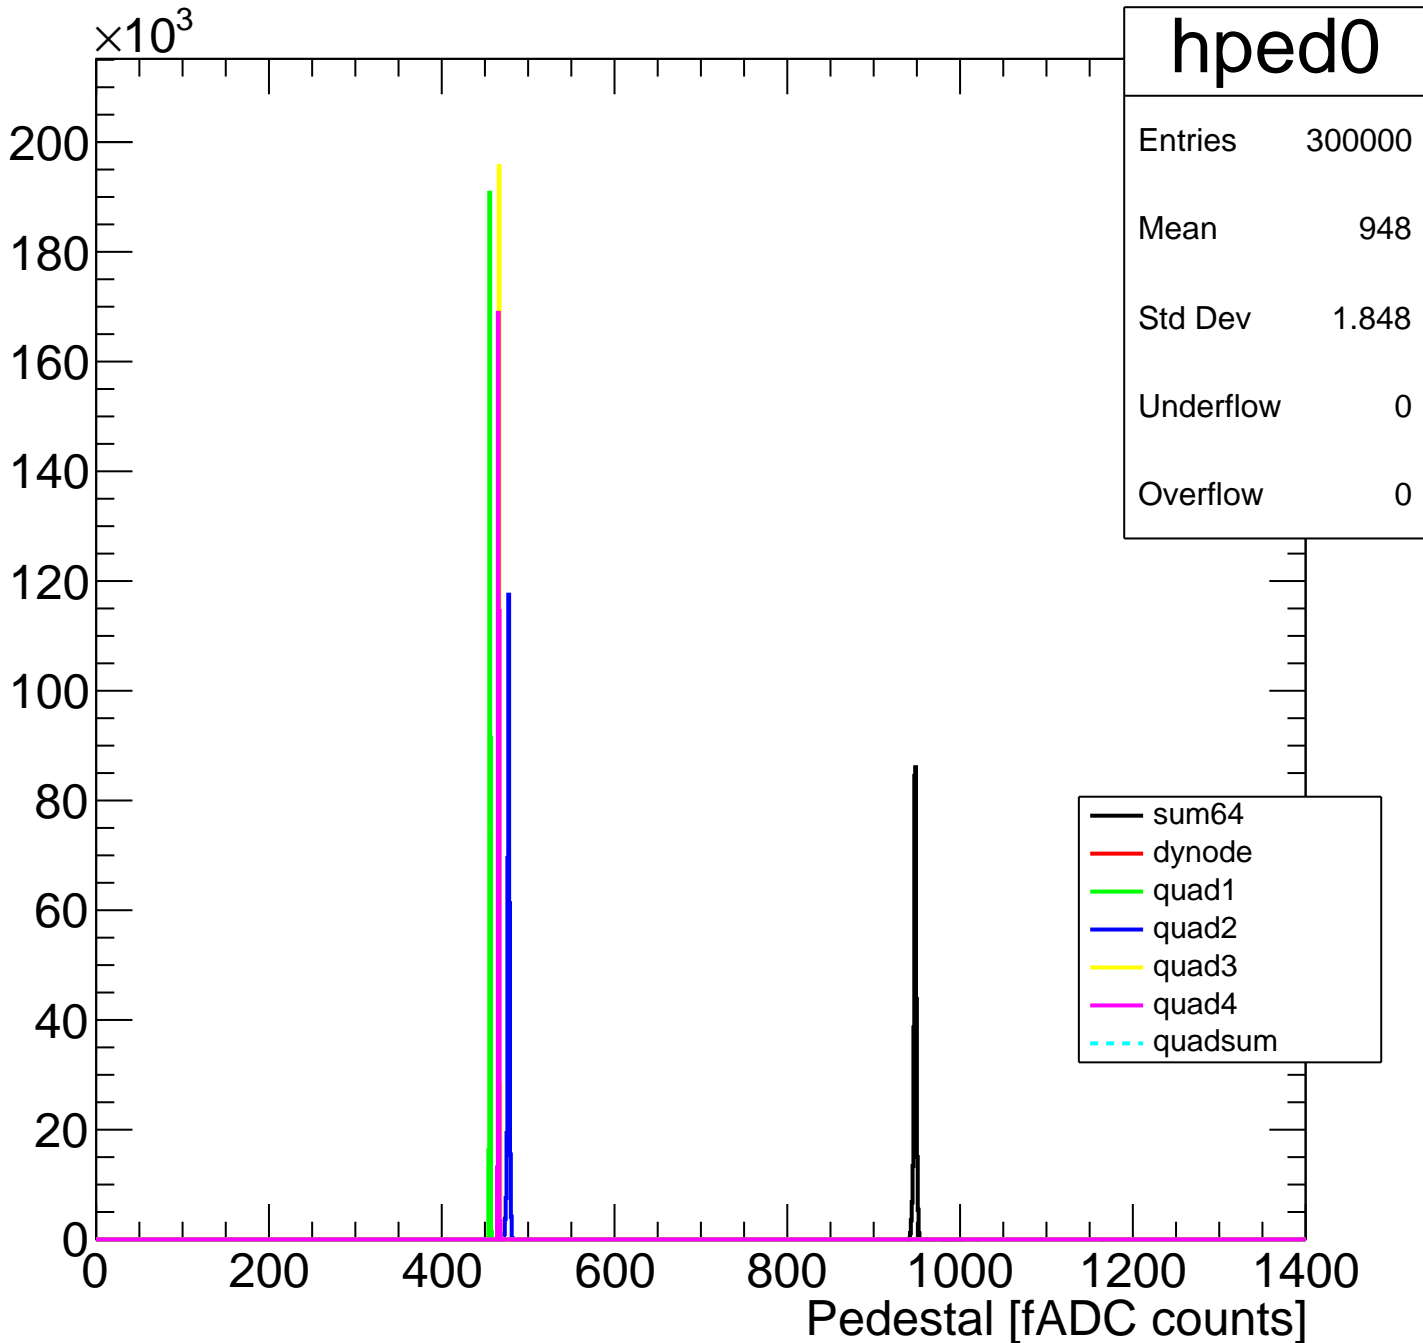

Pedestal Distribution (average fADC count between 8 - 60 ns)

Amplitude Distribution (no pedestal subtraction)

Integral Distribution (no pedestal subtraction)

Amplitude Distribution (with pedestal subtraction)

Integral Distribution (with pedestal subtraction)

Amplitude (pedestal subtracted)

Integral (pedestal subtracted)