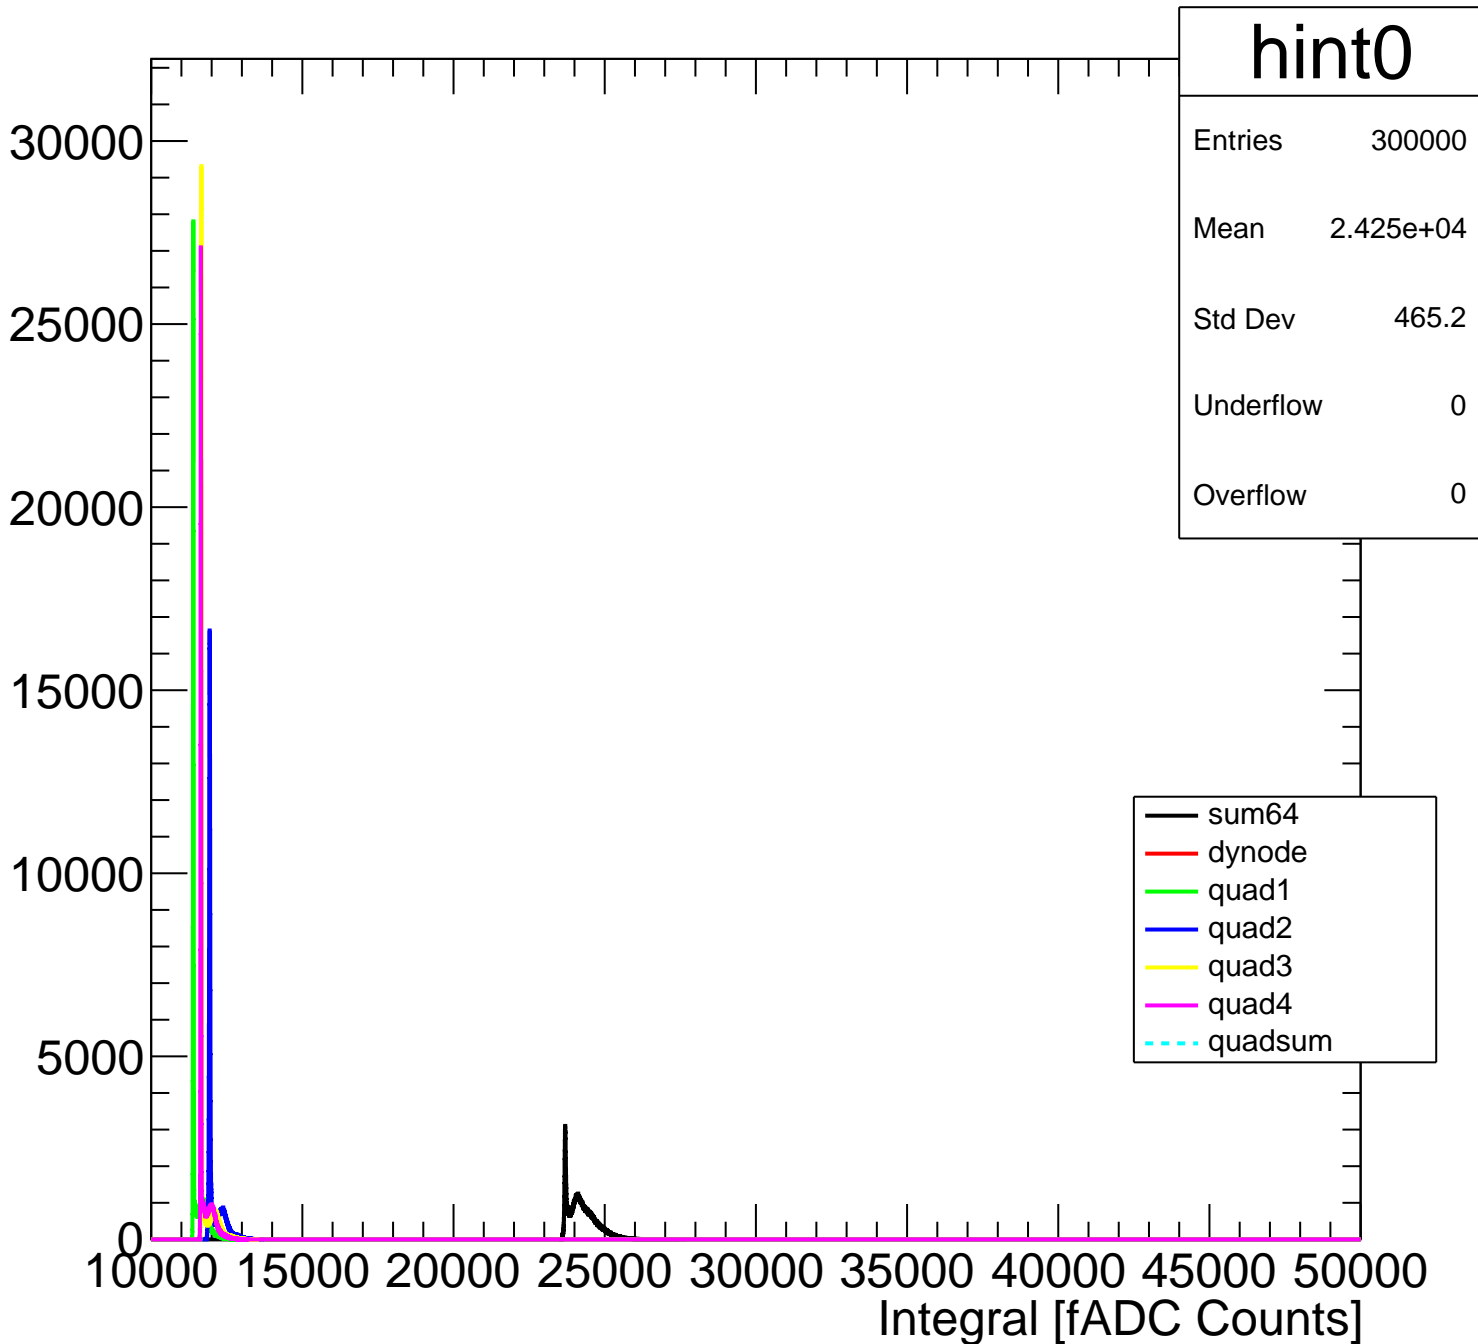

Pedestal Distribution (average fADC count between 8 - 60 ns)

Amplitude Distribution (no pedestal subtraction)

Integral Distribution (no pedestal subtraction)

Amplitude Distribution (with pedestal subtraction)

Integral Distribution (with pedestal subtraction)

Amplitude (pedestal subtracted)

Integral (pedestal subtracted)