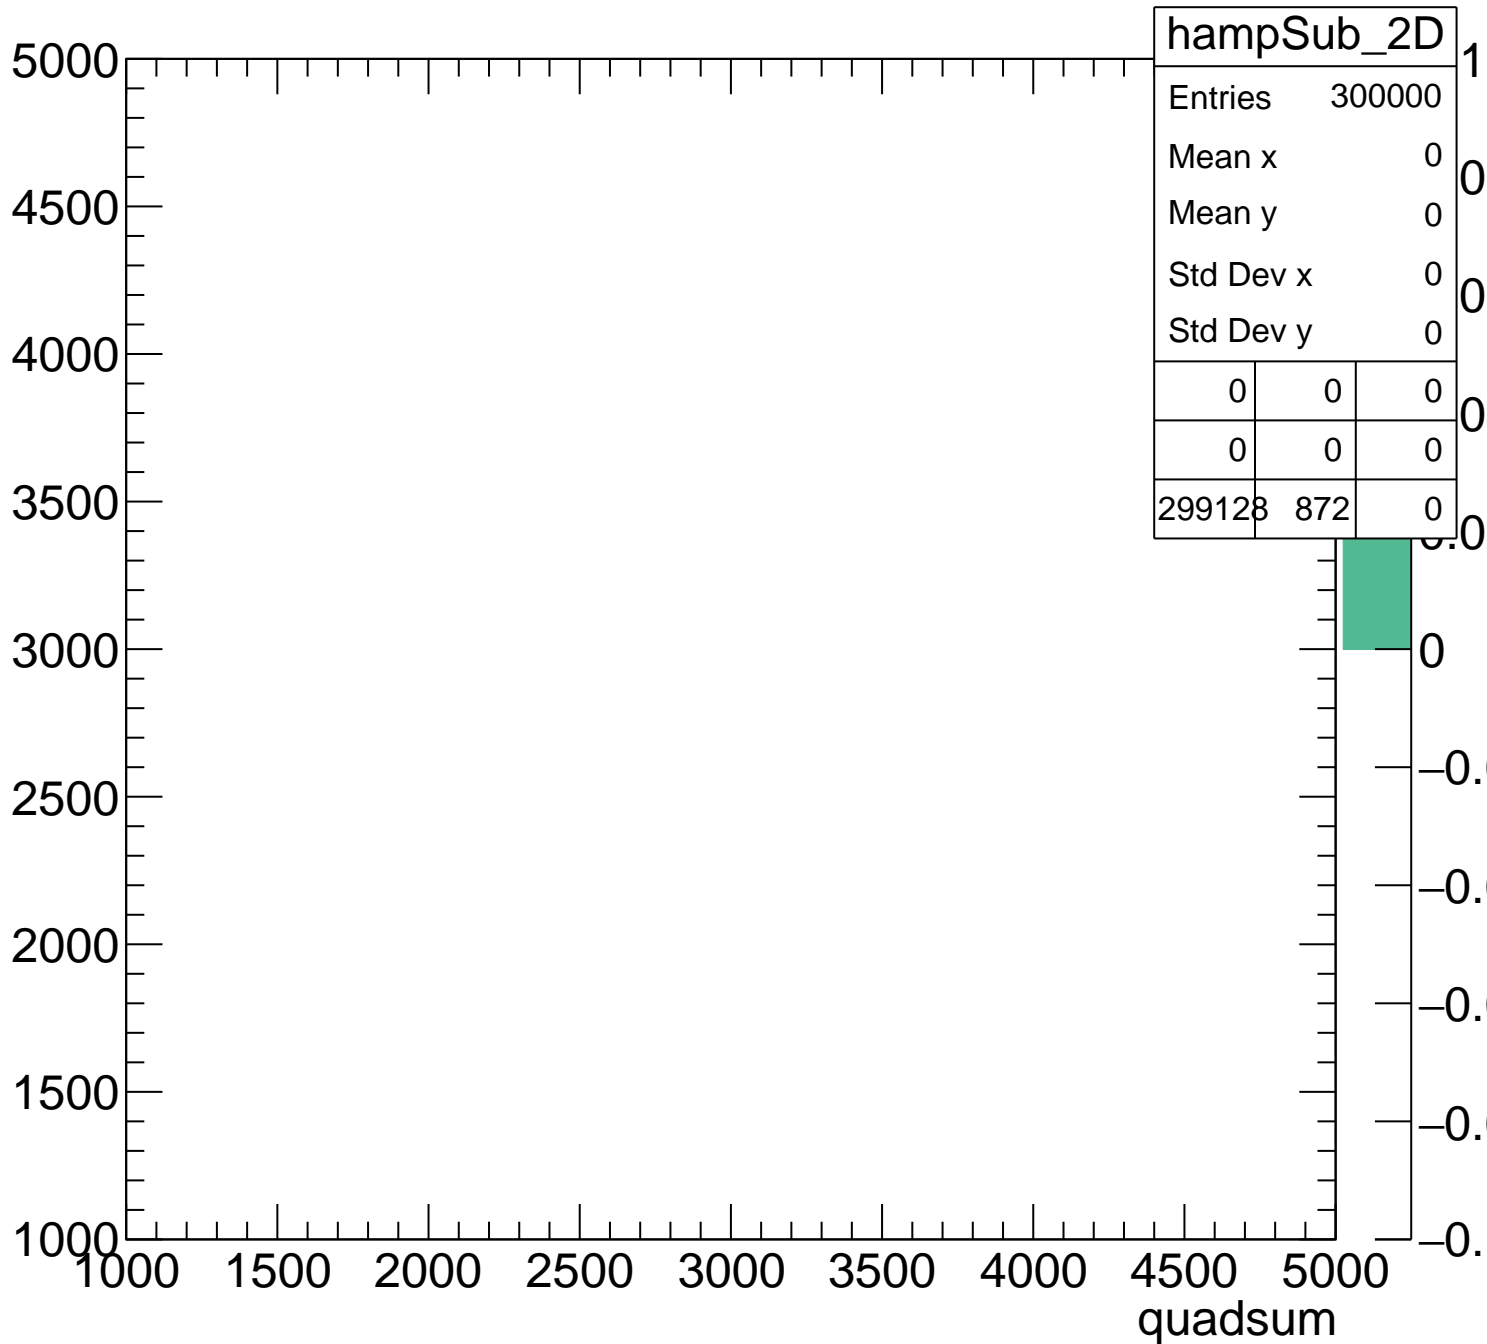

Pedestal Distribution (average fADC count between 8 - 60 ns)

Amplitude Distribution (no pedestal subtraction)

Integral Distribution (no pedestal subtraction)

Amplitude Distribution (with pedestal subtraction)

Integral Distribution (with pedestal subtraction)

Amplitude (pedestal subtracted)

Integral (pedestal subtracted)