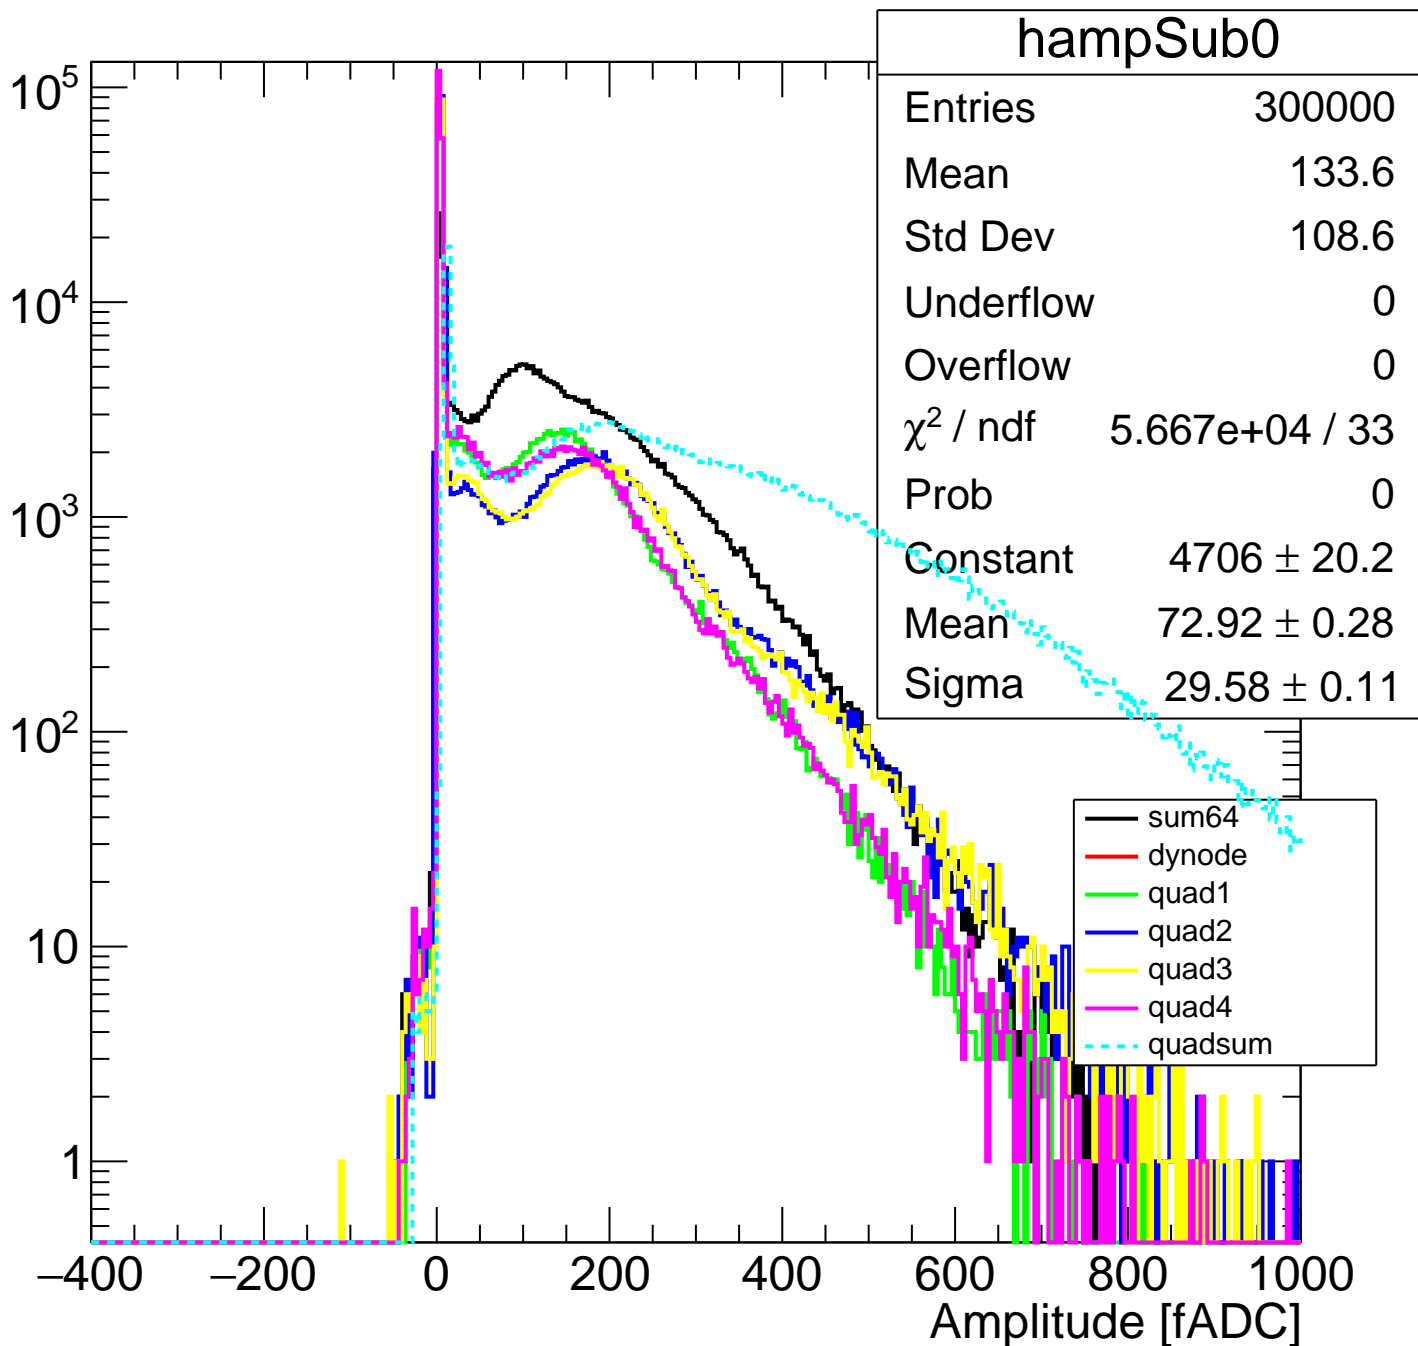

Pedestal Distribution (average fADC count between 8 - 60 ns)

Amplitude Distribution (no pedestal subtraction)

Integral Distribution (no pedestal subtraction)

Amplitude Distribution (with pedestal subtraction)

Integral Distribution (with pedestal subtraction)

Amplitude (pedestal subtracted)

Integral (pedestal subtracted)