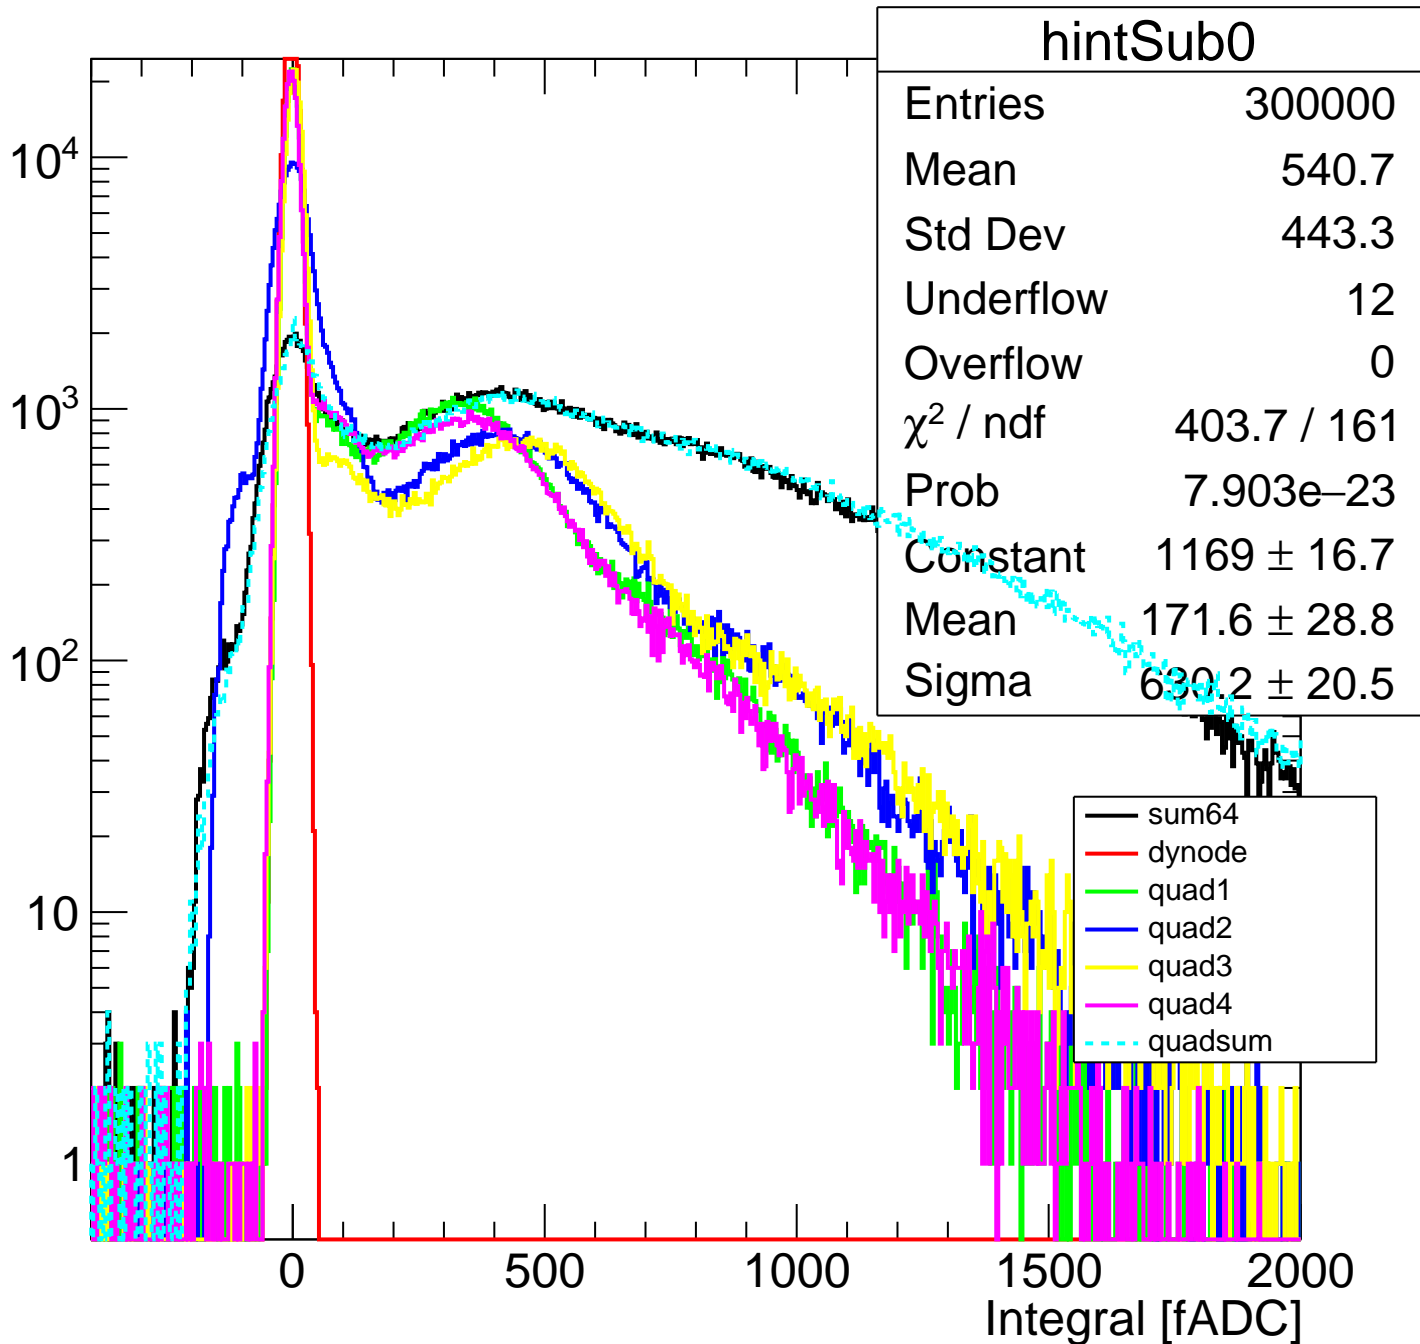

Pedestal Distribution (average fADC count between 8 - 60 ns)

Amplitude Distribution (no pedestal subtraction)

Integral Distribution (no pedestal subtraction)

Amplitude Distribution (with pedestal subtraction)

Integral Distribution (with pedestal subtraction)

Amplitude (pedestal subtracted)

Integral (pedestal subtracted)