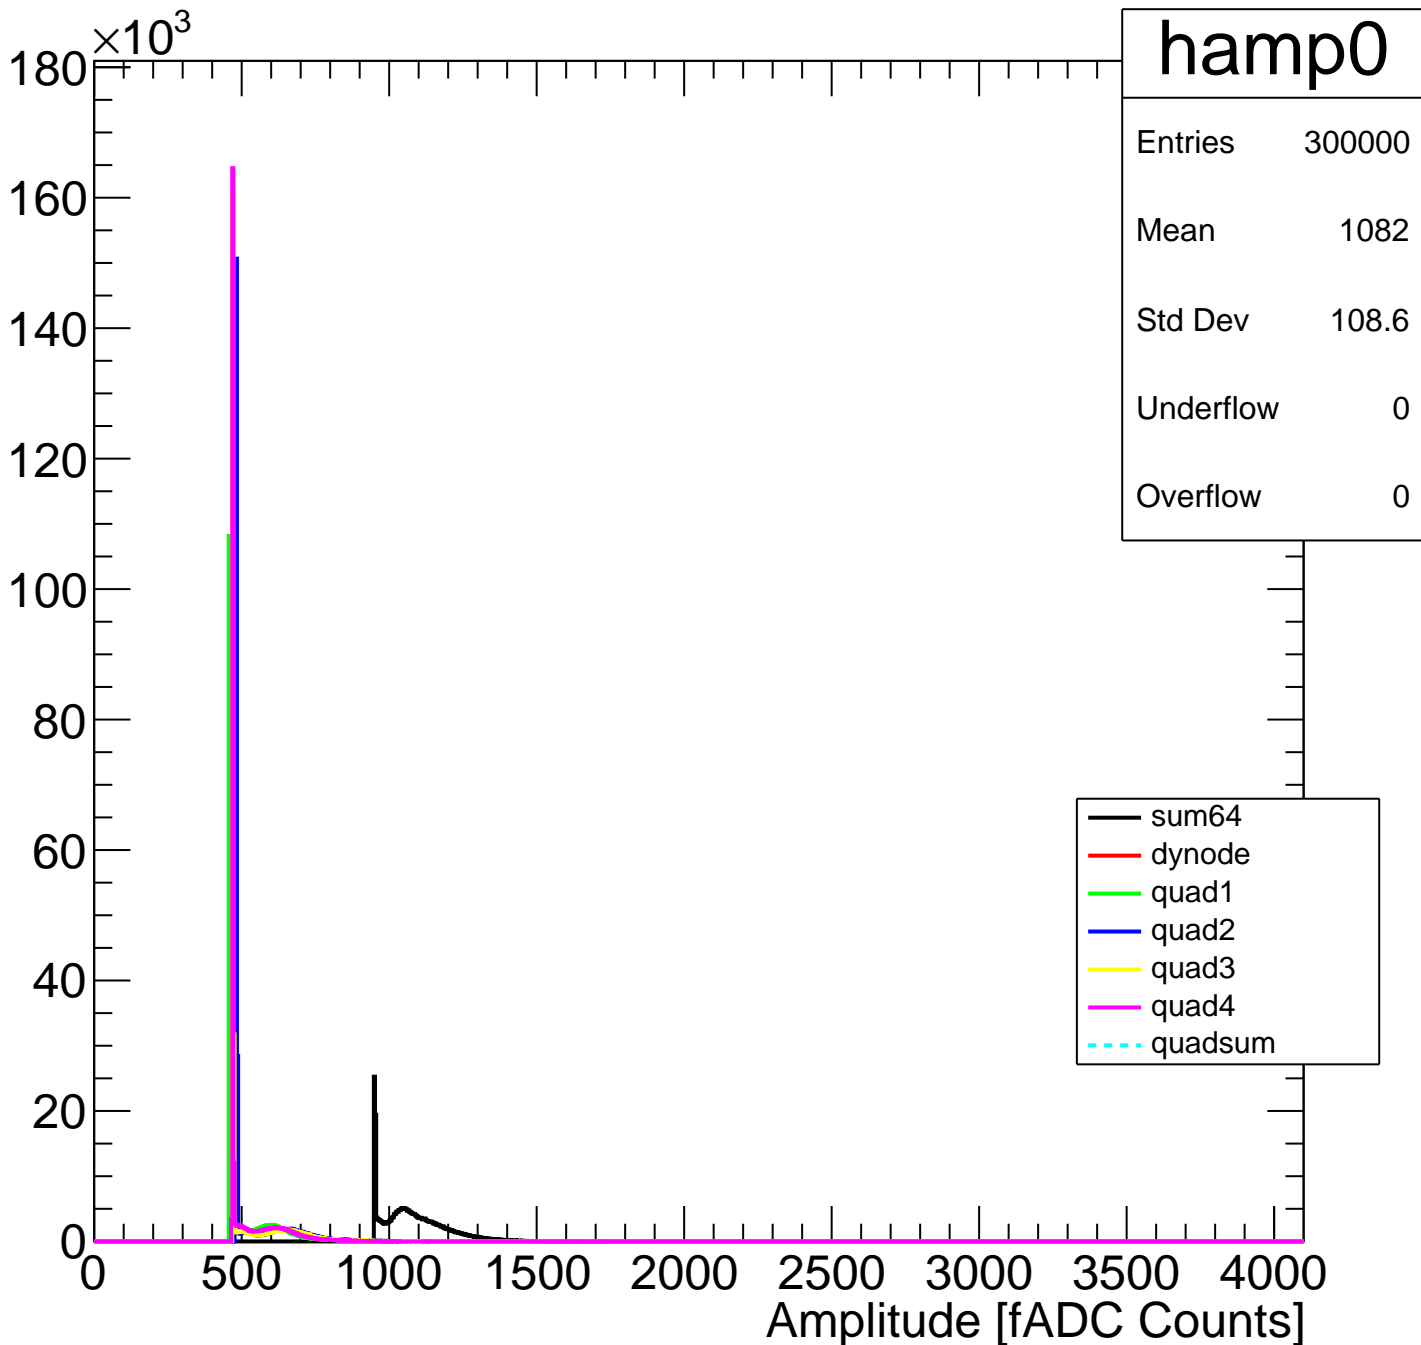

Pedestal Distribution (average fADC count between 8 - 60 ns)

Amplitude Distribution (no pedestal subtraction)

Integral Distribution (no pedestal subtraction)

Amplitude Distribution (with pedestal subtraction)

Integral Distribution (with pedestal subtraction)

Amplitude (pedestal subtracted)

Integral (pedestal subtracted)