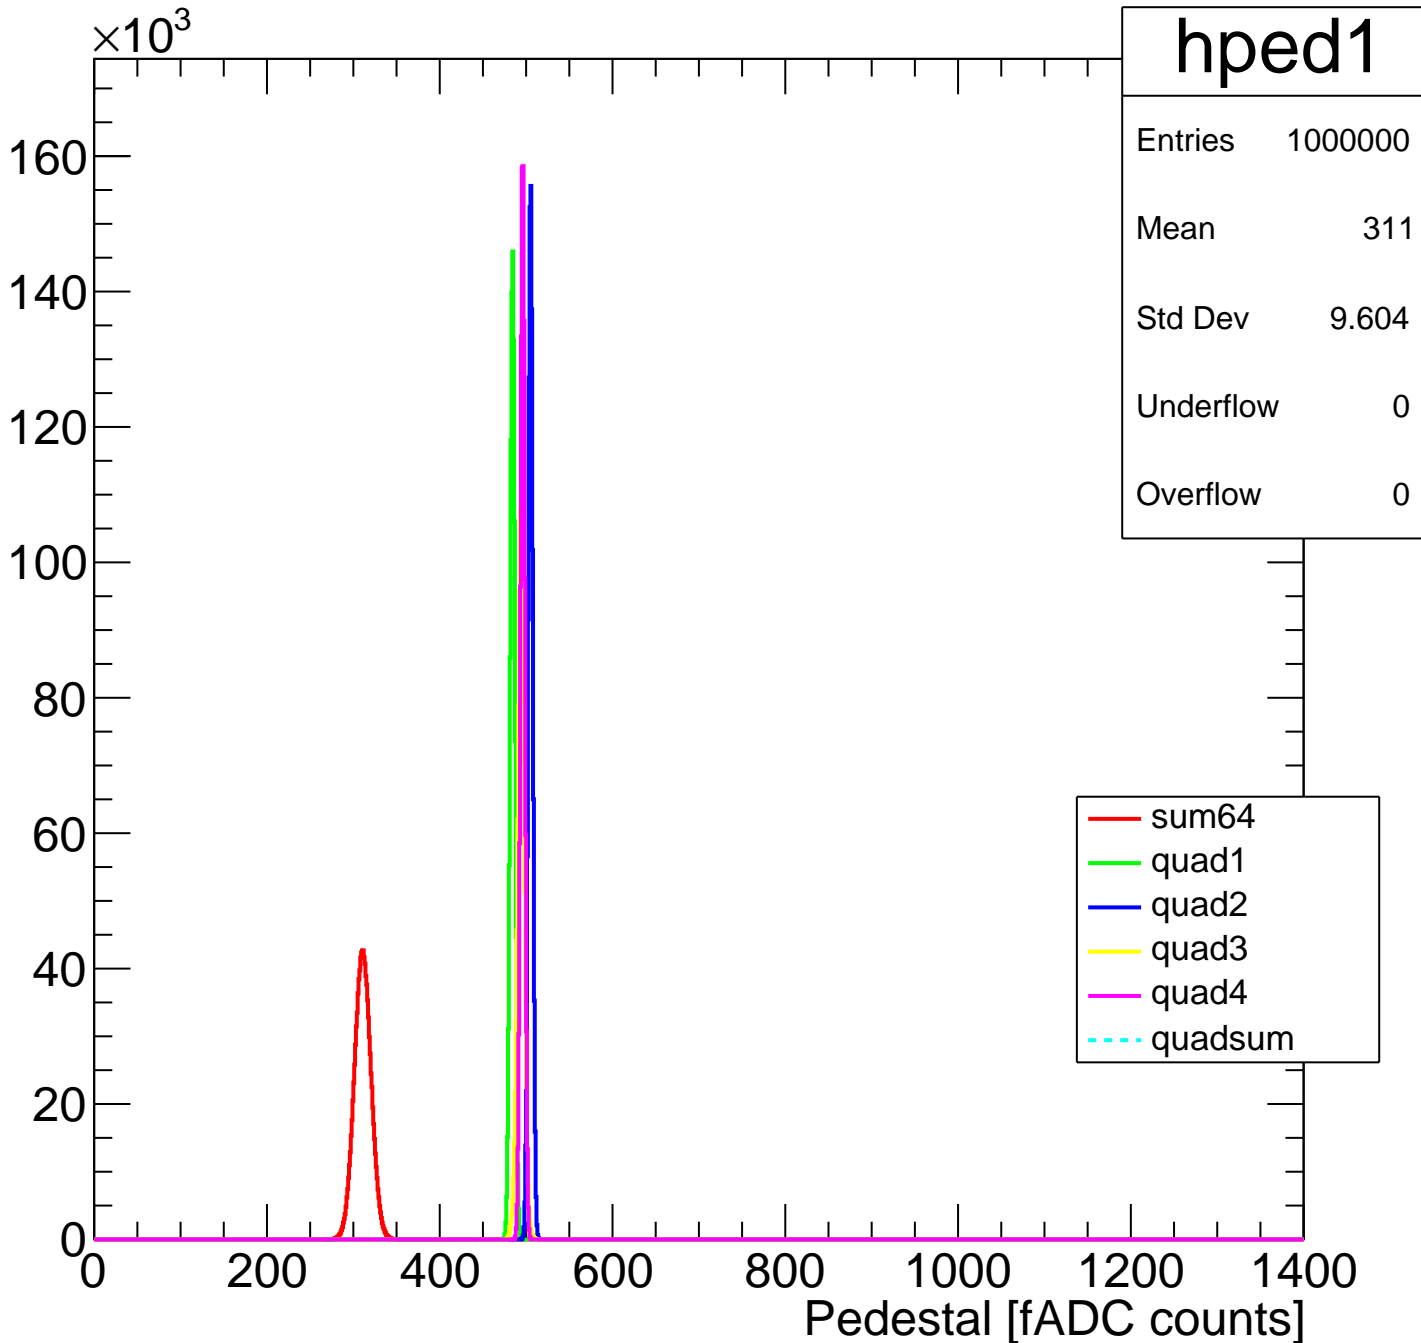

Pedestal Distribution (average fADC count between 8 - 60 ns)

Amplitude Distribution (no pedestal subtraction)

Integral Distribution (no pedestal subtraction)

Amplitude Distribution (with pedestal subtraction)

Integral Distribution (with pedestal subtraction)

Amplitude (pedestal subtracted)

Integral (pedestal subtracted)