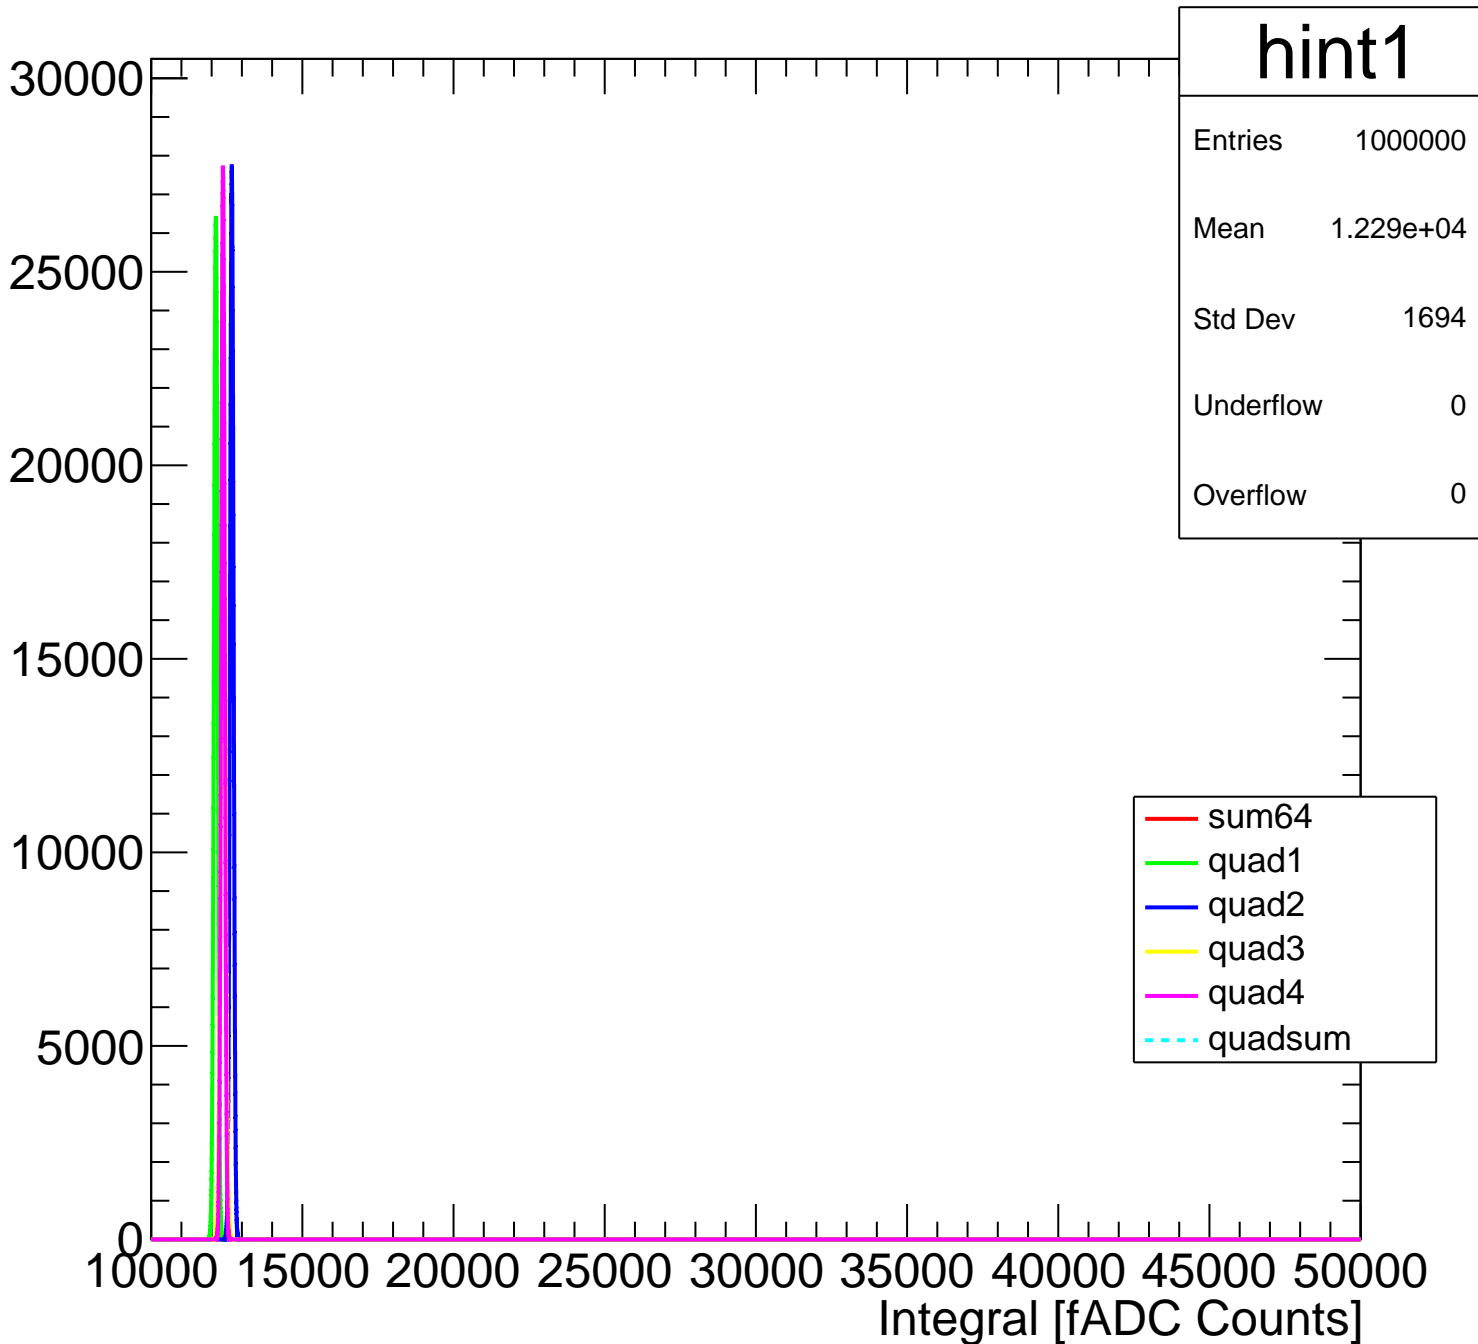

Pedestal Distribution (average fADC count between 8 - 60 ns)

Amplitude Distribution (no pedestal subtraction)

Integral Distribution (no pedestal subtraction)

Amplitude Distribution (with pedestal subtraction)

Integral Distribution (with pedestal subtraction)

Amplitude (pedestal subtracted)

Integral (pedestal subtracted)