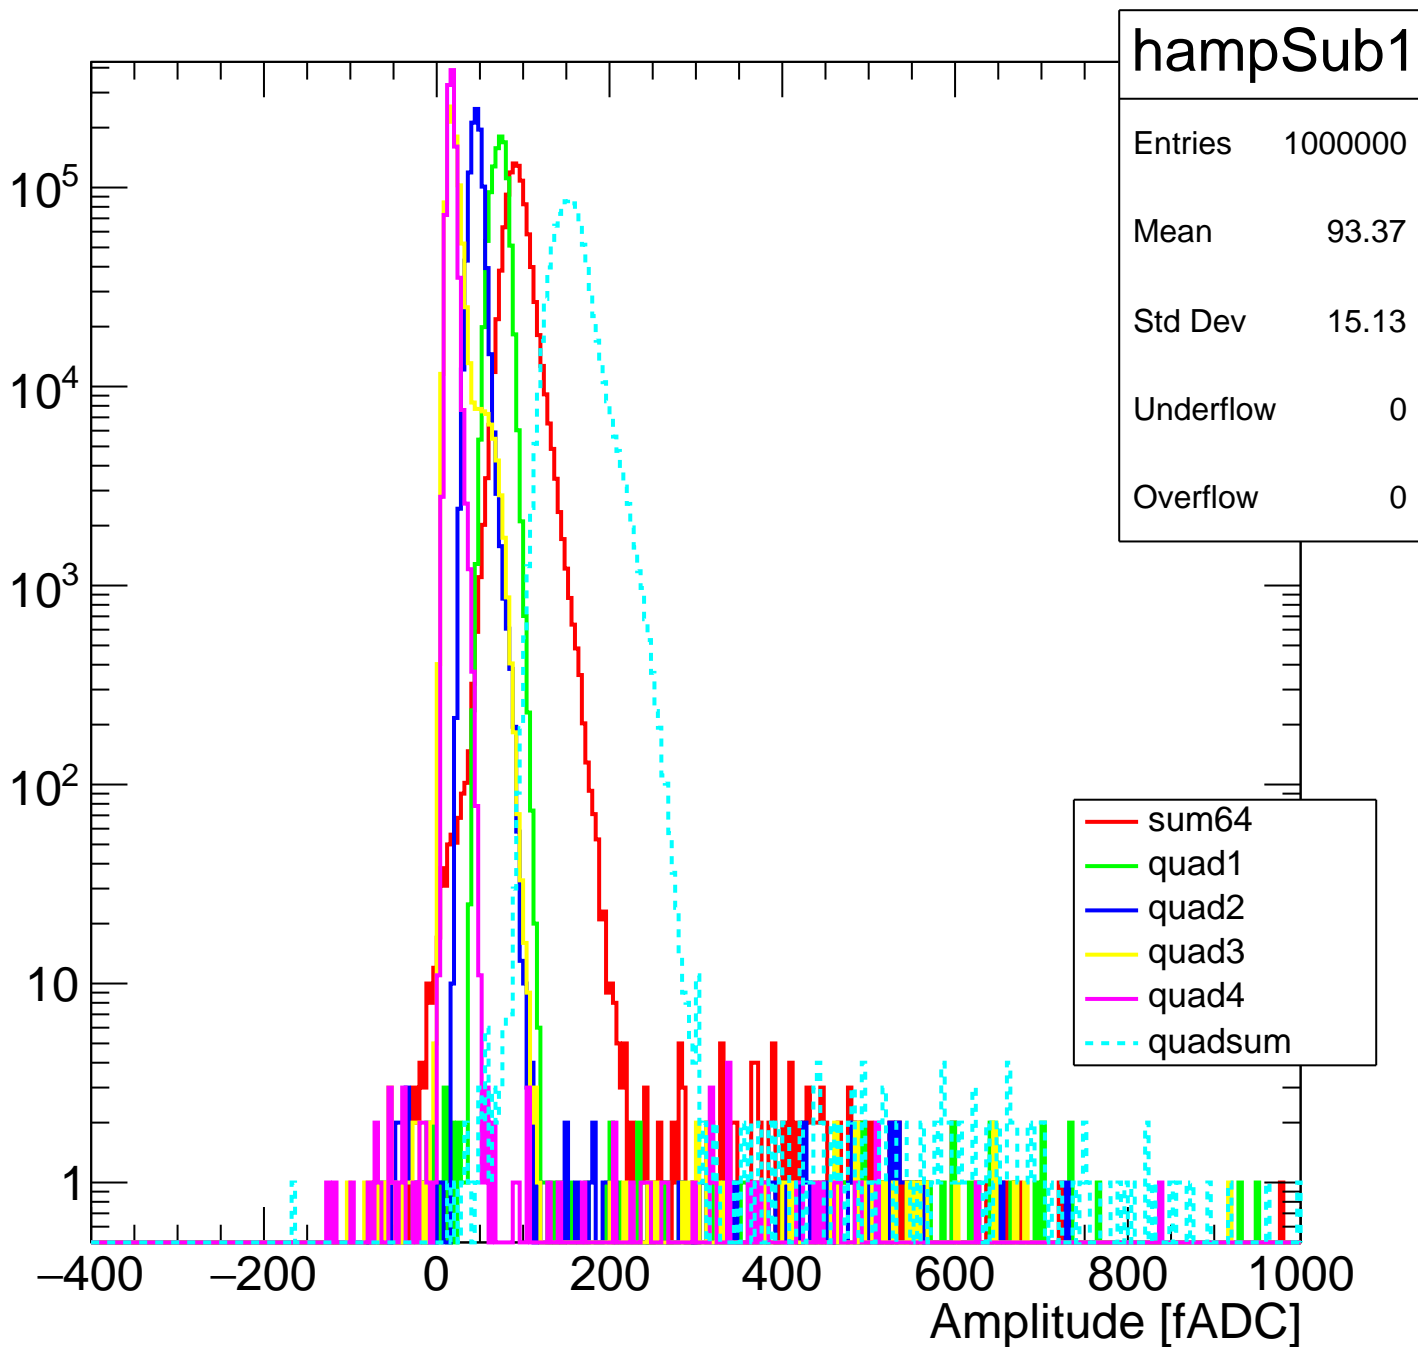

Pedestal Distribution (average fADC count between 8 - 60 ns)

Amplitude Distribution (no pedestal subtraction)

Integral Distribution (no pedestal subtraction)

Amplitude Distribution (with pedestal subtraction)

Integral Distribution (with pedestal subtraction)

Amplitude (pedestal subtracted)

Integral (pedestal subtracted)