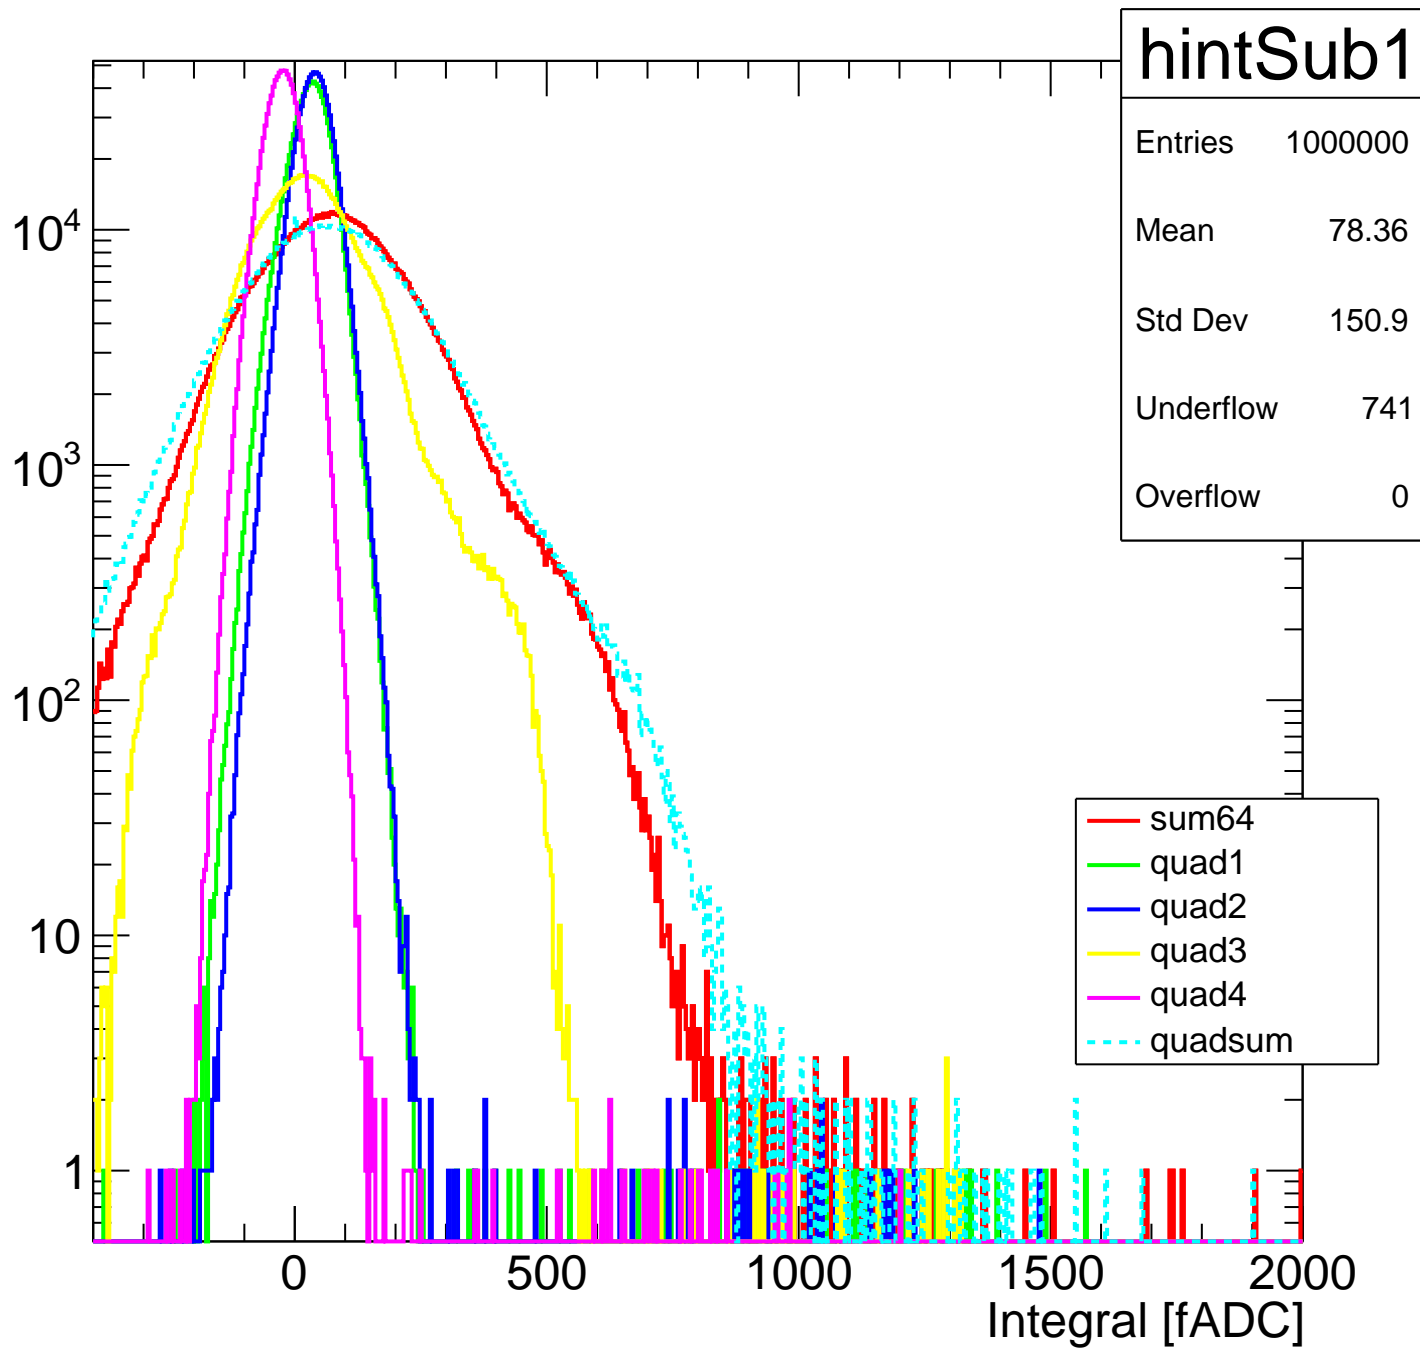

Pedestal Distribution (average fADC count between 8 - 60 ns)

Amplitude Distribution (no pedestal subtraction)

Integral Distribution (no pedestal subtraction)

Amplitude Distribution (with pedestal subtraction)

Integral Distribution (with pedestal subtraction)

Amplitude (pedestal subtracted)

Integral (pedestal subtracted)