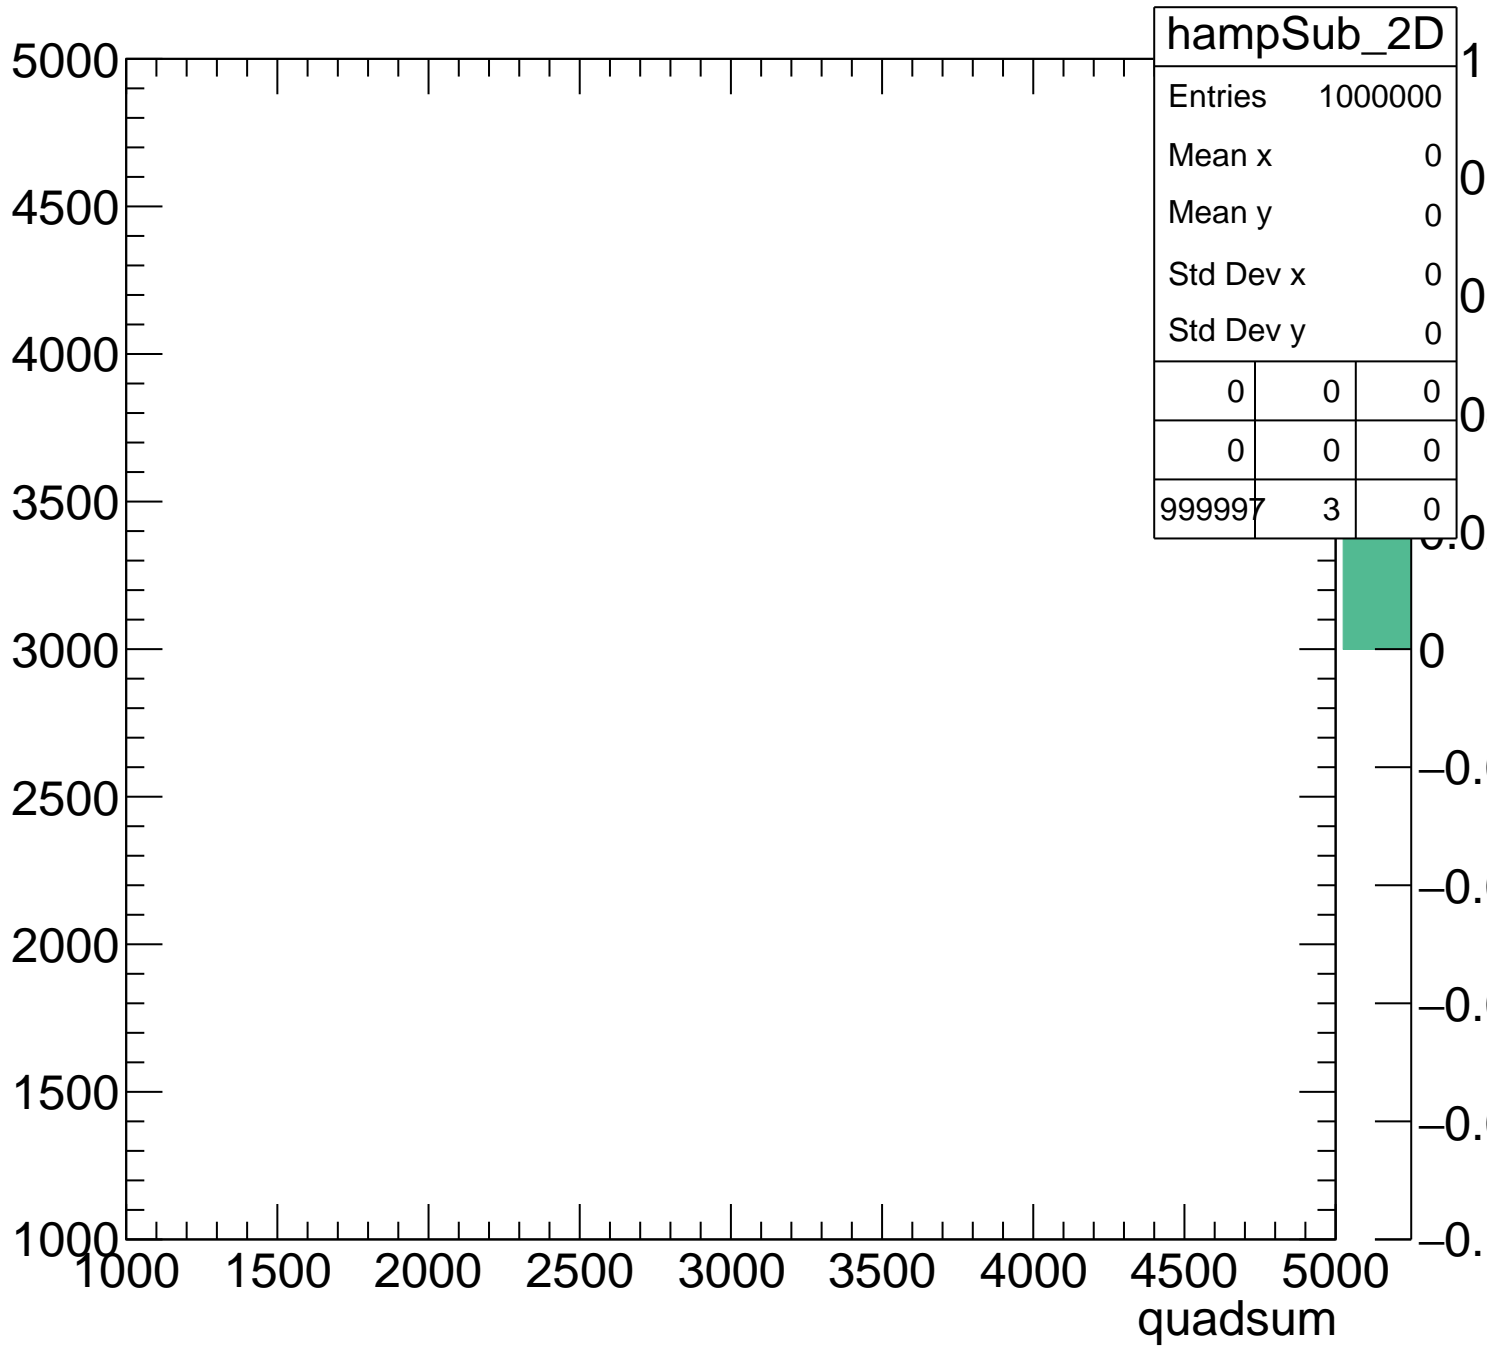

Pedestal Distribution (average fADC count between 8 - 60 ns)

Amplitude Distribution (no pedestal subtraction)

Integral Distribution (no pedestal subtraction)

Amplitude Distribution (with pedestal subtraction)

Integral Distribution (with pedestal subtraction)

Amplitude (pedestal subtracted)

Integral (pedestal subtracted)