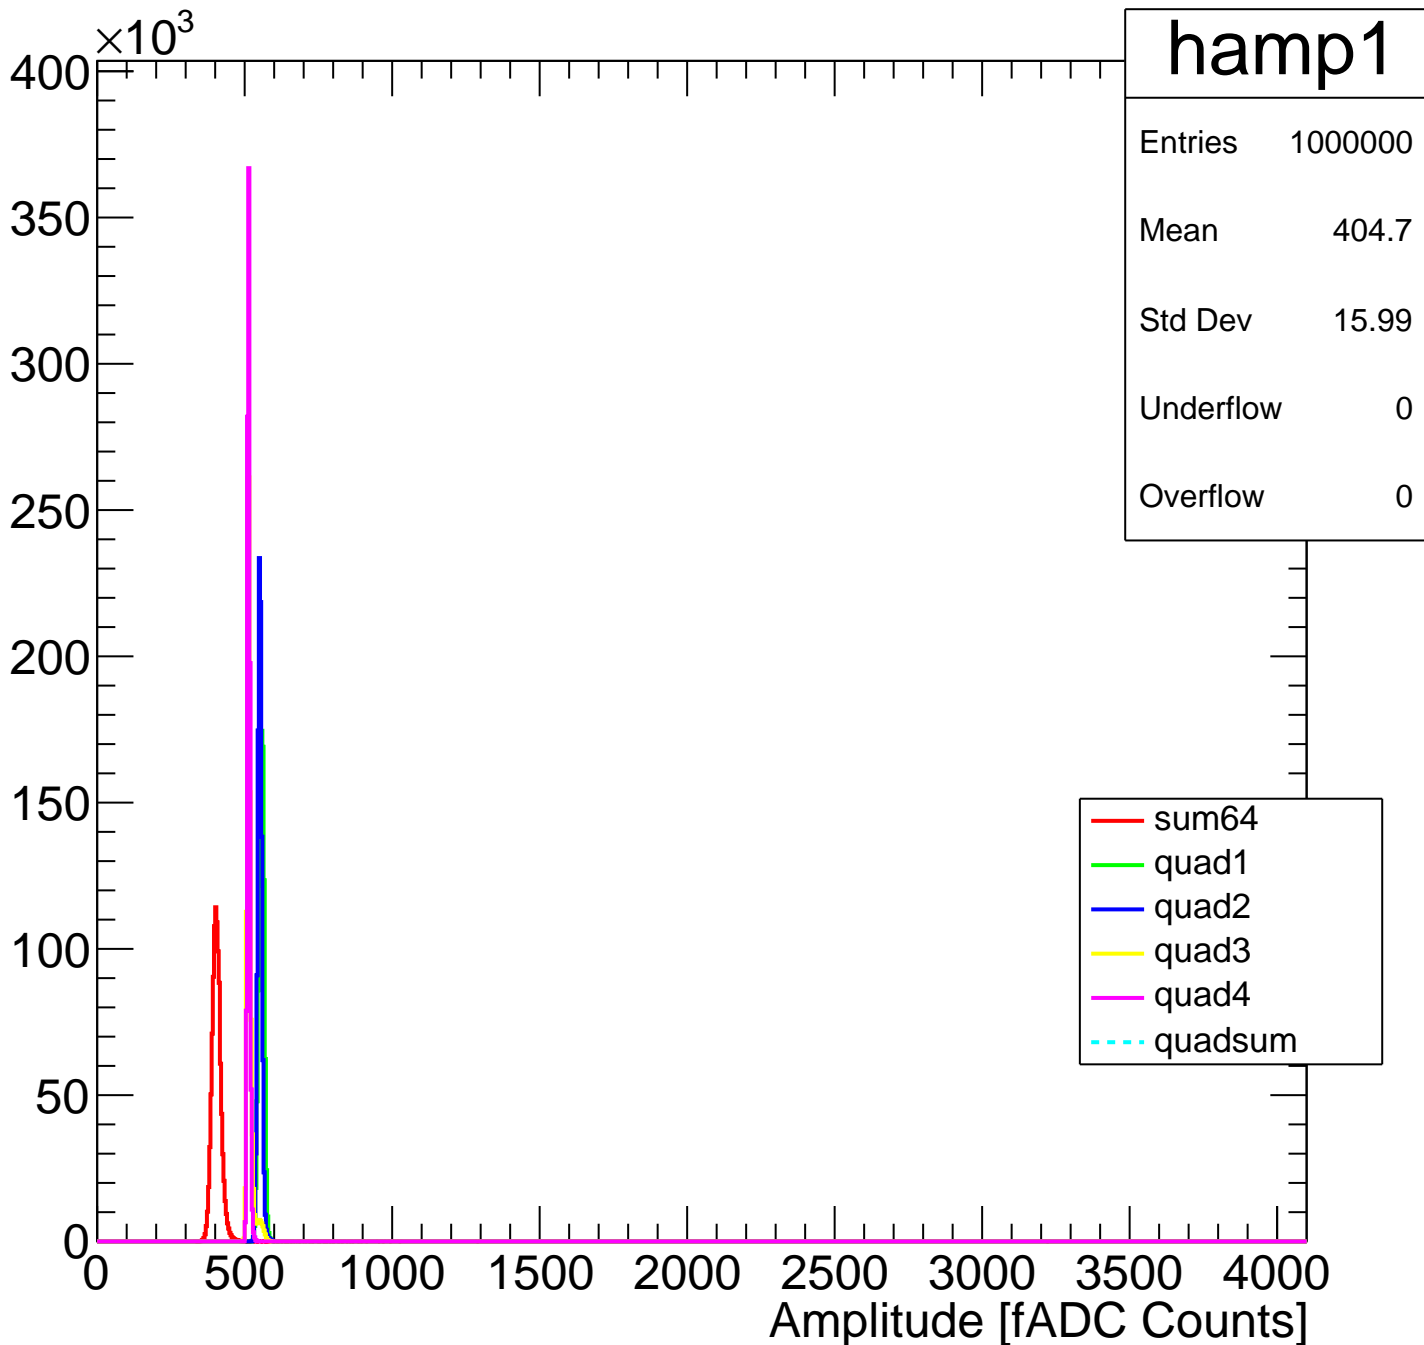

Pedestal Distribution (average fADC count between 8 - 60 ns)

Amplitude Distribution (no pedestal subtraction)

Integral Distribution (no pedestal subtraction)

Amplitude Distribution (with pedestal subtraction)

Integral Distribution (with pedestal subtraction)

Amplitude (pedestal subtracted)

Integral (pedestal subtracted)